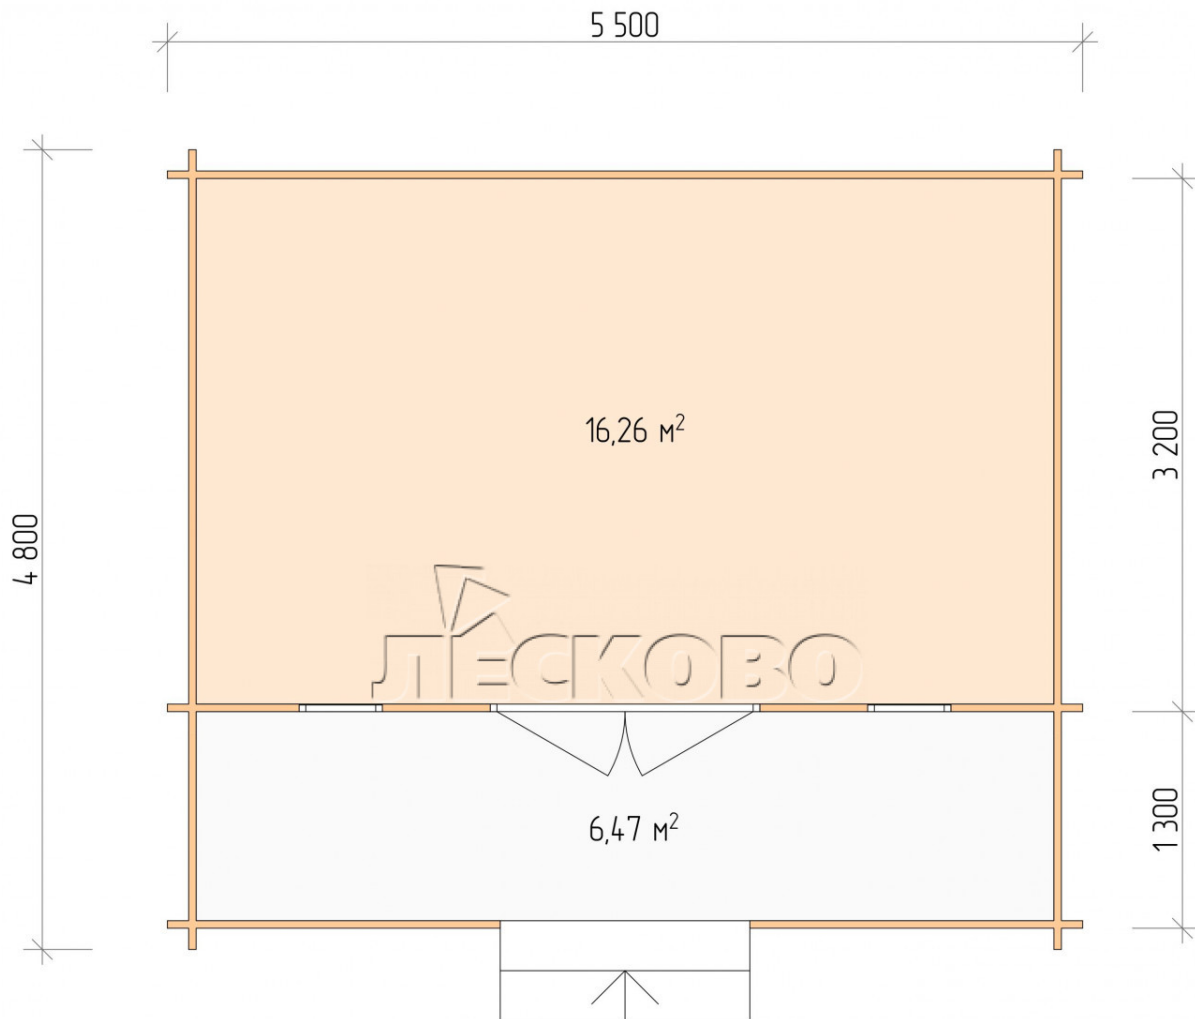

## Log Cabin "DSK" series 5.5×3.5

Project Dimensions

5.5 × 3.5 / 23.4 m<sup>2</sup>

Full house set

**3,628 €**

## Project planning

5 500

3 500

16,26  
M<sup>2</sup>

6,47  
M<sup>2</sup>

ЛЕСКОВО

Разрез

## House Kit

- Wall kit: 44 × 145mm mini-chamber drying chamber with bowls for the project. The material of the tree is spruce, pine (GOST 8486). Humidity 12-14%. The height of the walls is 2.16 m;
- Logs, lower harness: board 45 × 145 mm chamber drying 10-12%;
- Floors: floorboard 35 mm, Chamber drying;
- Ceiling: imitation of a bar 20 × 135 mm, Chamber drying;
- Wooden windows, glass 4 mm, Single. Treatment with a colorless antiseptic. Hardware;

0.42×1.885 м.2 шт.

- Wooden doors;

1.62×1.885 м.1 шт.

7. Platbands: dry planed board 20 × 100 mm;

8. Roof: shingles.

9. Skirting board 35 mm.

+7 (4942) 499-770

156014, г. Кострома, ул. Базовая, д. 8