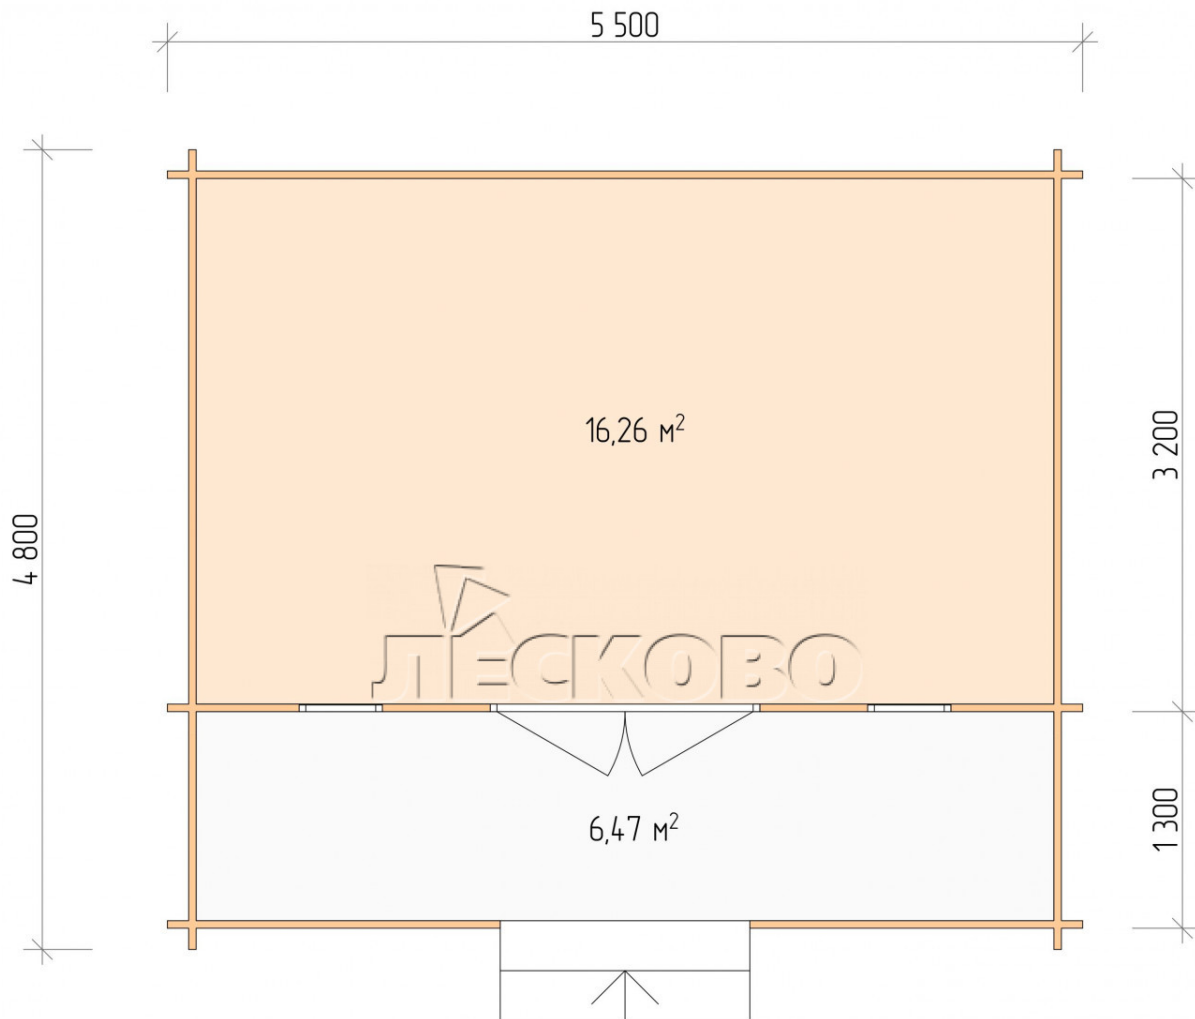

Log Cabin "DSK" series 5.5×3.5

Project Dimensions

5.5 × 3.5 / 23.4 m²

Full house set

3,819 €

Timber

45 MM

65 MM
+ 779 €

Project planning

5 500

3 500

Разрез

House Kit

- Wall kit: 44 × 145mm mini-chamber drying chamber with bowls for the project. The material of the tree is spruce, pine (GOST 8486). Humidity 12-14%. The height of the walls is 2.16 m;
- Logs, lower harness: board 45 × 145 mm chamber drying 10-12%;
- Floors: floorboard 35 mm, Chamber drying;
- Ceiling: imitation of a bar 20 × 135 mm, Chamber drying;
- Wooden windows, glass 4 mm, Single. Treatment with a colorless antiseptic. Hardware;

0.42×1.885 м.2 шт.

- Wooden doors;

1.62×1.885 м.1 шт.

7. Platbands: dry planed board 20 × 100 mm;

8. Roof: shingles.

9. Skirting board 35 mm.

+7 (4942) 499-770

156014, г. Кострома, ул. Базовая, д. 8