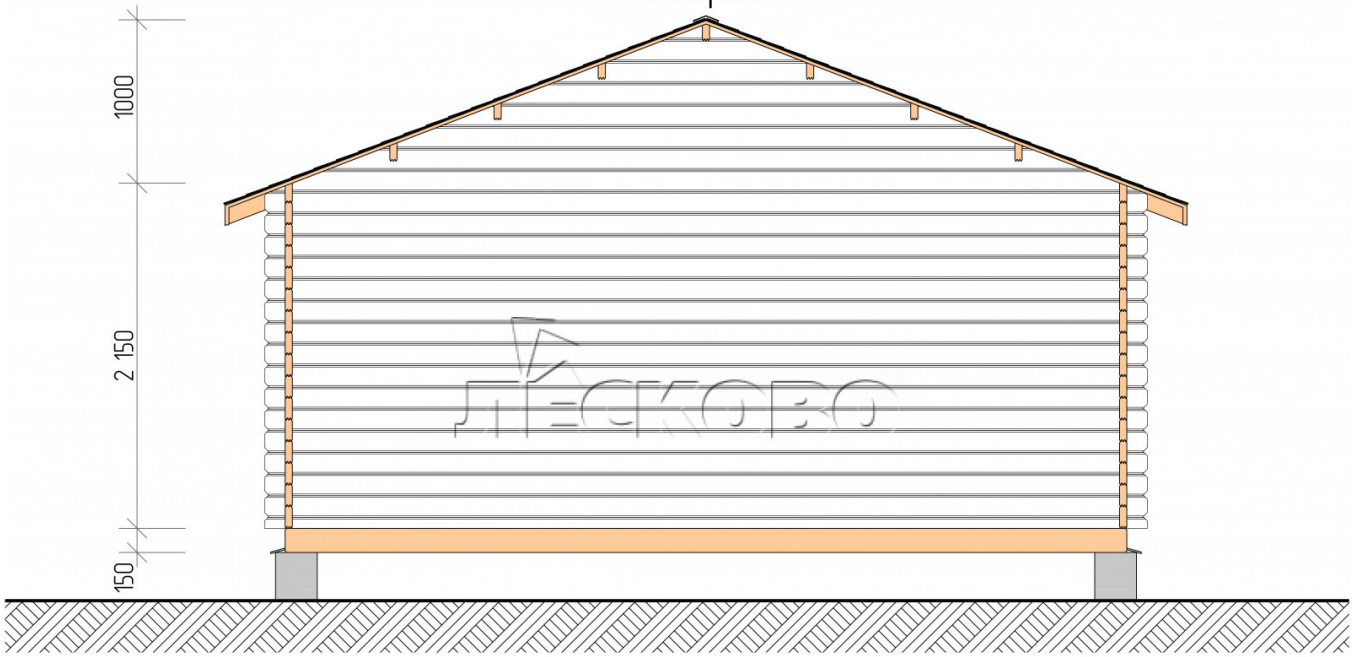

Log Cabin "DSK" series 5.5×3.5

Project Dimensions

5.5 × 3.5 / 23.4 m²

Full house set

4,497 €

Timber

45 MM

65 MM
+ 927 €

Project planning

5 500

3 500

Разрез

House Kit

- Wall kit: 44 × 145mm mini-chamber drying chamber with bowls for the project. The material of the tree is spruce, pine (GOST 8486). Humidity 12-14%. The height of the walls is 2.16 m;
- Logs, lower harness: board 45 × 145 mm chamber drying 10-12%;
- Floors: floorboard 35 mm, Chamber drying;
- Ceiling: imitation of a bar 20 × 135 mm, Chamber drying;
- Wooden windows, glass 4 mm, Single. Treatment with a colorless antiseptic. Hardware;

0.42×1.885 м.2 шт.

- Wooden doors;

1.62×1.885 м.1 шт.

7. Platbands: dry planed board 20 × 100 mm;

8. Roof: shingles.

9. Skirting board 35 mm.

+7 (4942) 499-770

156014, г. Кострома, ул. Базовая, д. 8