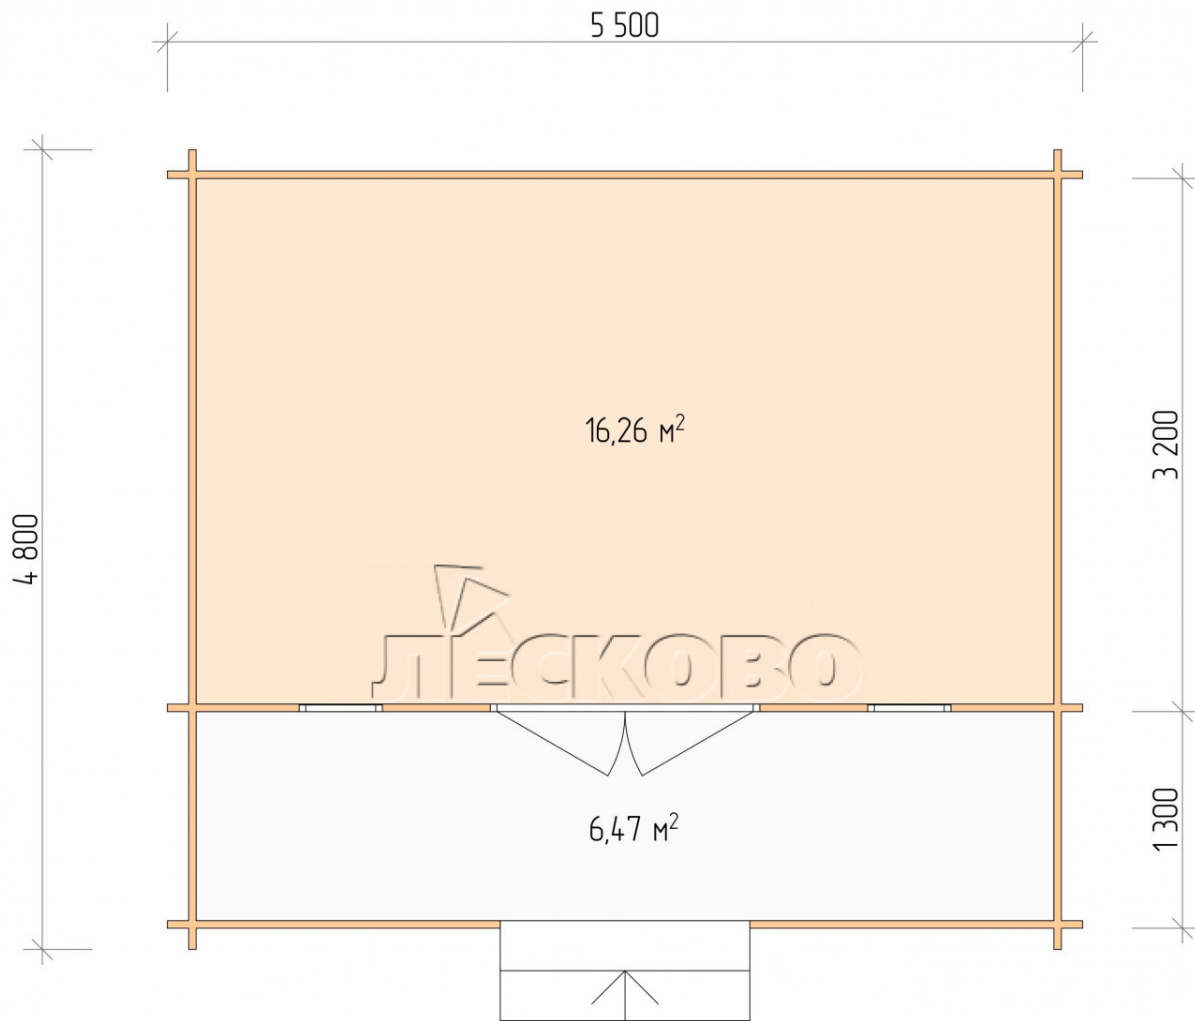

Log Cabin "DSK" series 5.5×3.5

Project Dimensions

5.5 × 3.5 / 23.4 m²

Full house set

4,497 €

Timber

45 MM

65 MM
+ 927 €

Project planning

5 500

3 500

Разрез

House Kit

- Wall kit: 44 × 145mm mini-chamber drying chamber with bowls for the project. The material of the tree is spruce, pine (GOST 8486). Humidity 12-14%. The height of the walls is 2.16 m;
- Logs, lower harness: board 45 × 145 mm chamber drying 10-12%;
- Floors: floorboard 35 mm, Chamber drying;
- Ceiling: imitation of a bar 20 × 135 mm, Chamber drying;
- Wooden windows, glass 4 mm, Single. Treatment with a colorless antiseptic. Hardware;

0.42×1.885 м.2 шт.

- Wooden doors;

1.62×1.885 м.1 шт.

7. Platbands: dry planed board 20 × 100 mm;

8. Roof: shingles.

9. Skirting board 35 mm.

+7 (4942) 499-770

156014, г. Кострома, ул. Базовая, д. 8