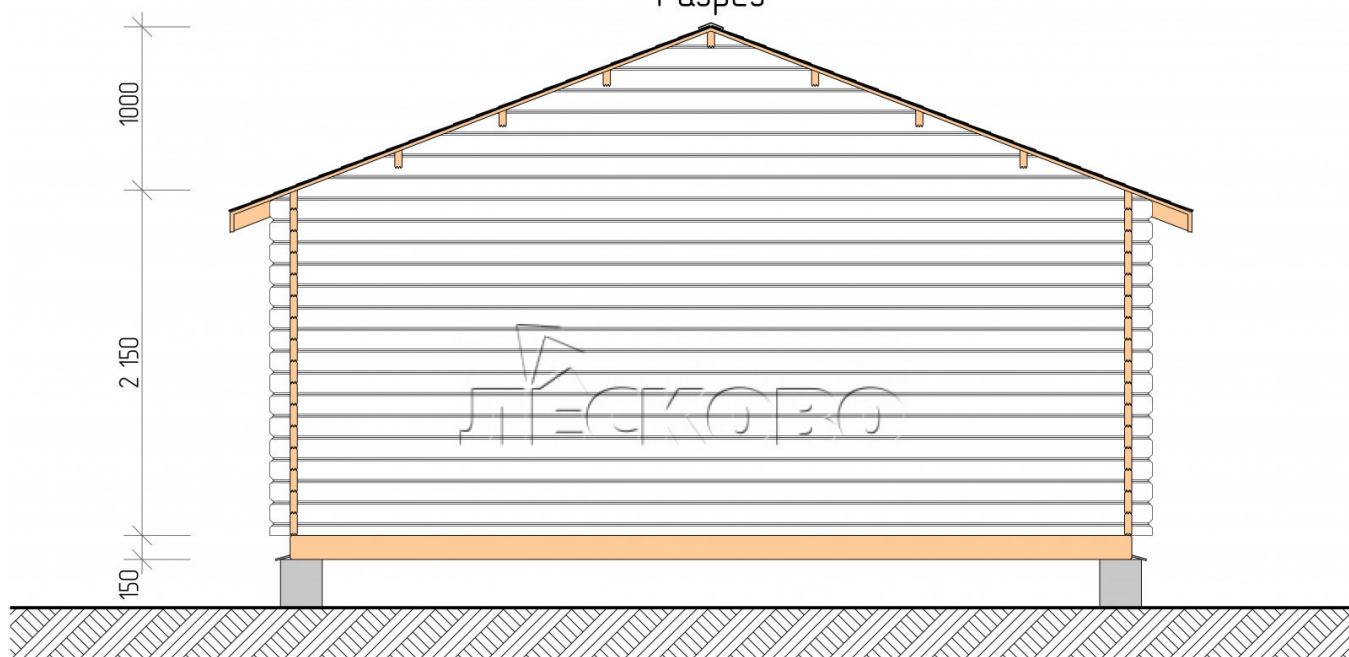

Log Cabin "DSK" series 5.5×3.5

Project Dimensions

5.5 × 3.5 / 23.4 m²

Full house set

3,819 €

Timber

45 MM

65 MM
+ 779 €

Project planning

5 500

3 500

Разрез

House Kit

- Wall kit: 44 × 145mm mini-chamber drying chamber with bowls for the project. The material of the tree is spruce, pine (GOST 8486). Humidity 12-14%. The height of the walls is 2.16 m;
- Logs, lower harness: board 45 × 145 mm chamber drying 10-12%;
- Floors: floorboard 35 mm, Chamber drying;
- Ceiling: imitation of a bar 20 × 135 mm, Chamber drying;
- Wooden windows, glass 4 mm, Single. Treatment with a colorless antiseptic. Hardware;

0.42×1.885 м.2 шт.

- Wooden doors;

1.62×1.885 м.1 шт.

7. Platbands: dry planed board 20 × 100 mm;

8. Roof: shingles.

9. Skirting board 35 mm.

+7 (4942) 499-770

156014, г. Кострома, ул. Базовая, д. 8