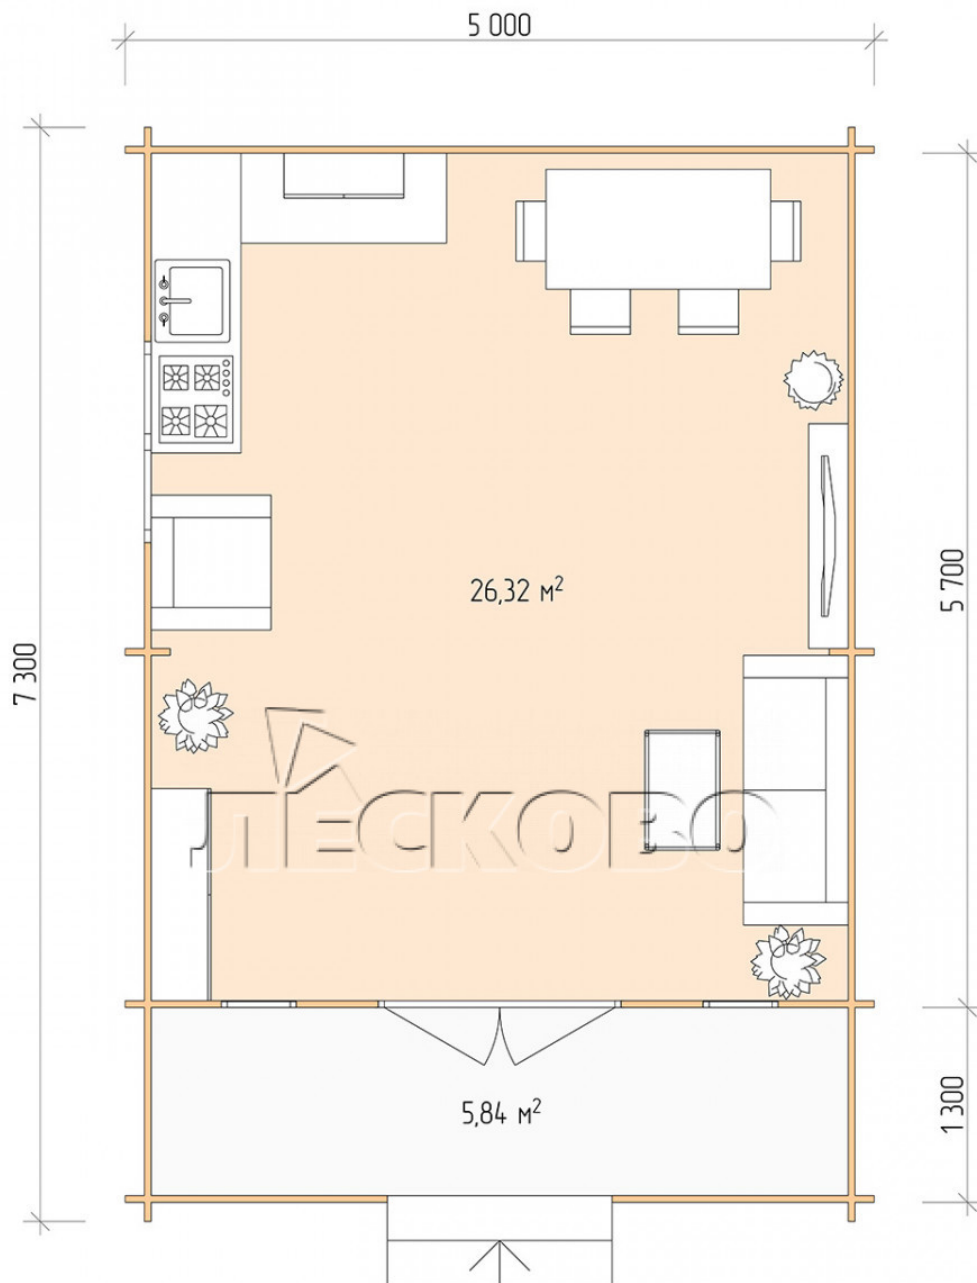

Log Cabin "DSK" series 5×6

Project Dimensions

5 × 6 / 32.9 m²

Full house set

5,060 €

Timber

45 MM

65 MM
+ 1,027 €

Project planning

Разрез

House Kit

- Wall kit: 44 × 145mm mini-chamber drying chamber with bowls for the project. The material of the tree is spruce, pine (GOST 8486). Humidity 12-14%. The height of the walls is 2.16 m;
- Logs, lower harness: board 45 × 145 mm chamber drying 10-12%;
- Floors: floorboard 35 mm, Chamber drying;
- Ceiling: imitation of a bar 20 × 135 mm, Chamber drying;
- Wooden windows, glass 4 mm, Single. Treatment with a colorless antiseptic. Hardware;

0.42×1.885 м.2 шт.

1.34×0.91 м.1 шт.

- Wooden doors;

1.62×1.885 м.1 шт.

7. Platbands: dry planed board 20 × 100 mm;

8. Roof: shingles.

9. Skirting board 35 mm.

+7 (4942) 499-770