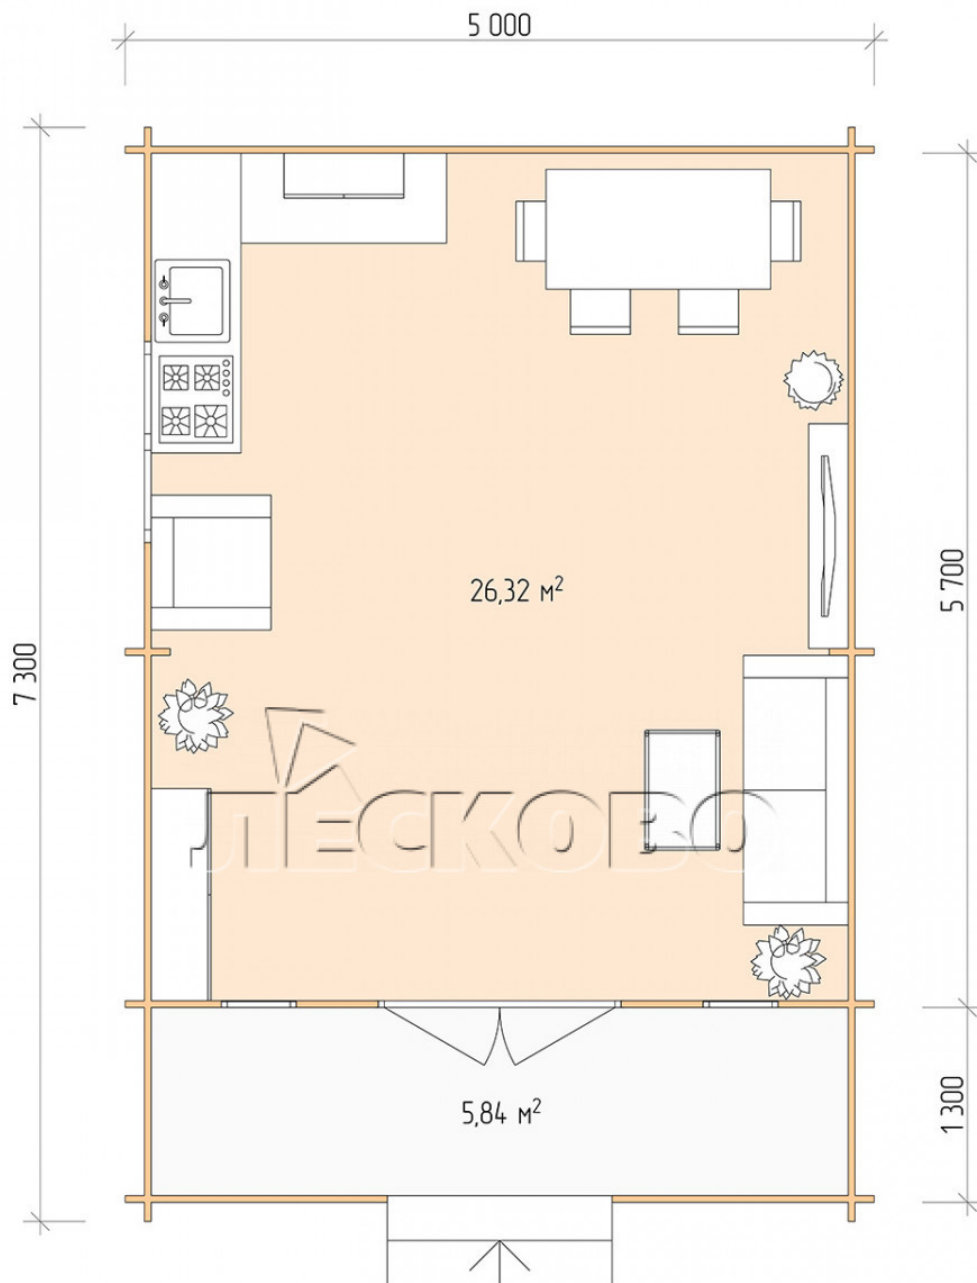

## Log Cabin "DSK" series 5×6

Project Dimensions

5 × 6 / 32.9 m<sup>2</sup>

Full house set

**4,821 €**

### Timber

45 MM

65 MM  
+ 978 €

# Разрез

## House Kit

- Wall kit: 44 × 145mm mini-chamber drying chamber with bowls for the project. The material of the tree is spruce, pine (GOST 8486). Humidity 12-14%. The height of the walls is 2.16 m;
- Logs, lower harness: board 45 × 145 mm chamber drying 10-12%;
- Floors: floorboard 35 mm, Chamber drying;
- Ceiling: imitation of a bar 20 × 135 mm, Chamber drying;
- Wooden windows, glass 4 mm, Single. Treatment with a colorless antiseptic. Hardware;