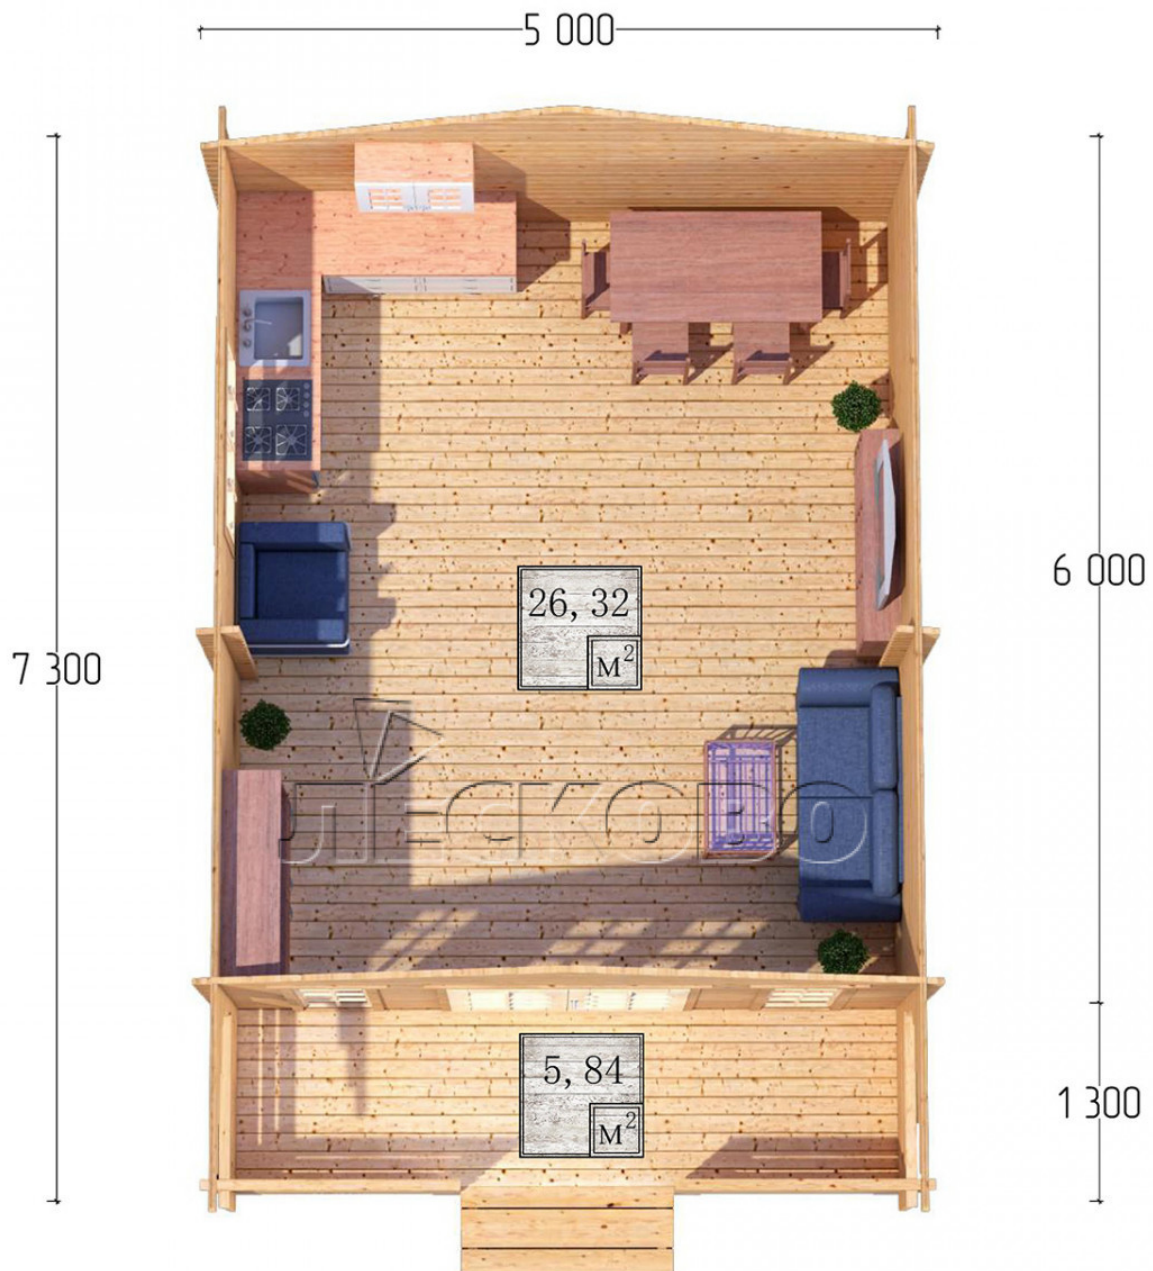

## Log Cabin "DSK" series 5×6

Project Dimensions

5 × 6 / 32.9 m<sup>2</sup>

Full house set

**5,875 €**

### Timber

45 MM

65 MM  
+ 1,204 €

# Разрез

## House Kit

- Wall kit: 44 × 145mm mini-chamber drying chamber with bowls for the project. The material of the tree is spruce, pine (GOST 8486). Humidity 12-14%. The height of the walls is 2.16 m;
- Logs, lower harness: board 45 × 145 mm chamber drying 10-12%;
- Floors: floorboard 35 mm, Chamber drying;
- Ceiling: imitation of a bar 20 × 135 mm, Chamber drying;
- Wooden windows, glass 4 mm, Single. Treatment with a colorless antiseptic. Hardware;