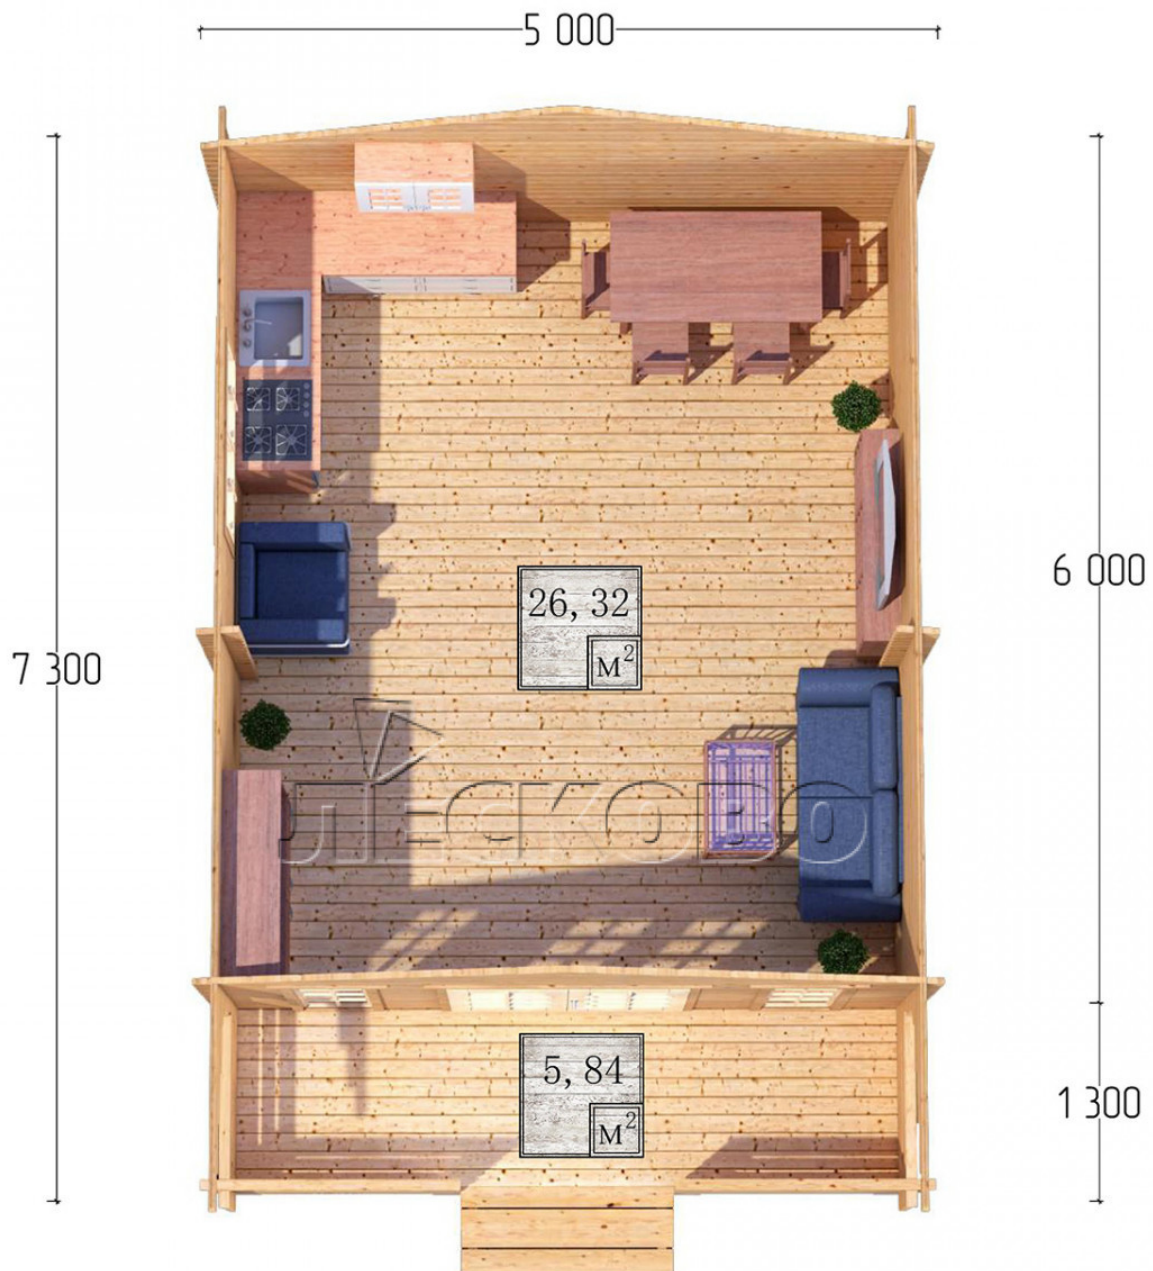

## Log Cabin "DSK" series 5×6

Project Dimensions

5 × 6 / 32.9 m<sup>2</sup>

Full house set

**4,821 €**

### Timber

45 MM

65 MM  
+ 978 €

# Разрез

## House Kit

- Wall kit: 44 × 145mm mini-chamber drying chamber with bowls for the project. The material of the tree is spruce, pine (GOST 8486). Humidity 12-14%. The height of the walls is 2.16 m;
- Logs, lower harness: board 45 × 145 mm chamber drying 10-12%;
- Floors: floorboard 35 mm, Chamber drying;
- Ceiling: imitation of a bar 20 × 135 mm, Chamber drying;
- Wooden windows, glass 4 mm, Single. Treatment with a colorless antiseptic. Hardware;