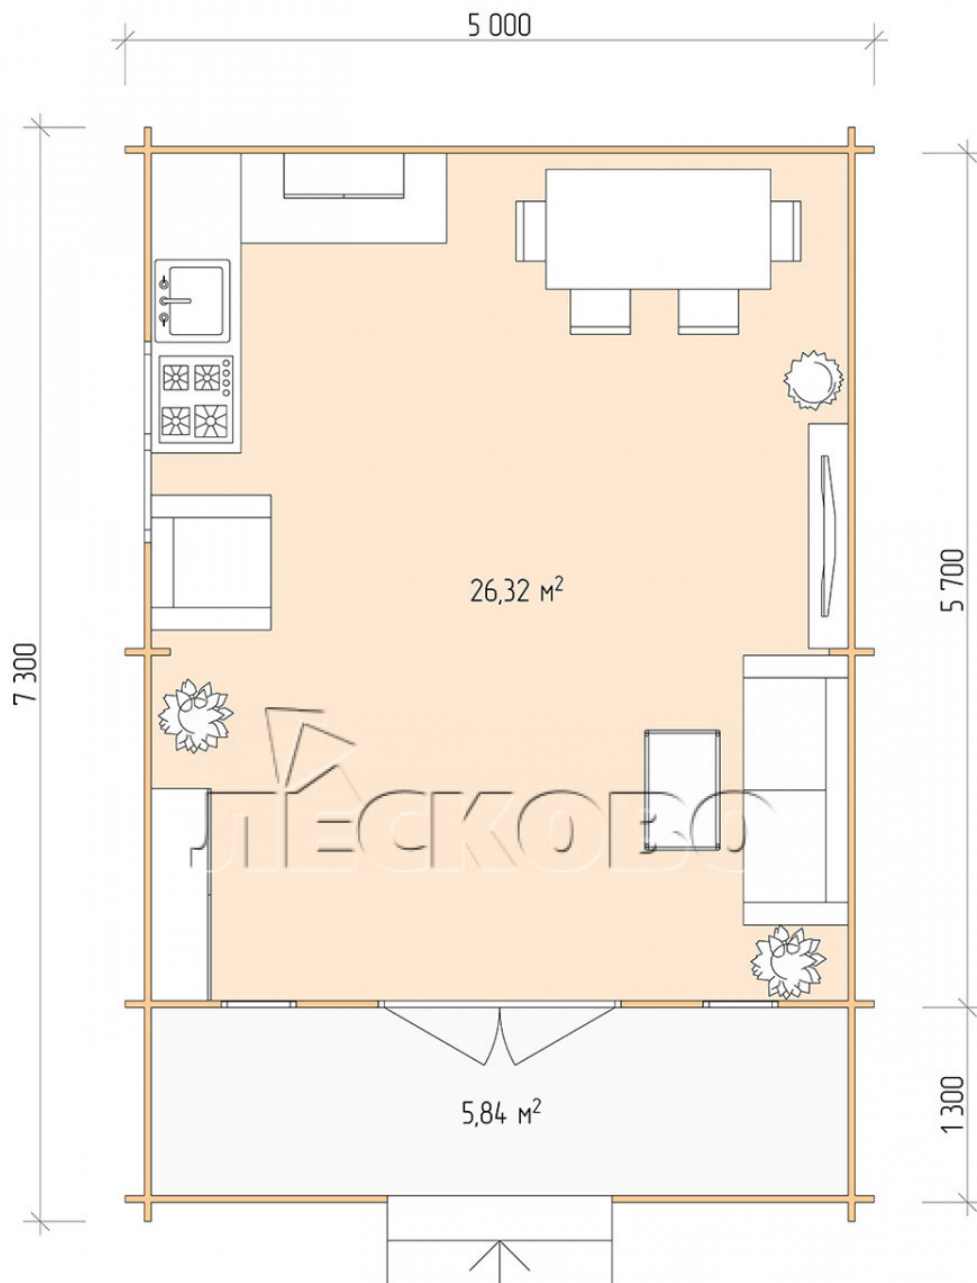

## Log Cabin "DSK" series 5×6

Project Dimensions

5 × 6 / 32.9 m<sup>2</sup>

Full house set

**5,875 €**

### Timber

45 MM

65 MM  
+ 1,204 €

# Разрез

## House Kit

- Wall kit: 44 × 145mm mini-chamber drying chamber with bowls for the project. The material of the tree is spruce, pine (GOST 8486). Humidity 12-14%. The height of the walls is 2.16 m;
- Logs, lower harness: board 45 × 145 mm chamber drying 10-12%;
- Floors: floorboard 35 mm, Chamber drying;
- Ceiling: imitation of a bar 20 × 135 mm, Chamber drying;
- Wooden windows, glass 4 mm, Single. Treatment with a colorless antiseptic. Hardware;