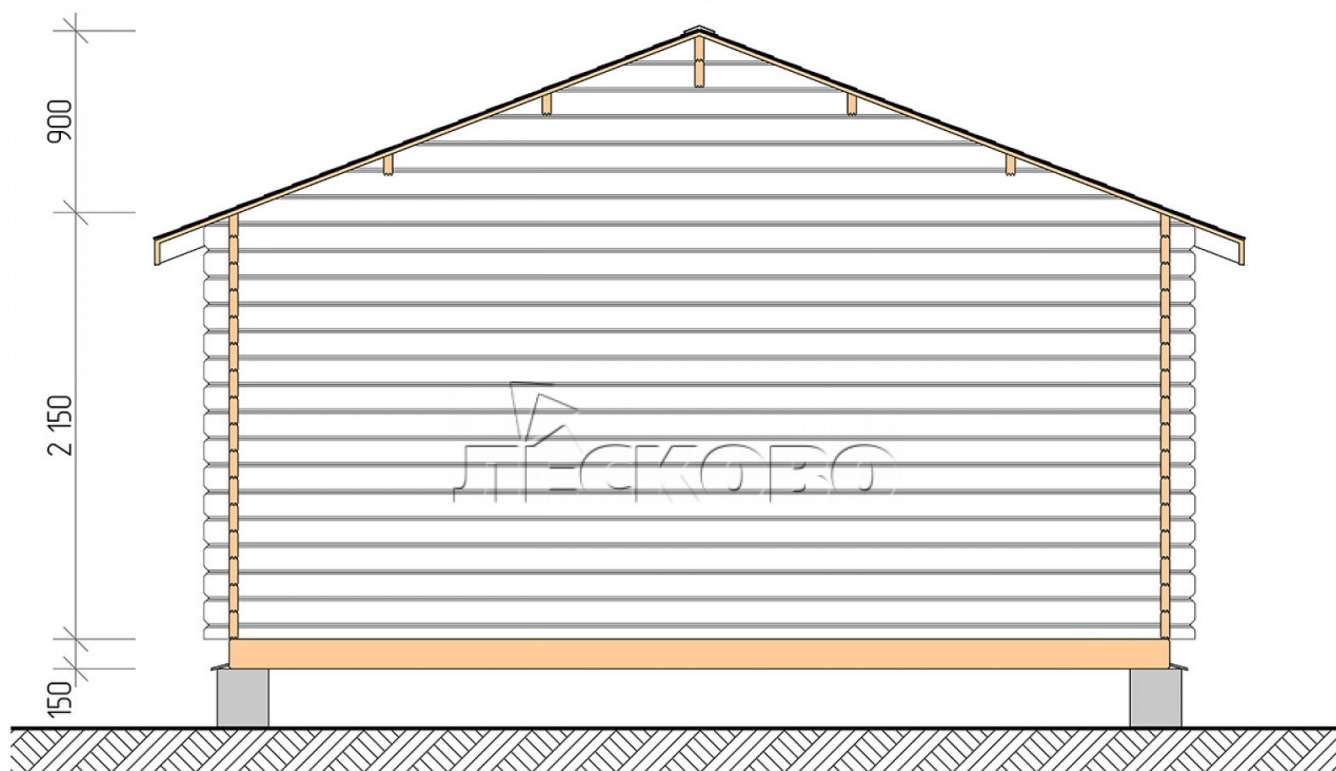

Log Cabin "DSK" series 5×6

Project Dimensions

5 × 6 / 32.9 m²

Full house set

5,060 €

Timber

45 MM

65 MM
+ 1,027 €

Project planning

Разрез

House Kit

- Wall kit: 44 × 145mm mini-chamber drying chamber with bowls for the project. The material of the tree is spruce, pine (GOST 8486). Humidity 12-14%. The height of the walls is 2.16 m;
- Logs, lower harness: board 45 × 145 mm chamber drying 10-12%;
- Floors: floorboard 35 mm, Chamber drying;
- Ceiling: imitation of a bar 20 × 135 mm, Chamber drying;
- Wooden windows, glass 4 mm, Single. Treatment with a colorless antiseptic. Hardware;

0.42×1.885 м.2 шт.

1.34×0.91 м.1 шт.

- Wooden doors;

1.62×1.885 м.1 шт.

7. Platbands: dry planed board 20 × 100 mm;

8. Roof: shingles.

9. Skirting board 35 mm.

+7 (4942) 499-770