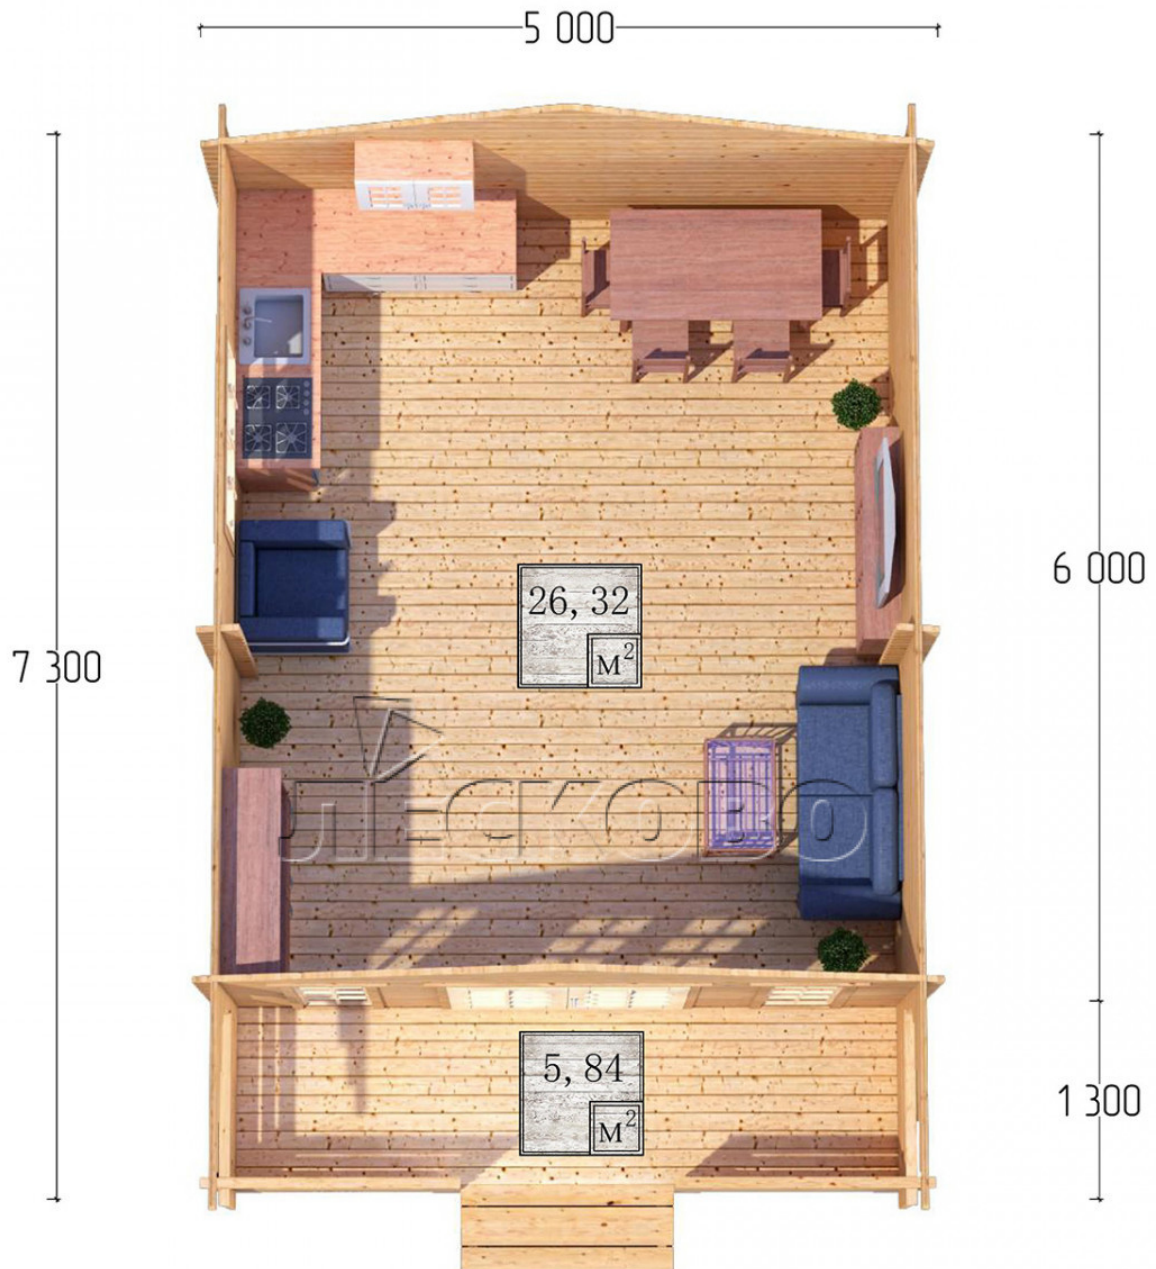

Log Cabin "DSK" series 5×6

Project Dimensions

5 × 6 / 32.9 m²

Full house set

5,060 €

Timber

45 MM

65 MM
+ 1,027 €

Project planning

Разрез

House Kit

- Wall kit: 44 × 145mm mini-chamber drying chamber with bowls for the project. The material of the tree is spruce, pine (GOST 8486). Humidity 12-14%. The height of the walls is 2.16 m;
- Logs, lower harness: board 45 × 145 mm chamber drying 10-12%;
- Floors: floorboard 35 mm, Chamber drying;
- Ceiling: imitation of a bar 20 × 135 mm, Chamber drying;
- Wooden windows, glass 4 mm, Single. Treatment with a colorless antiseptic. Hardware;

0.42×1.885 м.2 шт.

1.34×0.91 м.1 шт.

- Wooden doors;

1.62×1.885 м.1 шт.

7. Platbands: dry planed board 20 × 100 mm;

8. Roof: shingles.

9. Skirting board 35 mm.

+7 (4942) 499-770