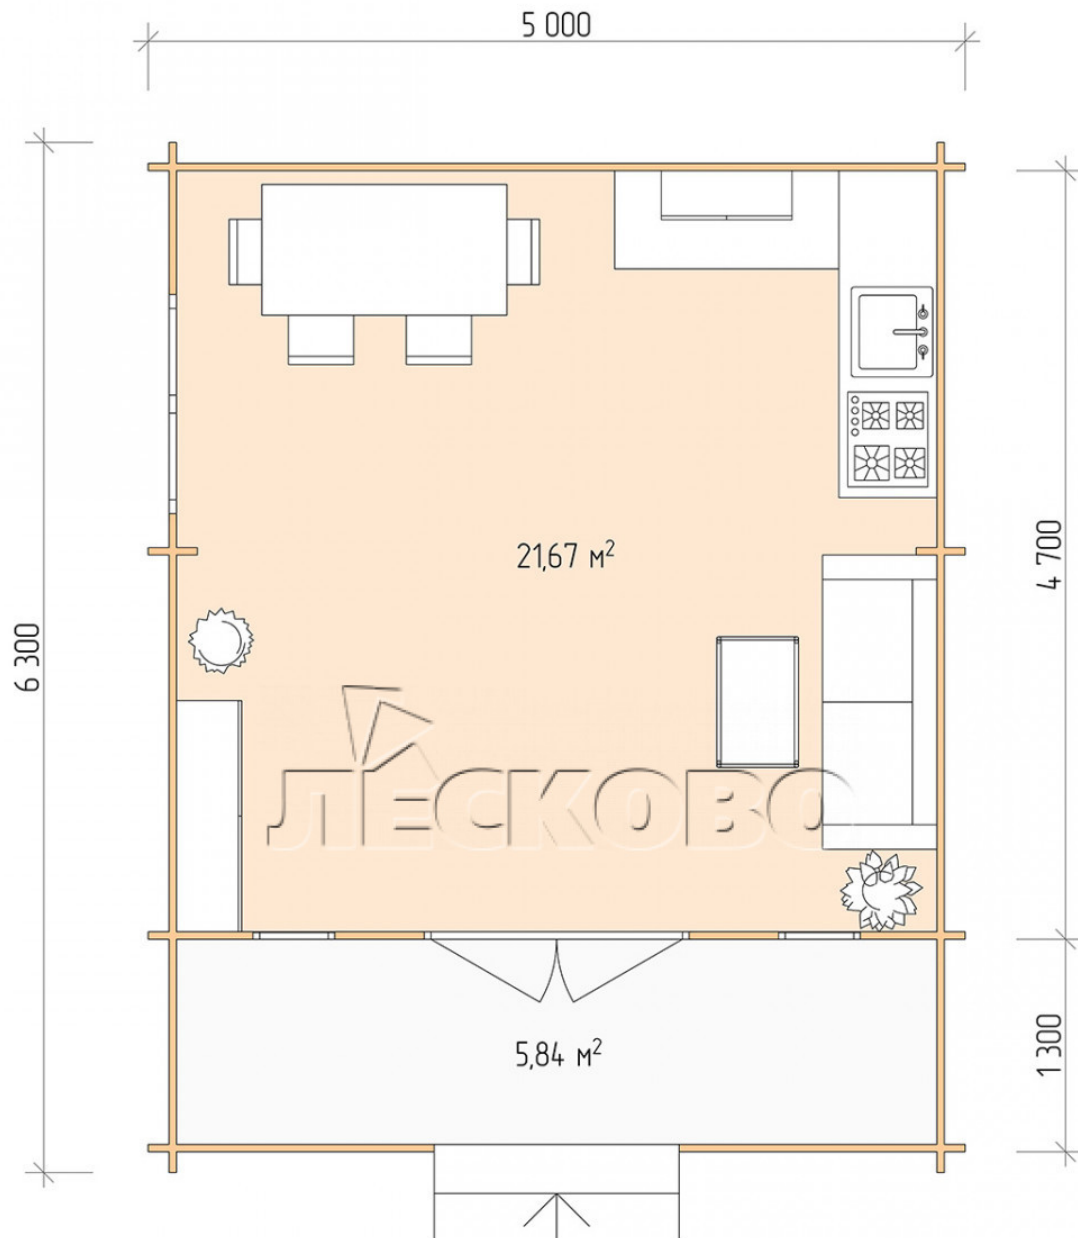

## Log Cabin "DSK" series 5x5

Project Dimensions

5 × 5 / 28.2 m<sup>2</sup>

Full house set

**4,293 €**

## Project planning

# Разрез

## House Kit

- Wall kit: 44 × 145mm mini-chamber drying chamber with bowls for the project. The material of the tree is spruce, pine (GOST 8486). Humidity 12-14%. The height of the walls is 2.16 m;
- Logs, lower harness: board 45 × 145 mm chamber drying 10-12%;
- Floors: floorboard 35 mm, Chamber drying;
- Ceiling: imitation of a bar 20 × 135 mm, Chamber drying;
- Wooden windows, glass 4 mm, Single. Treatment with a colorless antiseptic. Hardware;