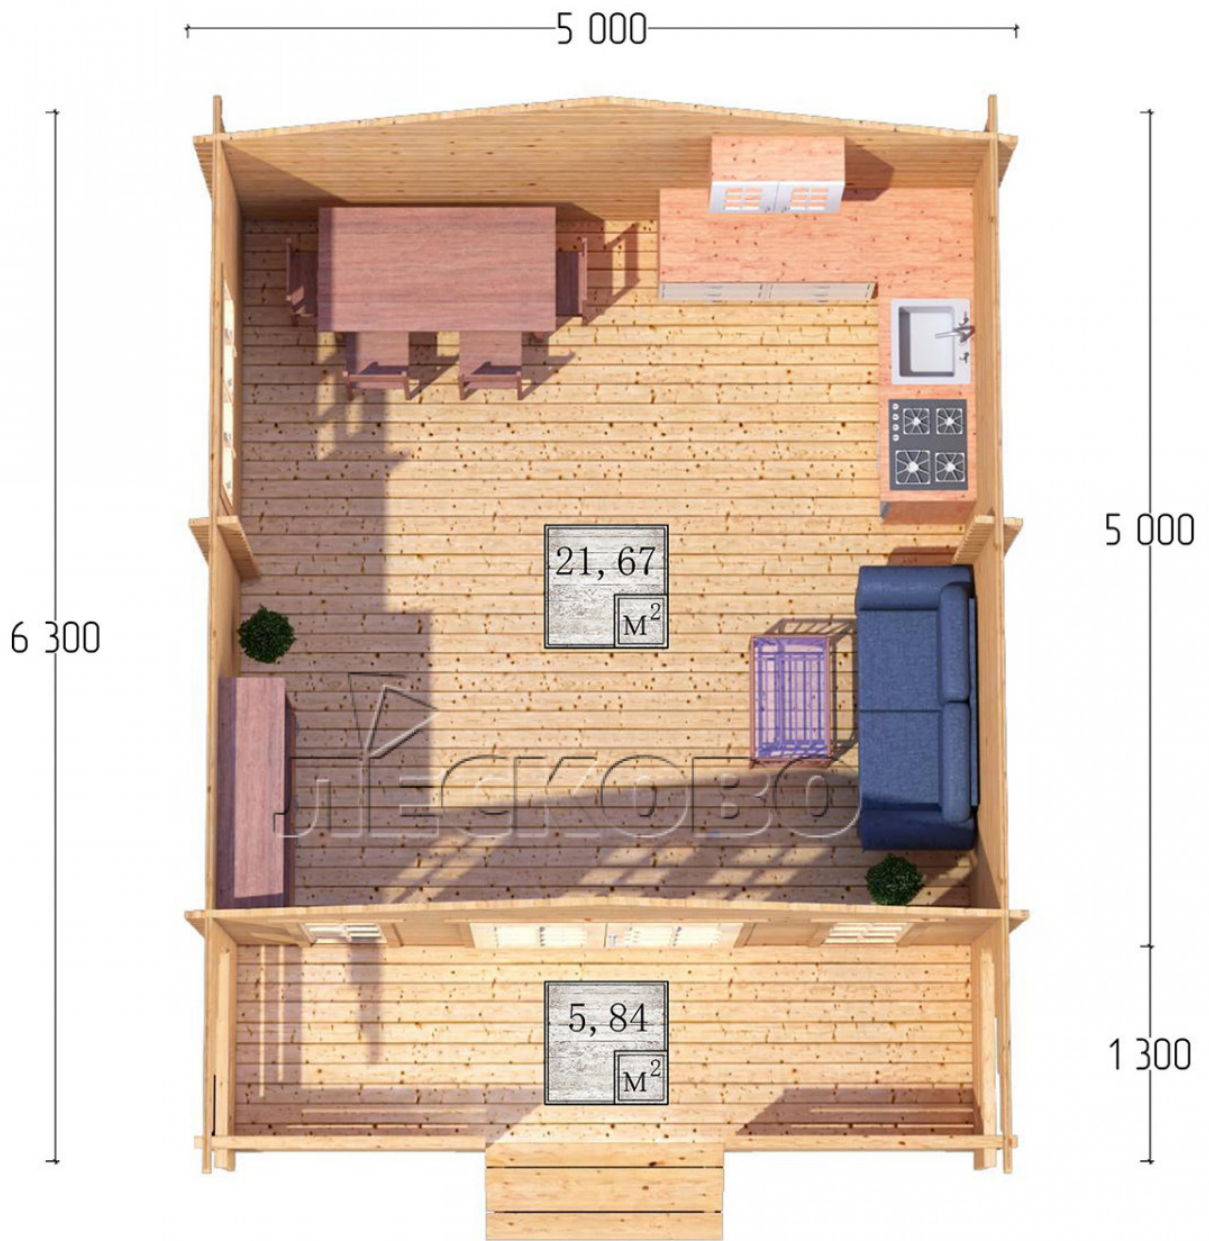

## Log Cabin "DSK" series 5x5

Project Dimensions

5 × 5 / 28.2 m<sup>2</sup>

Full house set

**4,293 €**

### Timber

45 MM

65 MM  
+ 879 €

# Разрез

## House Kit

- Wall kit: 44 × 145mm mini-chamber drying chamber with bowls for the project. The material of the tree is spruce, pine (GOST 8486). Humidity 12-14%. The height of the walls is 2.16 m;
- Logs, lower harness: board 45 × 145 mm chamber drying 10-12%;
- Floors: floorboard 35 mm, Chamber drying;
- Ceiling: imitation of a bar 20 × 135 mm, Chamber drying;
- Wooden windows, glass 4 mm, Single. Treatment with a colorless antiseptic. Hardware;