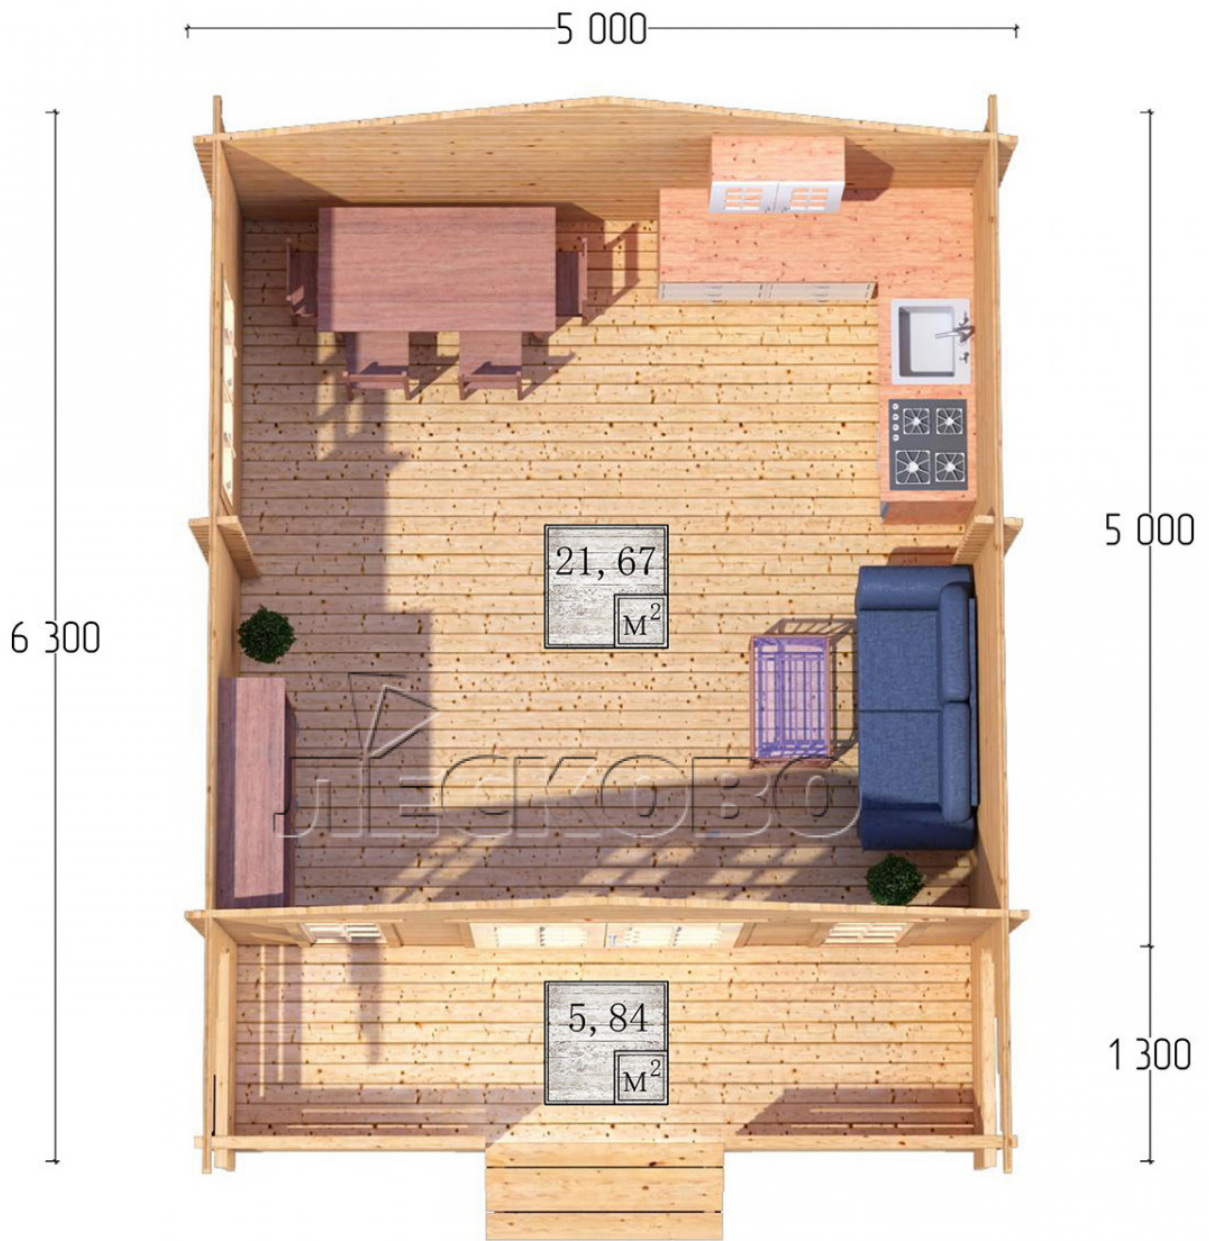

Log Cabin "DSK" series 5x5

Project Dimensions

5 × 5 / 28.2 m²

Full house set

4,519 €

Timber

45 MM

65 MM
+ 925 €

Project planning

Разрез

House Kit

- Wall kit: 44 × 145mm mini-chamber drying chamber with bowls for the project. The material of the tree is spruce, pine (GOST 8486). Humidity 12-14%. The height of the walls is 2.16 m;
- Logs, lower harness: board 45 × 145 mm chamber drying 10-12%;
- Floors: floorboard 35 mm, Chamber drying;
- Ceiling: imitation of a bar 20 × 135 mm, Chamber drying;
- Wooden windows, glass 4 mm, Single. Treatment with a colorless antiseptic. Hardware;

0.42×1.885 м.2 шт.

1.34×0.91 м.1 шт.

- Wooden doors;

1.62×1.885 м.1 шт.

7. Platbands: dry planed board 20 × 100 mm;

8. Roof: shingles.

9. Skirting board 35 mm.

+7 (4942) 499-770