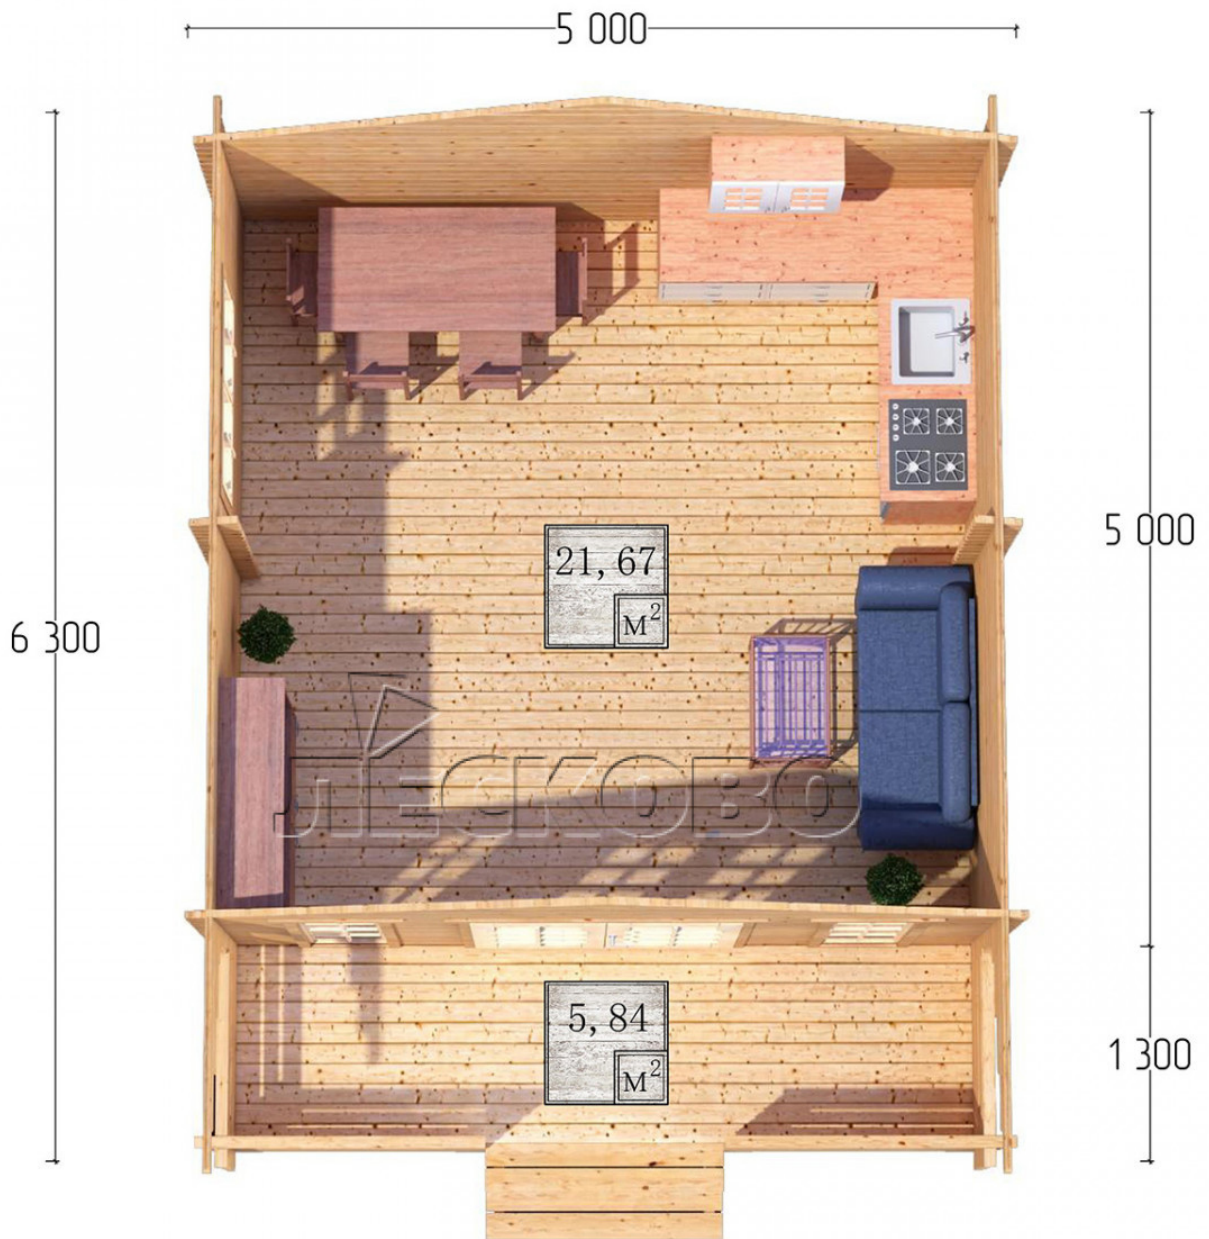

## Log Cabin "DSK" series 5x5

Project Dimensions

5 × 5 / 28.2 m<sup>2</sup>

Full house set

**5,334 €**

### Timber

45 MM

65 MM  
+ 1,099 €

# Разрез

## House Kit

- Wall kit: 44 × 145mm mini-chamber drying chamber with bowls for the project. The material of the tree is spruce, pine (GOST 8486). Humidity 12-14%. The height of the walls is 2.16 m;
- Logs, lower harness: board 45 × 145 mm chamber drying 10-12%;
- Floors: floorboard 35 mm, Chamber drying;
- Ceiling: imitation of a bar 20 × 135 mm, Chamber drying;
- Wooden windows, glass 4 mm, Single. Treatment with a colorless antiseptic. Hardware;