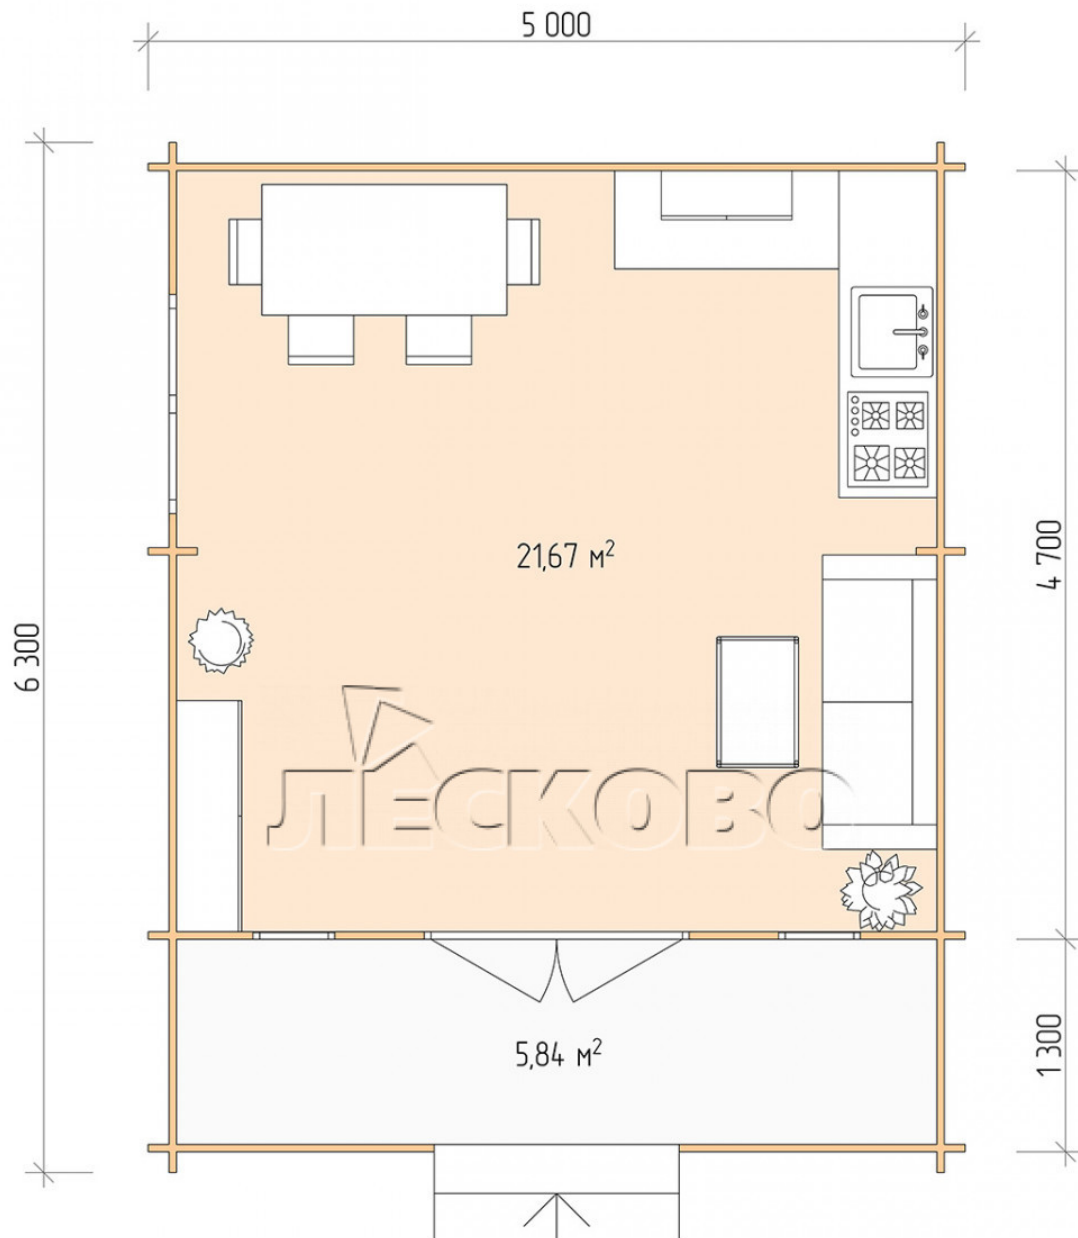

## Log Cabin "DSK" series 5x5

Project Dimensions

5 × 5 / 28.2 m<sup>2</sup>

Full house set

**5,334 €**

### Timber

45 MM

65 MM  
+ 1,099 €

# Разрез

## House Kit

- Wall kit: 44 × 145mm mini-chamber drying chamber with bowls for the project. The material of the tree is spruce, pine (GOST 8486). Humidity 12-14%. The height of the walls is 2.16 m;
- Logs, lower harness: board 45 × 145 mm chamber drying 10-12%;
- Floors: floorboard 35 mm, Chamber drying;
- Ceiling: imitation of a bar 20 × 135 mm, Chamber drying;
- Wooden windows, glass 4 mm, Single. Treatment with a colorless antiseptic. Hardware;