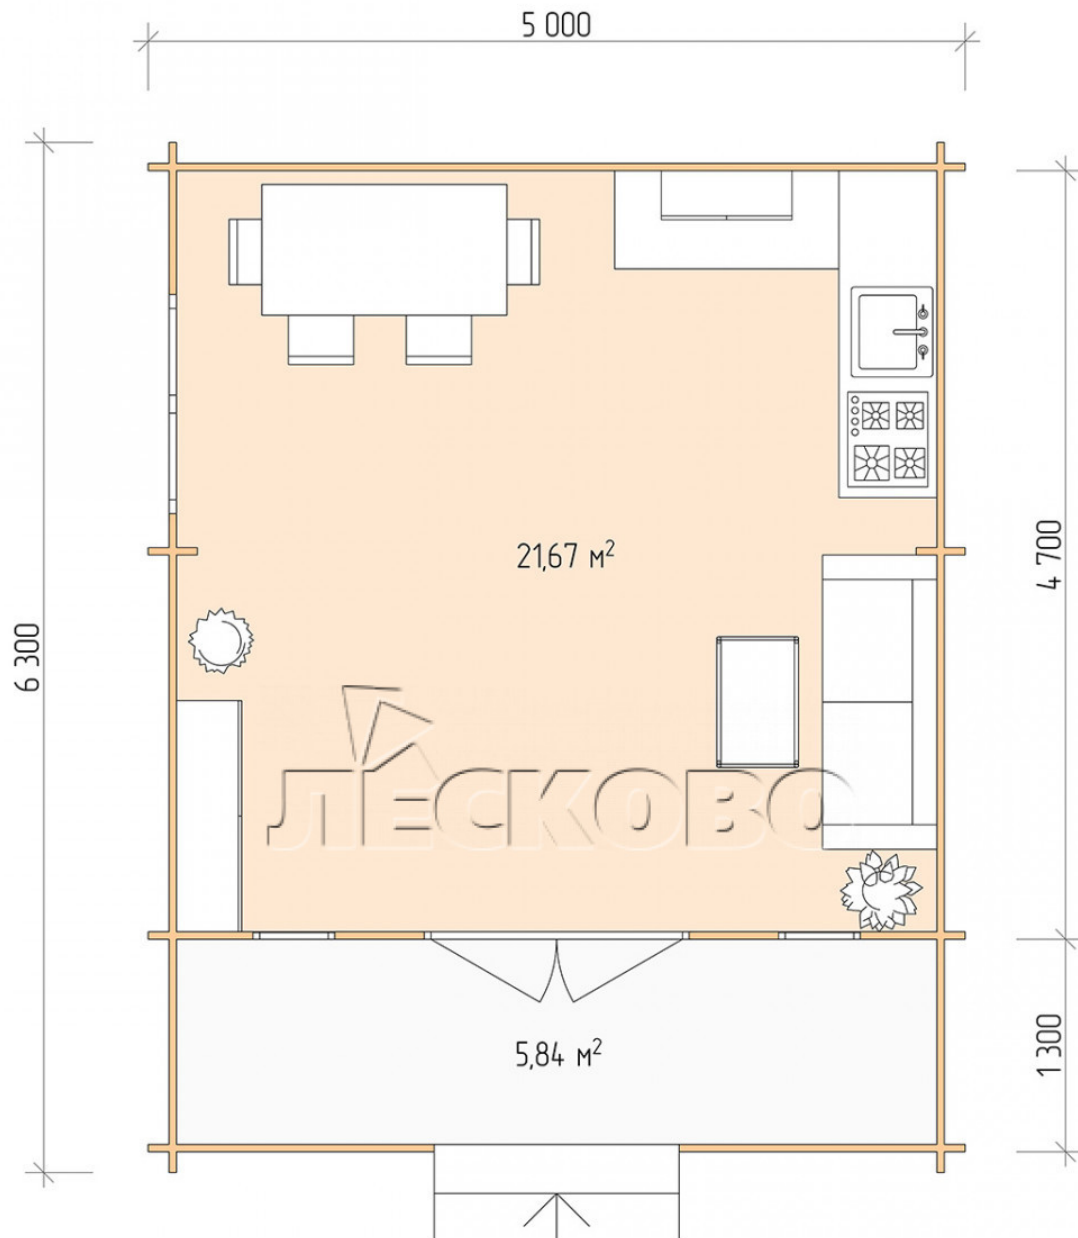

Log Cabin "DSK" series 5x5

Project Dimensions

5 × 5 / 28.2 m²

Full house set

4,519 €

Timber

45 MM

65 MM
+ 925 €

Project planning

Разрез

House Kit

- Wall kit: 44 × 145mm mini-chamber drying chamber with bowls for the project. The material of the tree is spruce, pine (GOST 8486). Humidity 12-14%. The height of the walls is 2.16 m;
- Logs, lower harness: board 45 × 145 mm chamber drying 10-12%;
- Floors: floorboard 35 mm, Chamber drying;
- Ceiling: imitation of a bar 20 × 135 mm, Chamber drying;
- Wooden windows, glass 4 mm, Single. Treatment with a colorless antiseptic. Hardware;

0.42×1.885 м.2 шт.

1.34×0.91 м.1 шт.

- Wooden doors;

1.62×1.885 м.1 шт.

7. Platbands: dry planed board 20 × 100 mm;

8. Roof: shingles.

9. Skirting board 35 mm.

+7 (4942) 499-770