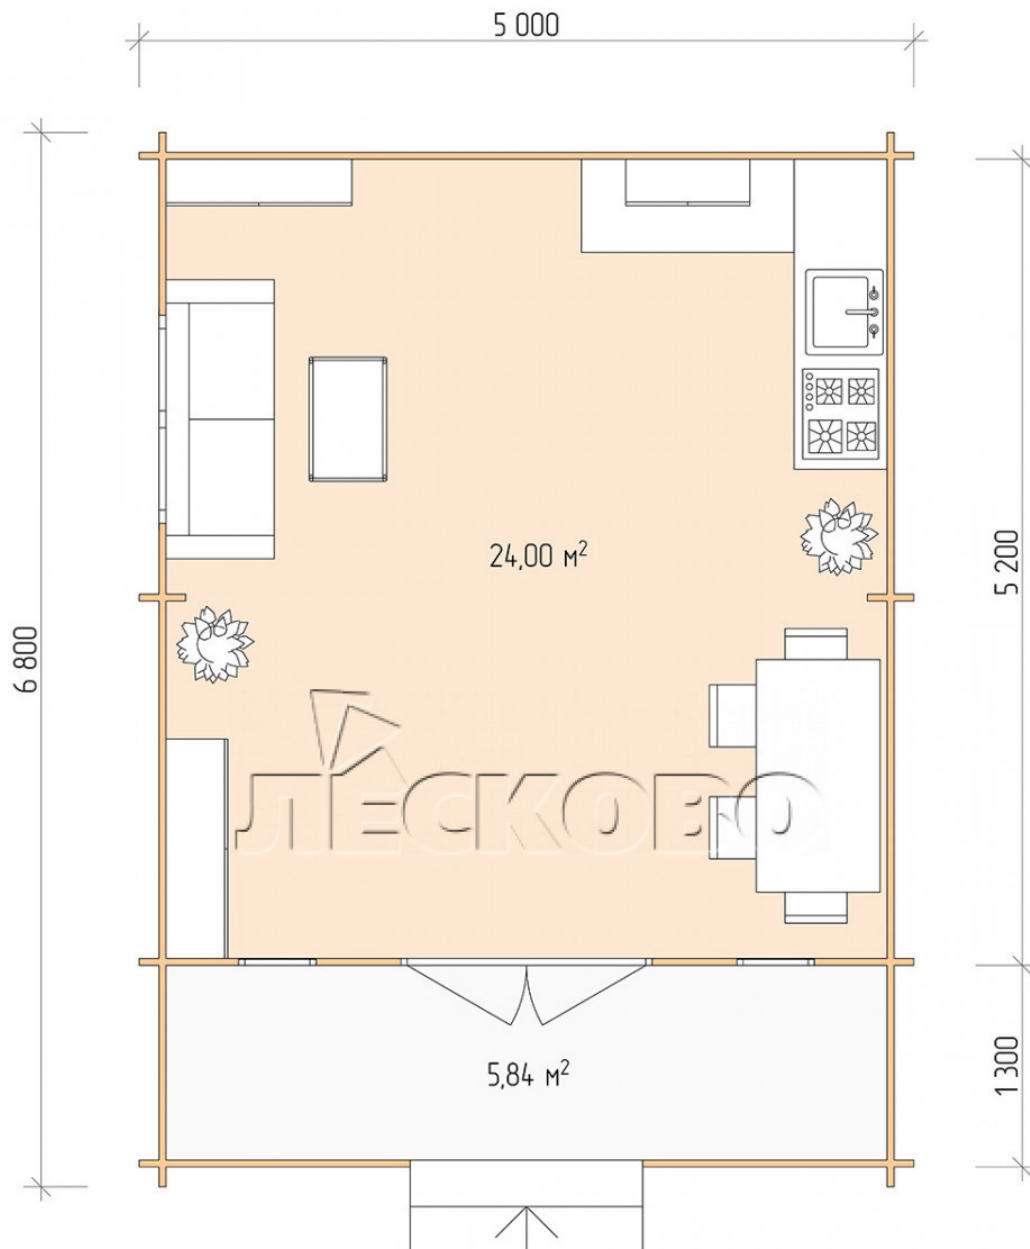

Log Cabin "DSK" series 5×5.5

Project Dimensions

5 × 5.5 / 30.6 m²

Full house set

4,726 €

Timber

45 MM

65 MM
+ 975 €

Project planning

Разрез

House Kit

- Wall kit: 44 × 145mm mini-chamber drying chamber with bowls for the project. The material of the tree is spruce, pine (GOST 8486). Humidity 12-14%. The height of the walls is 2.16 m;
- Logs, lower harness: board 45 × 145 mm chamber drying 10-12%;
- Floors: floorboard 35 mm, Chamber drying;
- Ceiling: imitation of a bar 20 × 135 mm, Chamber drying;
- Wooden windows, glass 4 mm, Single. Treatment with a colorless antiseptic. Hardware;

0.42×1.885 м.2 шт.

1.34×0.91 м.1 шт.

- Wooden doors;

1.62×1.885 м.1 шт.

7. Platbands: dry planed board 20 × 100 mm;

8. Roof: shingles.

9. Skirting board 35 mm.

+7 (4942) 499-770