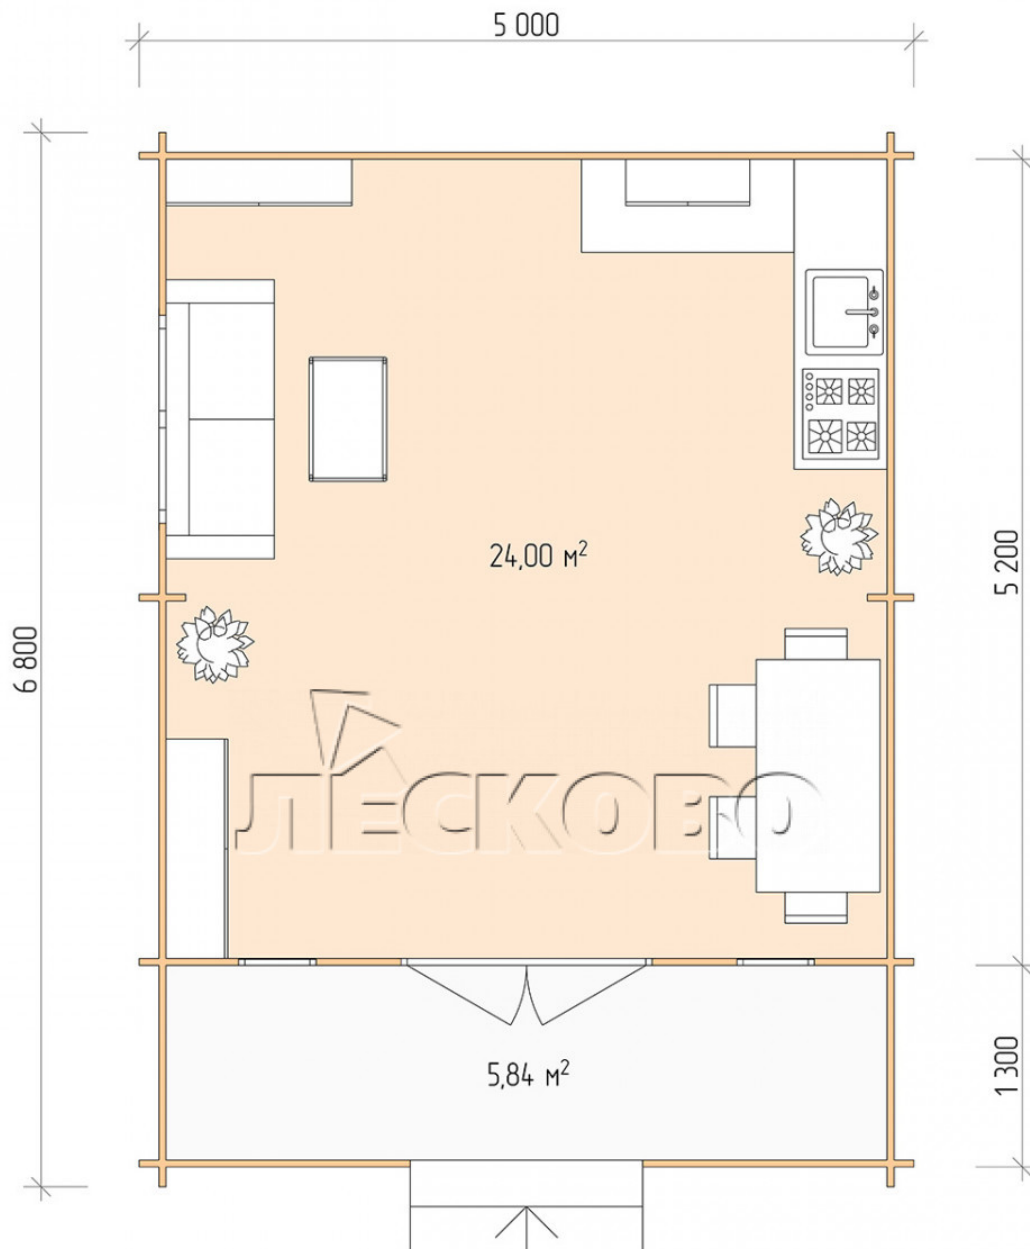

## Log Cabin "DSK" series 5×5.5

Project Dimensions

5 × 5.5 / 30.6 m<sup>2</sup>

Full house set

**5,568 €**

### Timber

45 MM

65 MM  
+ 1,158 €

# Разрез

## House Kit

- Wall kit: 44 × 145mm mini-chamber drying chamber with bowls for the project. The material of the tree is spruce, pine (GOST 8486). Humidity 12-14%. The height of the walls is 2.16 m;
- Logs, lower harness: board 45 × 145 mm chamber drying 10-12%;
- Floors: floorboard 35 mm, Chamber drying;
- Ceiling: imitation of a bar 20 × 135 mm, Chamber drying;
- Wooden windows, glass 4 mm, Single. Treatment with a colorless antiseptic. Hardware;