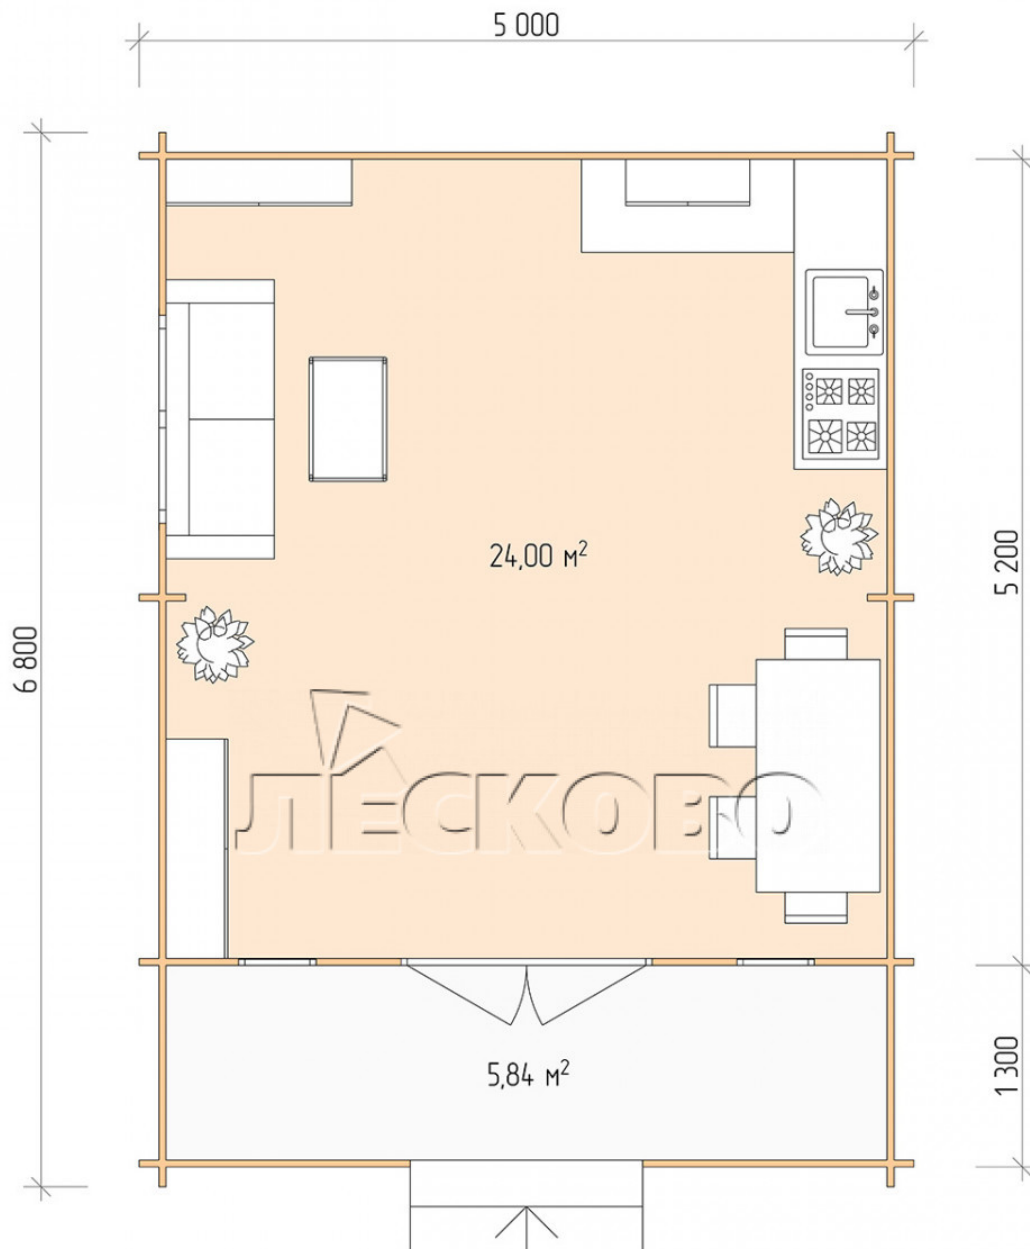

Log Cabin "DSK" series 5×5.5

Project Dimensions

5 × 5.5 / 30.6 m²

Full house set

4,557 €

Timber

45 MM

65 MM
+ 941 €

Project planning

Разрез

House Kit

- Wall kit: 44 × 145mm mini-chamber drying chamber with bowls for the project. The material of the tree is spruce, pine (GOST 8486). Humidity 12-14%. The height of the walls is 2.16 m;
- Logs, lower harness: board 45 × 145 mm chamber drying 10-12%;
- Floors: floorboard 35 mm, Chamber drying;
- Ceiling: imitation of a bar 20 × 135 mm, Chamber drying;
- Wooden windows, glass 4 mm, Single. Treatment with a colorless antiseptic. Hardware;

0.42×1.885 м.2 шт.

1.34×0.91 м.1 шт.

- Wooden doors;

1.62×1.885 м.1 шт.

7. Platbands: dry planed board 20 × 100 mm;

8. Roof: shingles.

9. Skirting board 35 mm.

+7 (4942) 499-770