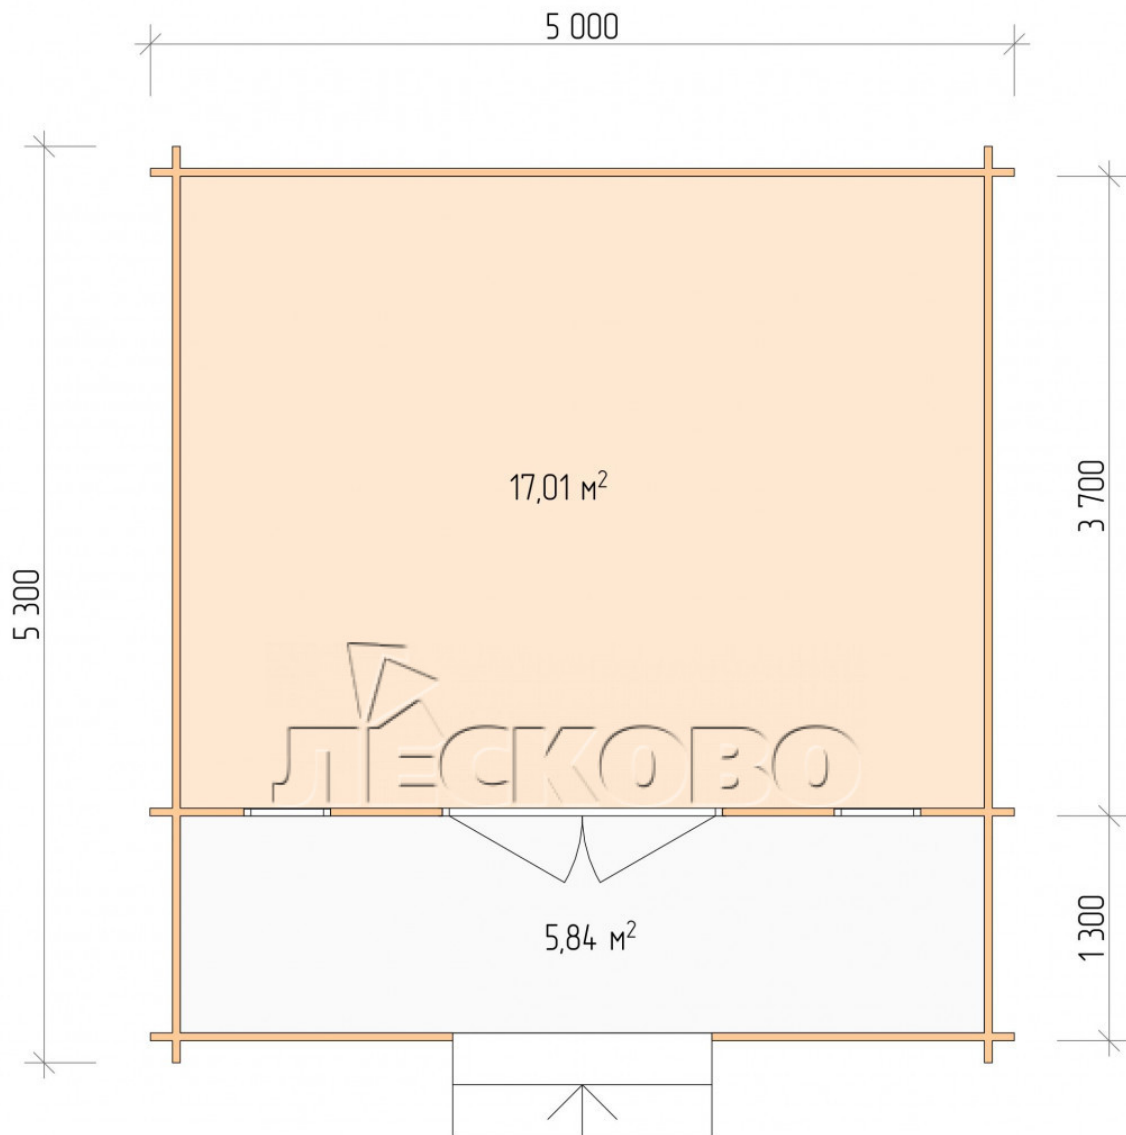

Log Cabin "DSK" series 5×4

Project Dimensions

5 × 4 / 23.5 m²

Full house set

3,741 €

Timber

45 mm

65 mm
+ 770 €

Project planning

5 000

4 000

Разрез

House Kit

- Wall kit: 44 × 145mm mini-chamber drying chamber with bowls for the project. The material of the tree is spruce, pine (GOST 8486). Humidity 12-14%. The height of the walls is 2.16 m;
- Logs, lower harness: board 45 × 145 mm chamber drying 10-12%;
- Floors: floorboard 35 mm, Chamber drying;
- Ceiling: imitation of a bar 20 × 135 mm, Chamber drying;
- Wooden windows, glass 4 mm, Single. Treatment with a colorless antiseptic. Hardware;

0.42×1.885 м.2 шт.

- Wooden doors;

1.62×1.885 м.1 шт.

7. Platbands: dry planed board 20 × 100 mm;

8. Roof: shingles.

9. Skirting board 35 mm.

+7 (4942) 499-770

156014, г. Кострома, ул. Базовая, д. 8