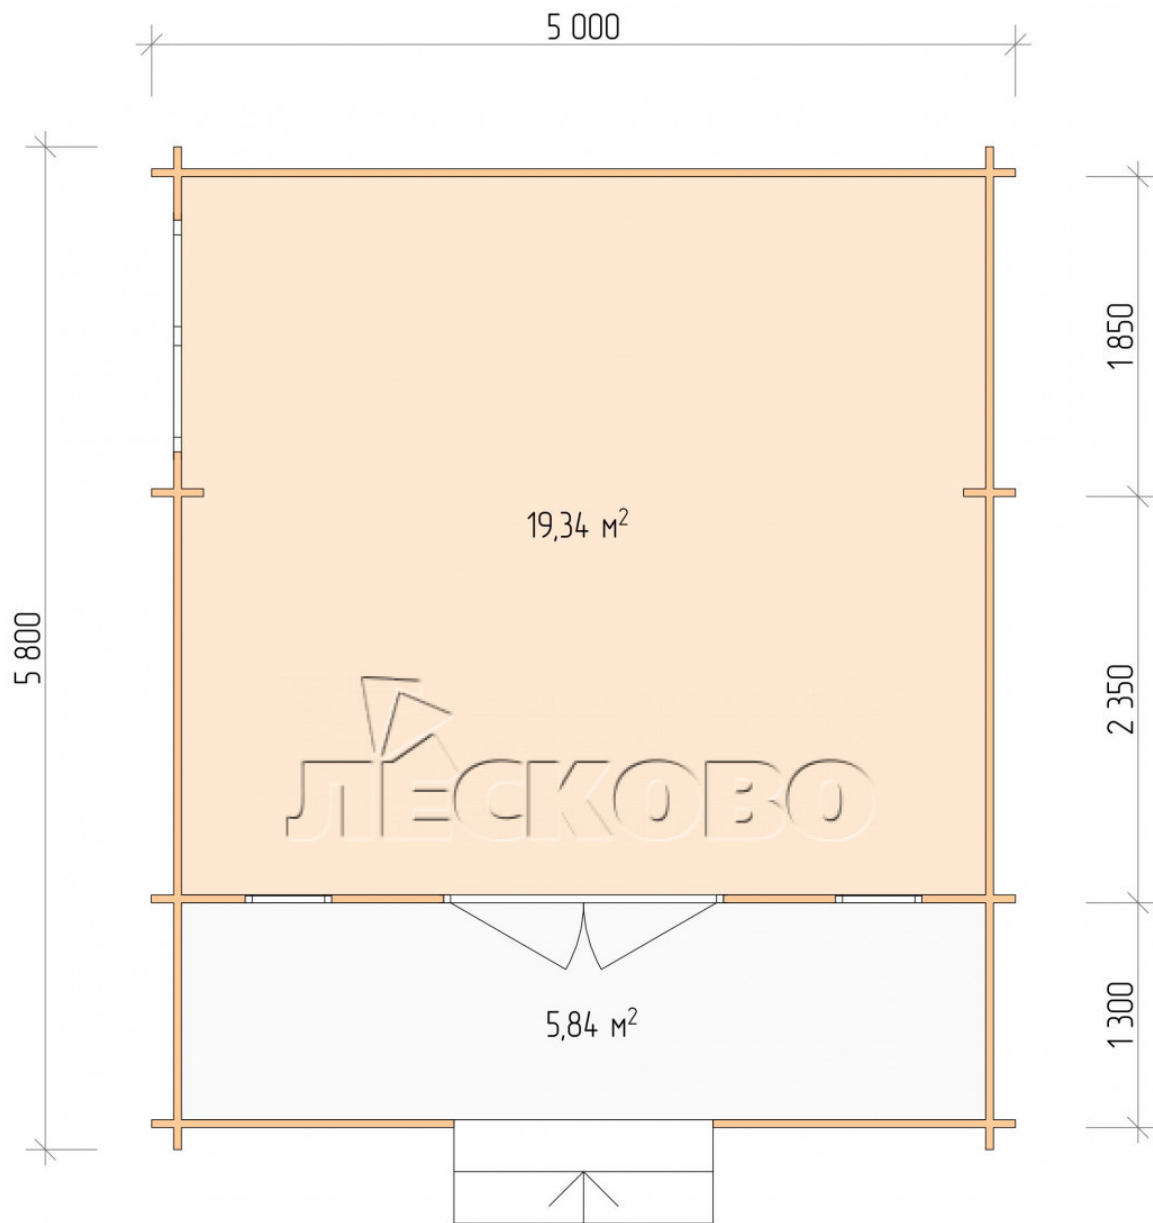

## Log Cabin "DSK" series 5×4.5

Project Dimensions

5 × 4.5 / 25.9 m<sup>2</sup>

Full house set

**4,971 €**

# Разрез

0.42×1.885 м.2 шт.

1.34×0.91 м.1 шт.

- Wooden doors;

1.62×1.885 м.1 шт.

7. Platbands: dry planed board 20 × 100 mm;

8. Roof: shingles.

9. Skirting board 35 mm.

+7 (4942) 499-770