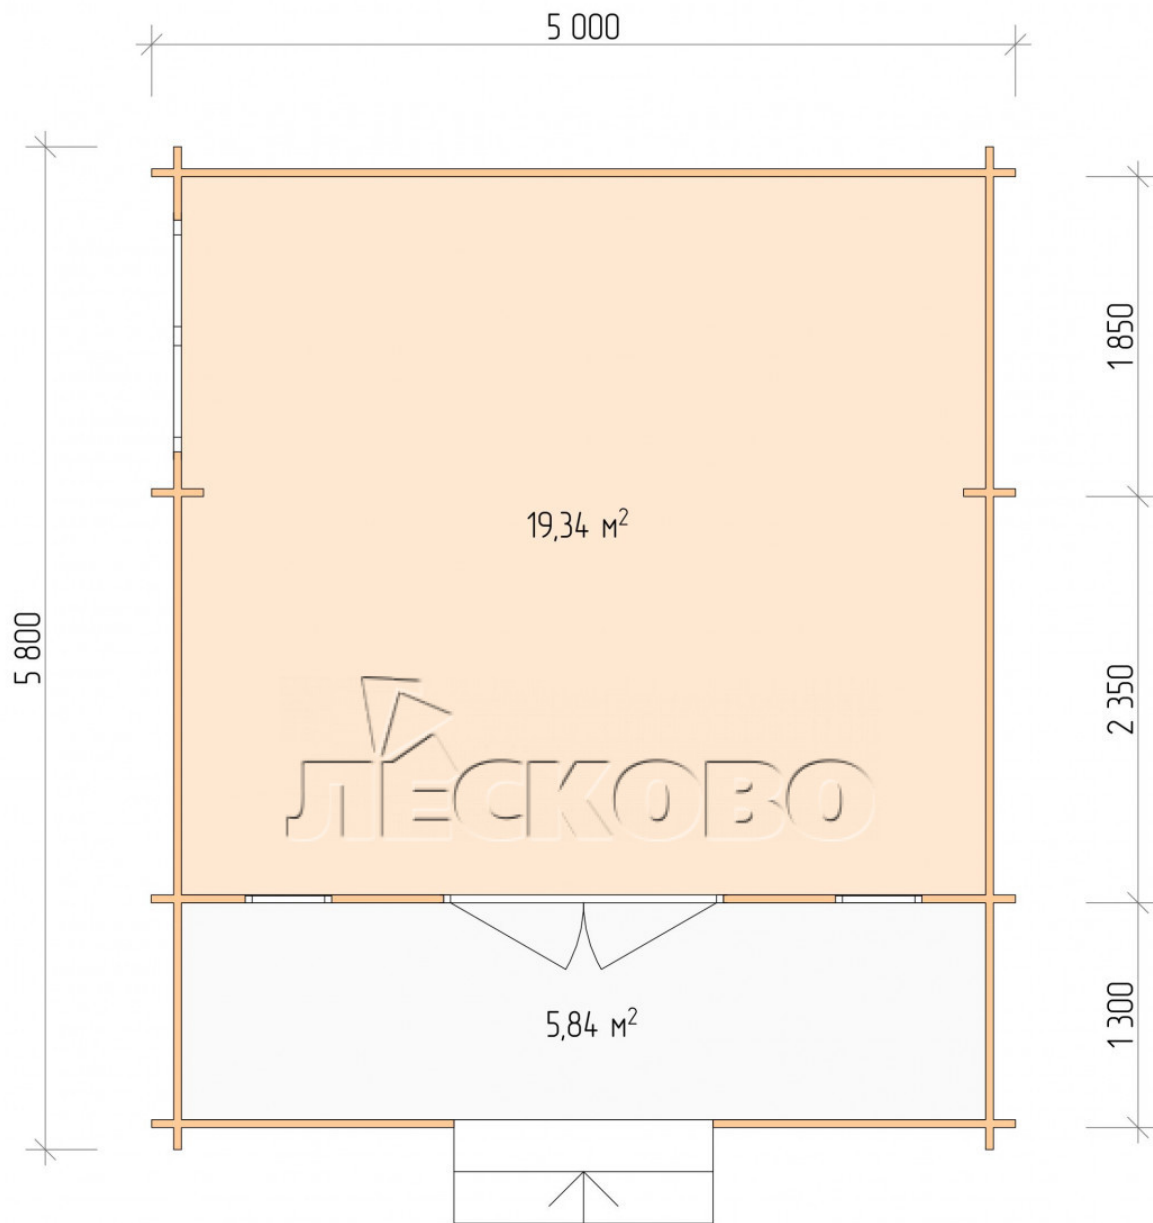

Log Cabin "DSK" series 5×4.5

Project Dimensions

5 × 4.5 / 25.9 m²

Full house set

3,869 €

Timber

45 MM

65 MM
+ 796 €

Project planning

5 000

4 500

Разрез

House Kit

- Wall kit: 44 × 145mm mini-chamber drying chamber with bowls for the project. The material of the tree is spruce, pine (GOST 8486). Humidity 12-14%. The height of the walls is 2.16 m;
- Logs, lower harness: board 45 × 145 mm chamber drying 10-12%;
- Floors: floorboard 35 mm, Chamber drying;
- Ceiling: imitation of a bar 20 × 135 mm, Chamber drying;
- Wooden windows, glass 4 mm, Single. Treatment with a colorless antiseptic. Hardware;

0.42×1.885 м.2 шт.

1.34×0.91 м.1 шт.

- Wooden doors;

1.62×1.885 м.1 шт.

7. Platbands: dry planed board 20 × 100 mm;

8. Roof: shingles.

9. Skirting board 35 mm.

+7 (4942) 499-770