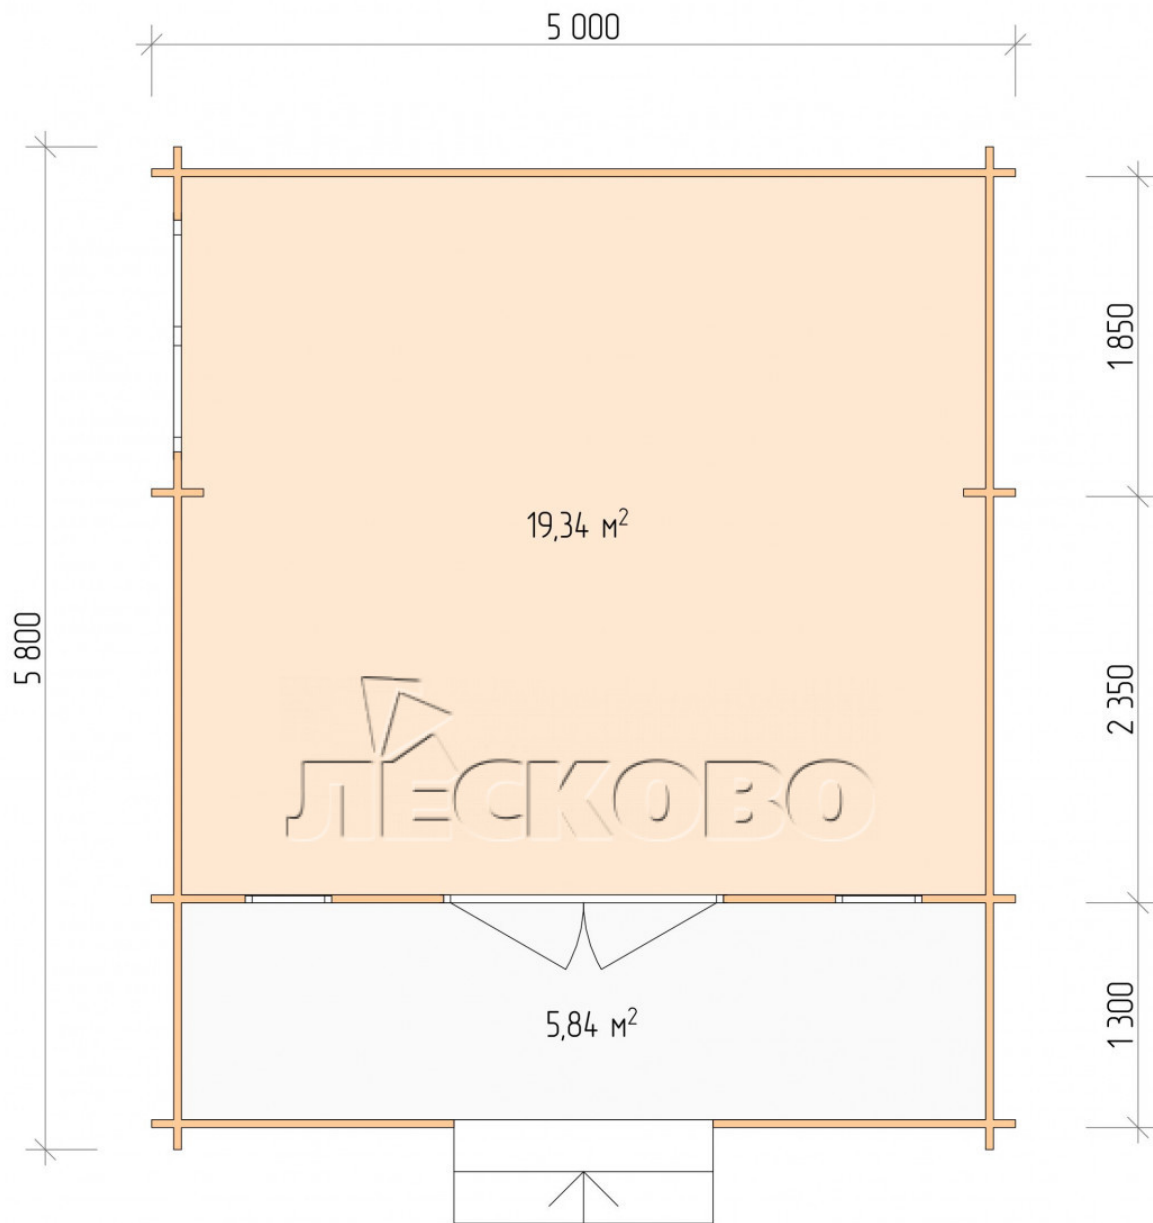

Log Cabin "DSK" series 5×4.5

Project Dimensions

5 × 4.5 / 25.9 m²

Full house set

4,190 €

Timber

45 MM

65 MM
+ 862 €

Project planning

5 000

4 500

Разрез

House Kit

- Wall kit: 44 × 145mm mini-chamber drying chamber with bowls for the project. The material of the tree is spruce, pine (GOST 8486). Humidity 12-14%. The height of the walls is 2.16 m;
- Logs, lower harness: board 45 × 145 mm chamber drying 10-12%;
- Floors: floorboard 35 mm, Chamber drying;
- Ceiling: imitation of a bar 20 × 135 mm, Chamber drying;
- Wooden windows, glass 4 mm, Single. Treatment with a colorless antiseptic. Hardware;

0.42×1.885 м.2 шт.

1.34×0.91 м.1 шт.

- Wooden doors;

1.62×1.885 м.1 шт.

7. Platbands: dry planed board 20 × 100 mm;

8. Roof: shingles.

9. Skirting board 35 mm.

+7 (4942) 499-770