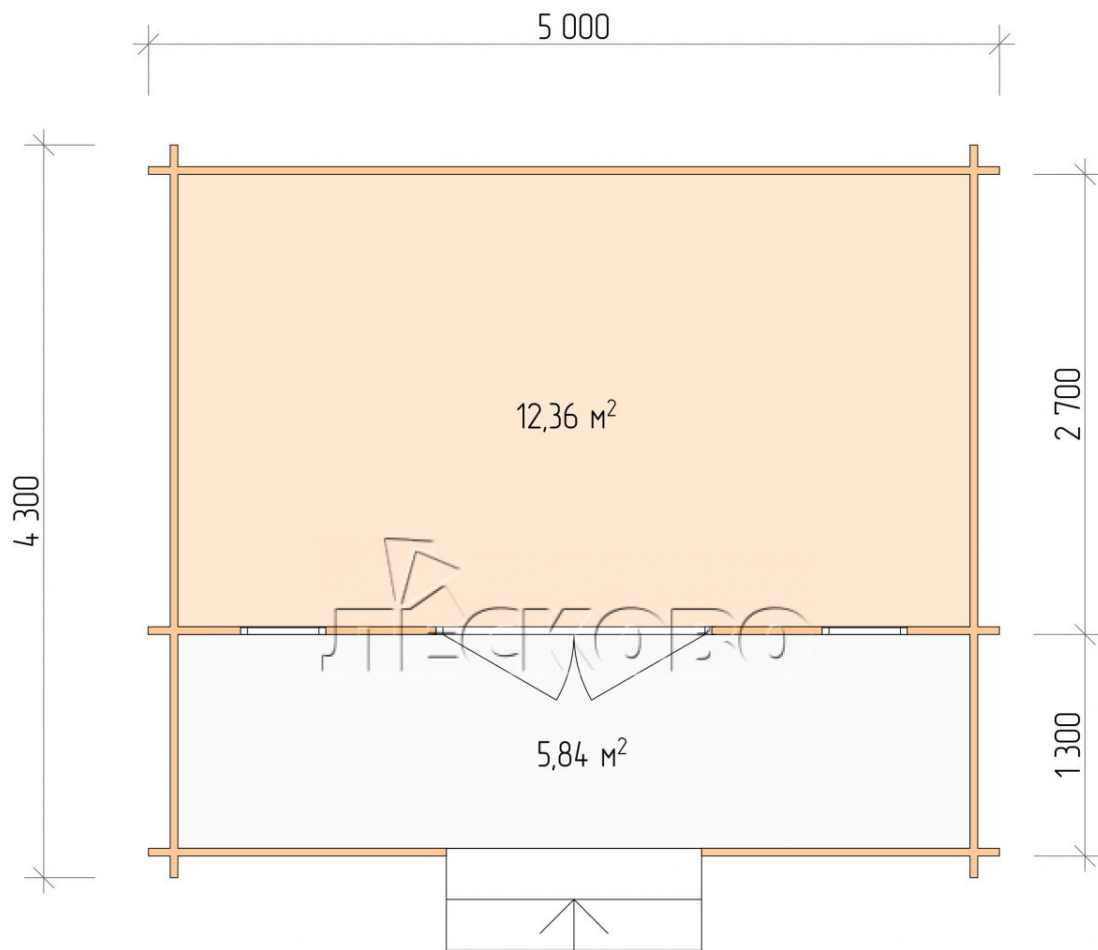

Log Cabin "DSK" series 5×3

Project Dimensions

5 × 3 / 18.8 m²

Full house set

3,164 €

Timber

45 MM

65 MM
+ 654 €

Project planning

5 000

3 000

12,36
M²

5,84
M²

Разрез

House Kit

- Wall kit: 44 × 145mm mini-chamber drying chamber with bowls for the project. The material of the tree is spruce, pine (GOST 8486). Humidity 12-14%. The height of the walls is 2.16 m;
- Logs, lower harness: board 45 × 145 mm chamber drying 10-12%;
- Floors: floorboard 35 mm, Chamber drying;
- Ceiling: imitation of a bar 20 × 135 mm, Chamber drying;
- Wooden windows, glass 4 mm, Single. Treatment with a colorless antiseptic. Hardware;

0.42×1.885 м.2 шт.

- Wooden doors;

1.62×1.885 м.1 шт.

7. Platbands: dry planed board 20 × 100 mm;

8. Roof: shingles.

9. Skirting board 35 mm.

+7 (4942) 499-770

156014, г. Кострома, ул. Базовая, д. 8