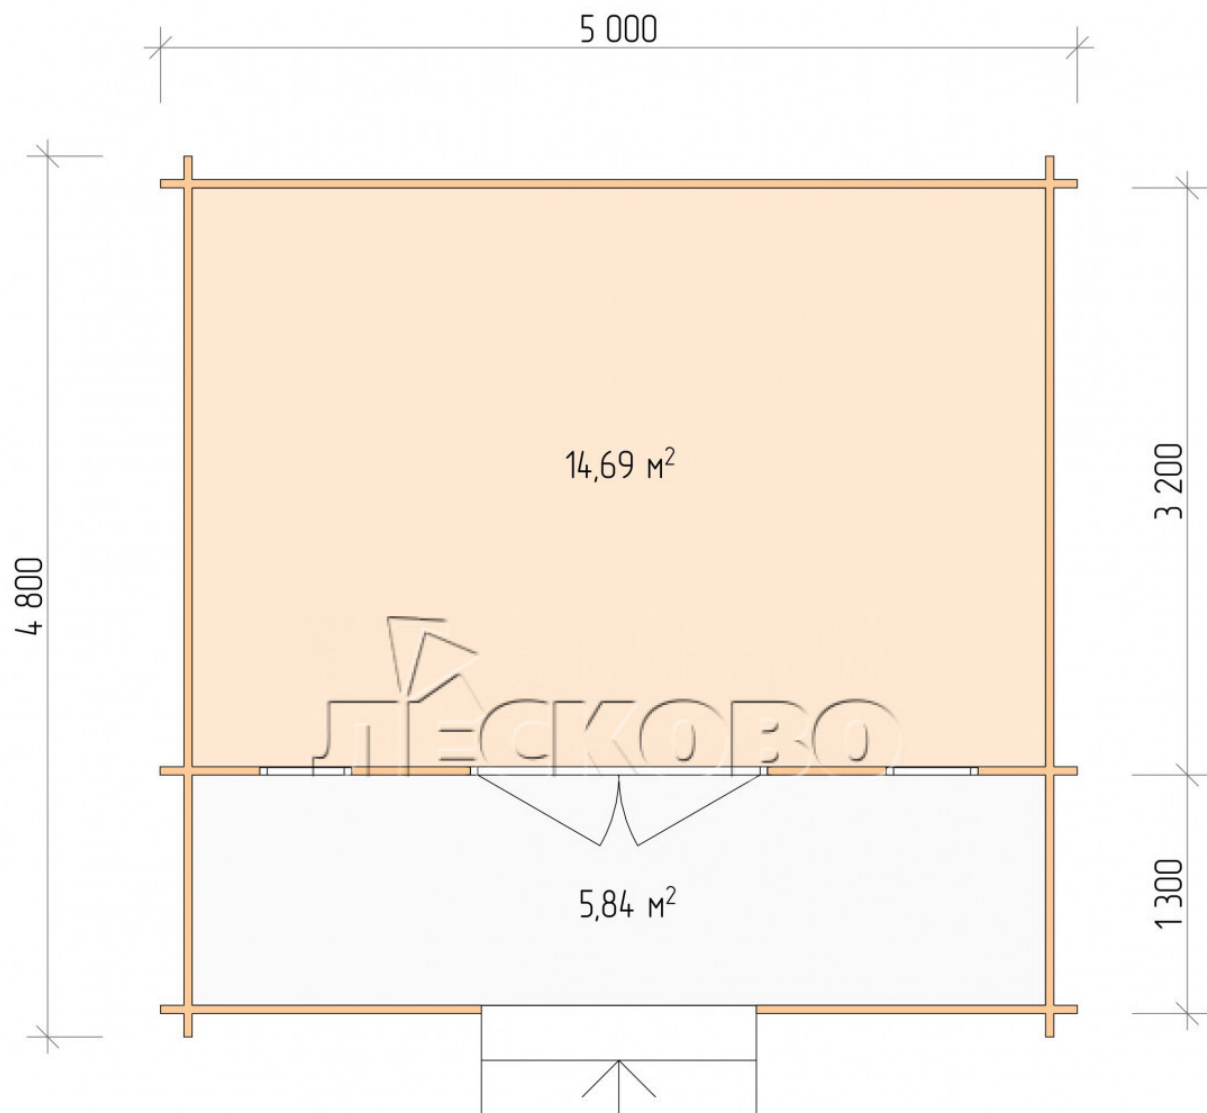

Log Cabin "DSK" series 5×3.5

Project Dimensions

5 × 3.5 / 21.2 m²

Full house set

3,412 €

Timber

45 MM

65 MM
+ 696 €

Project planning

5 000

3 500

14,69
M²

5,84
M²

Разрез

House Kit

- Wall kit: 44 × 145mm mini-chamber drying chamber with bowls for the project. The material of the tree is spruce, pine (GOST 8486). Humidity 12-14%. The height of the walls is 2.16 m;
- Logs, lower harness: board 45 × 145 mm chamber drying 10-12%;
- Floors: floorboard 35 mm, Chamber drying;
- Ceiling: imitation of a bar 20 × 135 mm, Chamber drying;
- Wooden windows, glass 4 mm, Single. Treatment with a colorless antiseptic. Hardware;

0.42×1.885 м.2 шт.

- Wooden doors;

1.62×1.885 м.1 шт.

7. Platbands: dry planed board 20 × 100 mm;

8. Roof: shingles.

9. Skirting board 35 mm.

+7 (4942) 499-770

156014, г. Кострома, ул. Базовая, д. 8