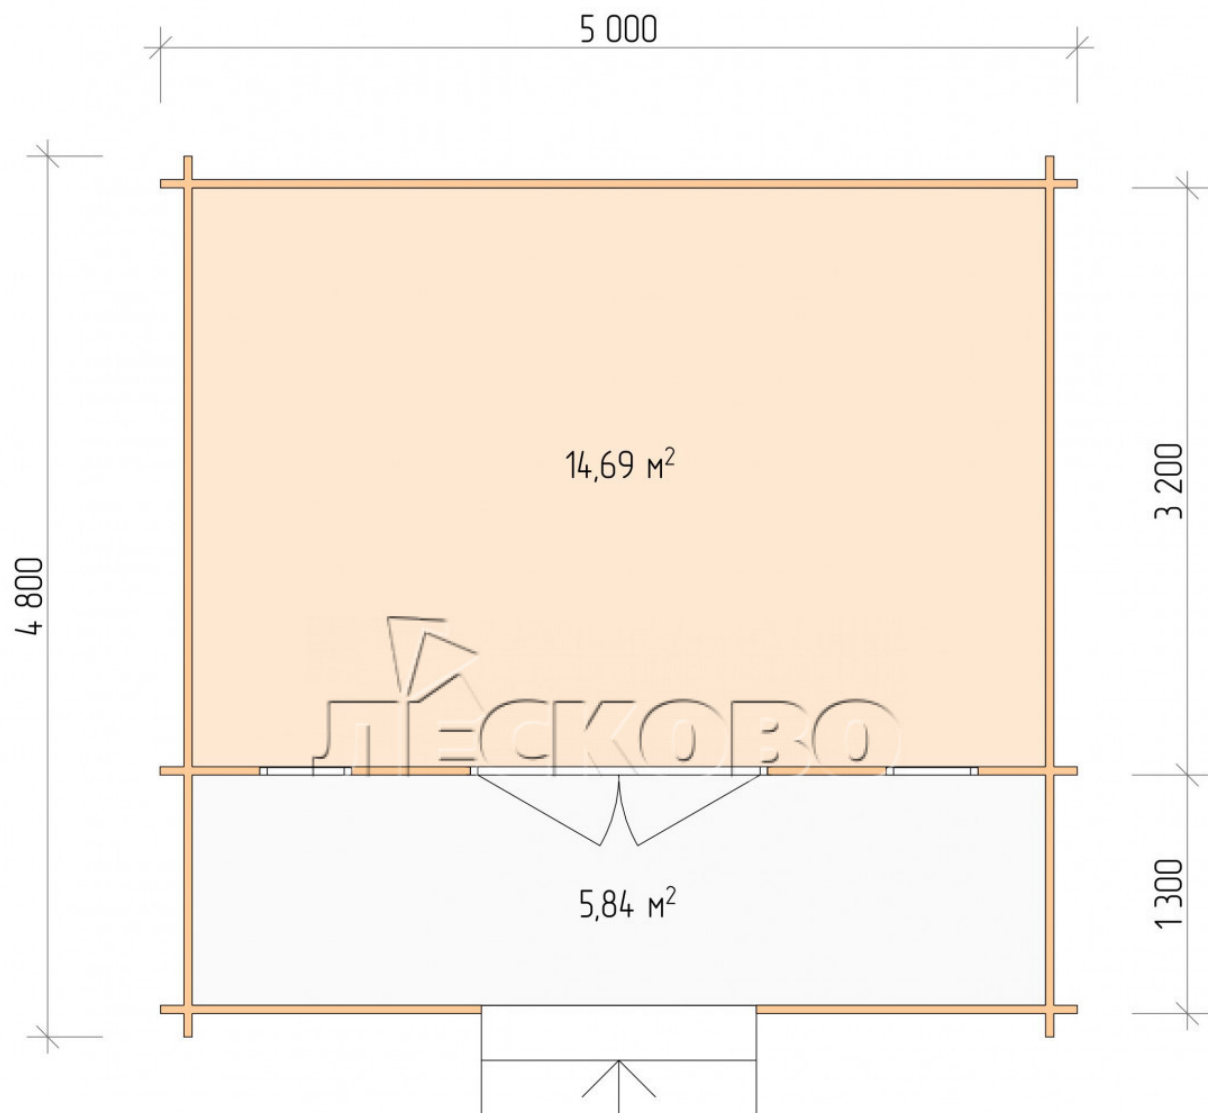

Log Cabin "DSK" series 5×3.5

Project Dimensions

5 × 3.5 / 21.2 m²

Full house set

4,171 €

Timber

45 MM

65 MM
+ 857 €

Project planning

5 000

3 500

14,69
M²

5,84
M²

Разрез

House Kit

- Wall kit: 44 × 145mm mini-chamber drying chamber with bowls for the project. The material of the tree is spruce, pine (GOST 8486). Humidity 12-14%. The height of the walls is 2.16 m;
- Logs, lower harness: board 45 × 145 mm chamber drying 10-12%;
- Floors: floorboard 35 mm, Chamber drying;
- Ceiling: imitation of a bar 20 × 135 mm, Chamber drying;
- Wooden windows, glass 4 mm, Single. Treatment with a colorless antiseptic. Hardware;

0.42×1.885 м.2 шт.

- Wooden doors;

1.62×1.885 м.1 шт.

7. Platbands: dry planed board 20 × 100 mm;

8. Roof: shingles.

9. Skirting board 35 mm.

+7 (4942) 499-770

156014, г. Кострома, ул. Базовая, д. 8