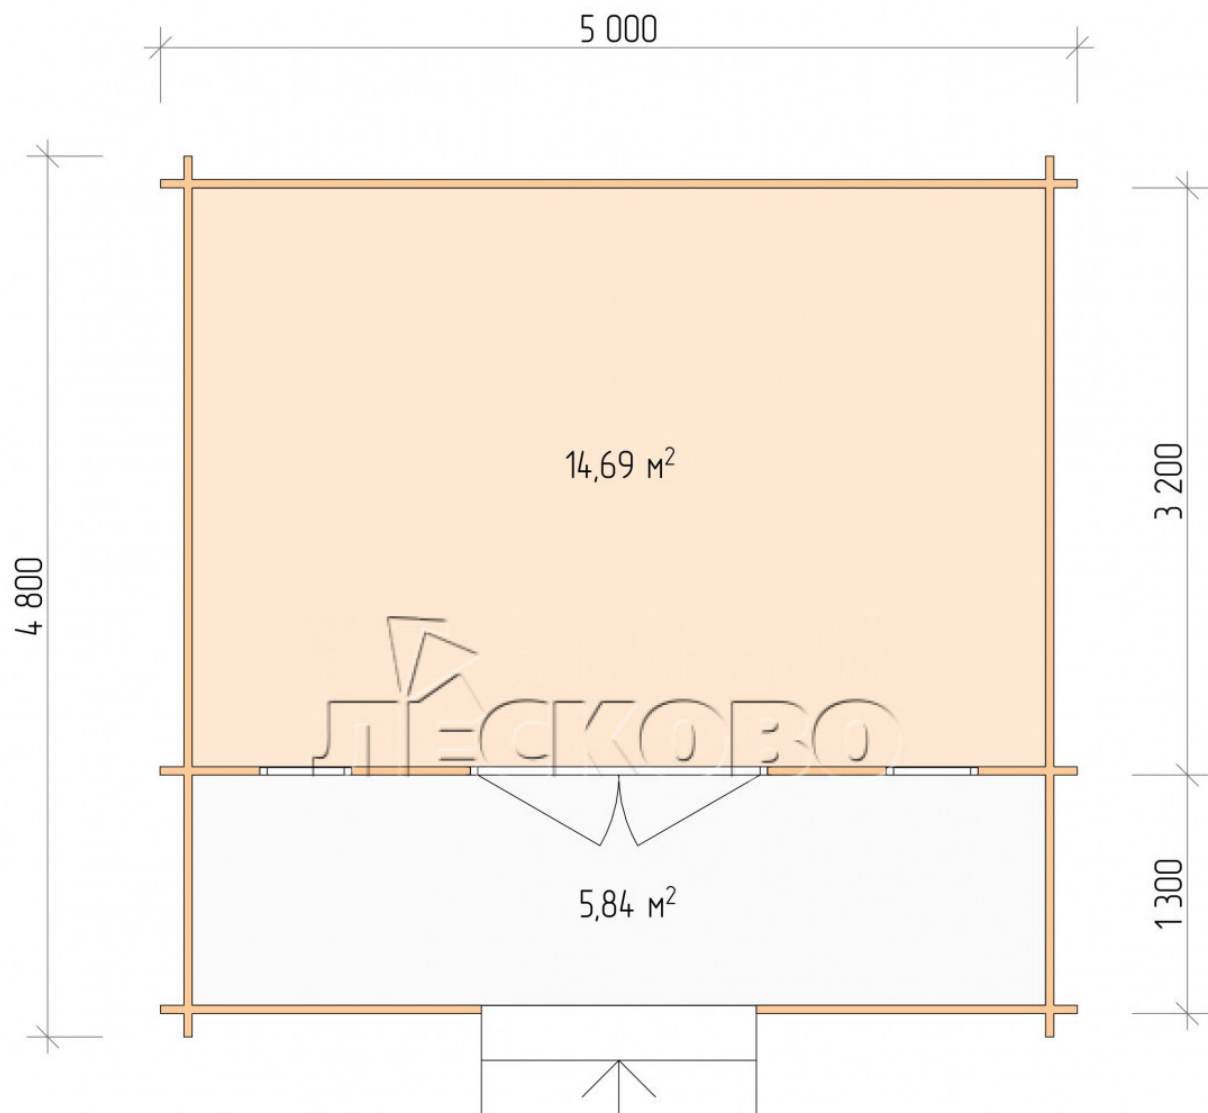

Log Cabin "DSK" series 5×3.5

Project Dimensions

5 × 3.5 / 21.2 m²

Full house set

3,492 €

Timber

45 mm

65 mm
+ 713 €

Project planning

5 000

3 500

14,69
M²

5,84
M²

Разрез

House Kit

- Wall kit: 44 × 145mm mini-chamber drying chamber with bowls for the project. The material of the tree is spruce, pine (GOST 8486). Humidity 12-14%. The height of the walls is 2.16 m;
- Logs, lower harness: board 45 × 145 mm chamber drying 10-12%;
- Floors: floorboard 35 mm, Chamber drying;
- Ceiling: imitation of a bar 20 × 135 mm, Chamber drying;
- Wooden windows, glass 4 mm, Single. Treatment with a colorless antiseptic. Hardware;

0.42×1.885 м.2 шт.

- Wooden doors;

1.62×1.885 м.1 шт.

7. Platbands: dry planed board 20 × 100 mm;

8. Roof: shingles.

9. Skirting board 35 mm.

+7 (4942) 499-770

156014, г. Кострома, ул. Базовая, д. 8