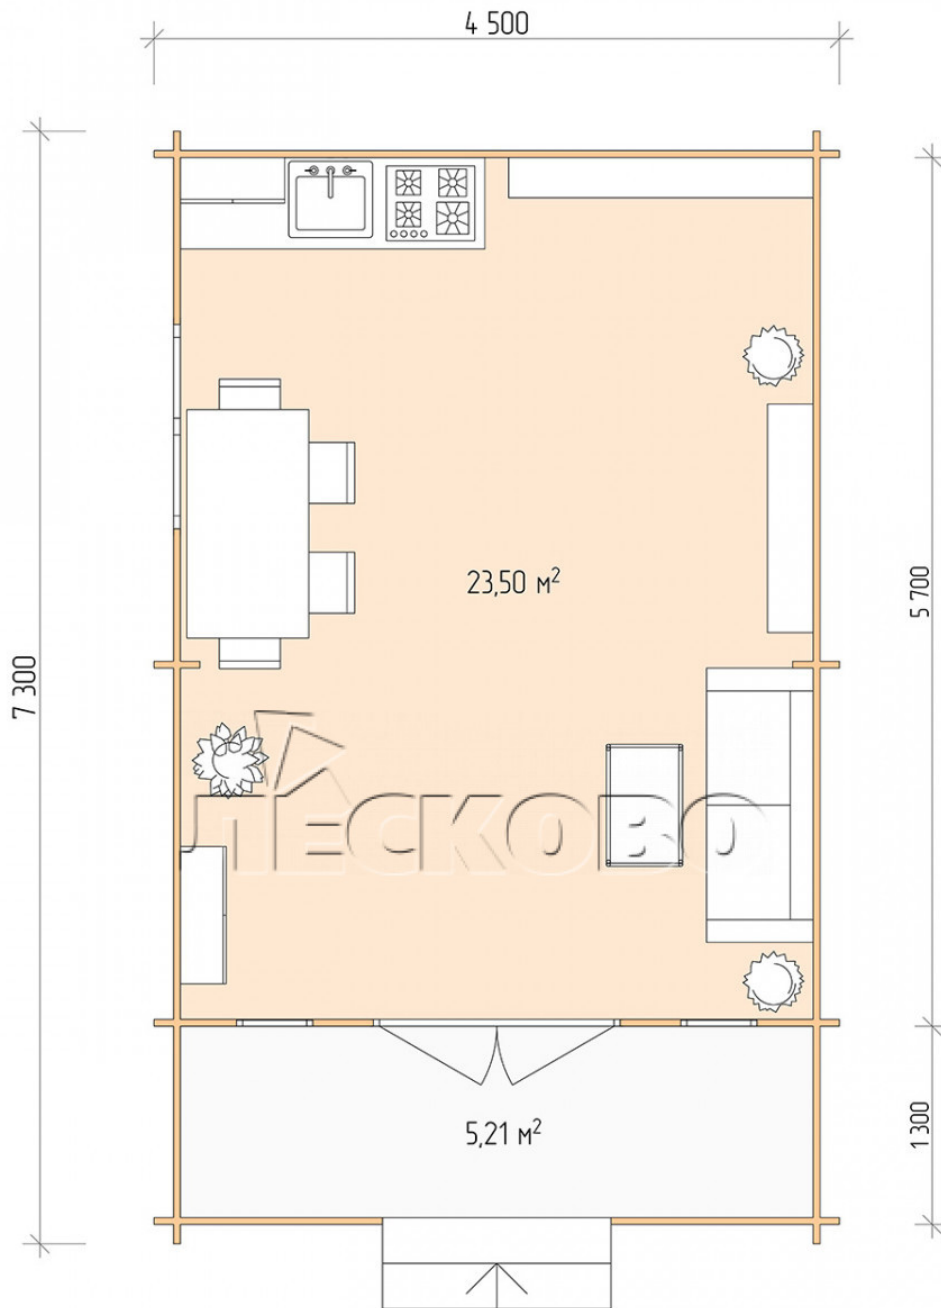

Log Cabin "DSK" series 4.5×6

Project Dimensions

4.5 × 6 / 29.4 m²

Full house set

4,331 €

Timber

45 MM

65 MM
+ 855 €

Project planning

Разрез

House Kit

- Wall kit: 44 × 145mm mini-chamber drying chamber with bowls for the project. The material of the tree is spruce, pine (GOST 8486). Humidity 12-14%. The height of the walls is 2.16 m;
- Logs, lower harness: board 45 × 145 mm chamber drying 10-12%;
- Floors: floorboard 35 mm, Chamber drying;
- Ceiling: imitation of a bar 20 × 135 mm, Chamber drying;
- Wooden windows, glass 4 mm, Single. Treatment with a colorless antiseptic. Hardware;

0.42×1.885 м.2 шт.

1.34×0.91 м.1 шт.

- Wooden doors;

1.62×1.885 м.1 шт.

7. Platbands: dry planed board 20 × 100 mm;

8. Roof: shingles.

9. Skirting board 35 mm.

+7 (4942) 499-770