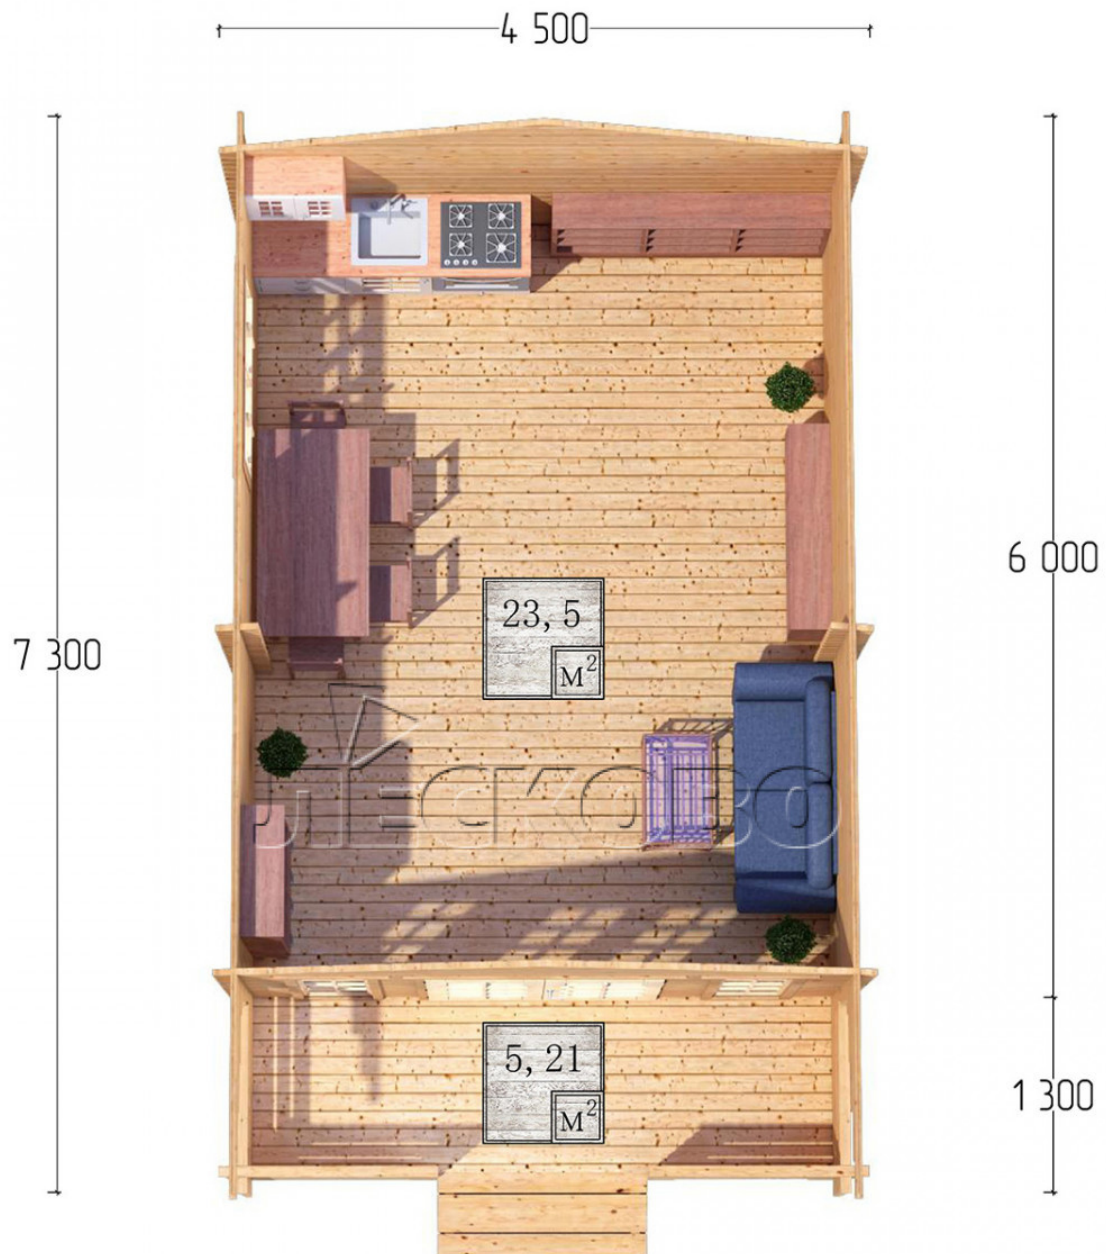

Log Cabin "DSK" series 4.5×6

Project Dimensions

4.5 × 6 / 29.4 m²

Full house set

5,374 €

Timber

45 MM

65 MM
+ 1,068 €

Project planning

Разрез

House Kit

- Wall kit: 44 × 145mm mini-chamber drying chamber with bowls for the project. The material of the tree is spruce, pine (GOST 8486). Humidity 12-14%. The height of the walls is 2.16 m;
- Logs, lower harness: board 45 × 145 mm chamber drying 10-12%;
- Floors: floorboard 35 mm, Chamber drying;
- Ceiling: imitation of a bar 20 × 135 mm, Chamber drying;
- Wooden windows, glass 4 mm, Single. Treatment with a colorless antiseptic. Hardware;

0.42×1.885 м.2 шт.

1.34×0.91 м.1 шт.

- Wooden doors;

1.62×1.885 м.1 шт.

7. Platbands: dry planed board 20 × 100 mm;

8. Roof: shingles.

9. Skirting board 35 mm.

+7 (4942) 499-770