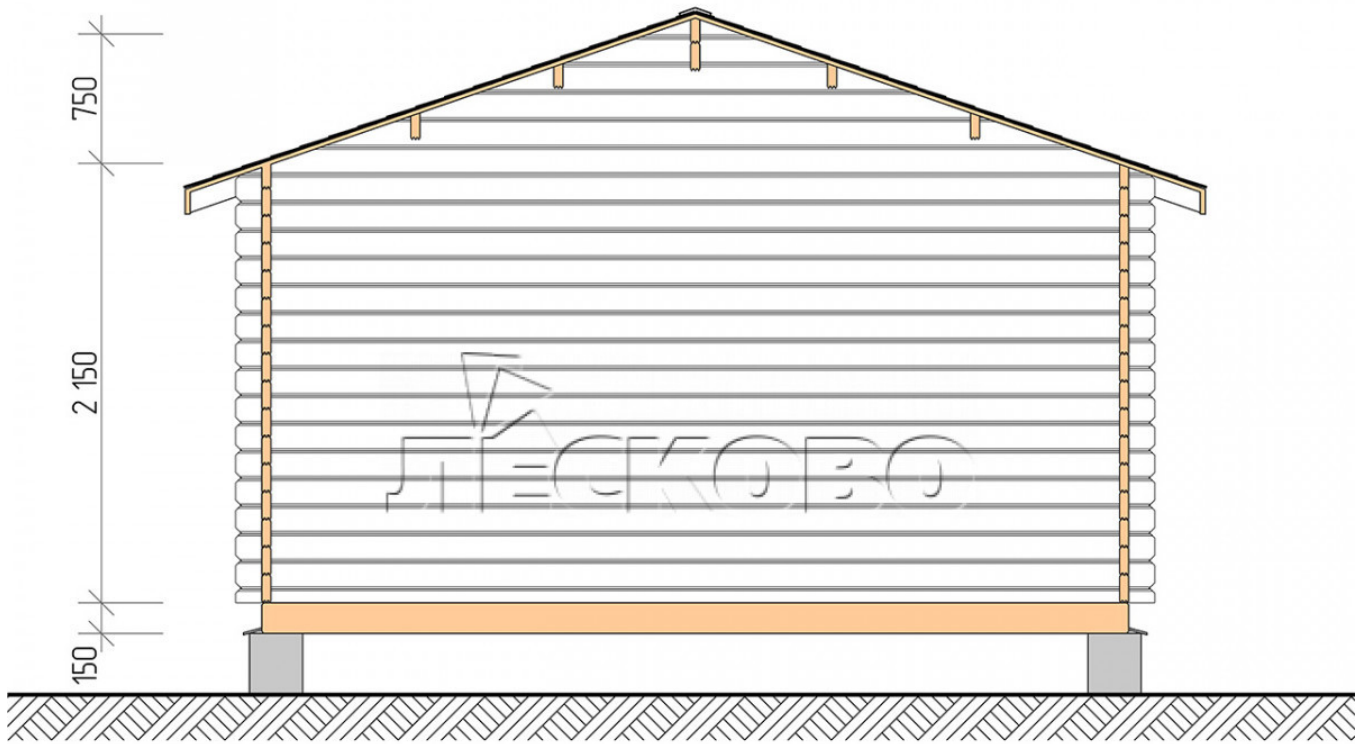

Log Cabin "DSK" series 4.5×6

Project Dimensions

4.5 × 6 / 29.4 m²

Full house set

4,560 €

Timber

45 mm

65 mm
+ 900 €

Project planning

Разрез

House Kit

- Wall kit: 44 × 145mm mini-chamber drying chamber with bowls for the project. The material of the tree is spruce, pine (GOST 8486). Humidity 12-14%. The height of the walls is 2.16 m;
- Logs, lower harness: board 45 × 145 mm chamber drying 10-12%;
- Floors: floorboard 35 mm, Chamber drying;
- Ceiling: imitation of a bar 20 × 135 mm, Chamber drying;
- Wooden windows, glass 4 mm, Single. Treatment with a colorless antiseptic. Hardware;

0.42×1.885 м.2 шт.

1.34×0.91 м.1 шт.

- Wooden doors;

1.62×1.885 м.1 шт.

7. Platbands: dry planed board 20 × 100 mm;

8. Roof: shingles.

9. Skirting board 35 mm.

+7 (4942) 499-770