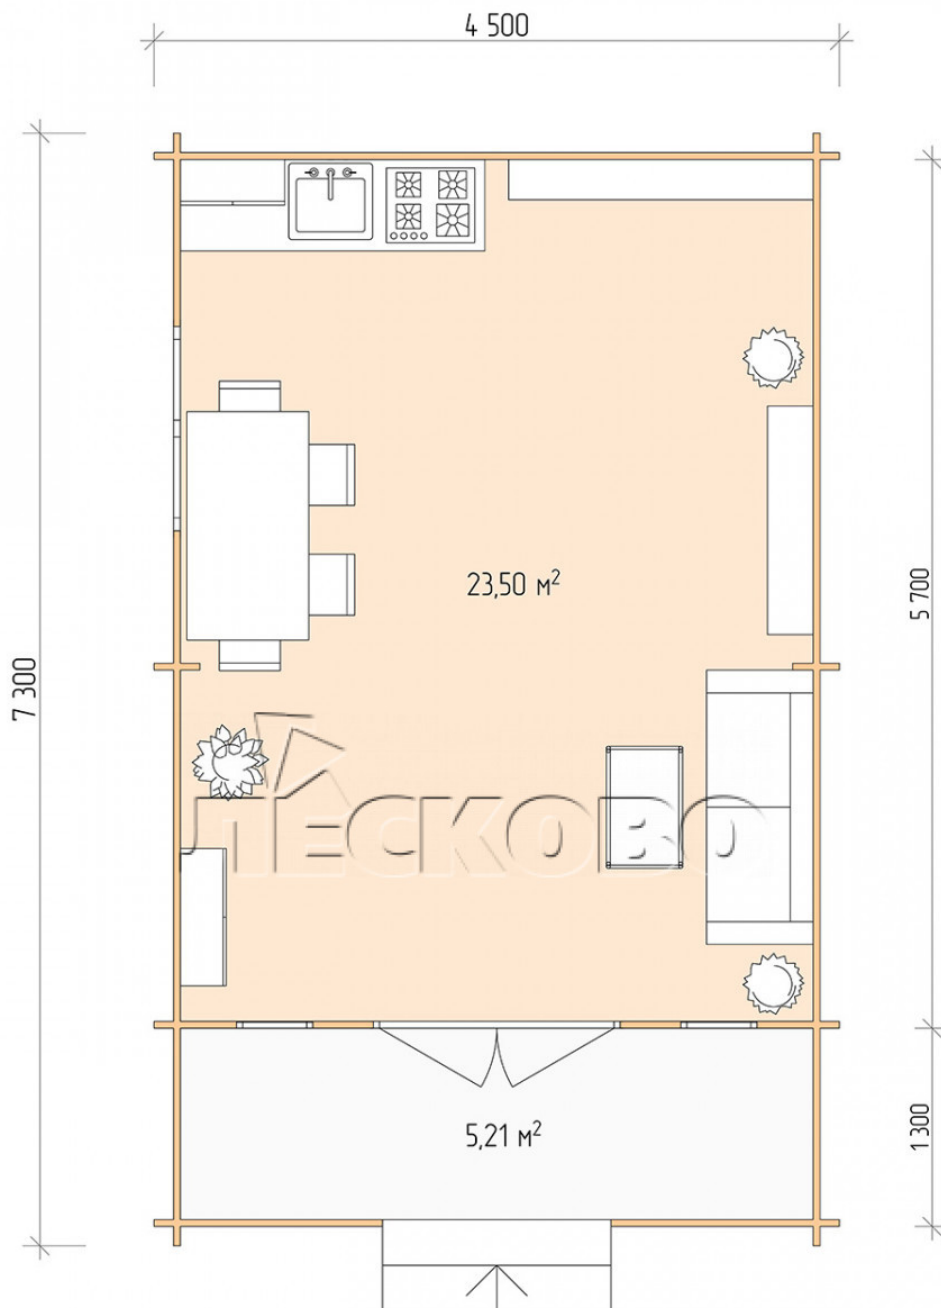

Log Cabin "DSK" series 4.5×6

Project Dimensions

4.5 × 6 / 29.4 m²

Full house set

5,374 €

Timber

45 MM

65 MM
+ 1,068 €

Project planning

Разрез

House Kit

- Wall kit: 44 × 145mm mini-chamber drying chamber with bowls for the project. The material of the tree is spruce, pine (GOST 8486). Humidity 12-14%. The height of the walls is 2.16 m;
- Logs, lower harness: board 45 × 145 mm chamber drying 10-12%;
- Floors: floorboard 35 mm, Chamber drying;
- Ceiling: imitation of a bar 20 × 135 mm, Chamber drying;
- Wooden windows, glass 4 mm, Single. Treatment with a colorless antiseptic. Hardware;

0.42×1.885 м.2 шт.

1.34×0.91 м.1 шт.

- Wooden doors;

1.62×1.885 м.1 шт.

7. Platbands: dry planed board 20 × 100 mm;

8. Roof: shingles.

9. Skirting board 35 mm.

+7 (4942) 499-770