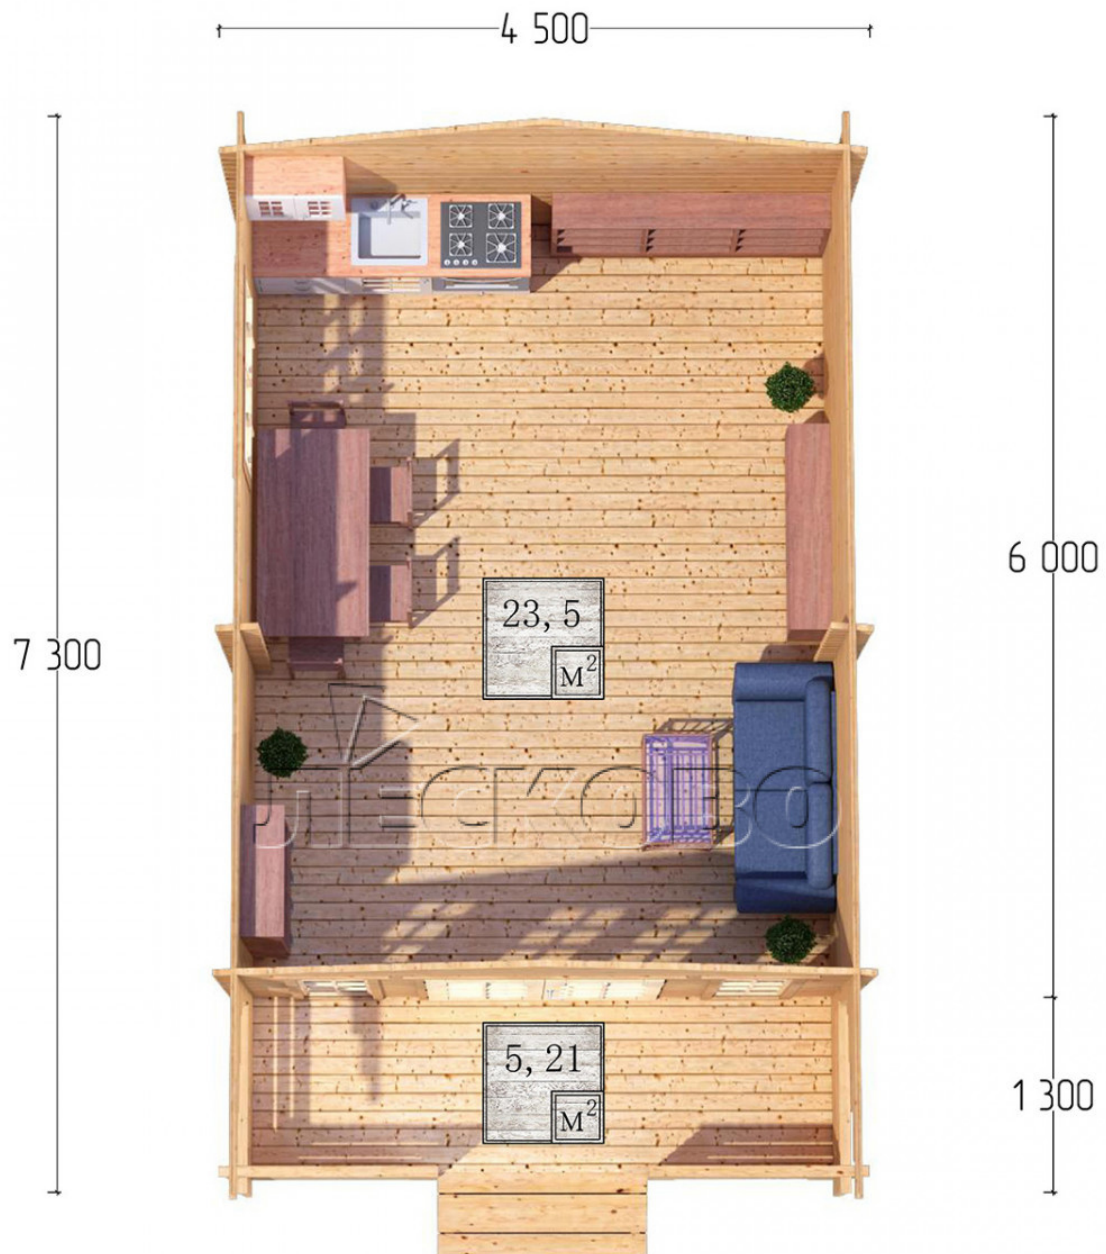

Log Cabin "DSK" series 4.5×6

Project Dimensions

4.5 × 6 / 29.4 m²

Full house set

4,331 €

Timber

45 MM

65 MM
+ 855 €

Project planning

Разрез

House Kit

- Wall kit: 44 × 145mm mini-chamber drying chamber with bowls for the project. The material of the tree is spruce, pine (GOST 8486). Humidity 12-14%. The height of the walls is 2.16 m;
- Logs, lower harness: board 45 × 145 mm chamber drying 10-12%;
- Floors: floorboard 35 mm, Chamber drying;
- Ceiling: imitation of a bar 20 × 135 mm, Chamber drying;
- Wooden windows, glass 4 mm, Single. Treatment with a colorless antiseptic. Hardware;

0.42×1.885 м.2 шт.

1.34×0.91 м.1 шт.

- Wooden doors;

1.62×1.885 м.1 шт.

7. Platbands: dry planed board 20 × 100 mm;

8. Roof: shingles.

9. Skirting board 35 mm.

+7 (4942) 499-770