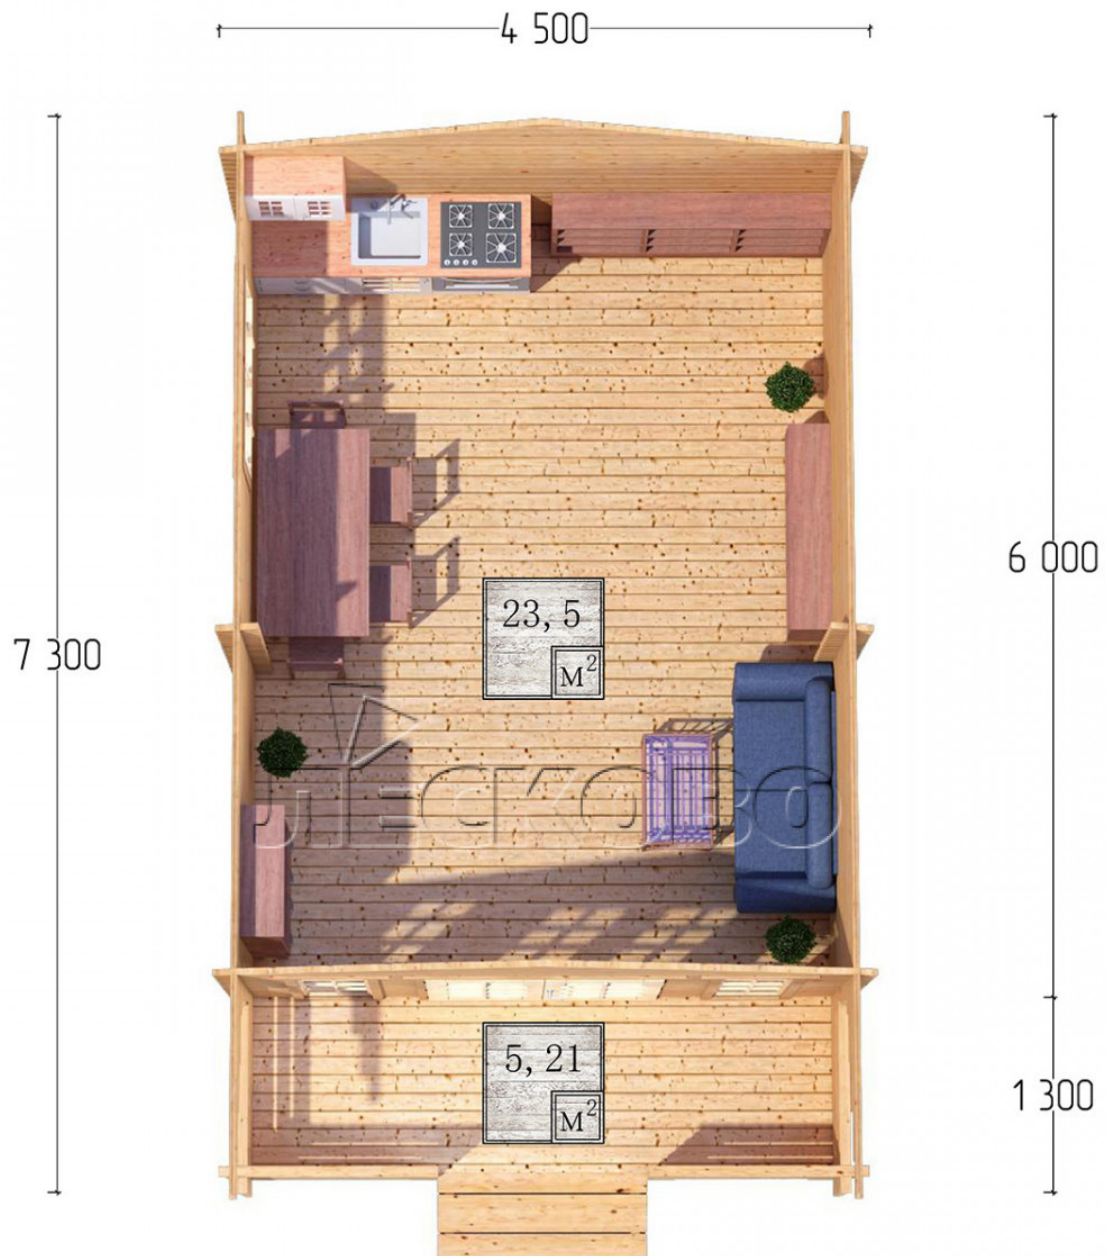

Log Cabin "DSK" series 4.5×6

Project Dimensions

4.5 × 6 / 29.4 m²

Full house set

4,560 €

Timber

45 mm

65 mm
+ 900 €

Project planning

Разрез

House Kit

- Wall kit: 44 × 145mm mini-chamber drying chamber with bowls for the project. The material of the tree is spruce, pine (GOST 8486). Humidity 12-14%. The height of the walls is 2.16 m;
- Logs, lower harness: board 45 × 145 mm chamber drying 10-12%;
- Floors: floorboard 35 mm, Chamber drying;
- Ceiling: imitation of a bar 20 × 135 mm, Chamber drying;
- Wooden windows, glass 4 mm, Single. Treatment with a colorless antiseptic. Hardware;

0.42×1.885 м.2 шт.

1.34×0.91 м.1 шт.

- Wooden doors;

1.62×1.885 м.1 шт.

7. Platbands: dry planed board 20 × 100 mm;

8. Roof: shingles.

9. Skirting board 35 mm.

+7 (4942) 499-770