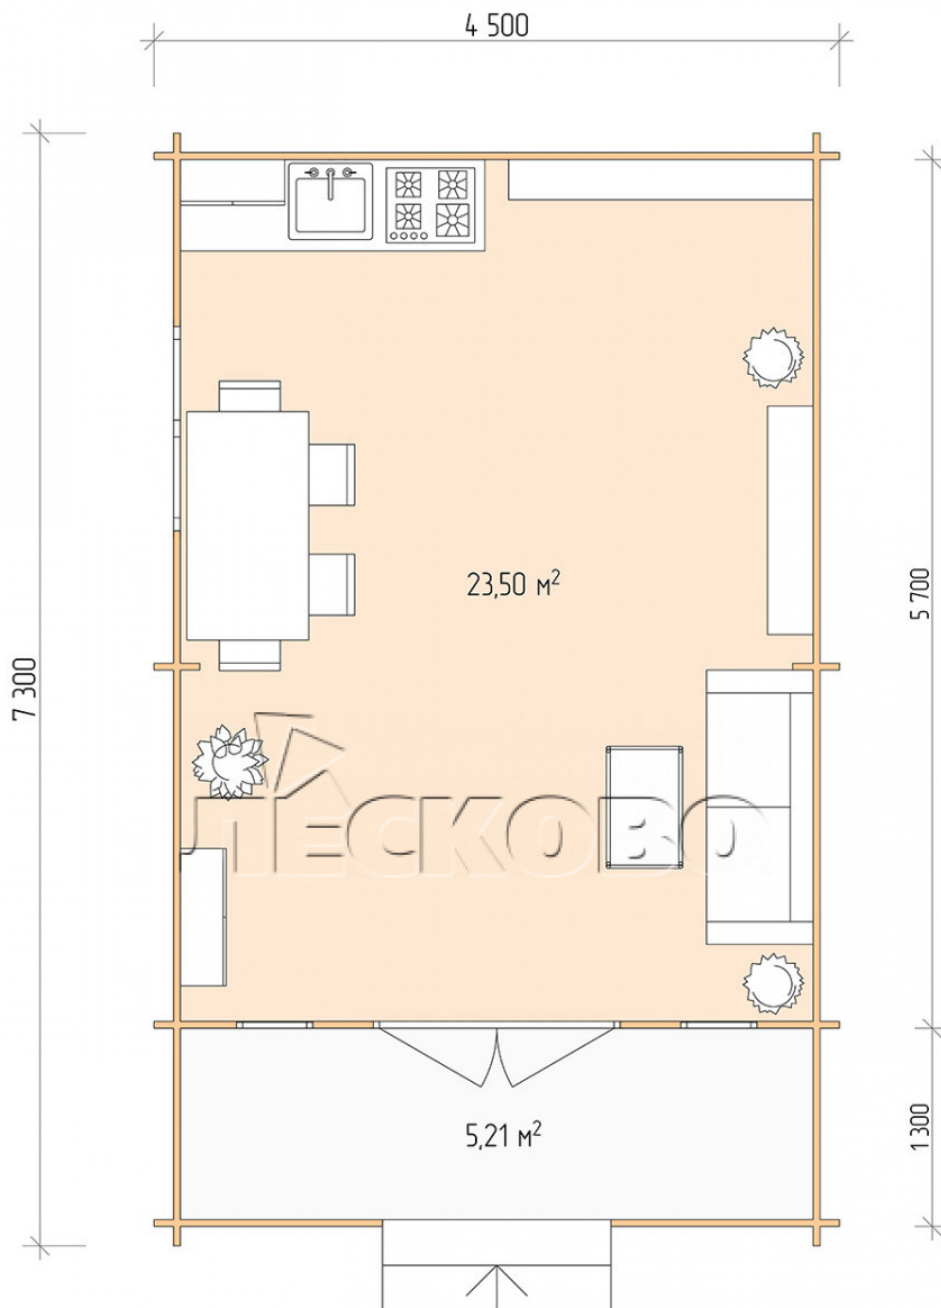

Log Cabin "DSK" series 4.5×6

Project Dimensions

4.5 × 6 / 29.4 m²

Full house set

4,560 €

Timber

45 mm

65 mm
+ 900 €

Project planning

Разрез

House Kit

- Wall kit: 44 × 145mm mini-chamber drying chamber with bowls for the project. The material of the tree is spruce, pine (GOST 8486). Humidity 12-14%. The height of the walls is 2.16 m;
- Logs, lower harness: board 45 × 145 mm chamber drying 10-12%;
- Floors: floorboard 35 mm, Chamber drying;
- Ceiling: imitation of a bar 20 × 135 mm, Chamber drying;
- Wooden windows, glass 4 mm, Single. Treatment with a colorless antiseptic. Hardware;

0.42×1.885 м.2 шт.

1.34×0.91 м.1 шт.

- Wooden doors;

1.62×1.885 м.1 шт.

7. Platbands: dry planed board 20 × 100 mm;

8. Roof: shingles.

9. Skirting board 35 mm.

+7 (4942) 499-770