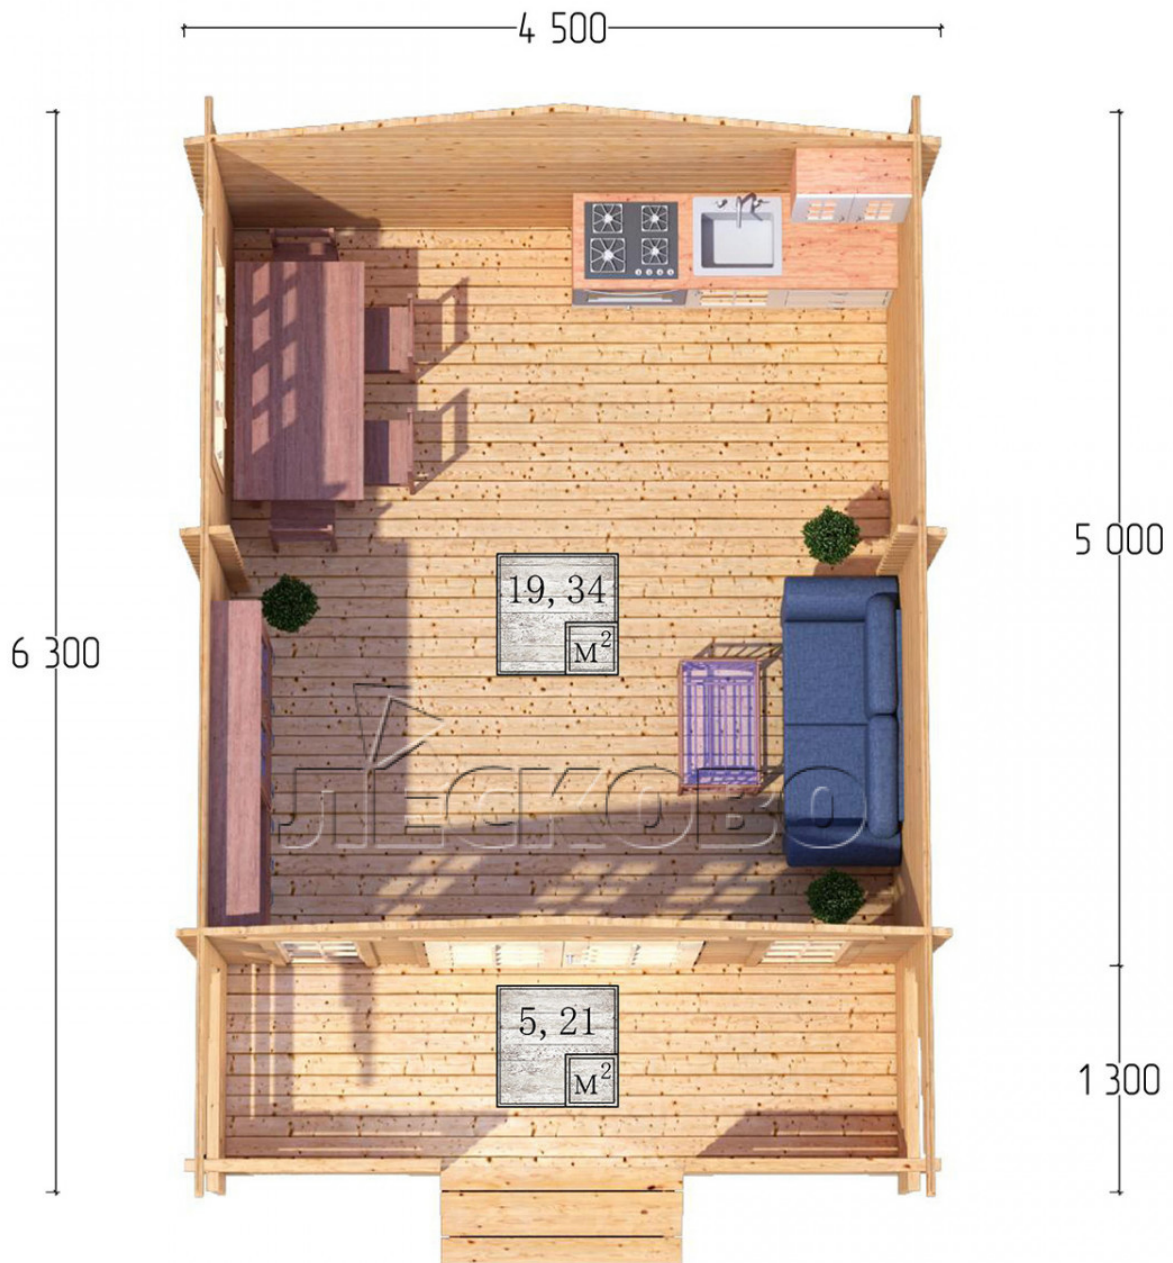

## Log Cabin "DSK" series 4.5×5

Project Dimensions

4.5 × 5 / 25.2 m<sup>2</sup>

Full house set

**3,961 €**

### Timber

45 MM

65 MM  
+ 782 €

# Разрез

## House Kit

- Wall kit: 44 × 145mm mini-chamber drying chamber with bowls for the project. The material of the tree is spruce, pine (GOST 8486). Humidity 12-14%. The height of the walls is 2.16 m;
- Logs, lower harness: board 45 × 145 mm chamber drying 10-12%;
- Floors: floorboard 35 mm, Chamber drying;
- Ceiling: imitation of a bar 20 × 135 mm, Chamber drying;
- Wooden windows, glass 4 mm, Single. Treatment with a colorless antiseptic. Hardware;