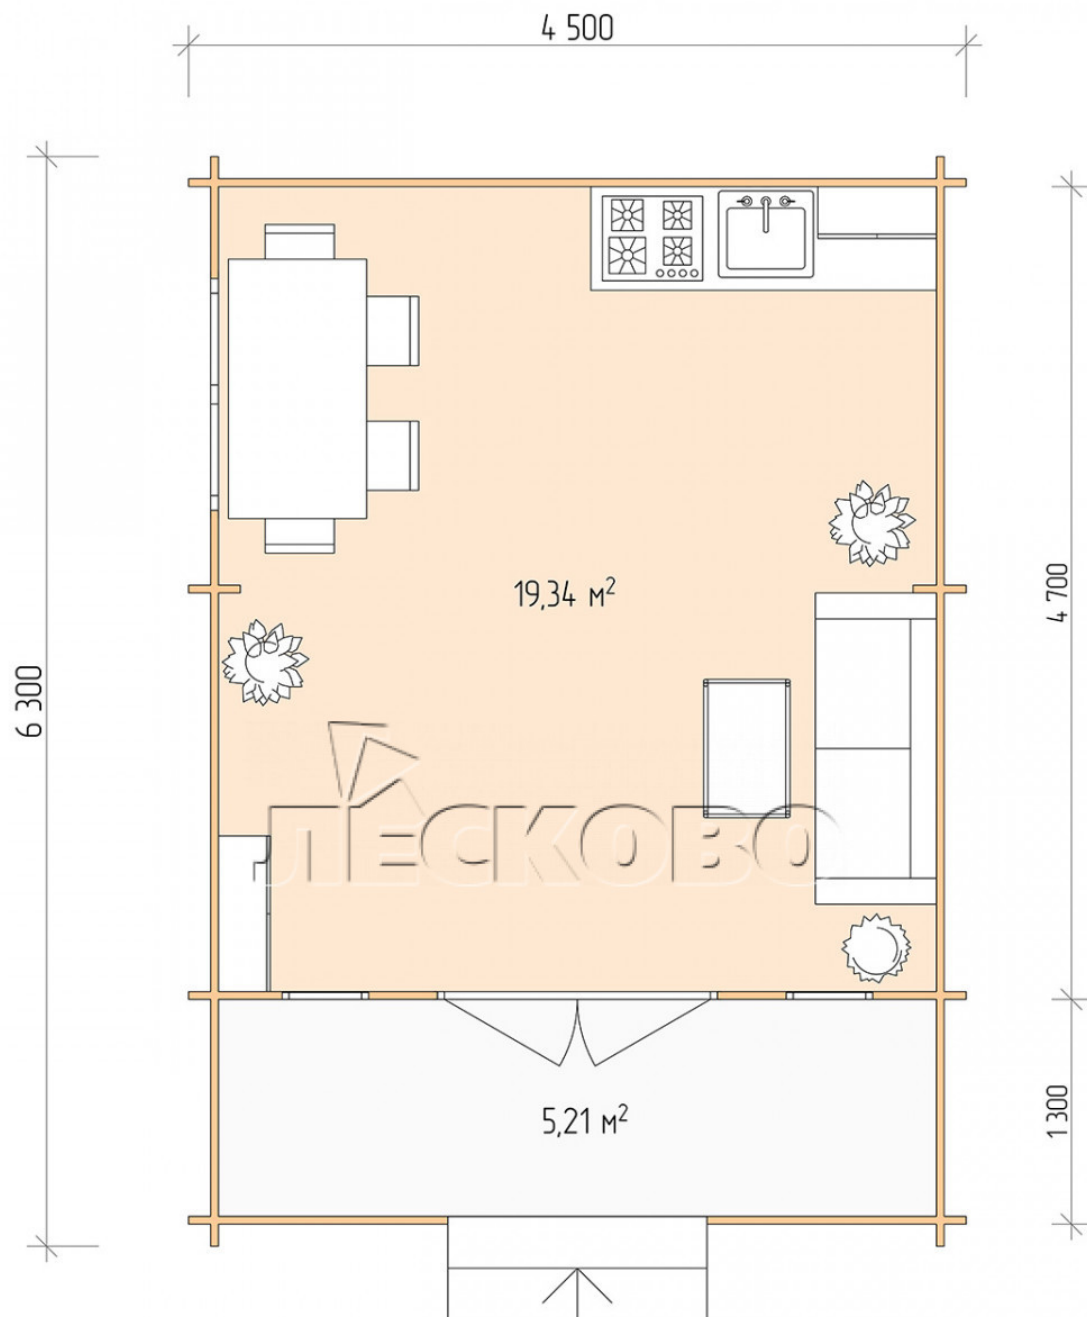

## Log Cabin "DSK" series 4.5×5

Project Dimensions

4.5 × 5 / 25.2 m<sup>2</sup>

Full house set

**3,961 €**

### Timber

45 MM

65 MM  
+ 782 €

# Разрез

## House Kit

- Wall kit: 44 × 145mm mini-chamber drying chamber with bowls for the project. The material of the tree is spruce, pine (GOST 8486). Humidity 12-14%. The height of the walls is 2.16 m;
- Logs, lower harness: board 45 × 145 mm chamber drying 10-12%;
- Floors: floorboard 35 mm, Chamber drying;
- Ceiling: imitation of a bar 20 × 135 mm, Chamber drying;
- Wooden windows, glass 4 mm, Single. Treatment with a colorless antiseptic. Hardware;