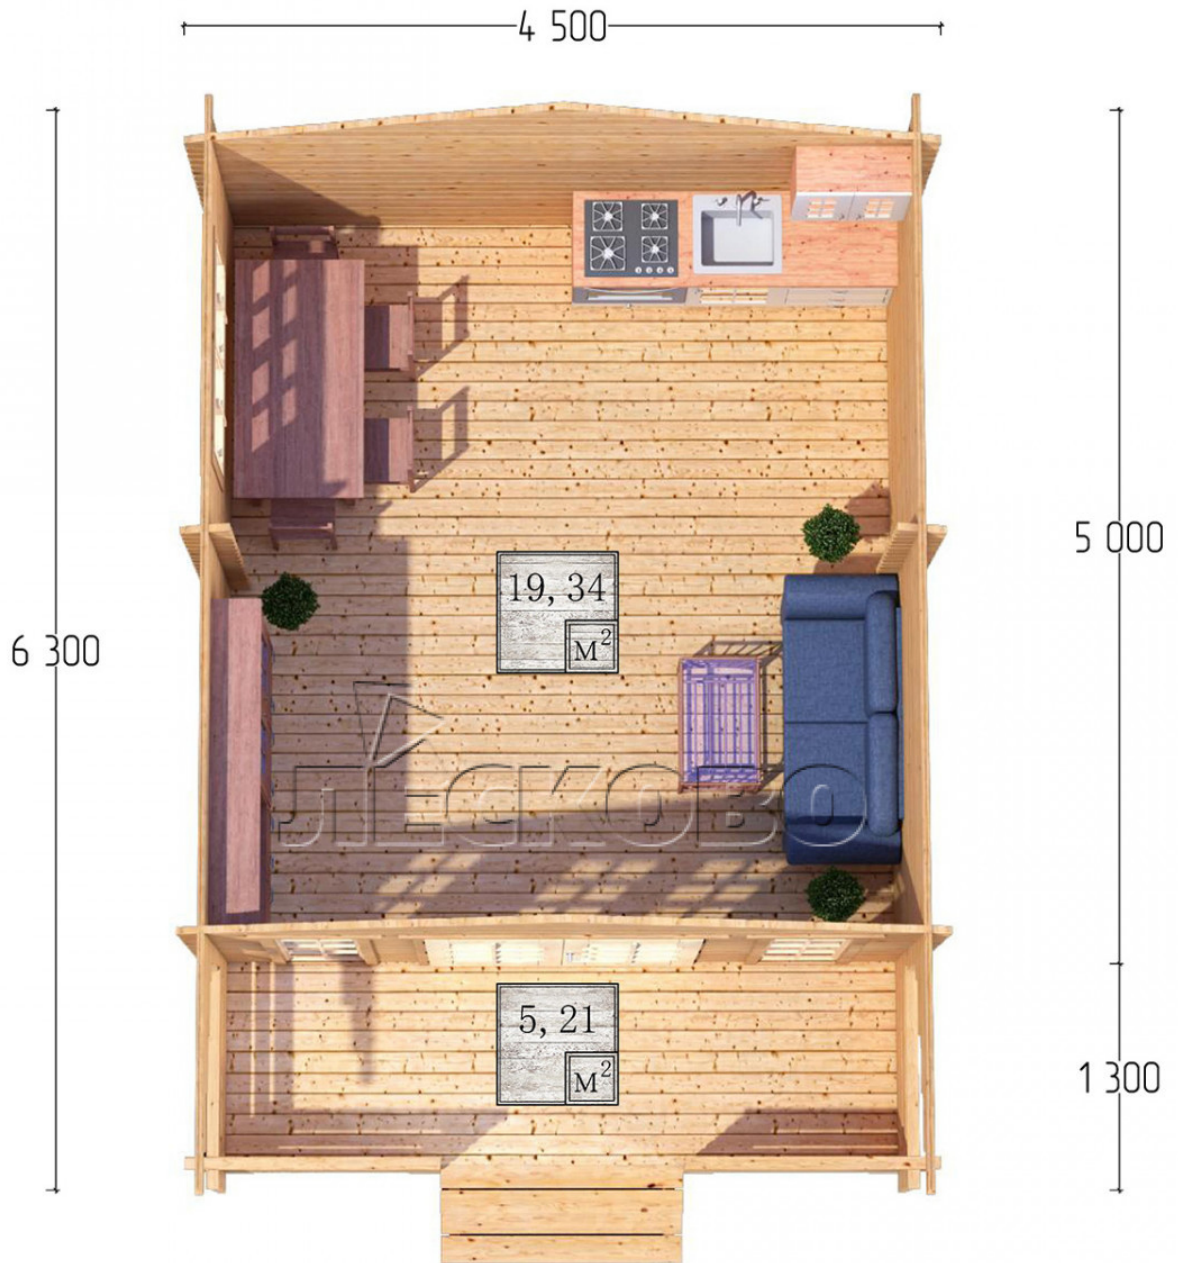

## Log Cabin "DSK" series 4.5×5

Project Dimensions

4.5 × 5 / 25.2 m<sup>2</sup>

Full house set

**4,108 €**

### Timber

45 MM

65 MM  
+ 811 €

# Разрез

## House Kit

- Wall kit: 44 × 145mm mini-chamber drying chamber with bowls for the project. The material of the tree is spruce, pine (GOST 8486). Humidity 12-14%. The height of the walls is 2.16 m;
- Logs, lower harness: board 45 × 145 mm chamber drying 10-12%;
- Floors: floorboard 35 mm, Chamber drying;
- Ceiling: imitation of a bar 20 × 135 mm, Chamber drying;
- Wooden windows, glass 4 mm, Single. Treatment with a colorless antiseptic. Hardware;