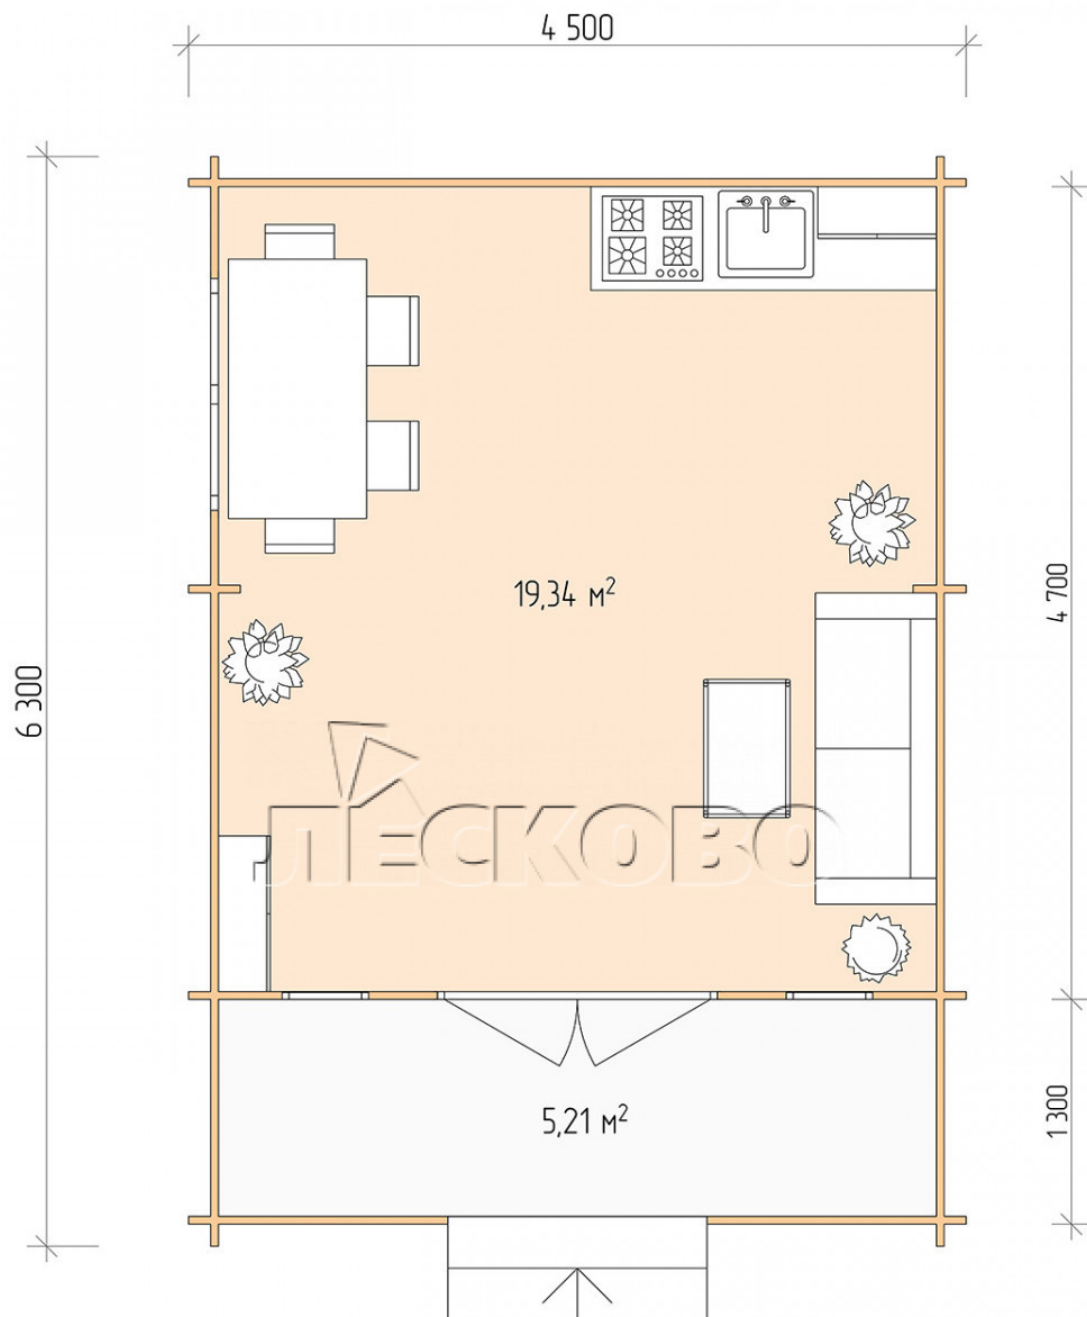

## Log Cabin "DSK" series 4.5×5

Project Dimensions

4.5 × 5 / 25.2 m<sup>2</sup>

Full house set

**4,108 €**

### Timber

45 MM

65 MM  
+ 811 €

# Разрез

## House Kit

- Wall kit: 44 × 145mm mini-chamber drying chamber with bowls for the project. The material of the tree is spruce, pine (GOST 8486). Humidity 12-14%. The height of the walls is 2.16 m;
- Logs, lower harness: board 45 × 145 mm chamber drying 10-12%;
- Floors: floorboard 35 mm, Chamber drying;
- Ceiling: imitation of a bar 20 × 135 mm, Chamber drying;
- Wooden windows, glass 4 mm, Single. Treatment with a colorless antiseptic. Hardware;