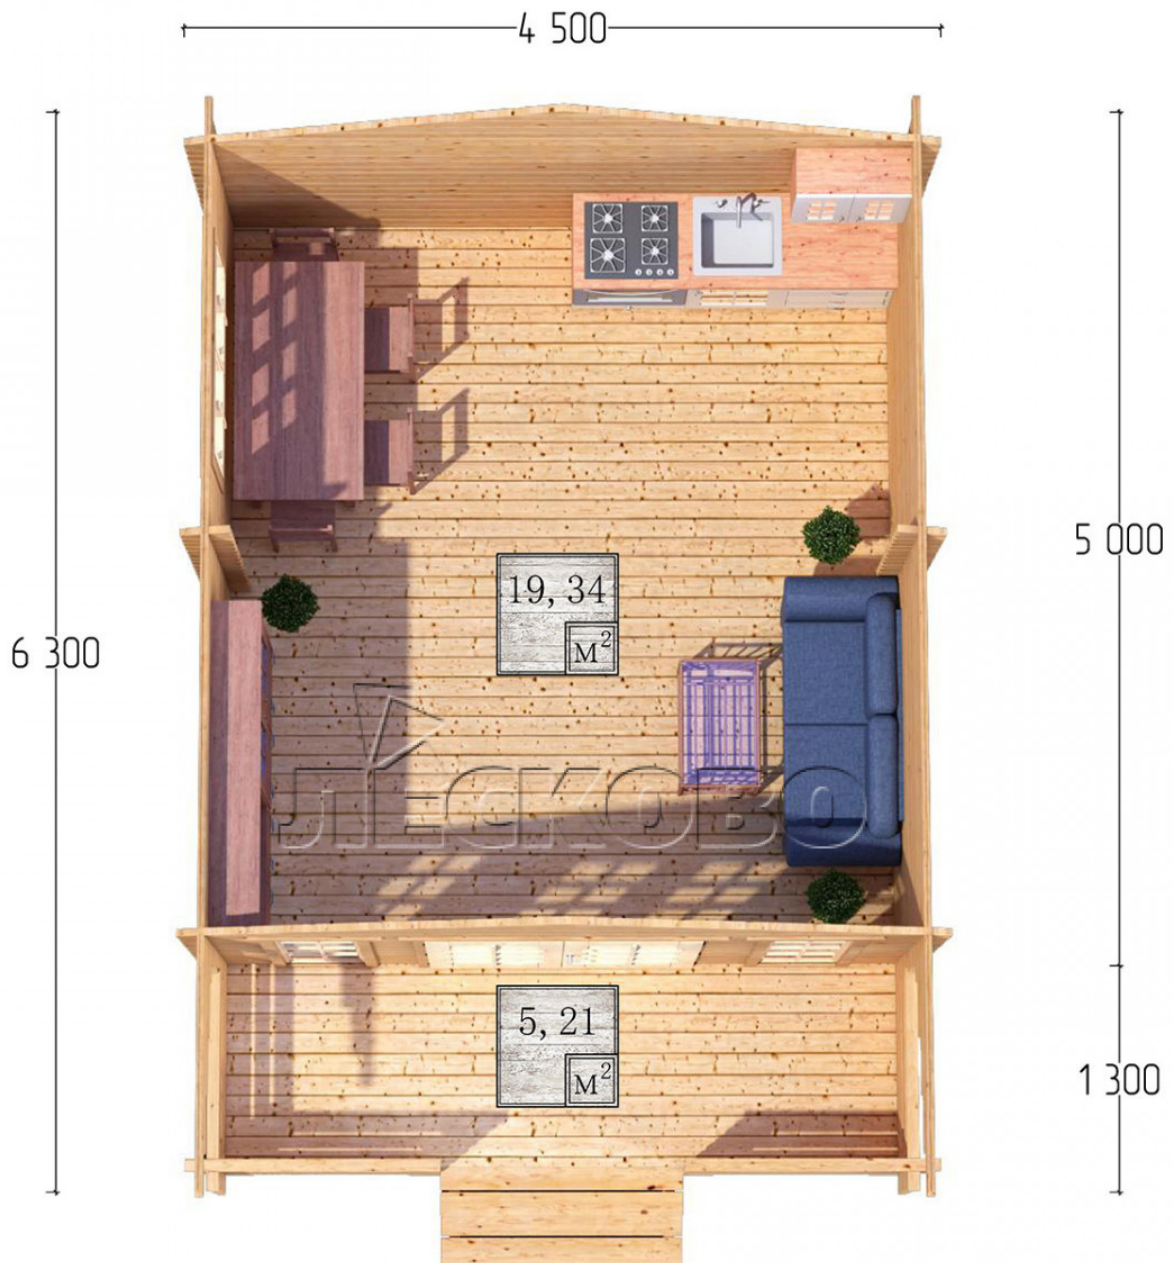

Log Cabin "DSK" series 4.5×5

Project Dimensions

4.5 × 5 / 25.2 m²

Full house set

4,968 €

Timber

45 MM

65 MM
+ 984 €

Project planning

Разрез

House Kit

- Wall kit: 44 × 145mm mini-chamber drying chamber with bowls for the project. The material of the tree is spruce, pine (GOST 8486). Humidity 12-14%. The height of the walls is 2.16 m;
- Logs, lower harness: board 45 × 145 mm chamber drying 10-12%;
- Floors: floorboard 35 mm, Chamber drying;
- Ceiling: imitation of a bar 20 × 135 mm, Chamber drying;
- Wooden windows, glass 4 mm, Single. Treatment with a colorless antiseptic. Hardware;

0.42×1.885 м.2 шт.

1.34×0.91 м.1 шт.

- Wooden doors;

1.62×1.885 м.1 шт.

7. Platbands: dry planed board 20 × 100 mm;

8. Roof: shingles.

9. Skirting board 35 mm.

+7 (4942) 499-770