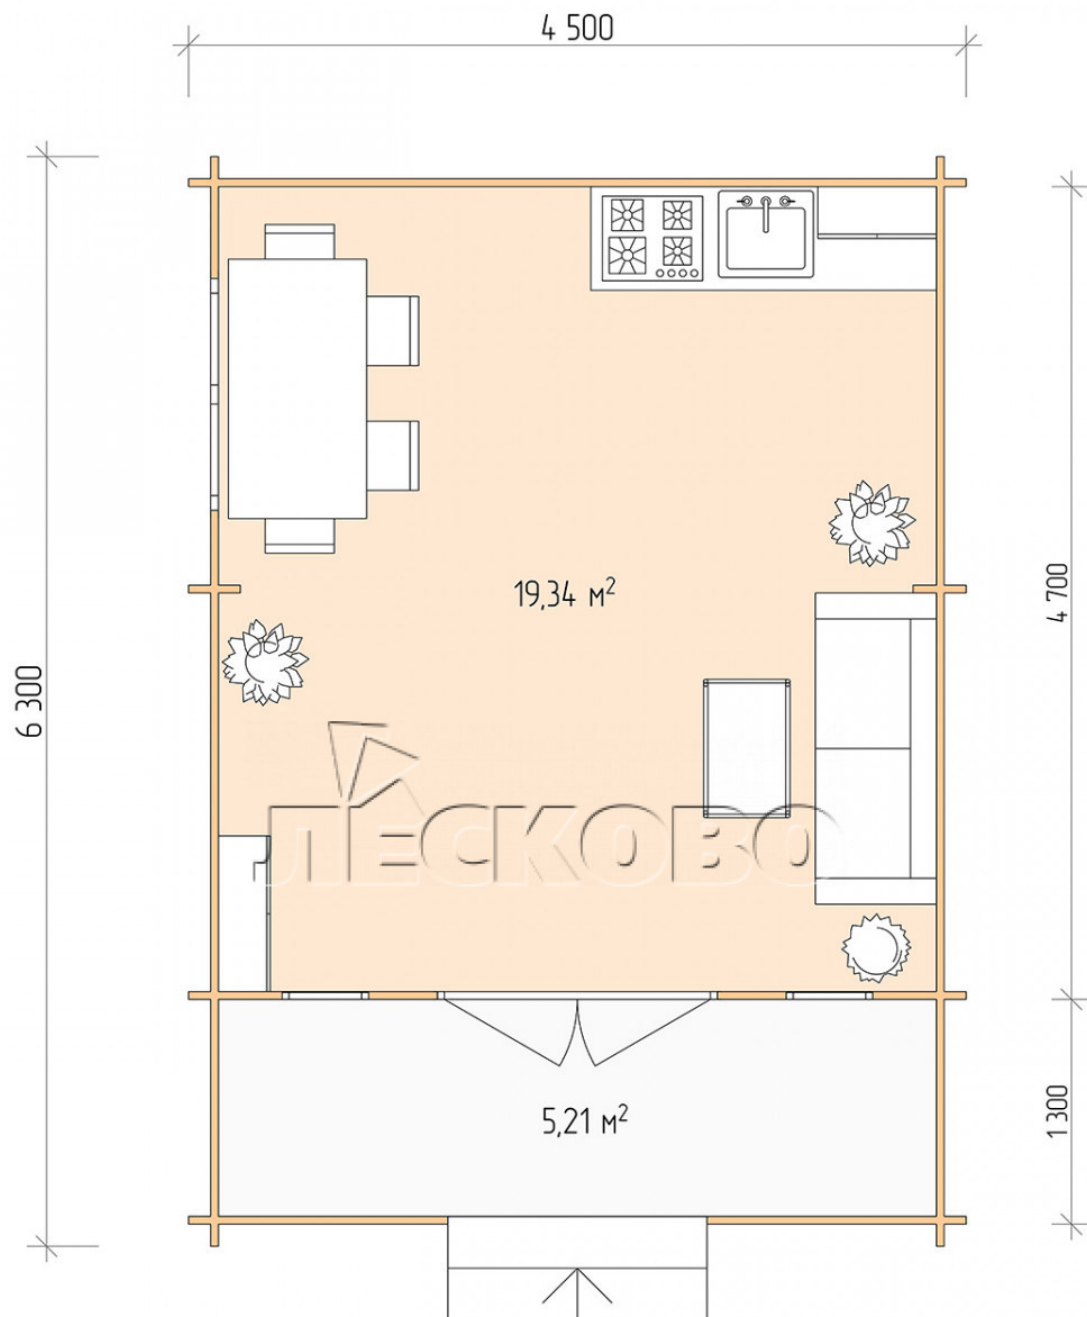

Log Cabin "DSK" series 4.5×5

Project Dimensions

4.5 × 5 / 25.2 m²

Full house set

4,968 €

Timber

45 MM

65 MM
+ 984 €

Project planning

Разрез

House Kit

- Wall kit: 44 × 145mm mini-chamber drying chamber with bowls for the project. The material of the tree is spruce, pine (GOST 8486). Humidity 12-14%. The height of the walls is 2.16 m;
- Logs, lower harness: board 45 × 145 mm chamber drying 10-12%;
- Floors: floorboard 35 mm, Chamber drying;
- Ceiling: imitation of a bar 20 × 135 mm, Chamber drying;
- Wooden windows, glass 4 mm, Single. Treatment with a colorless antiseptic. Hardware;

0.42×1.885 м.2 шт.

1.34×0.91 м.1 шт.

- Wooden doors;

1.62×1.885 м.1 шт.

7. Platbands: dry planed board 20 × 100 mm;

8. Roof: shingles.

9. Skirting board 35 mm.

+7 (4942) 499-770