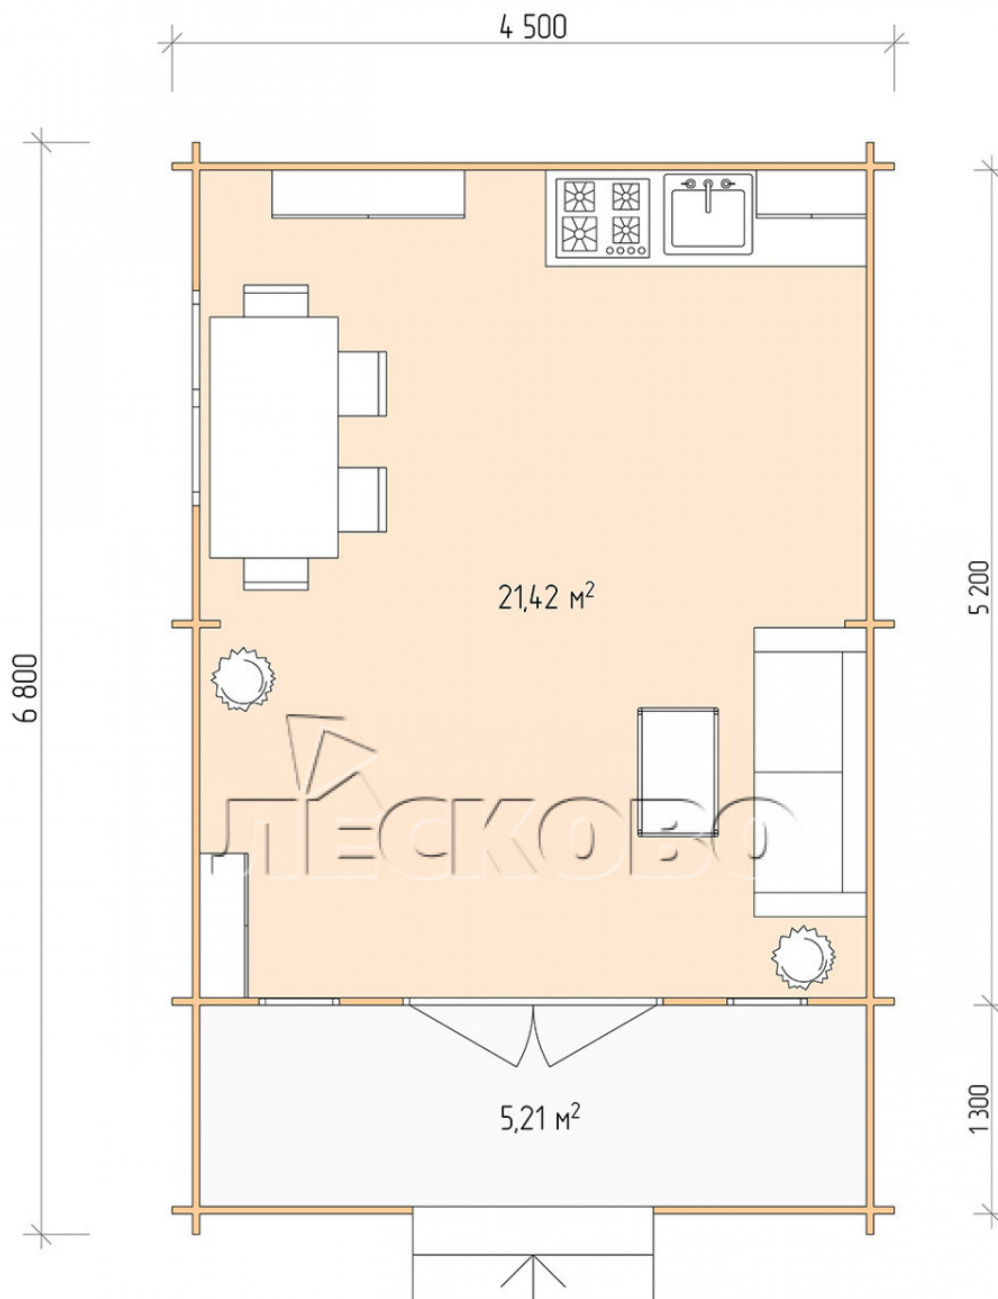

Log Cabin "DSK" series 4.5×5.5

Project Dimensions

4.5 × 5.5 / 27.3 m²

Full house set

4,209 €

Timber

45 MM

65 MM
+ 831 €

Project planning

Разрез

House Kit

- Wall kit: 44 × 145mm mini-chamber drying chamber with bowls for the project. The material of the tree is spruce, pine (GOST 8486). Humidity 12-14%. The height of the walls is 2.16 m;
- Logs, lower harness: board 45 × 145 mm chamber drying 10-12%;
- Floors: floorboard 35 mm, Chamber drying;
- Ceiling: imitation of a bar 20 × 135 mm, Chamber drying;
- Wooden windows, glass 4 mm, Single. Treatment with a colorless antiseptic. Hardware;

0.42×1.885 м.2 шт.

1.34×0.91 м.1 шт.

- Wooden doors;

1.62×1.885 м.1 шт.

7. Platbands: dry planed board 20 × 100 mm;

8. Roof: shingles.

9. Skirting board 35 mm.

+7 (4942) 499-770