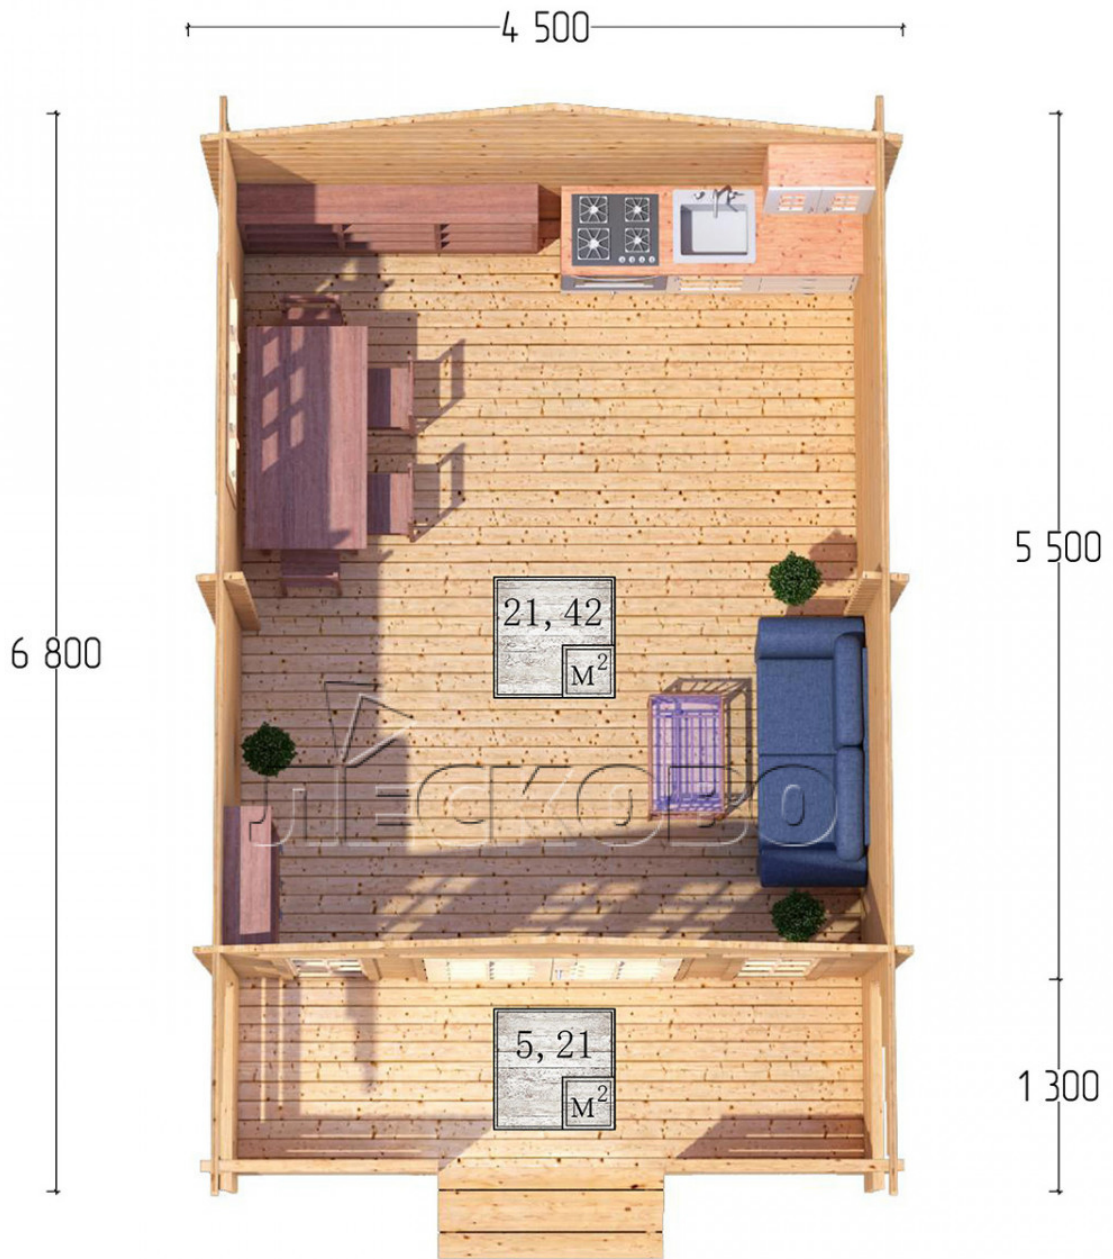

## Log Cabin "DSK" series 4.5×5.5

Project Dimensions

4.5 × 5.5 / 27.3 m<sup>2</sup>

Full house set

**5,263 €**

### Timber

45 MM

65 MM  
+ 1,045 €

# Разрез

## House Kit

- Wall kit: 44 × 145mm mini-chamber drying chamber with bowls for the project. The material of the tree is spruce, pine (GOST 8486). Humidity 12-14%. The height of the walls is 2.16 m;
- Logs, lower harness: board 45 × 145 mm chamber drying 10-12%;
- Floors: floorboard 35 mm, Chamber drying;
- Ceiling: imitation of a bar 20 × 135 mm, Chamber drying;
- Wooden windows, glass 4 mm, Single. Treatment with a colorless antiseptic. Hardware;