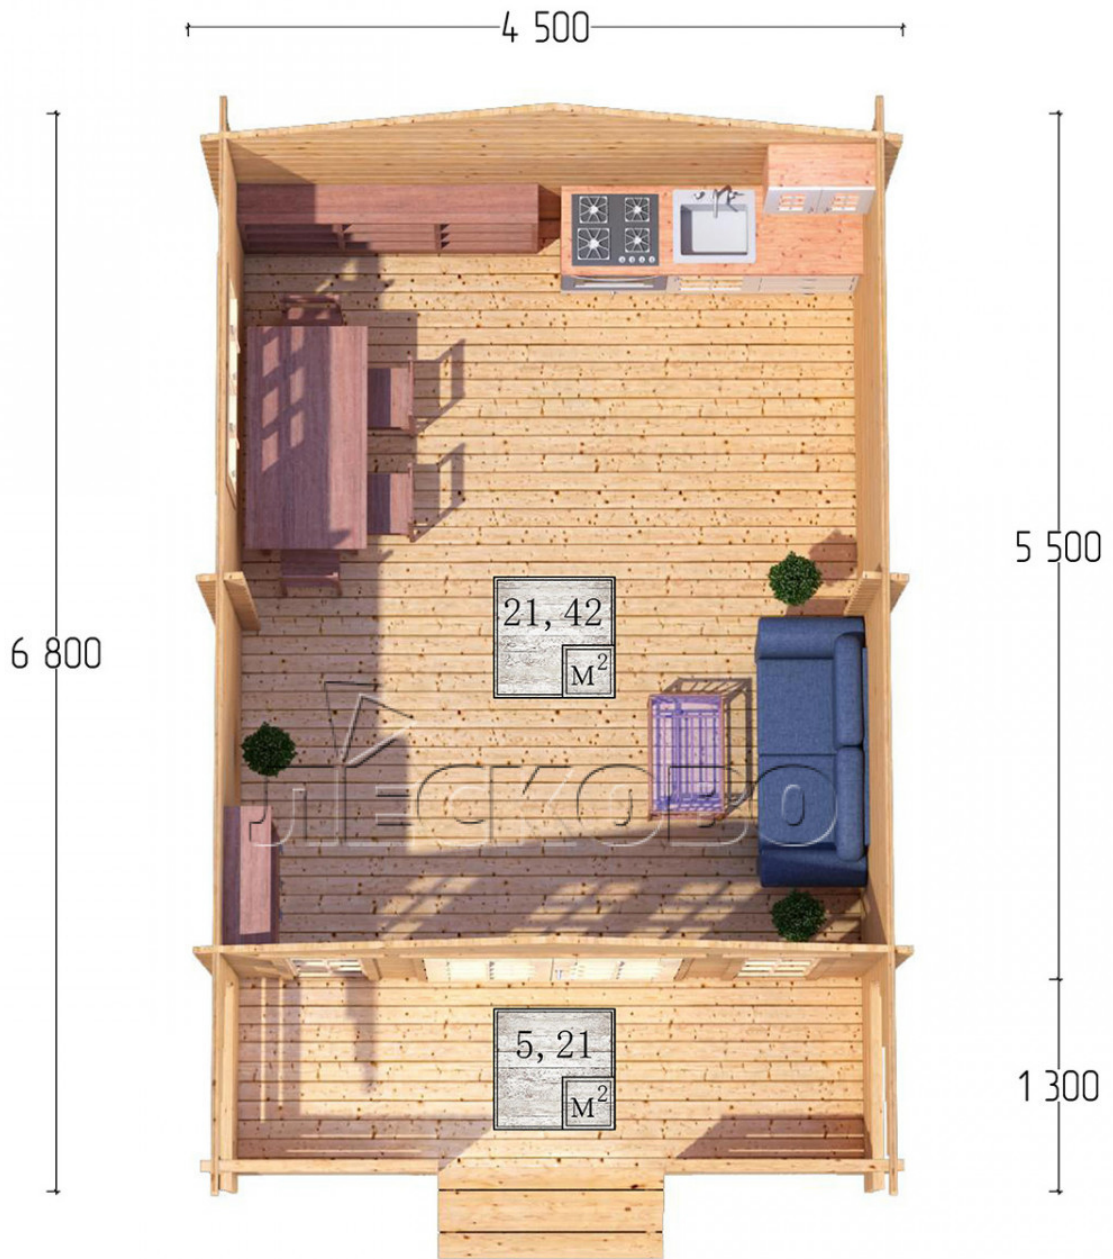

Log Cabin "DSK" series 4.5×5.5

Project Dimensions

4.5 × 5.5 / 27.3 m²

Full house set

4,209 €

Timber

45 MM

65 MM
+ 831 €

Project planning

Разрез

House Kit

- Wall kit: 44 × 145mm mini-chamber drying chamber with bowls for the project. The material of the tree is spruce, pine (GOST 8486). Humidity 12-14%. The height of the walls is 2.16 m;
- Logs, lower harness: board 45 × 145 mm chamber drying 10-12%;
- Floors: floorboard 35 mm, Chamber drying;
- Ceiling: imitation of a bar 20 × 135 mm, Chamber drying;
- Wooden windows, glass 4 mm, Single. Treatment with a colorless antiseptic. Hardware;

0.42×1.885 м.2 шт.

1.34×0.91 м.1 шт.

- Wooden doors;

1.62×1.885 м.1 шт.

7. Platbands: dry planed board 20 × 100 mm;

8. Roof: shingles.

9. Skirting board 35 mm.

+7 (4942) 499-770