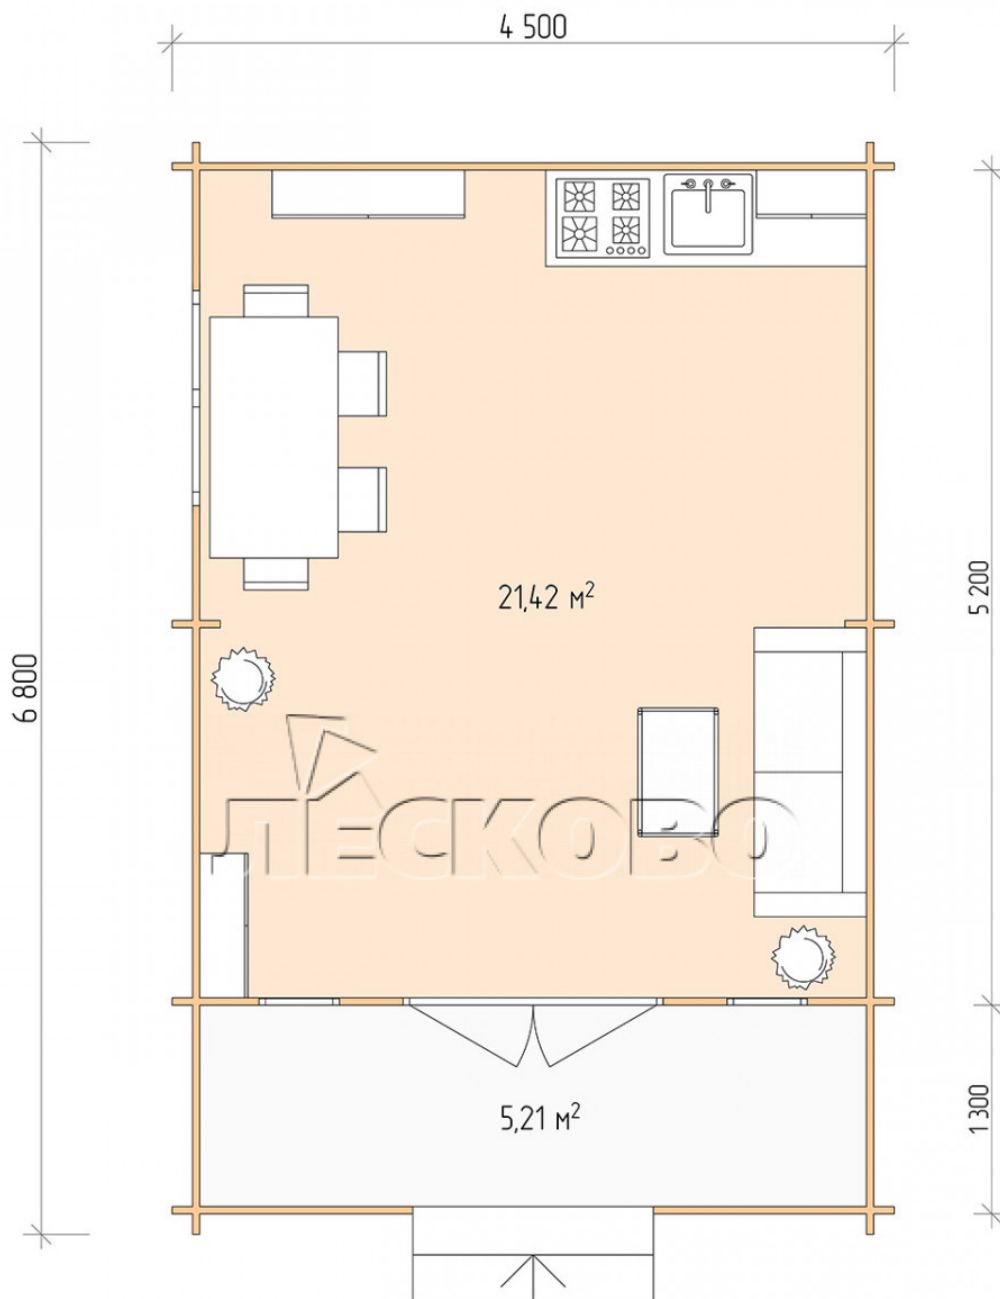

## Log Cabin "DSK" series 4.5×5.5

Project Dimensions

4.5 × 5.5 / 27.3 m<sup>2</sup>

Full house set

**4,365 €**

### Timber

45 MM

65 MM  
+ 861 €

# Разрез

## House Kit

- Wall kit: 44 × 145mm mini-chamber drying chamber with bowls for the project. The material of the tree is spruce, pine (GOST 8486). Humidity 12-14%. The height of the walls is 2.16 m;
- Logs, lower harness: board 45 × 145 mm chamber drying 10-12%;
- Floors: floorboard 35 mm, Chamber drying;
- Ceiling: imitation of a bar 20 × 135 mm, Chamber drying;
- Wooden windows, glass 4 mm, Single. Treatment with a colorless antiseptic. Hardware;