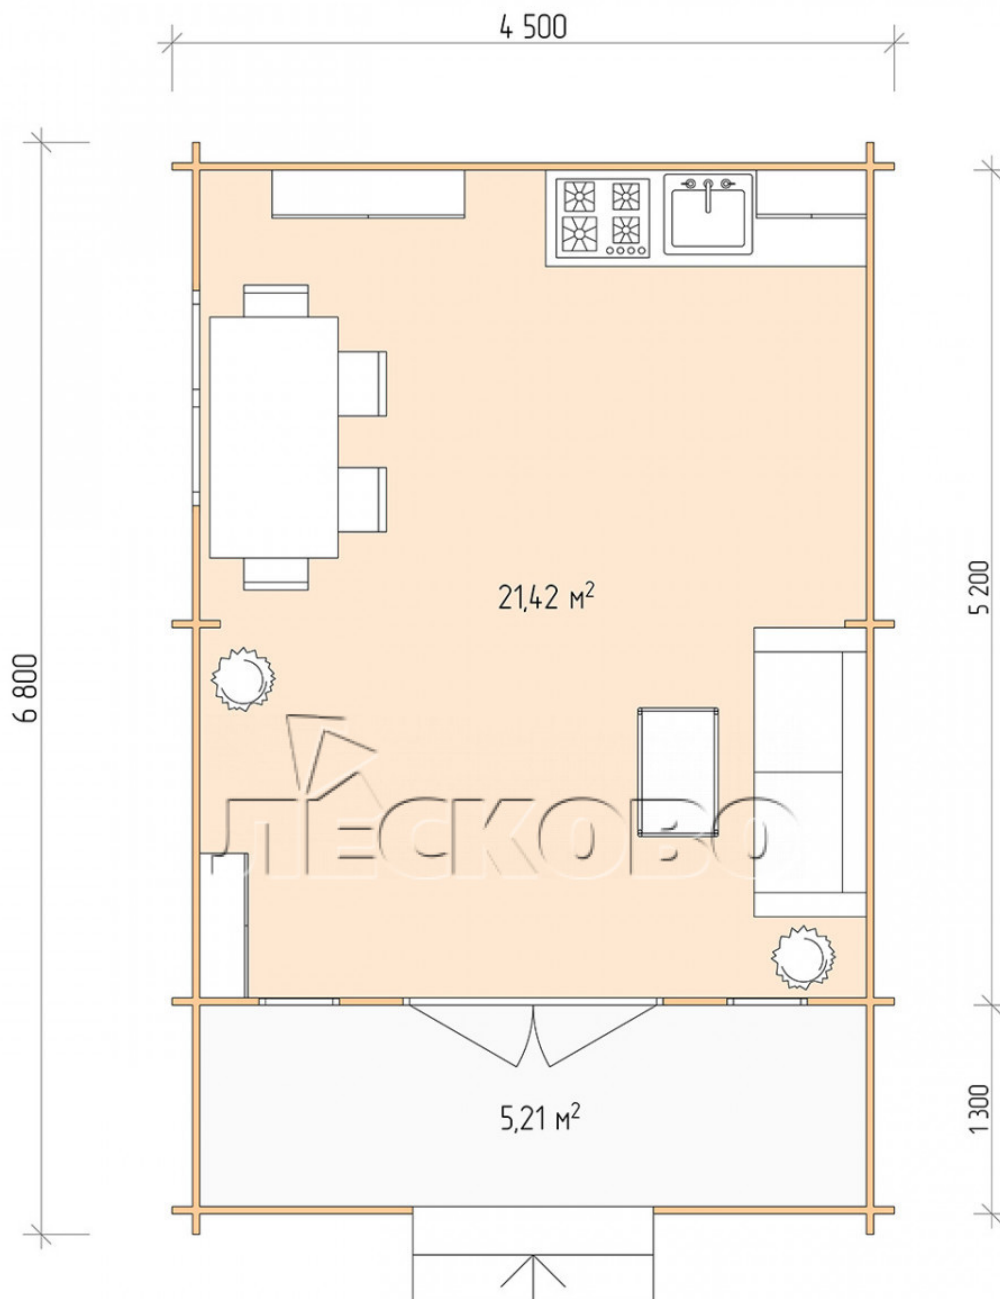

## Log Cabin "DSK" series 4.5×5.5

Project Dimensions

4.5 × 5.5 / 27.3 m<sup>2</sup>

Full house set

**5,263 €**

# Разрез

## House Kit

- Wall kit: 44 × 145mm mini-chamber drying chamber with bowls for the project. The material of the tree is spruce, pine (GOST 8486). Humidity 12-14%. The height of the walls is 2.16 m;
- Logs, lower harness: board 45 × 145 mm chamber drying 10-12%;
- Floors: floorboard 35 mm, Chamber drying;
- Ceiling: imitation of a bar 20 × 135 mm, Chamber drying;
- Wooden windows, glass 4 mm, Single. Treatment with a colorless antiseptic. Hardware;

0.42×1.885 м.2 шт.

1.34×0.91 м.1 шт.

- Wooden doors;

1.62×1.885 м.1 шт.

7. Platbands: dry planed board 20 × 100 mm;

8. Roof: shingles.

9. Skirting board 35 mm.

+7 (4942) 499-770