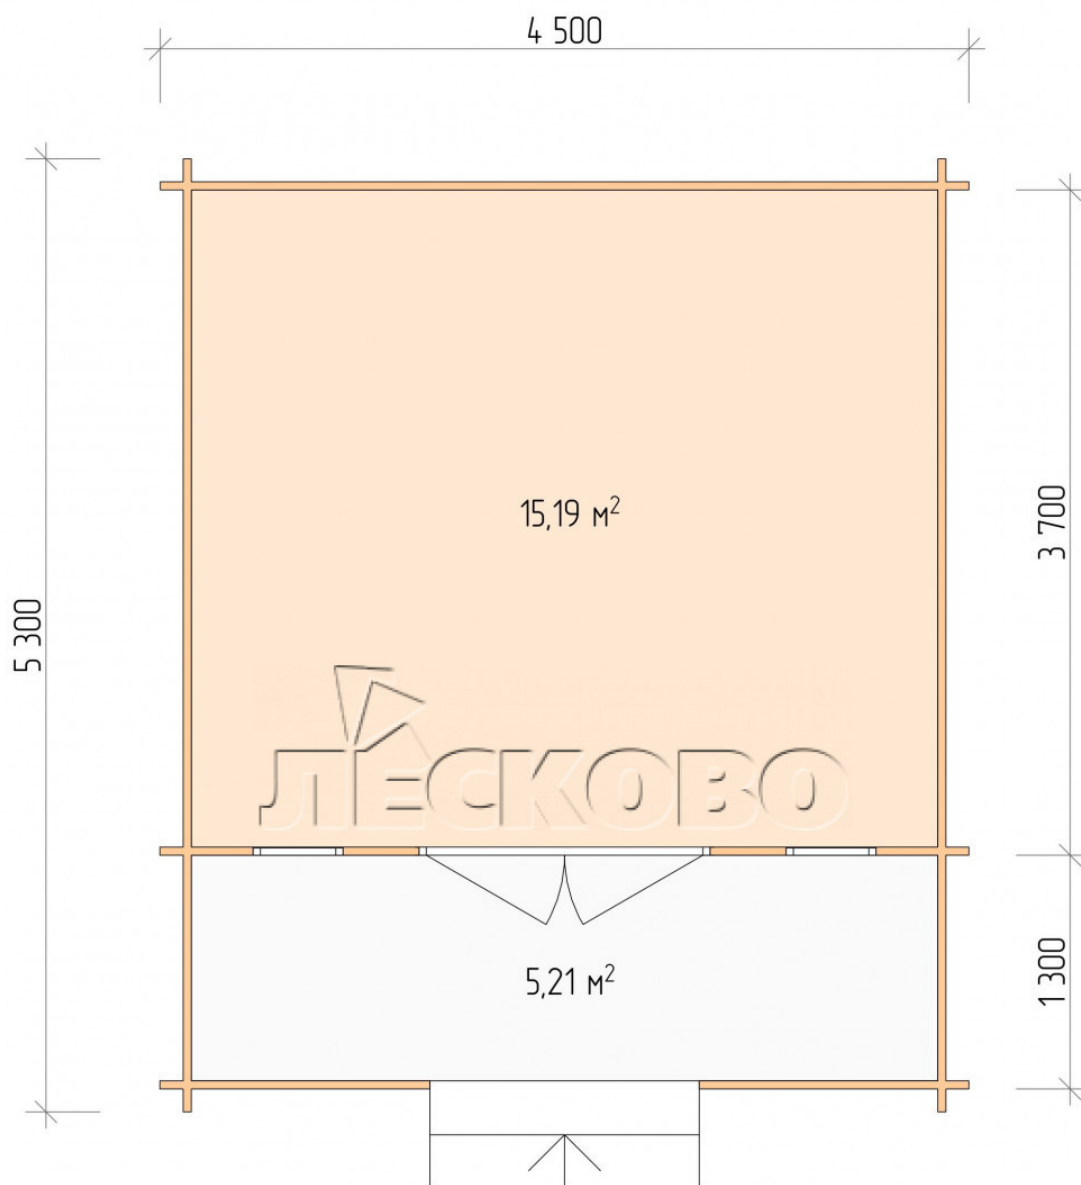

Log Cabin "DSK" series 4.5×4

Project Dimensions

4.5 × 4 / 21 m²

Full house set

3,592 €

Timber

45 MM

65 MM
+ 748 €

Project planning

4 500

4 000

Разрез

House Kit

- Wall kit: 44 × 145mm mini-chamber drying chamber with bowls for the project. The material of the tree is spruce, pine (GOST 8486). Humidity 12-14%. The height of the walls is 2.16 m;
- Logs, lower harness: board 45 × 145 mm chamber drying 10-12%;
- Floors: floorboard 35 mm, Chamber drying;
- Ceiling: imitation of a bar 20 × 135 mm, Chamber drying;
- Wooden windows, glass 4 mm, Single. Treatment with a colorless antiseptic. Hardware;

0.42×1.885 м.2 шт.

- Wooden doors;

1.62×1.885 м.1 шт.

7. Platbands: dry planed board 20 × 100 mm;

8. Roof: shingles.

9. Skirting board 35 mm.

+7 (4942) 499-770

156014, г. Кострома, ул. Базовая, д. 8