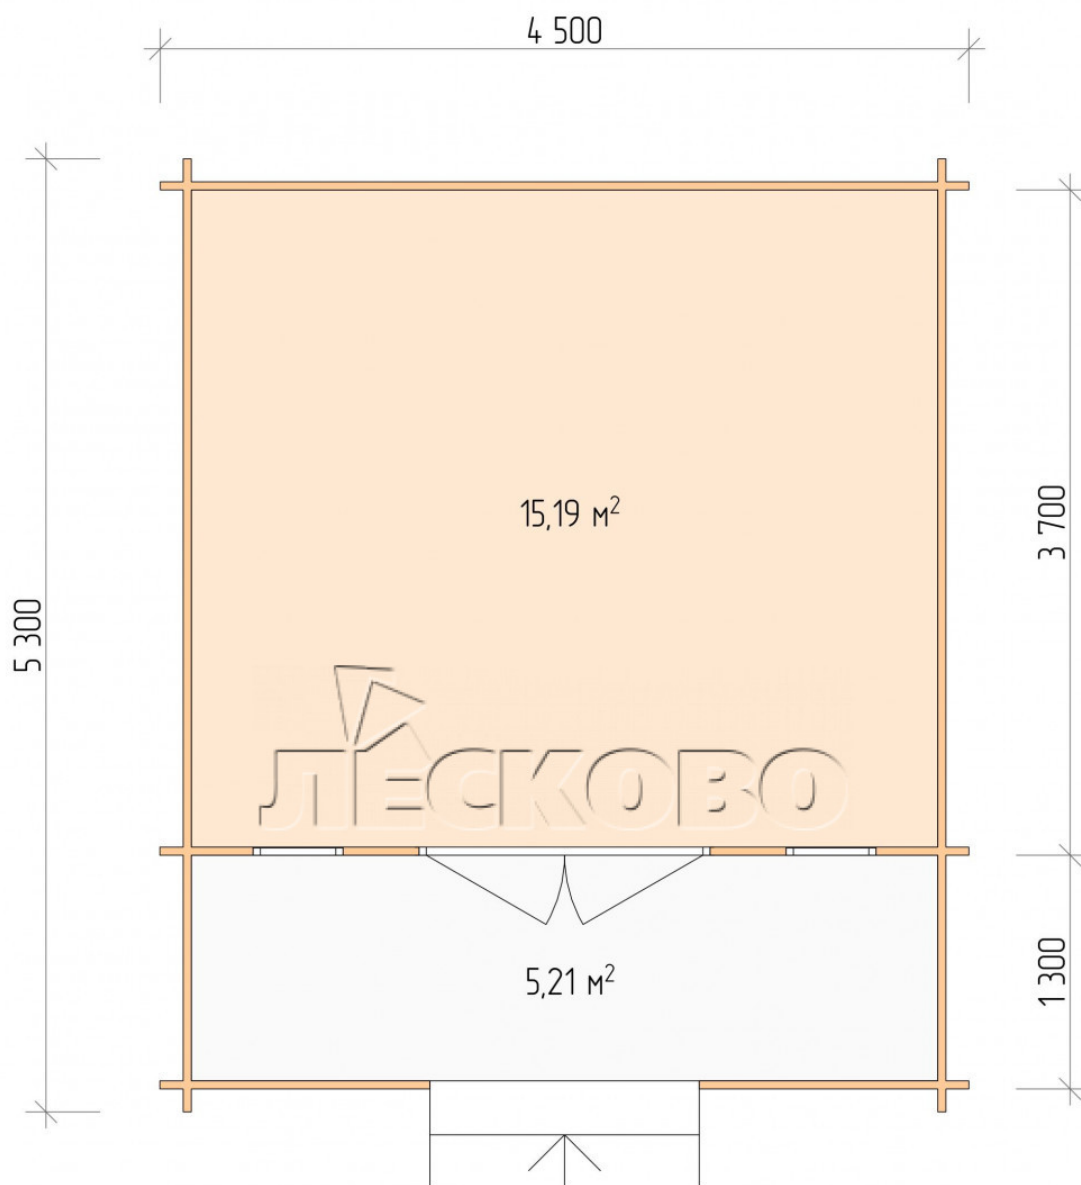

Log Cabin "DSK" series 4.5×4

Project Dimensions

4.5 × 4 / 21 m²

Full house set

4,235 €

Timber

45 MM

65 MM
+ 887 €

Project planning

4 500

15, 19
M²

5, 21
M²

4 000

Разрез

House Kit

- Wall kit: 44 × 145mm mini-chamber drying chamber with bowls for the project. The material of the tree is spruce, pine (GOST 8486). Humidity 12-14%. The height of the walls is 2.16 m;
- Logs, lower harness: board 45 × 145 mm chamber drying 10-12%;
- Floors: floorboard 35 mm, Chamber drying;
- Ceiling: imitation of a bar 20 × 135 mm, Chamber drying;
- Wooden windows, glass 4 mm, Single. Treatment with a colorless antiseptic. Hardware;

0.42×1.885 м.2 шт.

- Wooden doors;

1.62×1.885 м.1 шт.

7. Platbands: dry planed board 20 × 100 mm;

8. Roof: shingles.

9. Skirting board 35 mm.

+7 (4942) 499-770

156014, г. Кострома, ул. Базовая, д. 8