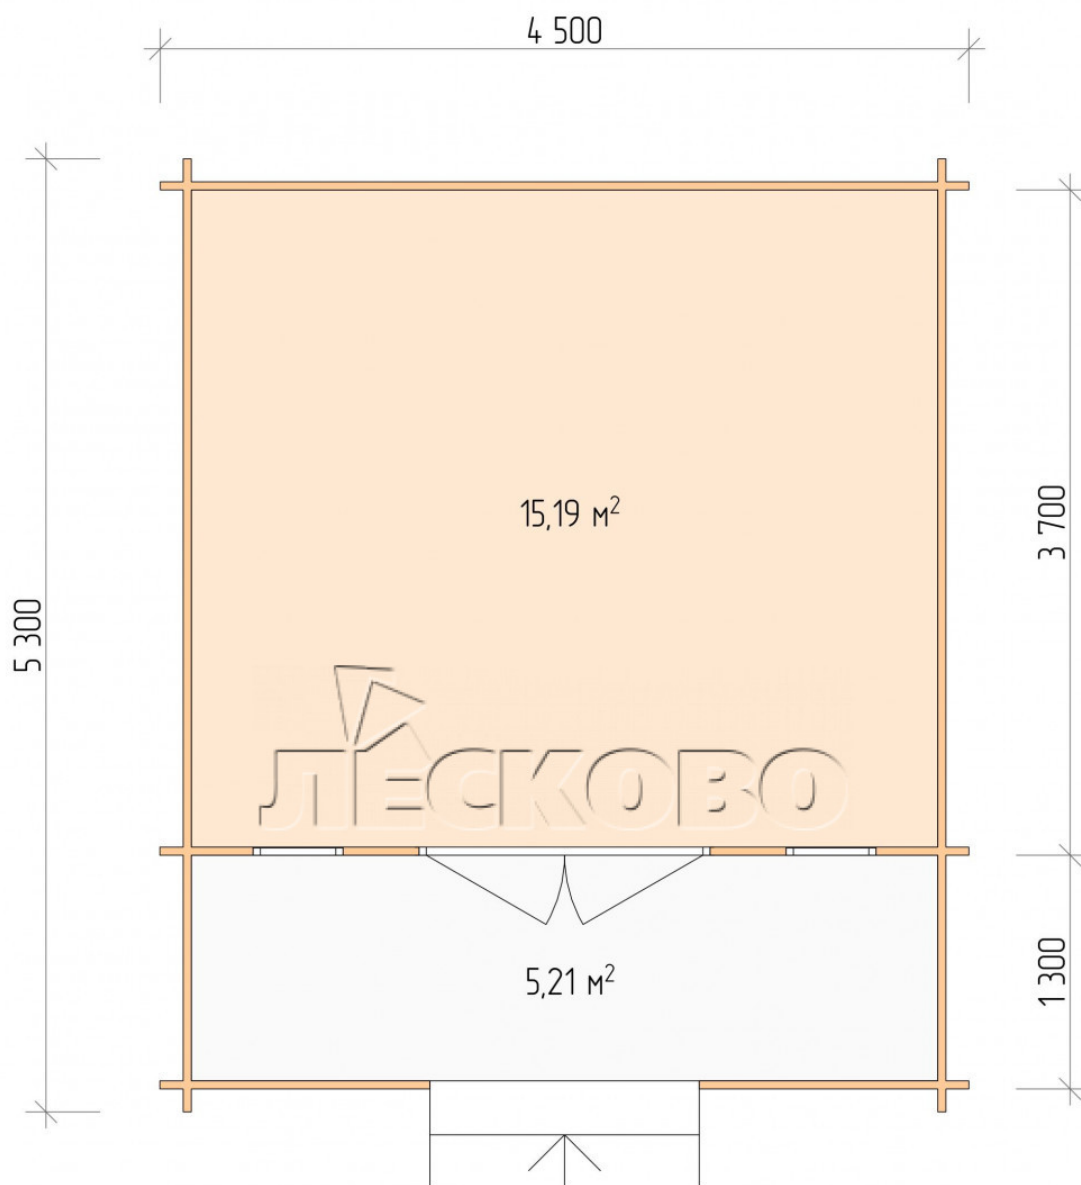

Log Cabin "DSK" series 4.5×4

Project Dimensions

4.5 × 4 / 21 m²

Full house set

3,464 €

Timber

45 MM

65 MM
+ 721 €

Project planning

4 500

15, 19
M²

5, 21
M²

4 000

Разрез

House Kit

- Wall kit: 44 × 145mm mini-chamber drying chamber with bowls for the project. The material of the tree is spruce, pine (GOST 8486). Humidity 12-14%. The height of the walls is 2.16 m;
- Logs, lower harness: board 45 × 145 mm chamber drying 10-12%;
- Floors: floorboard 35 mm, Chamber drying;
- Ceiling: imitation of a bar 20 × 135 mm, Chamber drying;
- Wooden windows, glass 4 mm, Single. Treatment with a colorless antiseptic. Hardware;

0.42×1.885 м.2 шт.

- Wooden doors;

1.62×1.885 м.1 шт.

7. Platbands: dry planed board 20 × 100 mm;

8. Roof: shingles.

9. Skirting board 35 mm.

+7 (4942) 499-770

156014, г. Кострома, ул. Базовая, д. 8