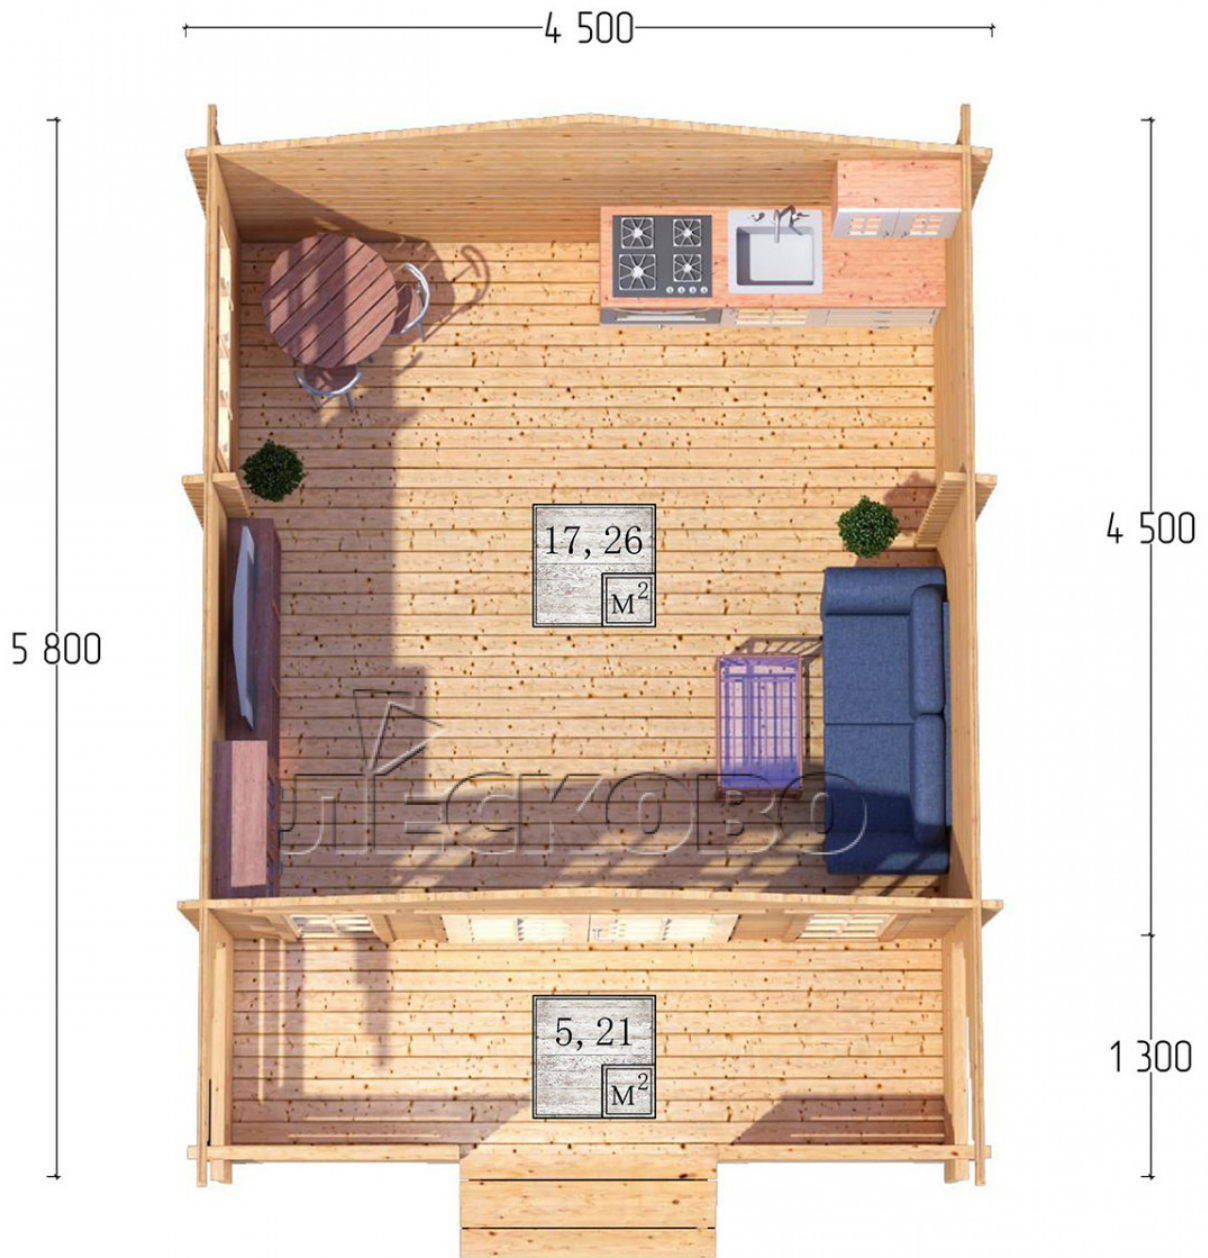

Log Cabin "DSK" series 4.5×4.5

Project Dimensions

4.5 × 4.5 / 23.1 m²

Full house set

4,637 €

Timber

45 MM

65 MM
+ 922 €

Project planning

Разрез

House Kit

- Wall kit: 44 × 145mm mini-chamber drying chamber with bowls for the project. The material of the tree is spruce, pine (GOST 8486). Humidity 12-14%. The height of the walls is 2.16 m;
- Logs, lower harness: board 45 × 145 mm chamber drying 10-12%;
- Floors: floorboard 35 mm, Chamber drying;
- Ceiling: imitation of a bar 20 × 135 mm, Chamber drying;
- Wooden windows, glass 4 mm, Single. Treatment with a colorless antiseptic. Hardware;

0.42×1.885 м.2 шт.

1.34×0.91 м.1 шт.

- Wooden doors;

1.62×1.885 м.1 шт.

7. Platbands: dry planed board 20 × 100 mm;

8. Roof: shingles.

9. Skirting board 35 mm.

+7 (4942) 499-770