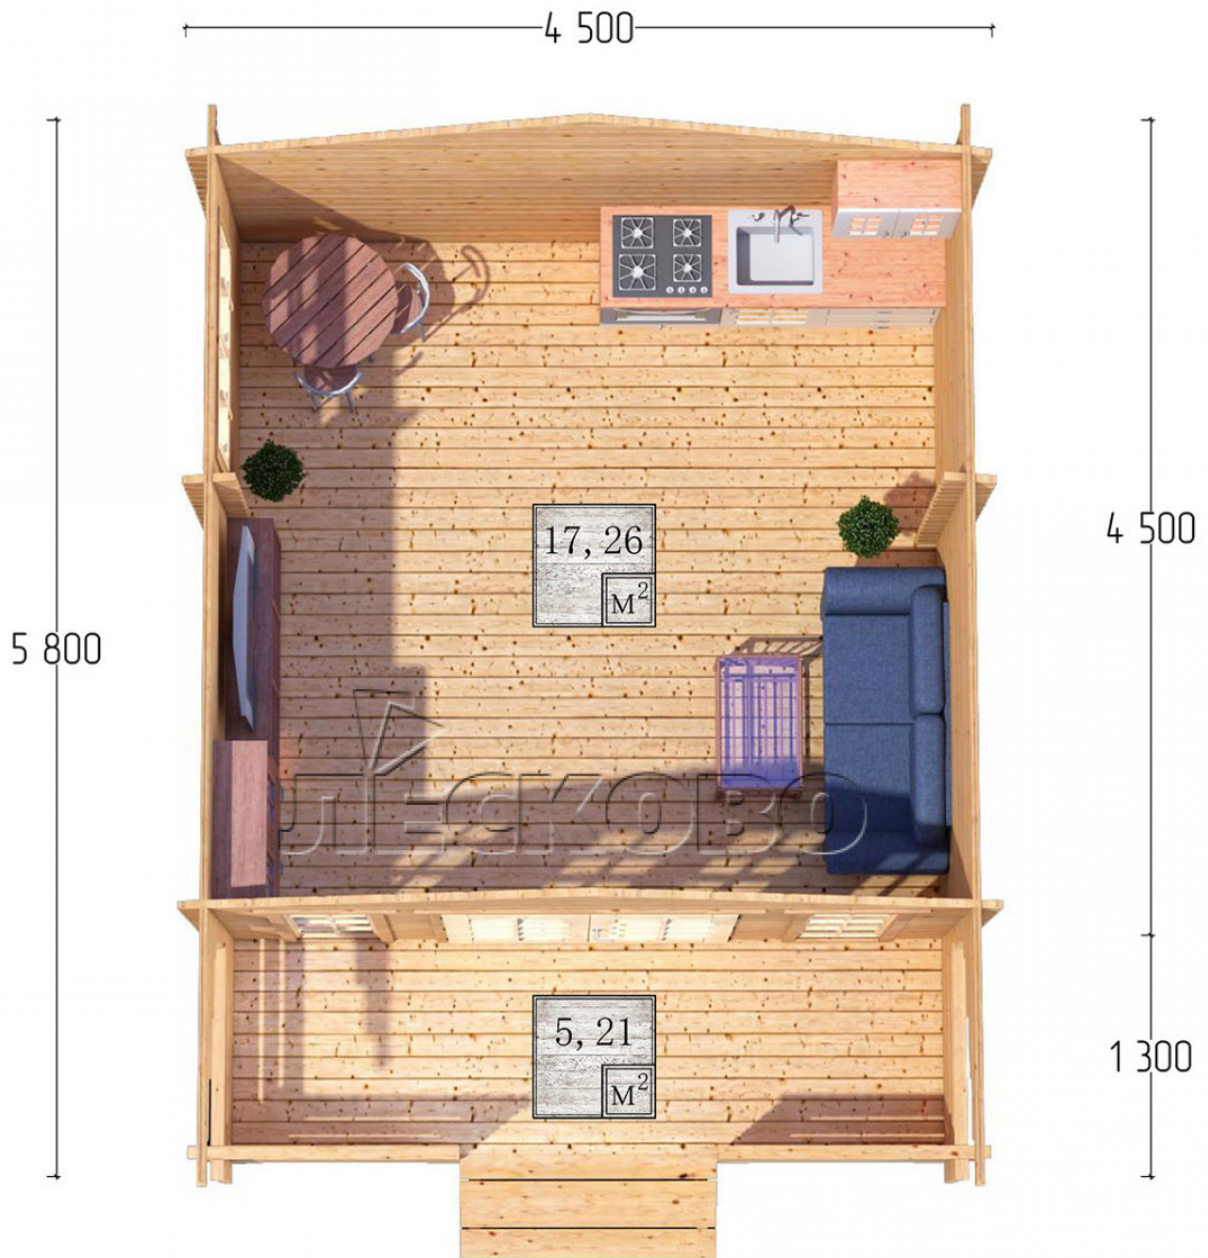

Log Cabin "DSK" series 4.5×4.5

Project Dimensions

4.5 × 4.5 / 23.1 m²

Full house set

3,908 €

Timber

45 MM

65 MM
+ 777 €

Project planning

Разрез

House Kit

- Wall kit: 44 × 145mm mini-chamber drying chamber with bowls for the project. The material of the tree is spruce, pine (GOST 8486). Humidity 12-14%. The height of the walls is 2.16 m;
- Logs, lower harness: board 45 × 145 mm chamber drying 10-12%;
- Floors: floorboard 35 mm, Chamber drying;
- Ceiling: imitation of a bar 20 × 135 mm, Chamber drying;
- Wooden windows, glass 4 mm, Single. Treatment with a colorless antiseptic. Hardware;

0.42×1.885 м.2 шт.

1.34×0.91 м.1 шт.

- Wooden doors;

1.62×1.885 м.1 шт.

7. Platbands: dry planed board 20 × 100 mm;

8. Roof: shingles.

9. Skirting board 35 mm.

+7 (4942) 499-770