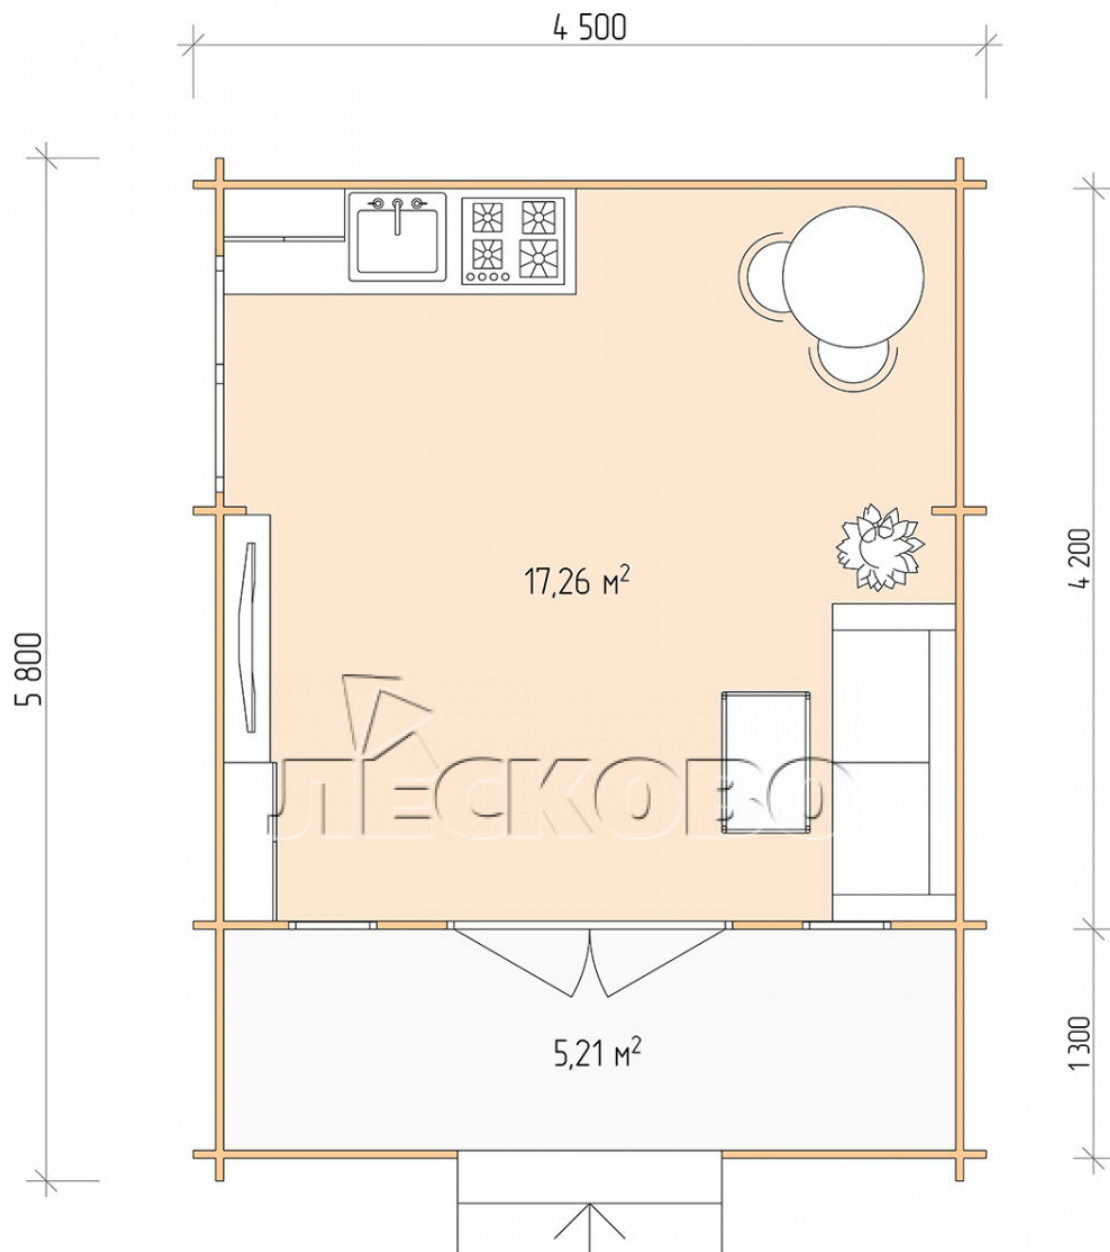

Log Cabin "DSK" series 4.5×4.5

Project Dimensions

4.5 × 4.5 / 23.1 m²

Full house set

3,609 €

Timber

45 MM

65 MM
+ 717 €

Project planning

Разрез

House Kit

- Wall kit: 44 × 145mm mini-chamber drying chamber with bowls for the project. The material of the tree is spruce, pine (GOST 8486). Humidity 12-14%. The height of the walls is 2.16 m;
- Logs, lower harness: board 45 × 145 mm chamber drying 10-12%;
- Floors: floorboard 35 mm, Chamber drying;
- Ceiling: imitation of a bar 20 × 135 mm, Chamber drying;
- Wooden windows, glass 4 mm, Single. Treatment with a colorless antiseptic. Hardware;

0.42×1.885 м.2 шт.

1.34×0.91 м.1 шт.

- Wooden doors;

1.62×1.885 м.1 шт.

7. Platbands: dry planed board 20 × 100 mm;

8. Roof: shingles.

9. Skirting board 35 mm.

+7 (4942) 499-770