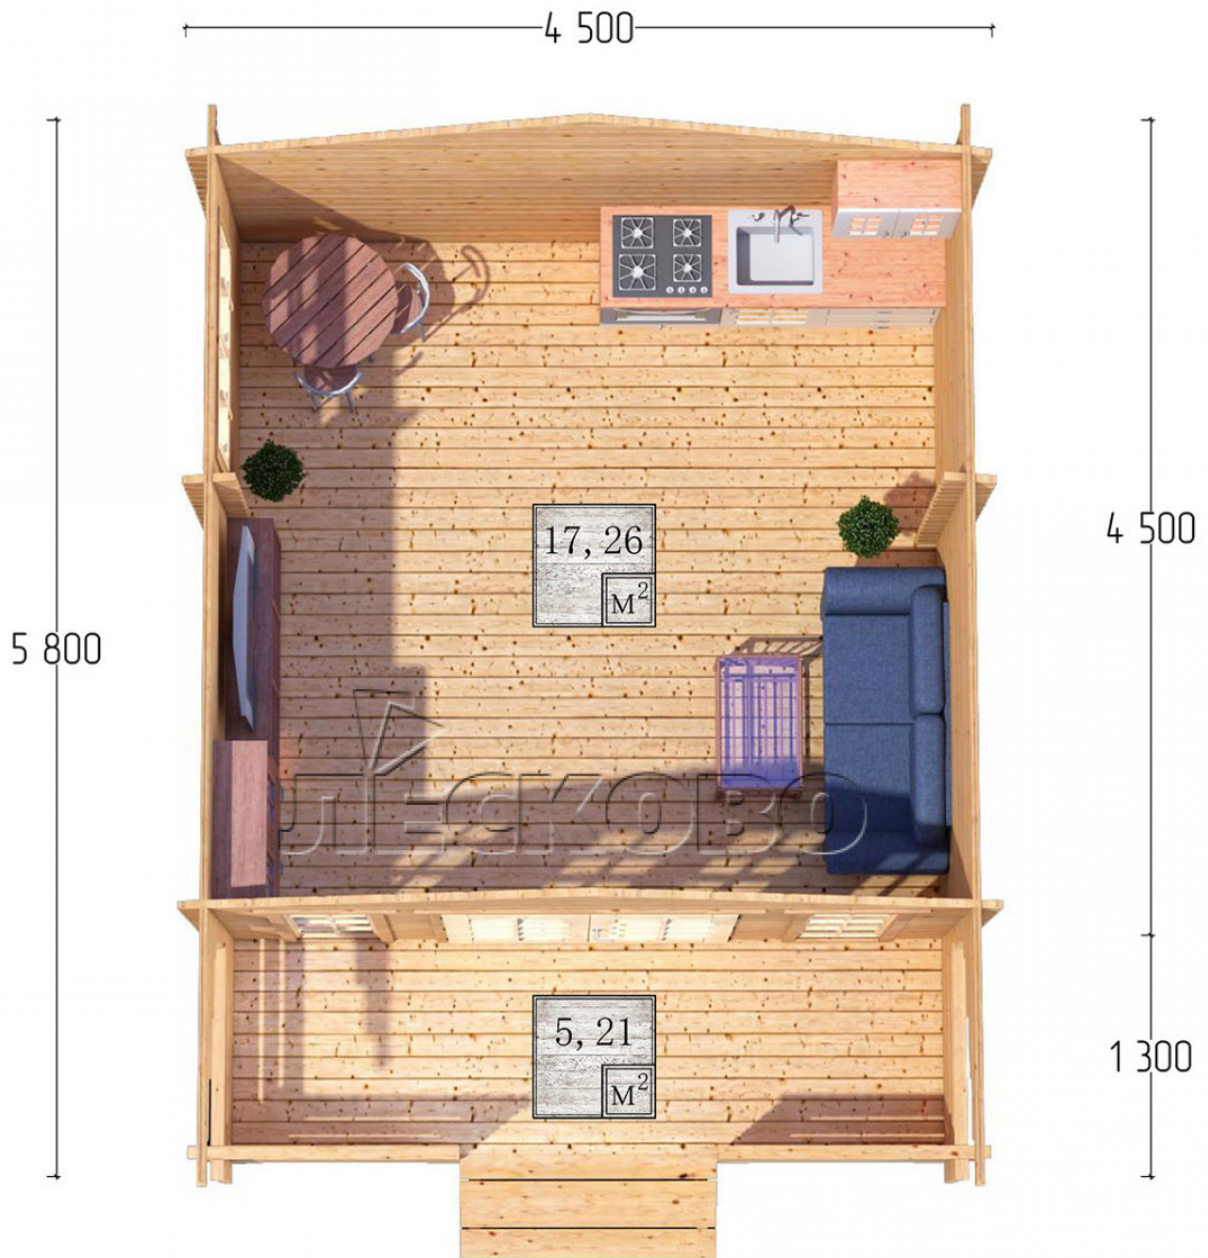

Log Cabin "DSK" series 4.5×4.5

Project Dimensions

4.5 × 4.5 / 23.1 m²

Full house set

3,609 €

Timber

45 MM

65 MM
+ 717 €

Project planning

Разрез

House Kit

- Wall kit: 44 × 145mm mini-chamber drying chamber with bowls for the project. The material of the tree is spruce, pine (GOST 8486). Humidity 12-14%. The height of the walls is 2.16 m;
- Logs, lower harness: board 45 × 145 mm chamber drying 10-12%;
- Floors: floorboard 35 mm, Chamber drying;
- Ceiling: imitation of a bar 20 × 135 mm, Chamber drying;
- Wooden windows, glass 4 mm, Single. Treatment with a colorless antiseptic. Hardware;

0.42×1.885 м.2 шт.

1.34×0.91 м.1 шт.

- Wooden doors;

1.62×1.885 м.1 шт.

7. Platbands: dry planed board 20 × 100 mm;

8. Roof: shingles.

9. Skirting board 35 mm.

+7 (4942) 499-770