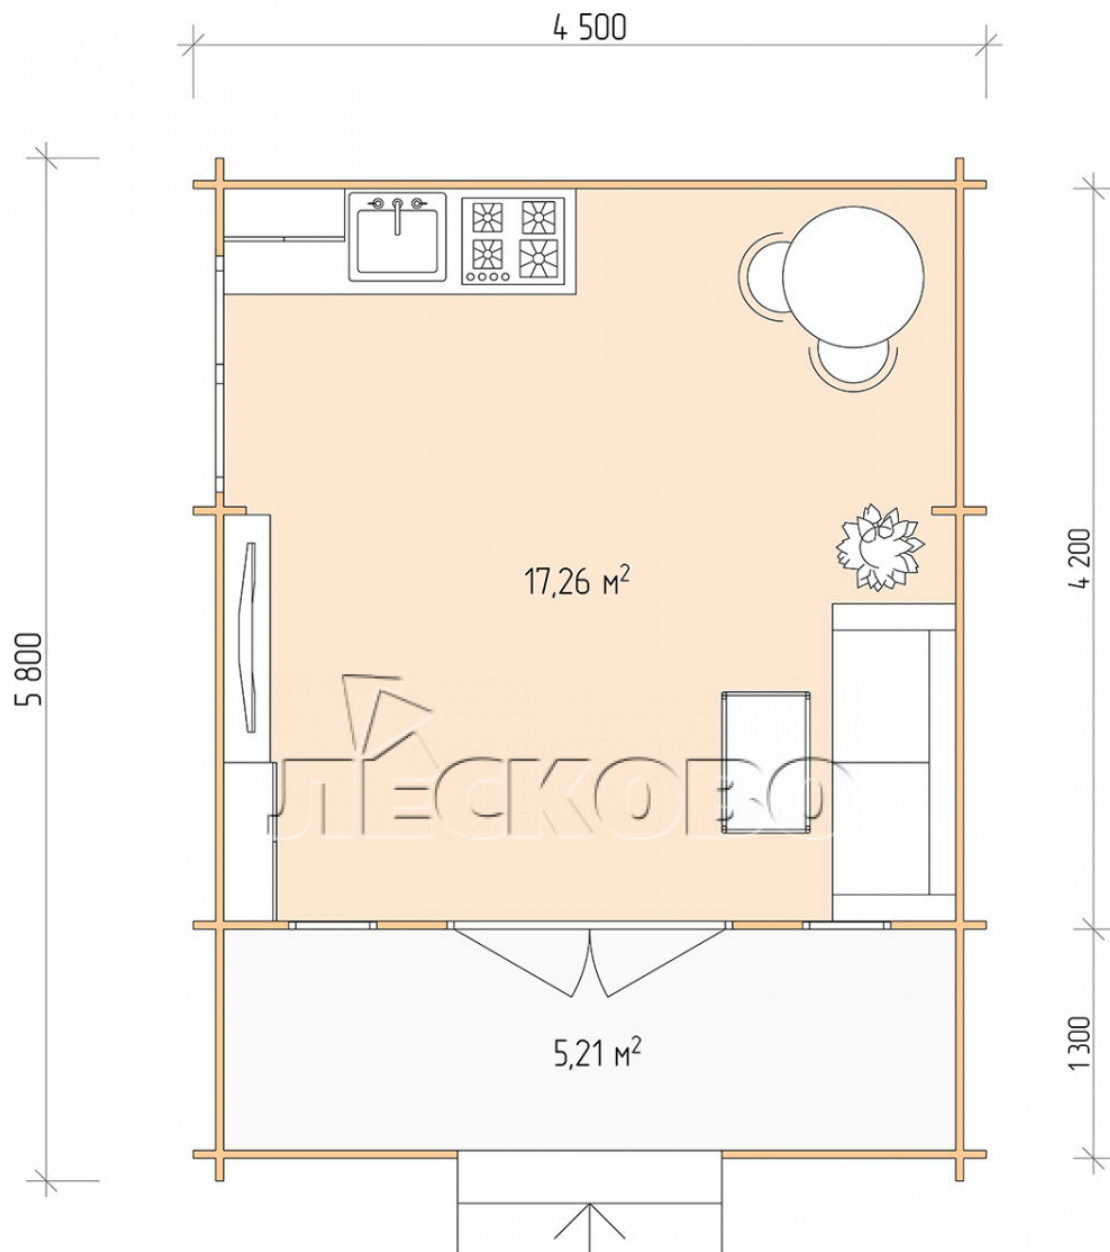

Log Cabin "DSK" series 4.5×4.5

Project Dimensions

4.5 × 4.5 / 23.1 m²

Full house set

3,908 €

Timber

45 MM

65 MM
+ 777 €

Project planning

Разрез

House Kit

- Wall kit: 44 × 145mm mini-chamber drying chamber with bowls for the project. The material of the tree is spruce, pine (GOST 8486). Humidity 12-14%. The height of the walls is 2.16 m;
- Logs, lower harness: board 45 × 145 mm chamber drying 10-12%;
- Floors: floorboard 35 mm, Chamber drying;
- Ceiling: imitation of a bar 20 × 135 mm, Chamber drying;
- Wooden windows, glass 4 mm, Single. Treatment with a colorless antiseptic. Hardware;

0.42×1.885 м.2 шт.

1.34×0.91 м.1 шт.

- Wooden doors;

1.62×1.885 м.1 шт.

7. Platbands: dry planed board 20 × 100 mm;

8. Roof: shingles.

9. Skirting board 35 mm.

+7 (4942) 499-770