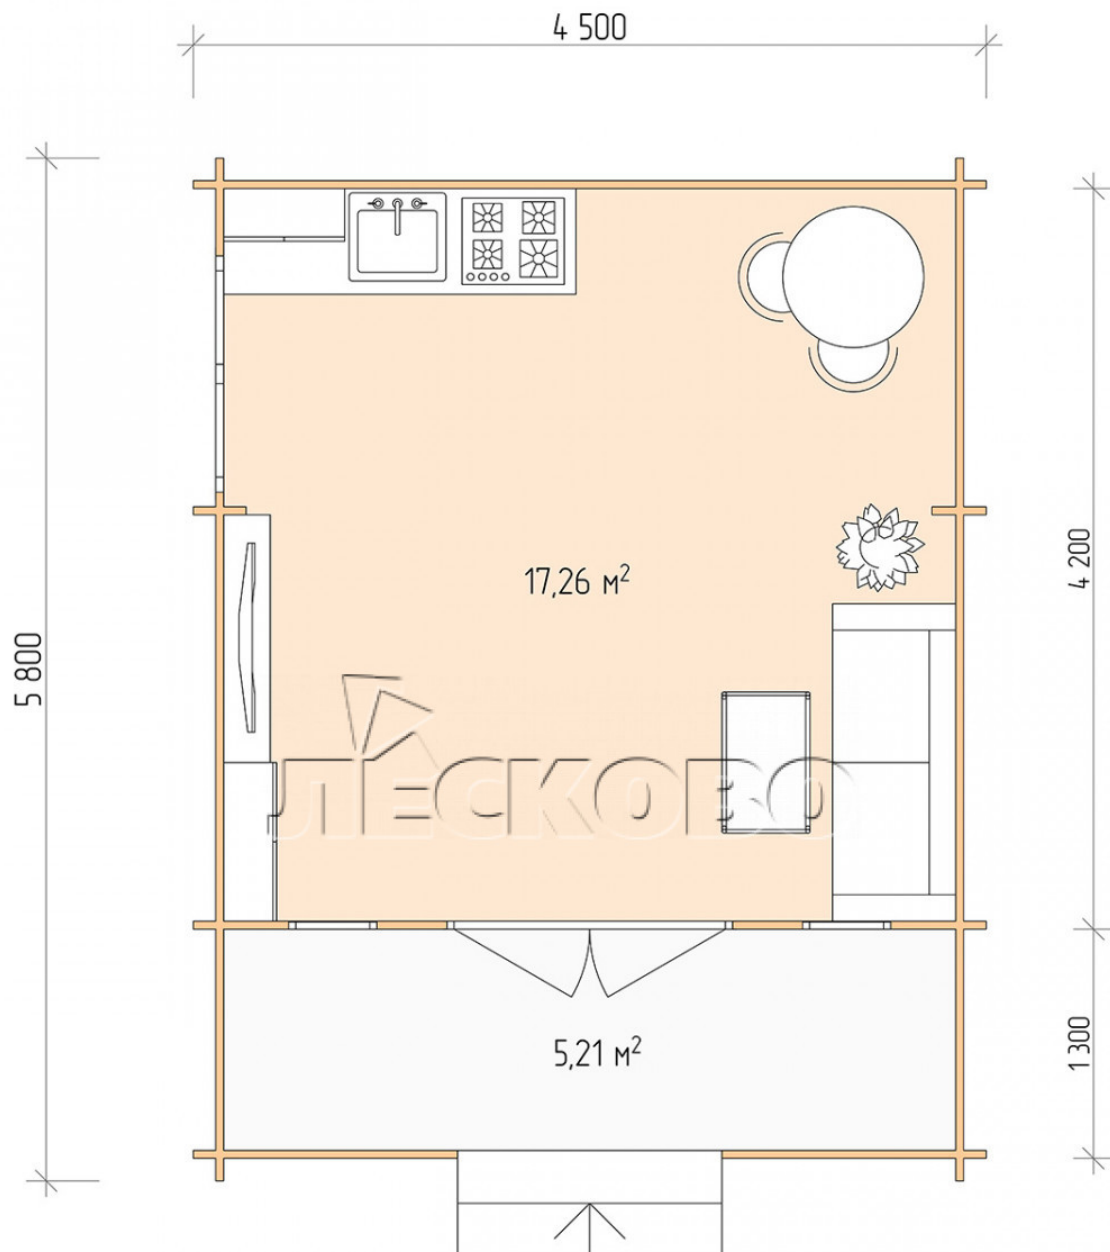

Log Cabin "DSK" series 4.5×4.5

Project Dimensions

4.5 × 4.5 / 23.1 m²

Full house set

4,637 €

Timber

45 MM

65 MM
+ 922 €

Project planning

Разрез

House Kit

- Wall kit: 44 × 145mm mini-chamber drying chamber with bowls for the project. The material of the tree is spruce, pine (GOST 8486). Humidity 12-14%. The height of the walls is 2.16 m;
- Logs, lower harness: board 45 × 145 mm chamber drying 10-12%;
- Floors: floorboard 35 mm, Chamber drying;
- Ceiling: imitation of a bar 20 × 135 mm, Chamber drying;
- Wooden windows, glass 4 mm, Single. Treatment with a colorless antiseptic. Hardware;

0.42×1.885 м.2 шт.

1.34×0.91 м.1 шт.

- Wooden doors;

1.62×1.885 м.1 шт.

7. Platbands: dry planed board 20 × 100 mm;

8. Roof: shingles.

9. Skirting board 35 mm.

+7 (4942) 499-770