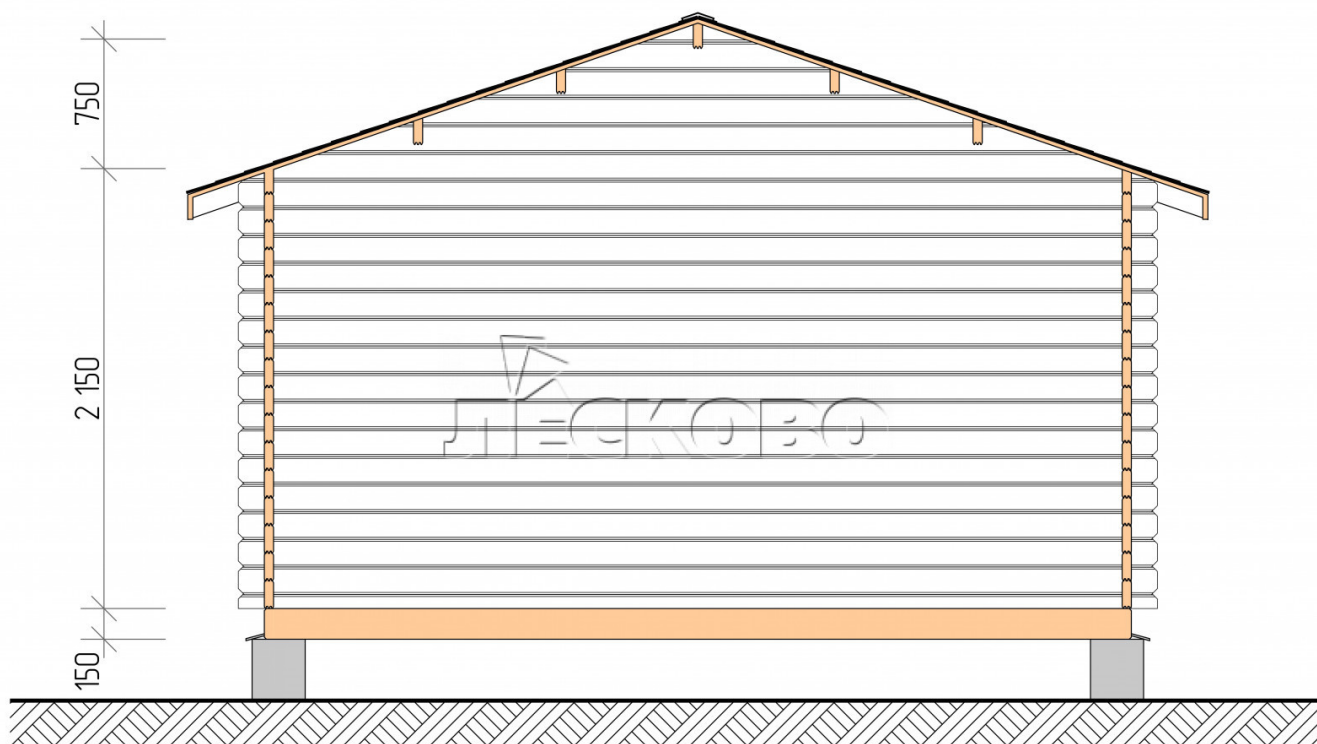

Log Cabin "DSK" series 4.5×3

Project Dimensions

4.5 × 3 / 16.8 m²

Full house set

3,067 €

Timber

45 MM

65 MM
+ 621 €

Project planning

4 500

3 000

11, 03

M²

5, 21

M²

Разрез

House Kit

- Wall kit: 44 × 145mm mini-chamber drying chamber with bowls for the project. The material of the tree is spruce, pine (GOST 8486). Humidity 12-14%. The height of the walls is 2.16 m;
- Logs, lower harness: board 45 × 145 mm chamber drying 10-12%;
- Floors: floorboard 35 mm, Chamber drying;
- Ceiling: imitation of a bar 20 × 135 mm, Chamber drying;
- Wooden windows, glass 4 mm, Single. Treatment with a colorless antiseptic. Hardware;