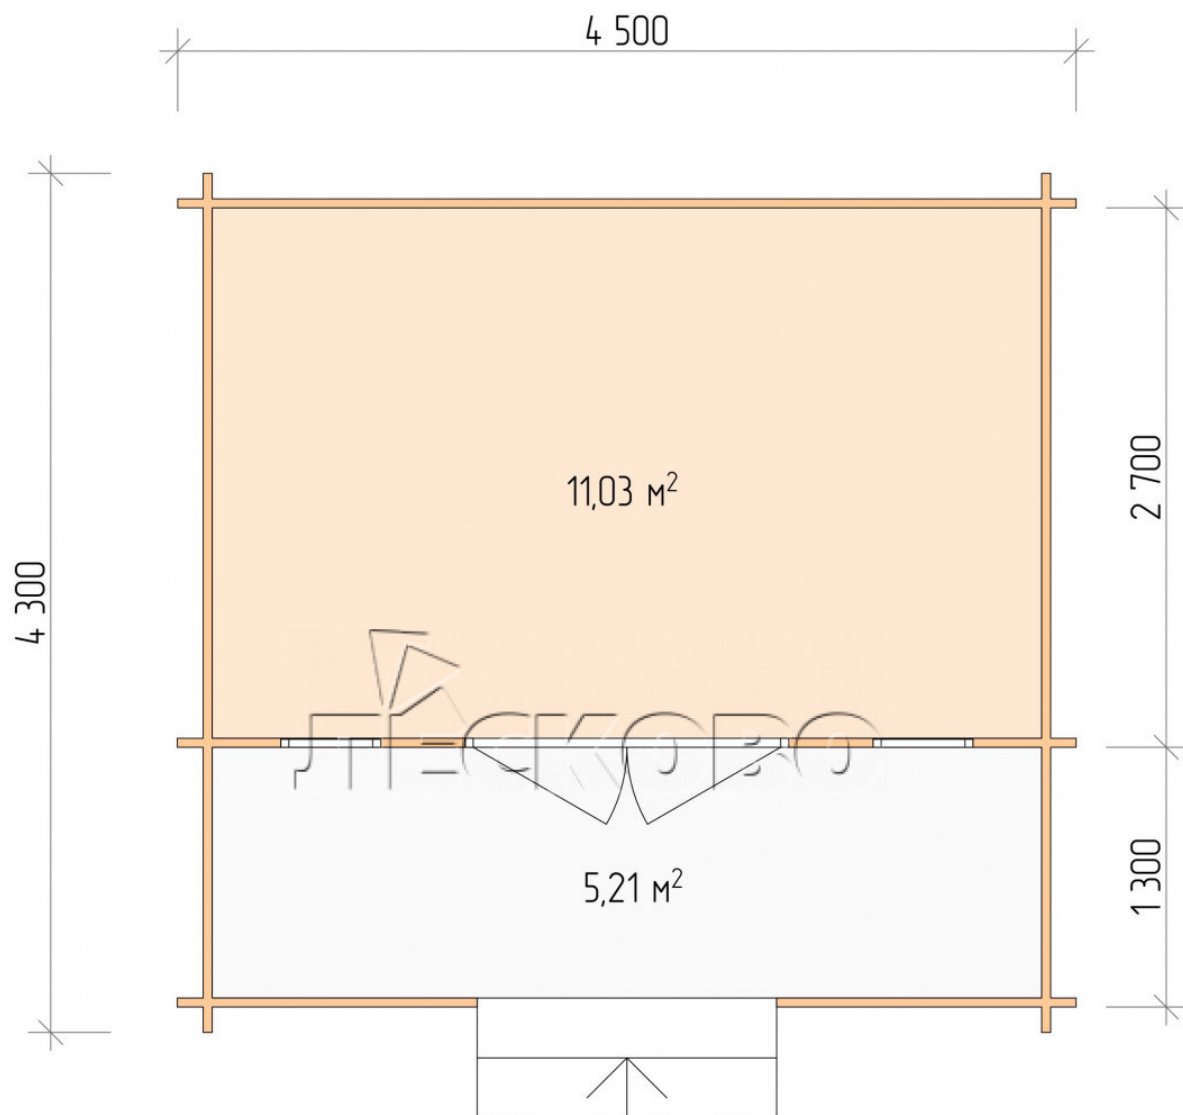

Log Cabin "DSK" series 4.5×3

Project Dimensions

4.5 × 3 / 16.8 m²

Full house set

3,638 €

Timber

45 MM

65 MM
+ 738 €

Project planning

4 500

3 000

11,03
M²

5,21
M²

Разрез

House Kit

- Wall kit: 44 × 145mm mini-chamber drying chamber with bowls for the project. The material of the tree is spruce, pine (GOST 8486). Humidity 12-14%. The height of the walls is 2.16 m;
- Logs, lower harness: board 45 × 145 mm chamber drying 10-12%;
- Floors: floorboard 35 mm, Chamber drying;
- Ceiling: imitation of a bar 20 × 135 mm, Chamber drying;
- Wooden windows, glass 4 mm, Single. Treatment with a colorless antiseptic. Hardware;

0.42×1.885 м.2 шт.

- Wooden doors;

1.62×1.885 м.1 шт.

7. Platbands: dry planed board 20 × 100 mm;

8. Roof: shingles.

9. Skirting board 35 mm.

+7 (4942) 499-770

156014, г. Кострома, ул. Базовая, д. 8