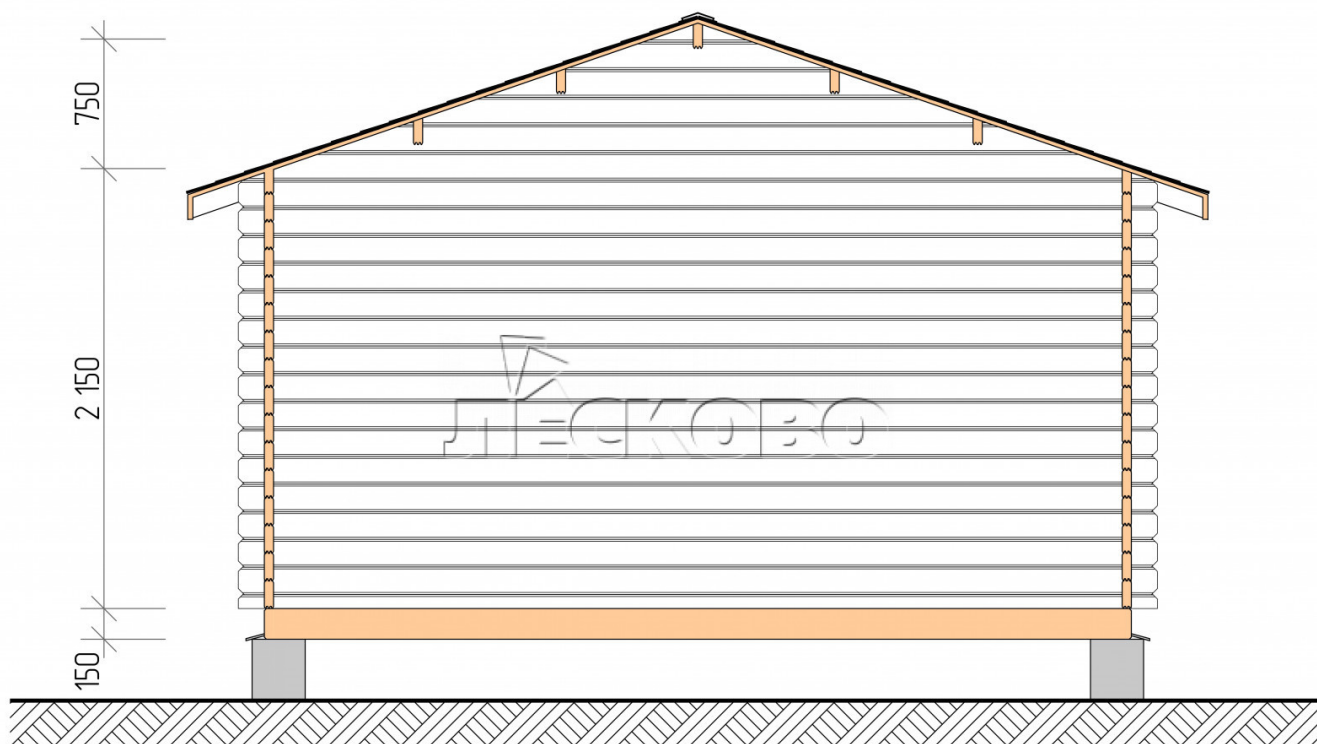

Log Cabin "DSK" series 4.5×3

Project Dimensions

4.5 × 3 / 16.8 m²

Full house set

2,957 €

Timber

45 MM

65 MM
+ 599 €

Project planning

4 500

3 000

11,03

M²

5,21

M²

Разрез

House Kit

- Wall kit: 44 × 145mm mini-chamber drying chamber with bowls for the project. The material of the tree is spruce, pine (GOST 8486). Humidity 12-14%. The height of the walls is 2.16 m;
- Logs, lower harness: board 45 × 145 mm chamber drying 10-12%;
- Floors: floorboard 35 mm, Chamber drying;
- Ceiling: imitation of a bar 20 × 135 mm, Chamber drying;
- Wooden windows, glass 4 mm, Single. Treatment with a colorless antiseptic. Hardware;