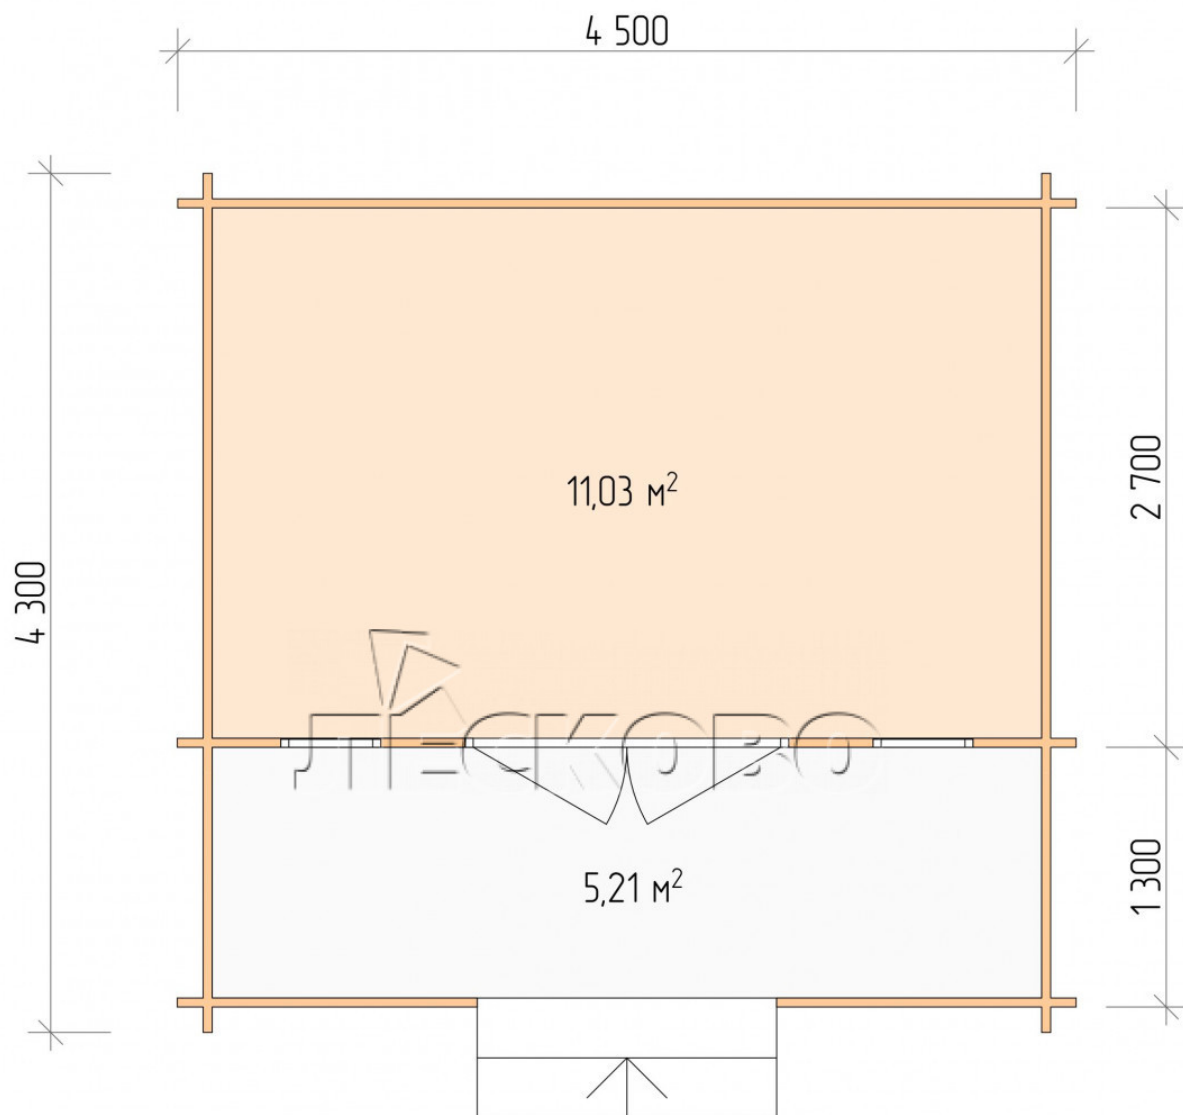

Log Cabin "DSK" series 4.5×3

Project Dimensions

4.5 × 3 / 16.8 m²

Full house set

3,067 €

Timber

45 MM

65 MM
+ 621 €

Project planning

4 500

3 000

11, 03

M²

5, 21

M²

Разрез

House Kit

- Wall kit: 44 × 145mm mini-chamber drying chamber with bowls for the project. The material of the tree is spruce, pine (GOST 8486). Humidity 12-14%. The height of the walls is 2.16 m;
- Logs, lower harness: board 45 × 145 mm chamber drying 10-12%;
- Floors: floorboard 35 mm, Chamber drying;
- Ceiling: imitation of a bar 20 × 135 mm, Chamber drying;
- Wooden windows, glass 4 mm, Single. Treatment with a colorless antiseptic. Hardware;

0.42×1.885 м.2 шт.

- Wooden doors;

1.62×1.885 м.1 шт.

7. Platbands: dry planed board 20 × 100 mm;

8. Roof: shingles.

9. Skirting board 35 mm.

+7 (4942) 499-770

156014, г. Кострома, ул. Базовая, д. 8