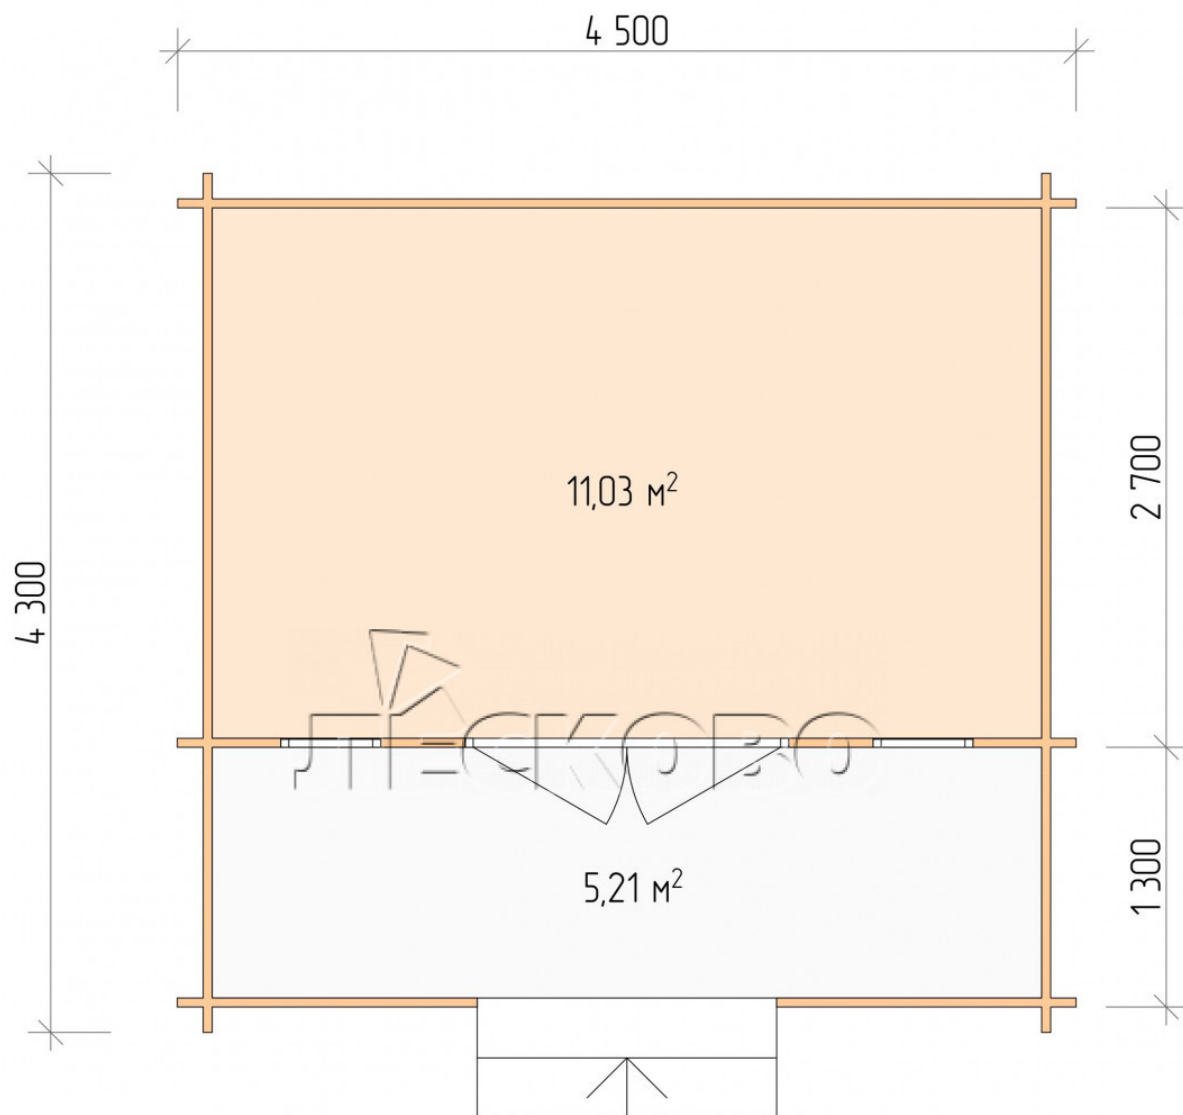

Log Cabin "DSK" series 4.5×3

Project Dimensions

4.5 × 3 / 16.8 m²

Full house set

2,957 €

Timber

45 MM

65 MM
+ 599 €

Project planning

4 500

3 000

11,03

M²

5,21

M²

Разрез

House Kit

- Wall kit: 44 × 145mm mini-chamber drying chamber with bowls for the project. The material of the tree is spruce, pine (GOST 8486). Humidity 12-14%. The height of the walls is 2.16 m;
- Logs, lower harness: board 45 × 145 mm chamber drying 10-12%;
- Floors: floorboard 35 mm, Chamber drying;
- Ceiling: imitation of a bar 20 × 135 mm, Chamber drying;
- Wooden windows, glass 4 mm, Single. Treatment with a colorless antiseptic. Hardware;

0.42×1.885 м.2 шт.

- Wooden doors;

1.62×1.885 м.1 шт.

7. Platbands: dry planed board 20 × 100 mm;

8. Roof: shingles.

9. Skirting board 35 mm.

+7 (4942) 499-770

156014, г. Кострома, ул. Базовая, д. 8