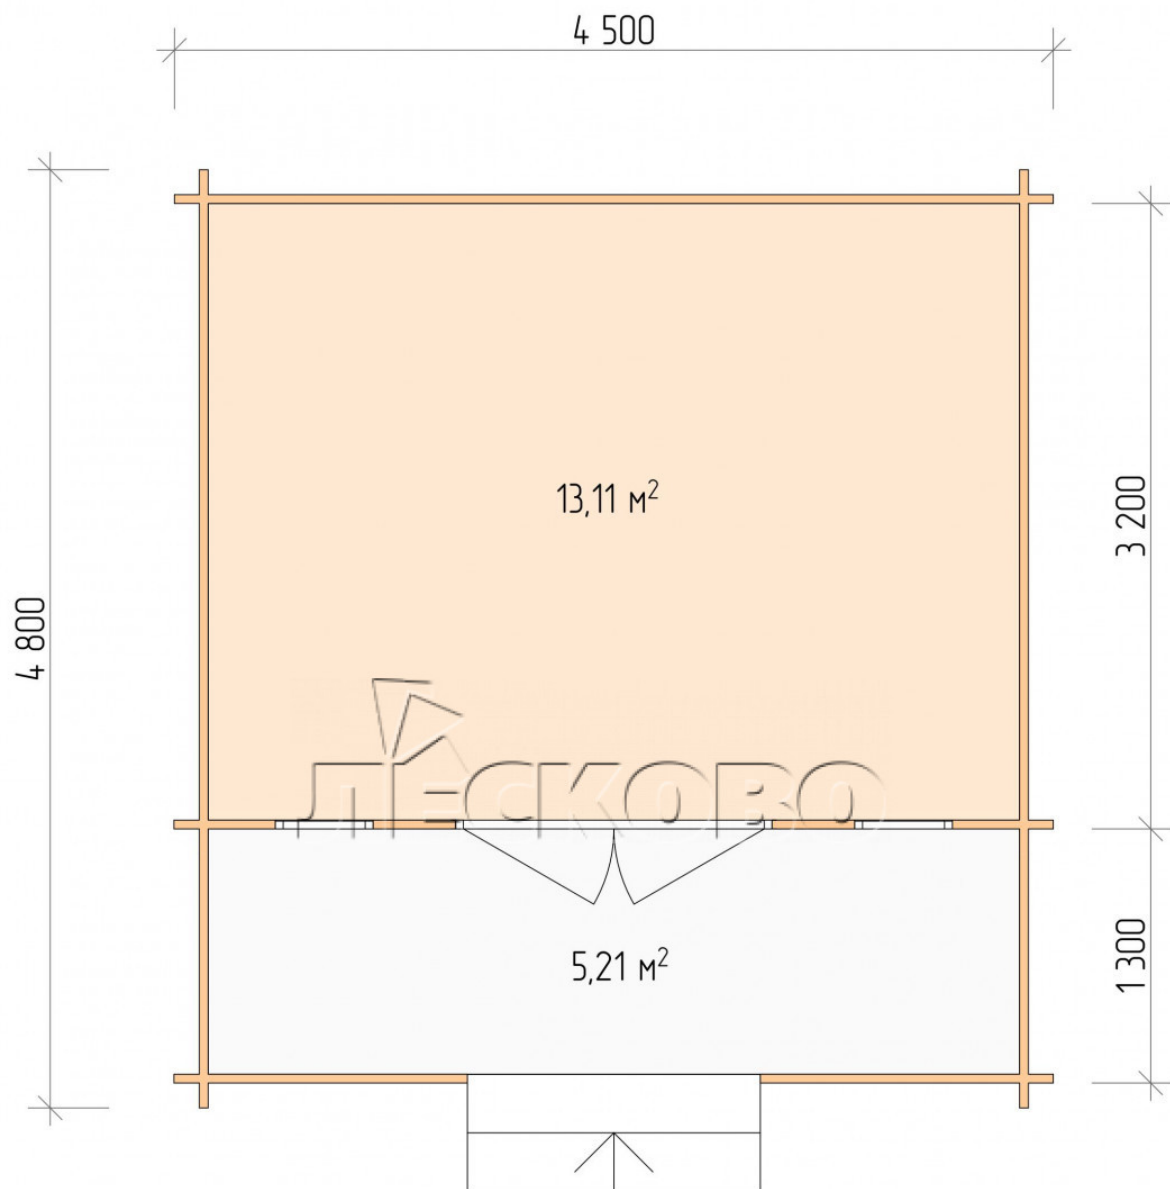

Log Cabin "DSK" series 4.5×3.5

Project Dimensions

4.5 × 3.5 / 18.9 m²

Full house set

3,925 €

Timber

45 MM

65 MM
+ 791 €

Project planning

4 500

3 500

13, 11
M²

5, 21
M²

Разрез

House Kit

- Wall kit: 44 × 145mm mini-chamber drying chamber with bowls for the project. The material of the tree is spruce, pine (GOST 8486). Humidity 12-14%. The height of the walls is 2.16 m;
- Logs, lower harness: board 45 × 145 mm chamber drying 10-12%;
- Floors: floorboard 35 mm, Chamber drying;
- Ceiling: imitation of a bar 20 × 135 mm, Chamber drying;
- Wooden windows, glass 4 mm, Single. Treatment with a colorless antiseptic. Hardware;

0.42×1.885 м.2 шт.

- Wooden doors;

1.62×1.885 м.1 шт.

7. Platbands: dry planed board 20 × 100 mm;

8. Roof: shingles.

9. Skirting board 35 mm.

+7 (4942) 499-770

156014, г. Кострома, ул. Базовая, д. 8