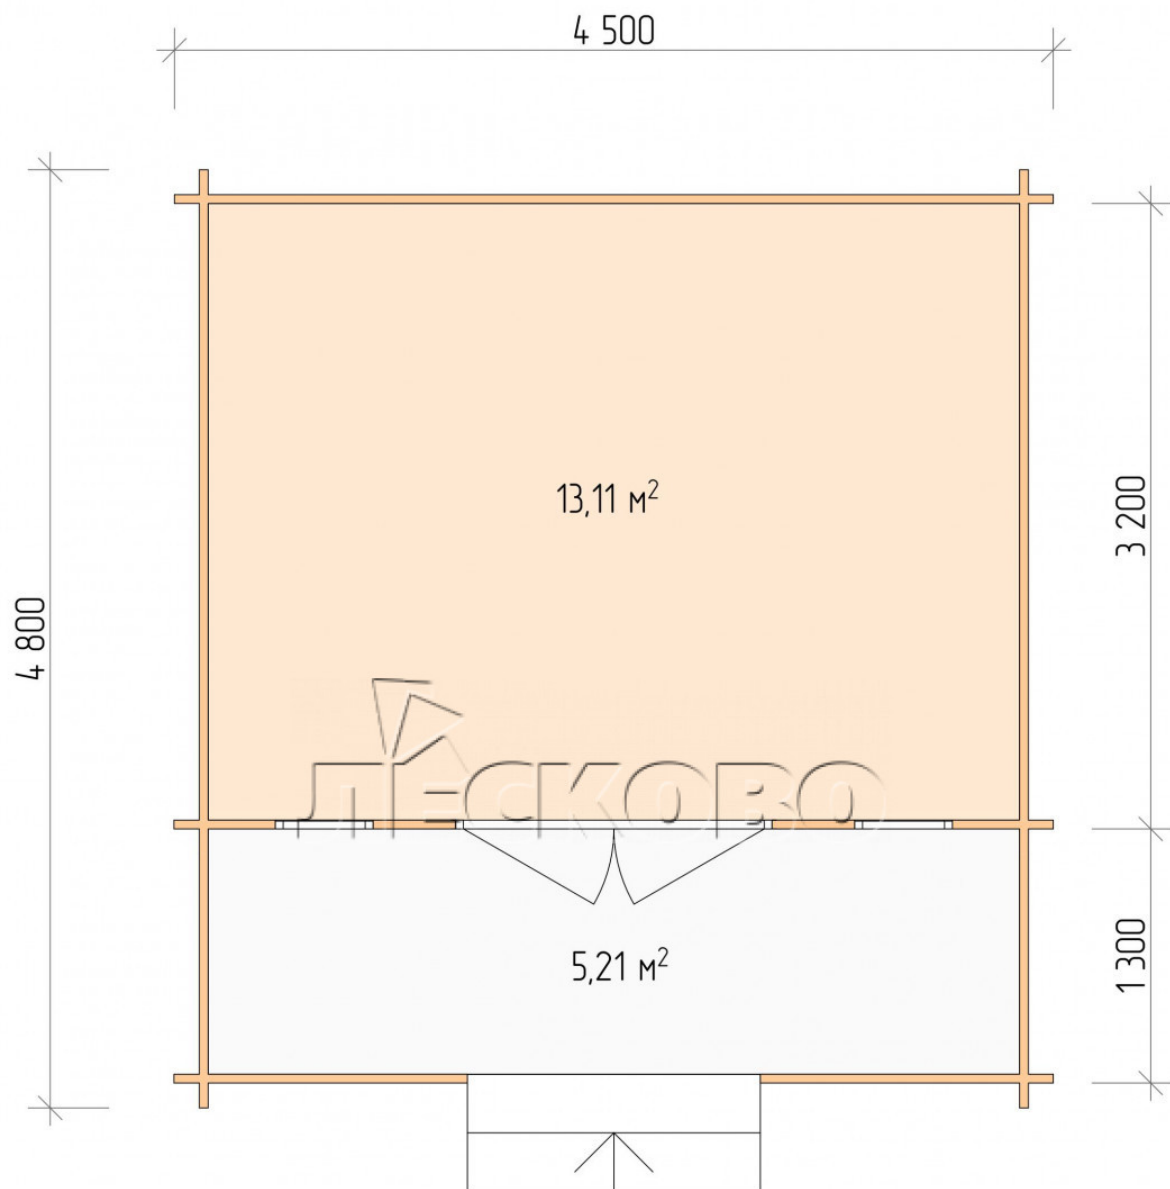

## Log Cabin "DSK" series 4.5×3.5

Project Dimensions

4.5 × 3.5 / 18.9 m<sup>2</sup>

Full house set

**3,197 €**

# Разрез

## House Kit

- Wall kit: 44 × 145mm mini-chamber drying chamber with bowls for the project. The material of the tree is spruce, pine (GOST 8486). Humidity 12-14%. The height of the walls is 2.16 m;
- Logs, lower harness: board 45 × 145 mm chamber drying 10-12%;
- Floors: floorboard 35 mm, Chamber drying;
- Ceiling: imitation of a bar 20 × 135 mm, Chamber drying;
- Wooden windows, glass 4 mm, Single. Treatment with a colorless antiseptic. Hardware;

0.42×1.885 м.2 шт.

- Wooden doors;

1.62×1.885 м.1 шт.

7. Platbands: dry planed board 20 × 100 mm;

8. Roof: shingles.

9. Skirting board 35 mm.

+7 (4942) 499-770

156014, г. Кострома, ул. Базовая, д. 8