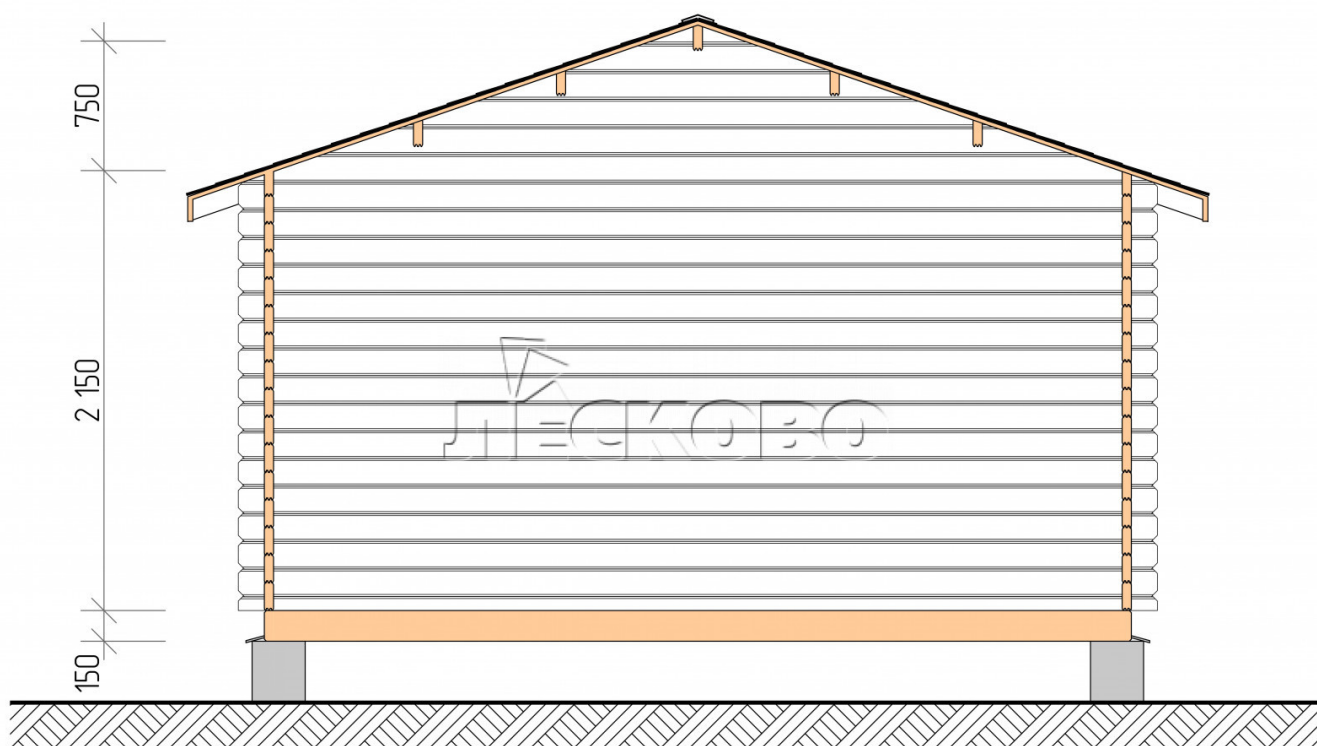

## Log Cabin "DSK" series 4.5×3.5

Project Dimensions

4.5 × 3.5 / 18.9 m<sup>2</sup>

Full house set

**3,197 €**

# Разрез