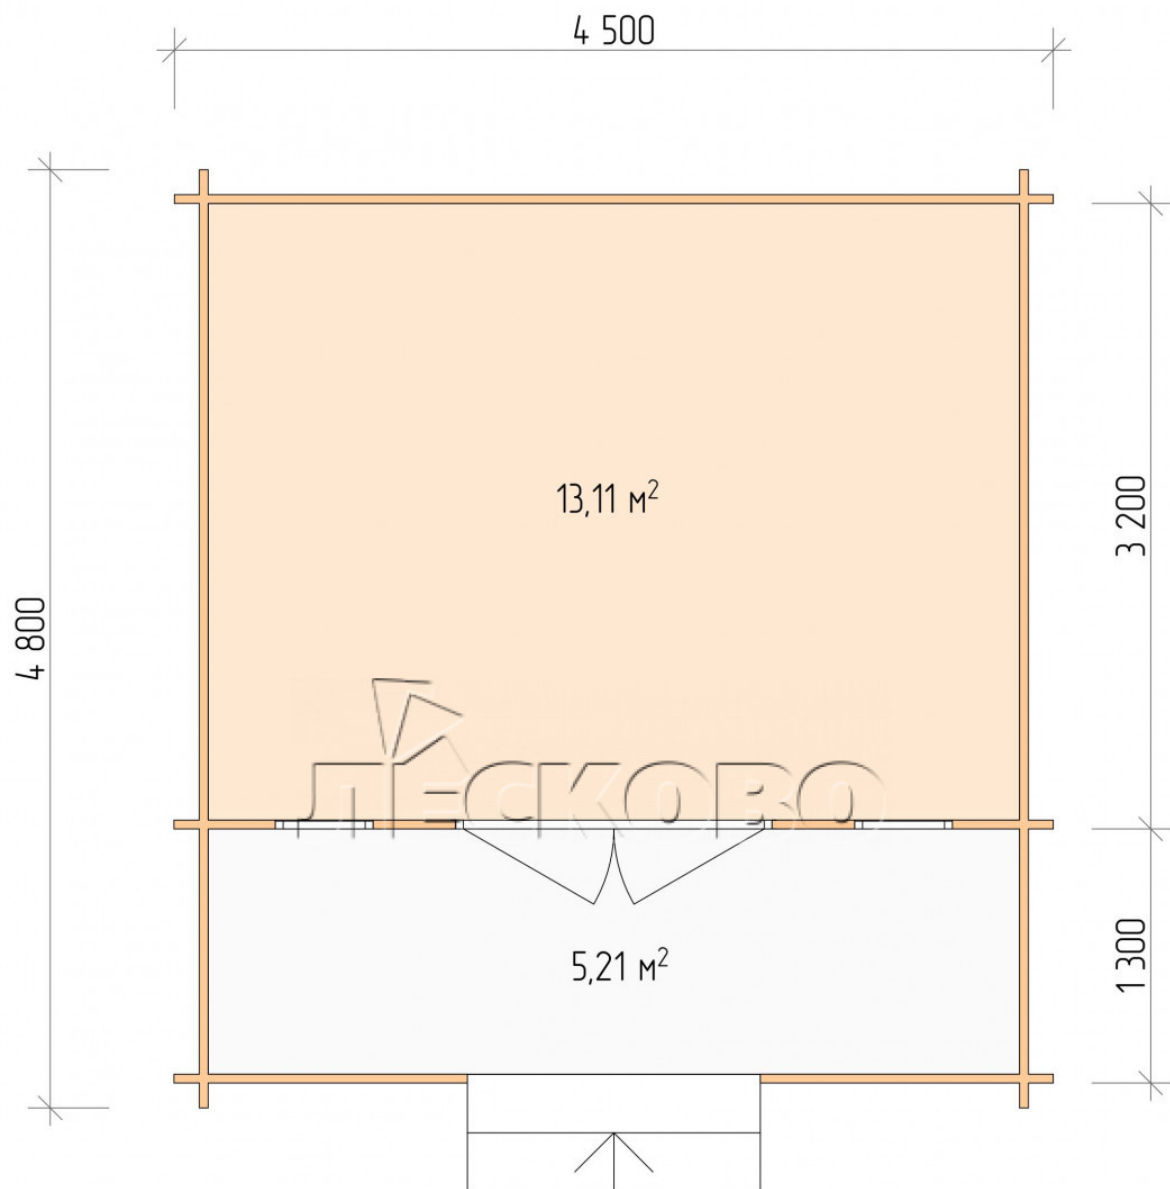

## Log Cabin "DSK" series 4.5×3.5

Project Dimensions

4.5 × 3.5 / 18.9 m<sup>2</sup>

Full house set

**3,315 €**

# Разрез

## House Kit

- Wall kit: 44 × 145mm mini-chamber drying chamber with bowls for the project. The material of the tree is spruce, pine (GOST 8486). Humidity 12-14%. The height of the walls is 2.16 m;
- Logs, lower harness: board 45 × 145 mm chamber drying 10-12%;
- Floors: floorboard 35 mm, Chamber drying;
- Ceiling: imitation of a bar 20 × 135 mm, Chamber drying;
- Wooden windows, glass 4 mm, Single. Treatment with a colorless antiseptic. Hardware;

0.42×1.885 м.2 шт.

- Wooden doors;

1.62×1.885 м.1 шт.

7. Platbands: dry planed board 20 × 100 mm;

8. Roof: shingles.

9. Skirting board 35 mm.

+7 (4942) 499-770

156014, г. Кострома, ул. Базовая, д. 8