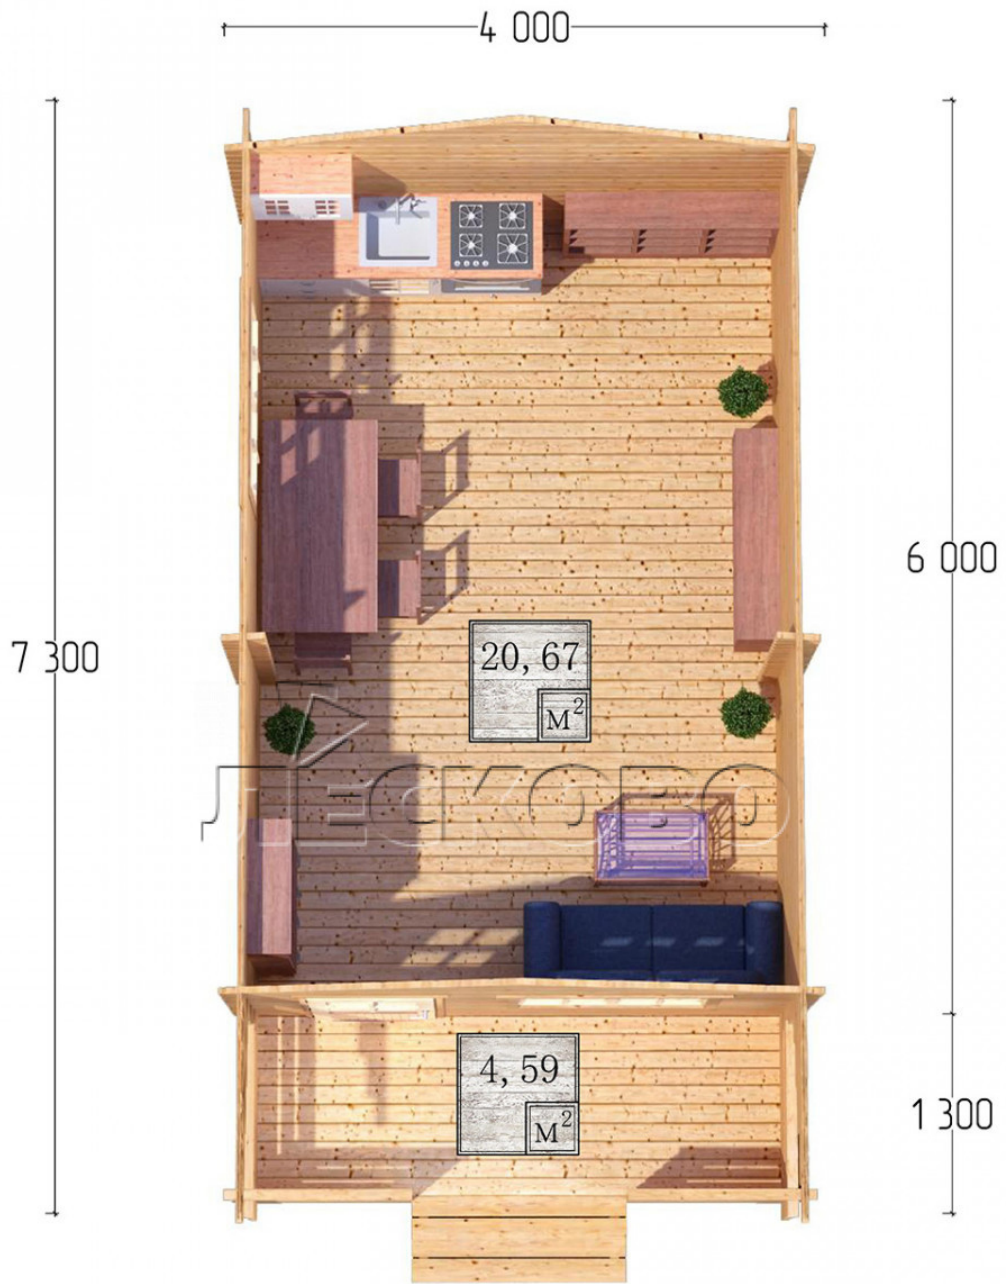

Log Cabin "DSK" series 4×6

Project Dimensions

4 × 6 / 25.9 m²

Full house set

3,925 €

Timber

45 MM

65 MM
+ 855 €

Project planning

Разрез

House Kit

- Wall kit: 44 × 145mm mini-chamber drying chamber with bowls for the project. The material of the tree is spruce, pine (GOST 8486). Humidity 12-14%. The height of the walls is 2.16 m;
- Logs, lower harness: board 45 × 145 mm chamber drying 10-12%;
- Floors: floorboard 35 mm, Chamber drying;
- Ceiling: imitation of a bar 20 × 135 mm, Chamber drying;
- Wooden windows, glass 4 mm, Single. Treatment with a colorless antiseptic. Hardware;

1.34×0.91 м.2 шт.

- Wooden doors;

0.84×1.885 м.

glass.1 шт.

7. Platbands: dry planed board 20 × 100 mm;

8. Roof: shingles.

9. Skirting board 35 mm.

+7 (4942) 499-770