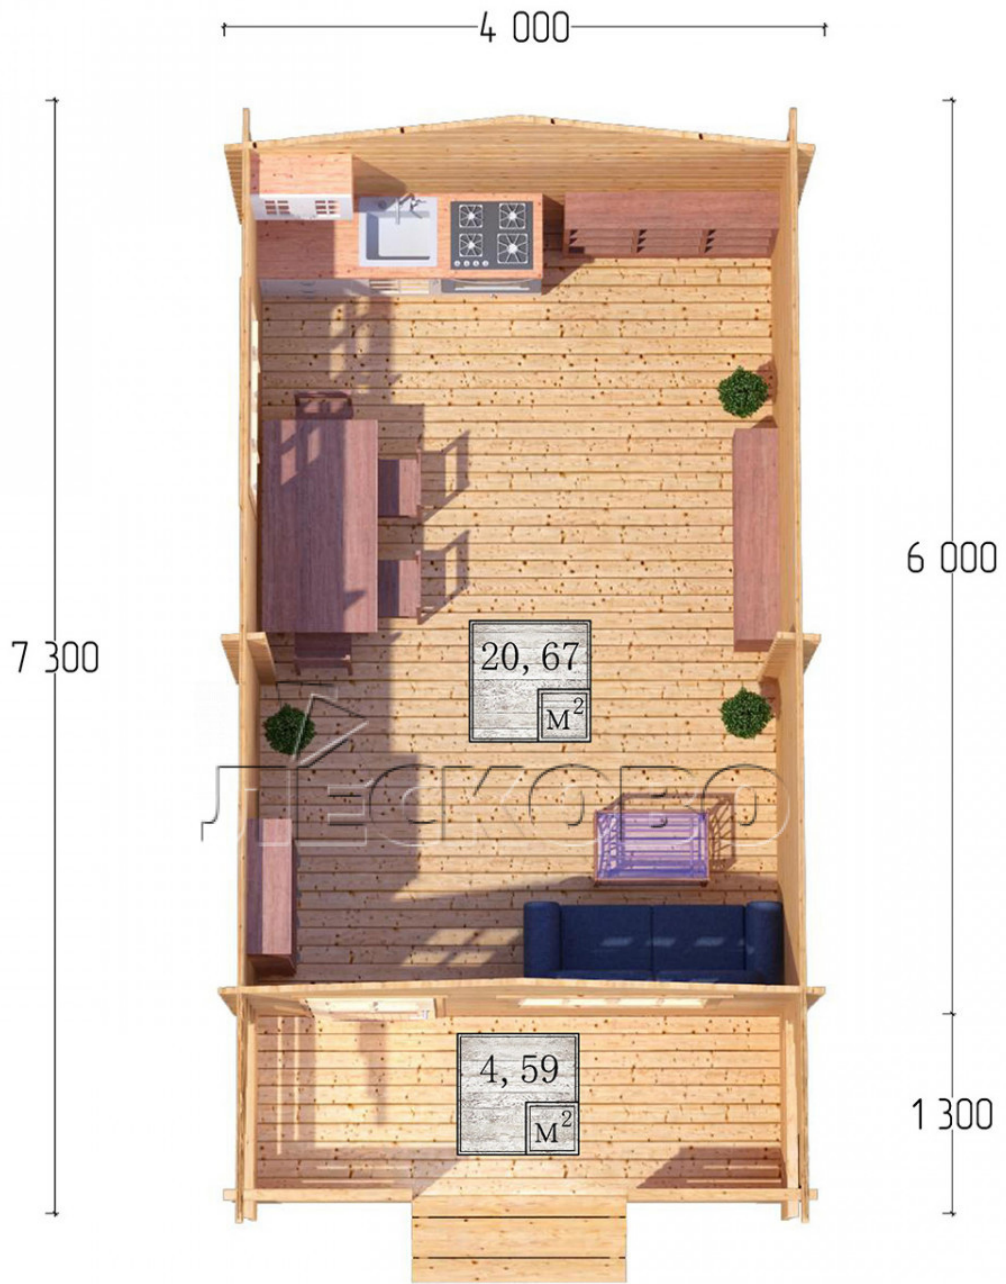

## Log Cabin "DSK" series 4×6

Project Dimensions

4 × 6 / 25.9 m<sup>2</sup>

Full house set

**4,862 €**

### Timber

45 mm

65 mm  
+ 1,076 €

# Разрез

## House Kit

- Wall kit: 44 × 145mm mini-chamber drying chamber with bowls for the project. The material of the tree is spruce, pine (GOST 8486). Humidity 12-14%. The height of the walls is 2.16 m;
- Logs, lower harness: board 45 × 145 mm chamber drying 10-12%;
- Floors: floorboard 35 mm, Chamber drying;
- Ceiling: imitation of a bar 20 × 135 mm, Chamber drying;
- Wooden windows, glass 4 mm, Single. Treatment with a colorless antiseptic. Hardware;