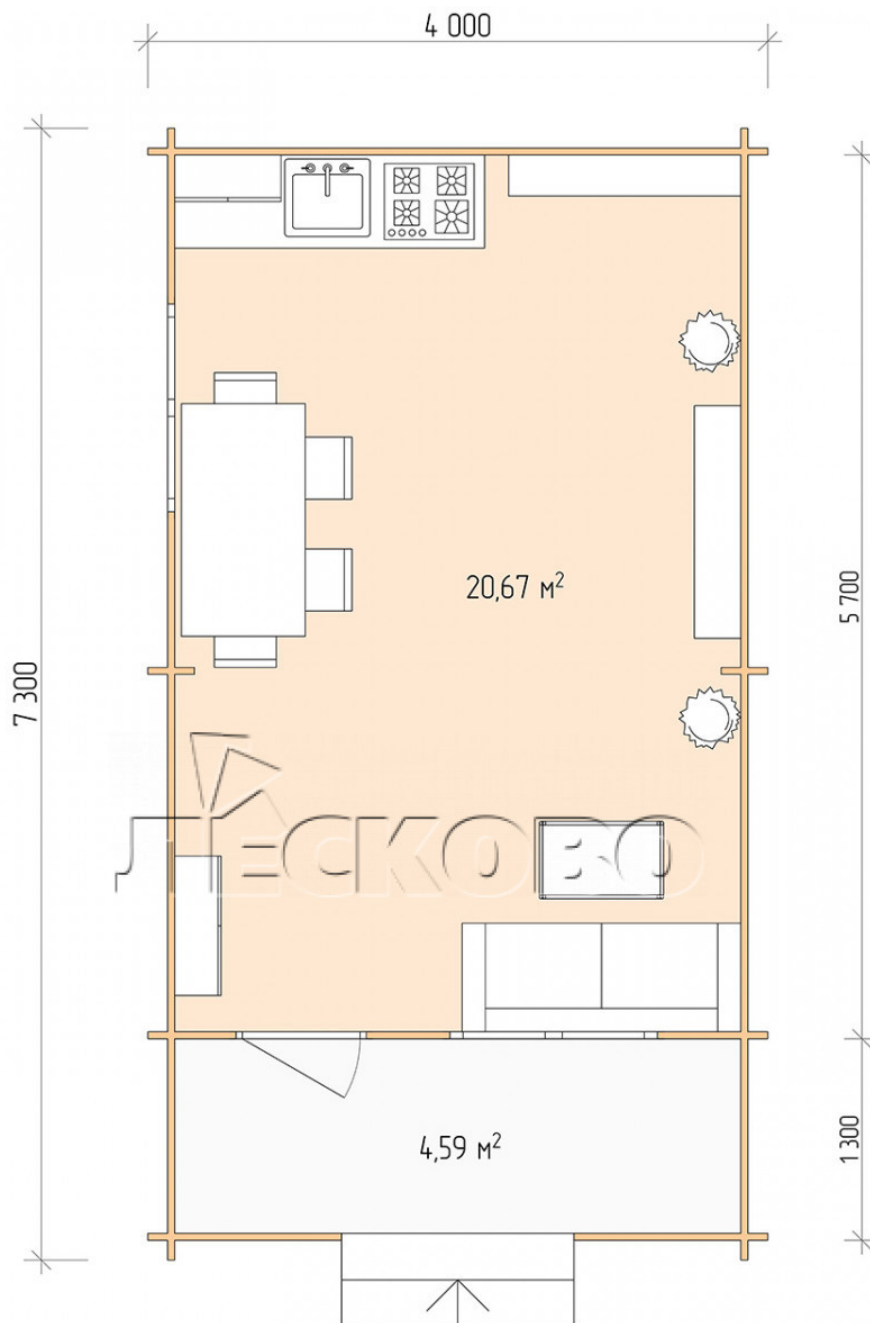

## Log Cabin "DSK" series 4×6

Project Dimensions

4 × 6 / 25.9 m<sup>2</sup>

Full house set

**4,070 €**

### Timber

45 MM

65 MM  
+ 887 €

# Разрез

## House Kit

- Wall kit: 44 × 145mm mini-chamber drying chamber with bowls for the project. The material of the tree is spruce, pine (GOST 8486). Humidity 12-14%. The height of the walls is 2.16 m;
- Logs, lower harness: board 45 × 145 mm chamber drying 10-12%;
- Floors: floorboard 35 mm, Chamber drying;
- Ceiling: imitation of a bar 20 × 135 mm, Chamber drying;
- Wooden windows, glass 4 mm, Single. Treatment with a colorless antiseptic. Hardware;