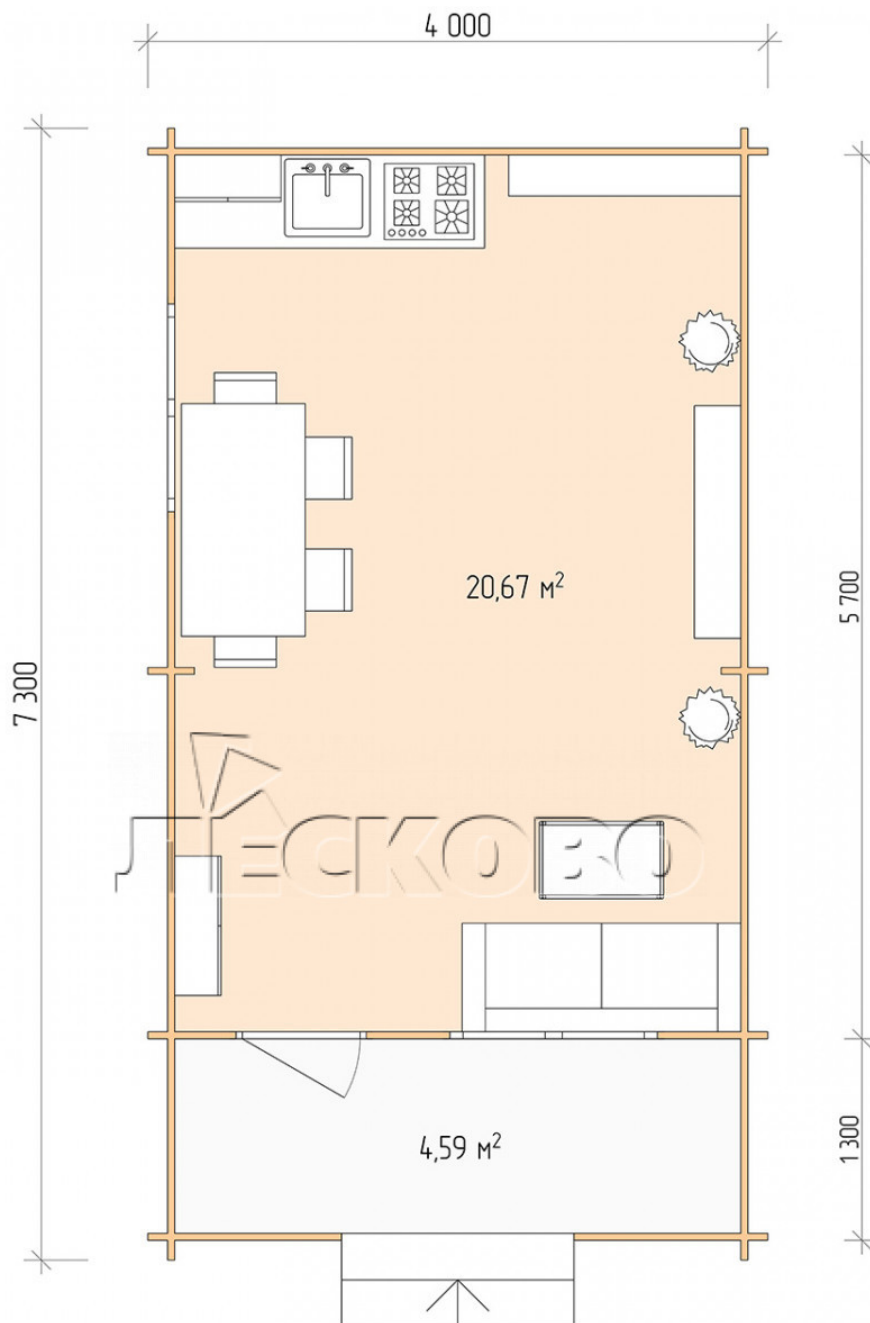

## Log Cabin "DSK" series 4×6

Project Dimensions

4 × 6 / 25.9 m<sup>2</sup>

Full house set

**4,862 €**

### Timber

45 mm

65 mm  
+ 1,076 €

# Разрез

## House Kit

- Wall kit: 44 × 145mm mini-chamber drying chamber with bowls for the project. The material of the tree is spruce, pine (GOST 8486). Humidity 12-14%. The height of the walls is 2.16 m;
- Logs, lower harness: board 45 × 145 mm chamber drying 10-12%;
- Floors: floorboard 35 mm, Chamber drying;
- Ceiling: imitation of a bar 20 × 135 mm, Chamber drying;
- Wooden windows, glass 4 mm, Single. Treatment with a colorless antiseptic. Hardware;