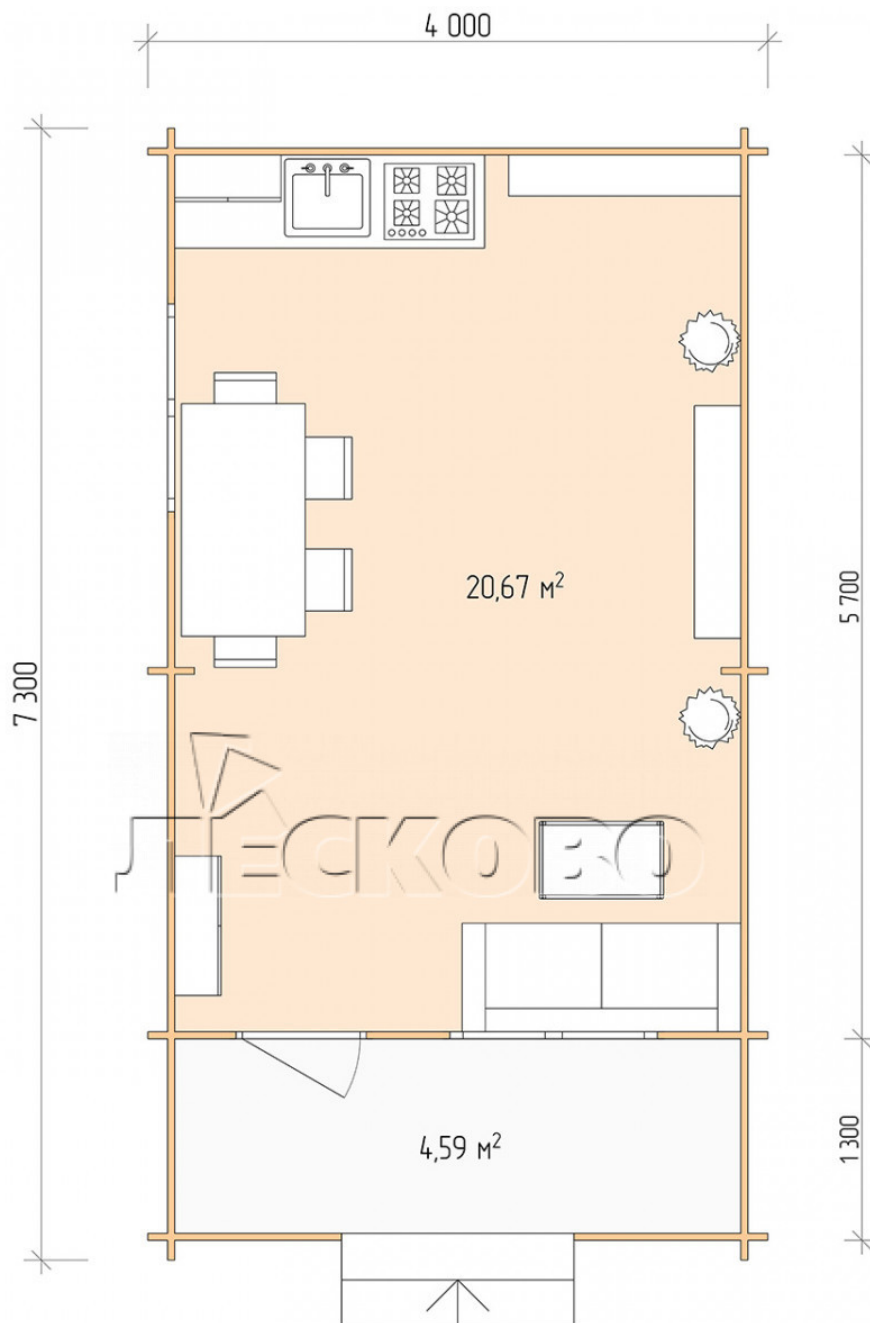

Log Cabin "DSK" series 4×6

Project Dimensions

4 × 6 / 25.9 m²

Full house set

3,925 €

Timber

45 MM

65 MM
+ 855 €

Project planning

Разрез

House Kit

- Wall kit: 44 × 145mm mini-chamber drying chamber with bowls for the project. The material of the tree is spruce, pine (GOST 8486). Humidity 12-14%. The height of the walls is 2.16 m;
- Logs, lower harness: board 45 × 145 mm chamber drying 10-12%;
- Floors: floorboard 35 mm, Chamber drying;
- Ceiling: imitation of a bar 20 × 135 mm, Chamber drying;
- Wooden windows, glass 4 mm, Single. Treatment with a colorless antiseptic. Hardware;

1.34×0.91 м.2 шт.

- Wooden doors;

0.84×1.885 м.

glass.1 шт.

7. Platbands: dry planed board 20 × 100 mm;

8. Roof: shingles.

9. Skirting board 35 mm.

+7 (4942) 499-770