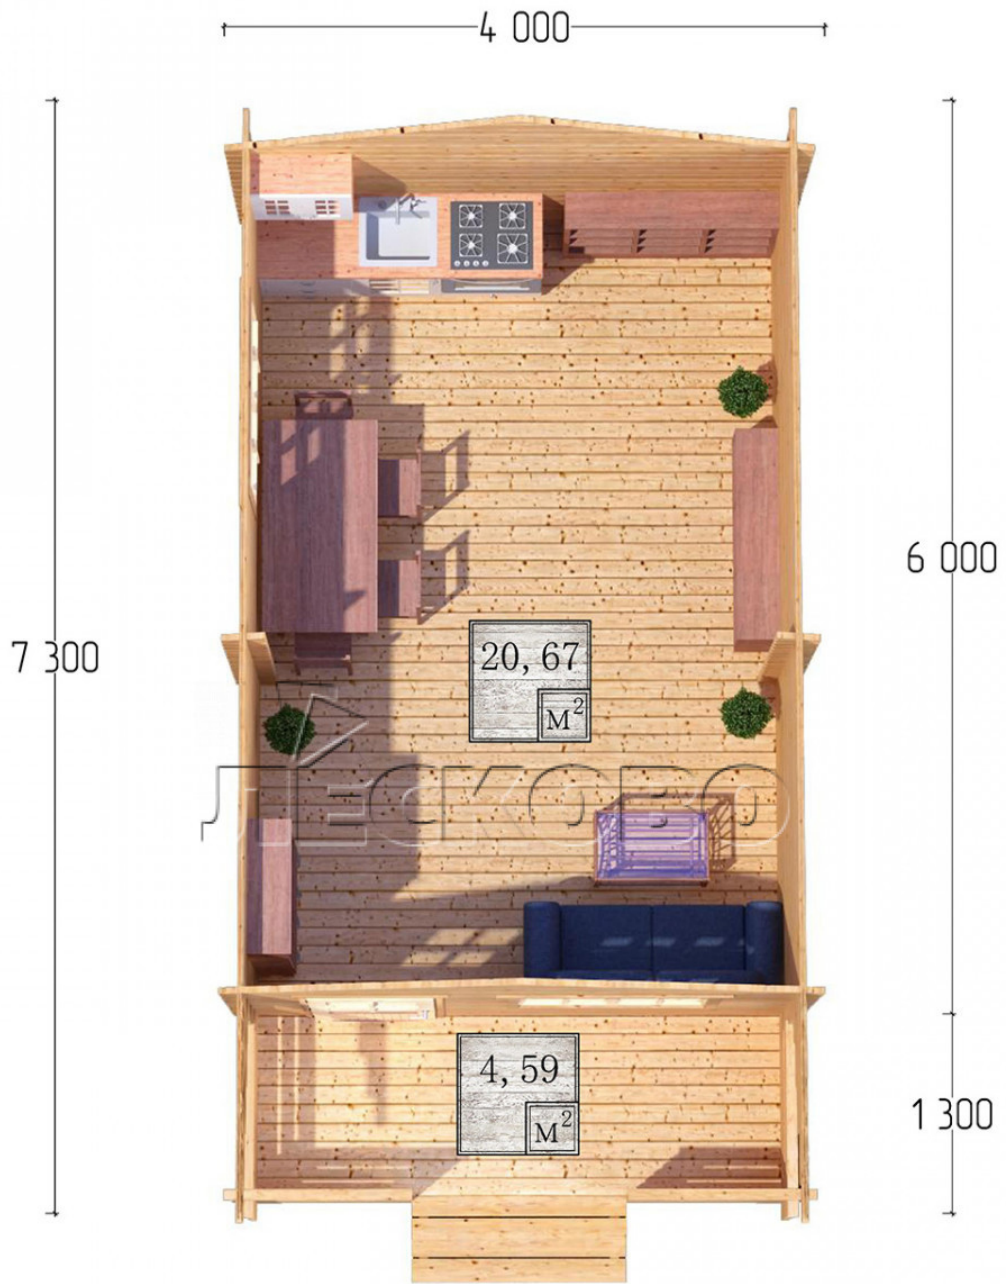

## Log Cabin "DSK" series 4×6

Project Dimensions

4 × 6 / 25.9 m<sup>2</sup>

Full house set

**4,070 €**

### Timber

45 MM

65 MM  
+ 887 €

# Разрез

## House Kit

- Wall kit: 44 × 145mm mini-chamber drying chamber with bowls for the project. The material of the tree is spruce, pine (GOST 8486). Humidity 12-14%. The height of the walls is 2.16 m;
- Logs, lower harness: board 45 × 145 mm chamber drying 10-12%;
- Floors: floorboard 35 mm, Chamber drying;
- Ceiling: imitation of a bar 20 × 135 mm, Chamber drying;
- Wooden windows, glass 4 mm, Single. Treatment with a colorless antiseptic. Hardware;