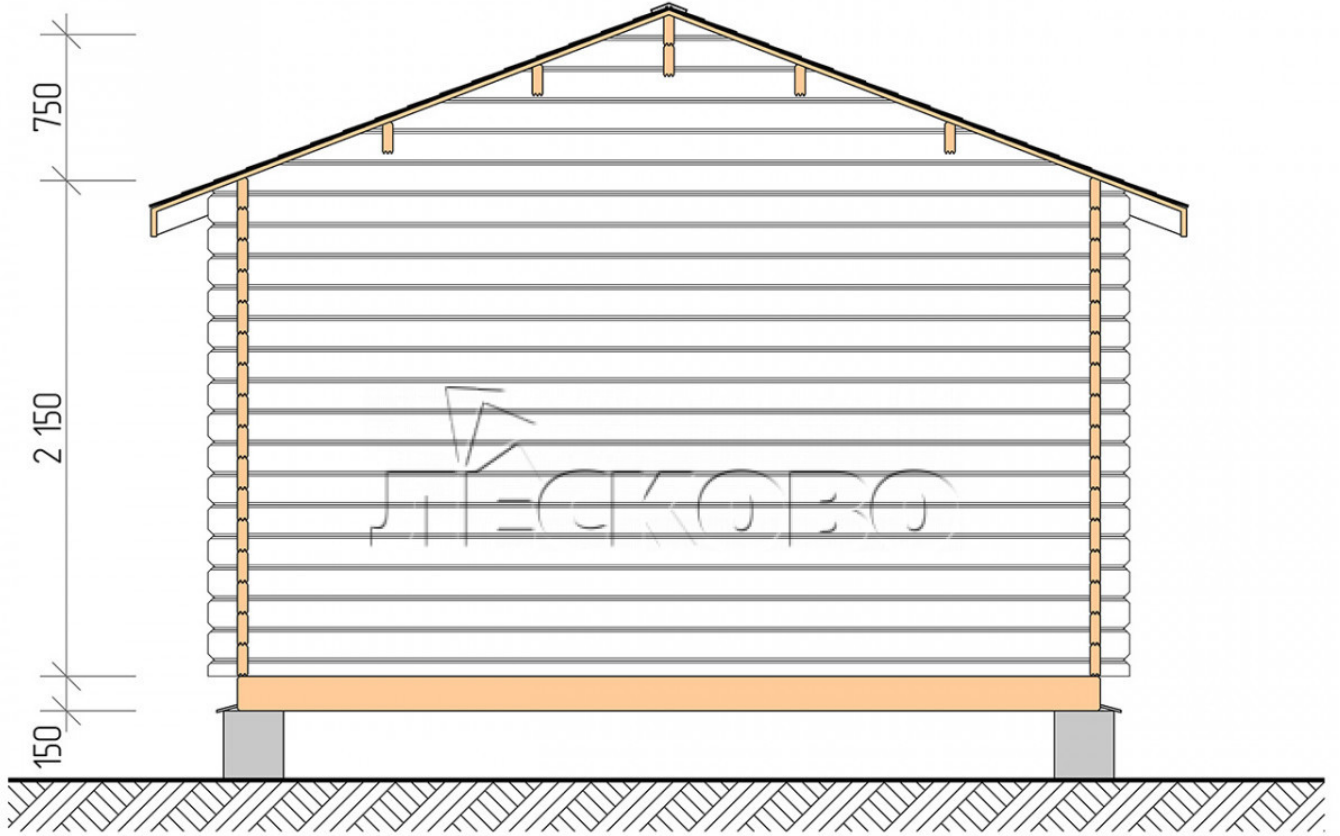

Log Cabin "DSK" series 4x5

Project Dimensions

4 × 5 / 22.2 m²

Full house set

3,554 €

Timber

45 mm

65 mm
+ 770 €

Project planning

Разрез

House Kit

- Wall kit: 44 × 145mm mini-chamber drying chamber with bowls for the project. The material of the tree is spruce, pine (GOST 8486). Humidity 12-14%. The height of the walls is 2.16 m;
- Logs, lower harness: board 45 × 145 mm chamber drying 10-12%;
- Floors: floorboard 35 mm, Chamber drying;
- Ceiling: imitation of a bar 20 × 135 mm, Chamber drying;
- Wooden windows, glass 4 mm, Single. Treatment with a colorless antiseptic. Hardware;

1.34×0.91 м.2 шт.

- Wooden doors;

0.84×1.885 м.

glass.1 шт.

7. Platbands: dry planed board 20 × 100 mm;

8. Roof: shingles.

9. Skirting board 35 mm.

+7 (4942) 499-770