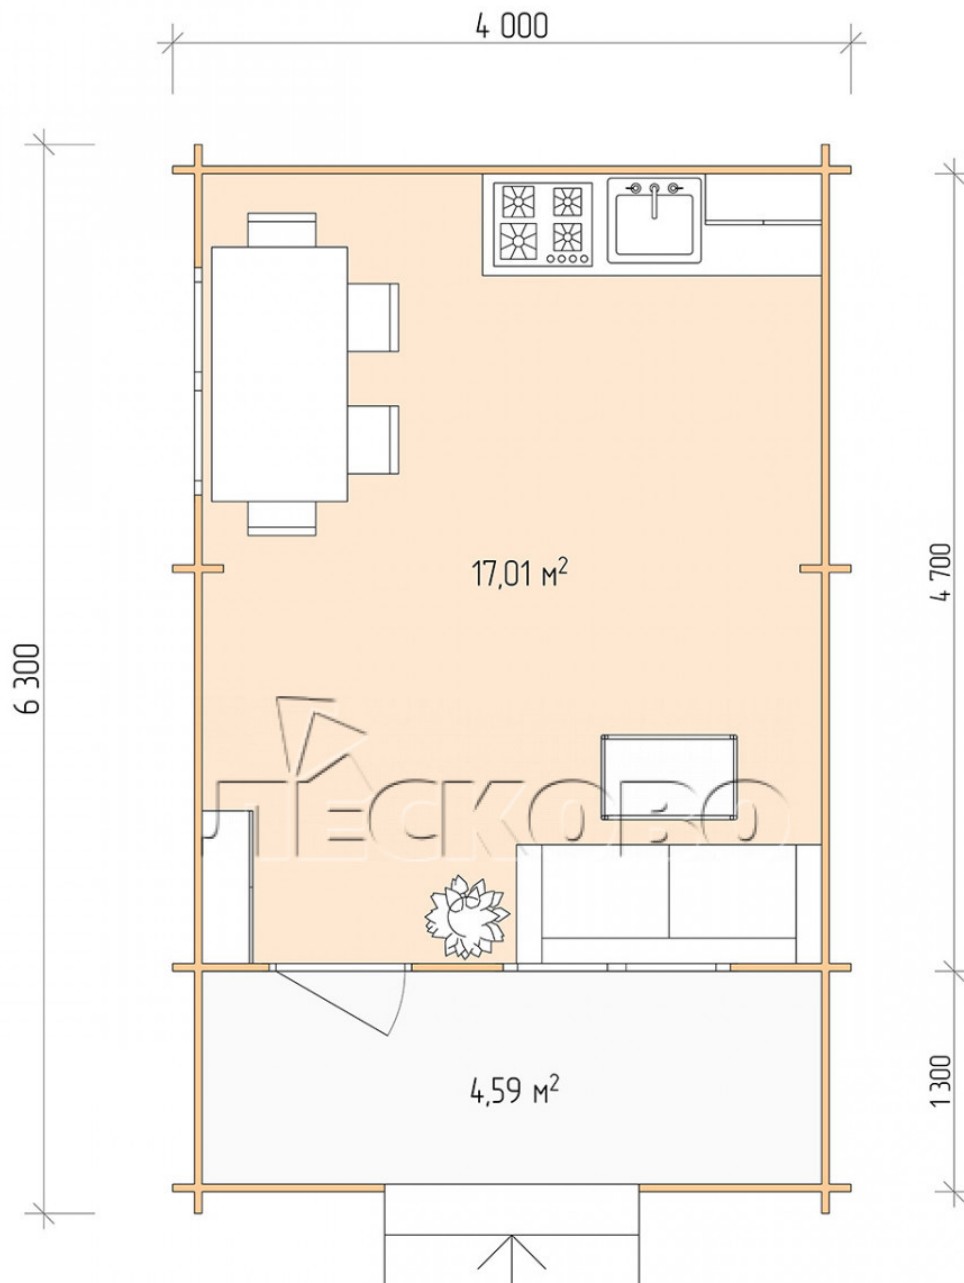

Log Cabin "DSK" series 4x5

Project Dimensions

4 × 5 / 22.2 m²

Full house set

3,685 €

Timber

45 MM

65 MM
+ 799 €

Project planning

Разрез

House Kit

- Wall kit: 44 × 145mm mini-chamber drying chamber with bowls for the project. The material of the tree is spruce, pine (GOST 8486). Humidity 12-14%. The height of the walls is 2.16 m;
- Logs, lower harness: board 45 × 145 mm chamber drying 10-12%;
- Floors: floorboard 35 mm, Chamber drying;
- Ceiling: imitation of a bar 20 × 135 mm, Chamber drying;
- Wooden windows, glass 4 mm, Single. Treatment with a colorless antiseptic. Hardware;

1.34×0.91 м.2 шт.

- Wooden doors;

0.84×1.885 м.

glass.1 шт.

7. Platbands: dry planed board 20 × 100 mm;

8. Roof: shingles.

9. Skirting board 35 mm.

+7 (4942) 499-770