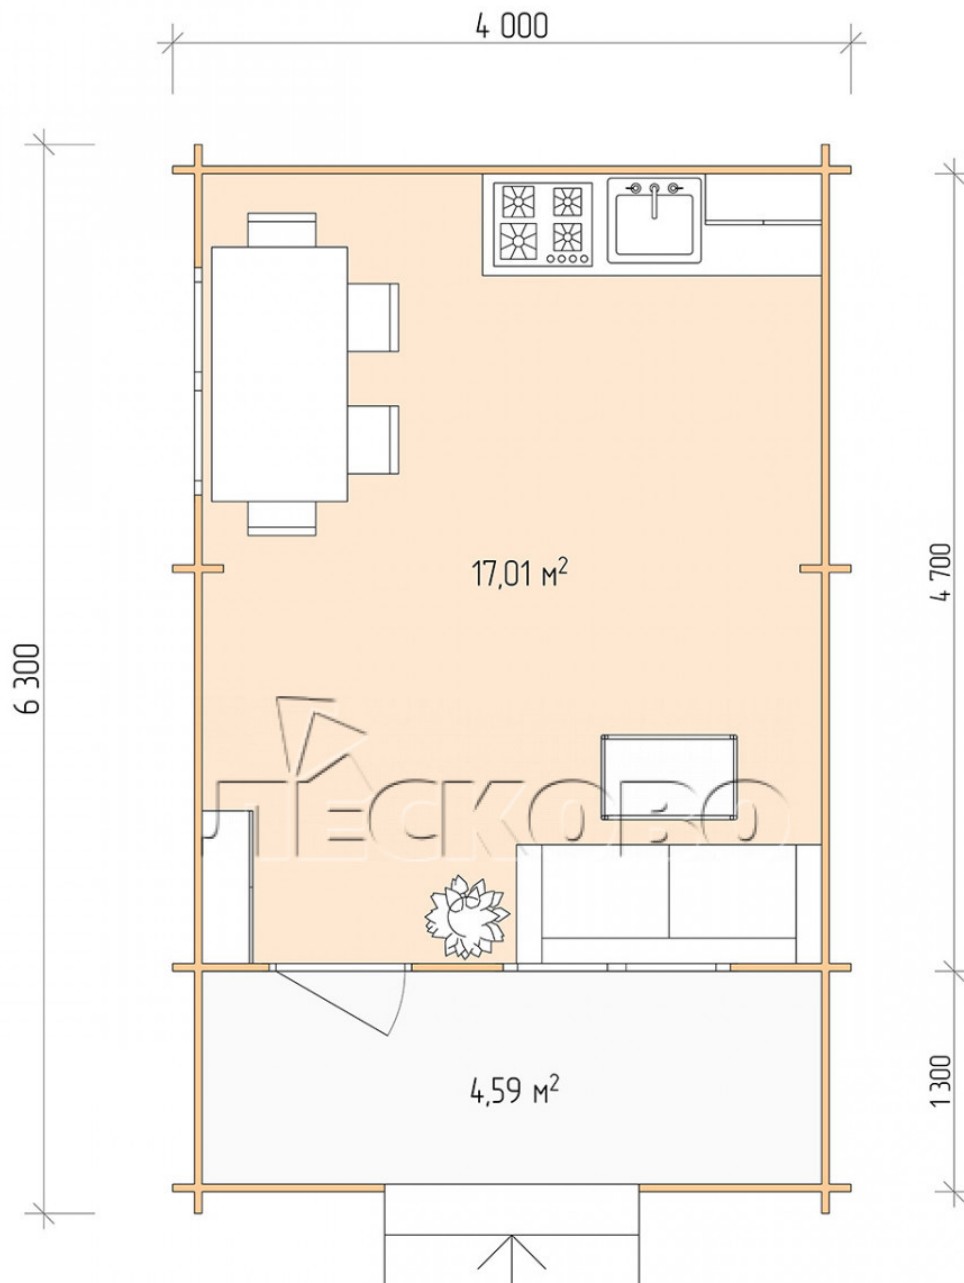

Log Cabin "DSK" series 4x5

Project Dimensions

4 × 5 / 22.2 m²

Full house set

3,554 €

Timber

45 mm

65 mm
+ 770 €

Project planning

Разрез

House Kit

- Wall kit: 44 × 145mm mini-chamber drying chamber with bowls for the project. The material of the tree is spruce, pine (GOST 8486). Humidity 12-14%. The height of the walls is 2.16 m;
- Logs, lower harness: board 45 × 145 mm chamber drying 10-12%;
- Floors: floorboard 35 mm, Chamber drying;
- Ceiling: imitation of a bar 20 × 135 mm, Chamber drying;
- Wooden windows, glass 4 mm, Single. Treatment with a colorless antiseptic. Hardware;

1.34×0.91 м.2 шт.

- Wooden doors;

0.84×1.885 м.

glass.1 шт.

7. Platbands: dry planed board 20 × 100 mm;

8. Roof: shingles.

9. Skirting board 35 mm.

+7 (4942) 499-770