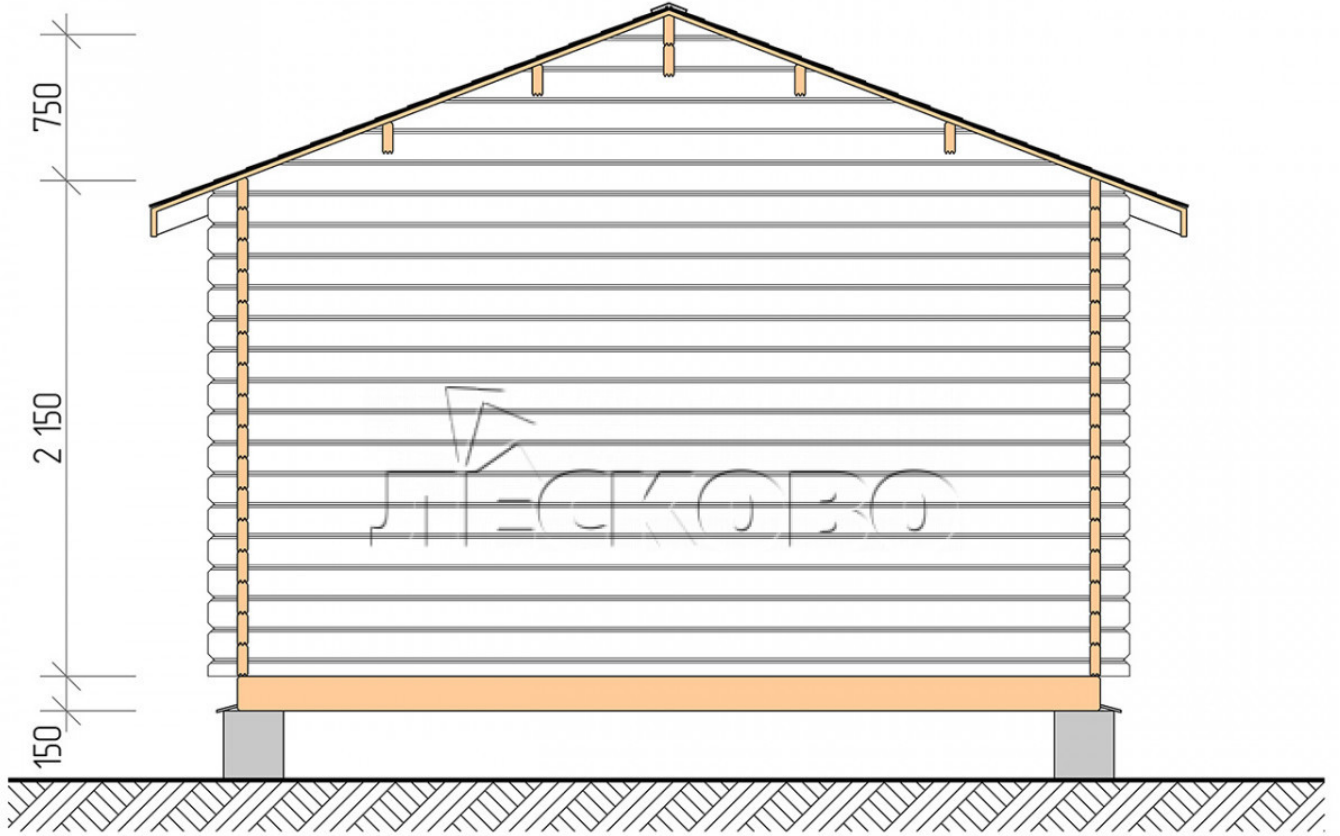

Log Cabin "DSK" series 4x5

Project Dimensions

4 × 5 / 22.2 m²

Full house set

3,685 €

Timber

45 MM

65 MM
+ 799 €

Project planning

Разрез

House Kit

- Wall kit: 44 × 145mm mini-chamber drying chamber with bowls for the project. The material of the tree is spruce, pine (GOST 8486). Humidity 12-14%. The height of the walls is 2.16 m;
- Logs, lower harness: board 45 × 145 mm chamber drying 10-12%;
- Floors: floorboard 35 mm, Chamber drying;
- Ceiling: imitation of a bar 20 × 135 mm, Chamber drying;
- Wooden windows, glass 4 mm, Single. Treatment with a colorless antiseptic. Hardware;

1.34×0.91 м.2 шт.

- Wooden doors;

0.84×1.885 м.

glass.1 шт.

7. Platbands: dry planed board 20 × 100 mm;

8. Roof: shingles.

9. Skirting board 35 mm.

+7 (4942) 499-770