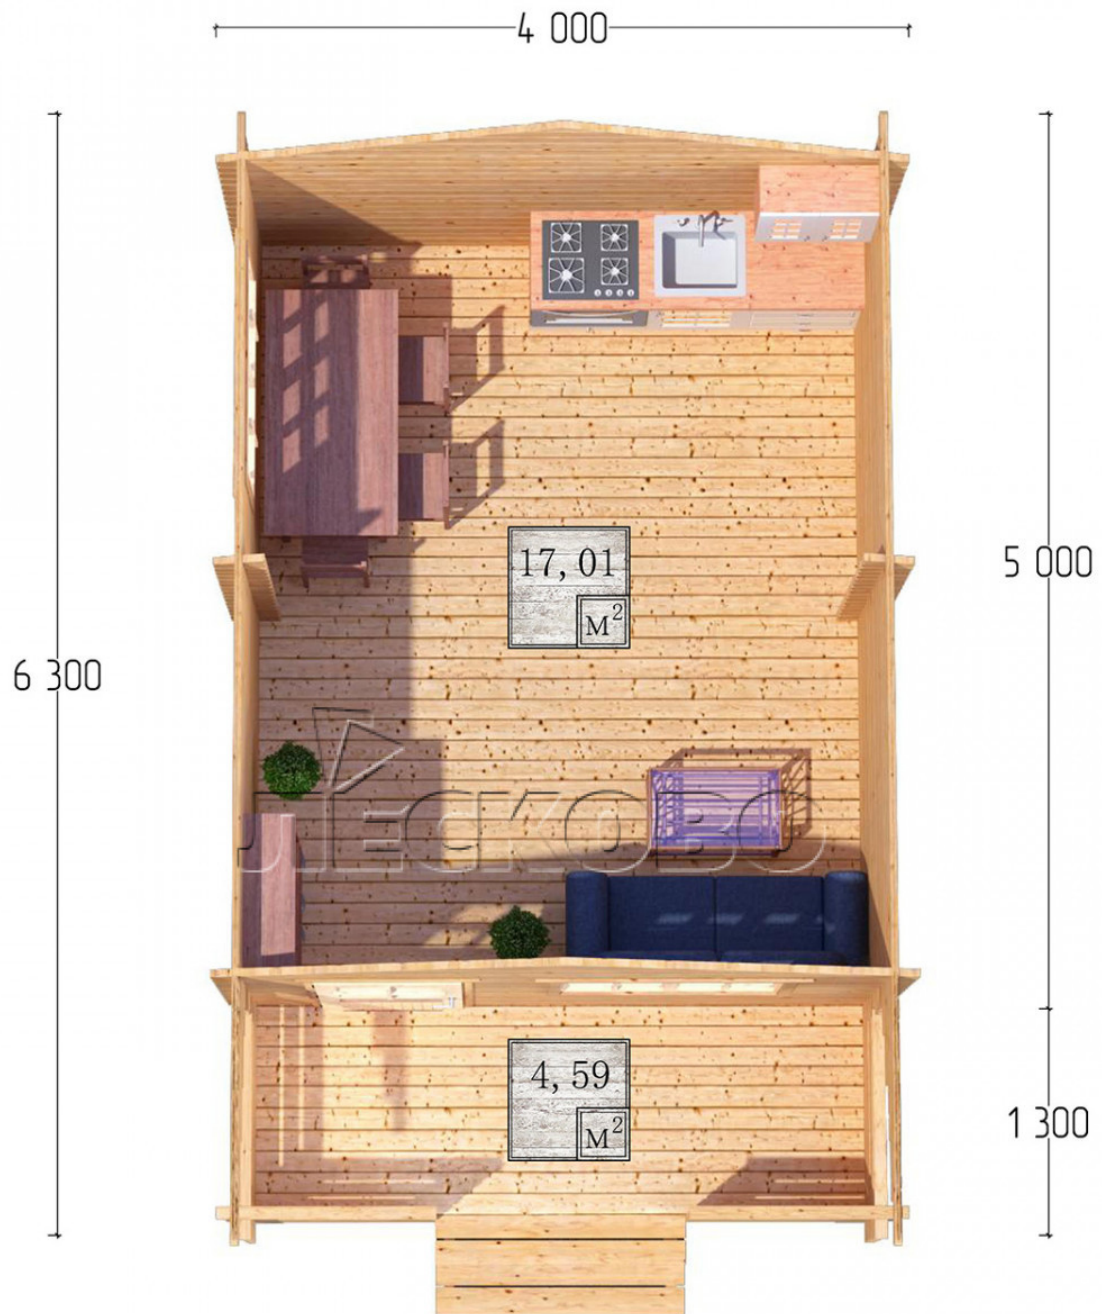

Log Cabin "DSK" series 4x5

Project Dimensions

4 × 5 / 22.2 m²

Full house set

4,324 €

Timber

45 MM

65 MM
+ 948 €

Project planning

Разрез

House Kit

- Wall kit: 44 × 145mm mini-chamber drying chamber with bowls for the project. The material of the tree is spruce, pine (GOST 8486). Humidity 12-14%. The height of the walls is 2.16 m;
- Logs, lower harness: board 45 × 145 mm chamber drying 10-12%;
- Floors: floorboard 35 mm, Chamber drying;
- Ceiling: imitation of a bar 20 × 135 mm, Chamber drying;
- Wooden windows, glass 4 mm, Single. Treatment with a colorless antiseptic. Hardware;

1.34×0.91 м.2 шт.

- Wooden doors;

0.84×1.885 м.

glass.1 шт.

7. Platbands: dry planed board 20 × 100 mm;

8. Roof: shingles.

9. Skirting board 35 mm.

+7 (4942) 499-770