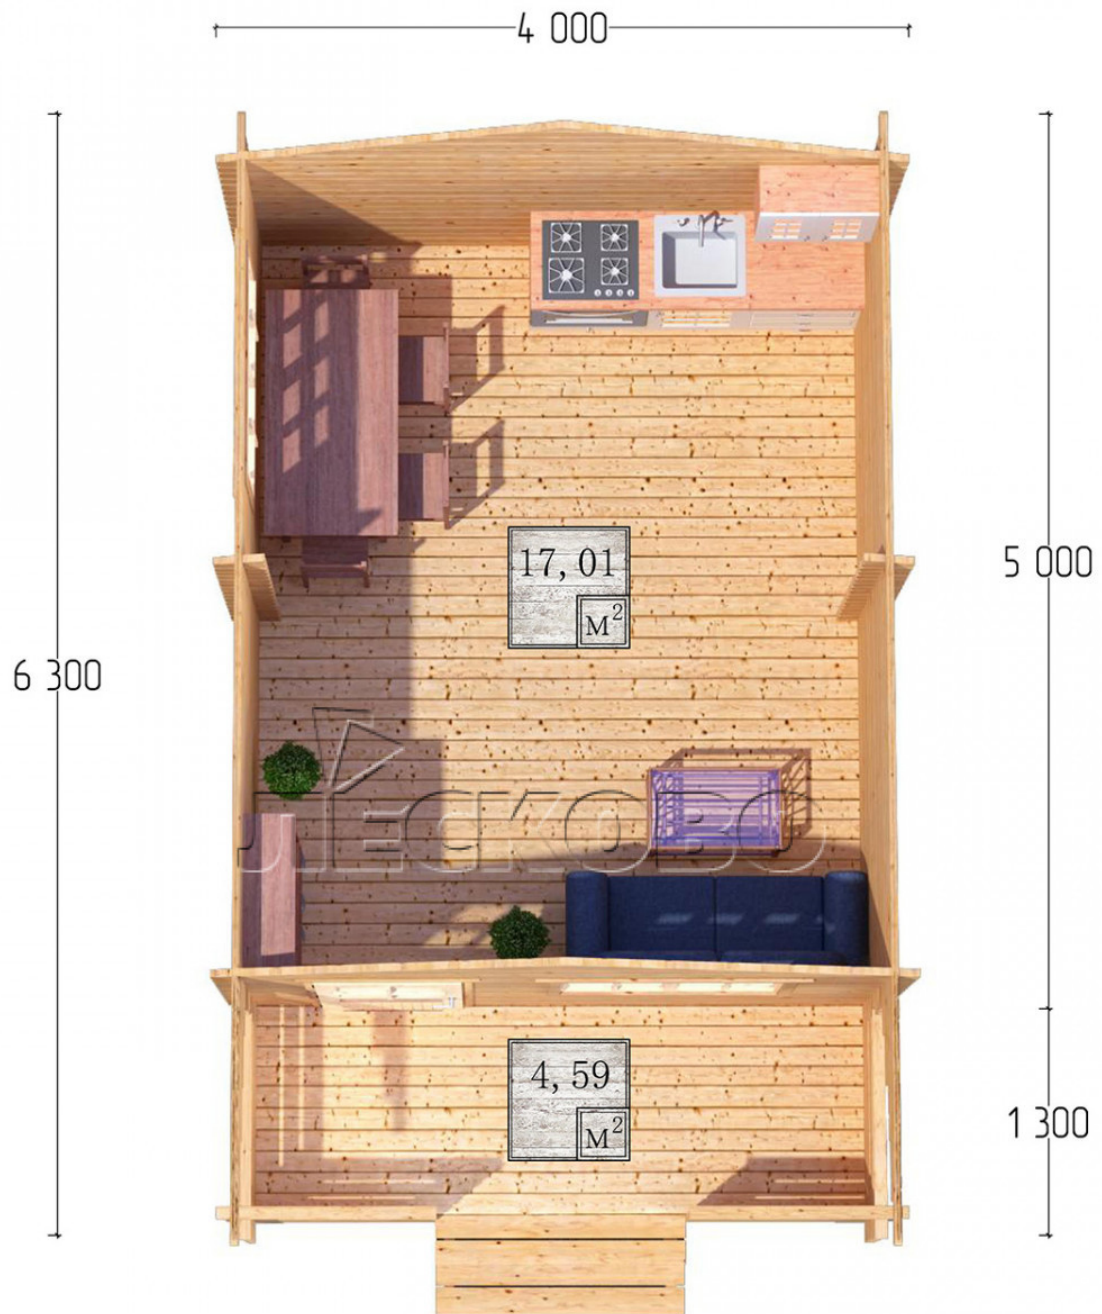

Log Cabin "DSK" series 4x5

Project Dimensions

4 × 5 / 22.2 m²

Full house set

3,685 €

Timber

45 MM

65 MM
+ 799 €

Project planning

Разрез

House Kit

- Wall kit: 44 × 145mm mini-chamber drying chamber with bowls for the project. The material of the tree is spruce, pine (GOST 8486). Humidity 12-14%. The height of the walls is 2.16 m;
- Logs, lower harness: board 45 × 145 mm chamber drying 10-12%;
- Floors: floorboard 35 mm, Chamber drying;
- Ceiling: imitation of a bar 20 × 135 mm, Chamber drying;
- Wooden windows, glass 4 mm, Single. Treatment with a colorless antiseptic. Hardware;

1.34×0.91 м.2 шт.

- Wooden doors;

0.84×1.885 м.

glass.1 шт.

7. Platbands: dry planed board 20 × 100 mm;

8. Roof: shingles.

9. Skirting board 35 mm.

+7 (4942) 499-770