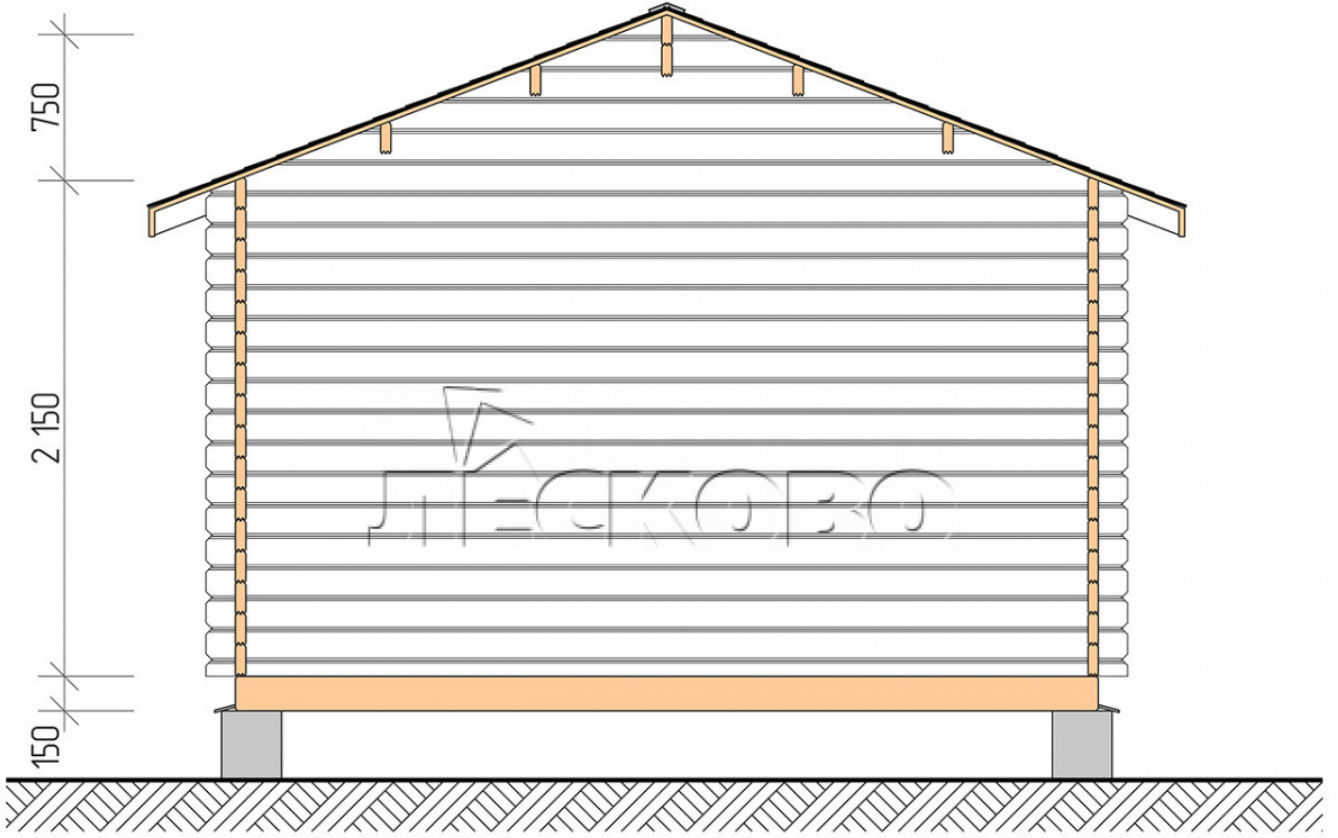

Log Cabin "DSK" series 4x5

Project Dimensions

4 × 5 / 22.2 m²

Full house set

4,324 €

Timber

45 MM

65 MM
+ 948 €

Project planning

Разрез

House Kit

- Wall kit: 44 × 145mm mini-chamber drying chamber with bowls for the project. The material of the tree is spruce, pine (GOST 8486). Humidity 12-14%. The height of the walls is 2.16 m;
- Logs, lower harness: board 45 × 145 mm chamber drying 10-12%;
- Floors: floorboard 35 mm, Chamber drying;
- Ceiling: imitation of a bar 20 × 135 mm, Chamber drying;
- Wooden windows, glass 4 mm, Single. Treatment with a colorless antiseptic. Hardware;

1.34×0.91 м.2 шт.

- Wooden doors;

0.84×1.885 м.

glass.1 шт.

7. Platbands: dry planed board 20 × 100 mm;

8. Roof: shingles.

9. Skirting board 35 mm.

+7 (4942) 499-770