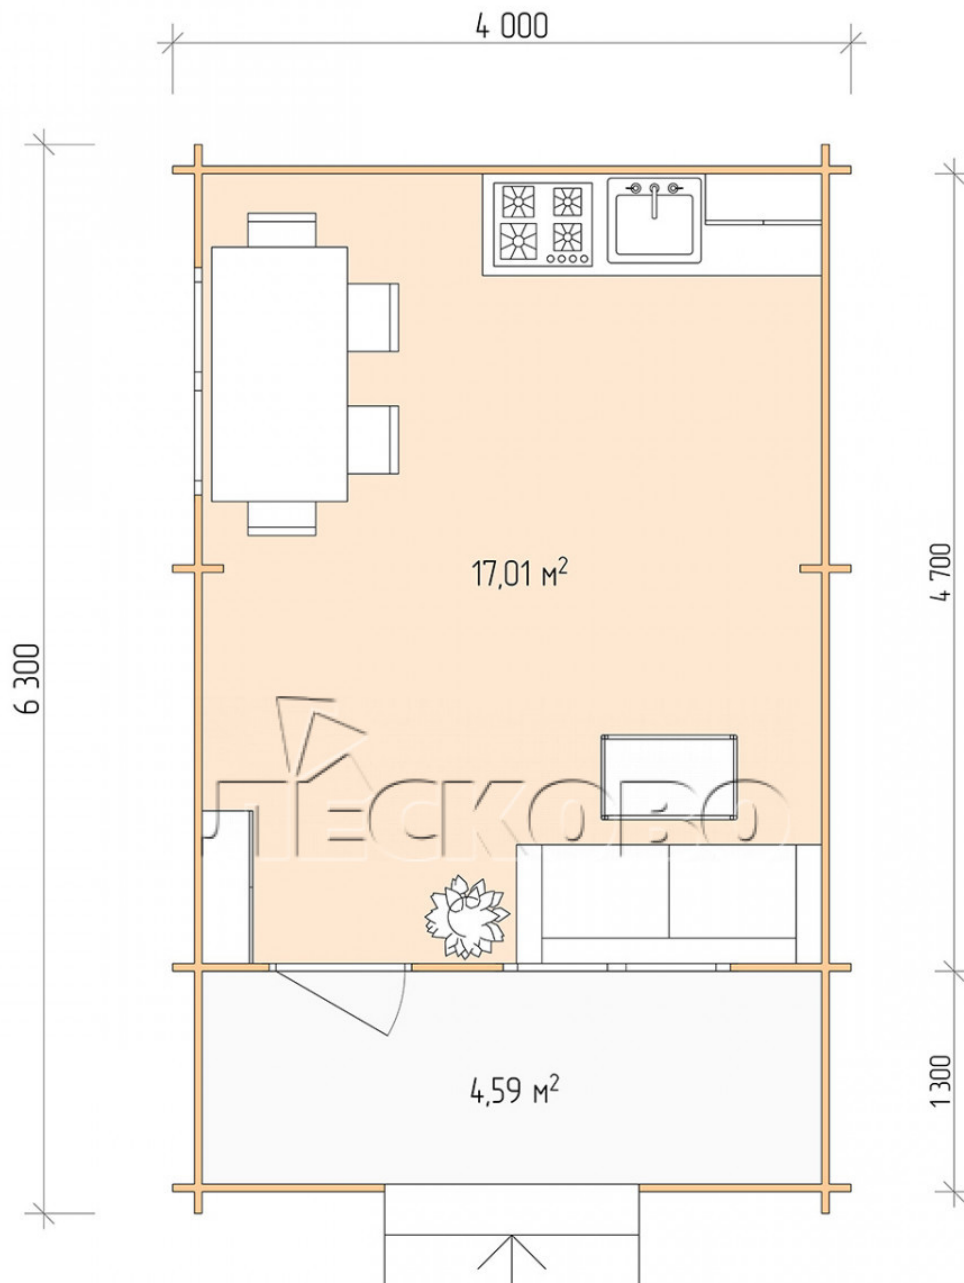

Log Cabin "DSK" series 4x5

Project Dimensions

4 × 5 / 22.2 m²

Full house set

4,324 €

Timber

45 MM

65 MM
+ 948 €

Project planning

Разрез

House Kit

- Wall kit: 44 × 145mm mini-chamber drying chamber with bowls for the project. The material of the tree is spruce, pine (GOST 8486). Humidity 12-14%. The height of the walls is 2.16 m;
- Logs, lower harness: board 45 × 145 mm chamber drying 10-12%;
- Floors: floorboard 35 mm, Chamber drying;
- Ceiling: imitation of a bar 20 × 135 mm, Chamber drying;
- Wooden windows, glass 4 mm, Single. Treatment with a colorless antiseptic. Hardware;

1.34×0.91 м.2 шт.

- Wooden doors;

0.84×1.885 м.

glass.1 шт.

7. Platbands: dry planed board 20 × 100 mm;

8. Roof: shingles.

9. Skirting board 35 mm.

+7 (4942) 499-770