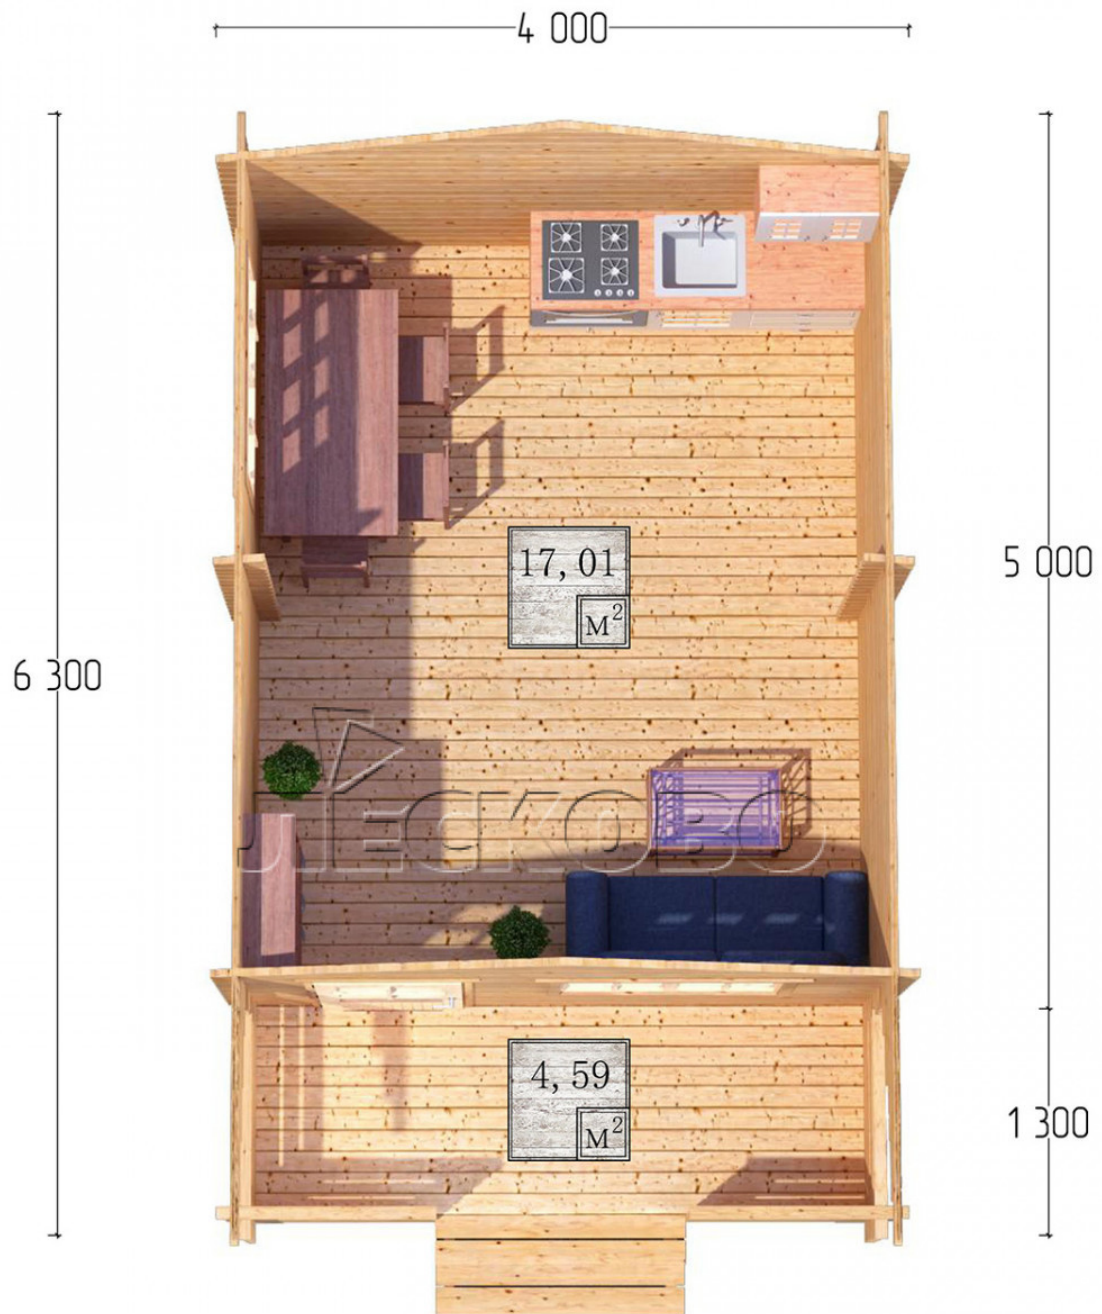

Log Cabin "DSK" series 4x5

Project Dimensions

4 × 5 / 22.2 m²

Full house set

3,554 €

Timber

45 mm

65 mm
+ 770 €

Project planning

Разрез

House Kit

- Wall kit: 44 × 145mm mini-chamber drying chamber with bowls for the project. The material of the tree is spruce, pine (GOST 8486). Humidity 12-14%. The height of the walls is 2.16 m;
- Logs, lower harness: board 45 × 145 mm chamber drying 10-12%;
- Floors: floorboard 35 mm, Chamber drying;
- Ceiling: imitation of a bar 20 × 135 mm, Chamber drying;
- Wooden windows, glass 4 mm, Single. Treatment with a colorless antiseptic. Hardware;

1.34×0.91 м.2 шт.

- Wooden doors;

0.84×1.885 м.

glass.1 шт.

7. Platbands: dry planed board 20 × 100 mm;

8. Roof: shingles.

9. Skirting board 35 mm.

+7 (4942) 499-770