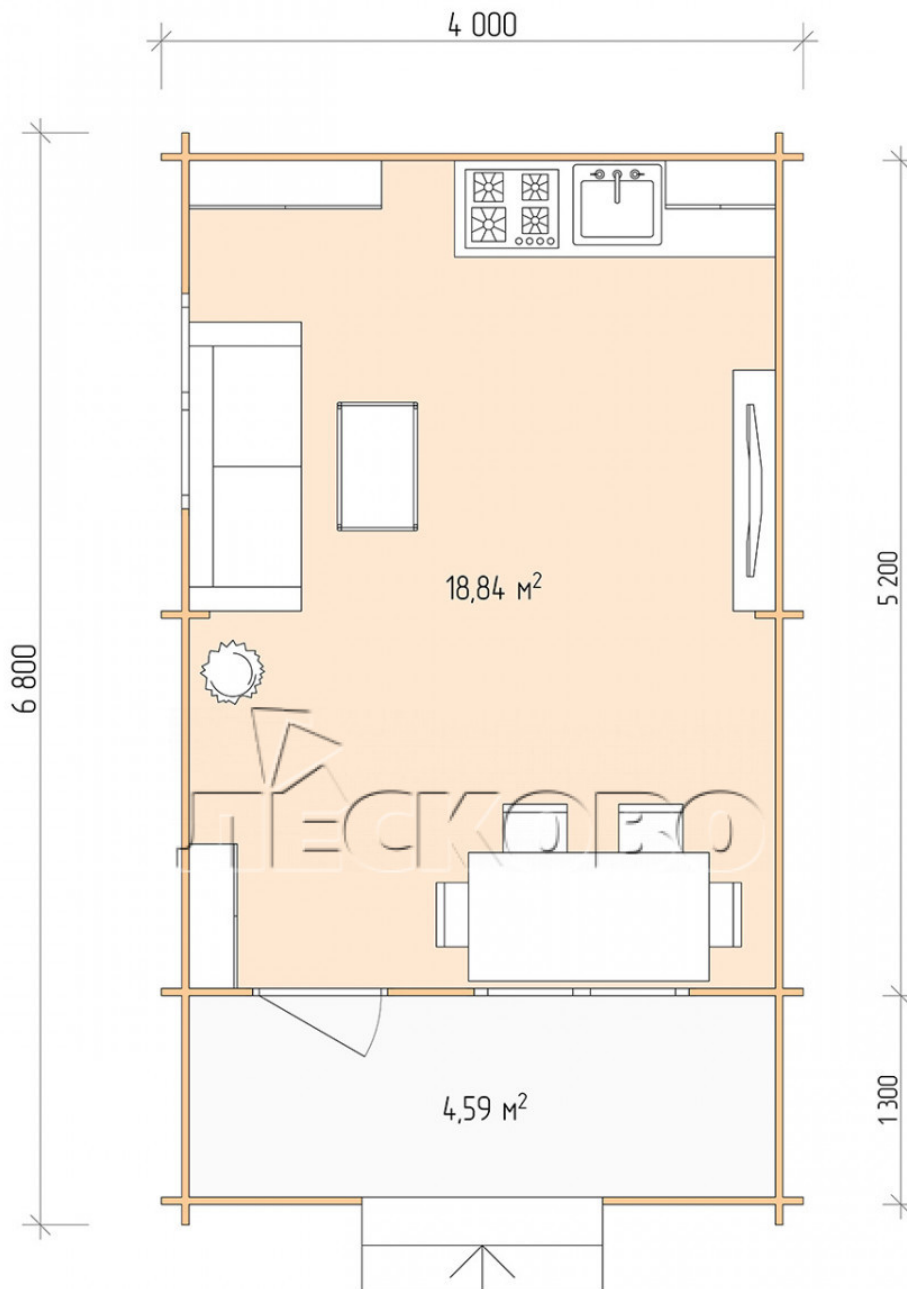

## Log Cabin "DSK" series 4×5.5

Project Dimensions

4 × 5.5 / 24 m<sup>2</sup>

Full house set

**3,935 €**

### Timber

45 MM

65 MM  
+ 843 €

# Разрез

## House Kit

- Wall kit: 44 × 145mm mini-chamber drying chamber with bowls for the project. The material of the tree is spruce, pine (GOST 8486). Humidity 12-14%. The height of the walls is 2.16 m;
- Logs, lower harness: board 45 × 145 mm chamber drying 10-12%;
- Floors: floorboard 35 mm, Chamber drying;
- Ceiling: imitation of a bar 20 × 135 mm, Chamber drying;
- Wooden windows, glass 4 mm, Single. Treatment with a colorless antiseptic. Hardware;