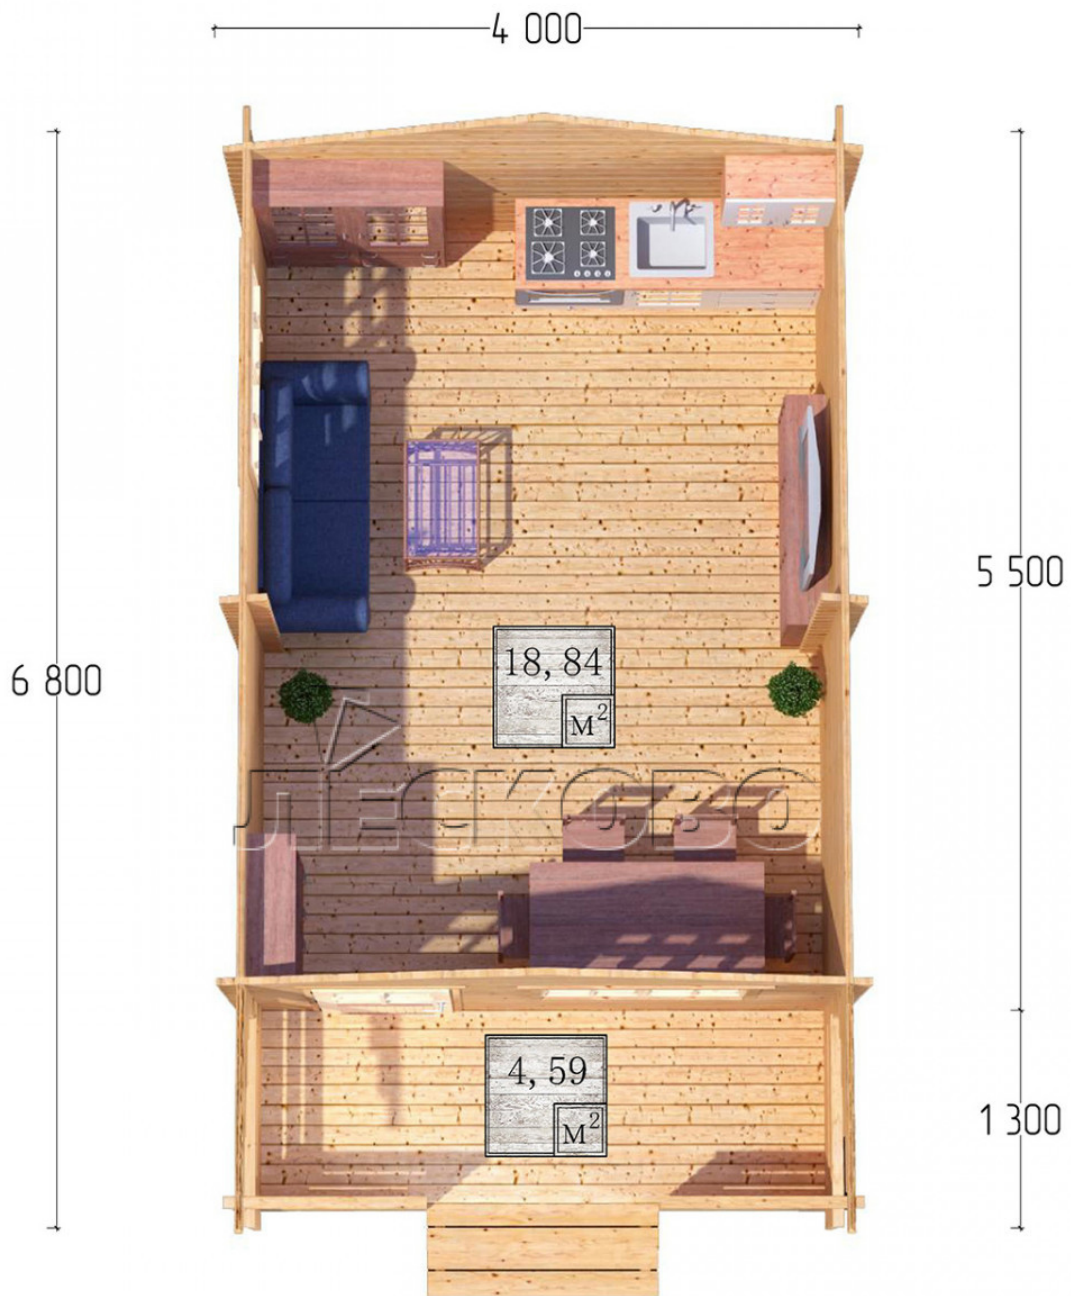

## Log Cabin "DSK" series 4×5.5

Project Dimensions

4 × 5.5 / 24 m<sup>2</sup>

Full house set

**3,935 €**

### Timber

45 MM

65 MM  
+ 843 €

# Разрез

## House Kit

- Wall kit: 44 × 145mm mini-chamber drying chamber with bowls for the project. The material of the tree is spruce, pine (GOST 8486). Humidity 12-14%. The height of the walls is 2.16 m;
- Logs, lower harness: board 45 × 145 mm chamber drying 10-12%;
- Floors: floorboard 35 mm, Chamber drying;
- Ceiling: imitation of a bar 20 × 135 mm, Chamber drying;
- Wooden windows, glass 4 mm, Single. Treatment with a colorless antiseptic. Hardware;