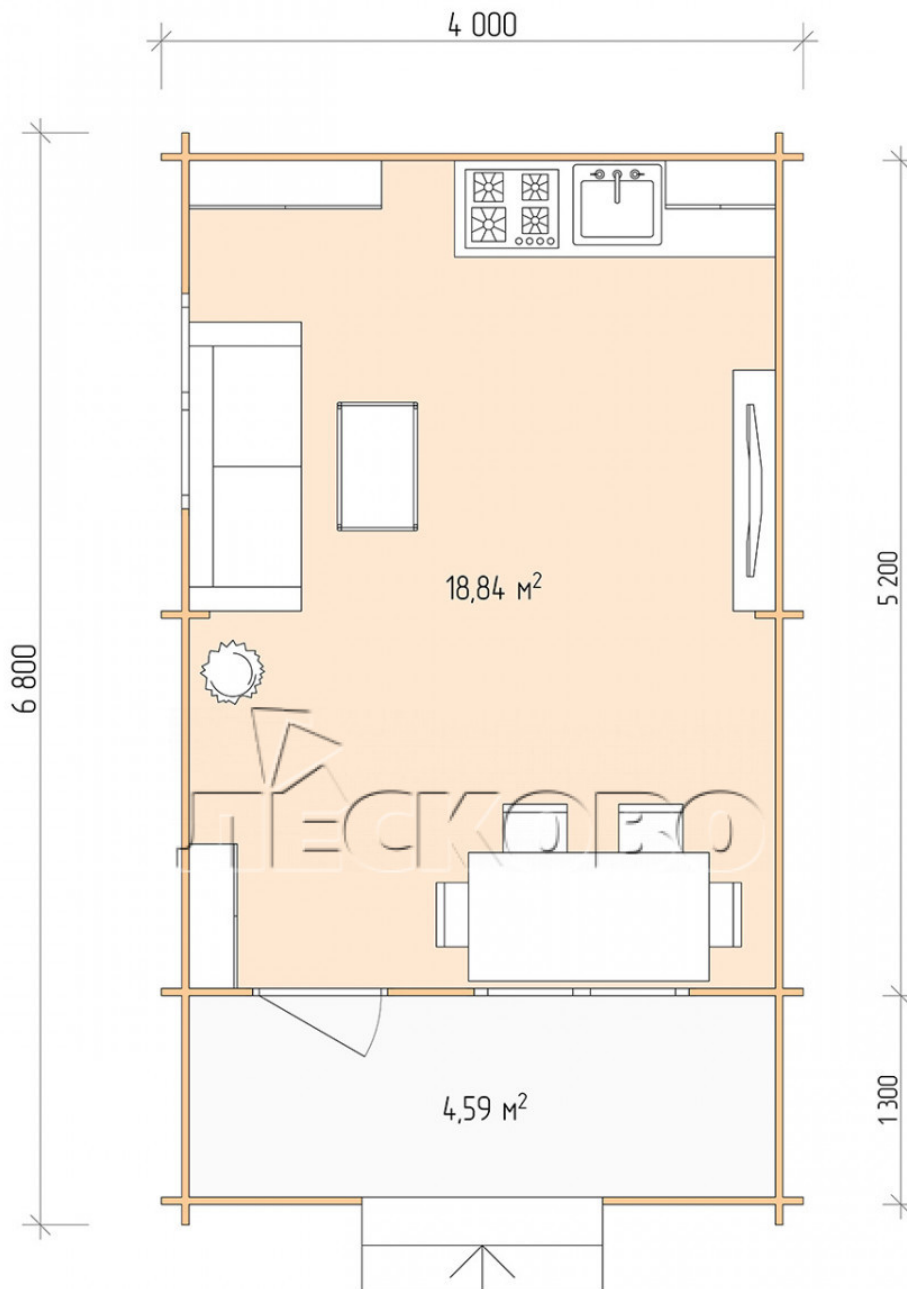

House Kit

- Wall kit: 44 × 145mm mini-chamber drying chamber with bowls for the project. The material of the tree is spruce, pine (GOST 8486). Humidity 12-14%. The height of the walls is 2.16 m;
- Logs, lower harness: board 45 × 145 mm chamber drying 10-12%;
- Floors: floorboard 35 mm, Chamber drying;
- Ceiling: imitation of a bar 20 × 135 mm, Chamber drying;
- Wooden windows, glass 4 mm, Single. Treatment with a colorless antiseptic. Hardware;