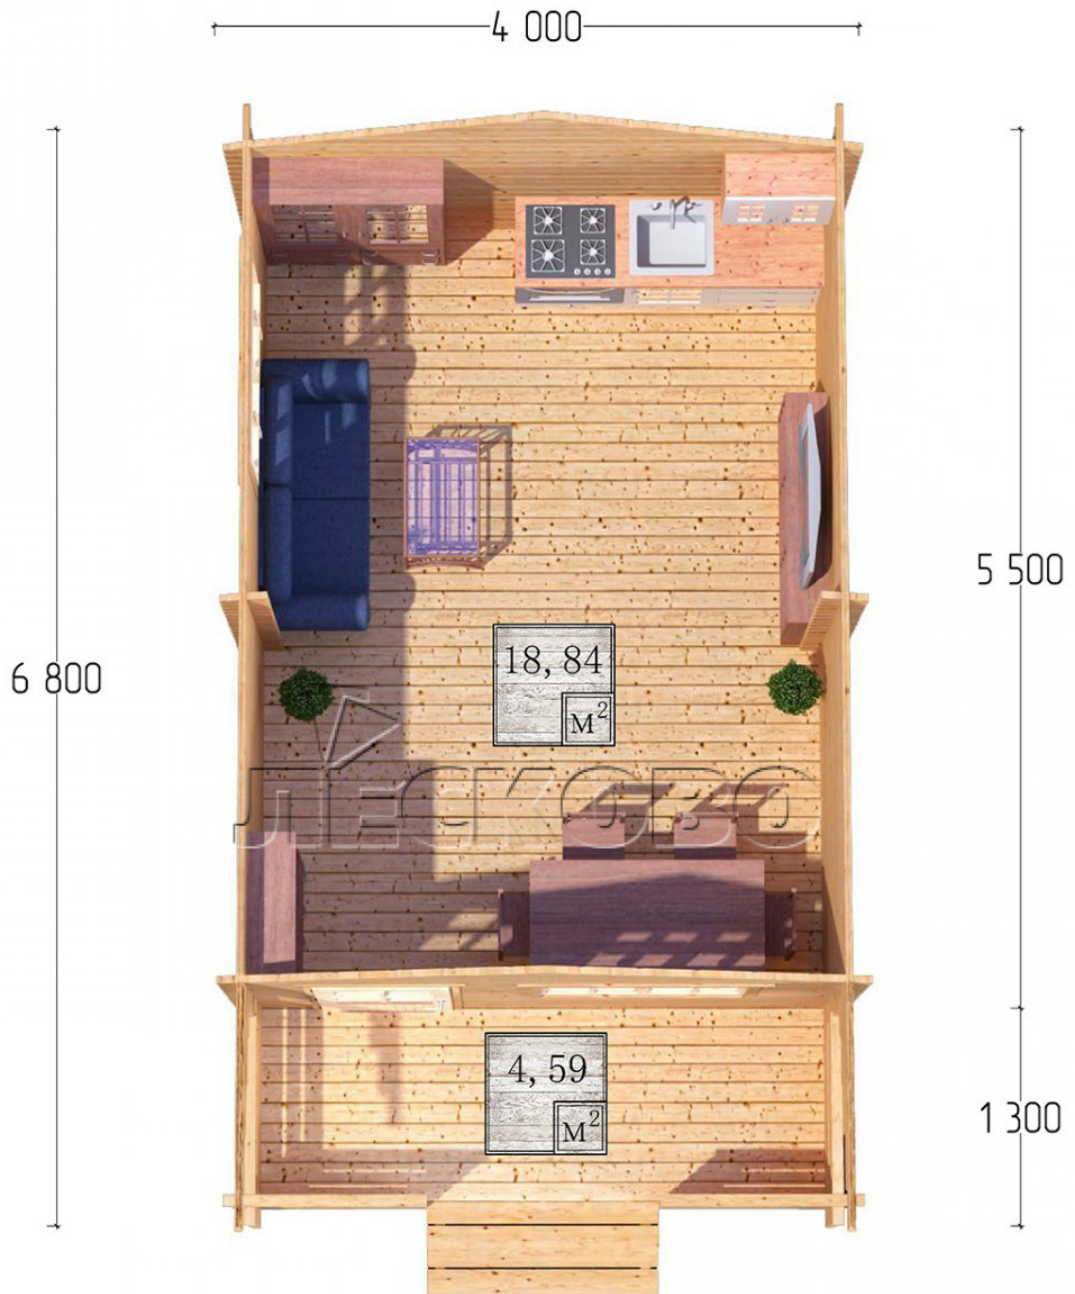

## Log Cabin "DSK" series 4×5.5

Project Dimensions

4 × 5.5 / 24 m<sup>2</sup>

Full house set

**3,737 €**

### Timber

45 mm

65 mm  
+ 800 €

# Разрез

## House Kit

- Wall kit: 44 × 145mm mini-chamber drying chamber with bowls for the project. The material of the tree is spruce, pine (GOST 8486). Humidity 12-14%. The height of the walls is 2.16 m;
- Logs, lower harness: board 45 × 145 mm chamber drying 10-12%;
- Floors: floorboard 35 mm, Chamber drying;
- Ceiling: imitation of a bar 20 × 135 mm, Chamber drying;
- Wooden windows, glass 4 mm, Single. Treatment with a colorless antiseptic. Hardware;