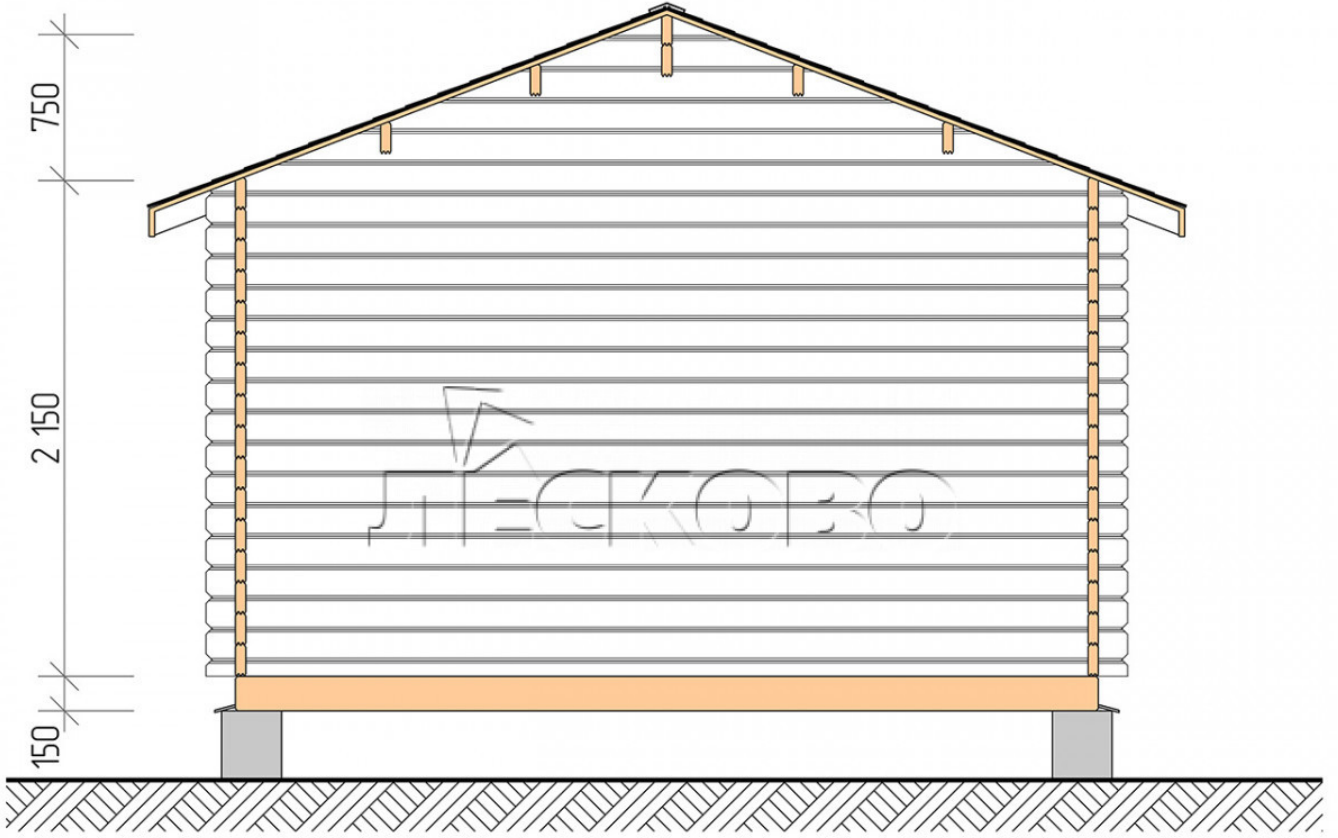

Log Cabin "DSK" series 4x5.5

Project Dimensions

4 × 5.5 / 24 m²

Full house set

4,604 €

Timber

45 MM

65 MM
+ 1,001 €

Project planning

Разрез

House Kit

- Wall kit: 44 × 145mm mini-chamber drying chamber with bowls for the project. The material of the tree is spruce, pine (GOST 8486). Humidity 12-14%. The height of the walls is 2.16 m;
- Logs, lower harness: board 45 × 145 mm chamber drying 10-12%;
- Floors: floorboard 35 mm, Chamber drying;
- Ceiling: imitation of a bar 20 × 135 mm, Chamber drying;
- Wooden windows, glass 4 mm, Single. Treatment with a colorless antiseptic. Hardware;

1.34×0.91 м.2 шт.

- Wooden doors;

0.84×1.885 м.

glass.1 шт.

7. Platbands: dry planed board 20 × 100 mm;

8. Roof: shingles.

9. Skirting board 35 mm.

+7 (4942) 499-770