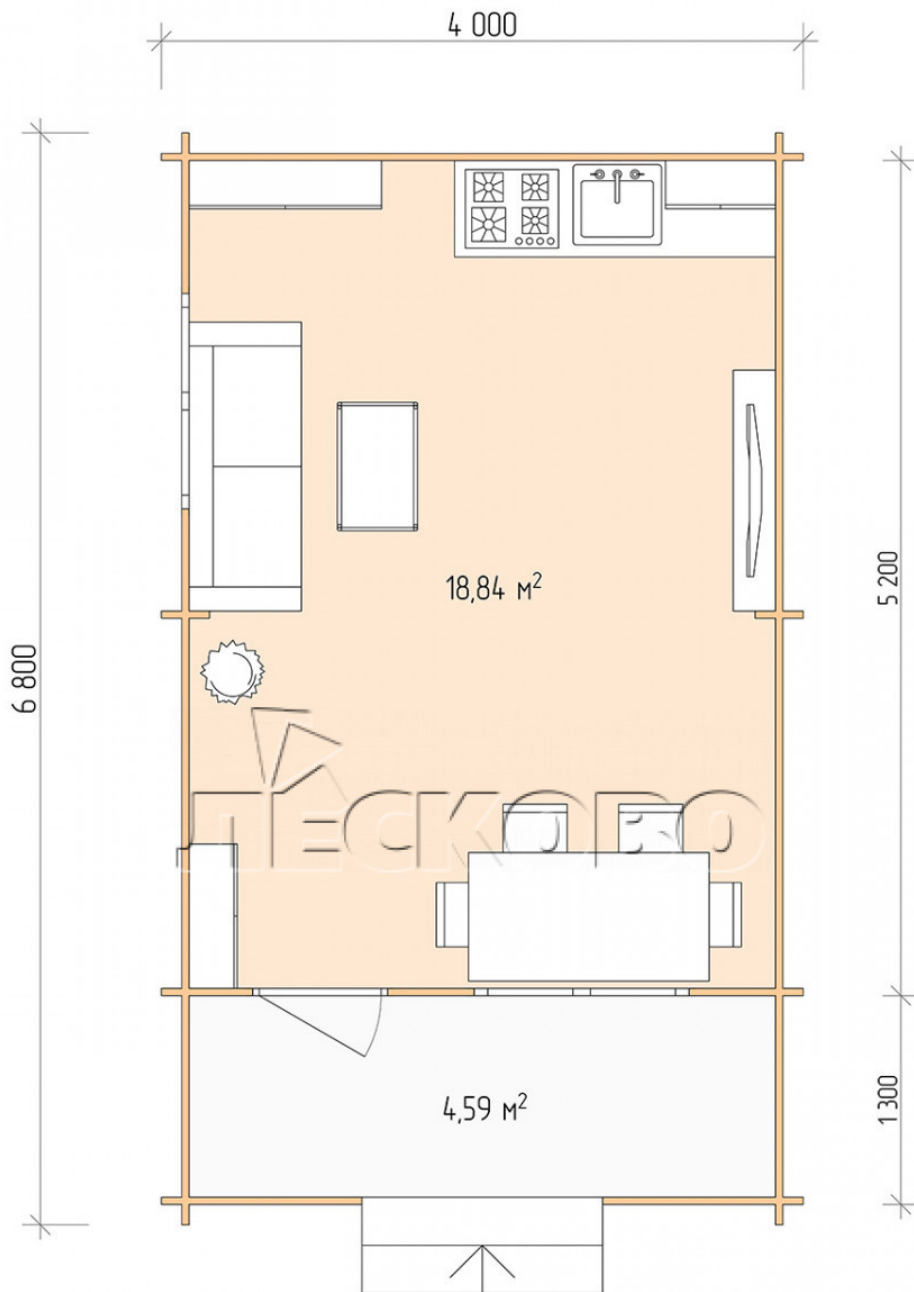

## Log Cabin "DSK" series 4×5.5

Project Dimensions

4 × 5.5 / 24 m<sup>2</sup>

Full house set

**3,737 €**

### Timber

45 mm

65 mm  
+ 800 €

# Разрез

## House Kit

- Wall kit: 44 × 145mm mini-chamber drying chamber with bowls for the project. The material of the tree is spruce, pine (GOST 8486). Humidity 12-14%. The height of the walls is 2.16 m;
- Logs, lower harness: board 45 × 145 mm chamber drying 10-12%;
- Floors: floorboard 35 mm, Chamber drying;
- Ceiling: imitation of a bar 20 × 135 mm, Chamber drying;
- Wooden windows, glass 4 mm, Single. Treatment with a colorless antiseptic. Hardware;