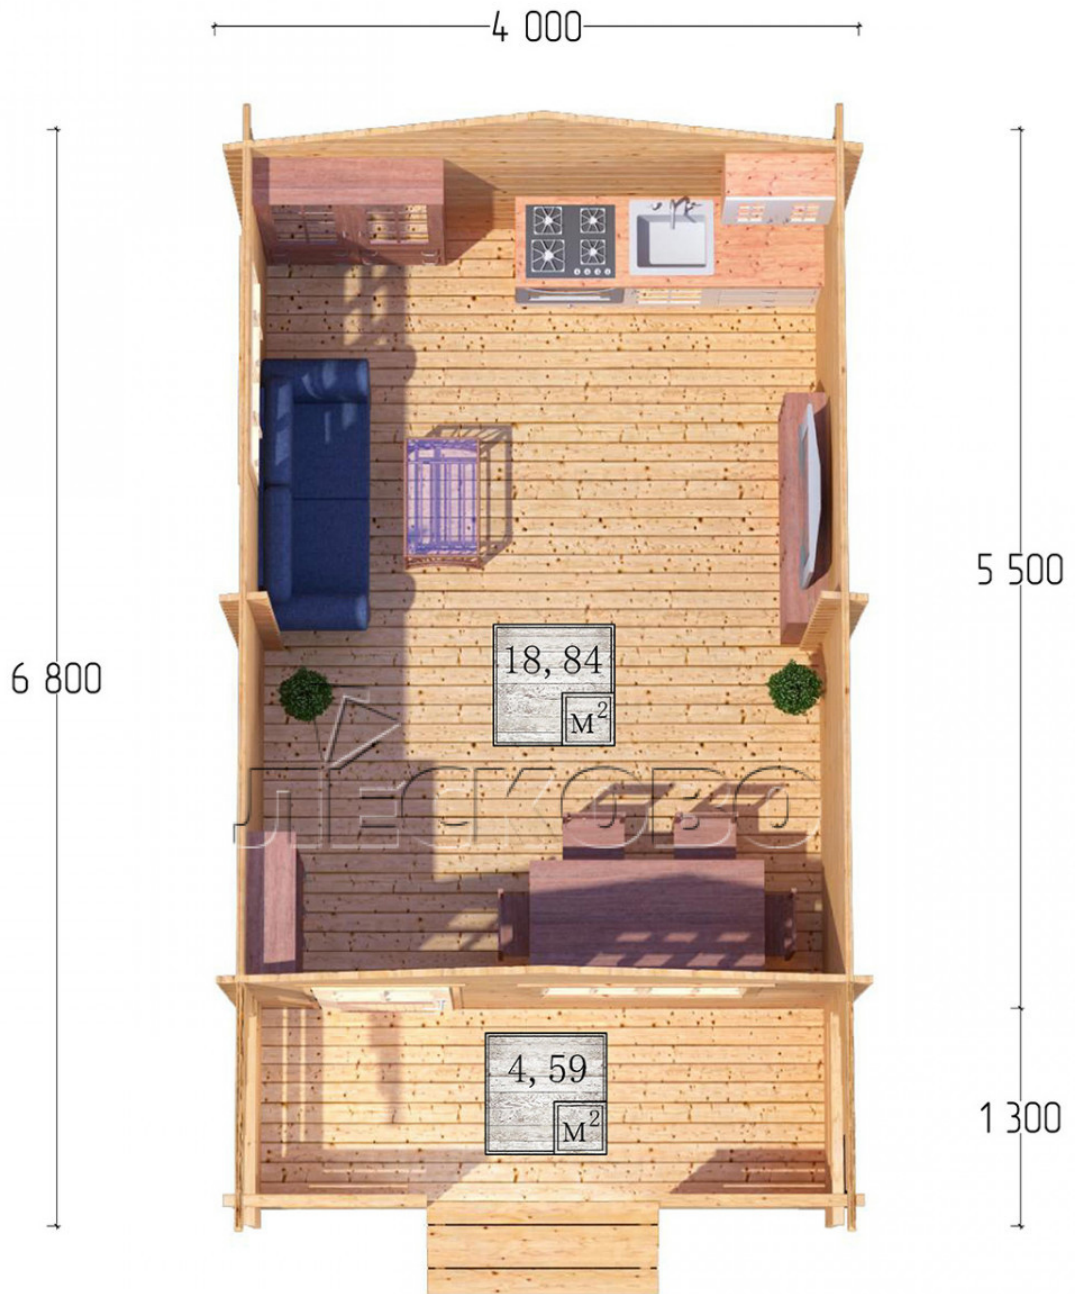

Log Cabin "DSK" series 4x5.5

Project Dimensions

4 × 5.5 / 24 m²

Full house set

4,604 €

Timber

45 MM

65 MM
+ 1,001 €

Project planning

Разрез

House Kit

- Wall kit: 44 × 145mm mini-chamber drying chamber with bowls for the project. The material of the tree is spruce, pine (GOST 8486). Humidity 12-14%. The height of the walls is 2.16 m;
- Logs, lower harness: board 45 × 145 mm chamber drying 10-12%;
- Floors: floorboard 35 mm, Chamber drying;
- Ceiling: imitation of a bar 20 × 135 mm, Chamber drying;
- Wooden windows, glass 4 mm, Single. Treatment with a colorless antiseptic. Hardware;

1.34×0.91 м.2 шт.

- Wooden doors;

0.84×1.885 м.

glass.1 шт.

7. Platbands: dry planed board 20 × 100 mm;

8. Roof: shingles.

9. Skirting board 35 mm.

+7 (4942) 499-770