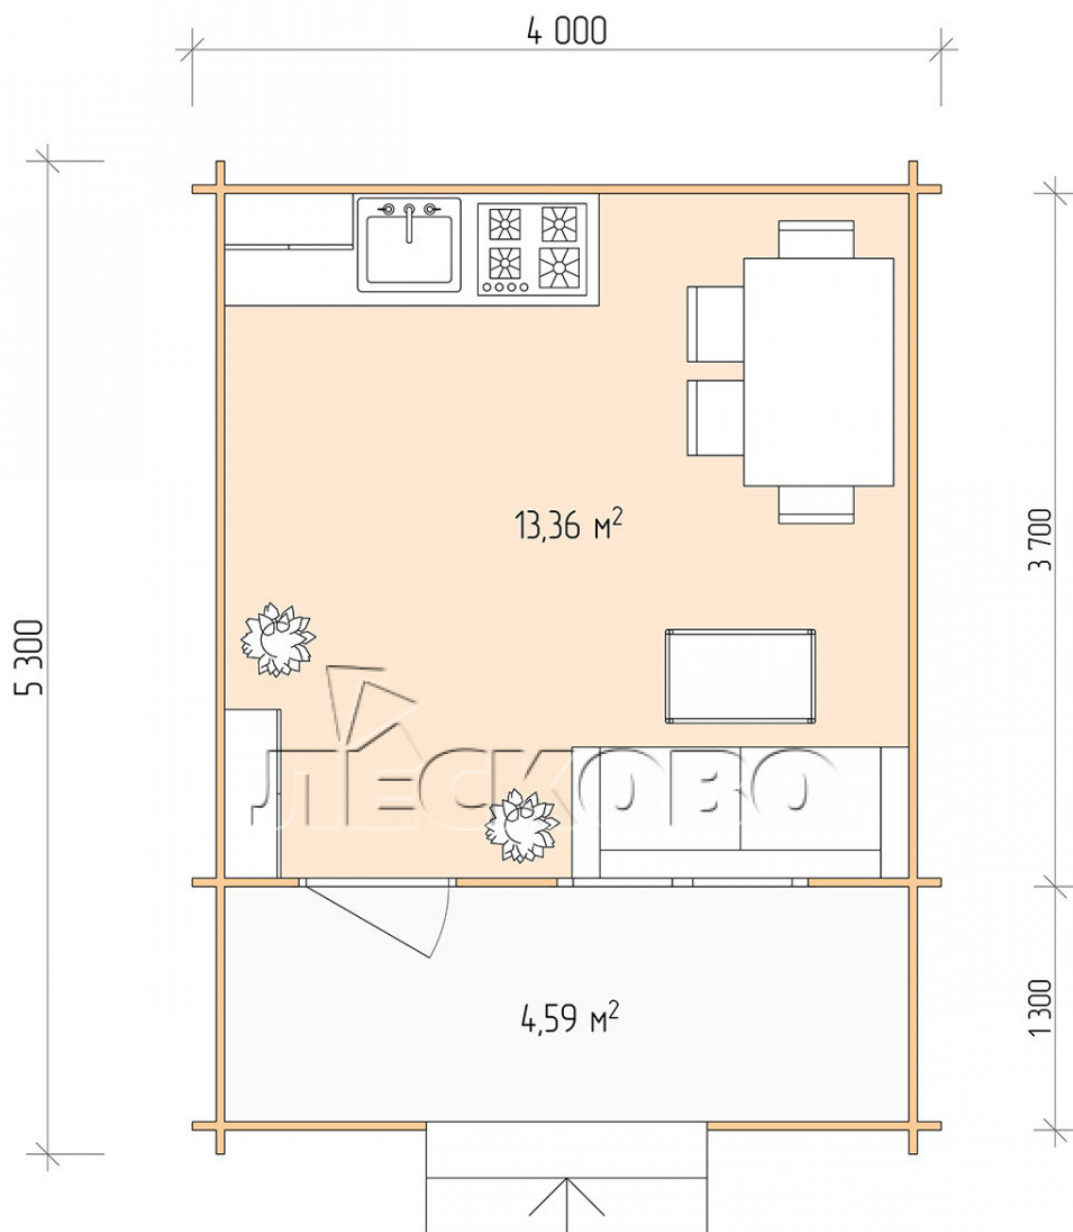

Log Cabin "DSK" series 4×4

Project Dimensions

4 × 4 / 18.5 m²

Full house set

3,117 €

Timber

45 MM

65 MM
+ 691 €

Project planning

Разрез

House Kit

- Wall kit: 44 × 145mm mini-chamber drying chamber with bowls for the project. The material of the tree is spruce, pine (GOST 8486). Humidity 12-14%. The height of the walls is 2.16 m;
- Logs, lower harness: board 45 × 145 mm chamber drying 10-12%;
- Floors: floorboard 35 mm, Chamber drying;
- Ceiling: imitation of a bar 20 × 135 mm, Chamber drying;
- Wooden windows, glass 4 mm, Single. Treatment with a colorless antiseptic. Hardware;

1.34×0.91 м.1 шт.

- Wooden doors;

0.84×1.885 м.

glass.1 шт.

7. Platbands: dry planed board 20 × 100 mm;

8. Roof: shingles.

9. Skirting board 35 mm.

+7 (4942) 499-770