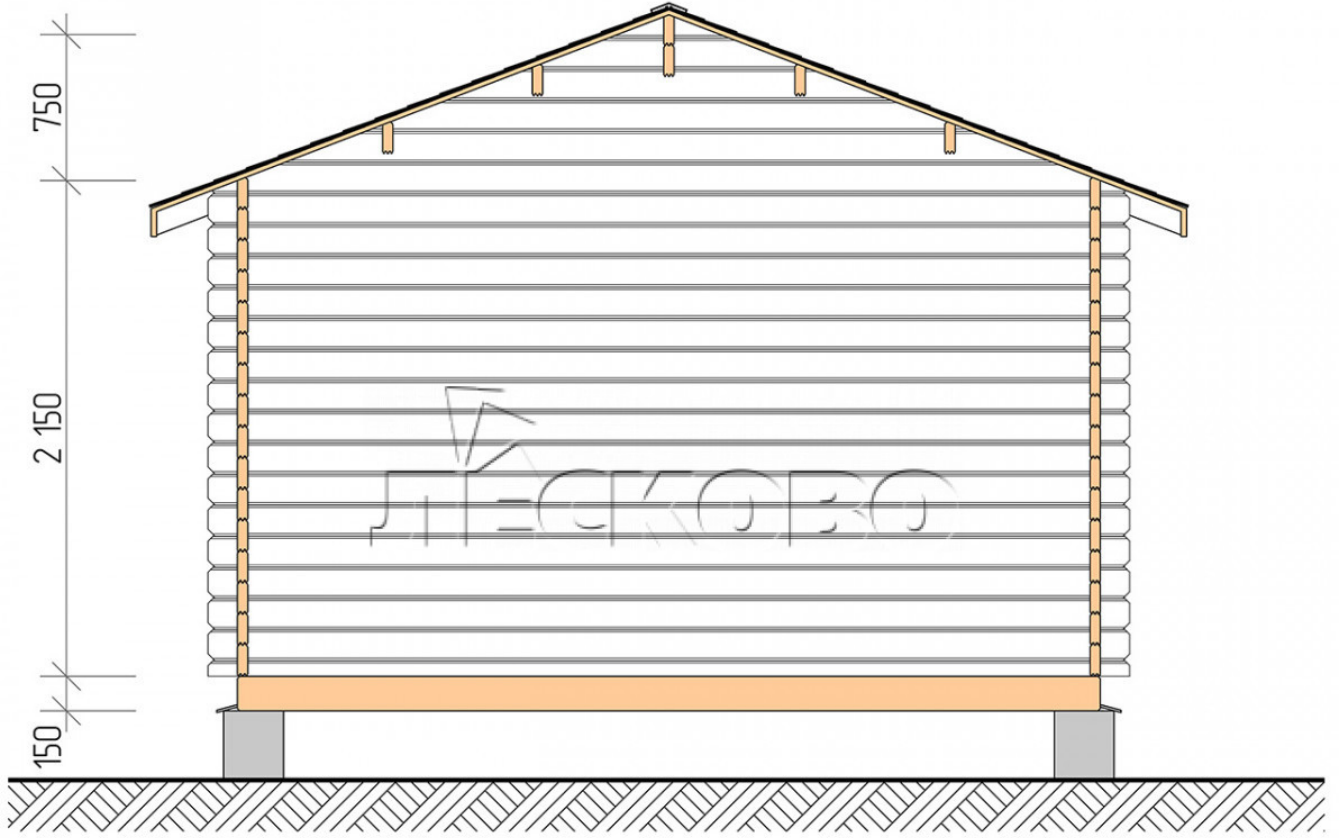

Log Cabin "DSK" series 4×4

Project Dimensions

4 × 4 / 18.5 m²

Full house set

2,961 €

Timber

45 MM

65 MM
+ 656 €

Project planning

Разрез

House Kit

- Wall kit: 44 × 145mm mini-chamber drying chamber with bowls for the project. The material of the tree is spruce, pine (GOST 8486). Humidity 12-14%. The height of the walls is 2.16 m;
- Logs, lower harness: board 45 × 145 mm chamber drying 10-12%;
- Floors: floorboard 35 mm, Chamber drying;
- Ceiling: imitation of a bar 20 × 135 mm, Chamber drying;
- Wooden windows, glass 4 mm, Single. Treatment with a colorless antiseptic. Hardware;

1.34×0.91 м.1 шт.

- Wooden doors;

0.84×1.885 м.

glass.1 шт.

7. Platbands: dry planed board 20 × 100 mm;

8. Roof: shingles.

9. Skirting board 35 mm.

+7 (4942) 499-770