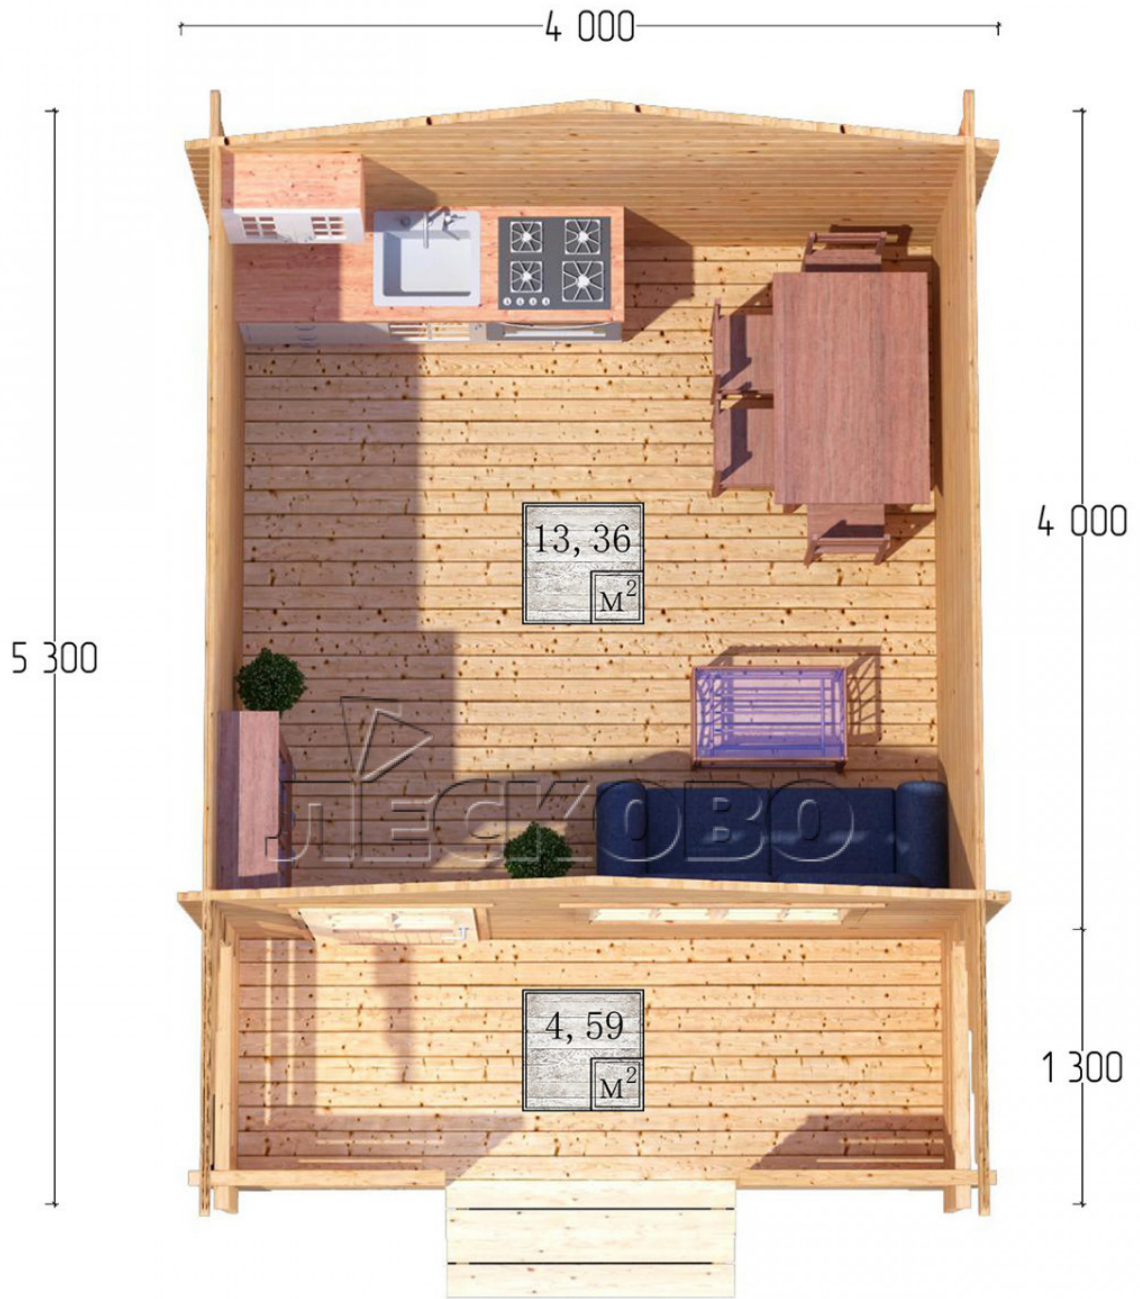

Log Cabin "DSK" series 4×4

Project Dimensions

4 × 4 / 18.5 m²

Full house set

2,961 €

Timber

45 MM

65 MM
+ 656 €

Project planning

Разрез

House Kit

- Wall kit: 44 × 145mm mini-chamber drying chamber with bowls for the project. The material of the tree is spruce, pine (GOST 8486). Humidity 12-14%. The height of the walls is 2.16 m;
- Logs, lower harness: board 45 × 145 mm chamber drying 10-12%;
- Floors: floorboard 35 mm, Chamber drying;
- Ceiling: imitation of a bar 20 × 135 mm, Chamber drying;
- Wooden windows, glass 4 mm, Single. Treatment with a colorless antiseptic. Hardware;

1.34×0.91 м.1 шт.

- Wooden doors;

0.84×1.885 м.

glass.1 шт.

7. Platbands: dry planed board 20 × 100 mm;

8. Roof: shingles.

9. Skirting board 35 mm.

+7 (4942) 499-770