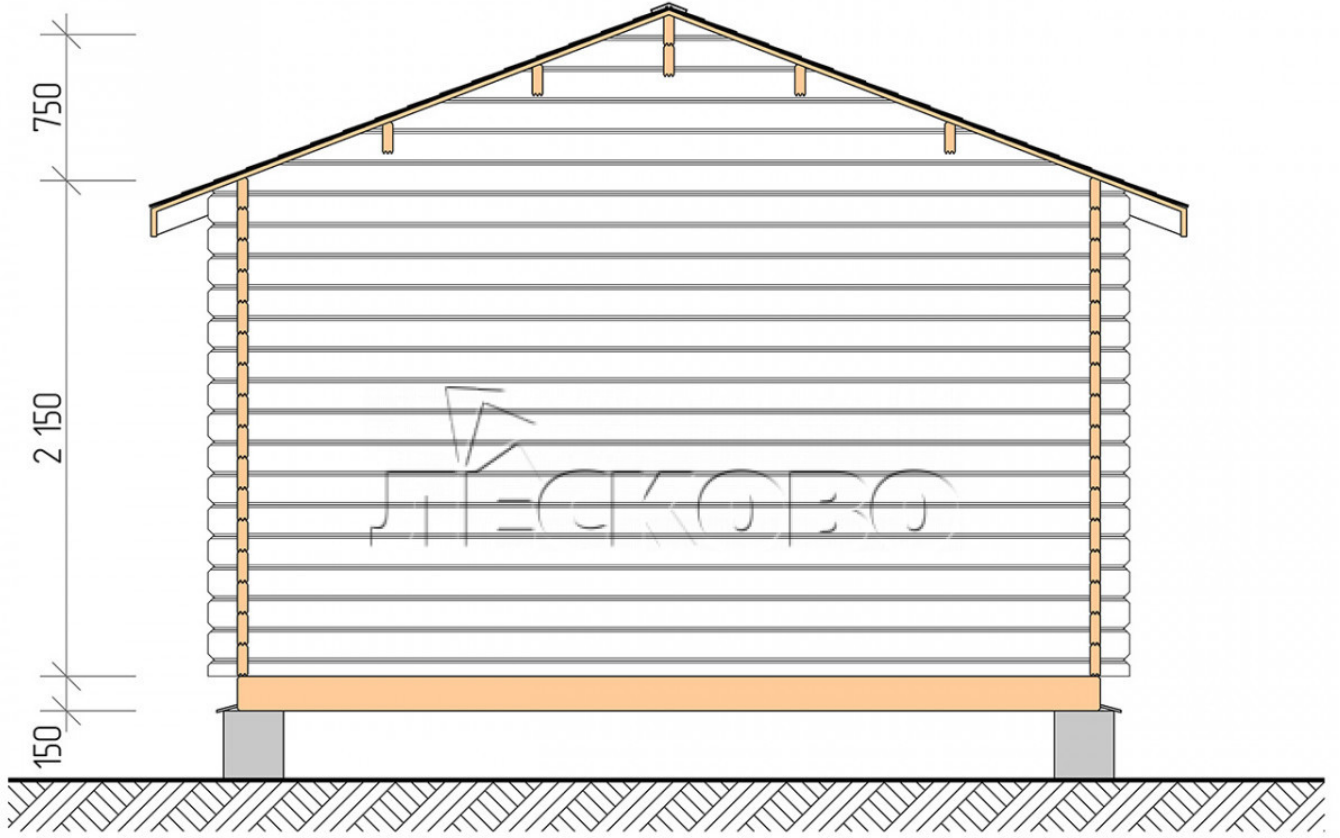

Log Cabin "DSK" series 4×4

Project Dimensions

4 × 4 / 18.5 m²

Full house set

3,708 €

Timber

45 MM

65 MM
+ 838 €

Project planning

Разрез

House Kit

- Wall kit: 44 × 145mm mini-chamber drying chamber with bowls for the project. The material of the tree is spruce, pine (GOST 8486). Humidity 12-14%. The height of the walls is 2.16 m;
- Logs, lower harness: board 45 × 145 mm chamber drying 10-12%;
- Floors: floorboard 35 mm, Chamber drying;
- Ceiling: imitation of a bar 20 × 135 mm, Chamber drying;
- Wooden windows, glass 4 mm, Single. Treatment with a colorless antiseptic. Hardware;

1.34×0.91 м.1 шт.

- Wooden doors;

0.84×1.885 м.

glass.1 шт.

7. Platbands: dry planed board 20 × 100 mm;

8. Roof: shingles.

9. Skirting board 35 mm.

+7 (4942) 499-770