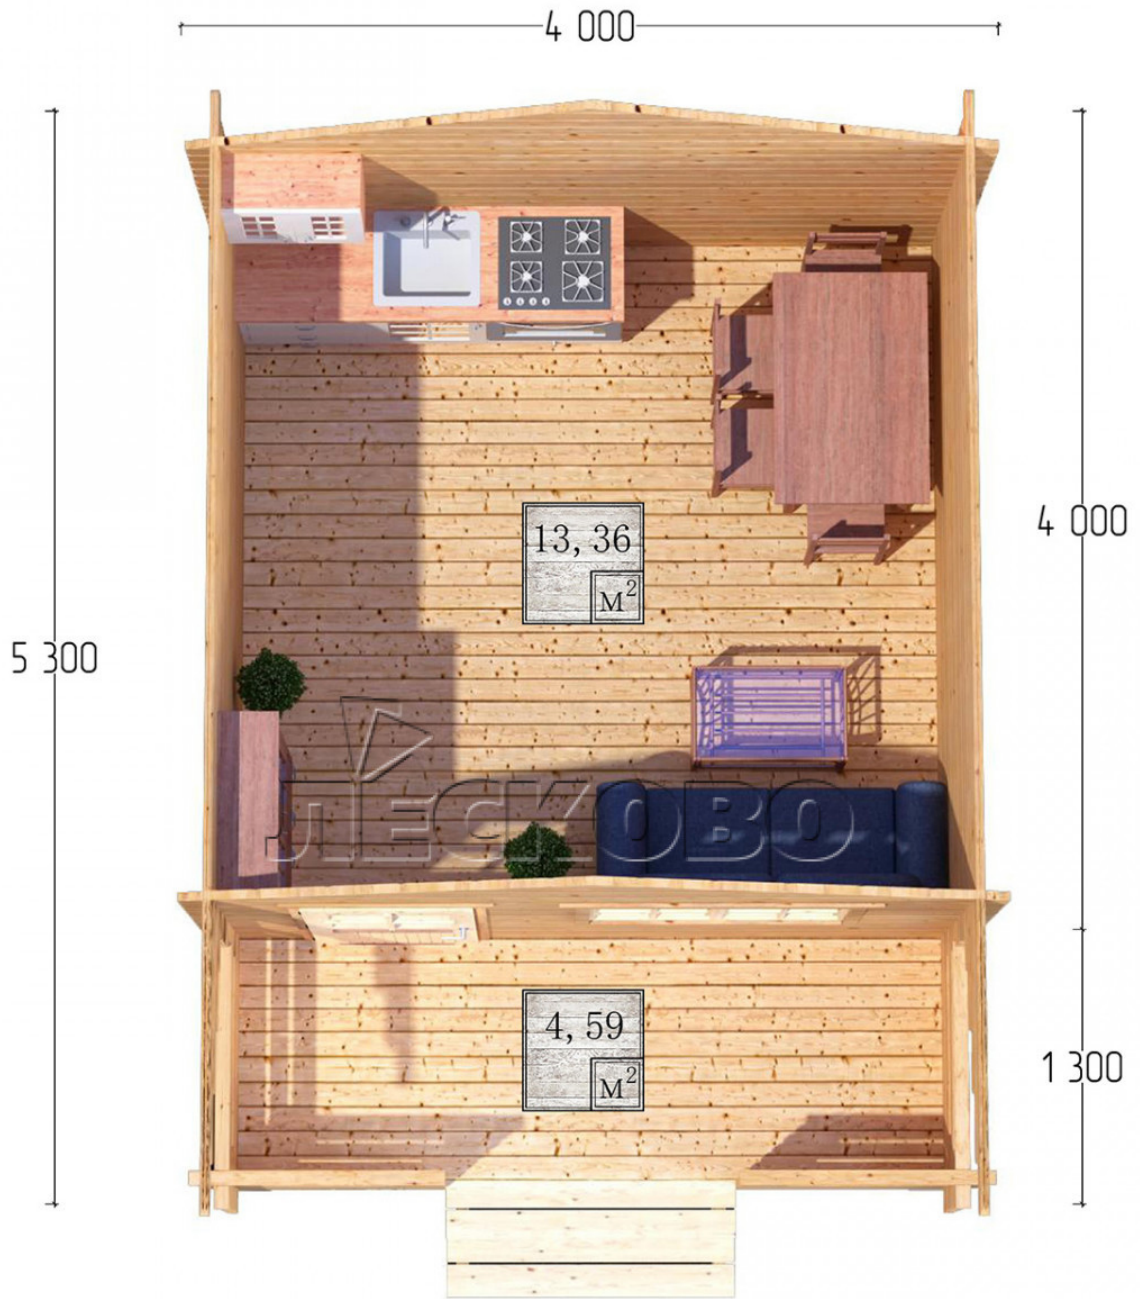

Log Cabin "DSK" series 4×4

Project Dimensions

4 × 4 / 18.5 m²

Full house set

3,117 €

Timber

45 MM

65 MM
+ 691 €

Project planning

Разрез

House Kit

- Wall kit: 44 × 145mm mini-chamber drying chamber with bowls for the project. The material of the tree is spruce, pine (GOST 8486). Humidity 12-14%. The height of the walls is 2.16 m;
- Logs, lower harness: board 45 × 145 mm chamber drying 10-12%;
- Floors: floorboard 35 mm, Chamber drying;
- Ceiling: imitation of a bar 20 × 135 mm, Chamber drying;
- Wooden windows, glass 4 mm, Single. Treatment with a colorless antiseptic. Hardware;

1.34×0.91 м.1 шт.

- Wooden doors;

0.84×1.885 м.

glass.1 шт.

7. Platbands: dry planed board 20 × 100 mm;

8. Roof: shingles.

9. Skirting board 35 mm.

+7 (4942) 499-770