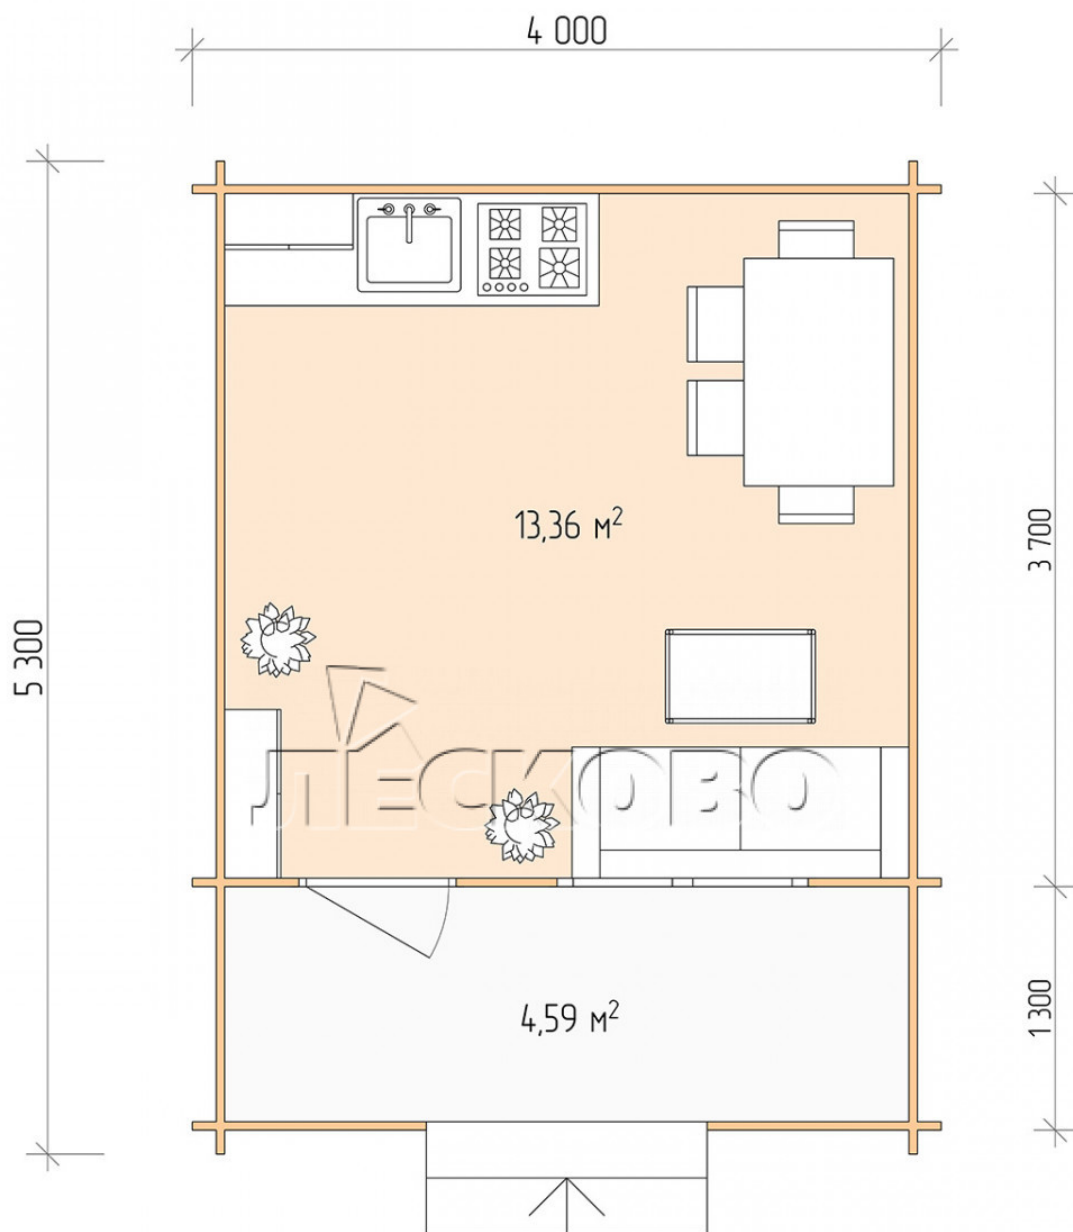

Log Cabin "DSK" series 4×4

Project Dimensions

4 × 4 / 18.5 m²

Full house set

3,708 €

Timber

45 MM

65 MM
+ 838 €

Project planning

Разрез

House Kit

- Wall kit: 44 × 145mm mini-chamber drying chamber with bowls for the project. The material of the tree is spruce, pine (GOST 8486). Humidity 12-14%. The height of the walls is 2.16 m;
- Logs, lower harness: board 45 × 145 mm chamber drying 10-12%;
- Floors: floorboard 35 mm, Chamber drying;
- Ceiling: imitation of a bar 20 × 135 mm, Chamber drying;
- Wooden windows, glass 4 mm, Single. Treatment with a colorless antiseptic. Hardware;

1.34×0.91 м.1 шт.

- Wooden doors;

0.84×1.885 м.

glass.1 шт.

7. Platbands: dry planed board 20 × 100 mm;

8. Roof: shingles.

9. Skirting board 35 mm.

+7 (4942) 499-770