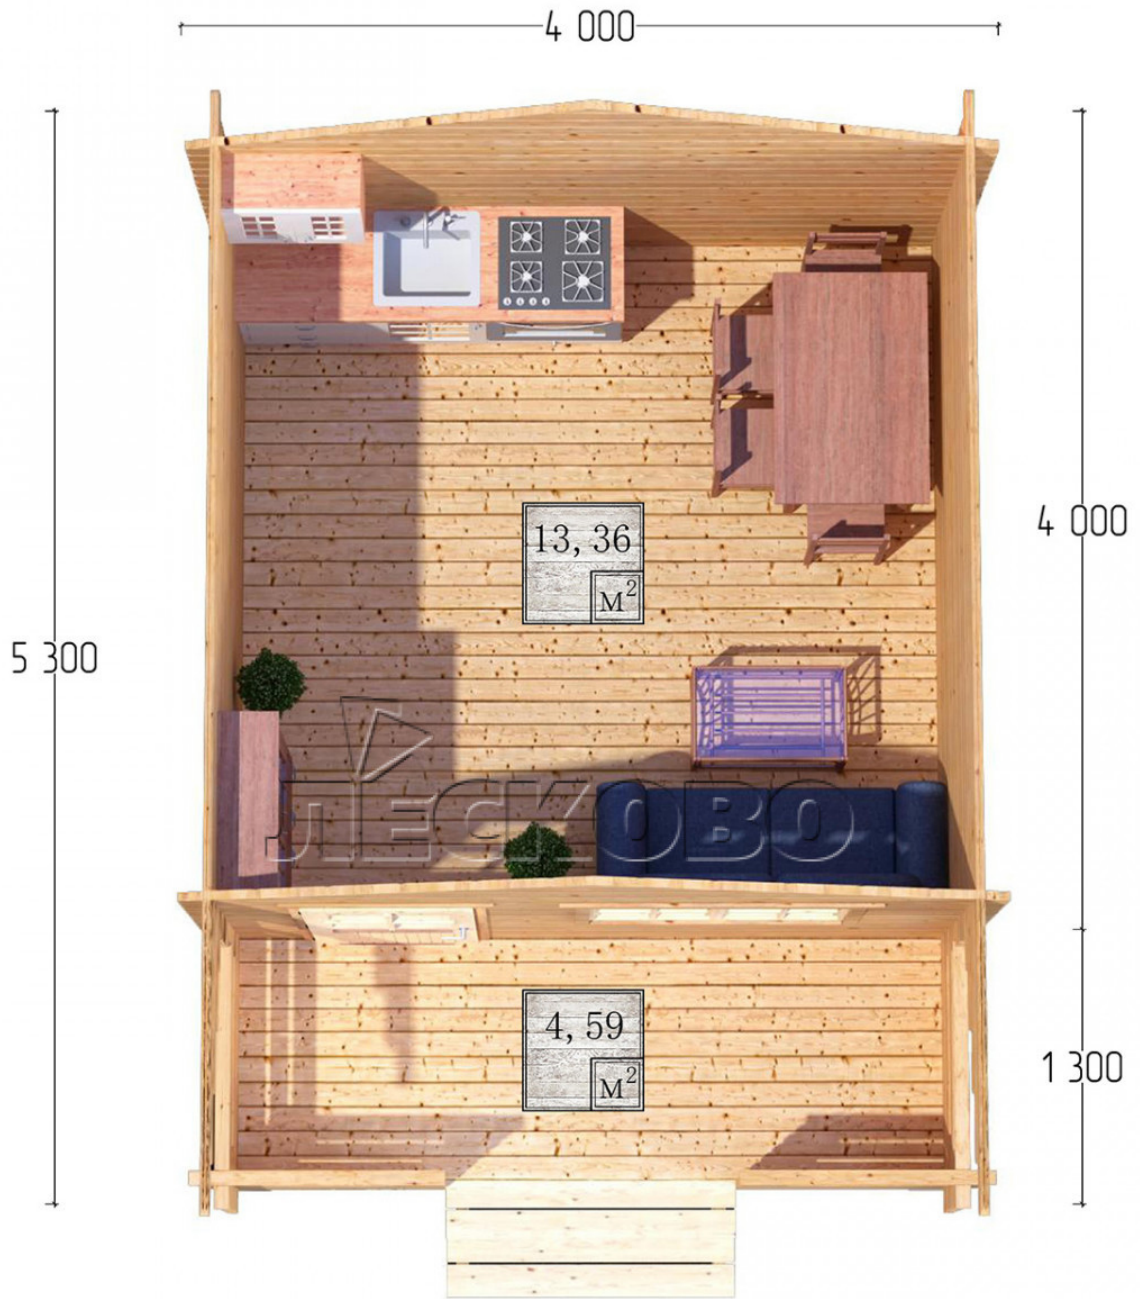

Log Cabin "DSK" series 4×4

Project Dimensions

4 × 4 / 18.5 m²

Full house set

3,708 €

Timber

45 MM

65 MM
+ 838 €

Project planning

Разрез

House Kit

- Wall kit: 44 × 145mm mini-chamber drying chamber with bowls for the project. The material of the tree is spruce, pine (GOST 8486). Humidity 12-14%. The height of the walls is 2.16 m;
- Logs, lower harness: board 45 × 145 mm chamber drying 10-12%;
- Floors: floorboard 35 mm, Chamber drying;
- Ceiling: imitation of a bar 20 × 135 mm, Chamber drying;
- Wooden windows, glass 4 mm, Single. Treatment with a colorless antiseptic. Hardware;

1.34×0.91 м.1 шт.

- Wooden doors;

0.84×1.885 м.

glass.1 шт.

7. Platbands: dry planed board 20 × 100 mm;

8. Roof: shingles.

9. Skirting board 35 mm.

+7 (4942) 499-770