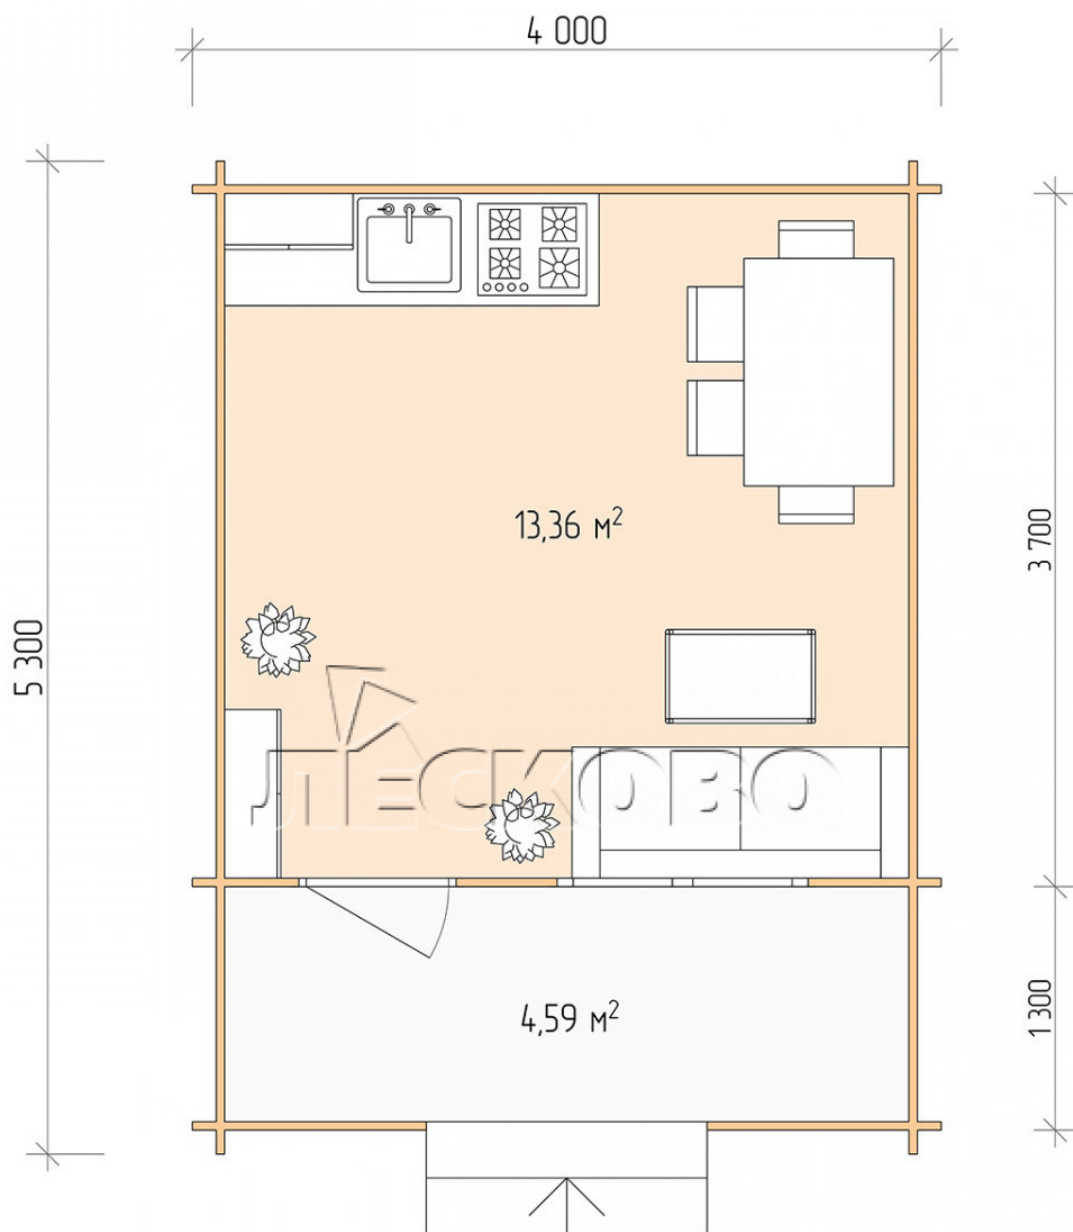

Log Cabin "DSK" series 4×4

Project Dimensions

4 × 4 / 18.5 m²

Full house set

2,961 €

Timber

45 MM

65 MM
+ 656 €

Project planning

Разрез

House Kit

- Wall kit: 44 × 145mm mini-chamber drying chamber with bowls for the project. The material of the tree is spruce, pine (GOST 8486). Humidity 12-14%. The height of the walls is 2.16 m;
- Logs, lower harness: board 45 × 145 mm chamber drying 10-12%;
- Floors: floorboard 35 mm, Chamber drying;
- Ceiling: imitation of a bar 20 × 135 mm, Chamber drying;
- Wooden windows, glass 4 mm, Single. Treatment with a colorless antiseptic. Hardware;

1.34×0.91 м.1 шт.

- Wooden doors;

0.84×1.885 м.

glass.1 шт.

7. Platbands: dry planed board 20 × 100 mm;

8. Roof: shingles.

9. Skirting board 35 mm.

+7 (4942) 499-770