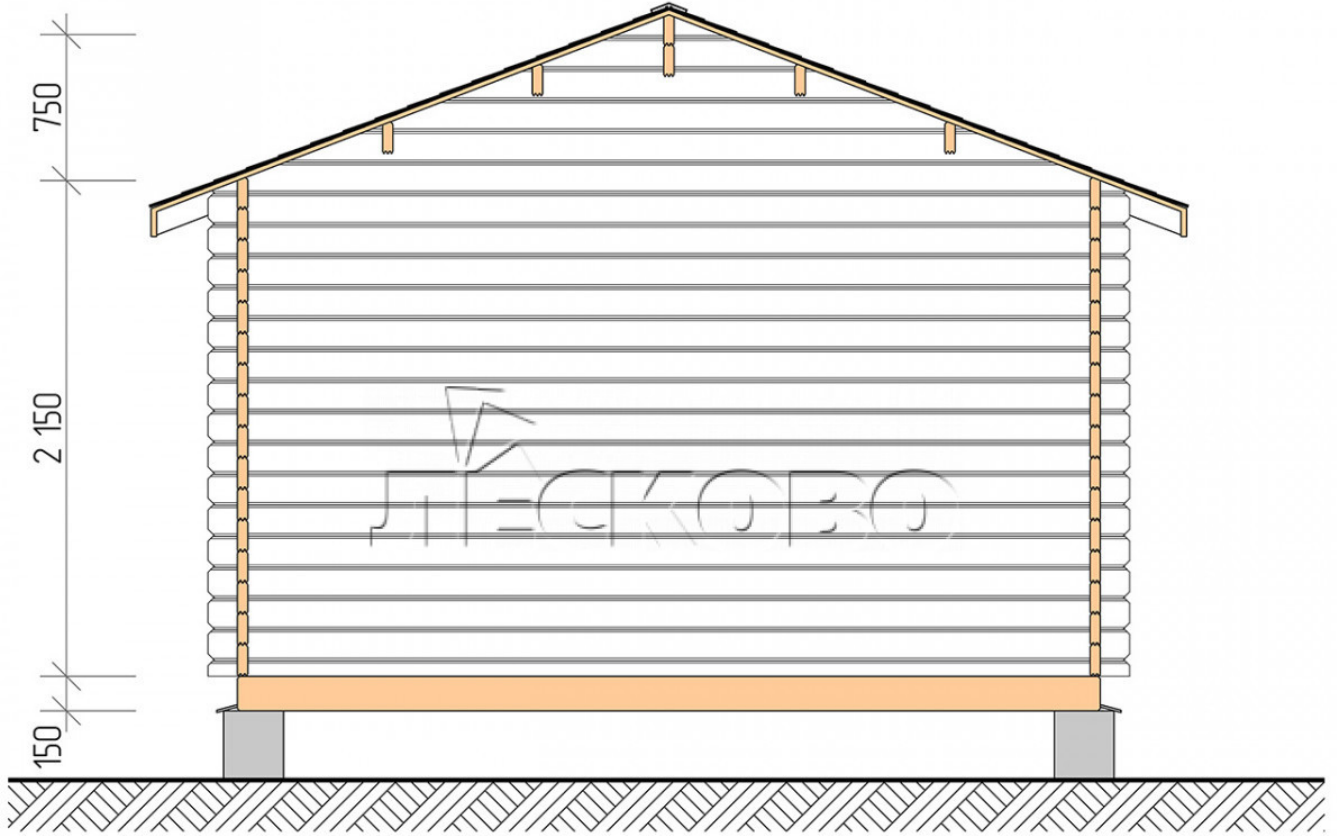

Log Cabin "DSK" series 4×4.5

Project Dimensions

4 × 4.5 / 20.4 m²

Full house set

3,496 €

Timber

45 MM

65 MM
+ 754 €

Project planning

Разрез

House Kit

- Wall kit: 44 × 145mm mini-chamber drying chamber with bowls for the project. The material of the tree is spruce, pine (GOST 8486). Humidity 12-14%. The height of the walls is 2.16 m;
- Logs, lower harness: board 45 × 145 mm chamber drying 10-12%;
- Floors: floorboard 35 mm, Chamber drying;
- Ceiling: imitation of a bar 20 × 135 mm, Chamber drying;
- Wooden windows, glass 4 mm, Single. Treatment with a colorless antiseptic. Hardware;

1.34×0.91 м.2 шт.

- Wooden doors;

0.84×1.885 м.

glass.1 шт.

7. Platbands: dry planed board 20 × 100 mm;

8. Roof: shingles.

9. Skirting board 35 mm.

+7 (4942) 499-770