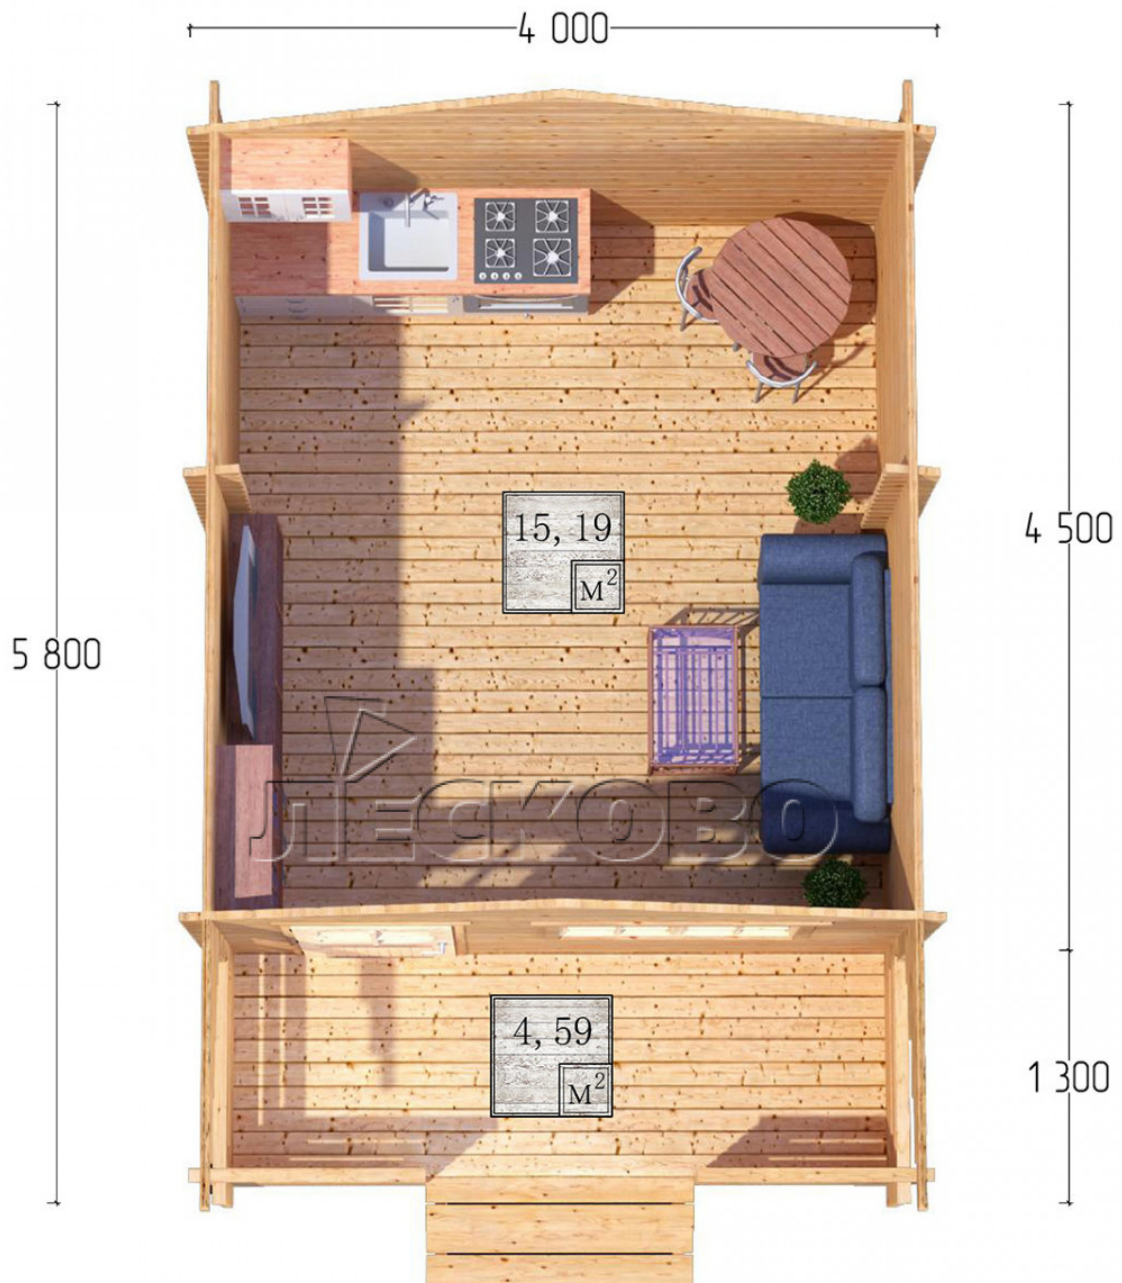

Log Cabin "DSK" series 4×4.5

Project Dimensions

4 × 4.5 / 20.4 m²

Full house set

3,496 €

Timber

45 MM

65 MM
+ 754 €

Project planning

Разрез

House Kit

- Wall kit: 44 × 145mm mini-chamber drying chamber with bowls for the project. The material of the tree is spruce, pine (GOST 8486). Humidity 12-14%. The height of the walls is 2.16 m;
- Logs, lower harness: board 45 × 145 mm chamber drying 10-12%;
- Floors: floorboard 35 mm, Chamber drying;
- Ceiling: imitation of a bar 20 × 135 mm, Chamber drying;
- Wooden windows, glass 4 mm, Single. Treatment with a colorless antiseptic. Hardware;

1.34×0.91 м.2 шт.

- Wooden doors;

0.84×1.885 м.

glass.1 шт.

7. Platbands: dry planed board 20 × 100 mm;

8. Roof: shingles.

9. Skirting board 35 mm.

+7 (4942) 499-770