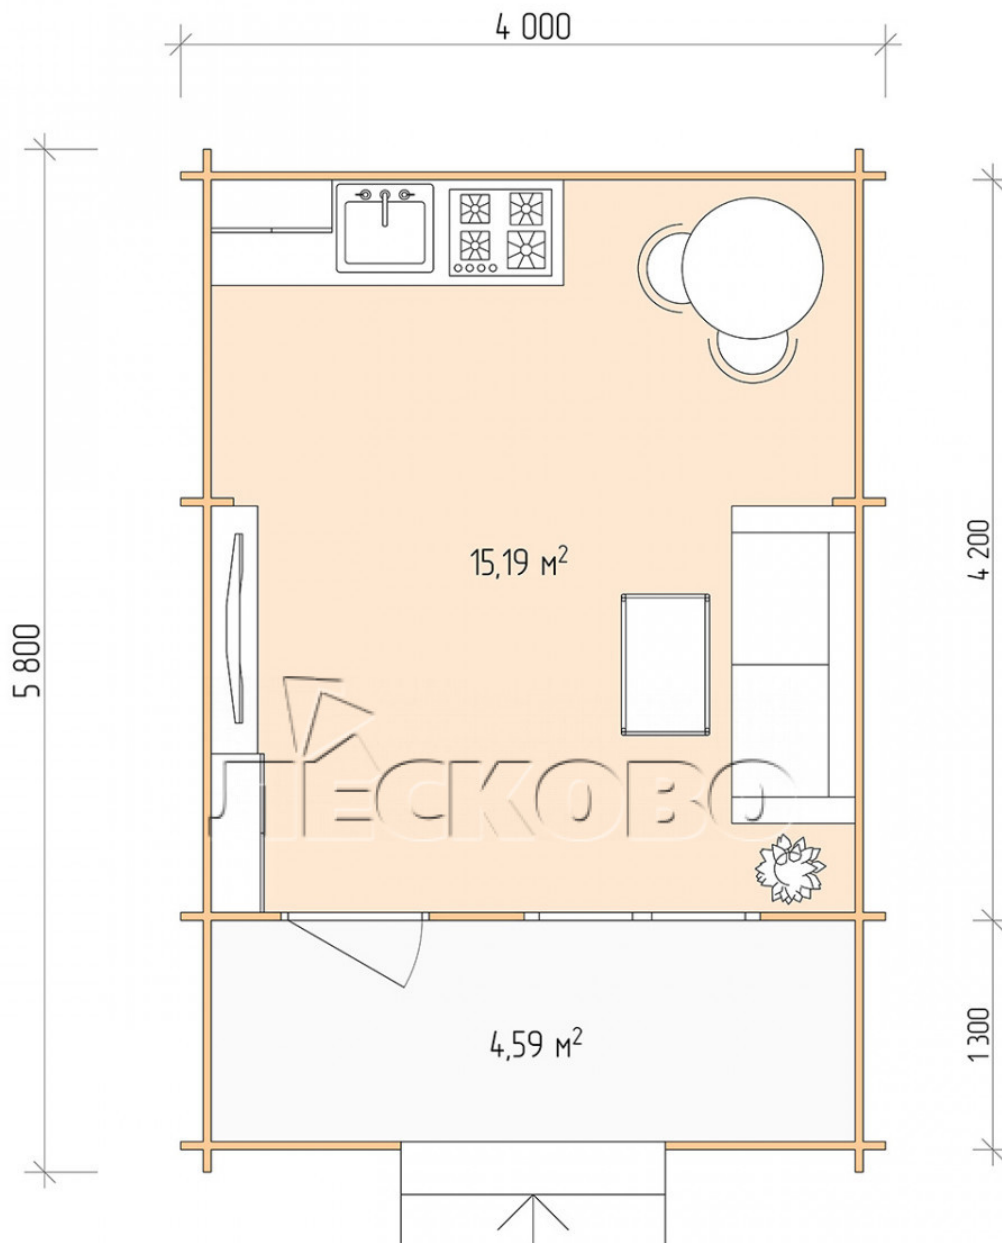

House Kit

- Wall kit: 44 × 145mm mini-chamber drying chamber with bowls for the project. The material of the tree is spruce, pine (GOST 8486). Humidity 12-14%. The height of the walls is 2.16 m;
- Logs, lower harness: board 45 × 145 mm chamber drying 10-12%;
- Floors: floorboard 35 mm, Chamber drying;
- Ceiling: imitation of a bar 20 × 135 mm, Chamber drying;
- Wooden windows, glass 4 mm, Single. Treatment with a colorless antiseptic. Hardware;