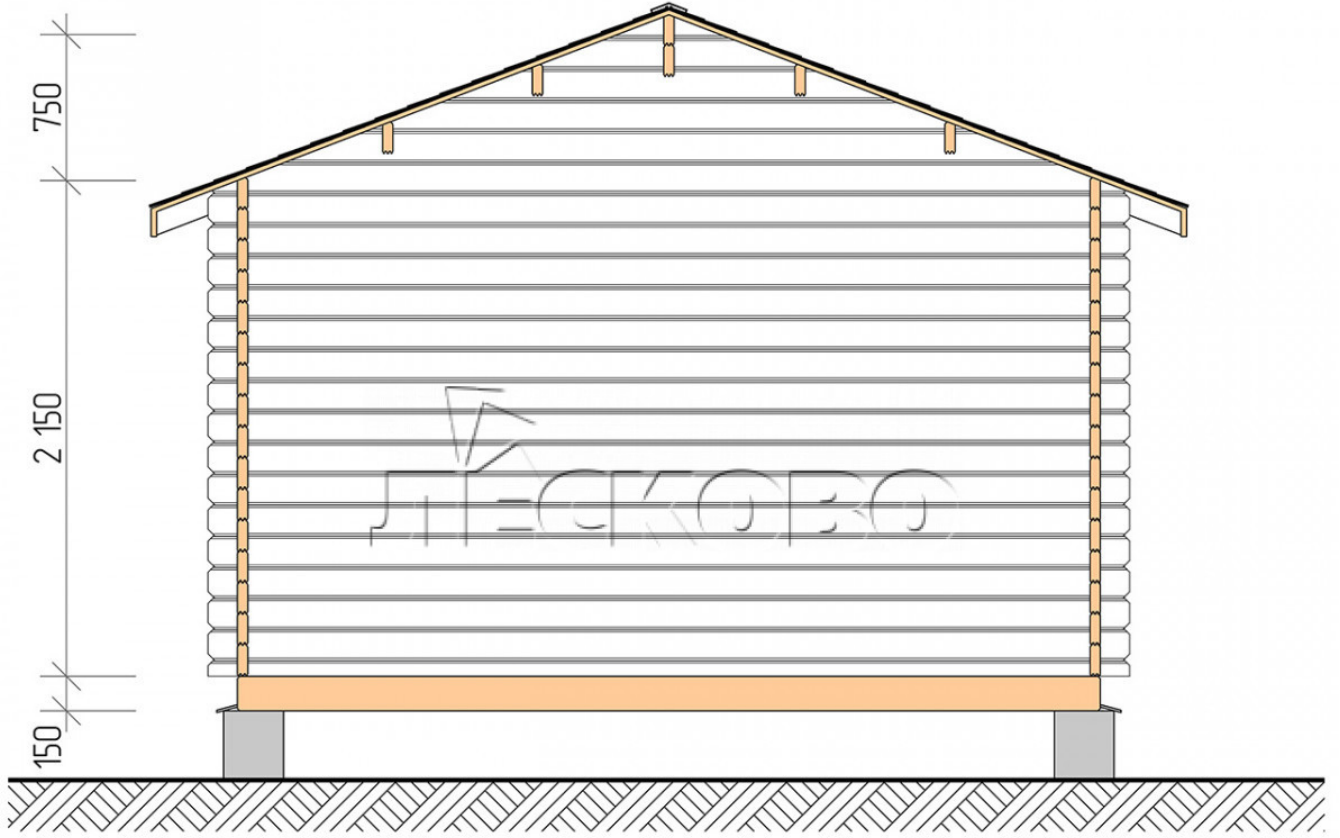

Log Cabin "DSK" series 4×4.5

Project Dimensions

4 × 4.5 / 20.4 m²

Full house set

3,321 €

Timber

45 MM

65 MM
+ 716 €

Project planning

Разрез

House Kit

- Wall kit: 44 × 145mm mini-chamber drying chamber with bowls for the project. The material of the tree is spruce, pine (GOST 8486). Humidity 12-14%. The height of the walls is 2.16 m;
- Logs, lower harness: board 45 × 145 mm chamber drying 10-12%;
- Floors: floorboard 35 mm, Chamber drying;
- Ceiling: imitation of a bar 20 × 135 mm, Chamber drying;
- Wooden windows, glass 4 mm, Single. Treatment with a colorless antiseptic. Hardware;

1.34×0.91 м.2 шт.

- Wooden doors;

0.84×1.885 м.

glass.1 шт.

7. Platbands: dry planed board 20 × 100 mm;

8. Roof: shingles.

9. Skirting board 35 mm.

+7 (4942) 499-770