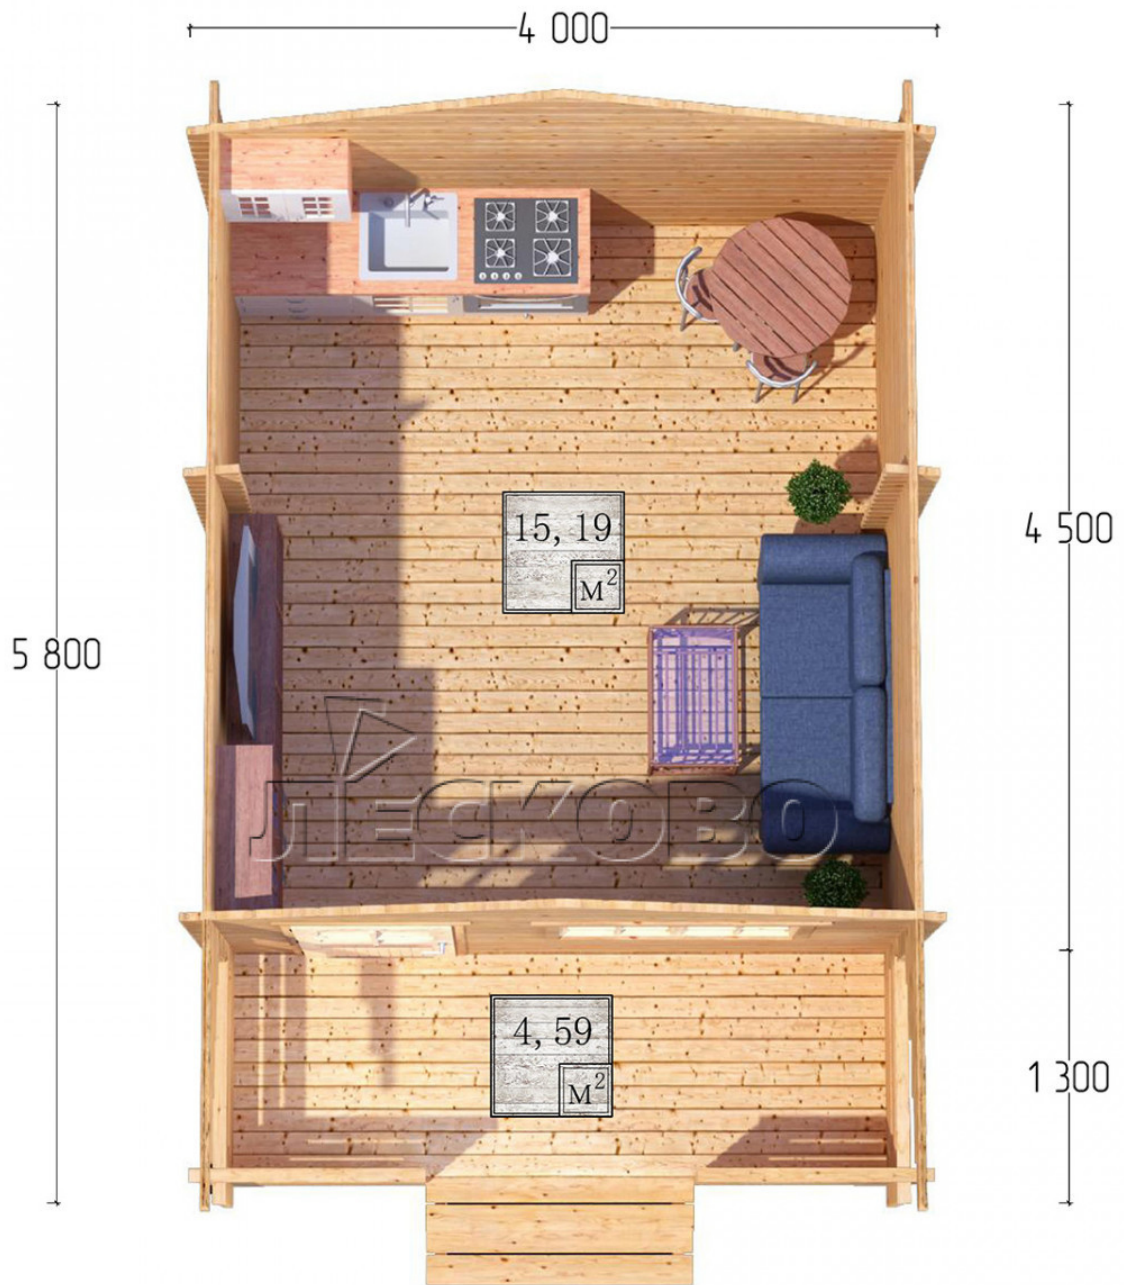

## Log Cabin "DSK" series 4×4.5

Project Dimensions

4 × 4.5 / 20.4 m<sup>2</sup>

Full house set

**4,109 €**

### Timber

45 MM

65 MM  
+ 896 €

# Разрез

## House Kit

- Wall kit: 44 × 145mm mini-chamber drying chamber with bowls for the project. The material of the tree is spruce, pine (GOST 8486). Humidity 12-14%. The height of the walls is 2.16 m;
- Logs, lower harness: board 45 × 145 mm chamber drying 10-12%;
- Floors: floorboard 35 mm, Chamber drying;
- Ceiling: imitation of a bar 20 × 135 mm, Chamber drying;
- Wooden windows, glass 4 mm, Single. Treatment with a colorless antiseptic. Hardware;