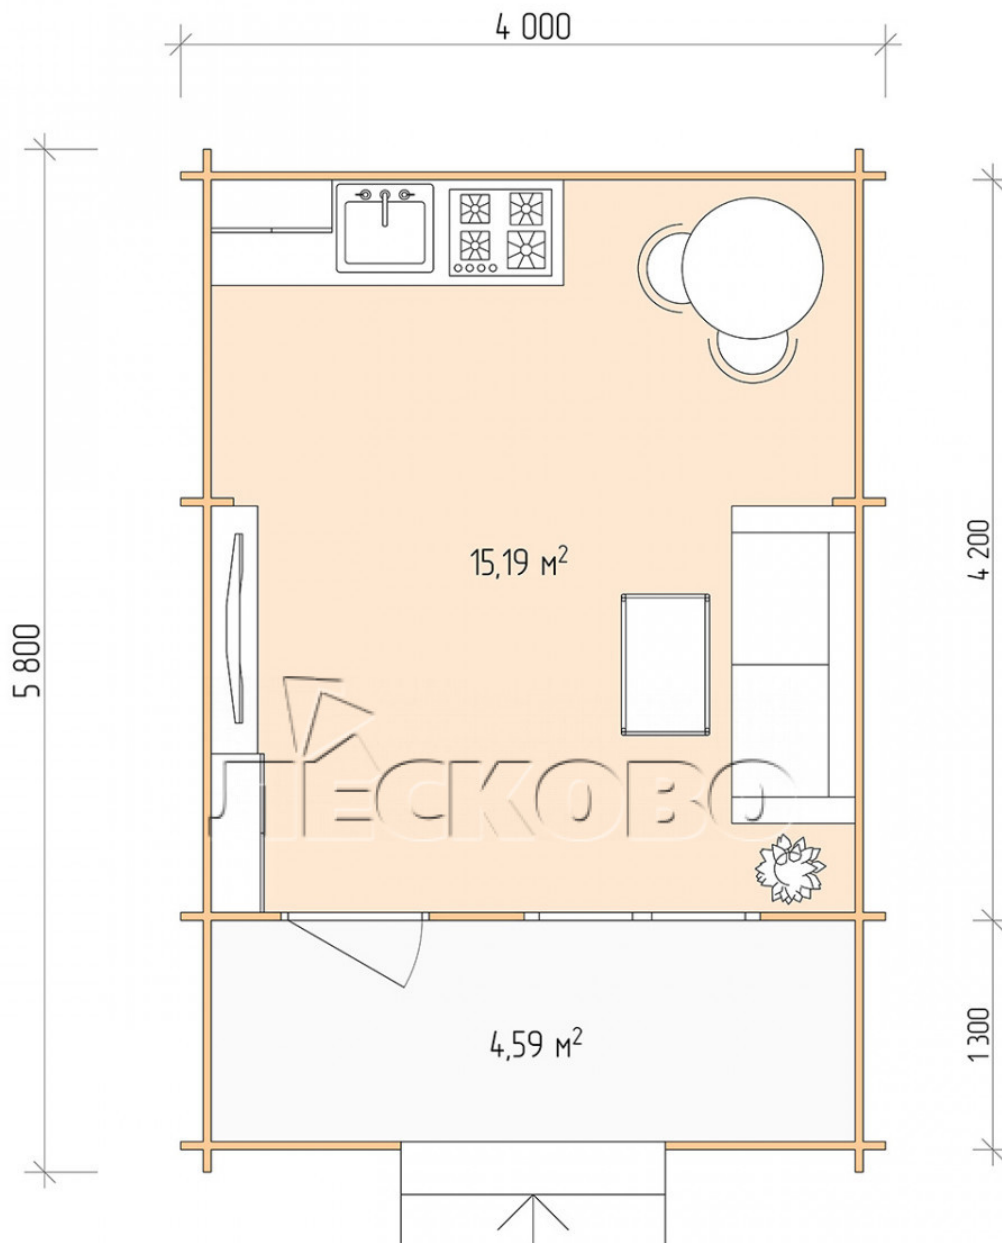

## Log Cabin "DSK" series 4×4.5

Project Dimensions

4 × 4.5 / 20.4 m<sup>2</sup>

Full house set

**4,109 €**

### Timber

45 MM

65 MM  
+ 896 €

# Разрез

## House Kit

- Wall kit: 44 × 145mm mini-chamber drying chamber with bowls for the project. The material of the tree is spruce, pine (GOST 8486). Humidity 12-14%. The height of the walls is 2.16 m;
- Logs, lower harness: board 45 × 145 mm chamber drying 10-12%;
- Floors: floorboard 35 mm, Chamber drying;
- Ceiling: imitation of a bar 20 × 135 mm, Chamber drying;
- Wooden windows, glass 4 mm, Single. Treatment with a colorless antiseptic. Hardware;