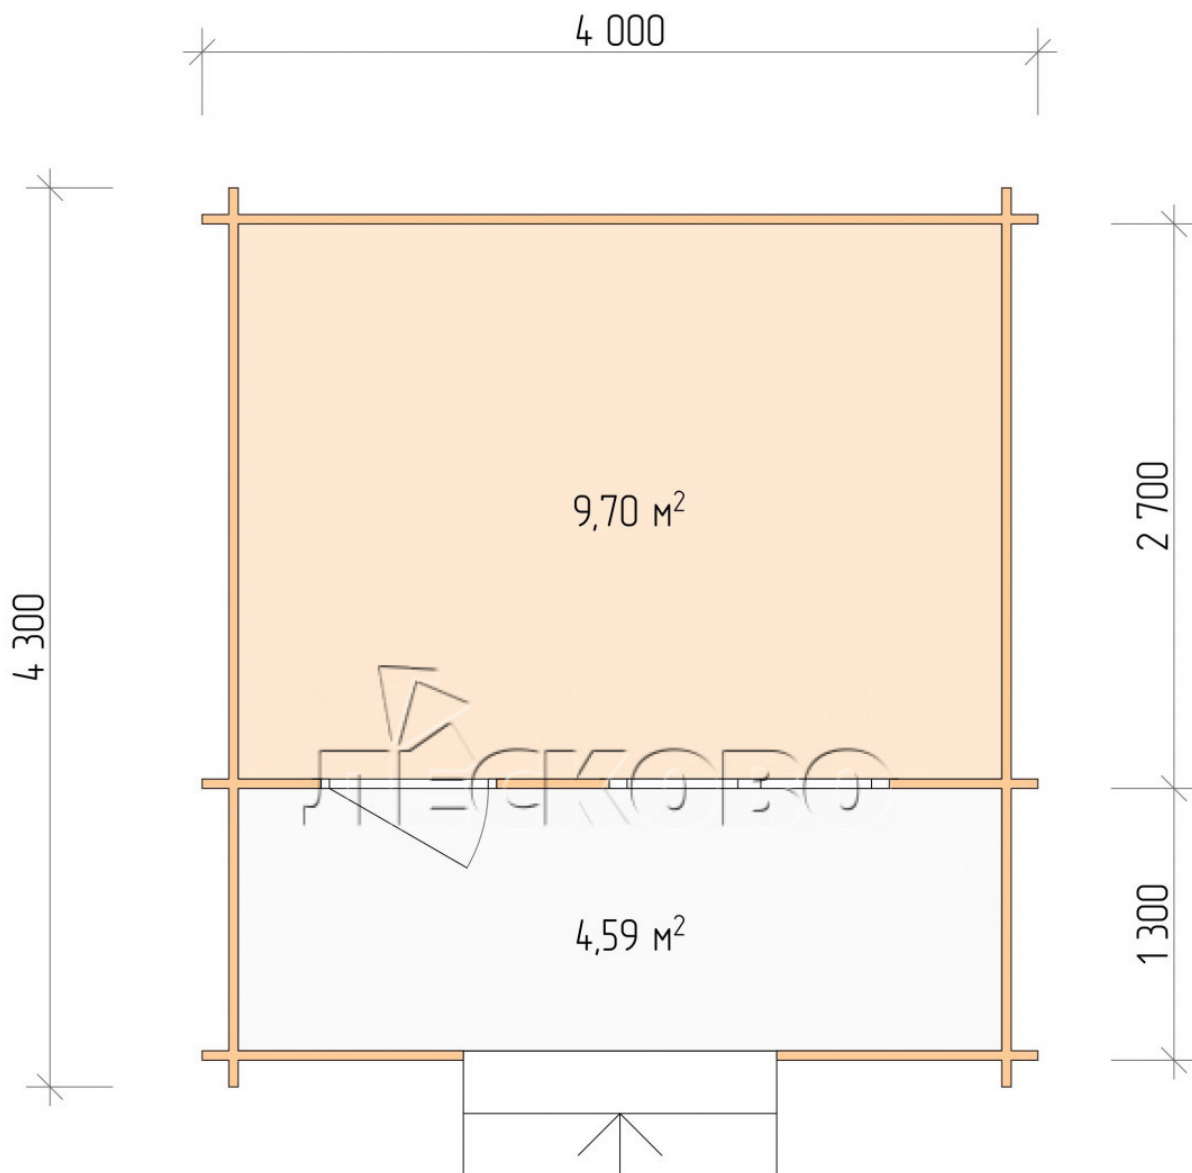

Log Cabin "DSK" series 4×3

Project Dimensions

4 × 3 / 14.8 m²

Full house set

3,143 €

Timber

45 MM

65 MM
+ 737 €

Project planning

4 000

3 000

9,70
M²

4,59
M²

Разрез

House Kit

- Wall kit: 44 × 145mm mini-chamber drying chamber with bowls for the project. The material of the tree is spruce, pine (GOST 8486). Humidity 12-14%. The height of the walls is 2.16 m;
- Logs, lower harness: board 45 × 145 mm chamber drying 10-12%;
- Floors: floorboard 35 mm, Chamber drying;
- Ceiling: imitation of a bar 20 × 135 mm, Chamber drying;
- Wooden windows, glass 4 mm, Single. Treatment with a colorless antiseptic. Hardware;

1.34×0.91 м.1 шт.

- Wooden doors;

0.84×1.885 м.

glass.1 шт.

7. Platbands: dry planed board 20 × 100 mm;

8. Roof: shingles.

9. Skirting board 35 mm.

+7 (4942) 499-770