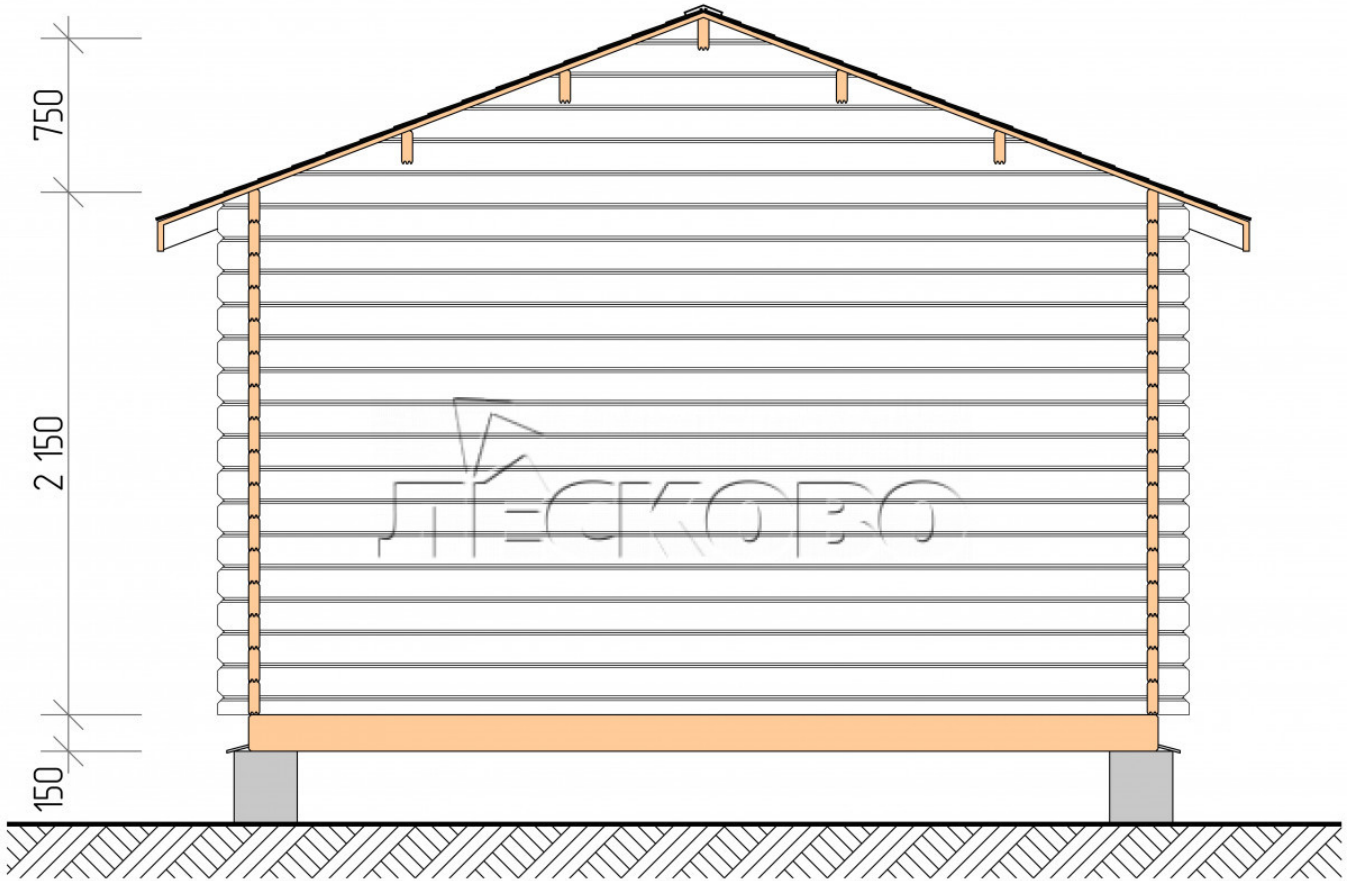

Log Cabin "DSK" series 4×3

Project Dimensions

4 × 3 / 14.8 m²

Full house set

3,143 €

Timber

45 MM

65 MM
+ 737 €

Project planning

4 000

3 000

9,70
M²

4,59
M²

Разрез

House Kit

- Wall kit: 44 × 145mm mini-chamber drying chamber with bowls for the project. The material of the tree is spruce, pine (GOST 8486). Humidity 12-14%. The height of the walls is 2.16 m;
- Logs, lower harness: board 45 × 145 mm chamber drying 10-12%;
- Floors: floorboard 35 mm, Chamber drying;
- Ceiling: imitation of a bar 20 × 135 mm, Chamber drying;
- Wooden windows, glass 4 mm, Single. Treatment with a colorless antiseptic. Hardware;

1.34×0.91 м.1 шт.

- Wooden doors;

0.84×1.885 м.

glass.1 шт.

7. Platbands: dry planed board 20 × 100 mm;

8. Roof: shingles.

9. Skirting board 35 mm.

+7 (4942) 499-770