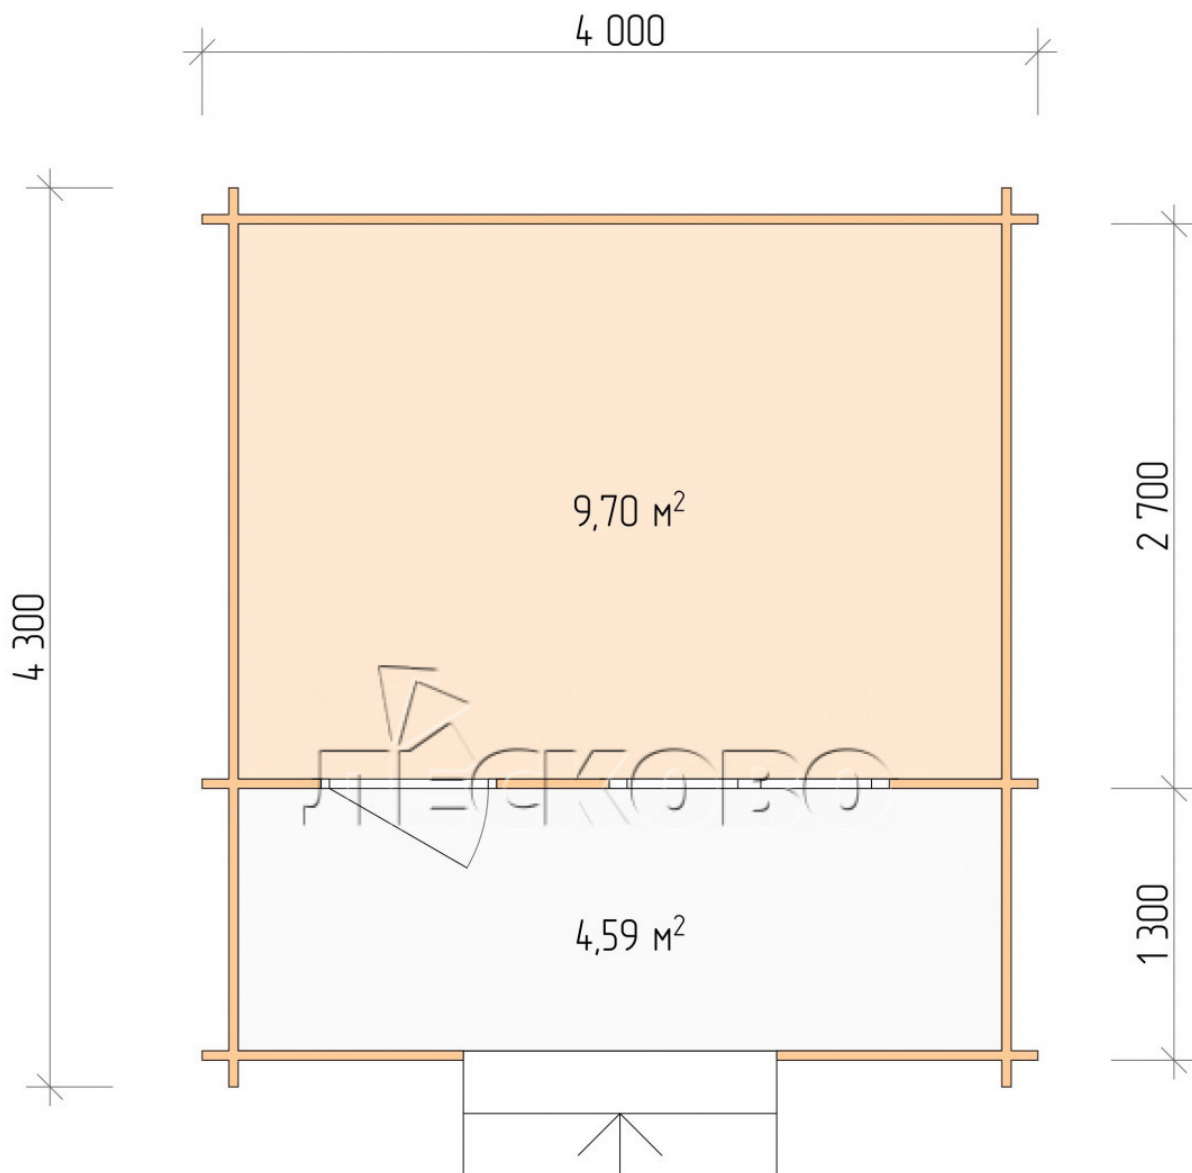

Log Cabin "DSK" series 4×3

Project Dimensions

4 × 3 / 14.8 m²

Full house set

2,594 €

Timber

45 MM

65 MM
+ 600 €

Project planning

4 000

3 000

9,70
M²

4,59
M²

Разрез

House Kit

- Wall kit: 44 × 145mm mini-chamber drying chamber with bowls for the project. The material of the tree is spruce, pine (GOST 8486). Humidity 12-14%. The height of the walls is 2.16 m;
- Logs, lower harness: board 45 × 145 mm chamber drying 10-12%;
- Floors: floorboard 35 mm, Chamber drying;
- Ceiling: imitation of a bar 20 × 135 mm, Chamber drying;
- Wooden windows, glass 4 mm, Single. Treatment with a colorless antiseptic. Hardware;

1.34×0.91 м.1 шт.

- Wooden doors;

0.84×1.885 м.

glass.1 шт.

7. Platbands: dry planed board 20 × 100 mm;

8. Roof: shingles.

9. Skirting board 35 mm.

+7 (4942) 499-770