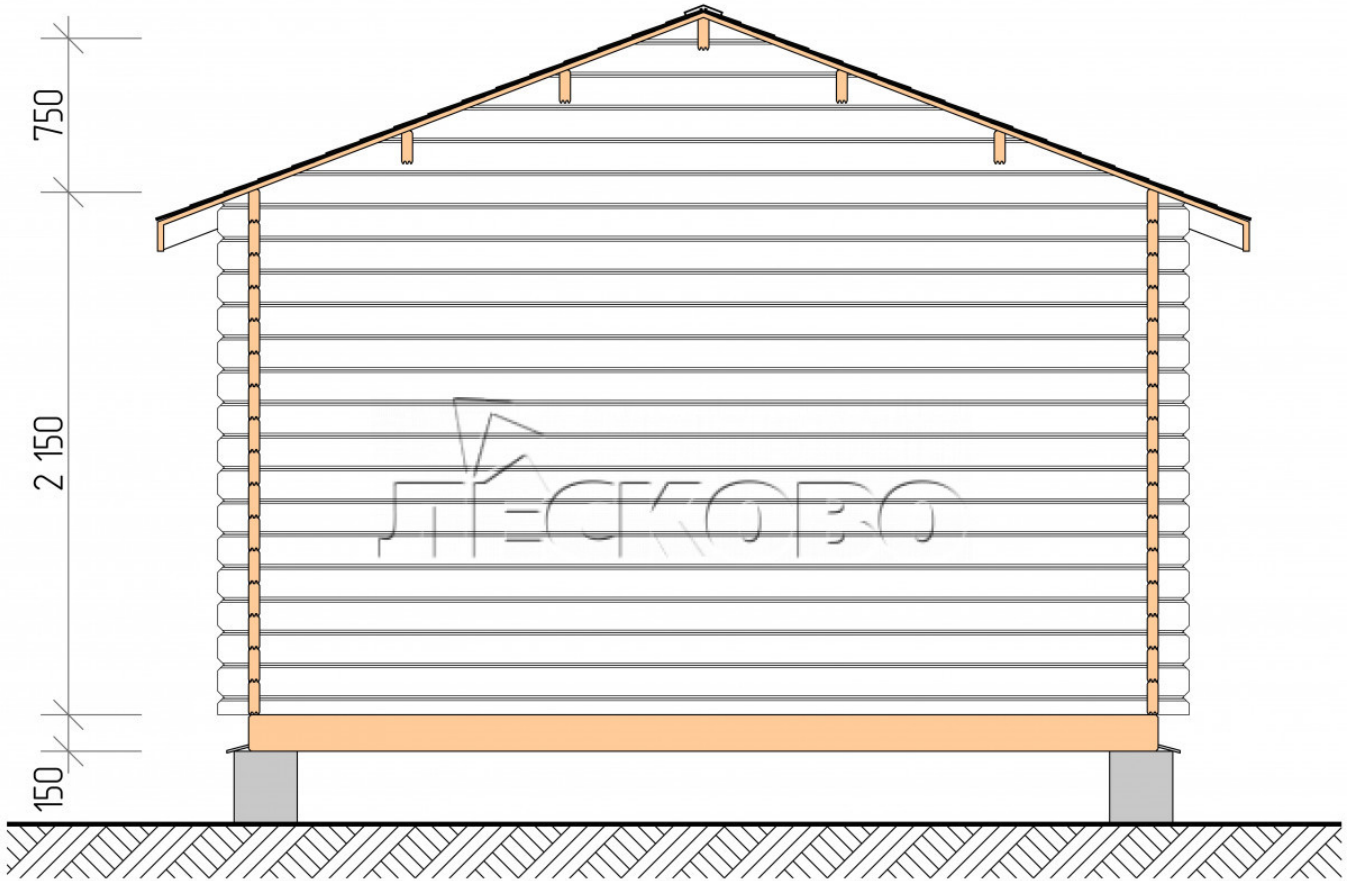

Log Cabin "DSK" series 4×3

Project Dimensions

4 × 3 / 14.8 m²

Full house set

2,594 €

Timber

45 MM

65 MM
+ 600 €

Project planning

4 000

3 000

9,70
M²

4,59
M²

Разрез

House Kit

- Wall kit: 44 × 145mm mini-chamber drying chamber with bowls for the project. The material of the tree is spruce, pine (GOST 8486). Humidity 12-14%. The height of the walls is 2.16 m;
- Logs, lower harness: board 45 × 145 mm chamber drying 10-12%;
- Floors: floorboard 35 mm, Chamber drying;
- Ceiling: imitation of a bar 20 × 135 mm, Chamber drying;
- Wooden windows, glass 4 mm, Single. Treatment with a colorless antiseptic. Hardware;

1.34×0.91 м.1 шт.

- Wooden doors;

0.84×1.885 м.

glass.1 шт.

7. Platbands: dry planed board 20 × 100 mm;

8. Roof: shingles.

9. Skirting board 35 mm.

+7 (4942) 499-770