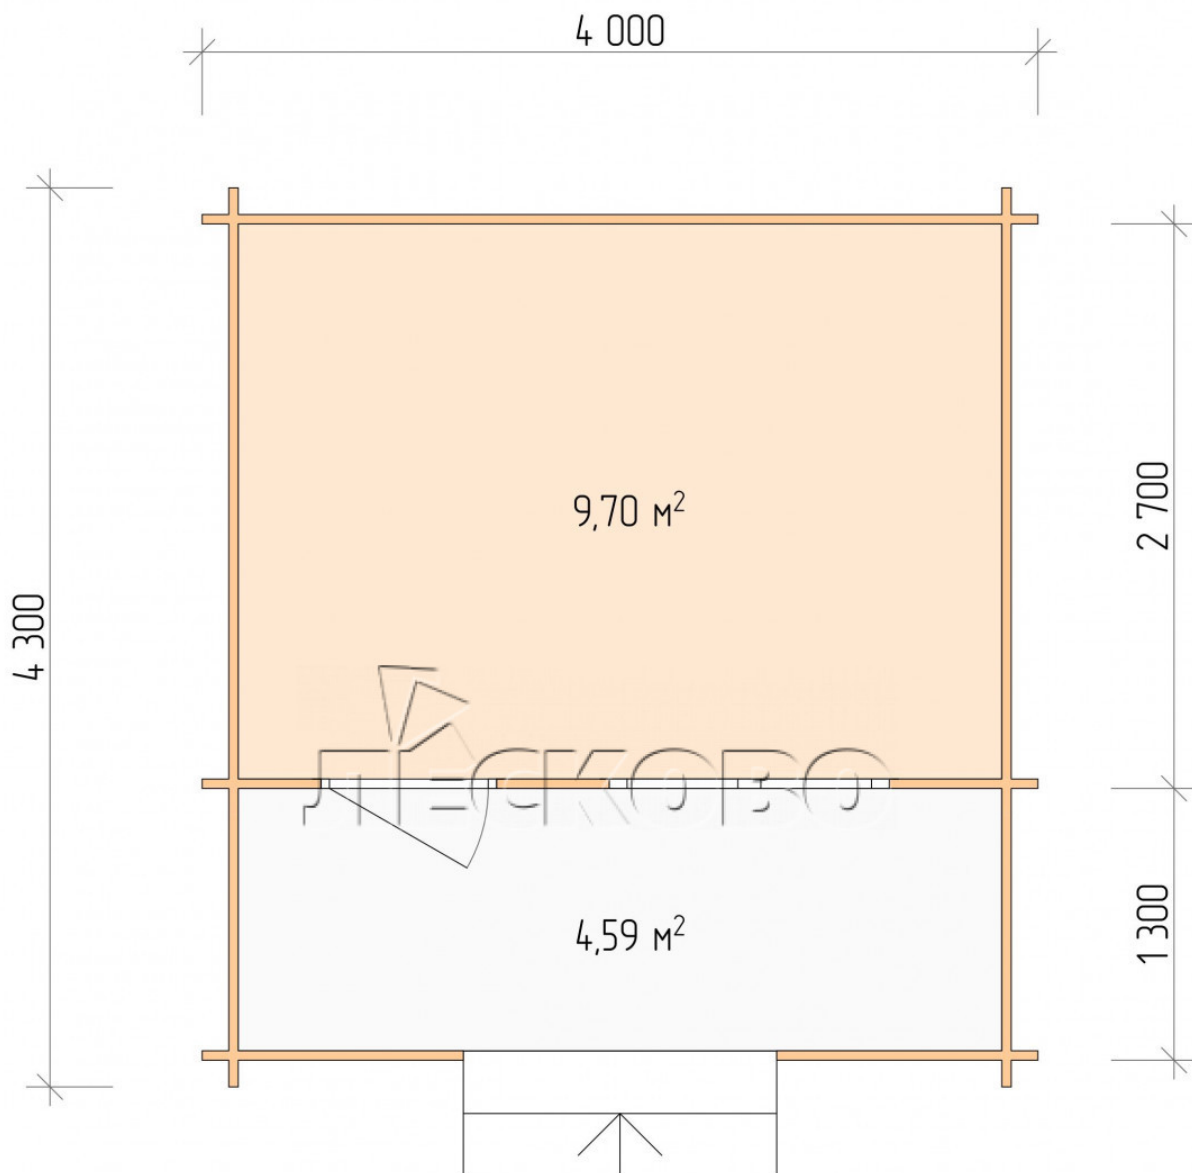

Log Cabin "DSK" series 4×3

Project Dimensions

4 × 3 / 14.8 m²

Full house set

2,588 €

Timber

45 MM

65 MM
+ 599 €

Project planning

4 000

3 000

9,70
M²

4,59
M²

Разрез

House Kit

- Wall kit: 44 × 145mm mini-chamber drying chamber with bowls for the project. The material of the tree is spruce, pine (GOST 8486). Humidity 12-14%. The height of the walls is 2.16 m;
- Logs, lower harness: board 45 × 145 mm chamber drying 10-12%;
- Floors: floorboard 35 mm, Chamber drying;
- Ceiling: imitation of a bar 20 × 135 mm, Chamber drying;
- Wooden windows, glass 4 mm, Single. Treatment with a colorless antiseptic. Hardware;

1.34×0.91 м.1 шт.

- Wooden doors;

0.84×1.885 м.

glass.1 шт.

7. Platbands: dry planed board 20 × 100 mm;

8. Roof: shingles.

9. Skirting board 35 mm.

+7 (4942) 499-770