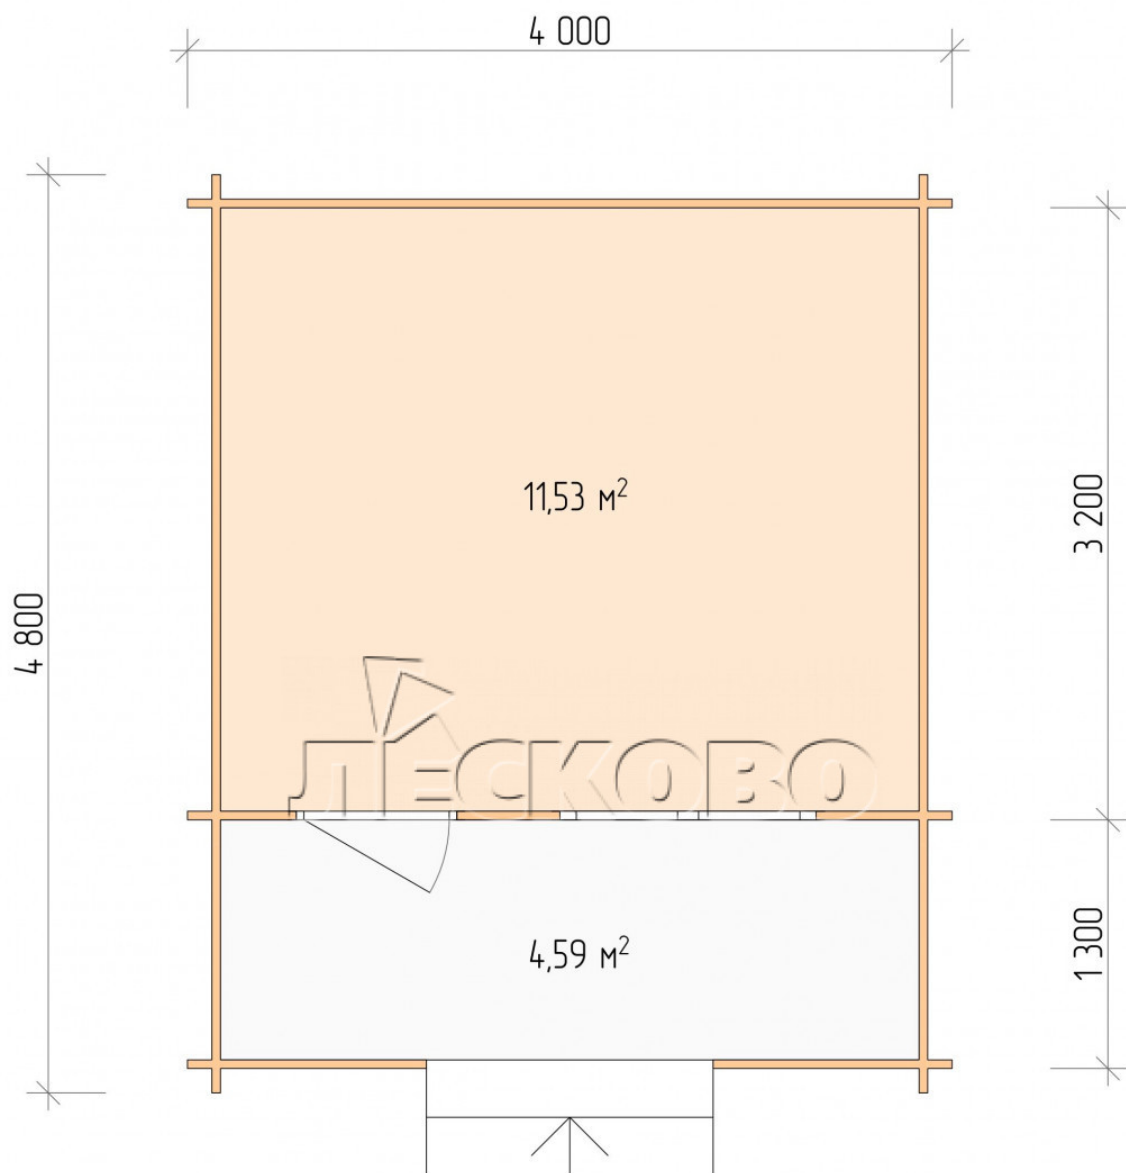

Log Cabin "DSK" series 4×3.5

Project Dimensions

4 × 3.5 / 18.9 m²

Full house set

3,315 €

Timber

45 MM

65 MM
+ 665 €

Project planning

4 000

3 500

11,53
M²

4,59
M²

Разрез

House Kit

- Wall kit: 44 × 145mm mini-chamber drying chamber with bowls for the project. The material of the tree is spruce, pine (GOST 8486). Humidity 12-14%. The height of the walls is 2.16 m;
- Logs, lower harness: board 45 × 145 mm chamber drying 10-12%;
- Floors: floorboard 35 mm, Chamber drying;
- Ceiling: imitation of a bar 20 × 135 mm, Chamber drying;
- Wooden windows, glass 4 mm, Single. Treatment with a colorless antiseptic. Hardware;

1.34×0.91 м.1 шт.

- Wooden doors;

0.84×1.885 м.

glass.1 шт.

7. Platbands: dry planed board 20 × 100 mm;

8. Roof: shingles.

9. Skirting board 35 mm.

+7 (4942) 499-770