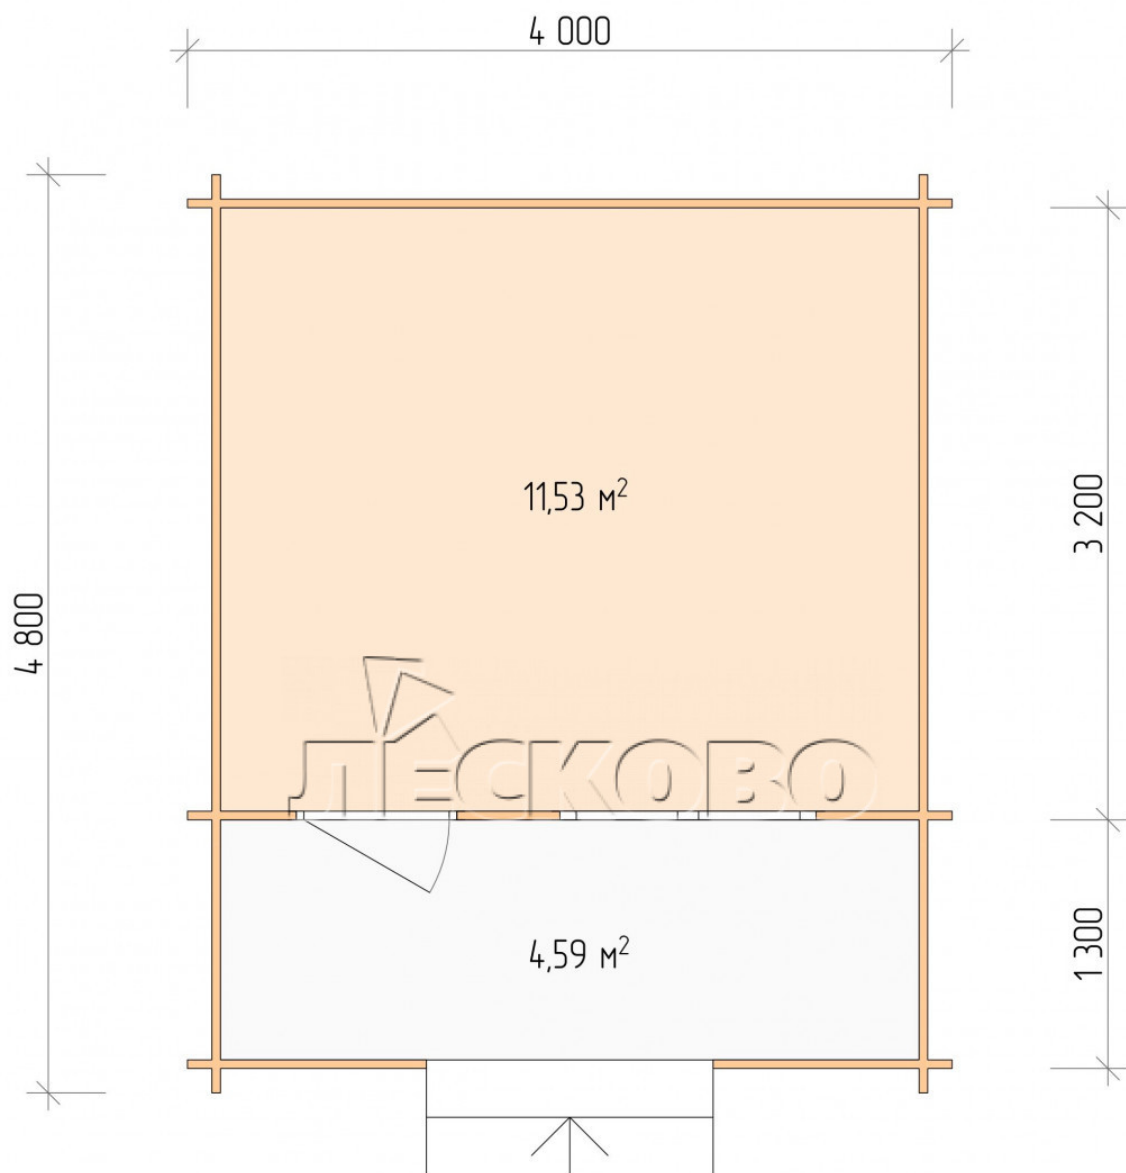

Log Cabin "DSK" series 4×3.5

Project Dimensions

4 × 3.5 / 18.9 m²

Full house set

4,001 €

Timber

45 MM

65 MM
+ 806 €

Project planning

4 000

3 500

11,53
M²

4,59
M²

Разрез

House Kit

- Wall kit: 44 × 145mm mini-chamber drying chamber with bowls for the project. The material of the tree is spruce, pine (GOST 8486). Humidity 12-14%. The height of the walls is 2.16 m;
- Logs, lower harness: board 45 × 145 mm chamber drying 10-12%;
- Floors: floorboard 35 mm, Chamber drying;
- Ceiling: imitation of a bar 20 × 135 mm, Chamber drying;
- Wooden windows, glass 4 mm, Single. Treatment with a colorless antiseptic. Hardware;

1.34×0.91 м.1 шт.

- Wooden doors;

0.84×1.885 м.

glass.1 шт.

7. Platbands: dry planed board 20 × 100 mm;

8. Roof: shingles.

9. Skirting board 35 mm.

+7 (4942) 499-770