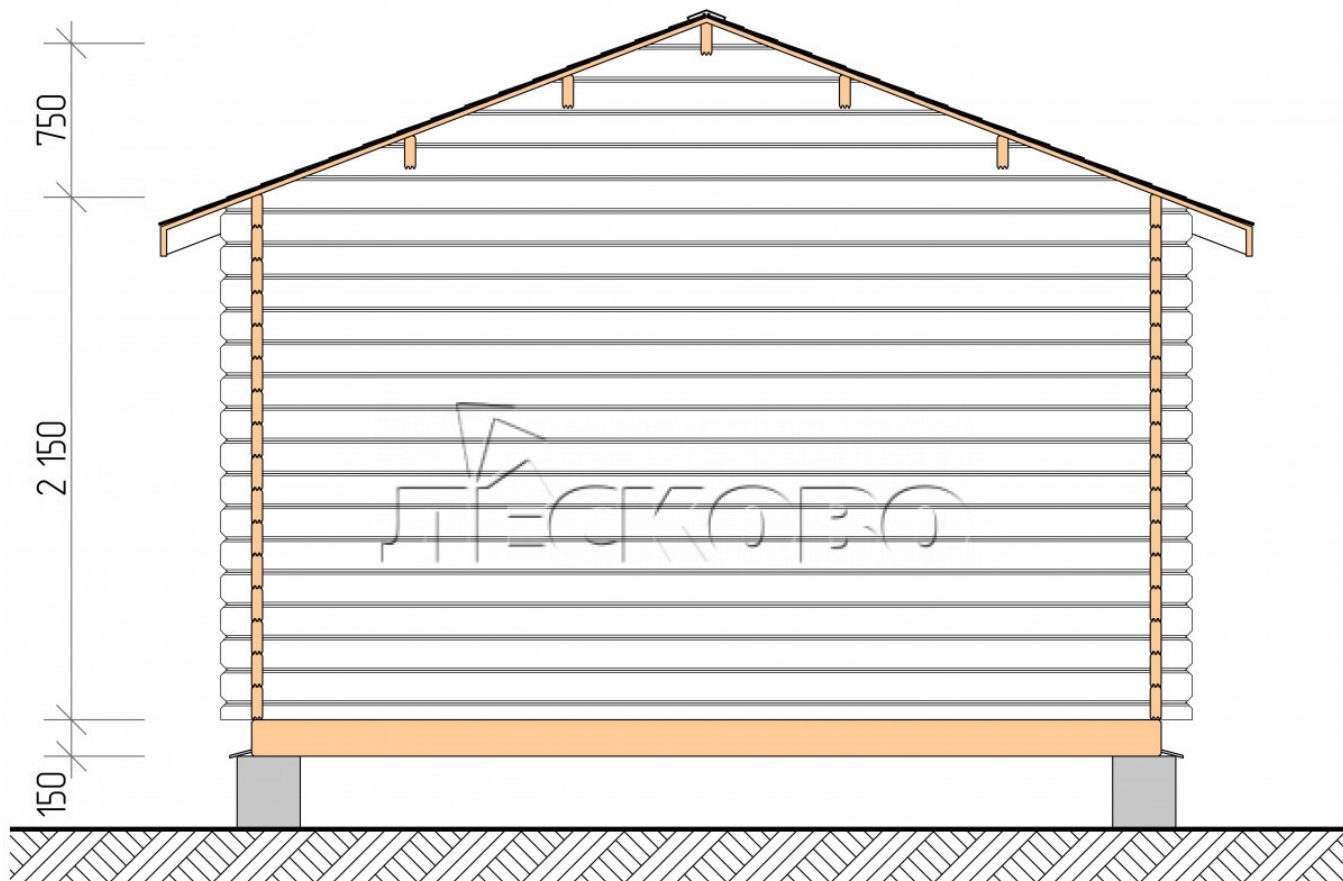

Log Cabin "DSK" series 4×3.5

Project Dimensions

4 × 3.5 / 18.9 m²

Full house set

4,001 €

Timber

45 MM

65 MM
+ 806 €

Project planning

4 000

3 500

11,53
M²

4,59
M²

Разрез

House Kit

- Wall kit: 44 × 145mm mini-chamber drying chamber with bowls for the project. The material of the tree is spruce, pine (GOST 8486). Humidity 12-14%. The height of the walls is 2.16 m;
- Logs, lower harness: board 45 × 145 mm chamber drying 10-12%;
- Floors: floorboard 35 mm, Chamber drying;
- Ceiling: imitation of a bar 20 × 135 mm, Chamber drying;
- Wooden windows, glass 4 mm, Single. Treatment with a colorless antiseptic. Hardware;

1.34×0.91 м.1 шт.

- Wooden doors;

0.84×1.885 м.

glass.1 шт.

7. Platbands: dry planed board 20 × 100 mm;

8. Roof: shingles.

9. Skirting board 35 mm.

+7 (4942) 499-770