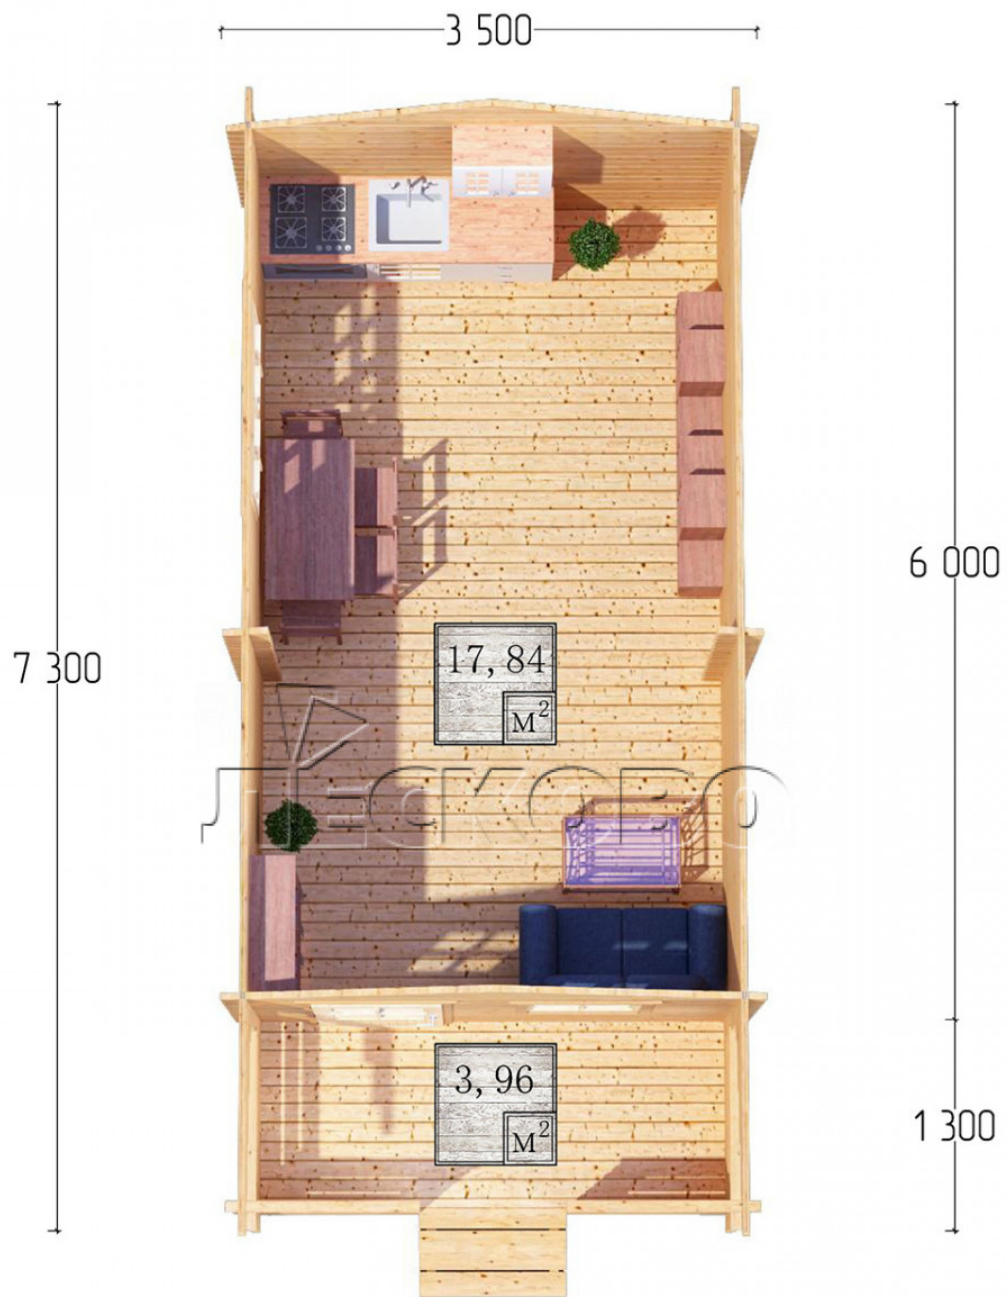

Log Cabin "DSK" series 3.5×6

Project Dimensions

3.5 × 6 / 22.4 m²

Full house set

3,588 €

Timber

45 MM

65 MM
+ 779 €

Project planning

Разрез

House Kit

- Wall kit: 44 × 145mm mini-chamber drying chamber with bowls for the project. The material of the tree is spruce, pine (GOST 8486). Humidity 12-14%. The height of the walls is 2.16 m;
- Logs, lower harness: board 45 × 145 mm chamber drying 10-12%;
- Floors: floorboard 35 mm, Chamber drying;
- Ceiling: imitation of a bar 20 × 135 mm, Chamber drying;
- Wooden windows, glass 4 mm, Single. Treatment with a colorless antiseptic. Hardware;

0.87×0.78 м.1 шт.

1.34×0.91 м.1 шт.

- Wooden doors;

0.84×1.885 м.

glass.1 шт.

7. Platbands: dry planed board 20 × 100 mm;

8. Roof: shingles.

9. Skirting board 35 mm.