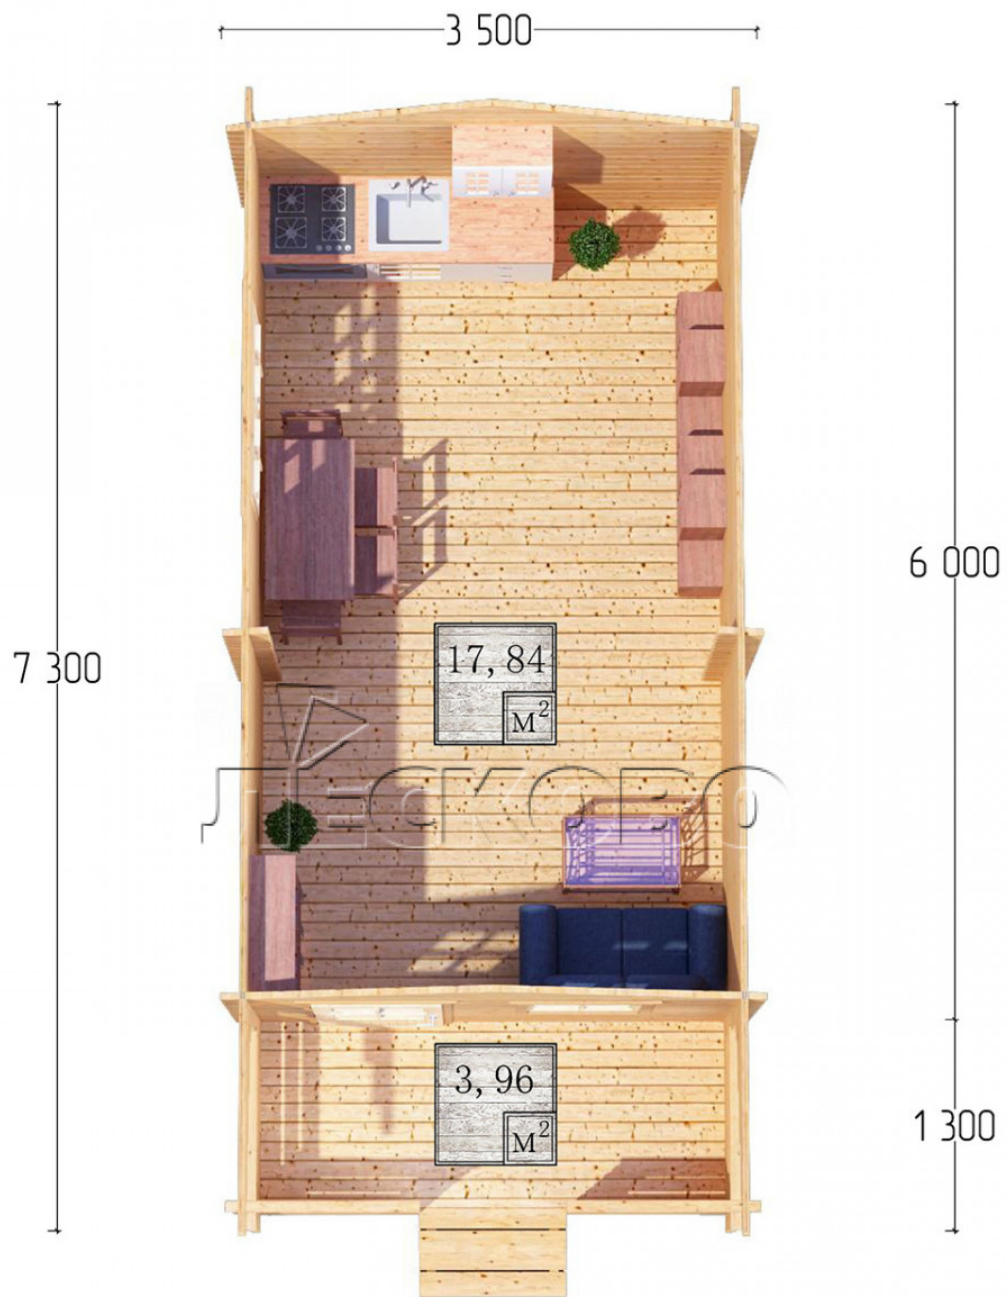

Log Cabin "DSK" series 3.5×6

Project Dimensions

3.5 × 6 / 22.4 m²

Full house set

3,408 €

Timber

45 MM

65 MM
+ 740 €

Project planning

Разрез

House Kit

- Wall kit: 44 × 145mm mini-chamber drying chamber with bowls for the project. The material of the tree is spruce, pine (GOST 8486). Humidity 12-14%. The height of the walls is 2.16 m;
- Logs, lower harness: board 45 × 145 mm chamber drying 10-12%;
- Floors: floorboard 35 mm, Chamber drying;
- Ceiling: imitation of a bar 20 × 135 mm, Chamber drying;
- Wooden windows, glass 4 mm, Single. Treatment with a colorless antiseptic. Hardware;

0.87×0.78 м.1 шт.

1.34×0.91 м.1 шт.

- Wooden doors;

0.84×1.885 м.

glass.1 шт.

7. Platbands: dry planed board 20 × 100 mm;

8. Roof: shingles.

9. Skirting board 35 mm.