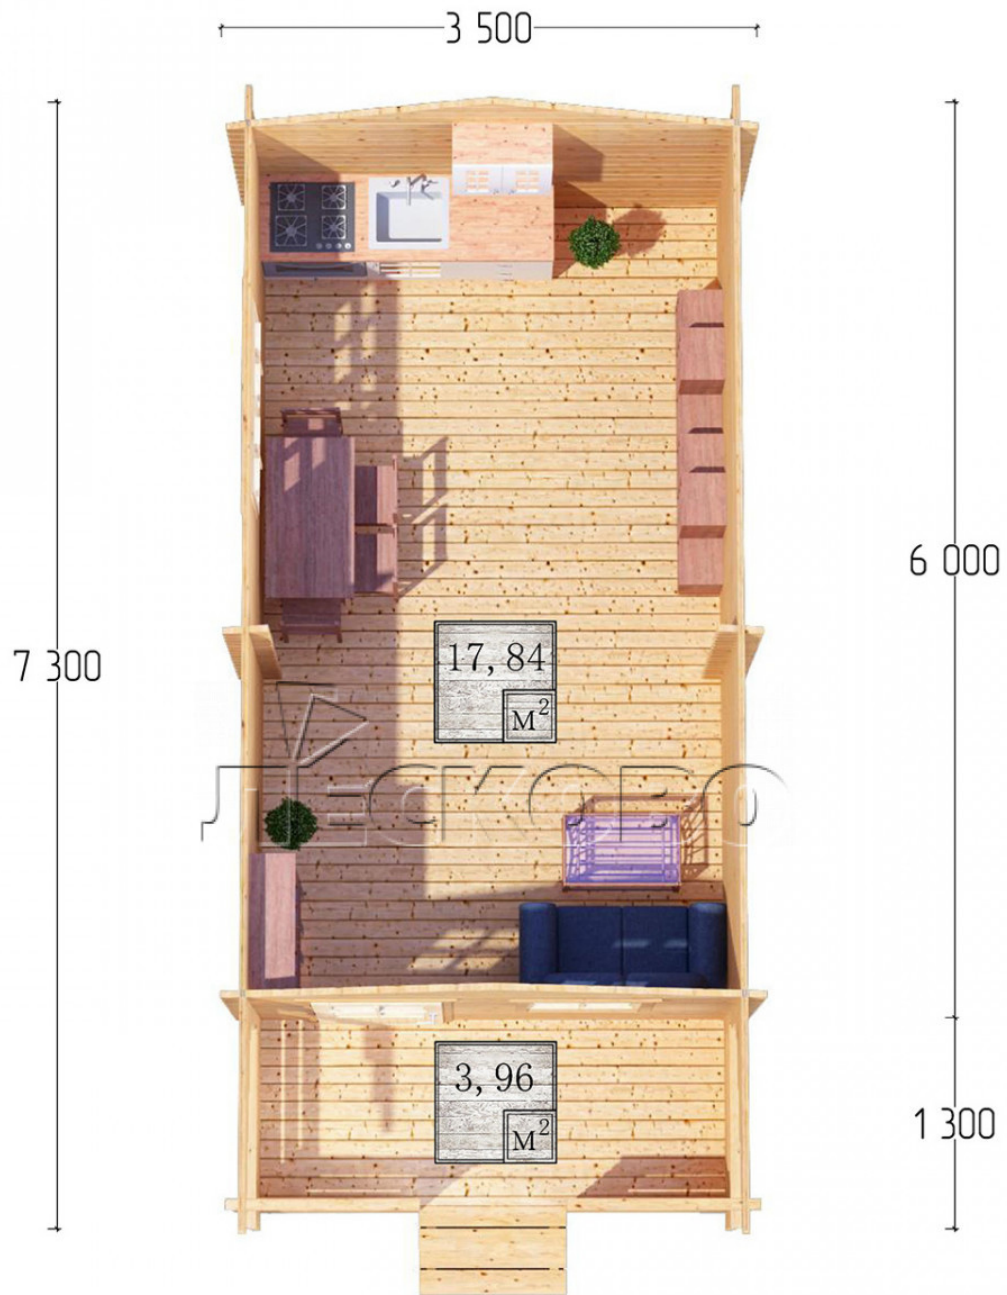

Log Cabin "DSK" series 3.5×6

Project Dimensions

3.5 × 6 / 22.4 m²

Full house set

4,281 €

Timber

45 MM

65 MM
+ 945 €

Project planning

Разрез

House Kit

- Wall kit: 44 × 145mm mini-chamber drying chamber with bowls for the project. The material of the tree is spruce, pine (GOST 8486). Humidity 12-14%. The height of the walls is 2.16 m;
- Logs, lower harness: board 45 × 145 mm chamber drying 10-12%;
- Floors: floorboard 35 mm, Chamber drying;
- Ceiling: imitation of a bar 20 × 135 mm, Chamber drying;
- Wooden windows, glass 4 mm, Single. Treatment with a colorless antiseptic. Hardware;

0.87×0.78 м.1 шт.

1.34×0.91 м.1 шт.

- Wooden doors;

0.84×1.885 м.

glass.1 шт.

7. Platbands: dry planed board 20 × 100 mm;

8. Roof: shingles.

9. Skirting board 35 mm.