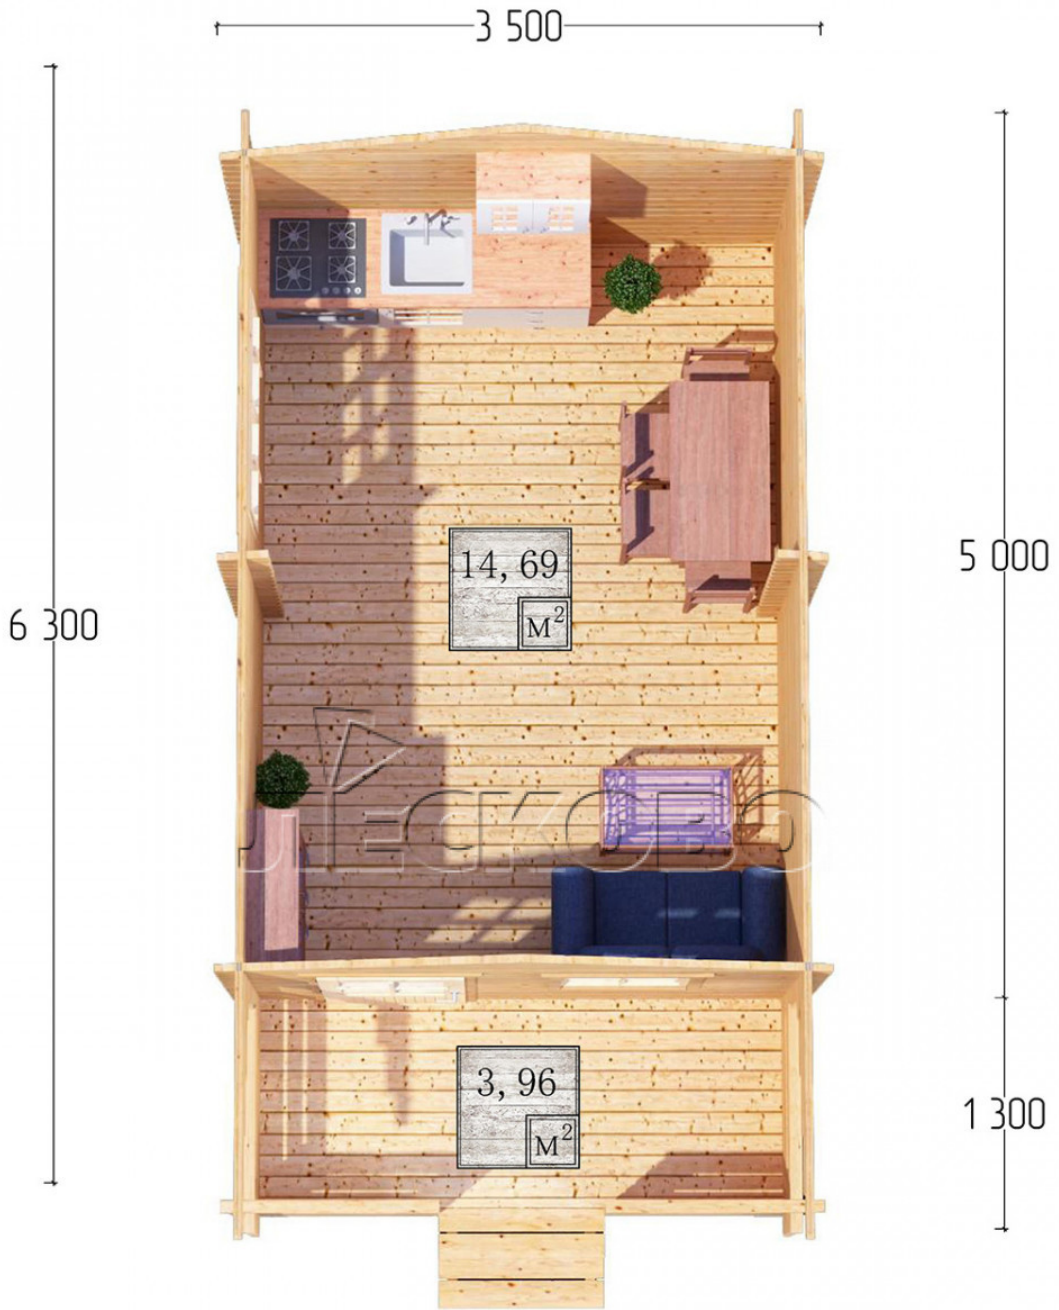

Log Cabin "DSK" series 3.5×5

Project Dimensions

3.5 × 5 / 19.2 m²

Full house set

3,071 €

Timber

45 MM

65 MM
+ 668 €

Project planning

Разрез

House Kit

- Wall kit: 44 × 145mm mini-chamber drying chamber with bowls for the project. The material of the tree is spruce, pine (GOST 8486). Humidity 12-14%. The height of the walls is 2.16 m;
- Logs, lower harness: board 45 × 145 mm chamber drying 10-12%;
- Floors: floorboard 35 mm, Chamber drying;
- Ceiling: imitation of a bar 20 × 135 mm, Chamber drying;
- Wooden windows, glass 4 mm, Single. Treatment with a colorless antiseptic. Hardware;

0.87×0.78 м.1 шт.

1.34×0.91 м.1 шт.

- Wooden doors;

0.84×1.885 м.

glass.1 шт.

7. Platbands: dry planed board 20 × 100 mm;

8. Roof: shingles.

9. Skirting board 35 mm.