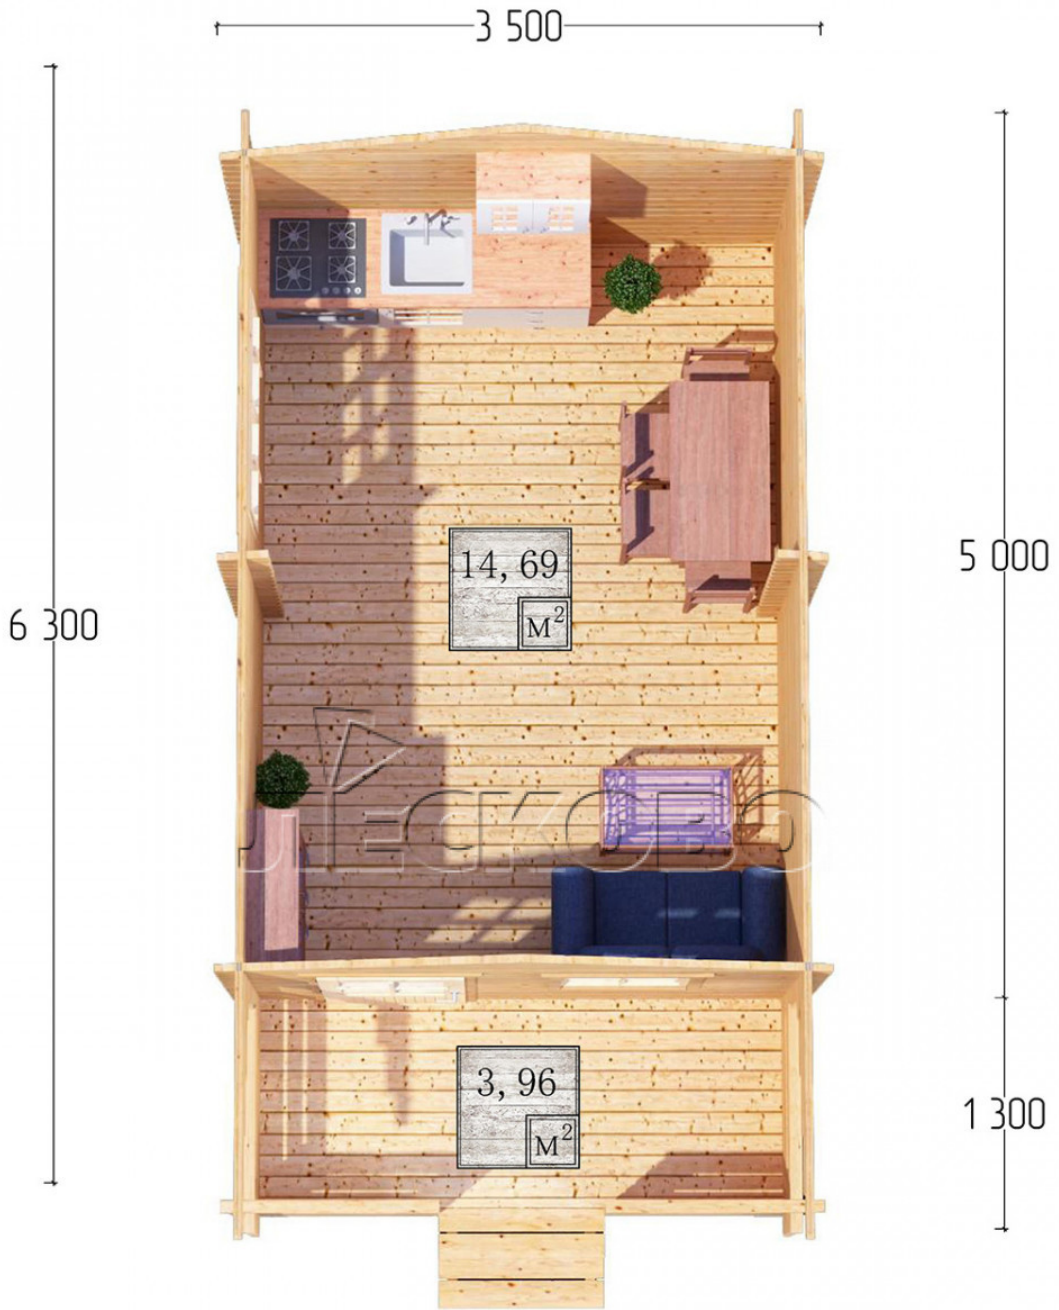

Log Cabin "DSK" series 3.5×5

Project Dimensions

3.5 × 5 / 19.2 m²

Full house set

3,233 €

Timber

45 MM

65 MM
+ 703 €

Project planning

Разрез

House Kit

- Wall kit: 44 × 145mm mini-chamber drying chamber with bowls for the project. The material of the tree is spruce, pine (GOST 8486). Humidity 12-14%. The height of the walls is 2.16 m;
- Logs, lower harness: board 45 × 145 mm chamber drying 10-12%;
- Floors: floorboard 35 mm, Chamber drying;
- Ceiling: imitation of a bar 20 × 135 mm, Chamber drying;
- Wooden windows, glass 4 mm, Single. Treatment with a colorless antiseptic. Hardware;

0.87×0.78 м.1 шт.

1.34×0.91 м.1 шт.

- Wooden doors;

0.84×1.885 м.

glass.1 шт.

7. Platbands: dry planed board 20 × 100 mm;

8. Roof: shingles.

9. Skirting board 35 mm.