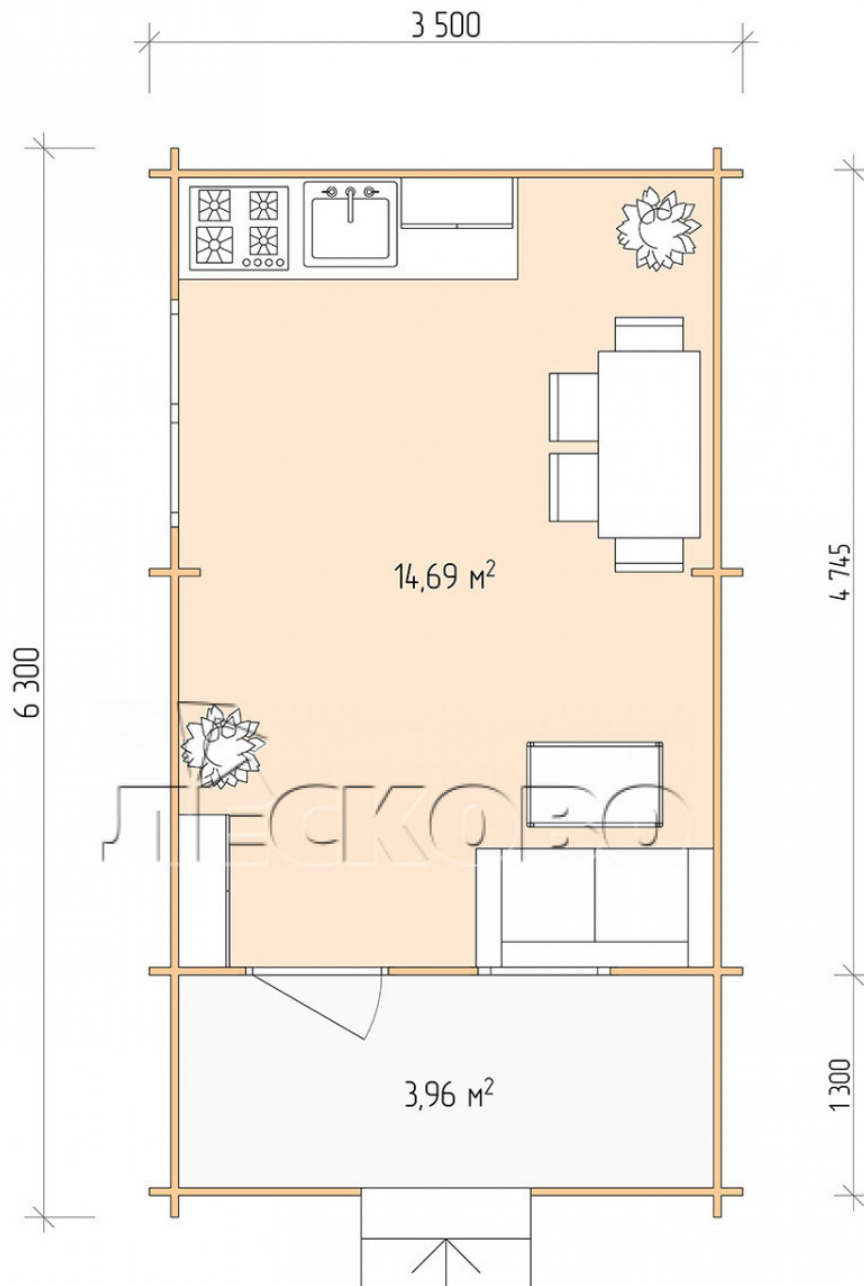

## Log Cabin "DSK" series 3.5×5

Project Dimensions

3.5 × 5 / 19.2 m<sup>2</sup>

Full house set

**3,790 €**

### Timber

45 MM

65 MM  
+ 835 €

# Разрез

## House Kit

- Wall kit: 44 × 145mm mini-chamber drying chamber with bowls for the project. The material of the tree is spruce, pine (GOST 8486). Humidity 12-14%. The height of the walls is 2.16 m;
- Logs, lower harness: board 45 × 145 mm chamber drying 10-12%;
- Floors: floorboard 35 mm, Chamber drying;
- Ceiling: imitation of a bar 20 × 135 mm, Chamber drying;
- Wooden windows, glass 4 mm, Single. Treatment with a colorless antiseptic. Hardware;