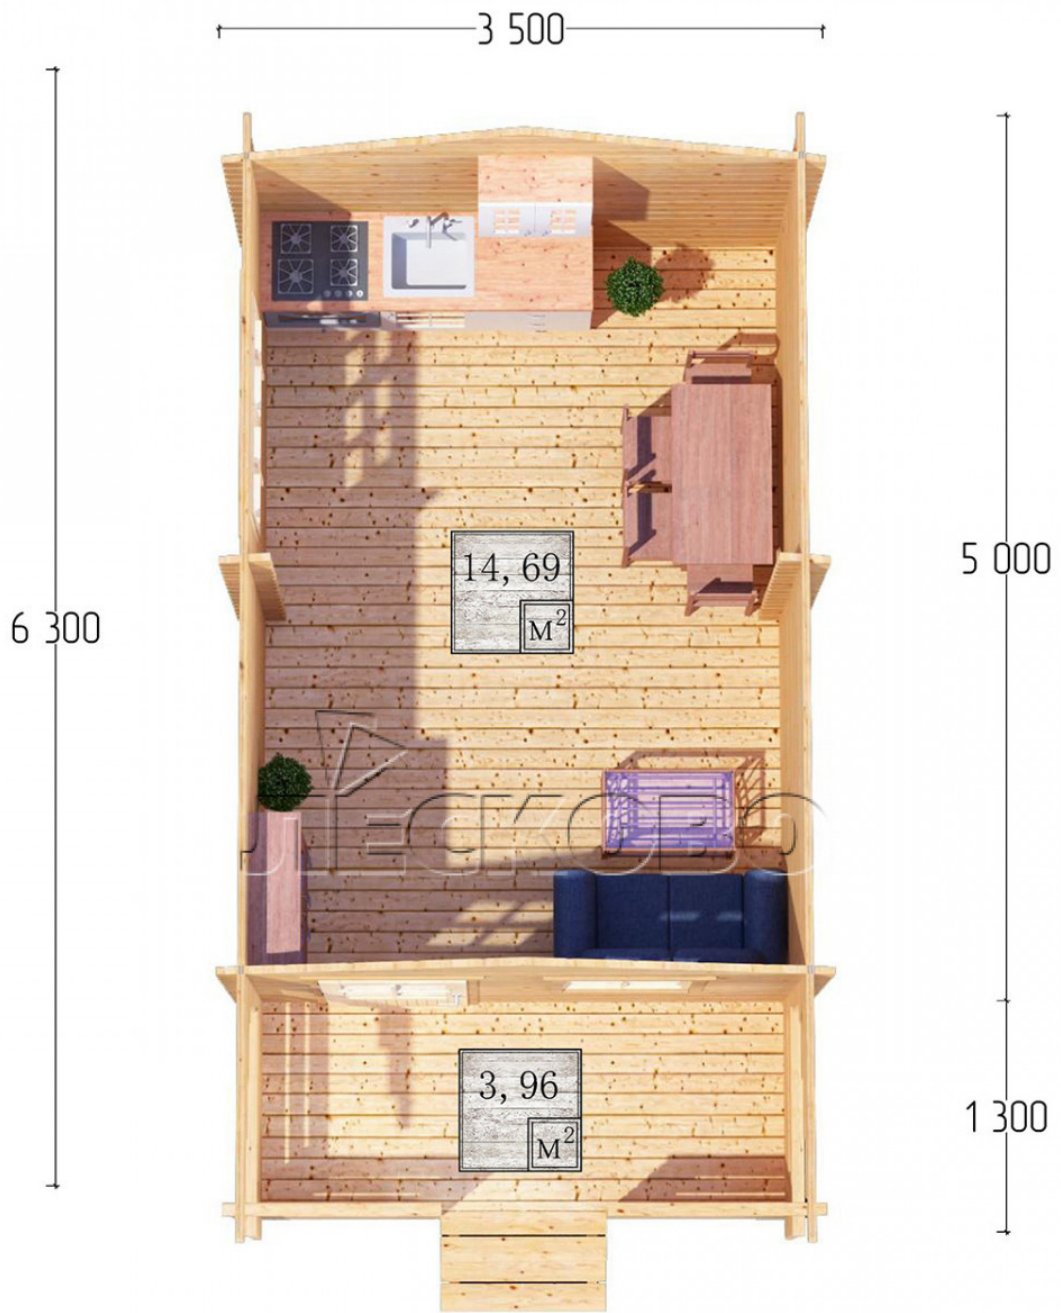

## Log Cabin "DSK" series 3.5×5

Project Dimensions

3.5 × 5 / 19.2 m<sup>2</sup>

Full house set

**3,790 €**

### Timber

45 MM

65 MM  
+ 835 €

# Разрез

## House Kit

- Wall kit: 44 × 145mm mini-chamber drying chamber with bowls for the project. The material of the tree is spruce, pine (GOST 8486). Humidity 12-14%. The height of the walls is 2.16 m;
- Logs, lower harness: board 45 × 145 mm chamber drying 10-12%;
- Floors: floorboard 35 mm, Chamber drying;
- Ceiling: imitation of a bar 20 × 135 mm, Chamber drying;
- Wooden windows, glass 4 mm, Single. Treatment with a colorless antiseptic. Hardware;