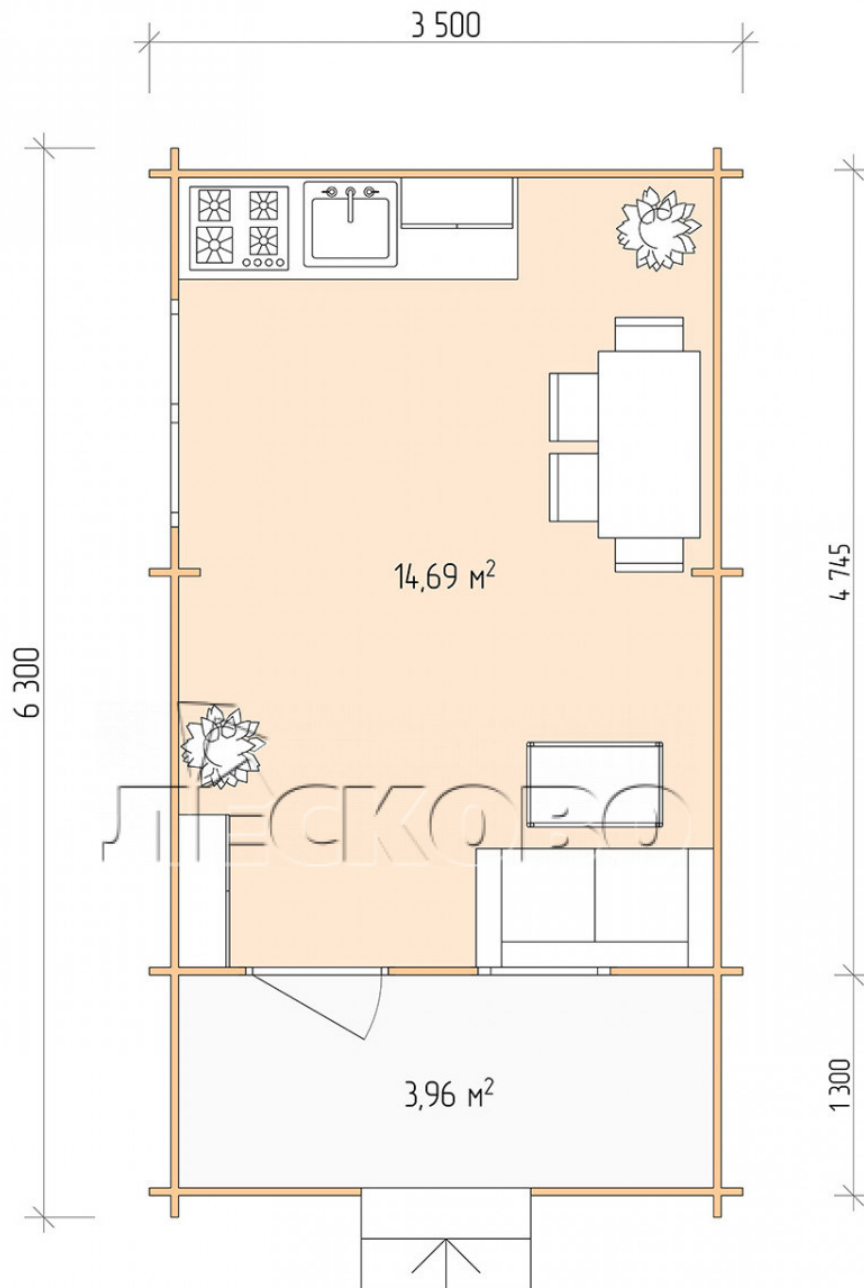

Log Cabin "DSK" series 3.5×5

Project Dimensions

3.5 × 5 / 19.2 m²

Full house set

3,071 €

Timber

45 MM

65 MM
+ 668 €

Project planning

Разрез

House Kit

- Wall kit: 44 × 145mm mini-chamber drying chamber with bowls for the project. The material of the tree is spruce, pine (GOST 8486). Humidity 12-14%. The height of the walls is 2.16 m;
- Logs, lower harness: board 45 × 145 mm chamber drying 10-12%;
- Floors: floorboard 35 mm, Chamber drying;
- Ceiling: imitation of a bar 20 × 135 mm, Chamber drying;
- Wooden windows, glass 4 mm, Single. Treatment with a colorless antiseptic. Hardware;

0.87×0.78 м.1 шт.

1.34×0.91 м.1 шт.

- Wooden doors;

0.84×1.885 м.

glass.1 шт.

7. Platbands: dry planed board 20 × 100 mm;

8. Roof: shingles.

9. Skirting board 35 mm.