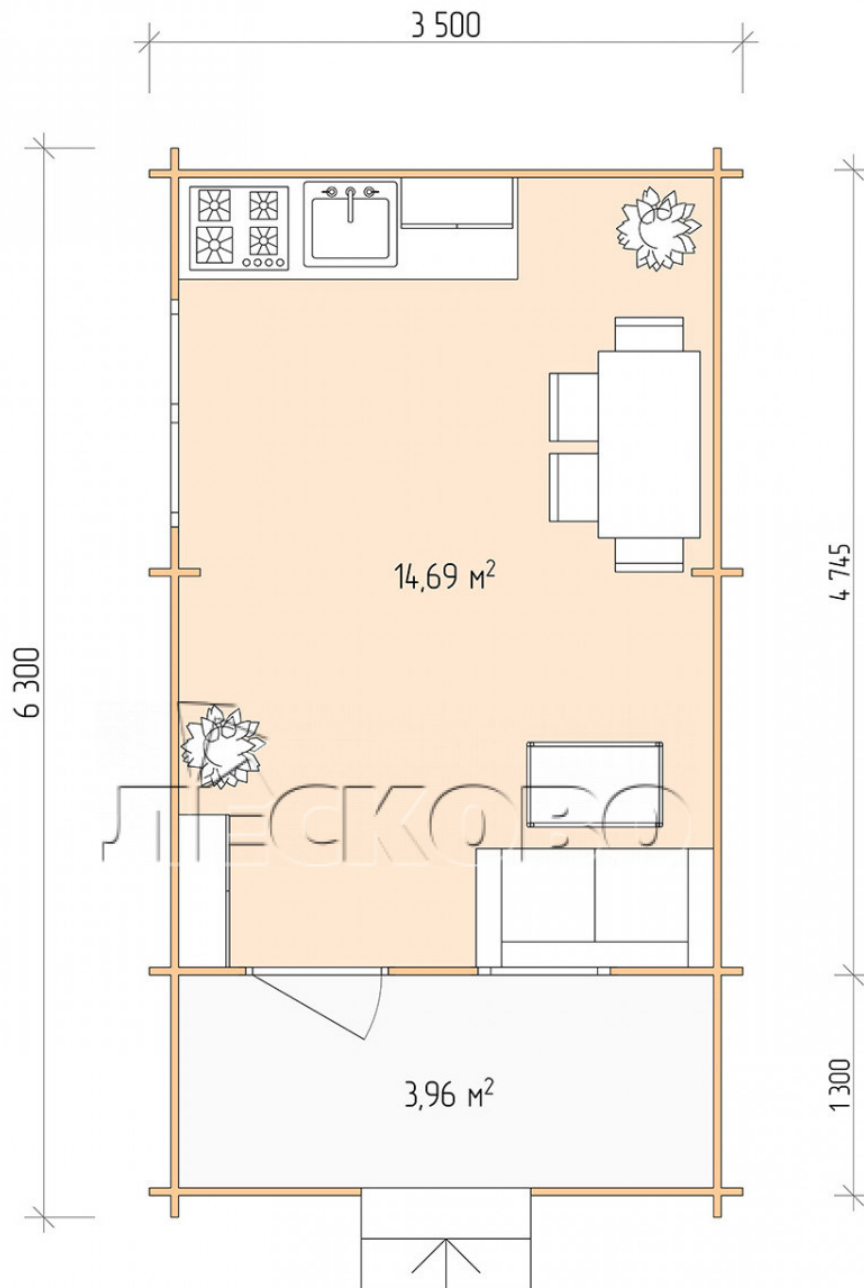

Log Cabin "DSK" series 3.5×5

Project Dimensions

3.5 × 5 / 19.2 m²

Full house set

3,233 €

Timber

45 MM

65 MM
+ 703 €

Project planning

Разрез

House Kit

- Wall kit: 44 × 145mm mini-chamber drying chamber with bowls for the project. The material of the tree is spruce, pine (GOST 8486). Humidity 12-14%. The height of the walls is 2.16 m;
- Logs, lower harness: board 45 × 145 mm chamber drying 10-12%;
- Floors: floorboard 35 mm, Chamber drying;
- Ceiling: imitation of a bar 20 × 135 mm, Chamber drying;
- Wooden windows, glass 4 mm, Single. Treatment with a colorless antiseptic. Hardware;

0.87×0.78 м.1 шт.

1.34×0.91 м.1 шт.

- Wooden doors;

0.84×1.885 м.

glass.1 шт.

7. Platbands: dry planed board 20 × 100 mm;

8. Roof: shingles.

9. Skirting board 35 mm.