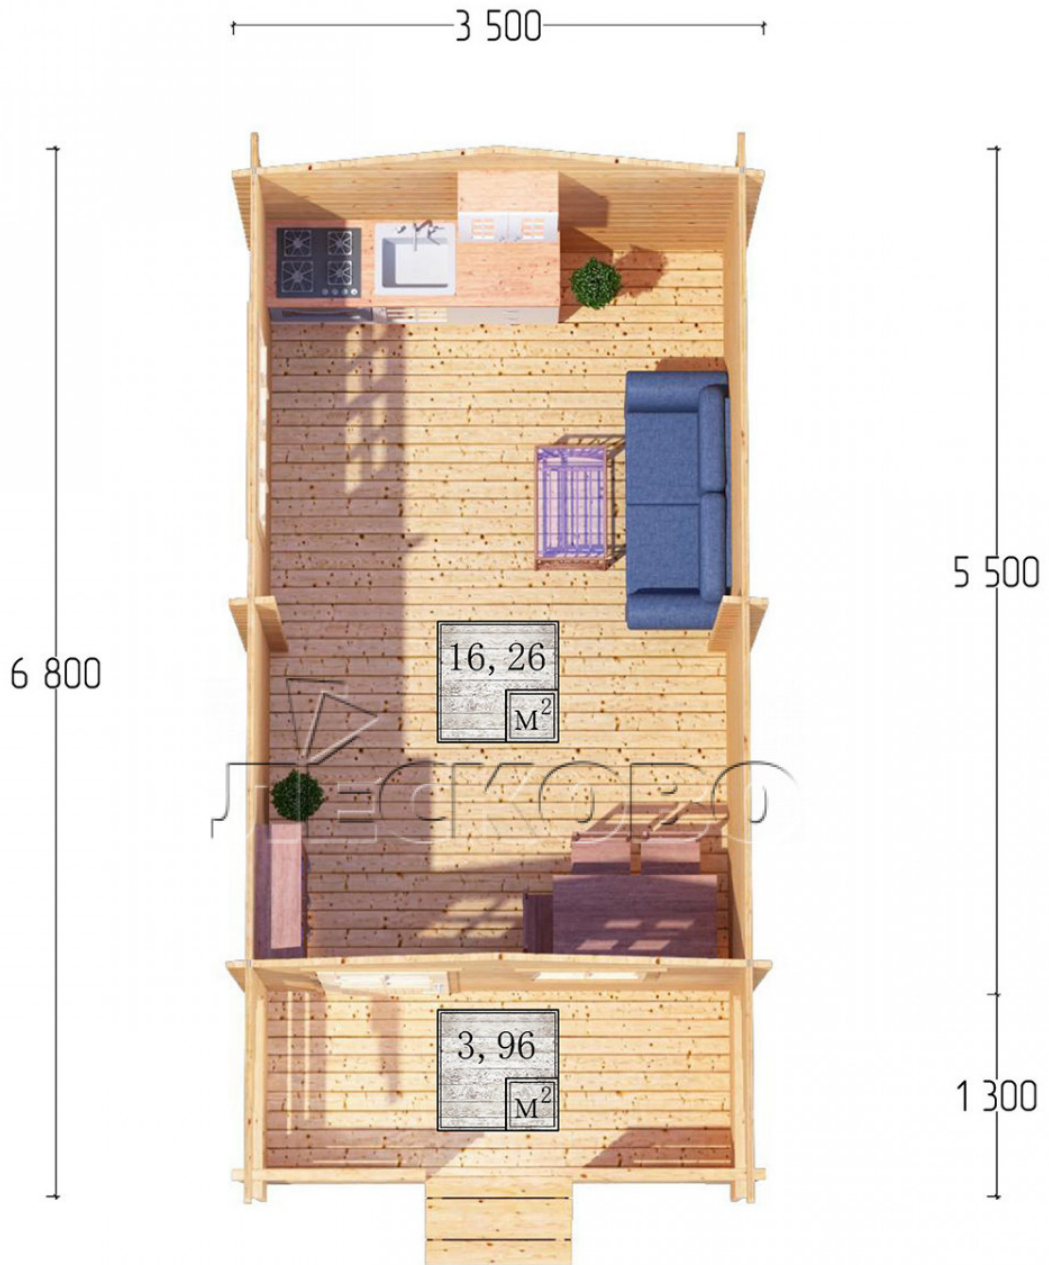

Log Cabin "DSK" series 3.5×5.5

Project Dimensions

3.5 × 5.5 / 20.8 m²

Full house set

3,300 €

Timber

45 MM

65 MM
+ 698 €

Project planning

Разрез

House Kit

- Wall kit: 44 × 145mm mini-chamber drying chamber with bowls for the project. The material of the tree is spruce, pine (GOST 8486). Humidity 12-14%. The height of the walls is 2.16 m;
- Logs, lower harness: board 45 × 145 mm chamber drying 10-12%;
- Floors: floorboard 35 mm, Chamber drying;
- Ceiling: imitation of a bar 20 × 135 mm, Chamber drying;
- Wooden windows, glass 4 mm, Single. Treatment with a colorless antiseptic. Hardware;

0.87×0.78 м.1 шт.

1.34×0.91 м.1 шт.

- Wooden doors;

0.84×1.885 м.

glass.1 шт.

7. Platbands: dry planed board 20 × 100 mm;

8. Roof: shingles.

9. Skirting board 35 mm.