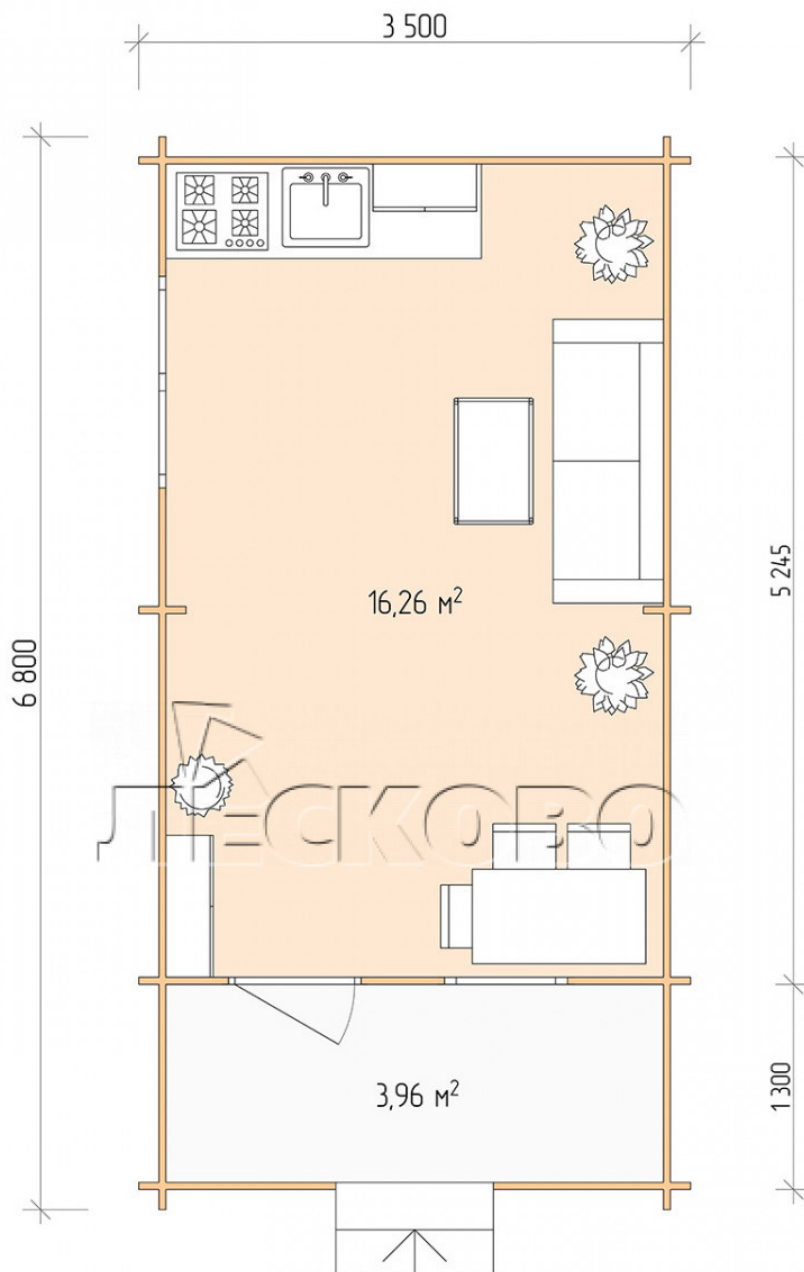

Log Cabin "DSK" series 3.5×5.5

Project Dimensions

3.5 × 5.5 / 20.8 m²

Full house set

3,300 €

Timber

45 MM

65 MM
+ 698 €

Project planning

Разрез

House Kit

- Wall kit: 44 × 145mm mini-chamber drying chamber with bowls for the project. The material of the tree is spruce, pine (GOST 8486). Humidity 12-14%. The height of the walls is 2.16 m;
- Logs, lower harness: board 45 × 145 mm chamber drying 10-12%;
- Floors: floorboard 35 mm, Chamber drying;
- Ceiling: imitation of a bar 20 × 135 mm, Chamber drying;
- Wooden windows, glass 4 mm, Single. Treatment with a colorless antiseptic. Hardware;

0.87×0.78 м.1 шт.

1.34×0.91 м.1 шт.

- Wooden doors;

0.84×1.885 м.

glass.1 шт.

7. Platbands: dry planed board 20 × 100 mm;

8. Roof: shingles.

9. Skirting board 35 mm.