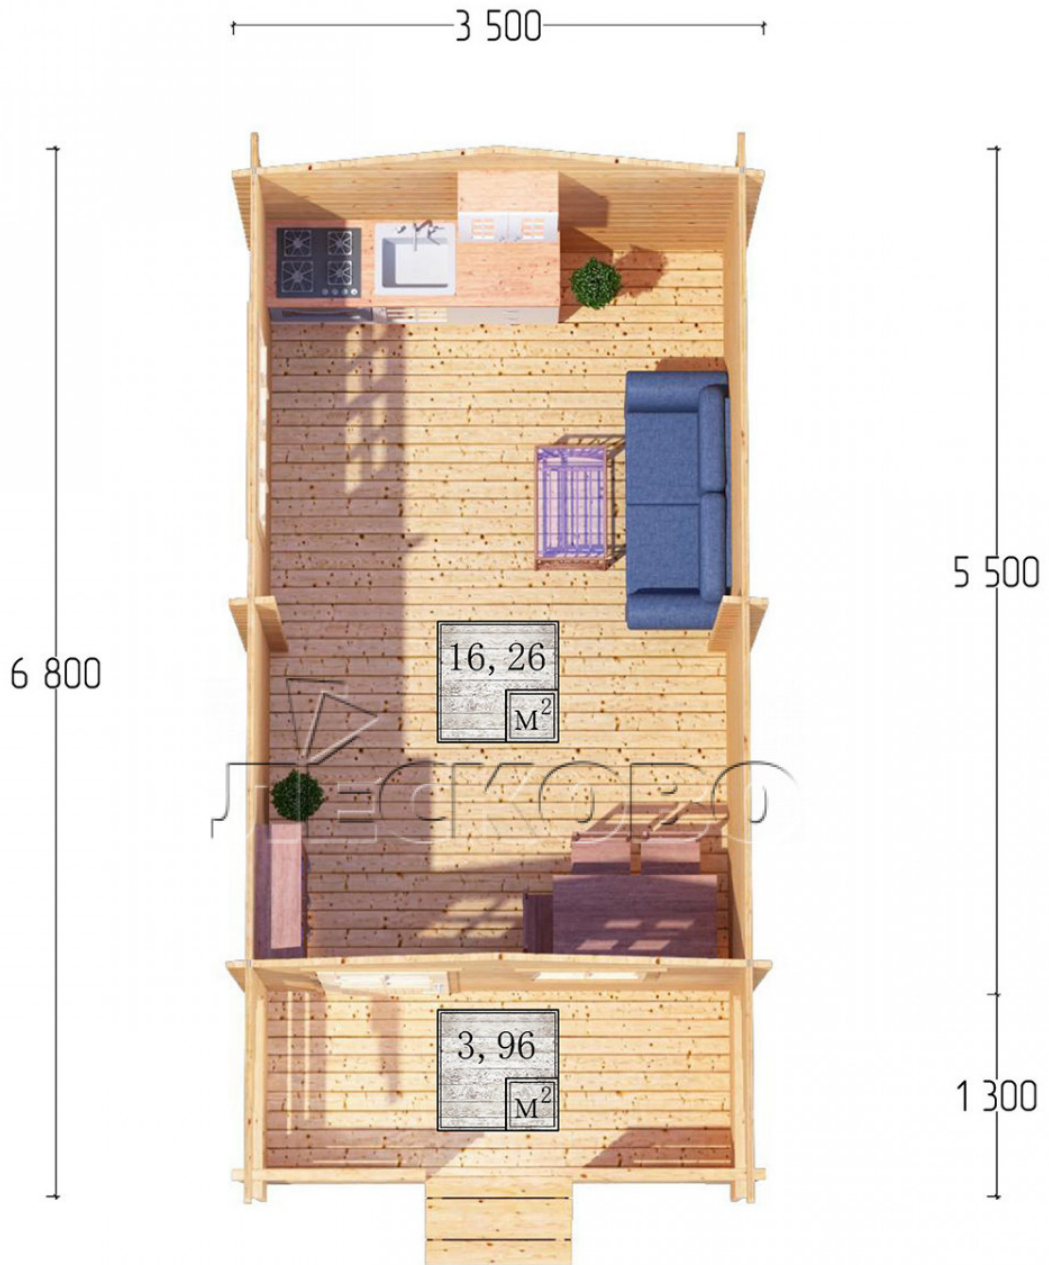

## Log Cabin "DSK" series 3.5×5.5

Project Dimensions

3.5 × 5.5 / 20.8 m<sup>2</sup>

Full house set

**3,474 €**

### Timber

45 MM

65 MM  
+ 735 €

# Разрез

## House Kit

- Wall kit: 44 × 145mm mini-chamber drying chamber with bowls for the project. The material of the tree is spruce, pine (GOST 8486). Humidity 12-14%. The height of the walls is 2.16 m;
- Logs, lower harness: board 45 × 145 mm chamber drying 10-12%;
- Floors: floorboard 35 mm, Chamber drying;
- Ceiling: imitation of a bar 20 × 135 mm, Chamber drying;
- Wooden windows, glass 4 mm, Single. Treatment with a colorless antiseptic. Hardware;