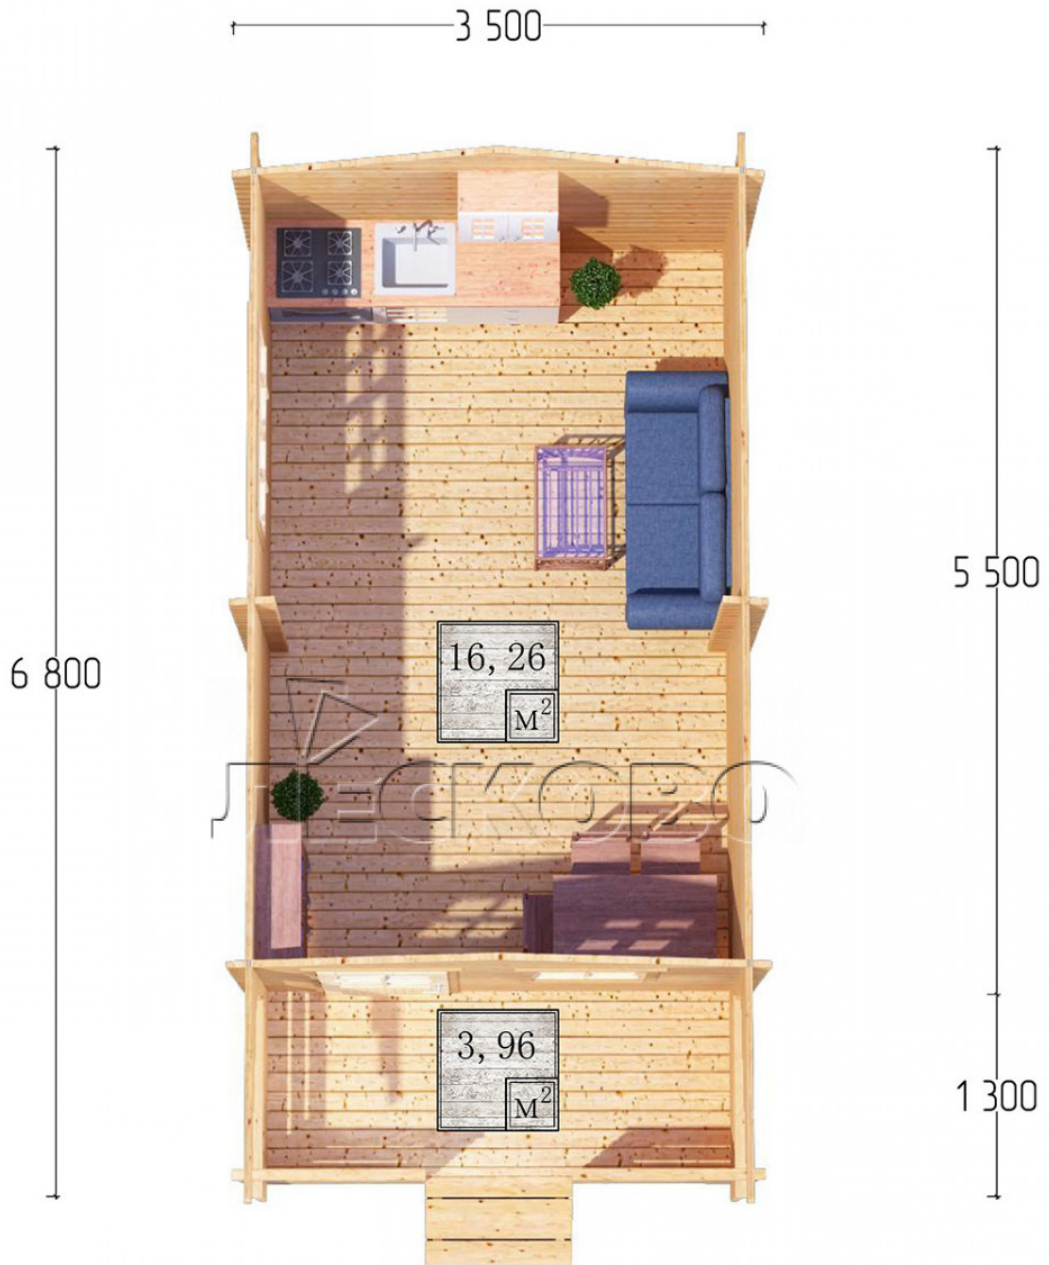

Log Cabin "DSK" series 3.5×5.5

Project Dimensions

3.5 × 5.5 / 20.8 m²

Full house set

4,148 €

Timber

45 MM

65 MM
+ 892 €

Project planning

Разрез

House Kit

- Wall kit: 44 × 145mm mini-chamber drying chamber with bowls for the project. The material of the tree is spruce, pine (GOST 8486). Humidity 12-14%. The height of the walls is 2.16 m;
- Logs, lower harness: board 45 × 145 mm chamber drying 10-12%;
- Floors: floorboard 35 mm, Chamber drying;
- Ceiling: imitation of a bar 20 × 135 mm, Chamber drying;
- Wooden windows, glass 4 mm, Single. Treatment with a colorless antiseptic. Hardware;

0.87×0.78 м.1 шт.

1.34×0.91 м.1 шт.

- Wooden doors;

0.84×1.885 м.

glass.1 шт.

7. Platbands: dry planed board 20 × 100 mm;

8. Roof: shingles.

9. Skirting board 35 mm.