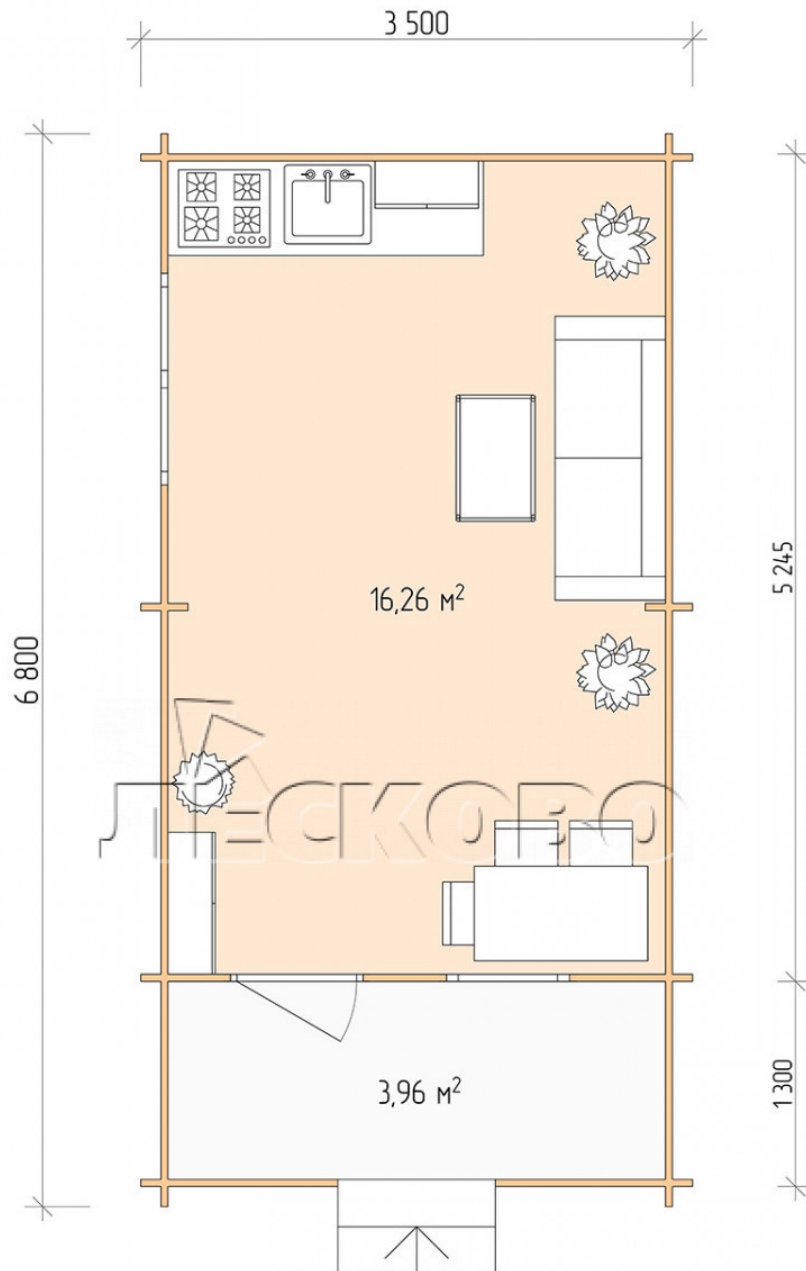

## Log Cabin "DSK" series 3.5×5.5

Project Dimensions

3.5 × 5.5 / 20.8 m<sup>2</sup>

Full house set

**3,474 €**

### Timber

45 MM

65 MM  
+ 735 €

# Разрез

## House Kit

- Wall kit: 44 × 145mm mini-chamber drying chamber with bowls for the project. The material of the tree is spruce, pine (GOST 8486). Humidity 12-14%. The height of the walls is 2.16 m;
- Logs, lower harness: board 45 × 145 mm chamber drying 10-12%;
- Floors: floorboard 35 mm, Chamber drying;
- Ceiling: imitation of a bar 20 × 135 mm, Chamber drying;
- Wooden windows, glass 4 mm, Single. Treatment with a colorless antiseptic. Hardware;