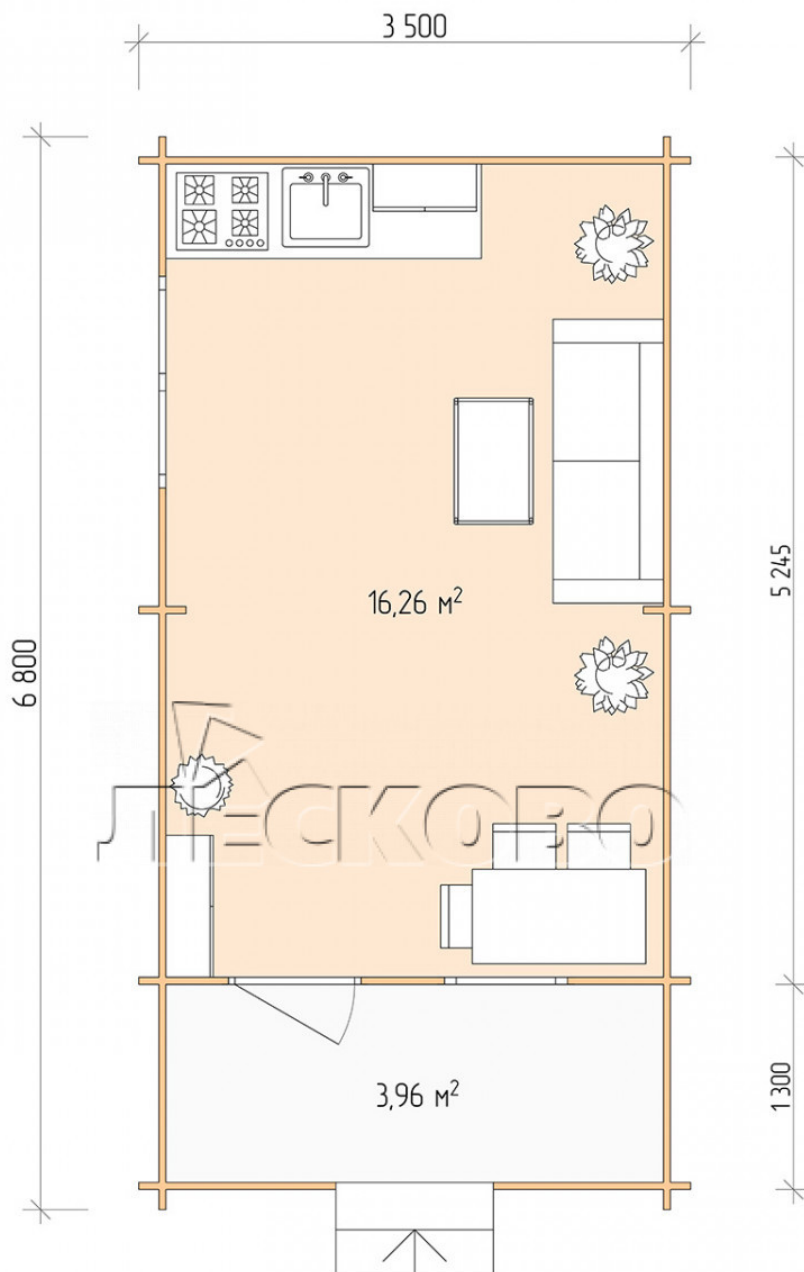

Log Cabin "DSK" series 3.5×5.5

Project Dimensions

3.5 × 5.5 / 20.8 m²

Full house set

4,148 €

Timber

45 MM

65 MM
+ 892 €

Project planning

Разрез

House Kit

- Wall kit: 44 × 145mm mini-chamber drying chamber with bowls for the project. The material of the tree is spruce, pine (GOST 8486). Humidity 12-14%. The height of the walls is 2.16 m;
- Logs, lower harness: board 45 × 145 mm chamber drying 10-12%;
- Floors: floorboard 35 mm, Chamber drying;
- Ceiling: imitation of a bar 20 × 135 mm, Chamber drying;
- Wooden windows, glass 4 mm, Single. Treatment with a colorless antiseptic. Hardware;

0.87×0.78 м.1 шт.

1.34×0.91 м.1 шт.

- Wooden doors;

0.84×1.885 м.

glass.1 шт.

7. Platbands: dry planed board 20 × 100 mm;

8. Roof: shingles.

9. Skirting board 35 mm.