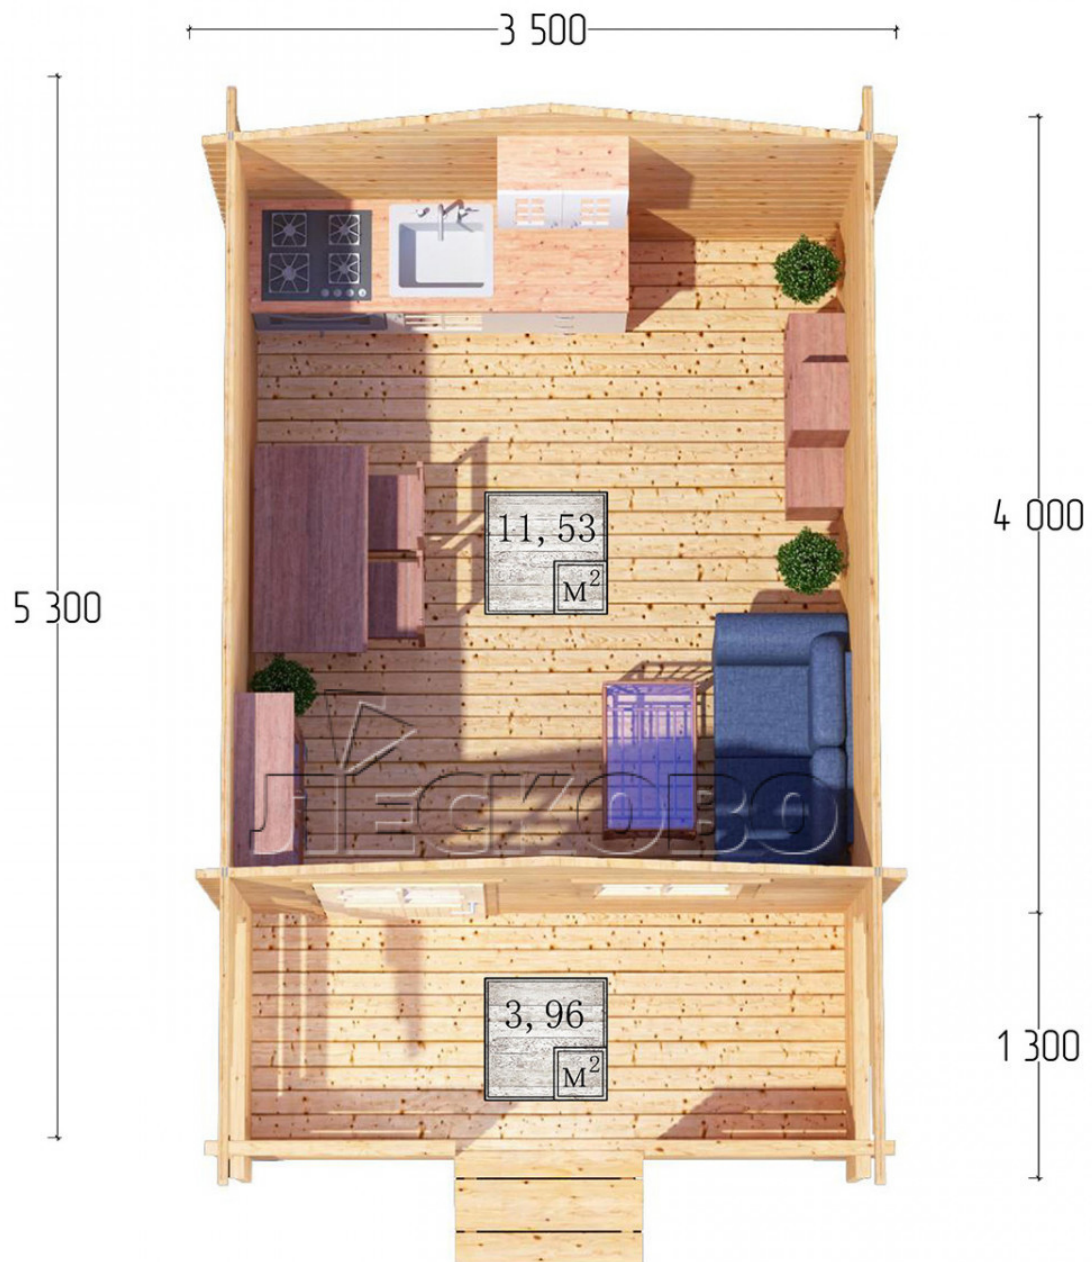

Log Cabin "DSK" series 3.5×4

Project Dimensions

3.5 × 4 / 16 m²

Full house set

3,217 €

Timber

45 MM

65 MM
+ 722 €

Project planning

Разрез

House Kit

- Wall kit: 44 × 145mm mini-chamber drying chamber with bowls for the project. The material of the tree is spruce, pine (GOST 8486). Humidity 12-14%. The height of the walls is 2.16 m;
- Logs, lower harness: board 45 × 145 mm chamber drying 10-12%;
- Floors: floorboard 35 mm, Chamber drying;
- Ceiling: imitation of a bar 20 × 135 mm, Chamber drying;
- Wooden windows, glass 4 mm, Single. Treatment with a colorless antiseptic. Hardware;

0.87×0.78 м.1 шт.

- Wooden doors;

0.84×1.885 м.

glass.1 шт.

7. Platbands: dry planed board 20 × 100 mm;

8. Roof: shingles.

9. Skirting board 35 mm.

+7 (4942) 499-770