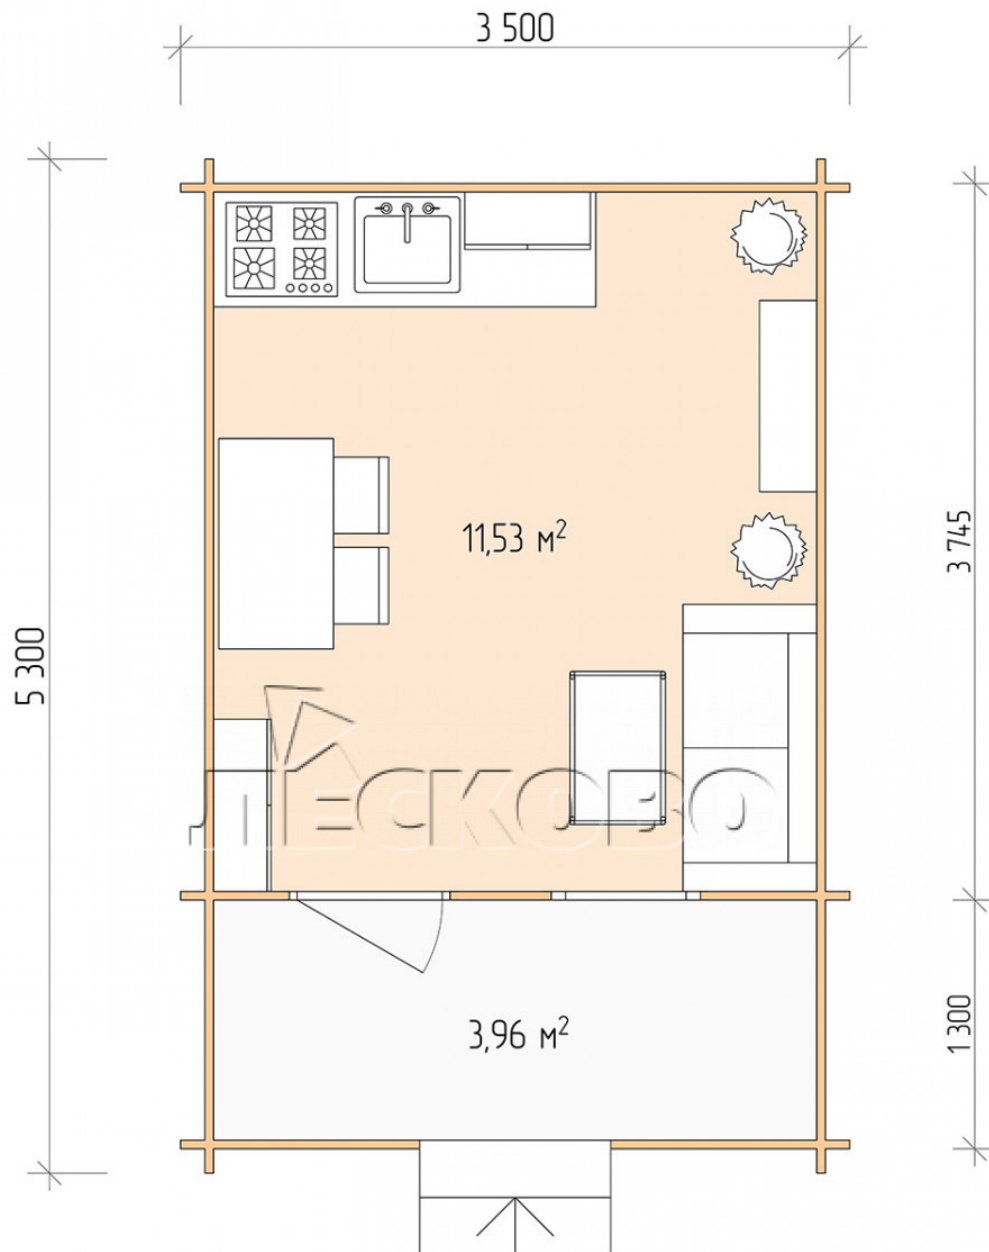

Log Cabin "DSK" series 3.5×4

Project Dimensions

3.5 × 4 / 16 m²

Full house set

2,772 €

Timber

45 MM

65 MM
+ 608 €

Project planning

Разрез

House Kit

- Wall kit: 44 × 145mm mini-chamber drying chamber with bowls for the project. The material of the tree is spruce, pine (GOST 8486). Humidity 12-14%. The height of the walls is 2.16 m;
- Logs, lower harness: board 45 × 145 mm chamber drying 10-12%;
- Floors: floorboard 35 mm, Chamber drying;
- Ceiling: imitation of a bar 20 × 135 mm, Chamber drying;
- Wooden windows, glass 4 mm, Single. Treatment with a colorless antiseptic. Hardware;

0.87×0.78 м.1 шт.

- Wooden doors;

0.84×1.885 м.

glass.1 шт.

7. Platbands: dry planed board 20 × 100 mm;

8. Roof: shingles.

9. Skirting board 35 mm.

+7 (4942) 499-770