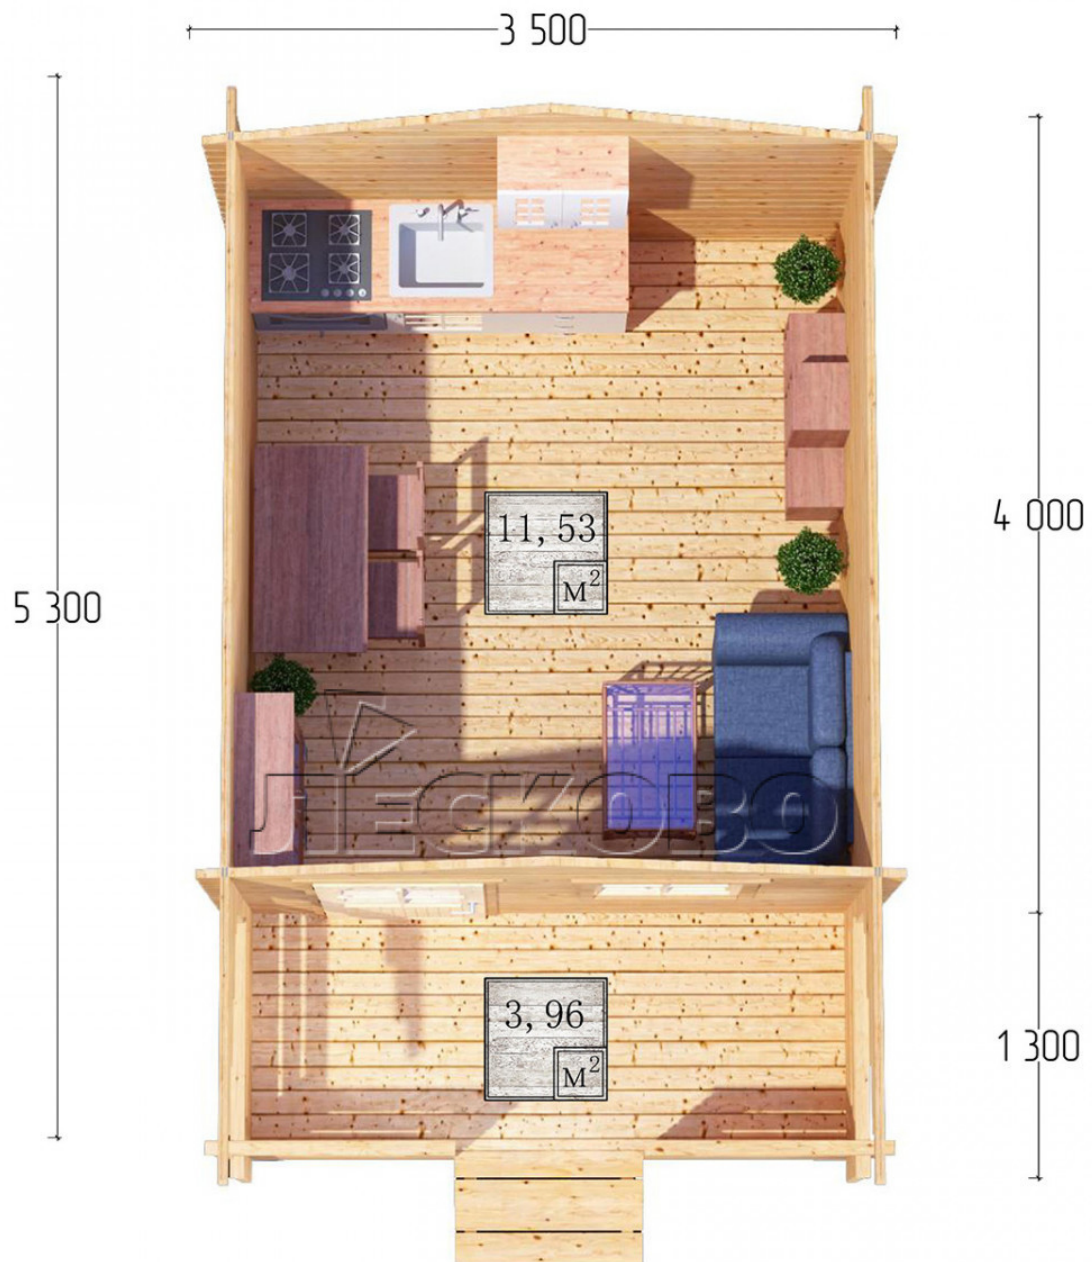

Log Cabin "DSK" series 3.5×4

Project Dimensions

3.5 × 4 / 16 m²

Full house set

2,772 €

Timber

45 MM

65 MM
+ 608 €

Project planning

Разрез

House Kit

- Wall kit: 44 × 145mm mini-chamber drying chamber with bowls for the project. The material of the tree is spruce, pine (GOST 8486). Humidity 12-14%. The height of the walls is 2.16 m;
- Logs, lower harness: board 45 × 145 mm chamber drying 10-12%;
- Floors: floorboard 35 mm, Chamber drying;
- Ceiling: imitation of a bar 20 × 135 mm, Chamber drying;
- Wooden windows, glass 4 mm, Single. Treatment with a colorless antiseptic. Hardware;

0.87×0.78 м.1 шт.

- Wooden doors;

0.84×1.885 м.

glass.1 шт.

7. Platbands: dry planed board 20 × 100 mm;

8. Roof: shingles.

9. Skirting board 35 mm.

+7 (4942) 499-770