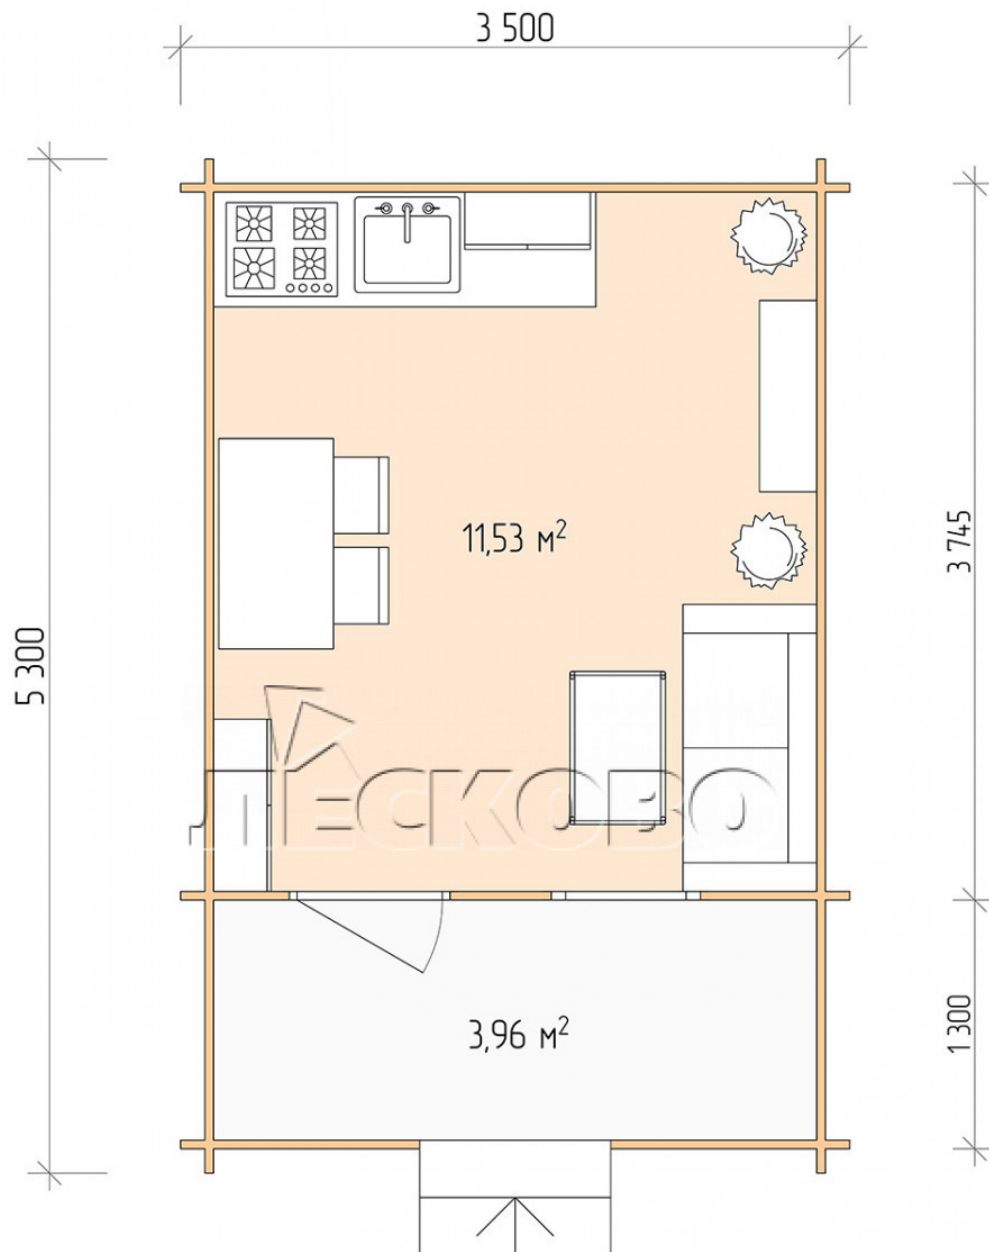

Log Cabin "DSK" series 3.5×4

Project Dimensions

3.5 × 4 / 16 m²

Full house set

3,217 €

Timber

45 MM

65 MM
+ 722 €

Project planning

Разрез

House Kit

- Wall kit: 44 × 145mm mini-chamber drying chamber with bowls for the project. The material of the tree is spruce, pine (GOST 8486). Humidity 12-14%. The height of the walls is 2.16 m;
- Logs, lower harness: board 45 × 145 mm chamber drying 10-12%;
- Floors: floorboard 35 mm, Chamber drying;
- Ceiling: imitation of a bar 20 × 135 mm, Chamber drying;
- Wooden windows, glass 4 mm, Single. Treatment with a colorless antiseptic. Hardware;

0.87×0.78 м.1 шт.

- Wooden doors;

0.84×1.885 м.

glass.1 шт.

7. Platbands: dry planed board 20 × 100 mm;

8. Roof: shingles.

9. Skirting board 35 mm.

+7 (4942) 499-770