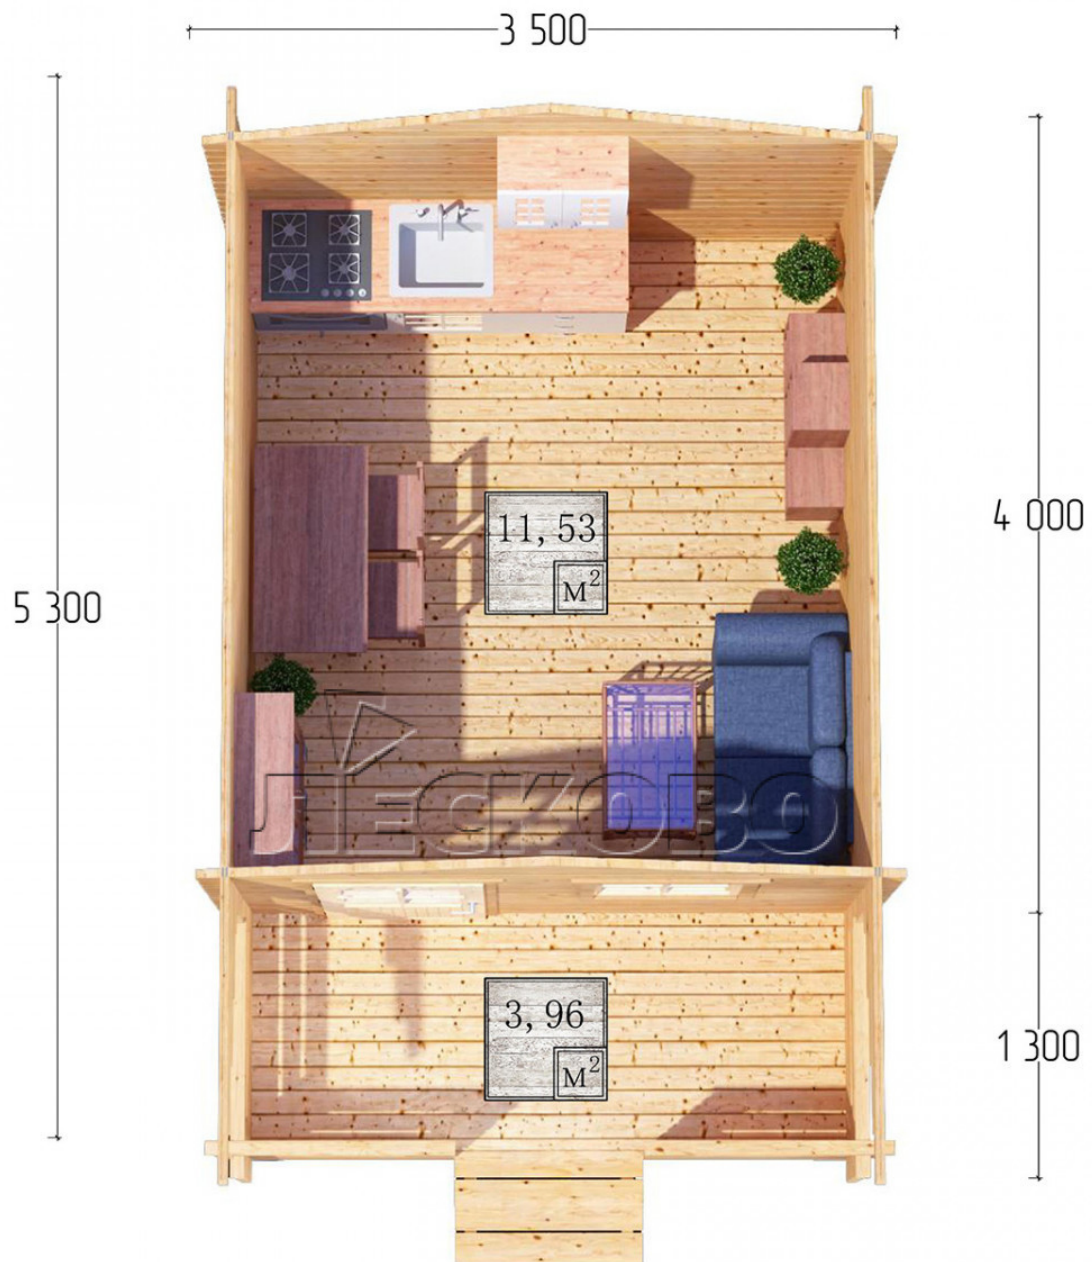

Log Cabin "DSK" series 3.5×4

Project Dimensions

3.5 × 4 / 16 m²

Full house set

2,673 €

Timber

45 mm

65 mm
+ 587 €

Project planning

Разрез

House Kit

- Wall kit: 44 × 145mm mini-chamber drying chamber with bowls for the project. The material of the tree is spruce, pine (GOST 8486). Humidity 12-14%. The height of the walls is 2.16 m;
- Logs, lower harness: board 45 × 145 mm chamber drying 10-12%;
- Floors: floorboard 35 mm, Chamber drying;
- Ceiling: imitation of a bar 20 × 135 mm, Chamber drying;
- Wooden windows, glass 4 mm, Single. Treatment with a colorless antiseptic. Hardware;

0.87×0.78 м.1 шт.

- Wooden doors;

0.84×1.885 м.

glass.1 шт.

7. Platbands: dry planed board 20 × 100 mm;

8. Roof: shingles.

9. Skirting board 35 mm.

+7 (4942) 499-770