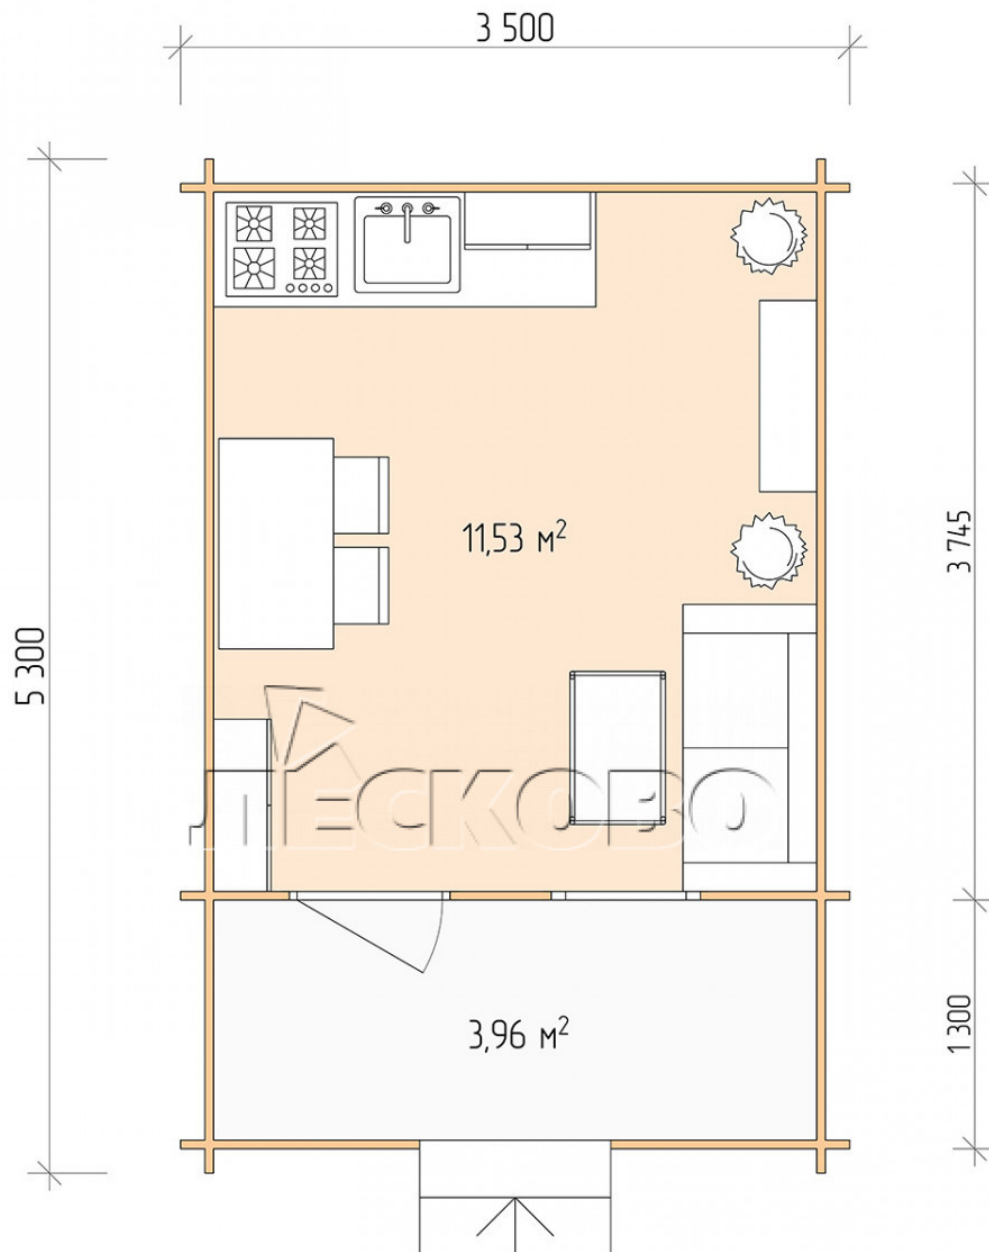

Log Cabin "DSK" series 3.5×4

Project Dimensions

3.5 × 4 / 16 m²

Full house set

2,673 €

Timber

45 mm

65 mm
+ 587 €

Project planning

Разрез

House Kit

- Wall kit: 44 × 145mm mini-chamber drying chamber with bowls for the project. The material of the tree is spruce, pine (GOST 8486). Humidity 12-14%. The height of the walls is 2.16 m;
- Logs, lower harness: board 45 × 145 mm chamber drying 10-12%;
- Floors: floorboard 35 mm, Chamber drying;
- Ceiling: imitation of a bar 20 × 135 mm, Chamber drying;
- Wooden windows, glass 4 mm, Single. Treatment with a colorless antiseptic. Hardware;

0.87×0.78 м.1 шт.

- Wooden doors;

0.84×1.885 м.

glass.1 шт.

7. Platbands: dry planed board 20 × 100 mm;

8. Roof: shingles.

9. Skirting board 35 mm.

+7 (4942) 499-770