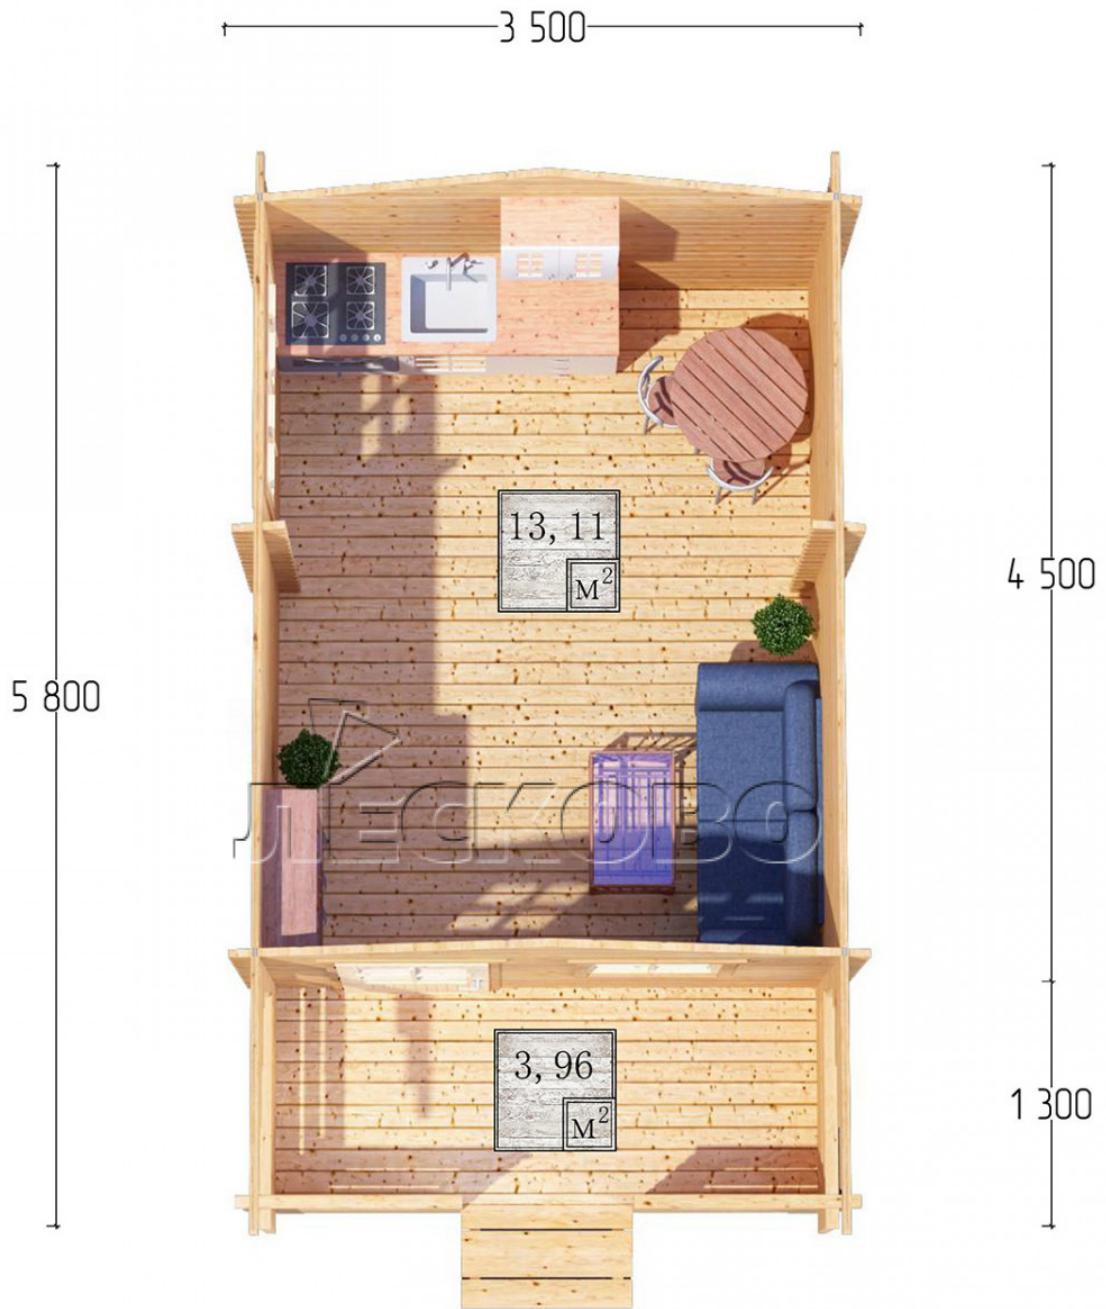

## Log Cabin "DSK" series 3.5×4.5

Project Dimensions

3.5 × 4.5 / 17.6 m<sup>2</sup>

Full house set

**3,584 €**

# Разрез

## House Kit

- Wall kit: 44 × 145mm mini-chamber drying chamber with bowls for the project. The material of the tree is spruce, pine (GOST 8486). Humidity 12-14%. The height of the walls is 2.16 m;
- Logs, lower harness: board 45 × 145 mm chamber drying 10-12%;
- Floors: floorboard 35 mm, Chamber drying;
- Ceiling: imitation of a bar 20 × 135 mm, Chamber drying;
- Wooden windows, glass 4 mm, Single. Treatment with a colorless antiseptic. Hardware;

0.87×0.78 м.1 шт.

1.34×0.91 м.1 шт.

- Wooden doors;

0.84×1.885 м.

glass.1 шт.

7. Platbands: dry planed board 20 × 100 mm;

8. Roof: shingles.

9. Skirting board 35 mm.