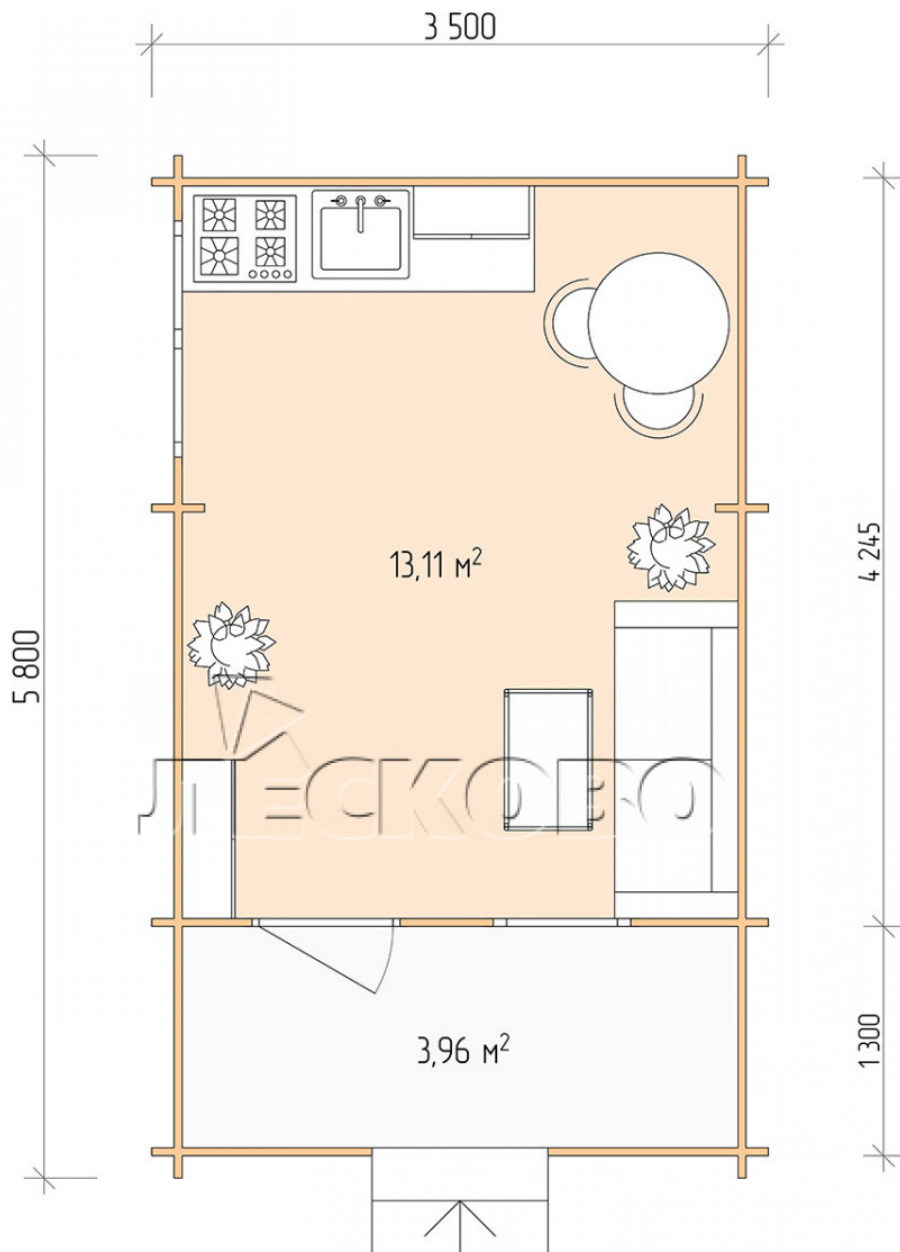

## Log Cabin "DSK" series 3.5×4.5

Project Dimensions

3.5 × 4.5 / 17.6 m<sup>2</sup>

Full house set

**3,584 €**

### Timber

45 MM

65 MM  
+ 790 €

# Разрез

## House Kit

- Wall kit: 44 × 145mm mini-chamber drying chamber with bowls for the project. The material of the tree is spruce, pine (GOST 8486). Humidity 12-14%. The height of the walls is 2.16 m;
- Logs, lower harness: board 45 × 145 mm chamber drying 10-12%;
- Floors: floorboard 35 mm, Chamber drying;
- Ceiling: imitation of a bar 20 × 135 mm, Chamber drying;
- Wooden windows, glass 4 mm, Single. Treatment with a colorless antiseptic. Hardware;