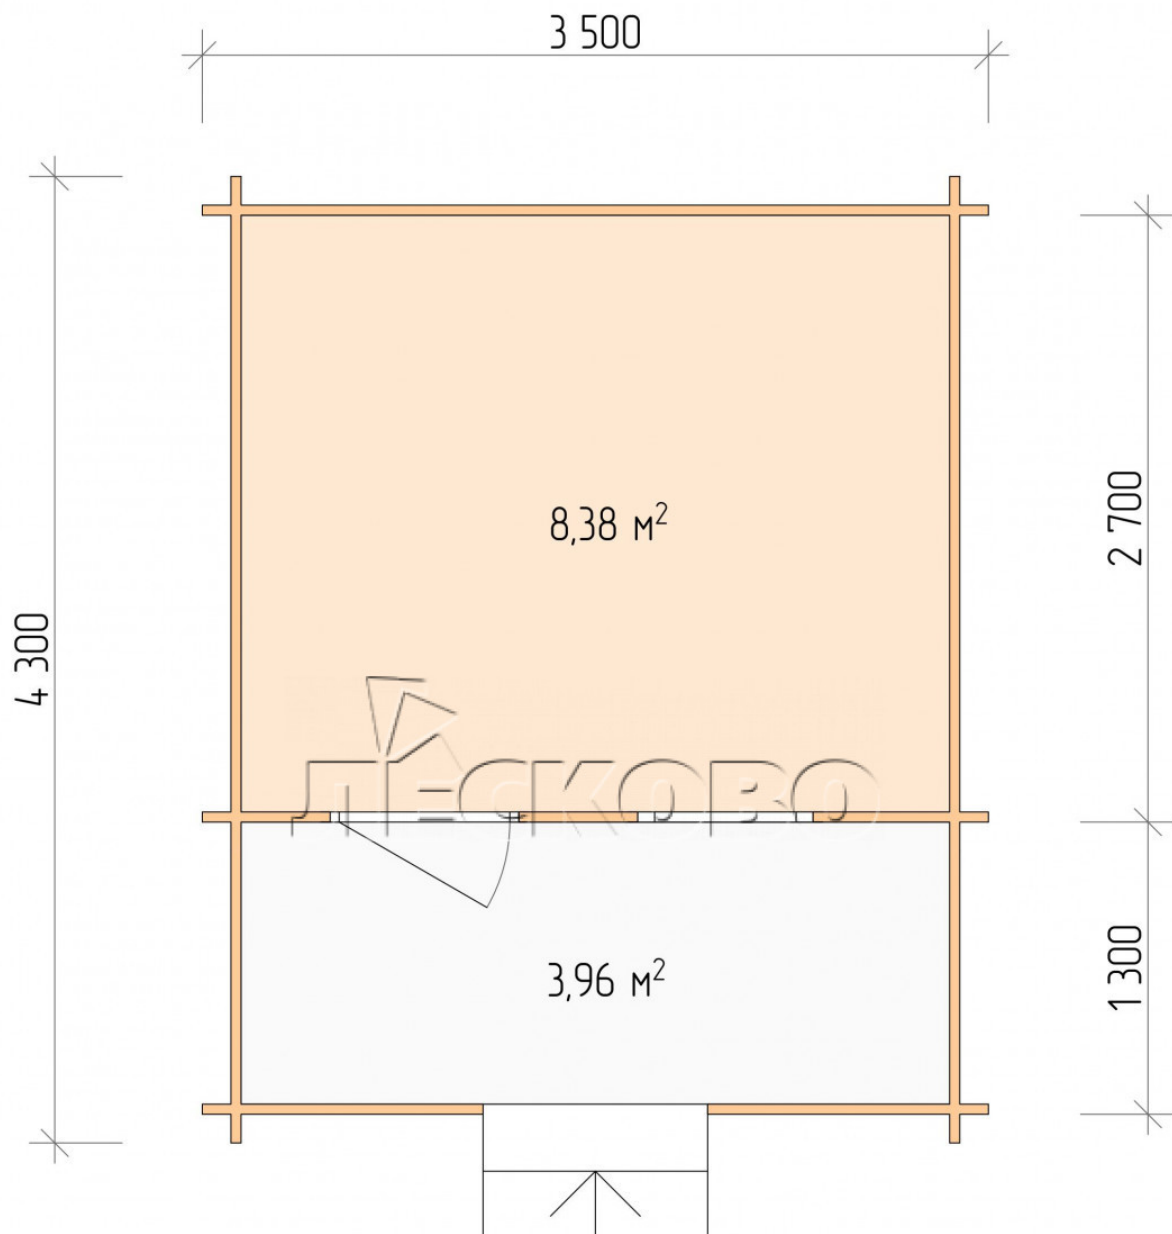

Log Cabin "DSK" series 3.5×3

Project Dimensions

3.5 × 3 / 12.8 m²

Full house set

2,344 €

Timber

45 mm

65 mm
+ 550 €

Project planning

3 500

3 000

8,38
M²

3,96
M²

Разрез

House Kit

- Wall kit: 44 × 145mm mini-chamber drying chamber with bowls for the project. The material of the tree is spruce, pine (GOST 8486). Humidity 12-14%. The height of the walls is 2.16 m;
- Logs, lower harness: board 45 × 145 mm chamber drying 10-12%;
- Floors: floorboard 35 mm, Chamber drying;
- Ceiling: imitation of a bar 20 × 135 mm, Chamber drying;
- Wooden windows, glass 4 mm, Single. Treatment with a colorless antiseptic. Hardware;

0.87×0.78 м.1 шт.

- Wooden doors;

0.84×1.885 м.

glass.1 шт.

7. Platbands: dry planed board 20 × 100 mm;

8. Roof: shingles.

9. Skirting board 35 mm.

+7 (4942) 499-770