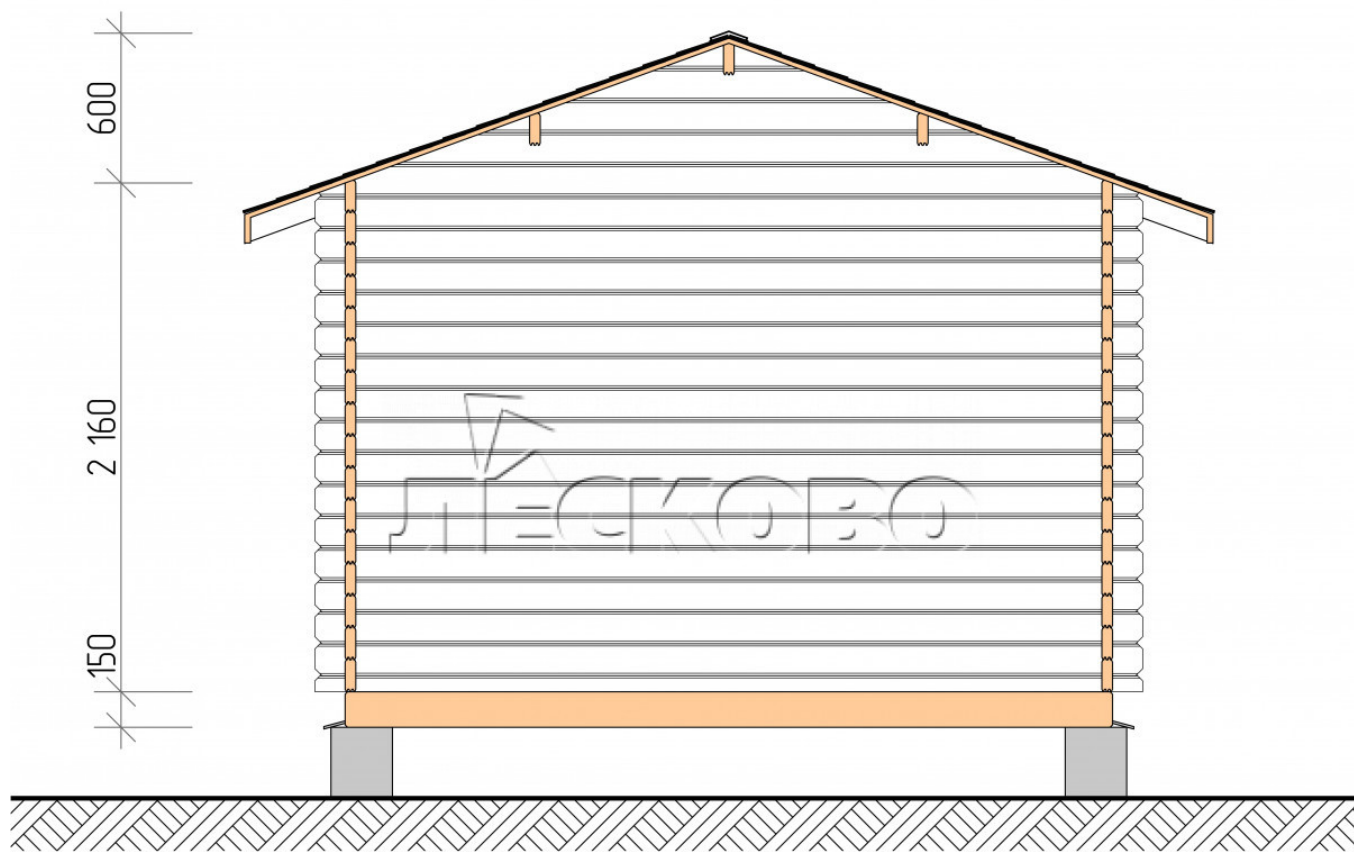

Log Cabin "DSK" series 3.5×3

Project Dimensions

3.5 × 3 / 12.8 m²

Full house set

2,431 €

Timber

45 mm

65 mm
+ 570 €

Project planning

3 500

8,38
M²

3,96
M²

3 000

Разрез

House Kit

- Wall kit: 44 × 145mm mini-chamber drying chamber with bowls for the project. The material of the tree is spruce, pine (GOST 8486). Humidity 12-14%. The height of the walls is 2.16 m;
- Logs, lower harness: board 45 × 145 mm chamber drying 10-12%;
- Floors: floorboard 35 mm, Chamber drying;
- Ceiling: imitation of a bar 20 × 135 mm, Chamber drying;
- Wooden windows, glass 4 mm, Single. Treatment with a colorless antiseptic. Hardware;

0.87×0.78 м.1 шт.

- Wooden doors;

0.84×1.885 м.

glass.1 шт.

7. Platbands: dry planed board 20 × 100 mm;

8. Roof: shingles.

9. Skirting board 35 mm.

+7 (4942) 499-770