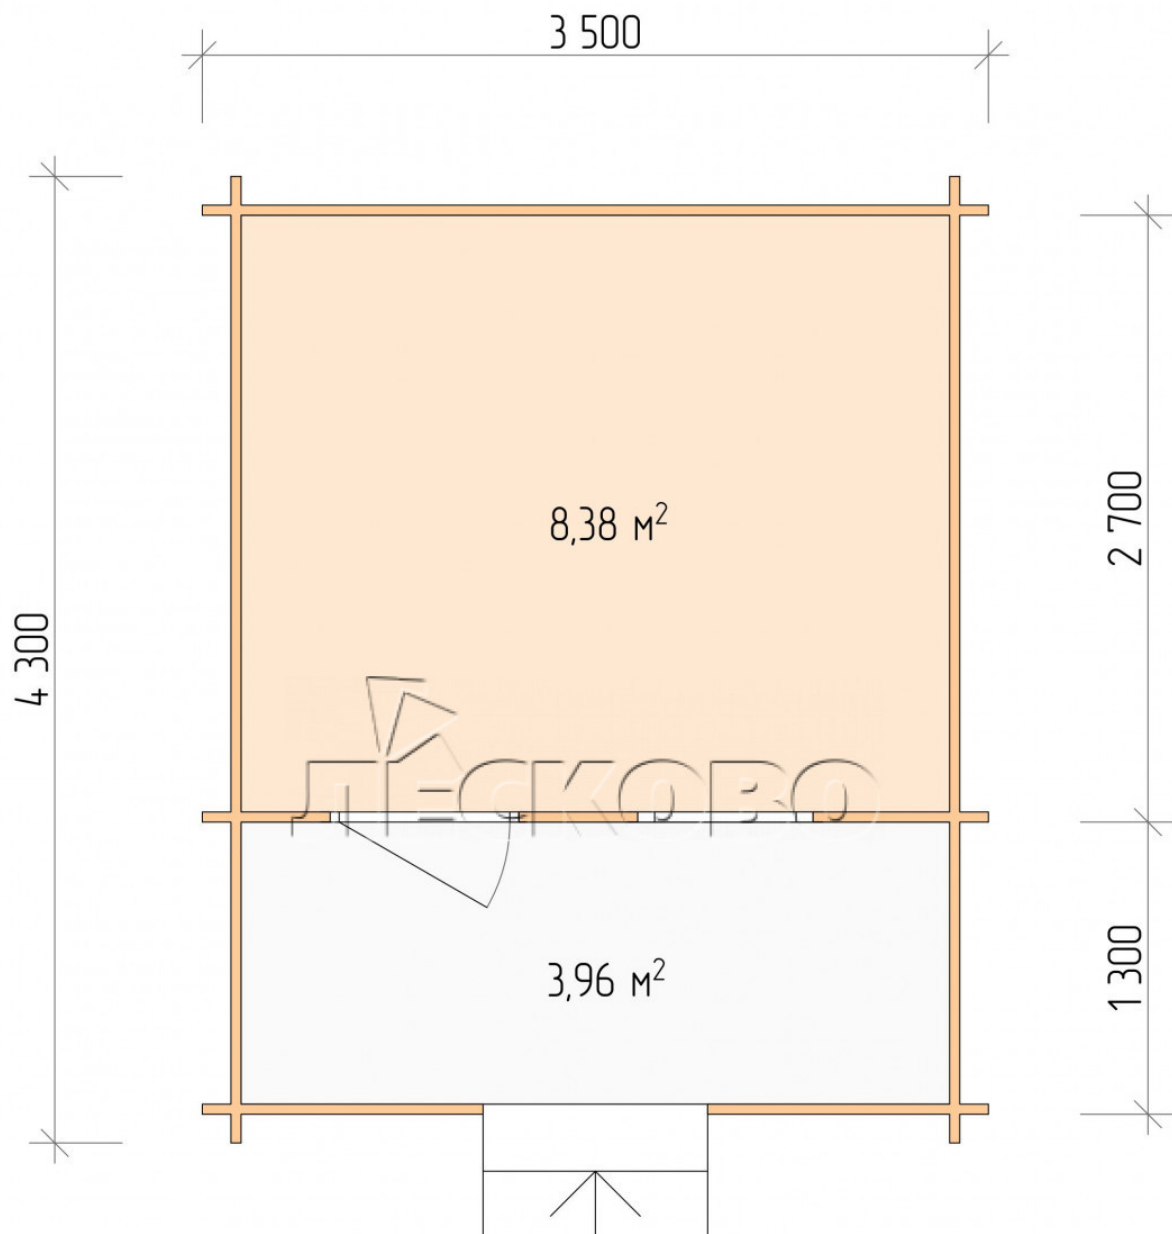

Log Cabin "DSK" series 3.5×3

Project Dimensions

3.5 × 3 / 12.8 m²

Full house set

2,431 €

Timber

45 mm

65 mm
+ 570 €

Project planning

3 500

8,38
M²

3,96
M²

3 000

Разрез

House Kit

- Wall kit: 44 × 145mm mini-chamber drying chamber with bowls for the project. The material of the tree is spruce, pine (GOST 8486). Humidity 12-14%. The height of the walls is 2.16 m;
- Logs, lower harness: board 45 × 145 mm chamber drying 10-12%;
- Floors: floorboard 35 mm, Chamber drying;
- Ceiling: imitation of a bar 20 × 135 mm, Chamber drying;
- Wooden windows, glass 4 mm, Single. Treatment with a colorless antiseptic. Hardware;

0.87×0.78 м.1 шт.

- Wooden doors;

0.84×1.885 м.

glass.1 шт.

7. Platbands: dry planed board 20 × 100 mm;

8. Roof: shingles.

9. Skirting board 35 mm.

+7 (4942) 499-770