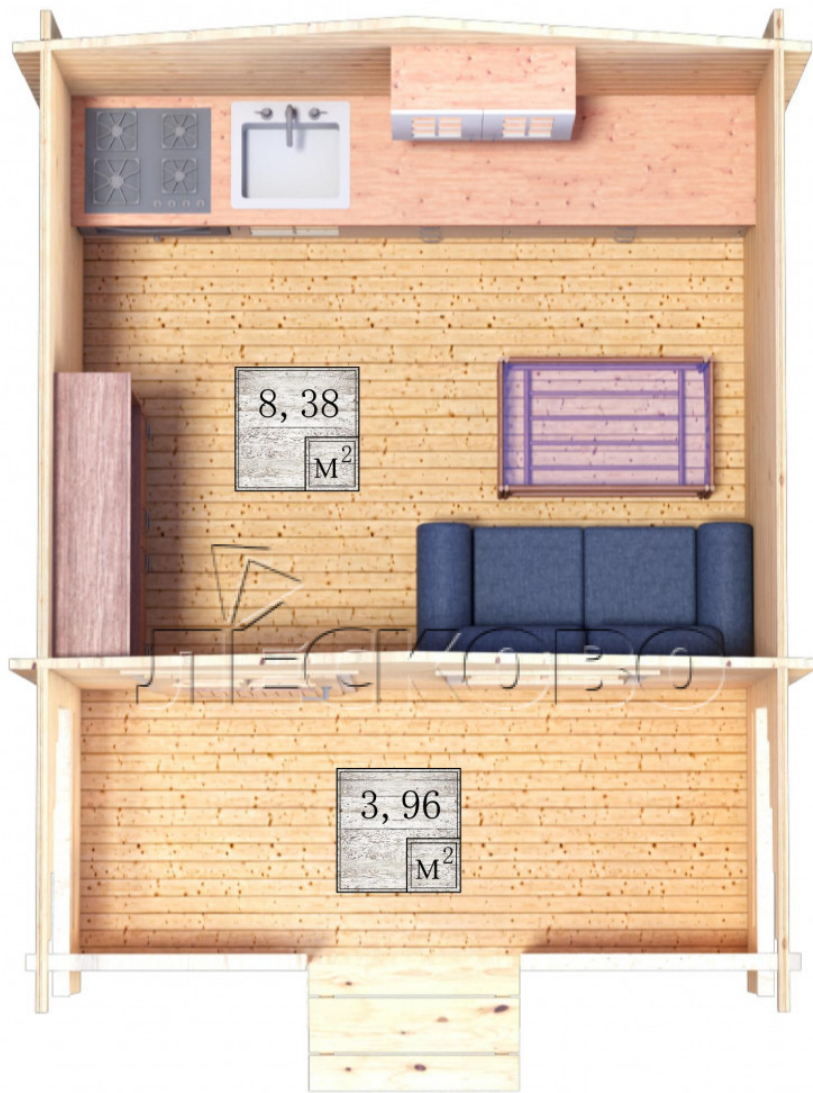

Log Cabin "DSK" series 3.5×3

Project Dimensions

3.5 × 3 / 12.8 m²

Full house set

2,843 €

Timber

45 MM

65 MM
+ 679 €

Project planning

3 500

8,38
M²

3,96
M²

3 000

Разрез

House Kit

- Wall kit: 44 × 145mm mini-chamber drying chamber with bowls for the project. The material of the tree is spruce, pine (GOST 8486). Humidity 12-14%. The height of the walls is 2.16 m;
- Logs, lower harness: board 45 × 145 mm chamber drying 10-12%;
- Floors: floorboard 35 mm, Chamber drying;
- Ceiling: imitation of a bar 20 × 135 mm, Chamber drying;
- Wooden windows, glass 4 mm, Single. Treatment with a colorless antiseptic. Hardware;

0.87×0.78 м.1 шт.

- Wooden doors;

0.84×1.885 м.

glass.1 шт.

7. Platbands: dry planed board 20 × 100 mm;

8. Roof: shingles.

9. Skirting board 35 mm.

+7 (4942) 499-770