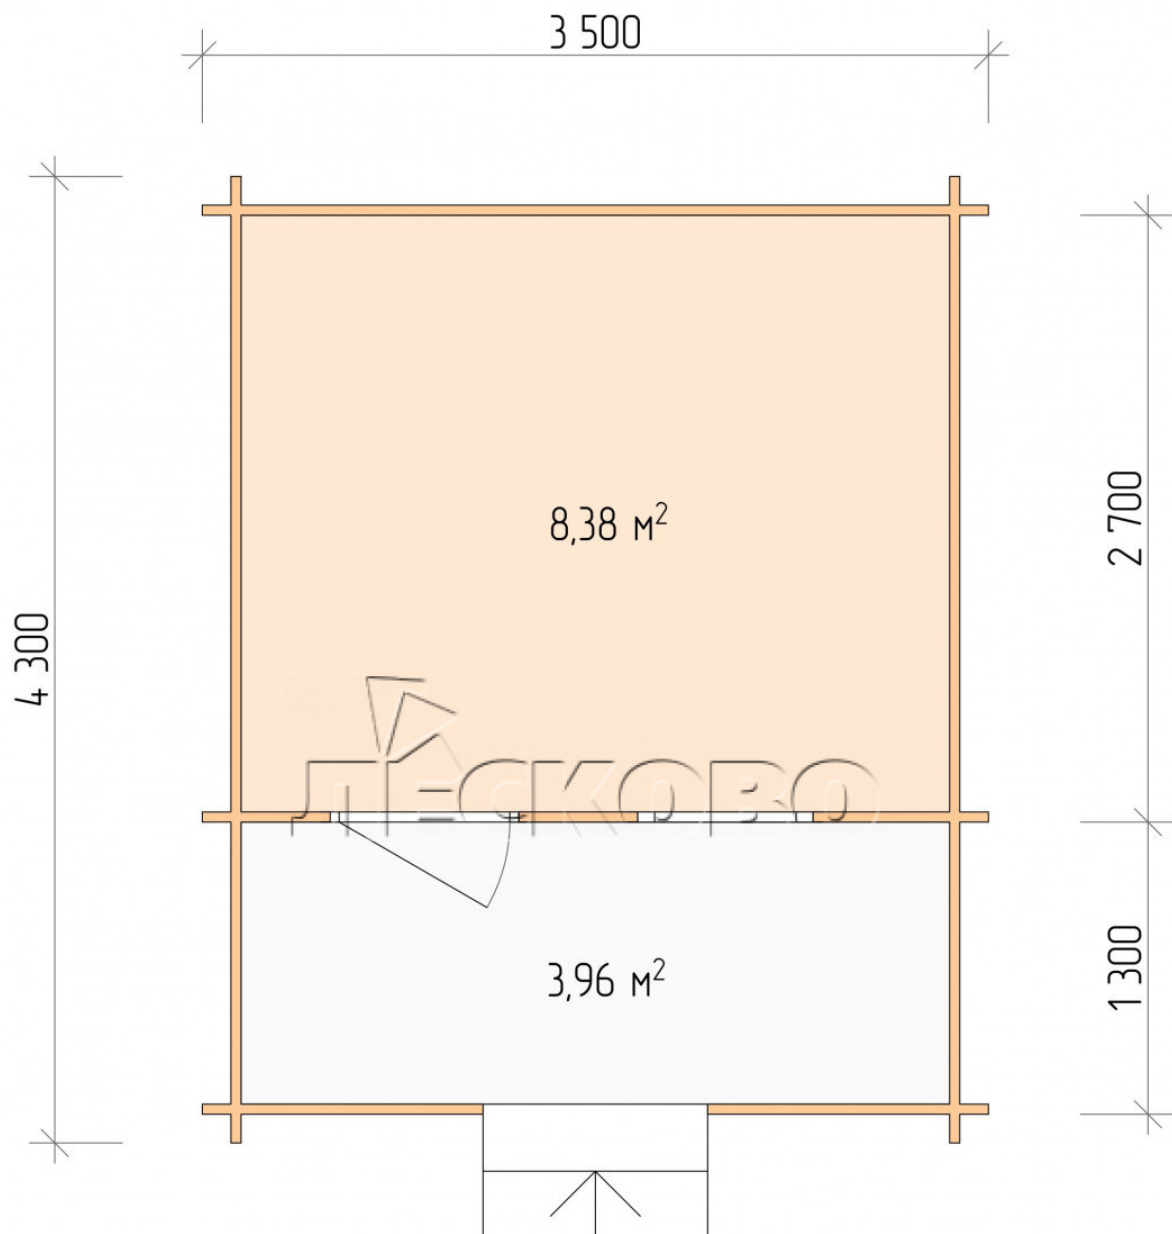

Log Cabin "DSK" series 3.5×3

Project Dimensions

3.5 × 3 / 12.8 m²

Full house set

2,843 €

Timber

45 MM

65 MM
+ 679 €

Project planning

3 500

8,38
M²

3,96
M²

3 000

Разрез

House Kit

- Wall kit: 44 × 145mm mini-chamber drying chamber with bowls for the project. The material of the tree is spruce, pine (GOST 8486). Humidity 12-14%. The height of the walls is 2.16 m;
- Logs, lower harness: board 45 × 145 mm chamber drying 10-12%;
- Floors: floorboard 35 mm, Chamber drying;
- Ceiling: imitation of a bar 20 × 135 mm, Chamber drying;
- Wooden windows, glass 4 mm, Single. Treatment with a colorless antiseptic. Hardware;

0.87×0.78 м.1 шт.

- Wooden doors;

0.84×1.885 м.

glass.1 шт.

7. Platbands: dry planed board 20 × 100 mm;

8. Roof: shingles.

9. Skirting board 35 mm.

+7 (4942) 499-770