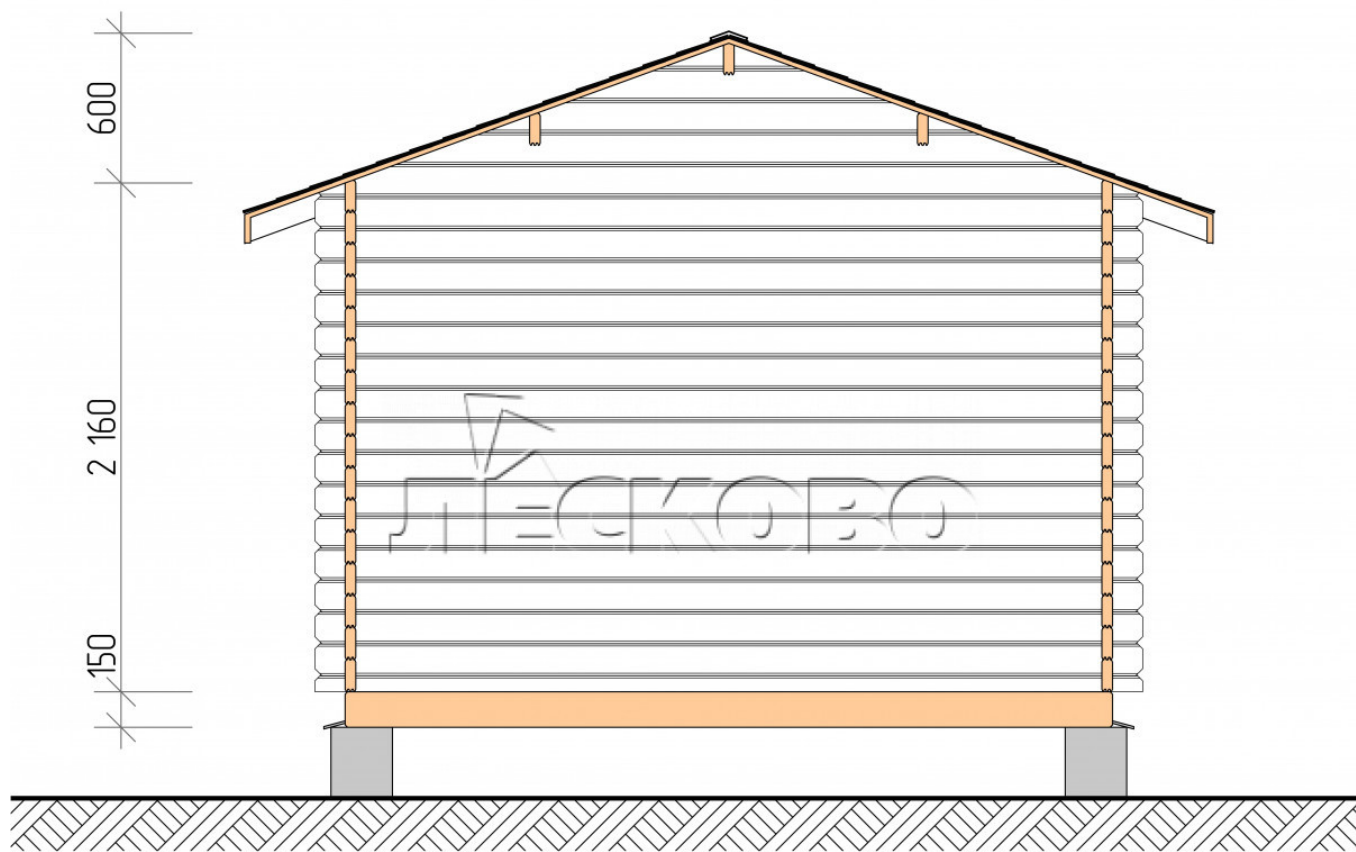

Log Cabin "DSK" series 3.5×3

Project Dimensions

3.5 × 3 / 12.8 m²

Full house set

2,344 €

Timber

45 mm

65 mm
+ 550 €

Project planning

3 500

3 000

8,38
M²

3,96
M²

Разрез

House Kit

- Wall kit: 44 × 145mm mini-chamber drying chamber with bowls for the project. The material of the tree is spruce, pine (GOST 8486). Humidity 12-14%. The height of the walls is 2.16 m;
- Logs, lower harness: board 45 × 145 mm chamber drying 10-12%;
- Floors: floorboard 35 mm, Chamber drying;
- Ceiling: imitation of a bar 20 × 135 mm, Chamber drying;
- Wooden windows, glass 4 mm, Single. Treatment with a colorless antiseptic. Hardware;

0.87×0.78 м.1 шт.

- Wooden doors;

0.84×1.885 м.

glass.1 шт.

7. Platbands: dry planed board 20 × 100 mm;

8. Roof: shingles.

9. Skirting board 35 mm.

+7 (4942) 499-770