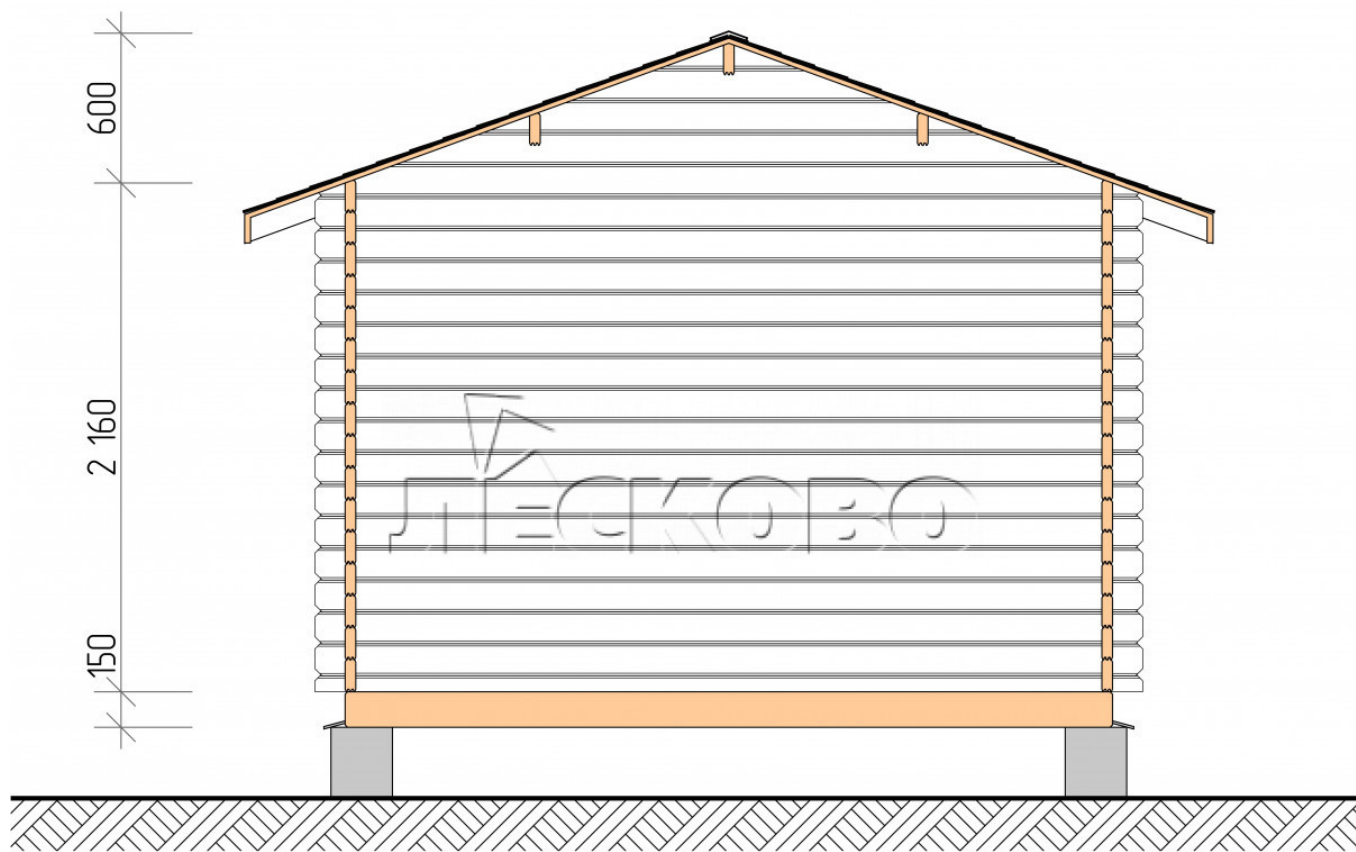

Log Cabin "DSK" series 3.5×3

Project Dimensions

3.5 × 3 / 12.8 m²

Full house set

2,843 €

Timber

45 MM

65 MM
+ 679 €

Project planning

3 500

8,38
M²

3,96
M²

3 000

Разрез

House Kit

- Wall kit: 44 × 145mm mini-chamber drying chamber with bowls for the project. The material of the tree is spruce, pine (GOST 8486). Humidity 12-14%. The height of the walls is 2.16 m;
- Logs, lower harness: board 45 × 145 mm chamber drying 10-12%;
- Floors: floorboard 35 mm, Chamber drying;
- Ceiling: imitation of a bar 20 × 135 mm, Chamber drying;
- Wooden windows, glass 4 mm, Single. Treatment with a colorless antiseptic. Hardware;

0.87×0.78 м.1 шт.

- Wooden doors;

0.84×1.885 м.

glass.1 шт.

7. Platbands: dry planed board 20 × 100 mm;

8. Roof: shingles.

9. Skirting board 35 mm.

+7 (4942) 499-770