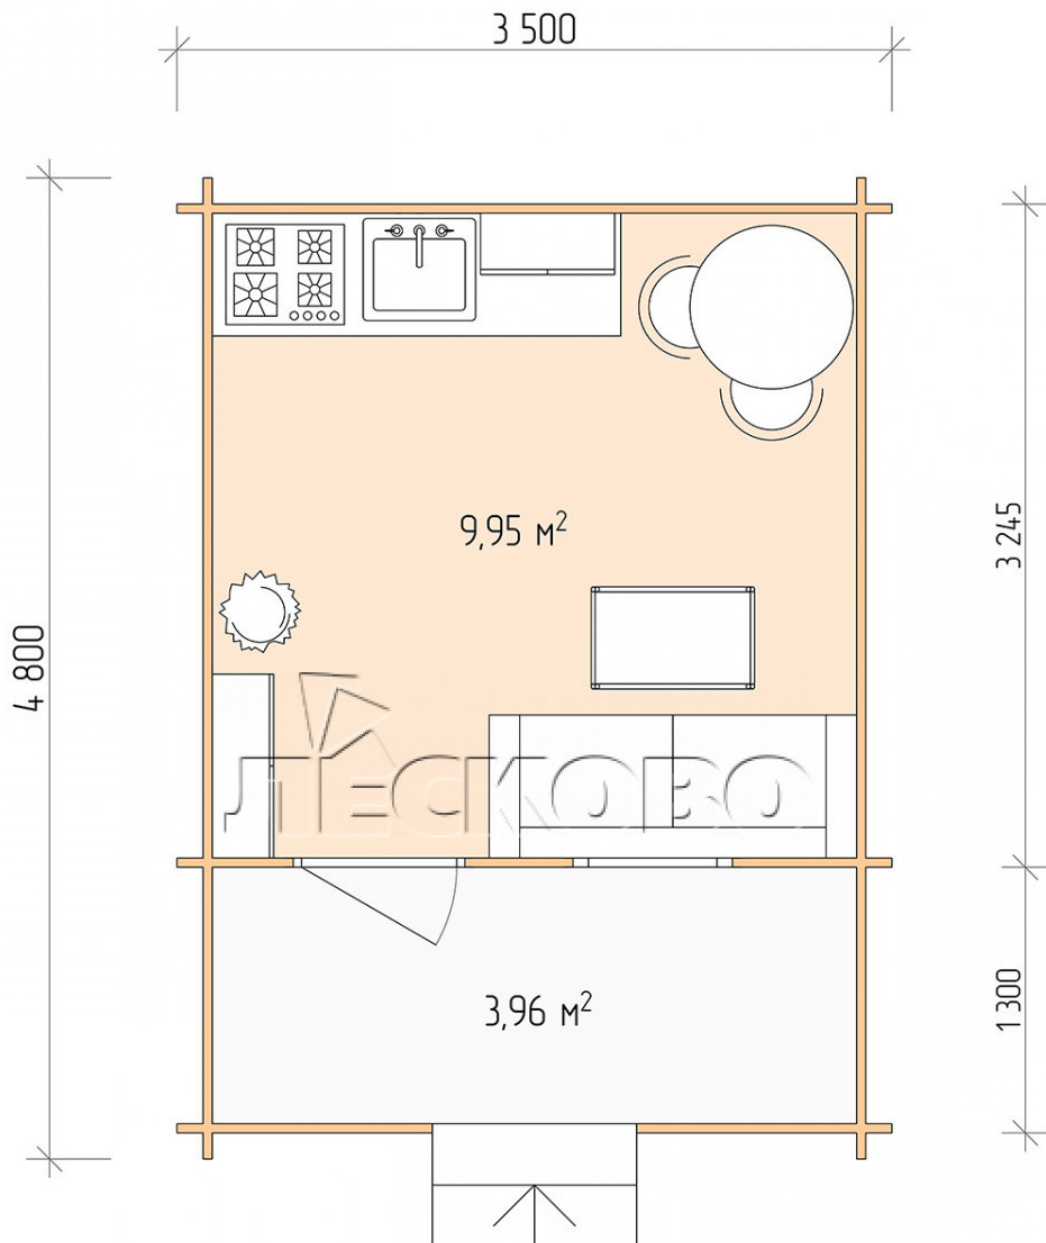

Log Cabin "DSK" series 3.5×3.5

Project Dimensions

3.5 × 3.5 / 14.4 m²

Full house set

2,537 €

Timber

45 mm

65 mm
+ 564 €

Project planning

Разрез

House Kit

- Wall kit: 44 × 145mm mini-chamber drying chamber with bowls for the project. The material of the tree is spruce, pine (GOST 8486). Humidity 12-14%. The height of the walls is 2.16 m;
- Logs, lower harness: board 45 × 145 mm chamber drying 10-12%;
- Floors: floorboard 35 mm, Chamber drying;
- Ceiling: imitation of a bar 20 × 135 mm, Chamber drying;
- Wooden windows, glass 4 mm, Single. Treatment with a colorless antiseptic. Hardware;

0.87×0.78 м.1 шт.

- Wooden doors;

0.84×1.885 м.

glass.1 шт.

7. Platbands: dry planed board 20 × 100 mm;

8. Roof: shingles.

9. Skirting board 35 mm.

+7 (4942) 499-770