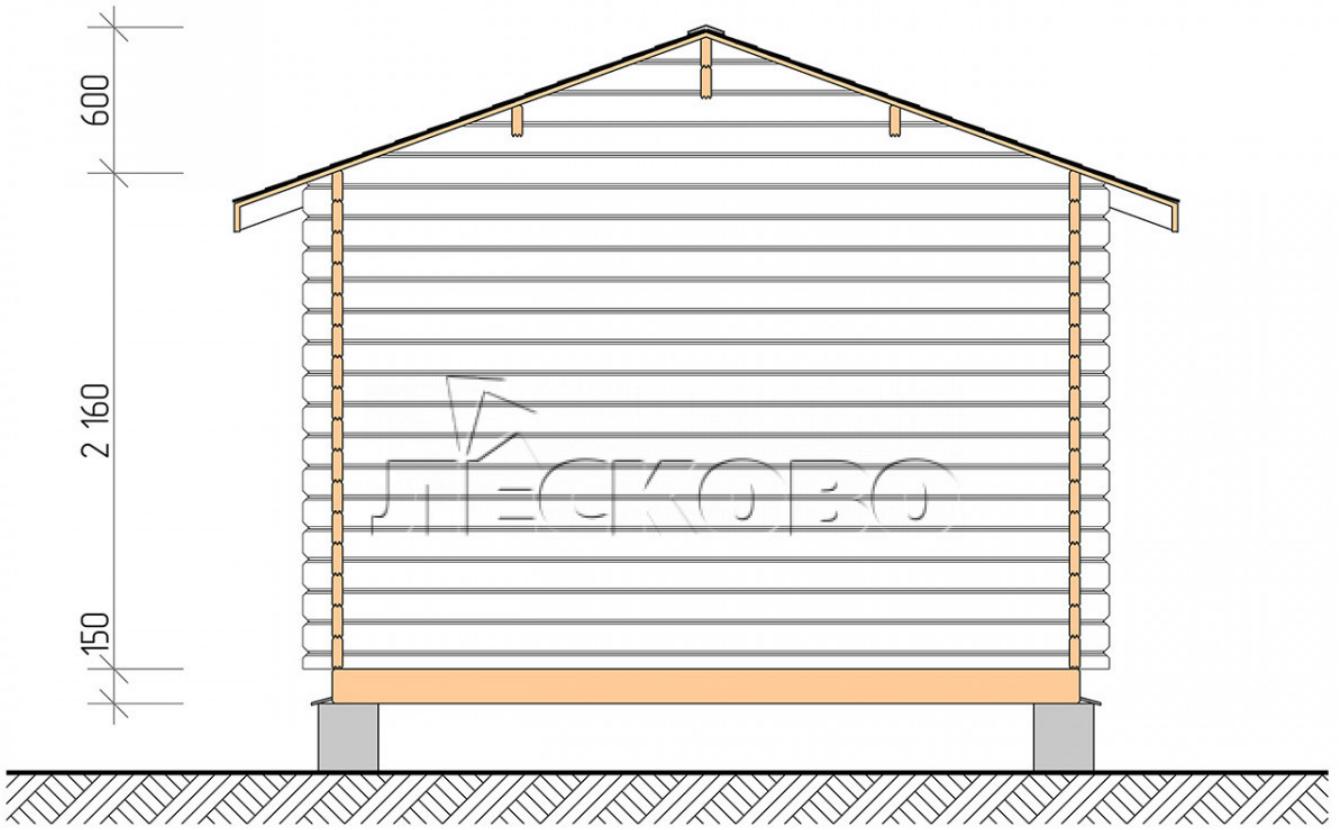

Log Cabin "DSK" series 3.5×3.5

Project Dimensions

3.5 × 3.5 / 14.4 m²

Full house set

2,537 €

Timber

45 mm

65 mm
+ 564 €

Project planning

Разрез

House Kit

- Wall kit: 44 × 145mm mini-chamber drying chamber with bowls for the project. The material of the tree is spruce, pine (GOST 8486). Humidity 12-14%. The height of the walls is 2.16 m;
- Logs, lower harness: board 45 × 145 mm chamber drying 10-12%;
- Floors: floorboard 35 mm, Chamber drying;
- Ceiling: imitation of a bar 20 × 135 mm, Chamber drying;
- Wooden windows, glass 4 mm, Single. Treatment with a colorless antiseptic. Hardware;