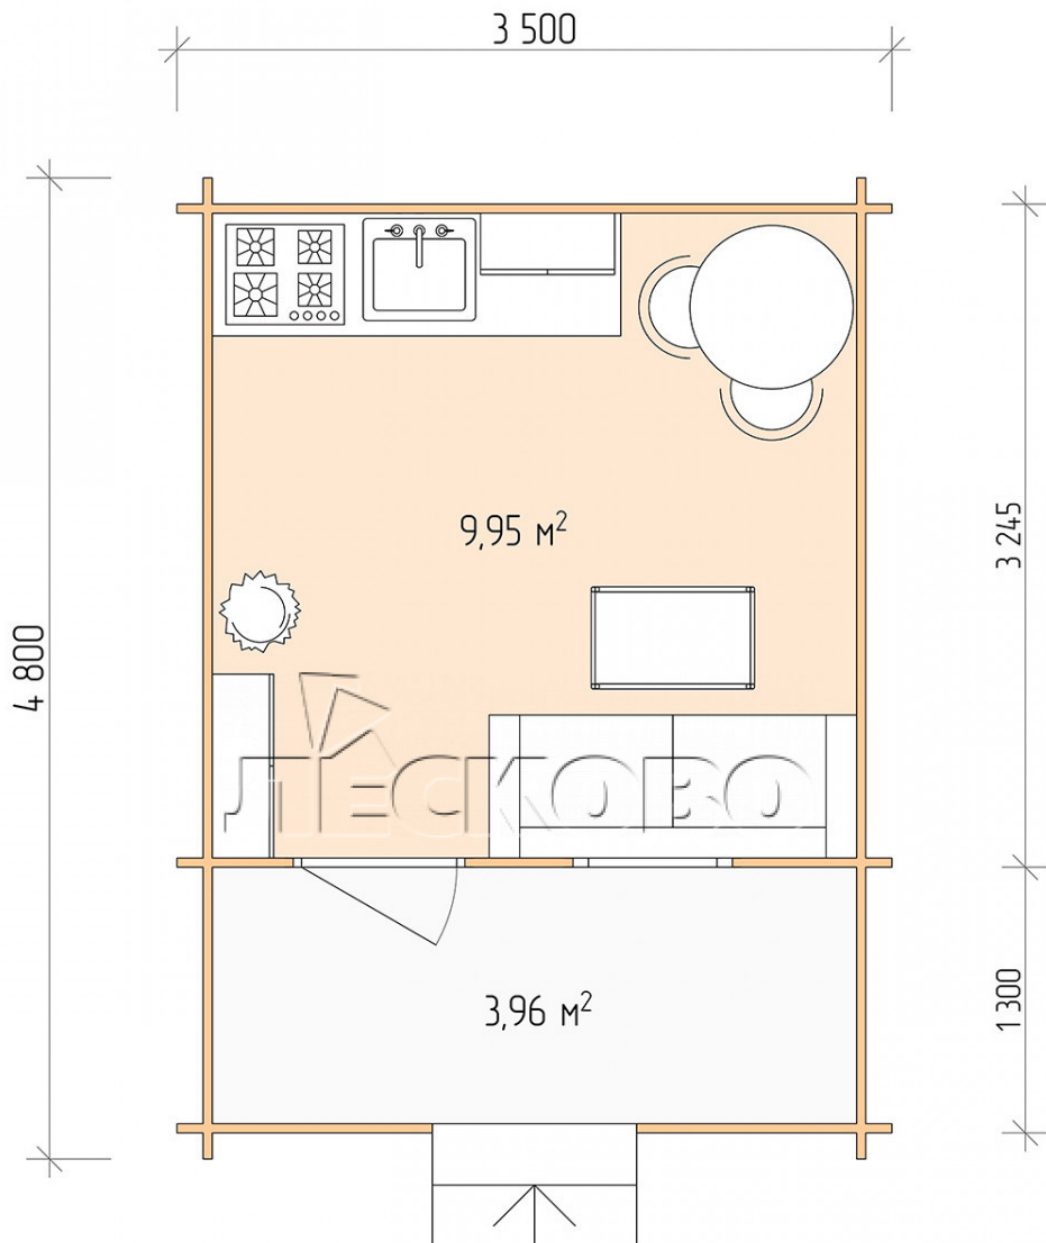

## Log Cabin "DSK" series 3.5×3.5

Project Dimensions

3.5 × 3.5 / 14.4 m<sup>2</sup>

Full house set

**3,016 €**

### Timber

45 MM

65 MM  
+ 685 €

# Разрез

## House Kit

- Wall kit: 44 × 145mm mini-chamber drying chamber with bowls for the project. The material of the tree is spruce, pine (GOST 8486). Humidity 12-14%. The height of the walls is 2.16 m;
- Logs, lower harness: board 45 × 145 mm chamber drying 10-12%;
- Floors: floorboard 35 mm, Chamber drying;
- Ceiling: imitation of a bar 20 × 135 mm, Chamber drying;
- Wooden windows, glass 4 mm, Single. Treatment with a colorless antiseptic. Hardware;