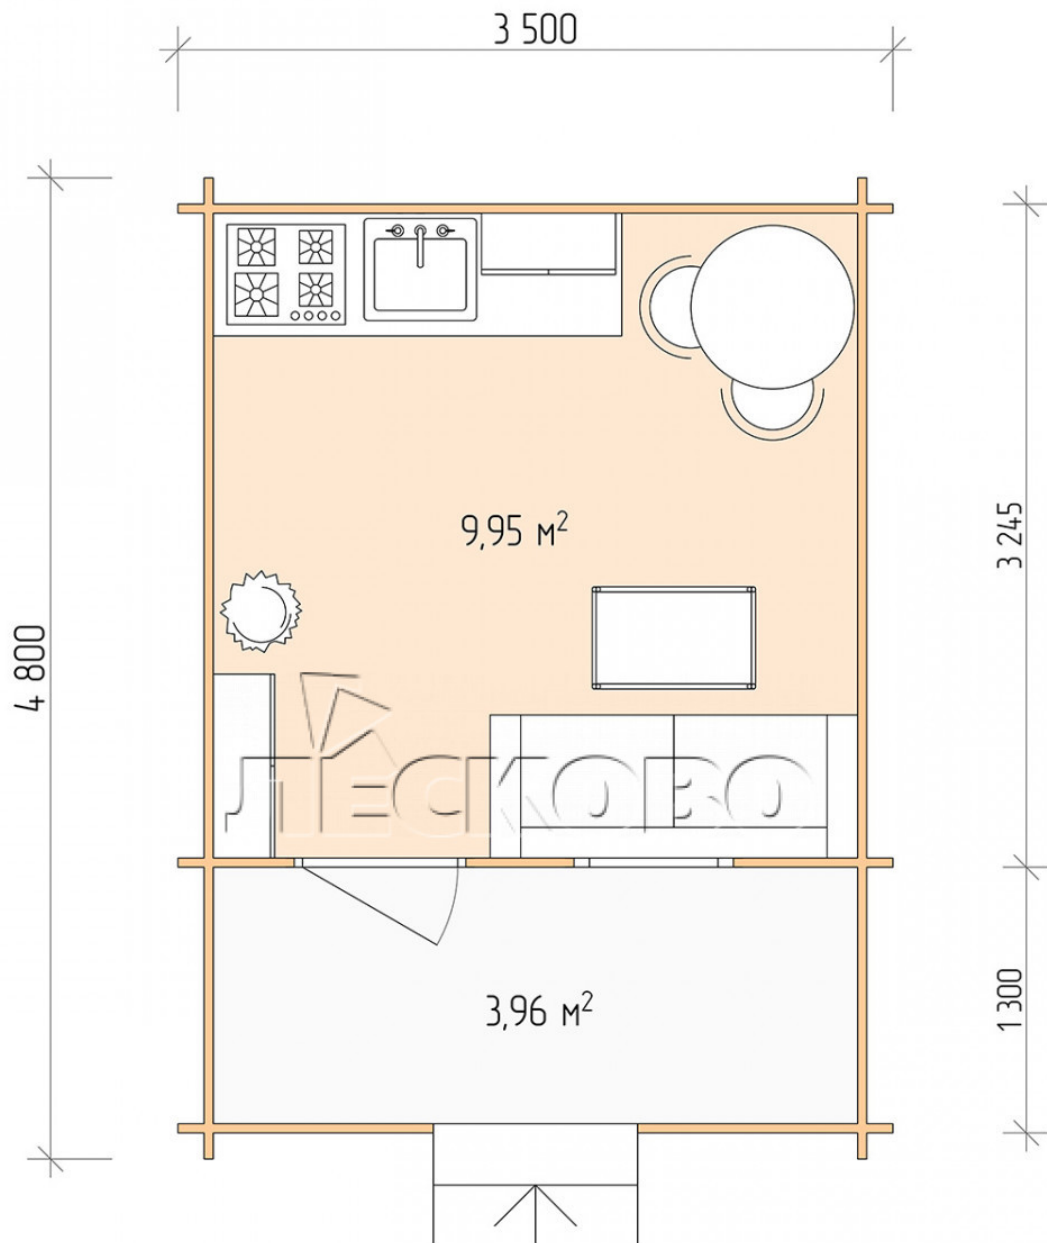

## Log Cabin "DSK" series 3.5×3.5

Project Dimensions

3.5 × 3.5 / 14.4 m<sup>2</sup>

Full house set

**2,409 €**

### Timber

45 mm

65 mm  
+ 536 €

# Разрез

## House Kit

- Wall kit: 44 × 145mm mini-chamber drying chamber with bowls for the project. The material of the tree is spruce, pine (GOST 8486). Humidity 12-14%. The height of the walls is 2.16 m;
- Logs, lower harness: board 45 × 145 mm chamber drying 10-12%;
- Floors: floorboard 35 mm, Chamber drying;
- Ceiling: imitation of a bar 20 × 135 mm, Chamber drying;
- Wooden windows, glass 4 mm, Single. Treatment with a colorless antiseptic. Hardware;