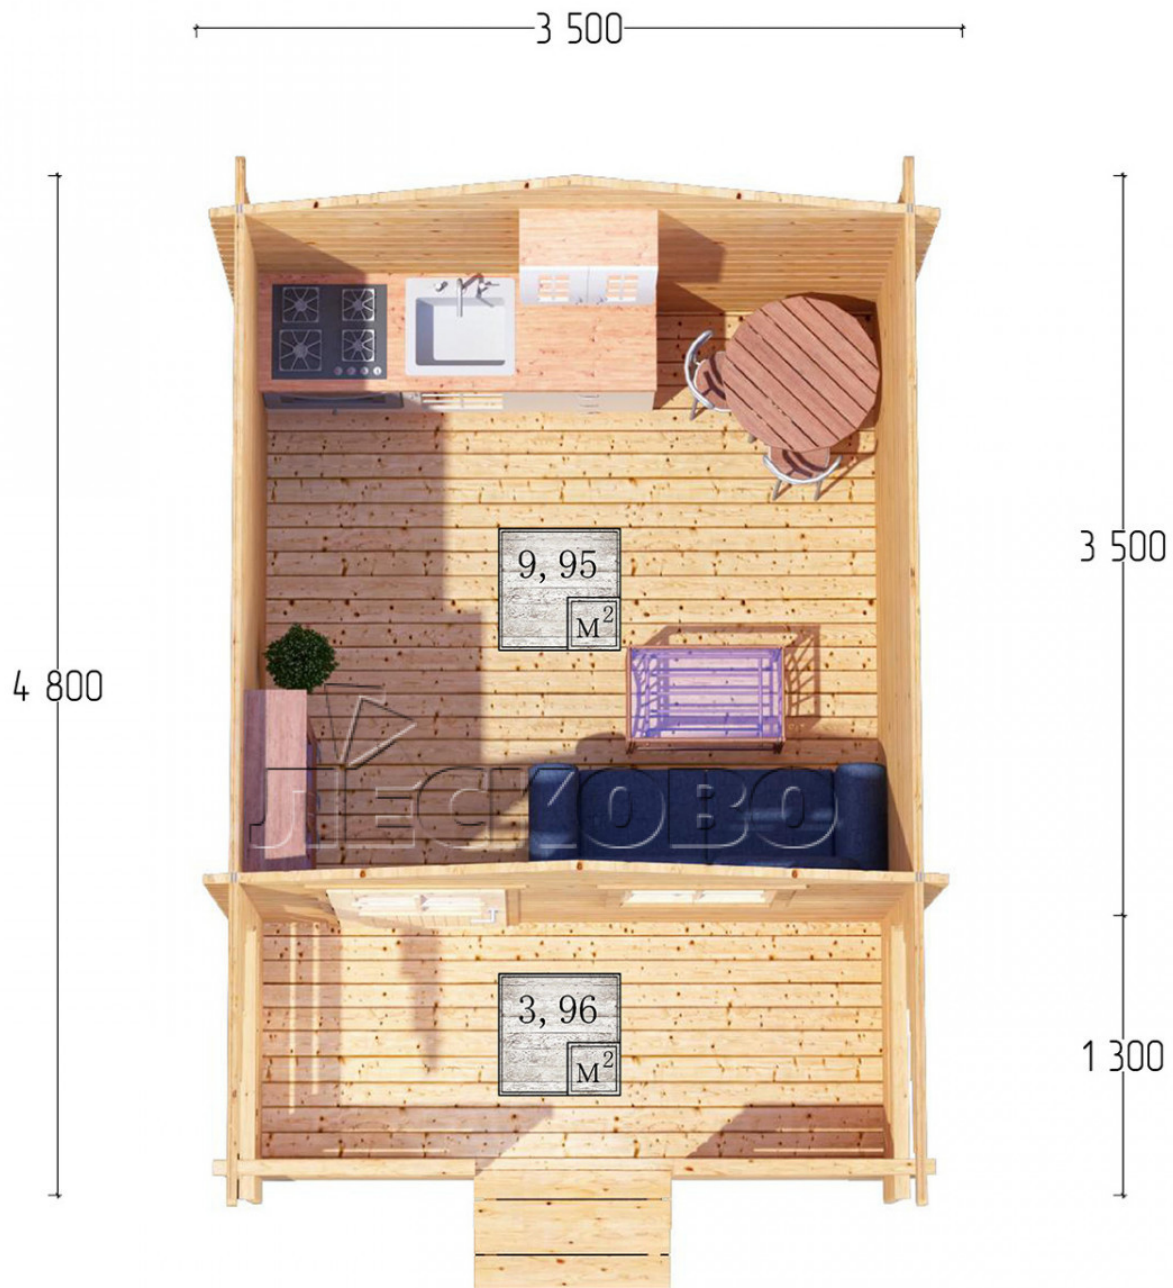

Log Cabin "DSK" series 3.5×3.5

Project Dimensions

3.5 × 3.5 / 14.4 m²

Full house set

2,537 €

Timber

45 mm

65 mm
+ 564 €

Project planning

Разрез

House Kit

- Wall kit: 44 × 145mm mini-chamber drying chamber with bowls for the project. The material of the tree is spruce, pine (GOST 8486). Humidity 12-14%. The height of the walls is 2.16 m;
- Logs, lower harness: board 45 × 145 mm chamber drying 10-12%;
- Floors: floorboard 35 mm, Chamber drying;
- Ceiling: imitation of a bar 20 × 135 mm, Chamber drying;
- Wooden windows, glass 4 mm, Single. Treatment with a colorless antiseptic. Hardware;

0.87×0.78 м.1 шт.

- Wooden doors;

0.84×1.885 м.

glass.1 шт.

7. Platbands: dry planed board 20 × 100 mm;

8. Roof: shingles.

9. Skirting board 35 mm.

+7 (4942) 499-770