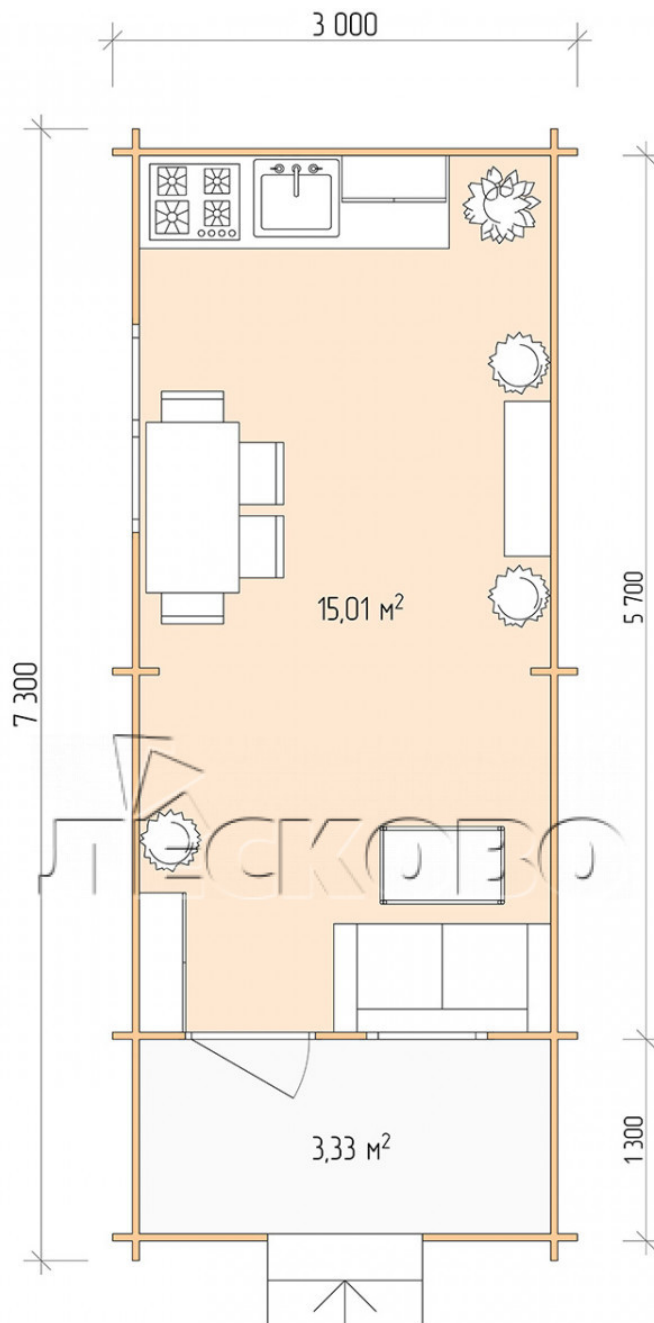

## Log Cabin "DSK" series 3×6

Project Dimensions

3 × 6 / 18.9 m<sup>2</sup>

Full house set

**3,991 €**

### Timber

45 MM

65 MM  
+ 868 €

# Разрез

## House Kit

- Wall kit: 44 × 145mm mini-chamber drying chamber with bowls for the project. The material of the tree is spruce, pine (GOST 8486). Humidity 12-14%. The height of the walls is 2.16 m;
- Logs, lower harness: board 45 × 145 mm chamber drying 10-12%;
- Floors: floorboard 35 mm, Chamber drying;
- Ceiling: imitation of a bar 20 × 135 mm, Chamber drying;
- Wooden windows, glass 4 mm, Single. Treatment with a colorless antiseptic. Hardware;