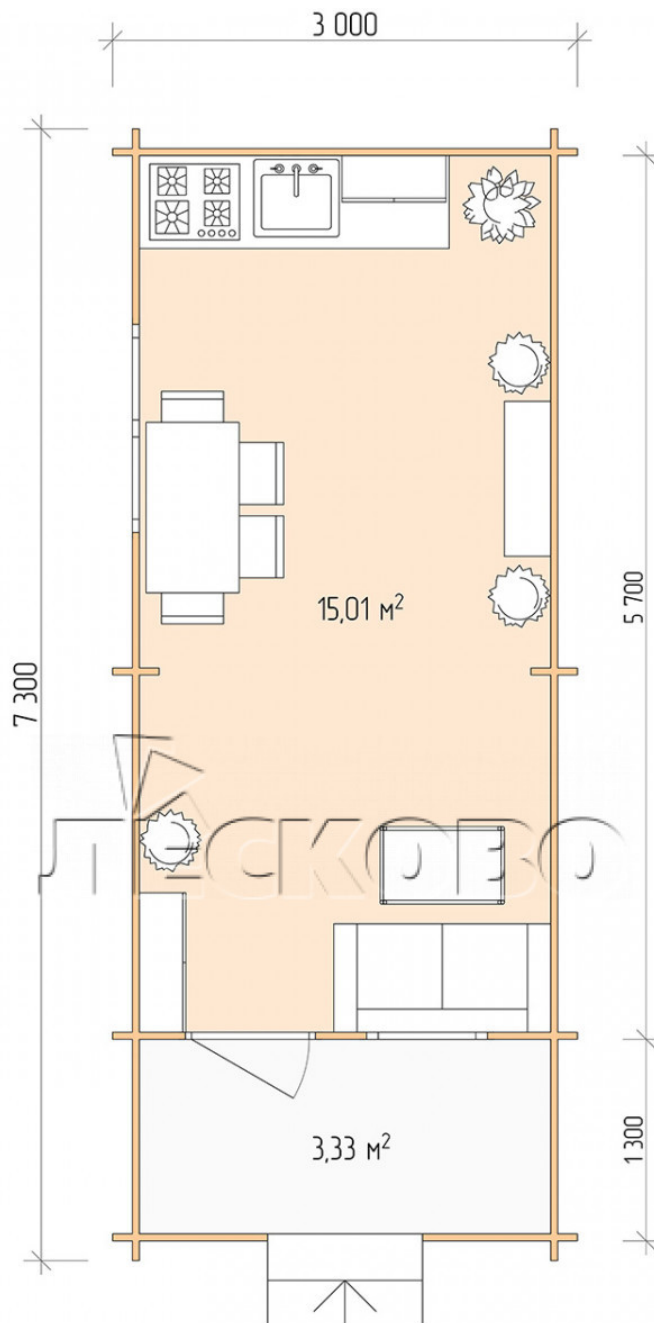

Log Cabin "DSK" series 3×6

Project Dimensions

3 × 6 / 18.9 m²

Full house set

3,219 €

Timber

45 MM

65 MM
+ 691 €

Project planning

Разрез

House Kit

- Wall kit: 44 × 145mm mini-chamber drying chamber with bowls for the project. The material of the tree is spruce, pine (GOST 8486). Humidity 12-14%. The height of the walls is 2.16 m;
- Logs, lower harness: board 45 × 145 mm chamber drying 10-12%;
- Floors: floorboard 35 mm, Chamber drying;
- Ceiling: imitation of a bar 20 × 135 mm, Chamber drying;
- Wooden windows, glass 4 mm, Single. Treatment with a colorless antiseptic. Hardware;

0.87×0.78 м.1 шт.

1.34×0.91 м.1 шт.

- Wooden doors;

0.84×1.885 м.

glass.1 шт.

7. Platbands: dry planed board 20 × 100 mm;

8. Roof: shingles.

9. Skirting board 35 mm.