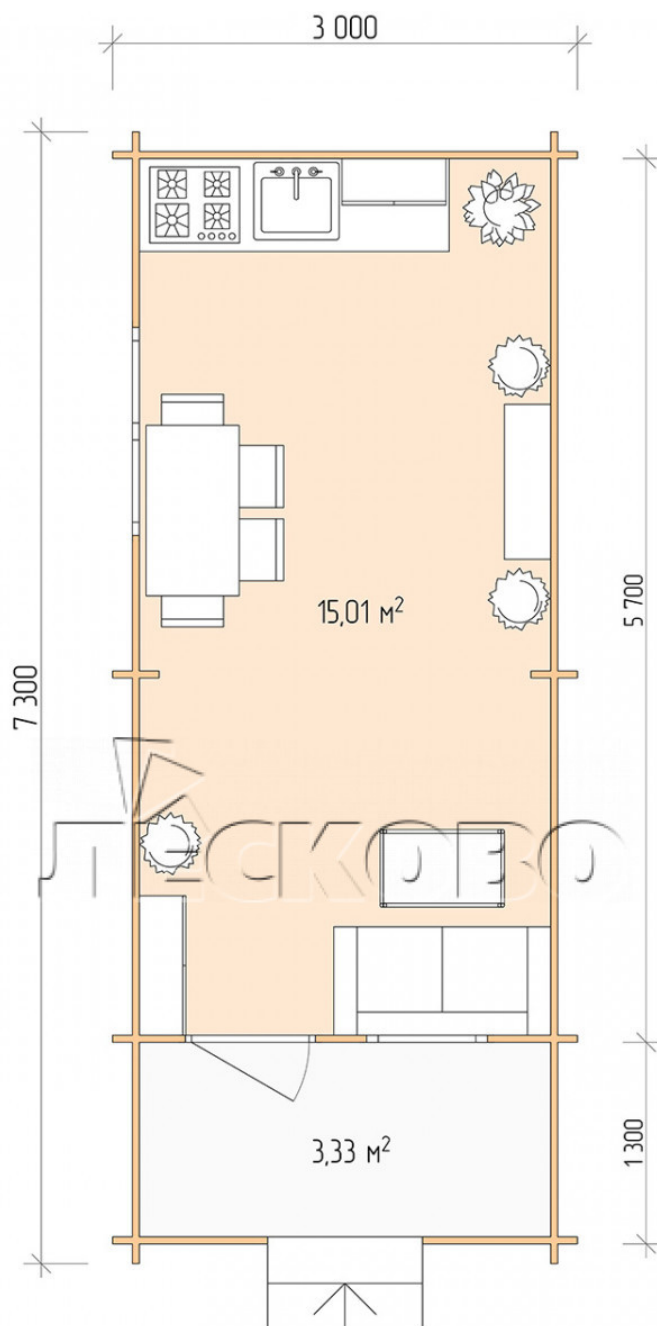

Log Cabin "DSK" series 3×6

Project Dimensions

3 × 6 / 18.9 m²

Full house set

3,338 €

Timber

45 MM

65 MM
+ 716 €

Project planning

Разрез

House Kit

- Wall kit: 44 × 145mm mini-chamber drying chamber with bowls for the project. The material of the tree is spruce, pine (GOST 8486). Humidity 12-14%. The height of the walls is 2.16 m;
- Logs, lower harness: board 45 × 145 mm chamber drying 10-12%;
- Floors: floorboard 35 mm, Chamber drying;
- Ceiling: imitation of a bar 20 × 135 mm, Chamber drying;
- Wooden windows, glass 4 mm, Single. Treatment with a colorless antiseptic. Hardware;

0.87×0.78 м.1 шт.

1.34×0.91 м.1 шт.

- Wooden doors;

0.84×1.885 м.

glass.1 шт.

7. Platbands: dry planed board 20 × 100 mm;

8. Roof: shingles.

9. Skirting board 35 mm.