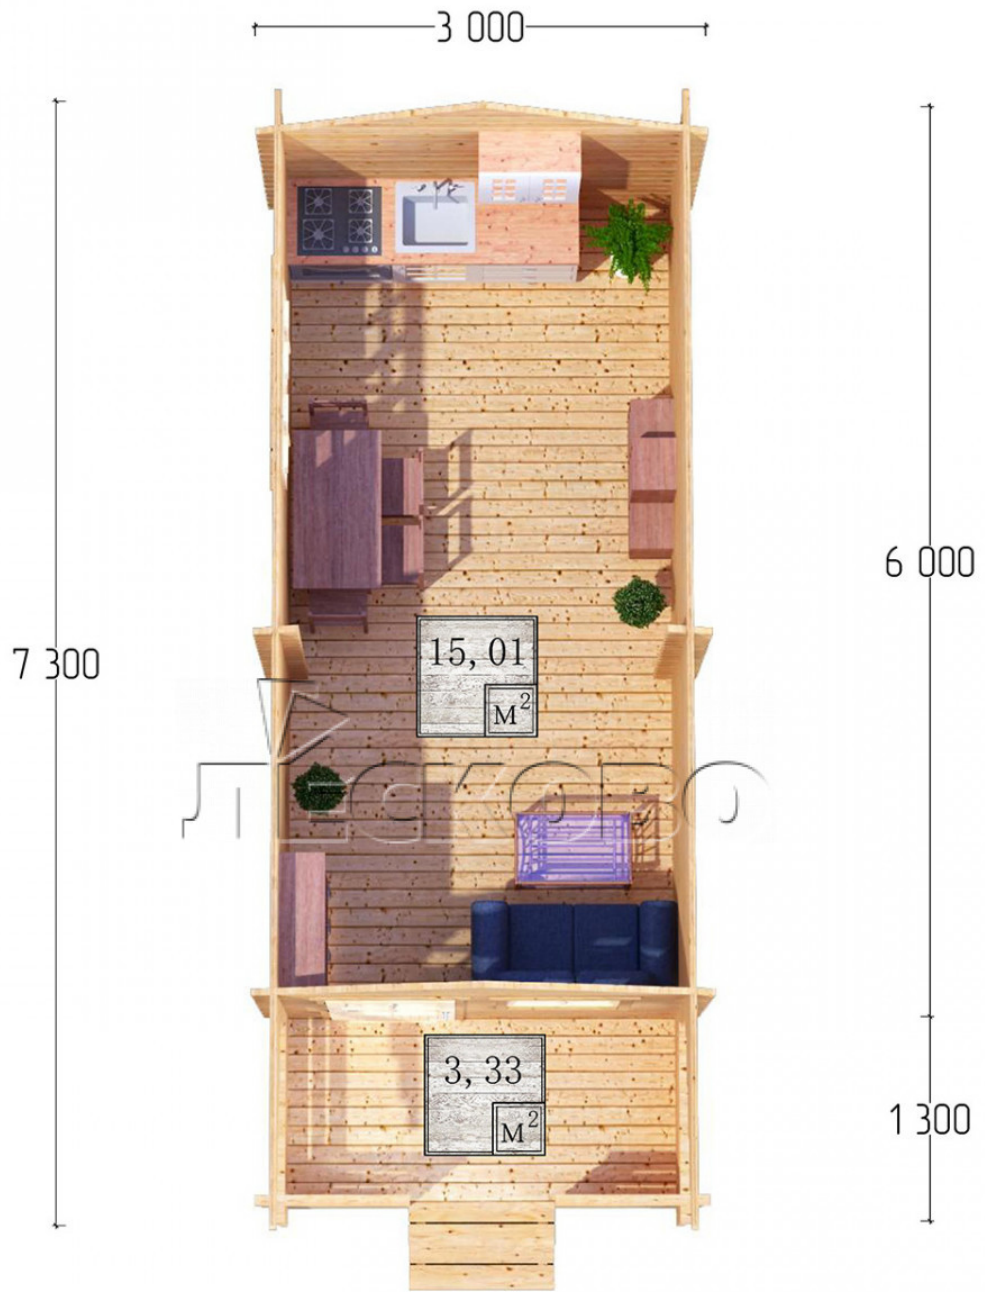

Log Cabin "DSK" series 3×6

Project Dimensions

3 × 6 / 18.9 m²

Full house set

3,338 €

Timber

45 MM

65 MM
+ 716 €

Project planning

Разрез

House Kit

- Wall kit: 44 × 145mm mini-chamber drying chamber with bowls for the project. The material of the tree is spruce, pine (GOST 8486). Humidity 12-14%. The height of the walls is 2.16 m;
- Logs, lower harness: board 45 × 145 mm chamber drying 10-12%;
- Floors: floorboard 35 mm, Chamber drying;
- Ceiling: imitation of a bar 20 × 135 mm, Chamber drying;
- Wooden windows, glass 4 mm, Single. Treatment with a colorless antiseptic. Hardware;

0.87×0.78 м.1 шт.

1.34×0.91 м.1 шт.

- Wooden doors;

0.84×1.885 м.

glass.1 шт.

7. Platbands: dry planed board 20 × 100 mm;

8. Roof: shingles.

9. Skirting board 35 mm.