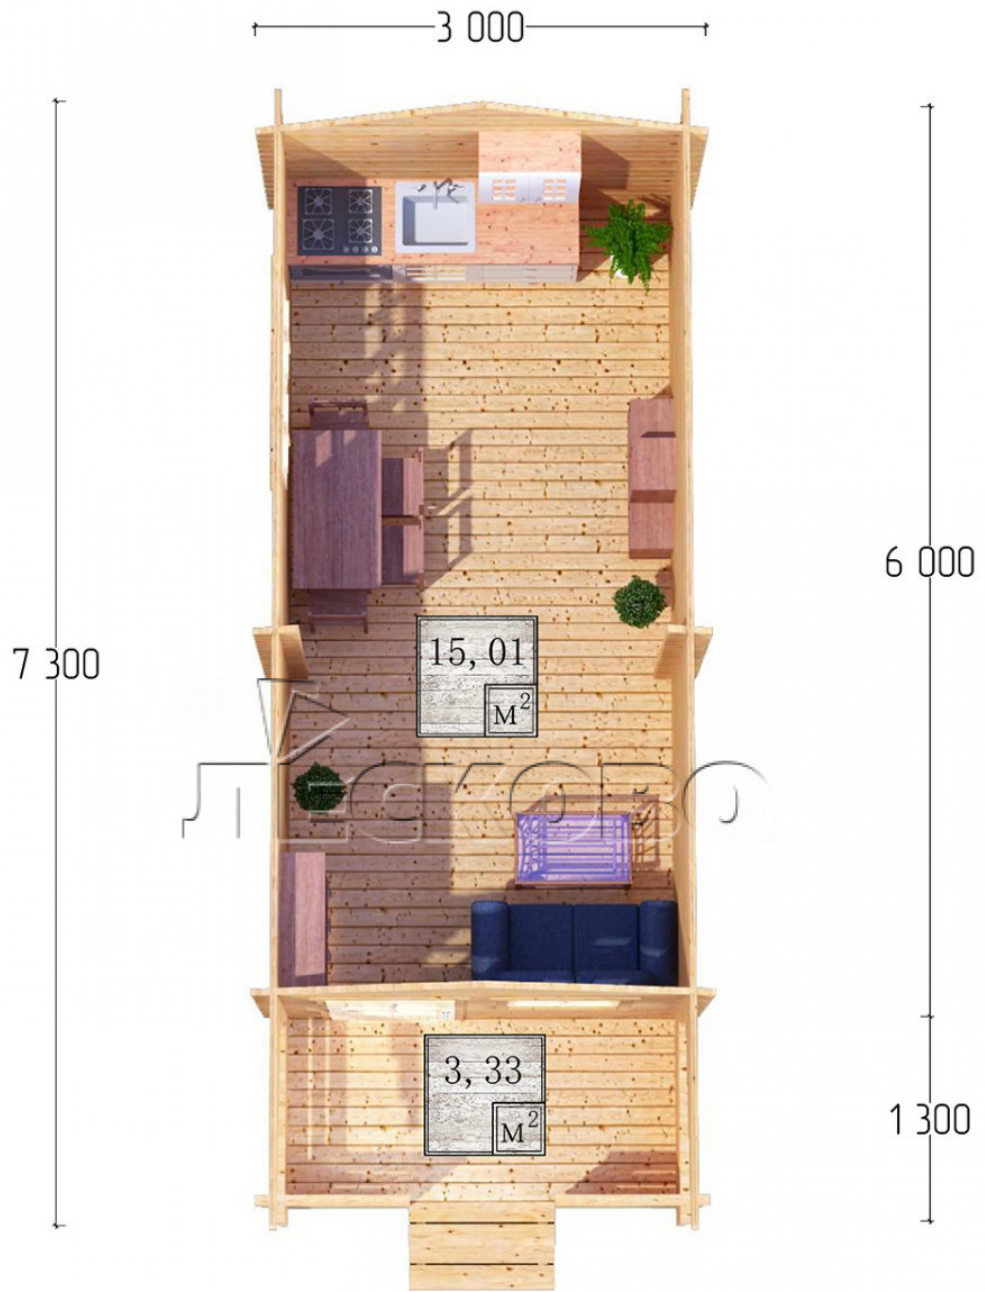

Log Cabin "DSK" series 3×6

Project Dimensions

3 × 6 / 18.9 m²

Full house set

3,219 €

Timber

45 MM

65 MM
+ 691 €

Project planning

Разрез

House Kit

- Wall kit: 44 × 145mm mini-chamber drying chamber with bowls for the project. The material of the tree is spruce, pine (GOST 8486). Humidity 12-14%. The height of the walls is 2.16 m;
- Logs, lower harness: board 45 × 145 mm chamber drying 10-12%;
- Floors: floorboard 35 mm, Chamber drying;
- Ceiling: imitation of a bar 20 × 135 mm, Chamber drying;
- Wooden windows, glass 4 mm, Single. Treatment with a colorless antiseptic. Hardware;

0.87×0.78 м.1 шт.

1.34×0.91 м.1 шт.

- Wooden doors;

0.84×1.885 м.

glass.1 шт.

7. Platbands: dry planed board 20 × 100 mm;

8. Roof: shingles.

9. Skirting board 35 mm.