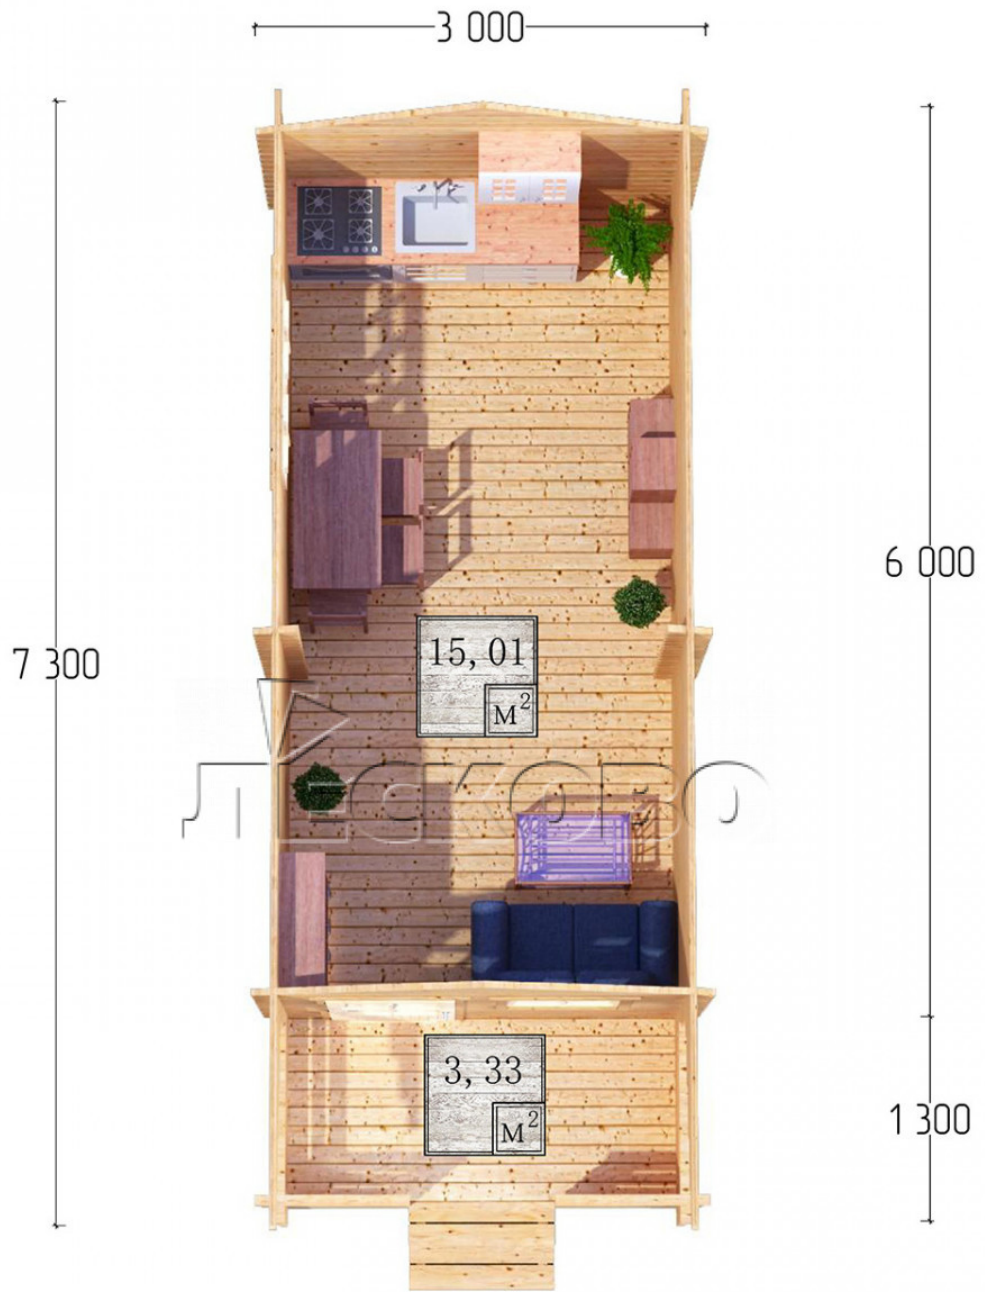

## Log Cabin "DSK" series 3×6

Project Dimensions

3 × 6 / 18.9 m<sup>2</sup>

Full house set

**3,991 €**

### Timber

45 MM

65 MM  
+ 868 €

# Разрез

## House Kit

- Wall kit: 44 × 145mm mini-chamber drying chamber with bowls for the project. The material of the tree is spruce, pine (GOST 8486). Humidity 12-14%. The height of the walls is 2.16 m;
- Logs, lower harness: board 45 × 145 mm chamber drying 10-12%;
- Floors: floorboard 35 mm, Chamber drying;
- Ceiling: imitation of a bar 20 × 135 mm, Chamber drying;
- Wooden windows, glass 4 mm, Single. Treatment with a colorless antiseptic. Hardware;