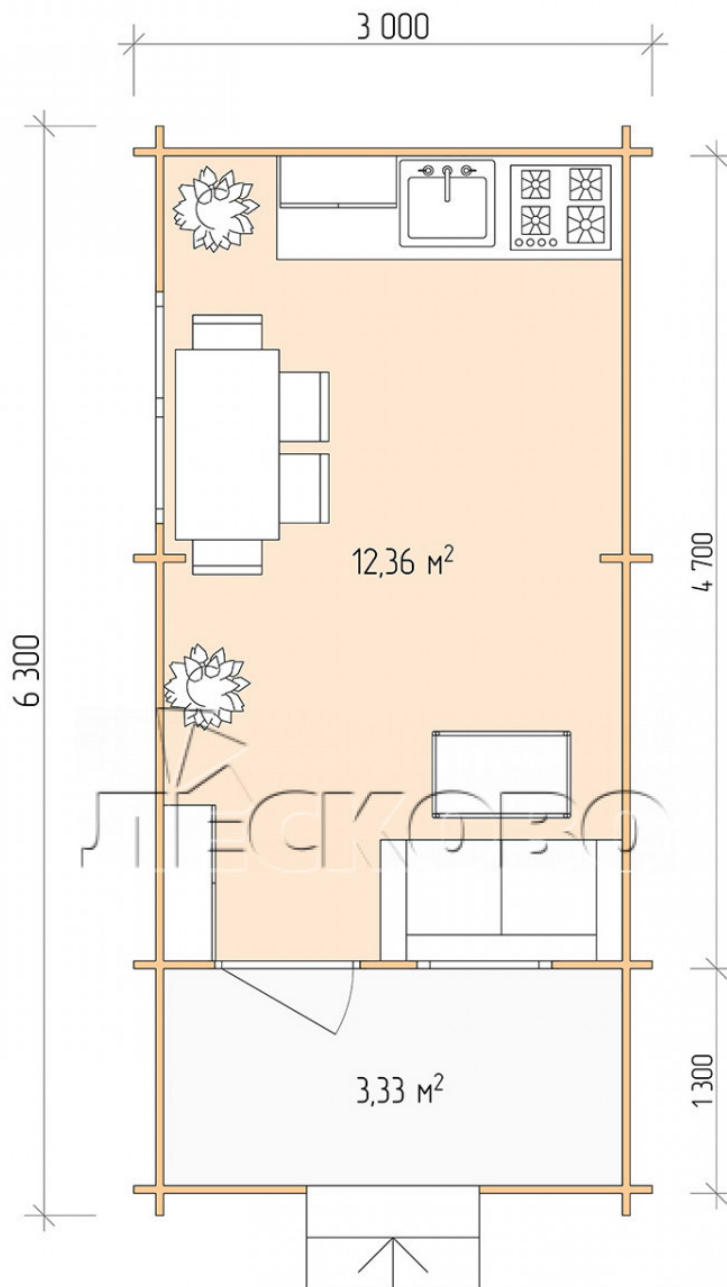

Log Cabin "DSK" series 3x5

Project Dimensions

3 × 5 / 16.2 m²

Full house set

2,986 €

Timber

45 MM

65 MM
+ 640 €

Project planning

3 000

6 300

5 000

1 300

12,36
M²

3,33
M²

Разрез

House Kit

- Wall kit: 44 × 145mm mini-chamber drying chamber with bowls for the project. The material of the tree is spruce, pine (GOST 8486). Humidity 12-14%. The height of the walls is 2.16 m;
- Logs, lower harness: board 45 × 145 mm chamber drying 10-12%;
- Floors: floorboard 35 mm, Chamber drying;
- Ceiling: imitation of a bar 20 × 135 mm, Chamber drying;
- Wooden windows, glass 4 mm, Single. Treatment with a colorless antiseptic. Hardware;

0.87×0.78 м.1 шт.

1.34×0.91 м.1 шт.

- Wooden doors;

0.84×1.885 м.

glass.1 шт.

7. Platbands: dry planed board 20 × 100 mm;

8. Roof: shingles.

9. Skirting board 35 mm.