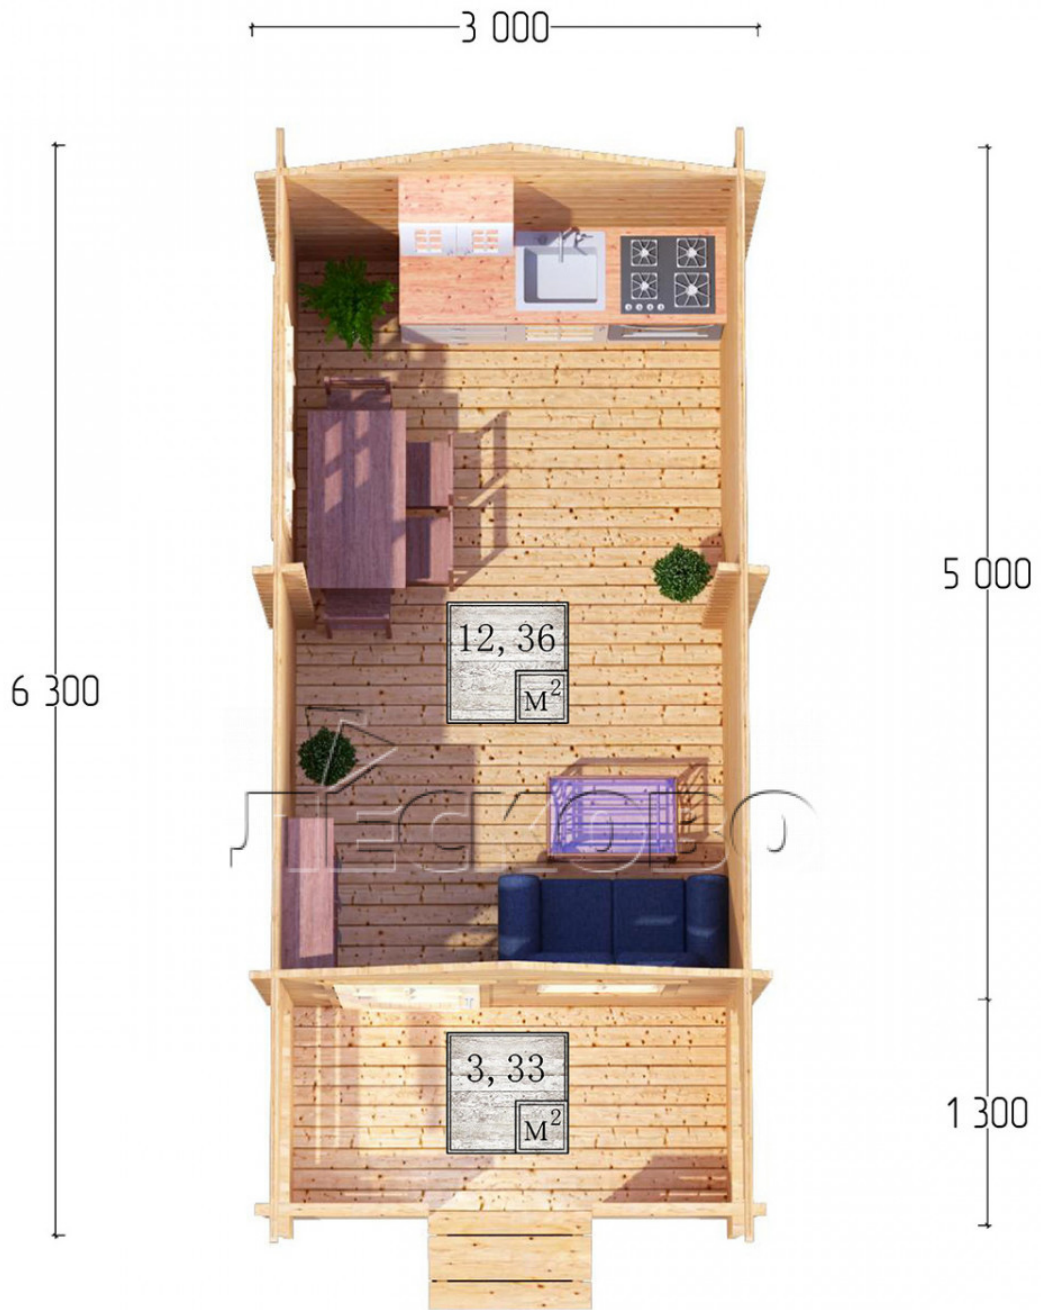

Log Cabin "DSK" series 3x5

Project Dimensions

3 × 5 / 16.2 m²

Full house set

2,837 €

Timber

45 MM

65 MM
+ 608 €

Project planning

Разрез

House Kit

- Wall kit: 44 × 145mm mini-chamber drying chamber with bowls for the project. The material of the tree is spruce, pine (GOST 8486). Humidity 12-14%. The height of the walls is 2.16 m;
- Logs, lower harness: board 45 × 145 mm chamber drying 10-12%;
- Floors: floorboard 35 mm, Chamber drying;
- Ceiling: imitation of a bar 20 × 135 mm, Chamber drying;
- Wooden windows, glass 4 mm, Single. Treatment with a colorless antiseptic. Hardware;

0.87×0.78 м.1 шт.

1.34×0.91 м.1 шт.

- Wooden doors;

0.84×1.885 м.

glass.1 шт.

7. Platbands: dry planed board 20 × 100 mm;

8. Roof: shingles.

9. Skirting board 35 mm.