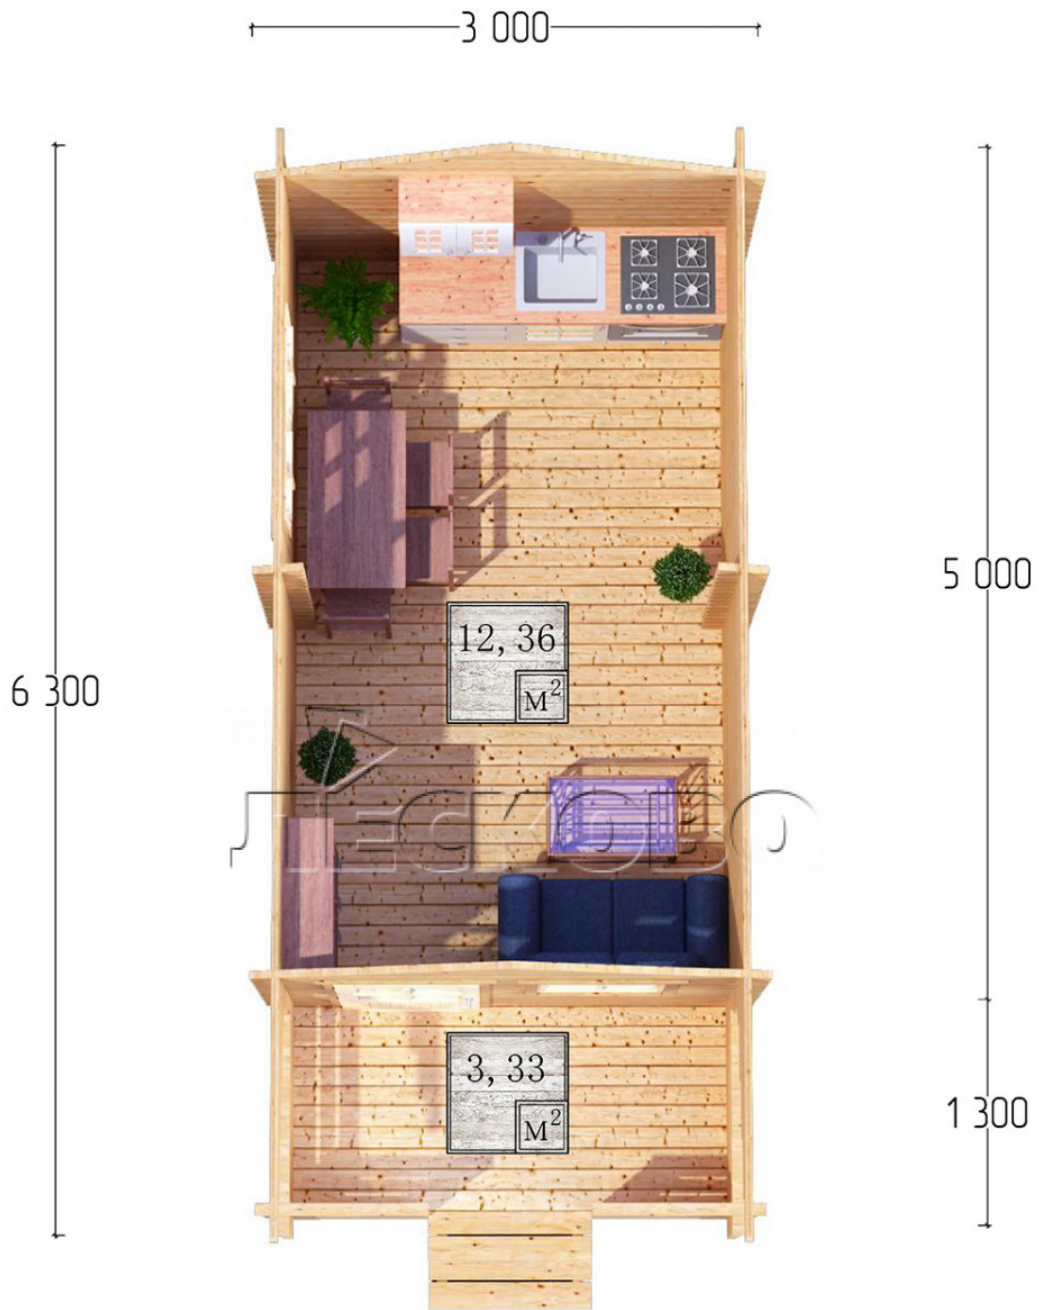

Log Cabin "DSK" series 3x5

Project Dimensions

3 × 5 / 16.2 m²

Full house set

3,584 €

Timber

45 MM

65 MM
+ 776 €

Project planning

Разрез

House Kit

- Wall kit: 44 × 145mm mini-chamber drying chamber with bowls for the project. The material of the tree is spruce, pine (GOST 8486). Humidity 12-14%. The height of the walls is 2.16 m;
- Logs, lower harness: board 45 × 145 mm chamber drying 10-12%;
- Floors: floorboard 35 mm, Chamber drying;
- Ceiling: imitation of a bar 20 × 135 mm, Chamber drying;
- Wooden windows, glass 4 mm, Single. Treatment with a colorless antiseptic. Hardware;

0.87×0.78 м.1 шт.

1.34×0.91 м.1 шт.

- Wooden doors;

0.84×1.885 м.

glass.1 шт.

7. Platbands: dry planed board 20 × 100 mm;

8. Roof: shingles.

9. Skirting board 35 mm.