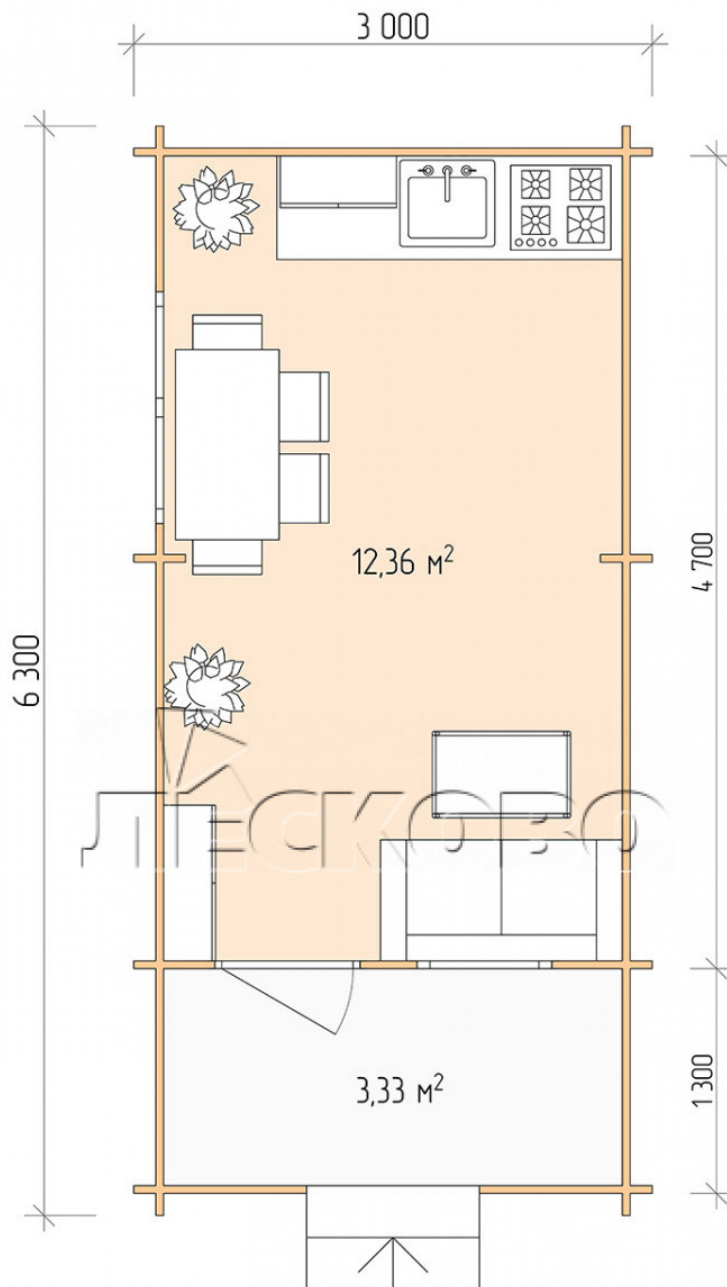

Log Cabin "DSK" series 3x5

Project Dimensions

3 × 5 / 16.2 m²

Full house set

2,837 €

Timber

45 MM

65 MM
+ 608 €

Project planning

Разрез

House Kit

- Wall kit: 44 × 145mm mini-chamber drying chamber with bowls for the project. The material of the tree is spruce, pine (GOST 8486). Humidity 12-14%. The height of the walls is 2.16 m;
- Logs, lower harness: board 45 × 145 mm chamber drying 10-12%;
- Floors: floorboard 35 mm, Chamber drying;
- Ceiling: imitation of a bar 20 × 135 mm, Chamber drying;
- Wooden windows, glass 4 mm, Single. Treatment with a colorless antiseptic. Hardware;

0.87×0.78 м.1 шт.

1.34×0.91 м.1 шт.

- Wooden doors;

0.84×1.885 м.

glass.1 шт.

7. Platbands: dry planed board 20 × 100 mm;

8. Roof: shingles.

9. Skirting board 35 mm.