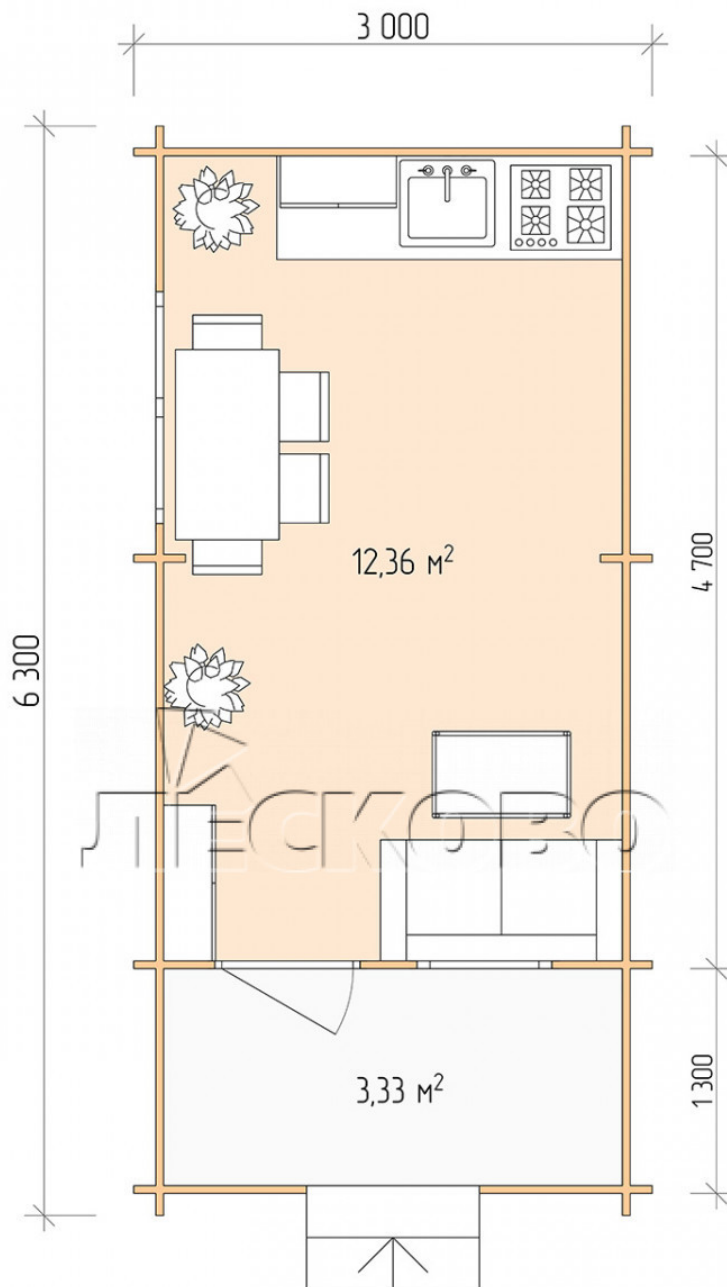

Log Cabin "DSK" series 3x5

Project Dimensions

3 × 5 / 16.2 m²

Full house set

3,584 €

Timber

45 MM

65 MM
+ 776 €

Project planning

Разрез

House Kit

- Wall kit: 44 × 145mm mini-chamber drying chamber with bowls for the project. The material of the tree is spruce, pine (GOST 8486). Humidity 12-14%. The height of the walls is 2.16 m;
- Logs, lower harness: board 45 × 145 mm chamber drying 10-12%;
- Floors: floorboard 35 mm, Chamber drying;
- Ceiling: imitation of a bar 20 × 135 mm, Chamber drying;
- Wooden windows, glass 4 mm, Single. Treatment with a colorless antiseptic. Hardware;

0.87×0.78 м.1 шт.

1.34×0.91 м.1 шт.

- Wooden doors;

0.84×1.885 м.

glass.1 шт.

7. Platbands: dry planed board 20 × 100 mm;

8. Roof: shingles.

9. Skirting board 35 mm.