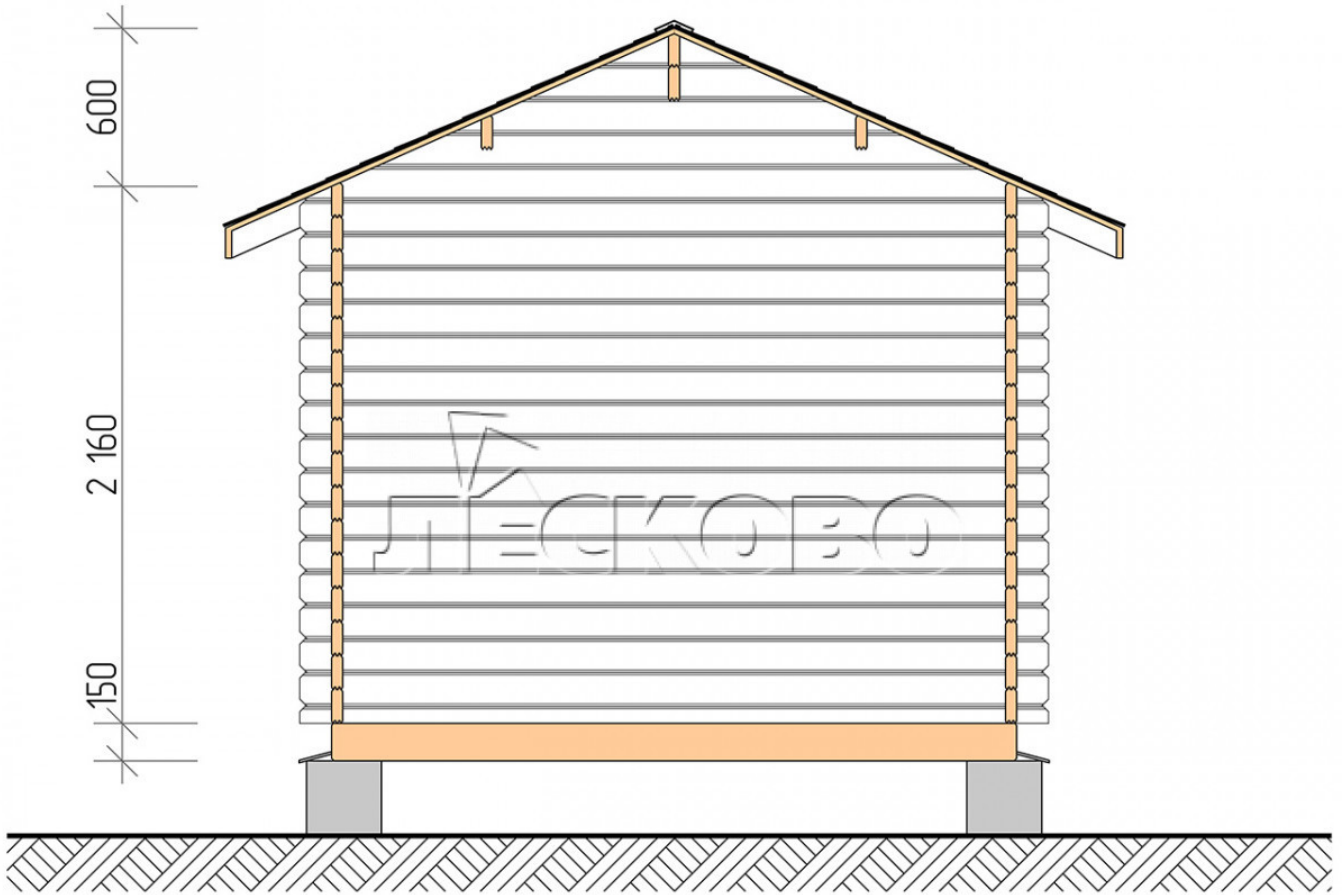

Log Cabin "DSK" series 3x5

Project Dimensions

3 × 5 / 16.2 m²

Full house set

3,584 €

Timber

45 MM

65 MM
+ 776 €

Project planning

Разрез

House Kit

- Wall kit: 44 × 145mm mini-chamber drying chamber with bowls for the project. The material of the tree is spruce, pine (GOST 8486). Humidity 12-14%. The height of the walls is 2.16 m;
- Logs, lower harness: board 45 × 145 mm chamber drying 10-12%;
- Floors: floorboard 35 mm, Chamber drying;
- Ceiling: imitation of a bar 20 × 135 mm, Chamber drying;
- Wooden windows, glass 4 mm, Single. Treatment with a colorless antiseptic. Hardware;

0.87×0.78 м.1 шт.

1.34×0.91 м.1 шт.

- Wooden doors;

0.84×1.885 м.

glass.1 шт.

7. Platbands: dry planed board 20 × 100 mm;

8. Roof: shingles.

9. Skirting board 35 mm.