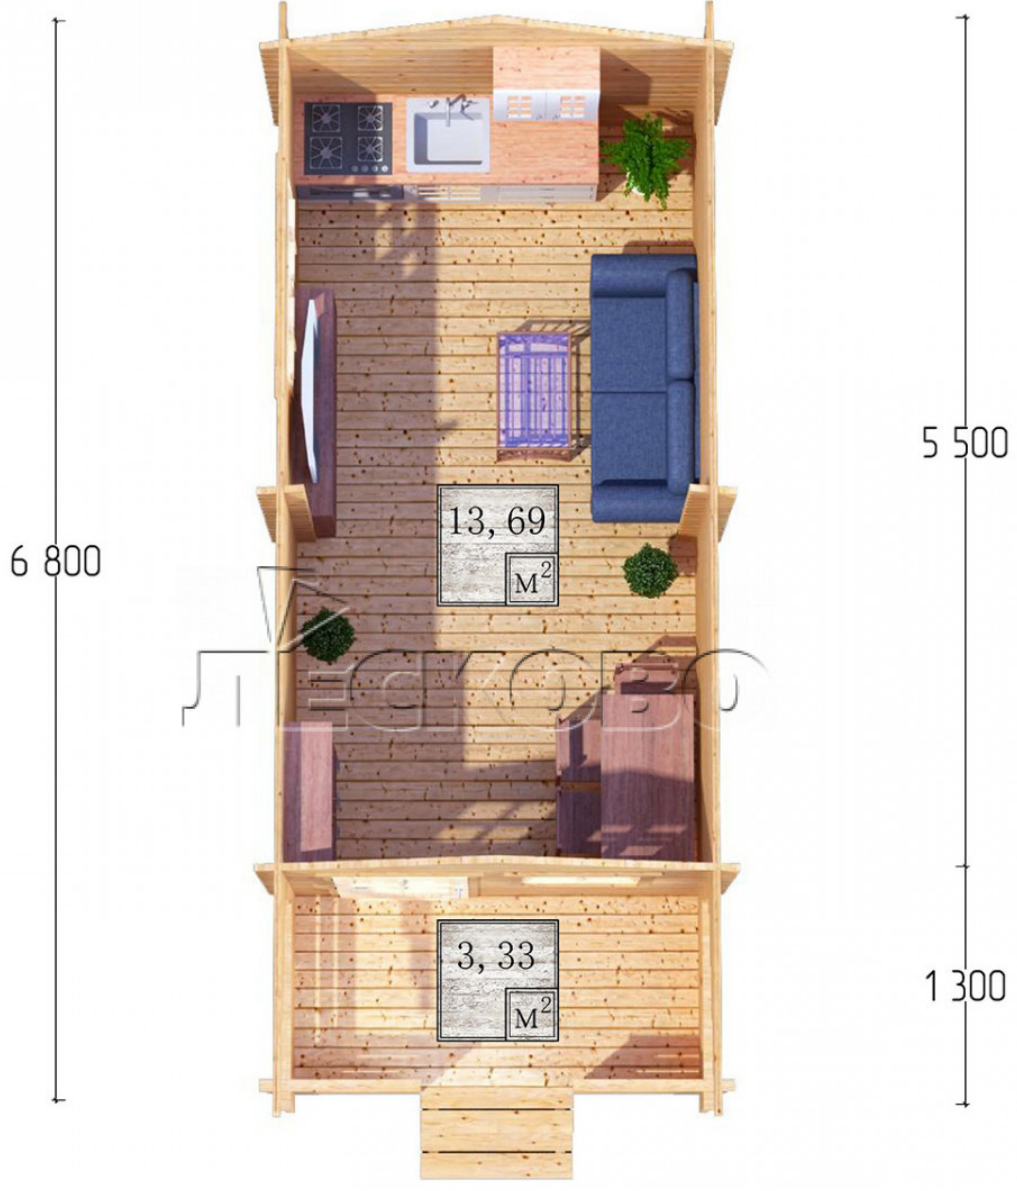

Log Cabin "DSK" series 3x5.5

Project Dimensions

3 × 5.5 / 17.6 m²

Full house set

3,643 €

Timber

45 MM

65 MM
+ 805 €

Project planning

3 000

6 800

5 500

13,69
M²

3,33
M²

1 300

Разрез

House Kit

- Wall kit: 44 × 145mm mini-chamber drying chamber with bowls for the project. The material of the tree is spruce, pine (GOST 8486). Humidity 12-14%. The height of the walls is 2.16 m;
- Logs, lower harness: board 45 × 145 mm chamber drying 10-12%;
- Floors: floorboard 35 mm, Chamber drying;
- Ceiling: imitation of a bar 20 × 135 mm, Chamber drying;
- Wooden windows, glass 4 mm, Single. Treatment with a colorless antiseptic. Hardware;

0.87×0.78 м.1 шт.

1.34×0.91 м.1 шт.

- Wooden doors;

0.84×1.885 м.

glass.1 шт.

7. Platbands: dry planed board 20 × 100 mm;

8. Roof: shingles.

9. Skirting board 35 mm.