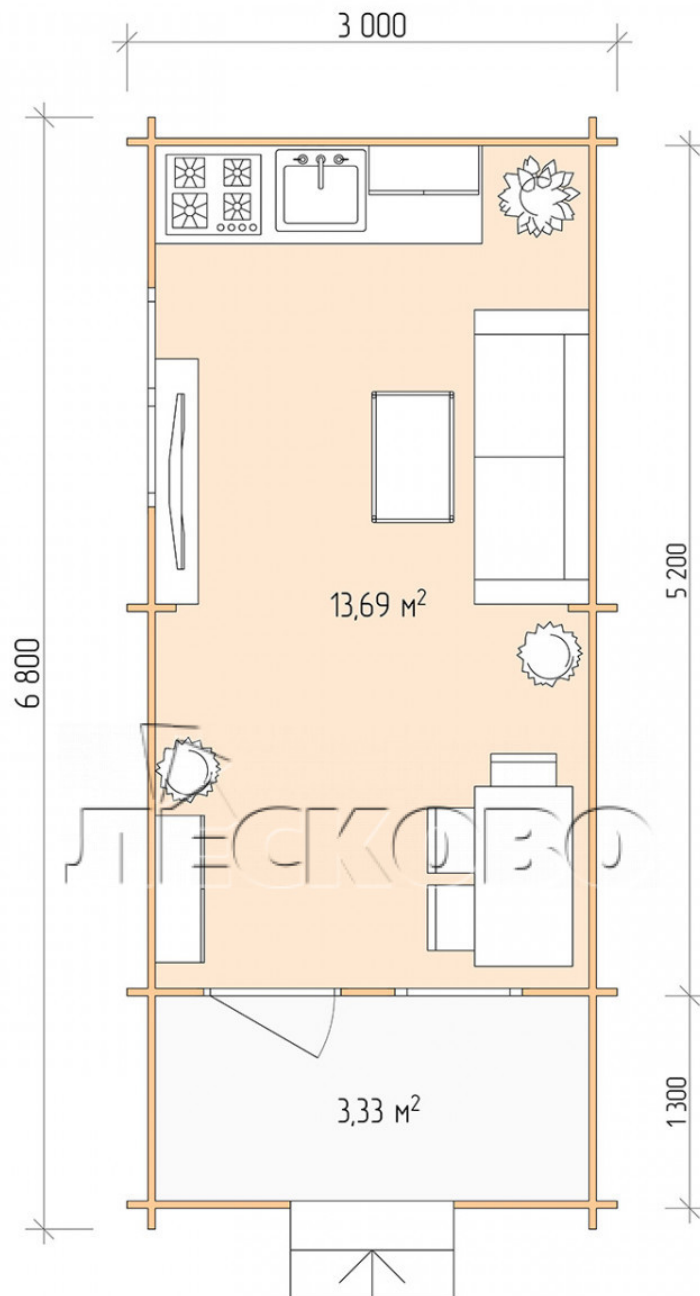

## Log Cabin "DSK" series 3×5.5

Project Dimensions

3 × 5.5 / 17.6 m<sup>2</sup>

Full house set

**3,102 €**

# Разрез

## House Kit

- Wall kit: 44 × 145mm mini-chamber drying chamber with bowls for the project. The material of the tree is spruce, pine (GOST 8486). Humidity 12-14%. The height of the walls is 2.16 m;
- Logs, lower harness: board 45 × 145 mm chamber drying 10-12%;
- Floors: floorboard 35 mm, Chamber drying;
- Ceiling: imitation of a bar 20 × 135 mm, Chamber drying;
- Wooden windows, glass 4 mm, Single. Treatment with a colorless antiseptic. Hardware;

0.87×0.78 м.1 шт.

1.34×0.91 м.1 шт.

- Wooden doors;

0.84×1.885 м.

glass.1 шт.

7. Platbands: dry planed board 20 × 100 mm;

8. Roof: shingles.

9. Skirting board 35 mm.