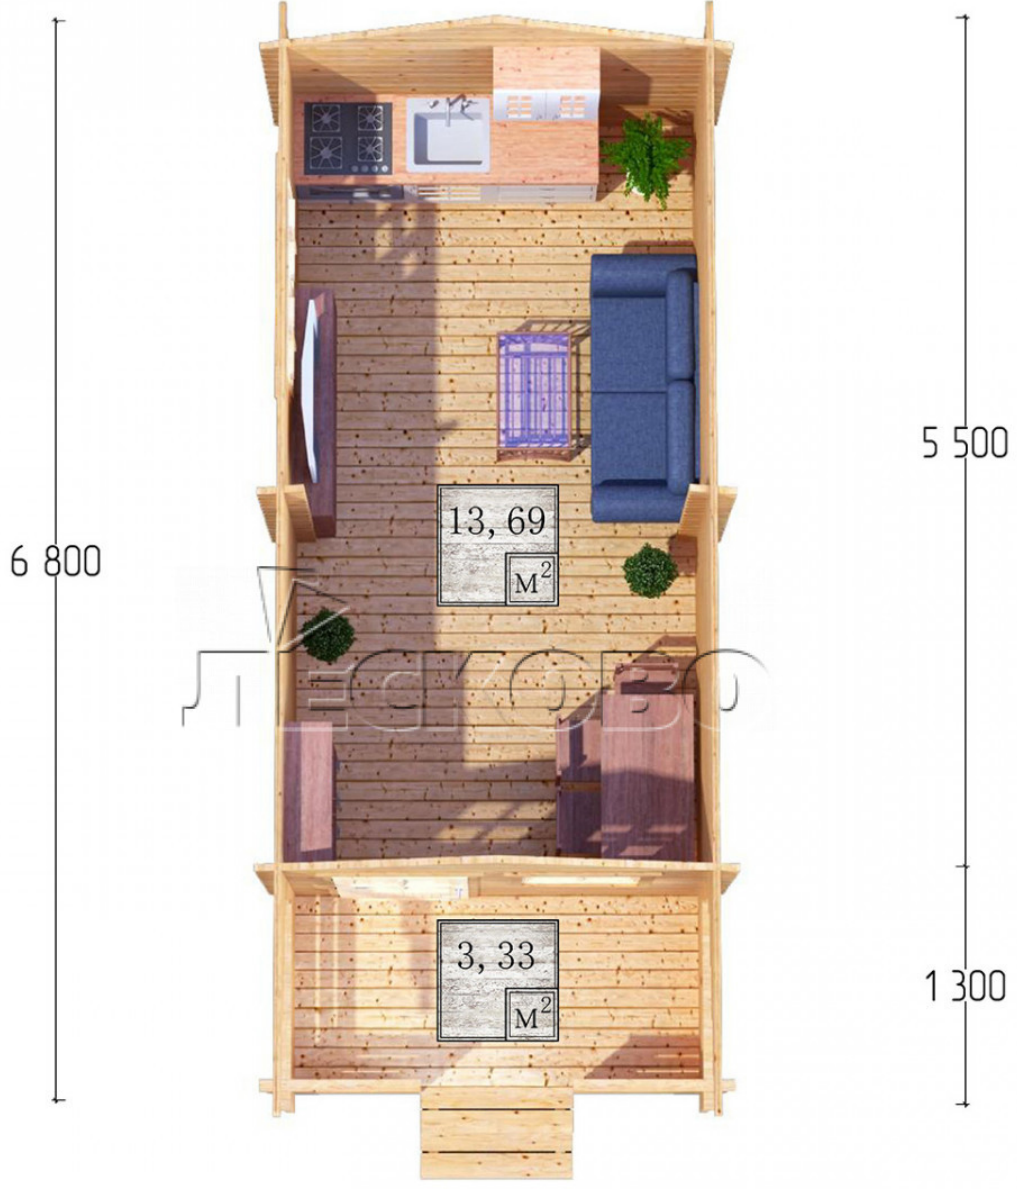

3 000

6 800

5 500

13,69
M²

3,33
M²

1 300