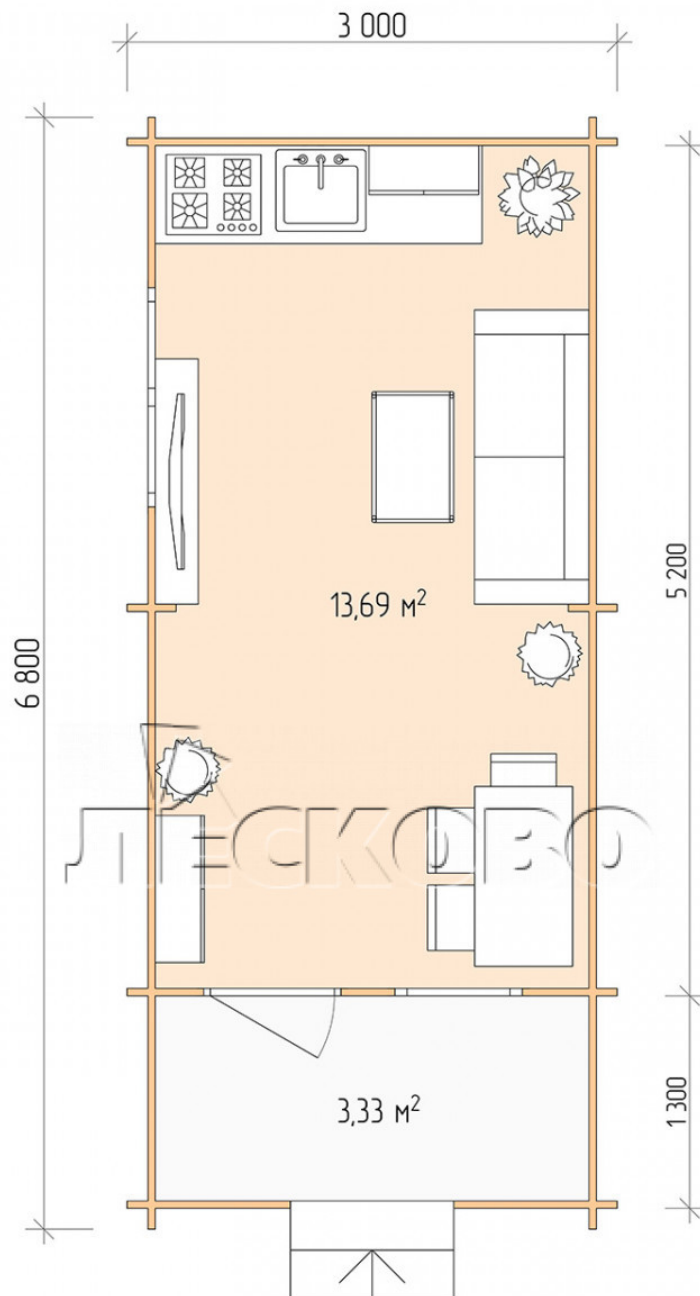

Log Cabin "DSK" series 3x5.5

Project Dimensions

3 × 5.5 / 17.6 m²

Full house set

3,643 €

Timber

45 MM

65 MM
+ 805 €

Project planning

3 000

6 800

5 500

13,69
M²

3,33
M²

1 300

Разрез

House Kit

- Wall kit: 44 × 145mm mini-chamber drying chamber with bowls for the project. The material of the tree is spruce, pine (GOST 8486). Humidity 12-14%. The height of the walls is 2.16 m;
- Logs, lower harness: board 45 × 145 mm chamber drying 10-12%;
- Floors: floorboard 35 mm, Chamber drying;
- Ceiling: imitation of a bar 20 × 135 mm, Chamber drying;
- Wooden windows, glass 4 mm, Single. Treatment with a colorless antiseptic. Hardware;

0.87×0.78 м.1 шт.

1.34×0.91 м.1 шт.

- Wooden doors;

0.84×1.885 м.

glass.1 шт.

7. Platbands: dry planed board 20 × 100 mm;

8. Roof: shingles.

9. Skirting board 35 mm.