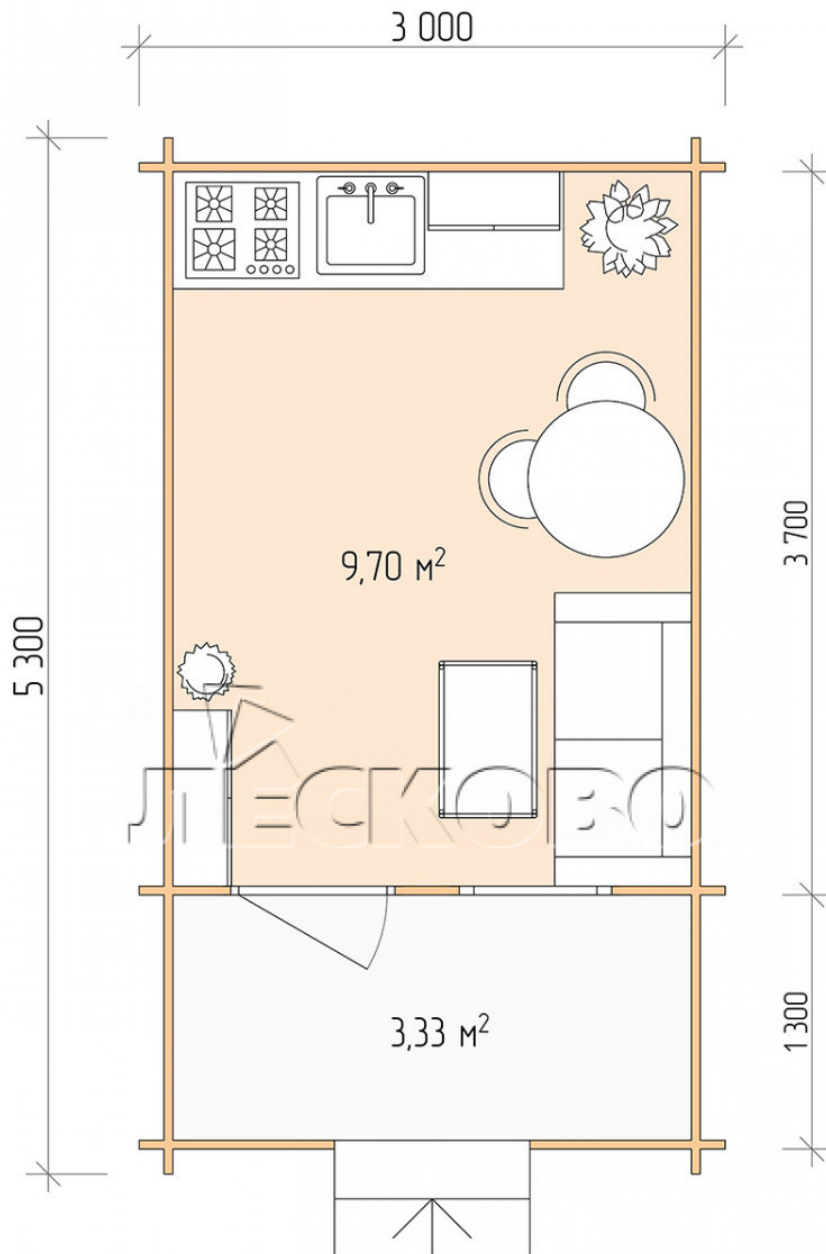

Log Cabin "DSK" series 3×4

Project Dimensions

3 × 4 / 13.5 m²

Full house set

2,529 €

Timber

45 MM

65 MM
+ 570 €

Project planning

Разрез

House Kit

- Wall kit: 44 × 145mm mini-chamber drying chamber with bowls for the project. The material of the tree is spruce, pine (GOST 8486). Humidity 12-14%. The height of the walls is 2.16 m;
- Logs, lower harness: board 45 × 145 mm chamber drying 10-12%;
- Floors: floorboard 35 mm, Chamber drying;
- Ceiling: imitation of a bar 20 × 135 mm, Chamber drying;
- Wooden windows, glass 4 mm, Single. Treatment with a colorless antiseptic. Hardware;

0.87×0.78 м.1 шт.

- Wooden doors;

0.84×1.885 м.

glass.1 шт.

7. Platbands: dry planed board 20 × 100 mm;

8. Roof: shingles.

9. Skirting board 35 mm.

+7 (4942) 499-770