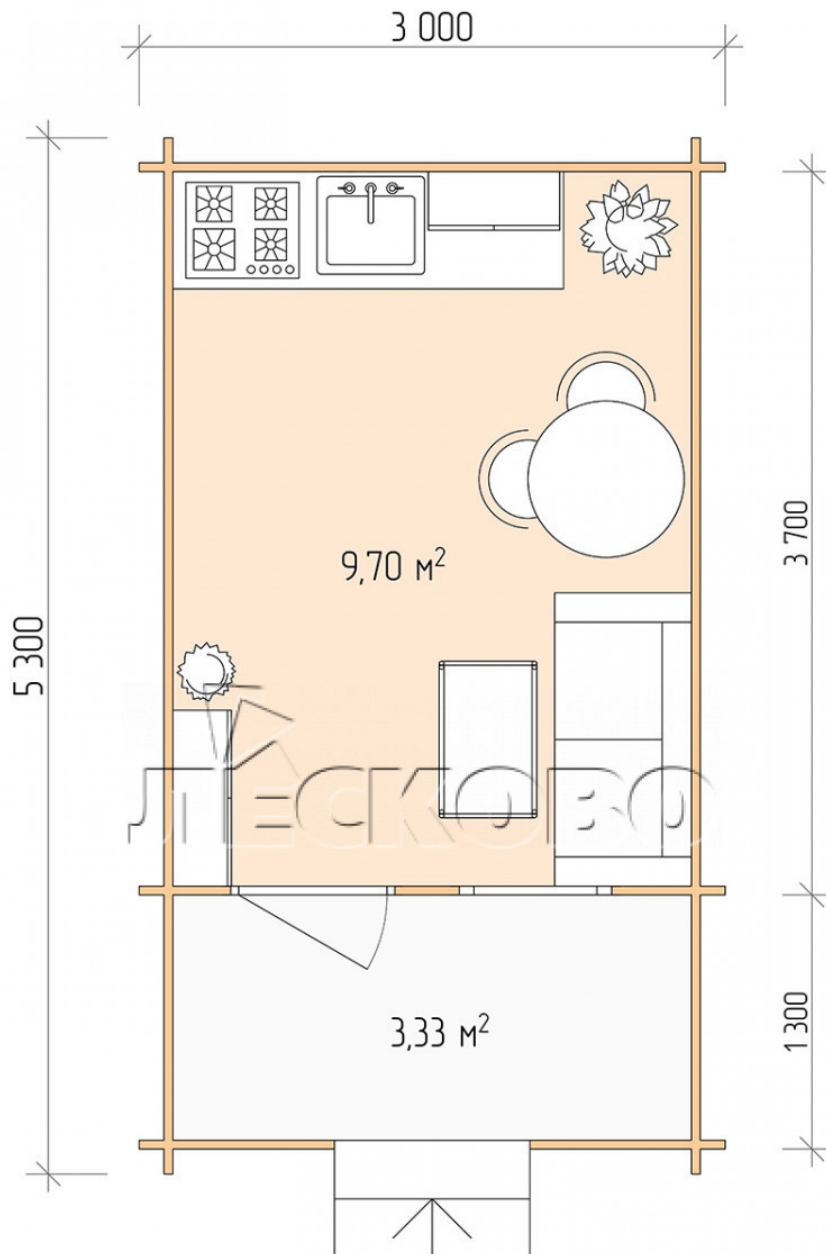

Log Cabin "DSK" series 3×4

Project Dimensions

3 × 4 / 13.5 m²

Full house set

3,008 €

Timber

45 MM

65 MM
+ 692 €

Project planning

Разрез

House Kit

- Wall kit: 44 × 145mm mini-chamber drying chamber with bowls for the project. The material of the tree is spruce, pine (GOST 8486). Humidity 12-14%. The height of the walls is 2.16 m;
- Logs, lower harness: board 45 × 145 mm chamber drying 10-12%;
- Floors: floorboard 35 mm, Chamber drying;
- Ceiling: imitation of a bar 20 × 135 mm, Chamber drying;
- Wooden windows, glass 4 mm, Single. Treatment with a colorless antiseptic. Hardware;

0.87×0.78 м.1 шт.

- Wooden doors;

0.84×1.885 м.

glass.1 шт.

7. Platbands: dry planed board 20 × 100 mm;

8. Roof: shingles.

9. Skirting board 35 mm.

+7 (4942) 499-770