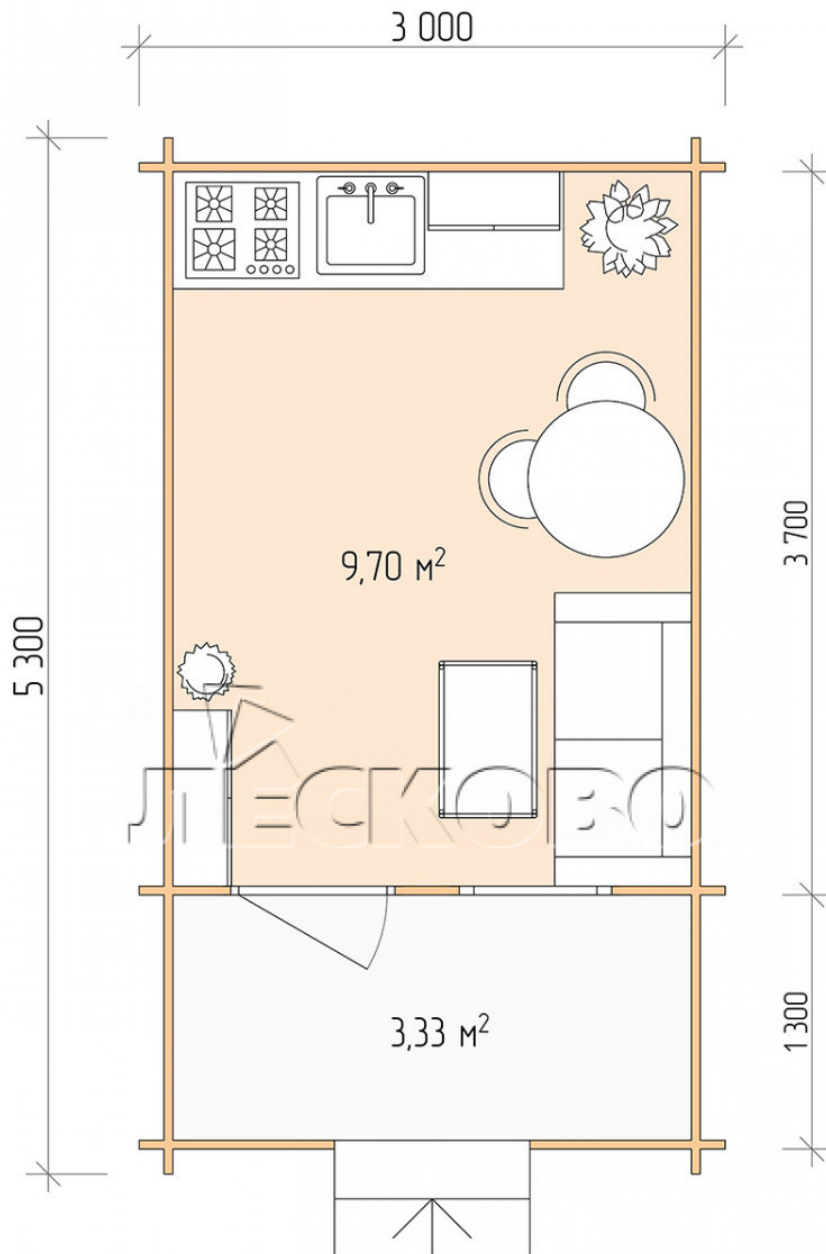

## Log Cabin "DSK" series 3×4

Project Dimensions

3 × 4 / 13.5 m<sup>2</sup>

Full house set

**2,402 €**

### Timber

45 MM

65 MM  
+ 542 €

# Разрез

## House Kit

- Wall kit: 44 × 145mm mini-chamber drying chamber with bowls for the project. The material of the tree is spruce, pine (GOST 8486). Humidity 12-14%. The height of the walls is 2.16 m;
- Logs, lower harness: board 45 × 145 mm chamber drying 10-12%;
- Floors: floorboard 35 mm, Chamber drying;
- Ceiling: imitation of a bar 20 × 135 mm, Chamber drying;
- Wooden windows, glass 4 mm, Single. Treatment with a colorless antiseptic. Hardware;