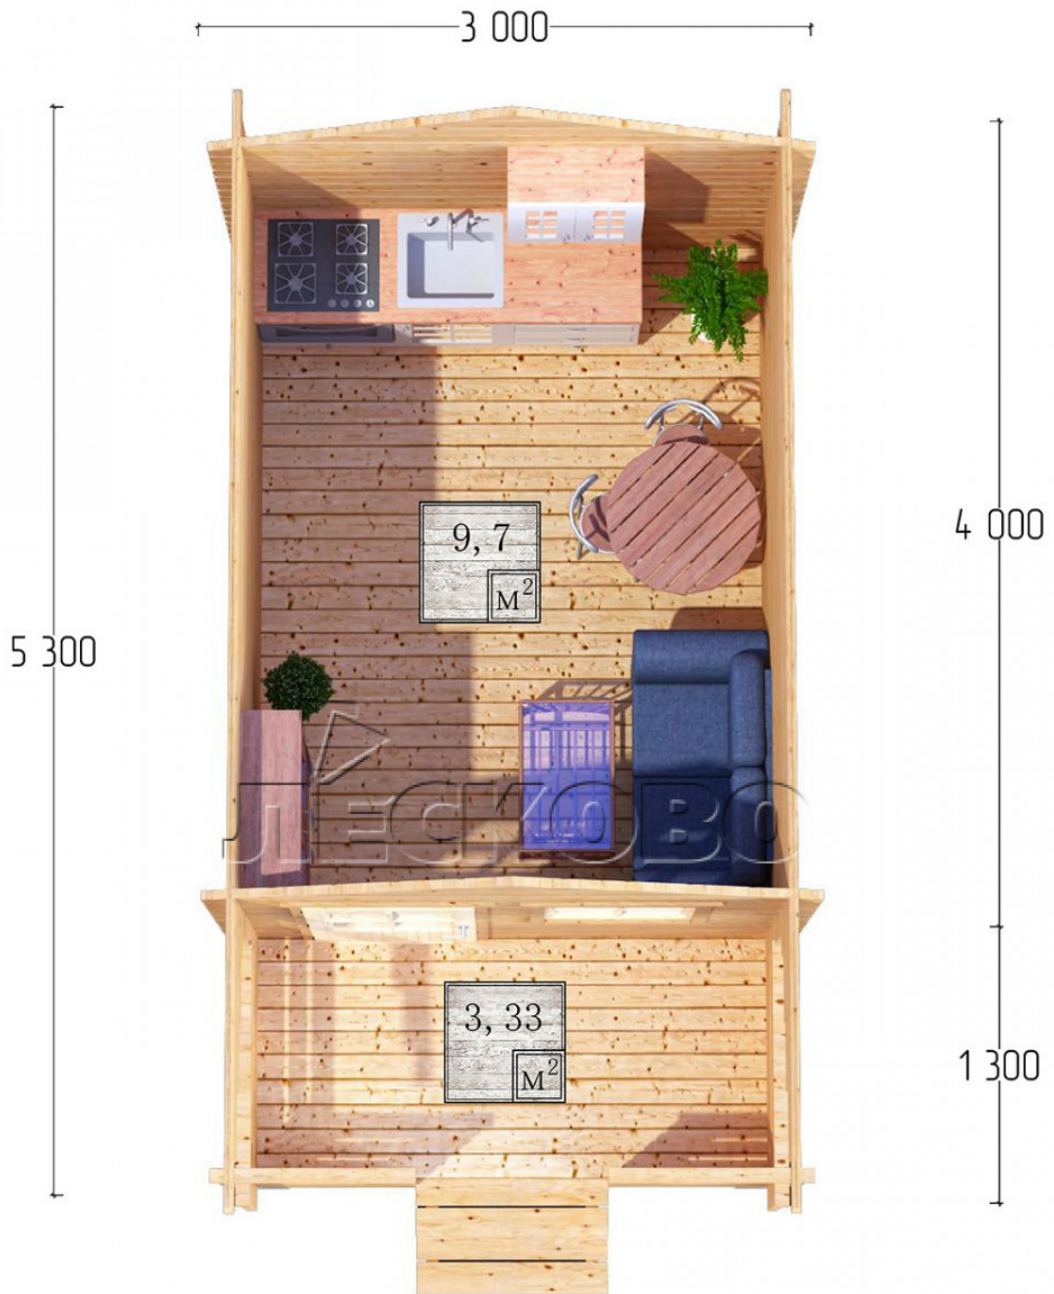

Log Cabin "DSK" series 3×4

Project Dimensions

3 × 4 / 13.5 m²

Full house set

3,008 €

Timber

45 MM

65 MM
+ 692 €

Project planning

Разрез

House Kit

- Wall kit: 44 × 145mm mini-chamber drying chamber with bowls for the project. The material of the tree is spruce, pine (GOST 8486). Humidity 12-14%. The height of the walls is 2.16 m;
- Logs, lower harness: board 45 × 145 mm chamber drying 10-12%;
- Floors: floorboard 35 mm, Chamber drying;
- Ceiling: imitation of a bar 20 × 135 mm, Chamber drying;
- Wooden windows, glass 4 mm, Single. Treatment with a colorless antiseptic. Hardware;

0.87×0.78 м.1 шт.

- Wooden doors;

0.84×1.885 м.

glass.1 шт.

7. Platbands: dry planed board 20 × 100 mm;

8. Roof: shingles.

9. Skirting board 35 mm.

+7 (4942) 499-770