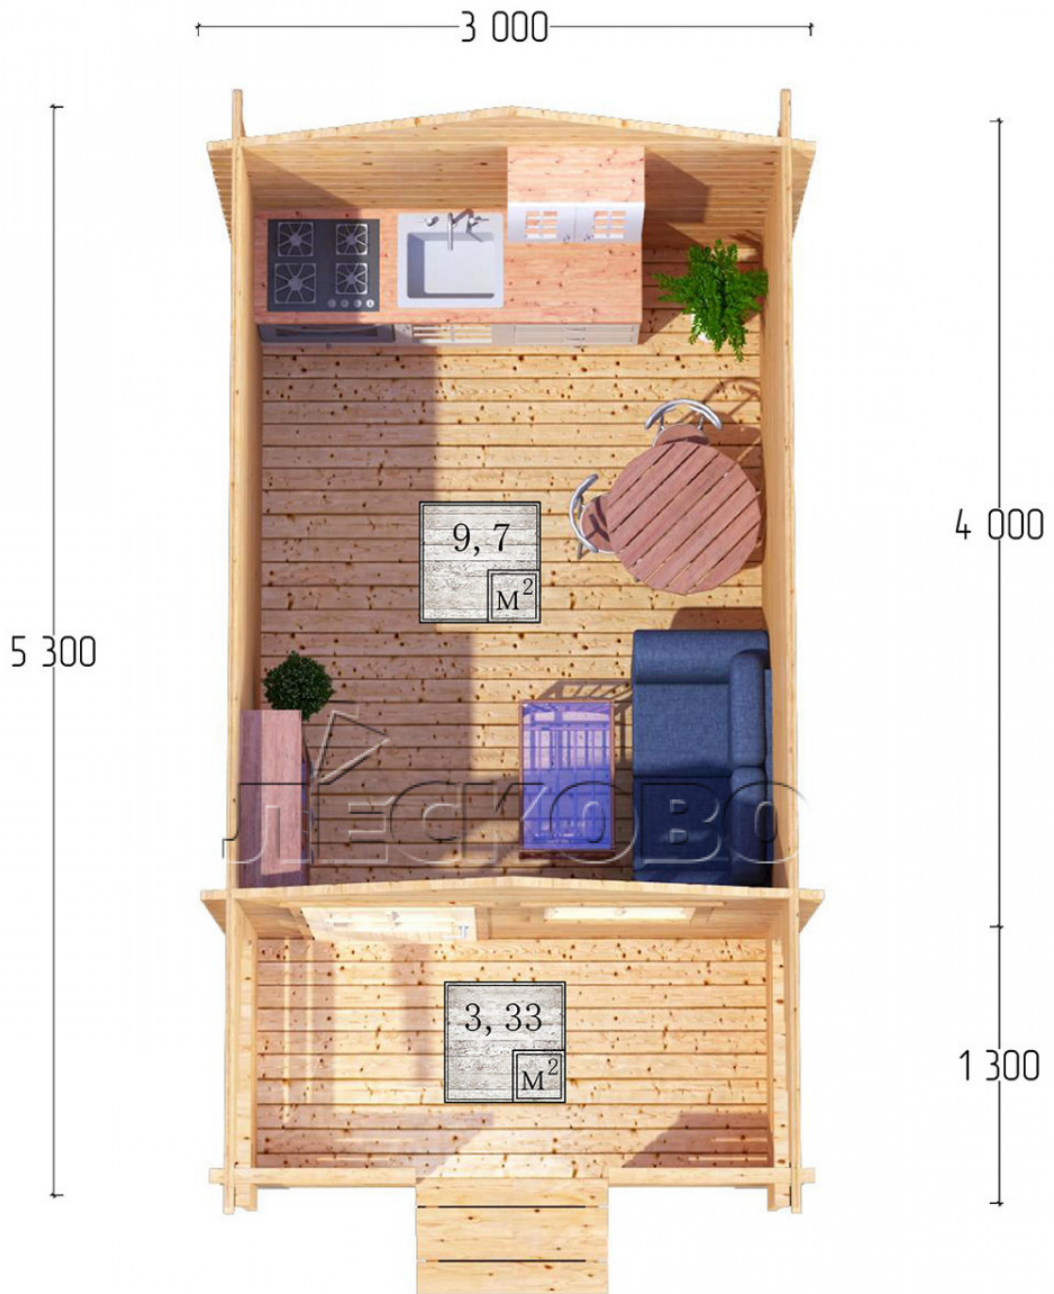

Log Cabin "DSK" series 3×4

Project Dimensions

3 × 4 / 13.5 m²

Full house set

2,529 €

Timber

45 MM

65 MM
+ 570 €

Project planning

Разрез

House Kit

- Wall kit: 44 × 145mm mini-chamber drying chamber with bowls for the project. The material of the tree is spruce, pine (GOST 8486). Humidity 12-14%. The height of the walls is 2.16 m;
- Logs, lower harness: board 45 × 145 mm chamber drying 10-12%;
- Floors: floorboard 35 mm, Chamber drying;
- Ceiling: imitation of a bar 20 × 135 mm, Chamber drying;
- Wooden windows, glass 4 mm, Single. Treatment with a colorless antiseptic. Hardware;

0.87×0.78 м.1 шт.

- Wooden doors;

0.84×1.885 м.

glass.1 шт.

7. Platbands: dry planed board 20 × 100 mm;

8. Roof: shingles.

9. Skirting board 35 mm.

+7 (4942) 499-770