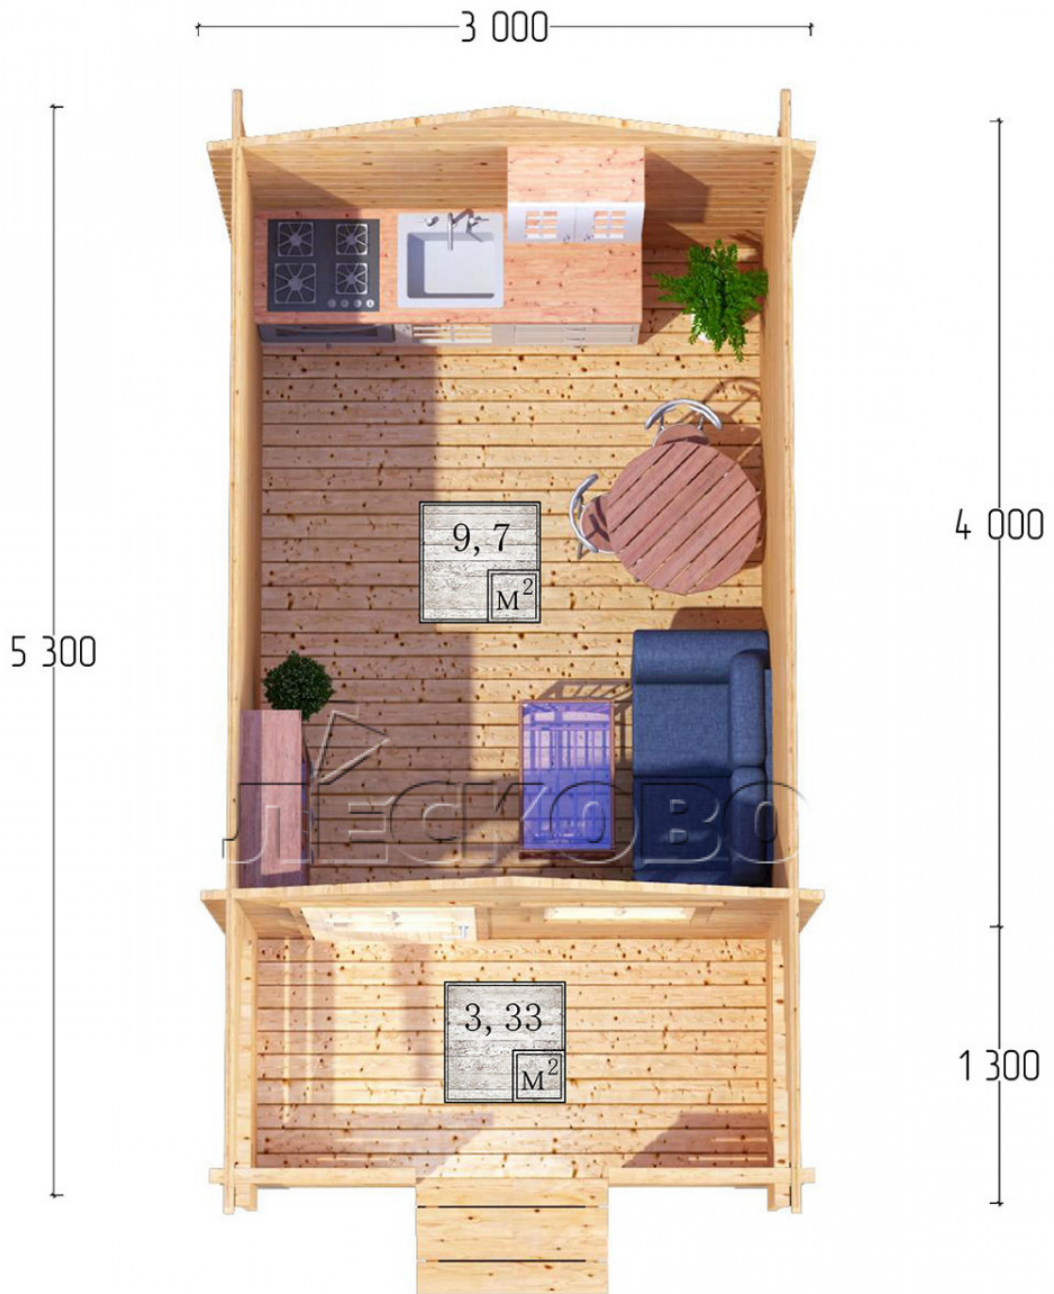

## Log Cabin "DSK" series 3×4

Project Dimensions

3 × 4 / 13.5 m<sup>2</sup>

Full house set

**2,402 €**

### Timber

45 MM

65 MM  
+ 542 €

# Разрез

## House Kit

- Wall kit: 44 × 145mm mini-chamber drying chamber with bowls for the project. The material of the tree is spruce, pine (GOST 8486). Humidity 12-14%. The height of the walls is 2.16 m;
- Logs, lower harness: board 45 × 145 mm chamber drying 10-12%;
- Floors: floorboard 35 mm, Chamber drying;
- Ceiling: imitation of a bar 20 × 135 mm, Chamber drying;
- Wooden windows, glass 4 mm, Single. Treatment with a colorless antiseptic. Hardware;