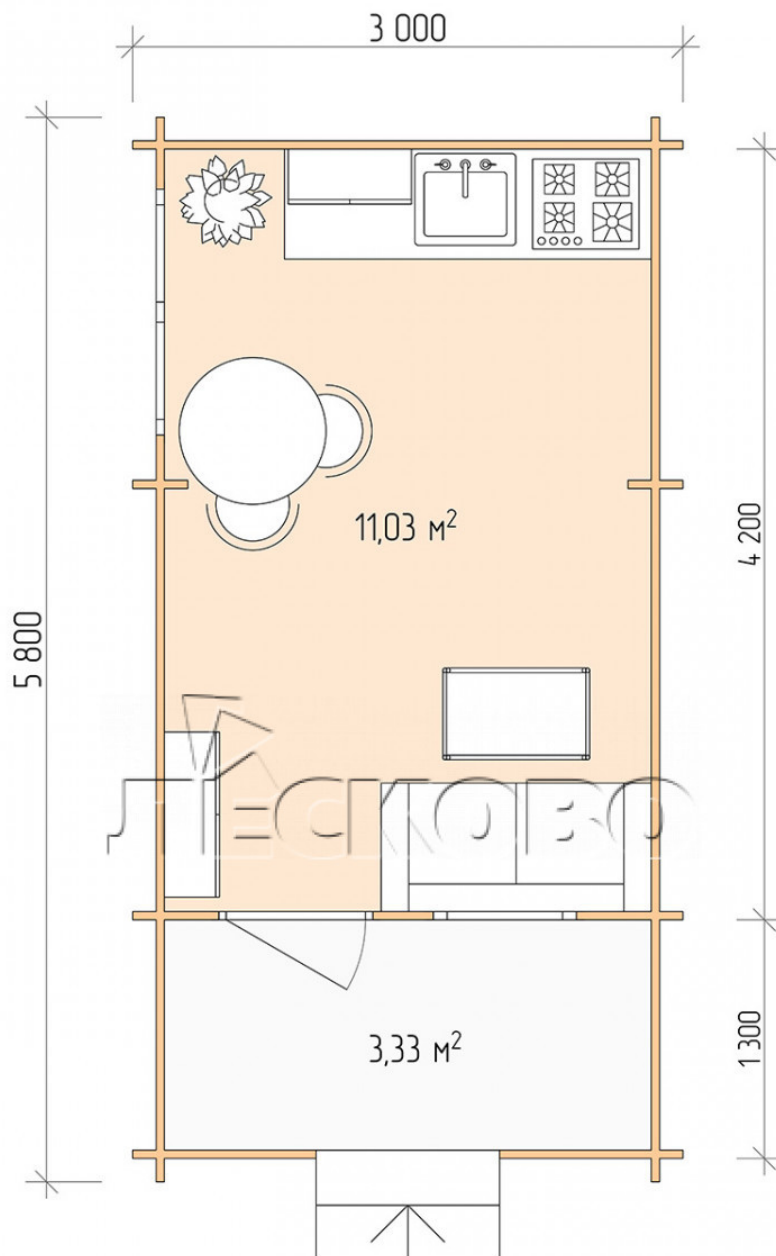

Log Cabin "DSK" series 3×4.5

Project Dimensions

3 × 4.5 / 14.9 m²

Full house set

2,756 €

Timber

45 MM

65 MM
+ 596 €

Project planning

3 000

5 800

11,03
M²

4 500

3,33
M²

1 300

Разрез

House Kit

- Wall kit: 44 × 145mm mini-chamber drying chamber with bowls for the project. The material of the tree is spruce, pine (GOST 8486). Humidity 12-14%. The height of the walls is 2.16 m;
- Logs, lower harness: board 45 × 145 mm chamber drying 10-12%;
- Floors: floorboard 35 mm, Chamber drying;
- Ceiling: imitation of a bar 20 × 135 mm, Chamber drying;
- Wooden windows, glass 4 mm, Single. Treatment with a colorless antiseptic. Hardware;

0.87×0.78 м.1 шт.

1.34×0.91 м.1 шт.

- Wooden doors;

0.84×1.885 м.

glass.1 шт.

7. Platbands: dry planed board 20 × 100 mm;

8. Roof: shingles.

9. Skirting board 35 mm.