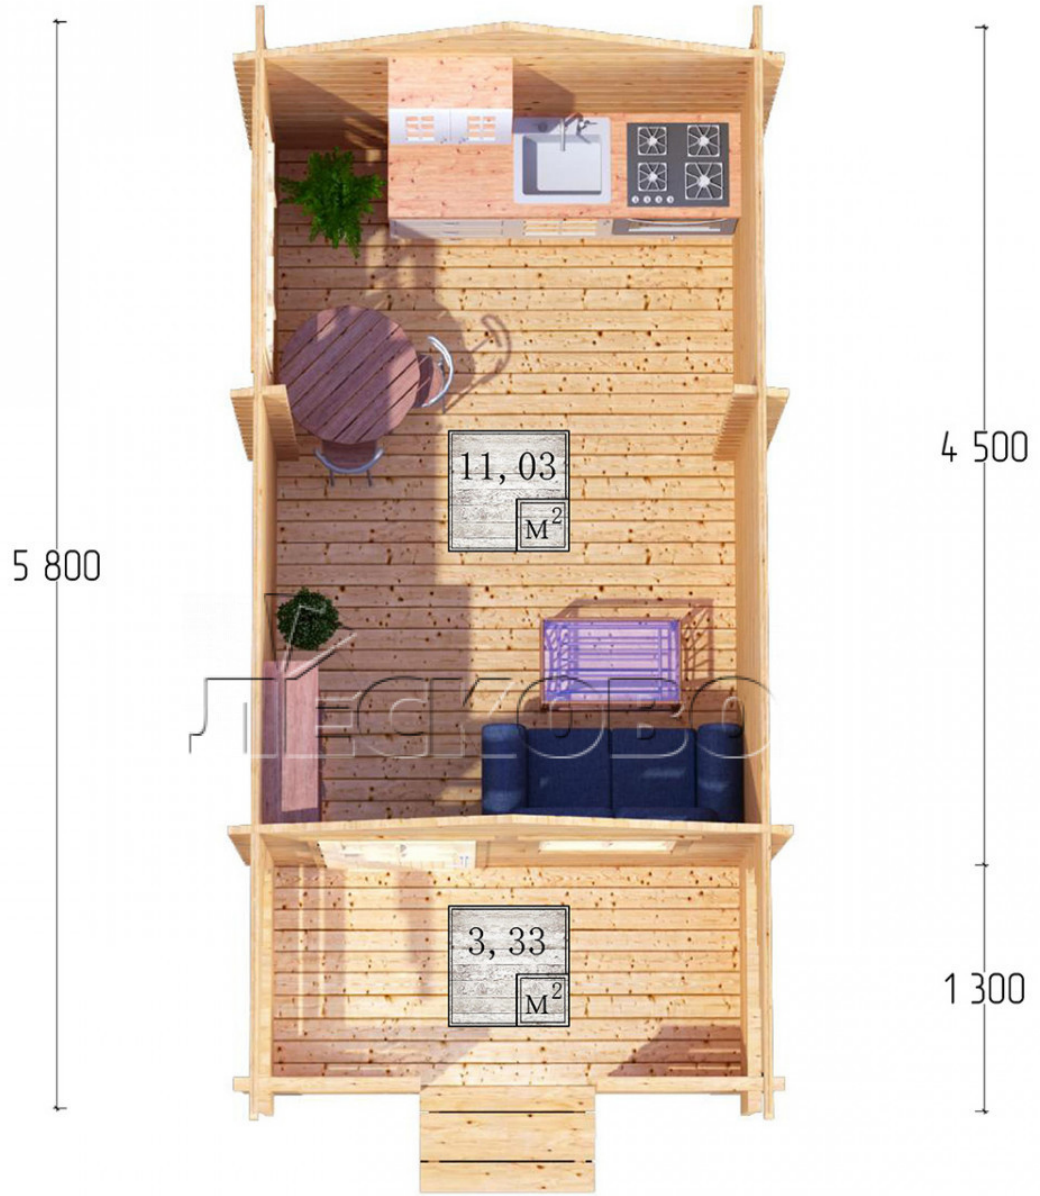

## Log Cabin "DSK" series 3×4.5

Project Dimensions

3 × 4.5 / 14.9 m<sup>2</sup>

Full house set

**2,657 €**

### Timber

45 MM

65 MM  
+ 575 €

# Разрез

## House Kit

- Wall kit: 44 × 145mm mini-chamber drying chamber with bowls for the project. The material of the tree is spruce, pine (GOST 8486). Humidity 12-14%. The height of the walls is 2.16 m;
- Logs, lower harness: board 45 × 145 mm chamber drying 10-12%;
- Floors: floorboard 35 mm, Chamber drying;
- Ceiling: imitation of a bar 20 × 135 mm, Chamber drying;
- Wooden windows, glass 4 mm, Single. Treatment with a colorless antiseptic. Hardware;