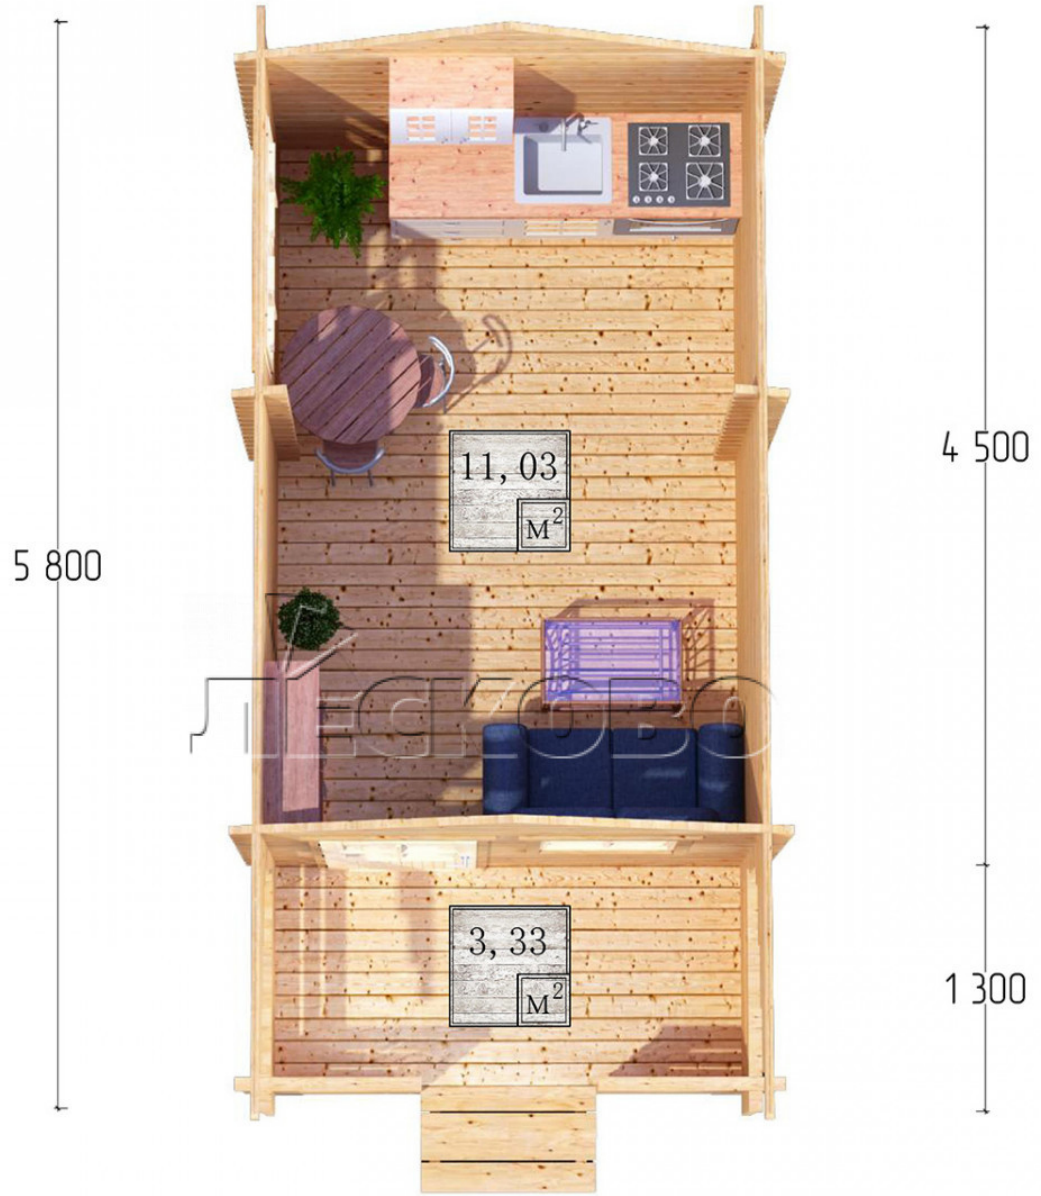

Log Cabin "DSK" series 3×4.5

Project Dimensions

3 × 4.5 / 14.9 m²

Full house set

2,756 €

Timber

45 MM

65 MM
+ 596 €

Project planning

3 000

5 800

11,03
M²

4 500

3,33
M²

1 300

Разрез

House Kit

- Wall kit: 44 × 145mm mini-chamber drying chamber with bowls for the project. The material of the tree is spruce, pine (GOST 8486). Humidity 12-14%. The height of the walls is 2.16 m;
- Logs, lower harness: board 45 × 145 mm chamber drying 10-12%;
- Floors: floorboard 35 mm, Chamber drying;
- Ceiling: imitation of a bar 20 × 135 mm, Chamber drying;
- Wooden windows, glass 4 mm, Single. Treatment with a colorless antiseptic. Hardware;

0.87×0.78 м.1 шт.

1.34×0.91 м.1 шт.

- Wooden doors;

0.84×1.885 м.

glass.1 шт.

7. Platbands: dry planed board 20 × 100 mm;

8. Roof: shingles.

9. Skirting board 35 mm.