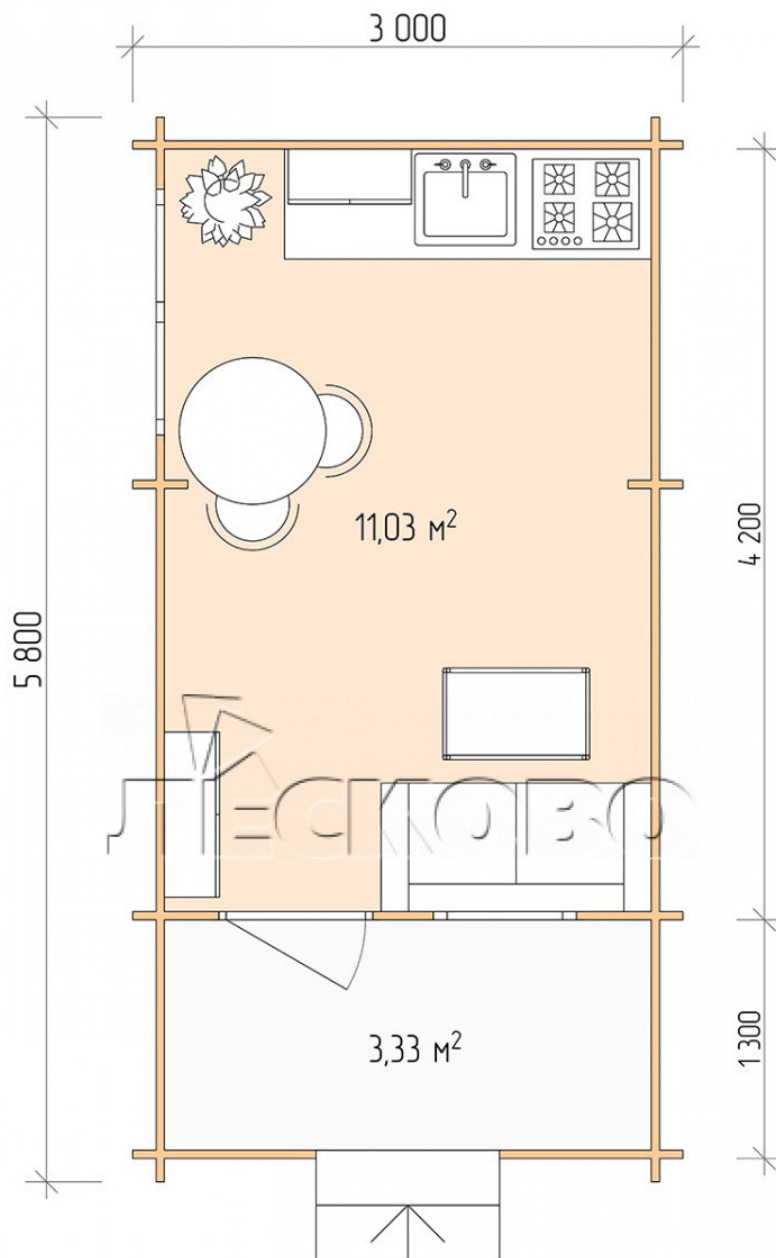

Log Cabin "DSK" series 3×4.5

Project Dimensions

3 × 4.5 / 14.9 m²

Full house set

3,250 €

Timber

45 MM

65 MM
+ 708 €

Project planning

3 000

5 800

4 500

1 300

11,03
M²

3,33
M²

Разрез

House Kit

- Wall kit: 44 × 145mm mini-chamber drying chamber with bowls for the project. The material of the tree is spruce, pine (GOST 8486). Humidity 12-14%. The height of the walls is 2.16 m;
- Logs, lower harness: board 45 × 145 mm chamber drying 10-12%;
- Floors: floorboard 35 mm, Chamber drying;
- Ceiling: imitation of a bar 20 × 135 mm, Chamber drying;
- Wooden windows, glass 4 mm, Single. Treatment with a colorless antiseptic. Hardware;

0.87×0.78 м.1 шт.

1.34×0.91 м.1 шт.

- Wooden doors;

0.84×1.885 м.

glass.1 шт.

7. Platbands: dry planed board 20 × 100 mm;

8. Roof: shingles.

9. Skirting board 35 mm.