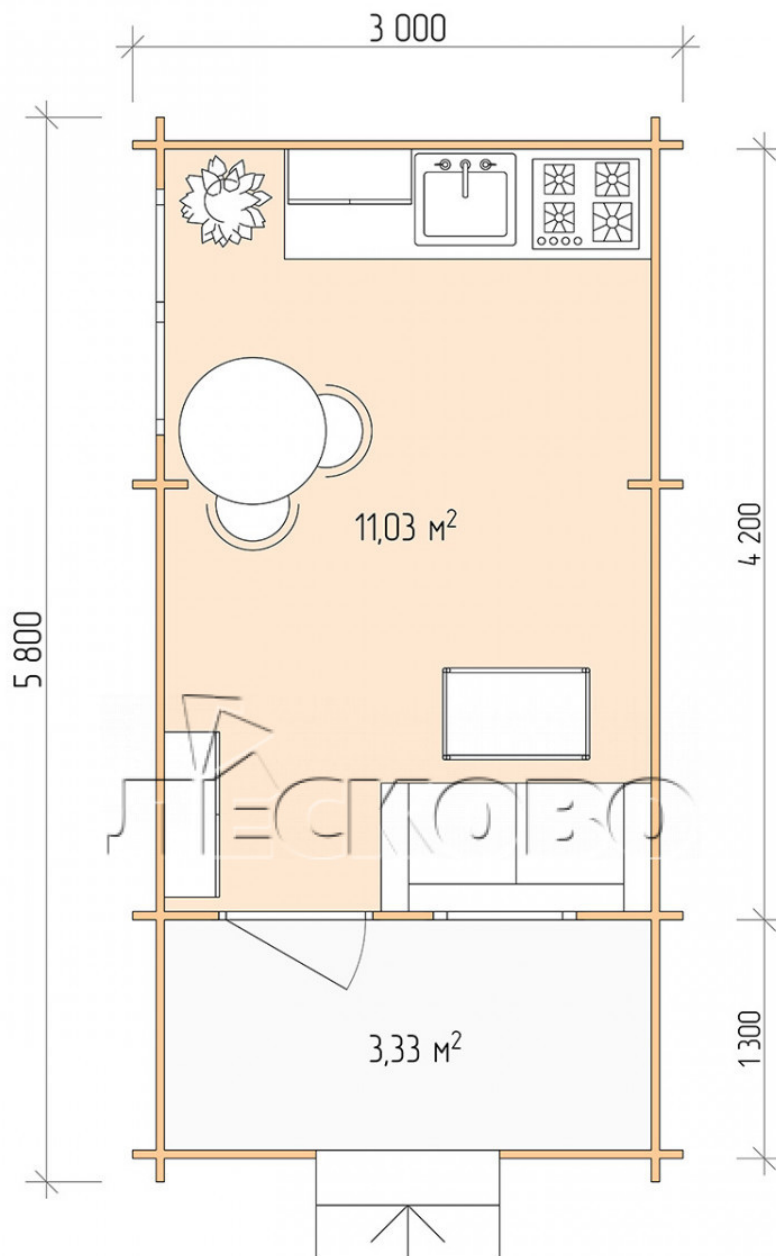

House Kit

- Wall kit: 44 × 145mm mini-chamber drying chamber with bowls for the project. The material of the tree is spruce, pine (GOST 8486). Humidity 12-14%. The height of the walls is 2.16 m;
- Logs, lower harness: board 45 × 145 mm chamber drying 10-12%;
- Floors: floorboard 35 mm, Chamber drying;
- Ceiling: imitation of a bar 20 × 135 mm, Chamber drying;
- Wooden windows, glass 4 mm, Single. Treatment with a colorless antiseptic. Hardware;