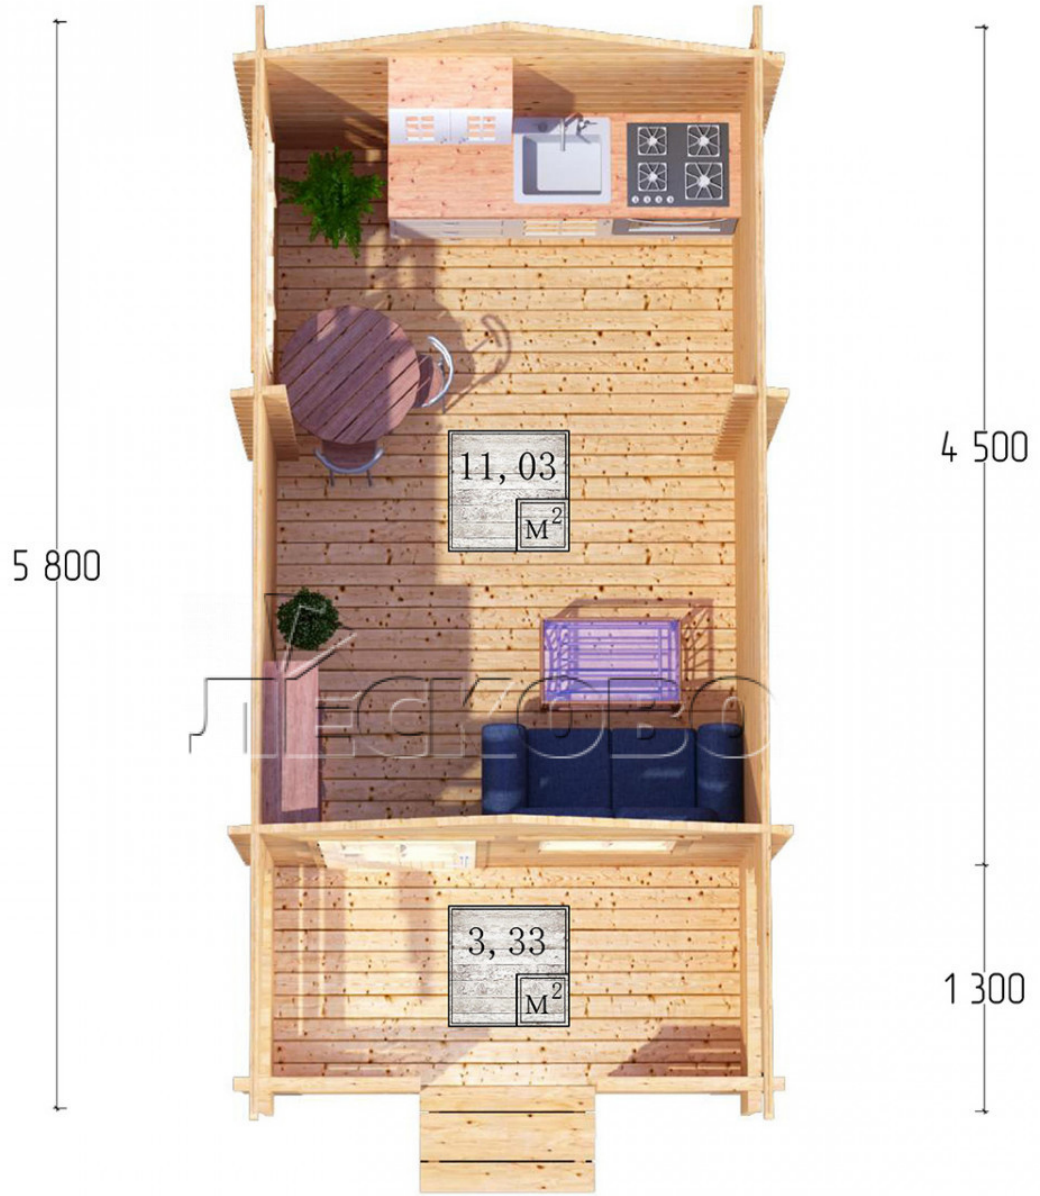

Log Cabin "DSK" series 3×4.5

Project Dimensions

3 × 4.5 / 14.9 m²

Full house set

3,313 €

Timber

45 MM

65 MM
+ 721 €

Project planning

3 000

5 800

4 500

1 300

11,03
M²

3,33
M²

Разрез

House Kit

- Wall kit: 44 × 145mm mini-chamber drying chamber with bowls for the project. The material of the tree is spruce, pine (GOST 8486). Humidity 12-14%. The height of the walls is 2.16 m;
- Logs, lower harness: board 45 × 145 mm chamber drying 10-12%;
- Floors: floorboard 35 mm, Chamber drying;
- Ceiling: imitation of a bar 20 × 135 mm, Chamber drying;
- Wooden windows, glass 4 mm, Single. Treatment with a colorless antiseptic. Hardware;

0.87×0.78 м.1 шт.

1.34×0.91 м.1 шт.

- Wooden doors;

0.84×1.885 м.

glass.1 шт.

7. Platbands: dry planed board 20 × 100 mm;

8. Roof: shingles.

9. Skirting board 35 mm.