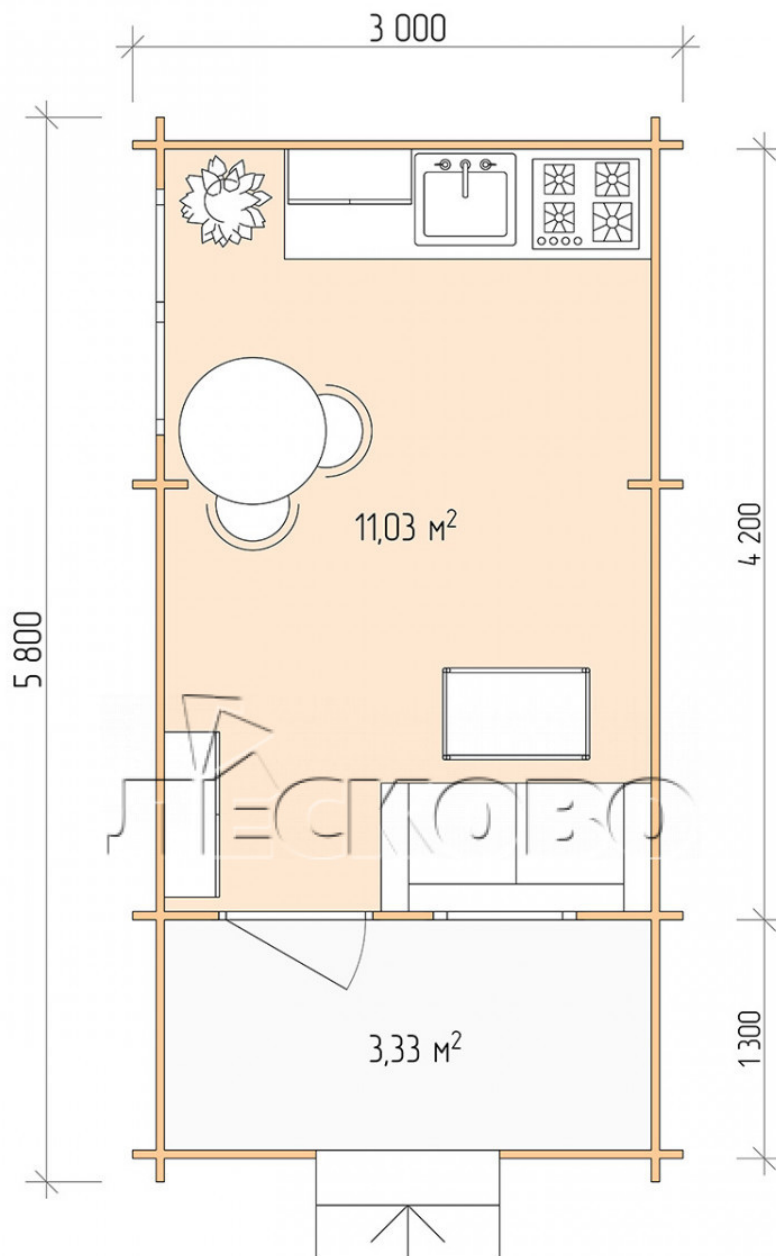

Log Cabin "DSK" series 3×4.5

Project Dimensions

3 × 4.5 / 14.9 m²

Full house set

3,313 €

Timber

45 MM

65 MM
+ 721 €

Project planning

3 000

5 800

4 500

1 300

11,03
M²

3,33
M²

Разрез

House Kit

- Wall kit: 44 × 145mm mini-chamber drying chamber with bowls for the project. The material of the tree is spruce, pine (GOST 8486). Humidity 12-14%. The height of the walls is 2.16 m;
- Logs, lower harness: board 45 × 145 mm chamber drying 10-12%;
- Floors: floorboard 35 mm, Chamber drying;
- Ceiling: imitation of a bar 20 × 135 mm, Chamber drying;
- Wooden windows, glass 4 mm, Single. Treatment with a colorless antiseptic. Hardware;

0.87×0.78 м.1 шт.

1.34×0.91 м.1 шт.

- Wooden doors;

0.84×1.885 м.

glass.1 шт.

7. Platbands: dry planed board 20 × 100 mm;

8. Roof: shingles.

9. Skirting board 35 mm.