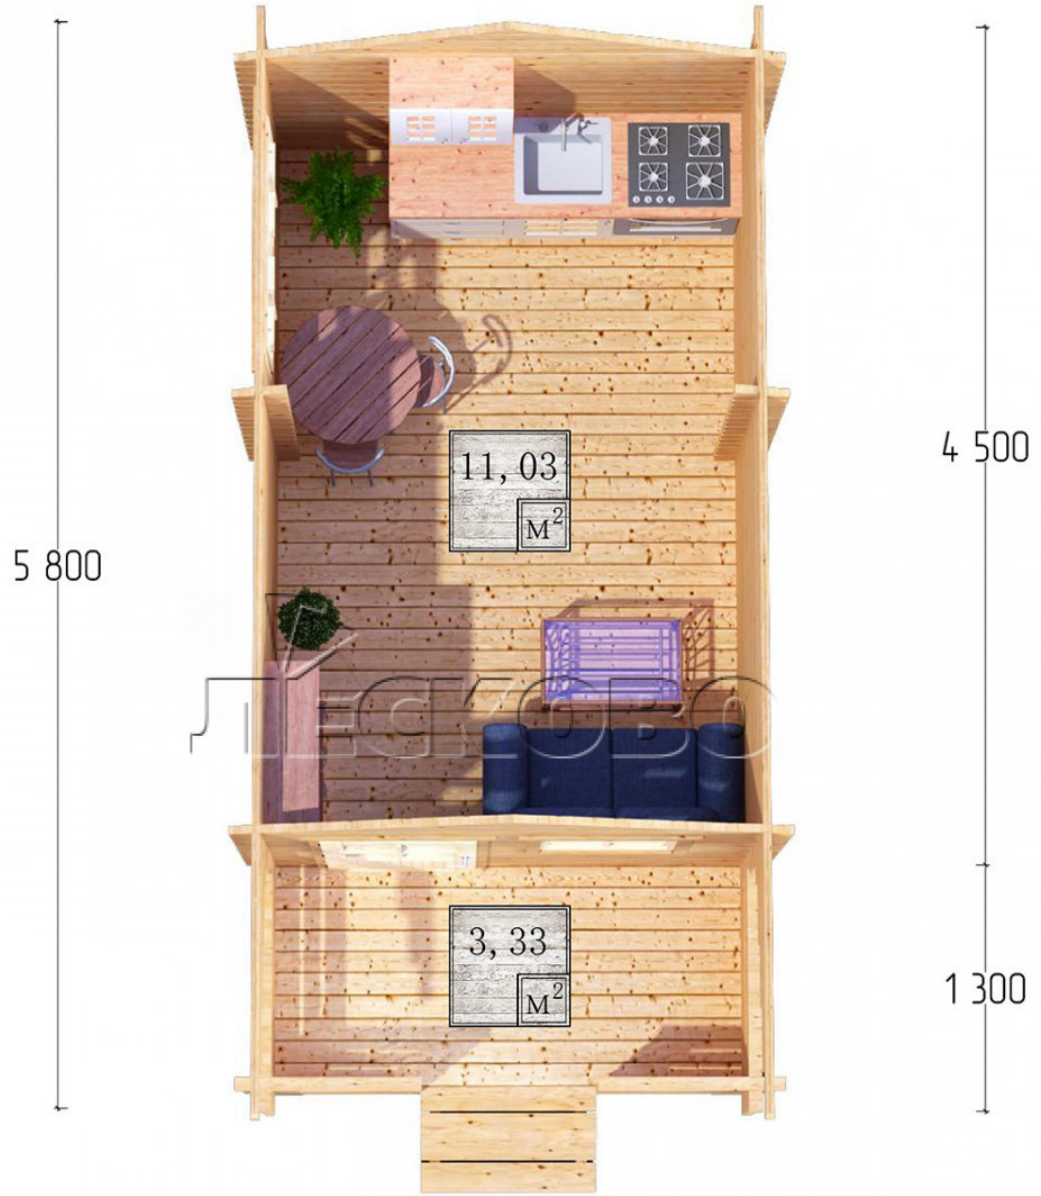

Log Cabin "DSK" series 3×4.5

Project Dimensions

3 × 4.5 / 14.9 m²

Full house set

3,250 €

Timber

45 MM

65 MM
+ 708 €

Project planning

3 000

5 800

4 500

1 300

11,03
M²

3,33
M²

Разрез

House Kit

- Wall kit: 44 × 145mm mini-chamber drying chamber with bowls for the project. The material of the tree is spruce, pine (GOST 8486). Humidity 12-14%. The height of the walls is 2.16 m;
- Logs, lower harness: board 45 × 145 mm chamber drying 10-12%;
- Floors: floorboard 35 mm, Chamber drying;
- Ceiling: imitation of a bar 20 × 135 mm, Chamber drying;
- Wooden windows, glass 4 mm, Single. Treatment with a colorless antiseptic. Hardware;

0.87×0.78 м.1 шт.

1.34×0.91 м.1 шт.

- Wooden doors;

0.84×1.885 м.

glass.1 шт.

7. Platbands: dry planed board 20 × 100 mm;

8. Roof: shingles.

9. Skirting board 35 mm.