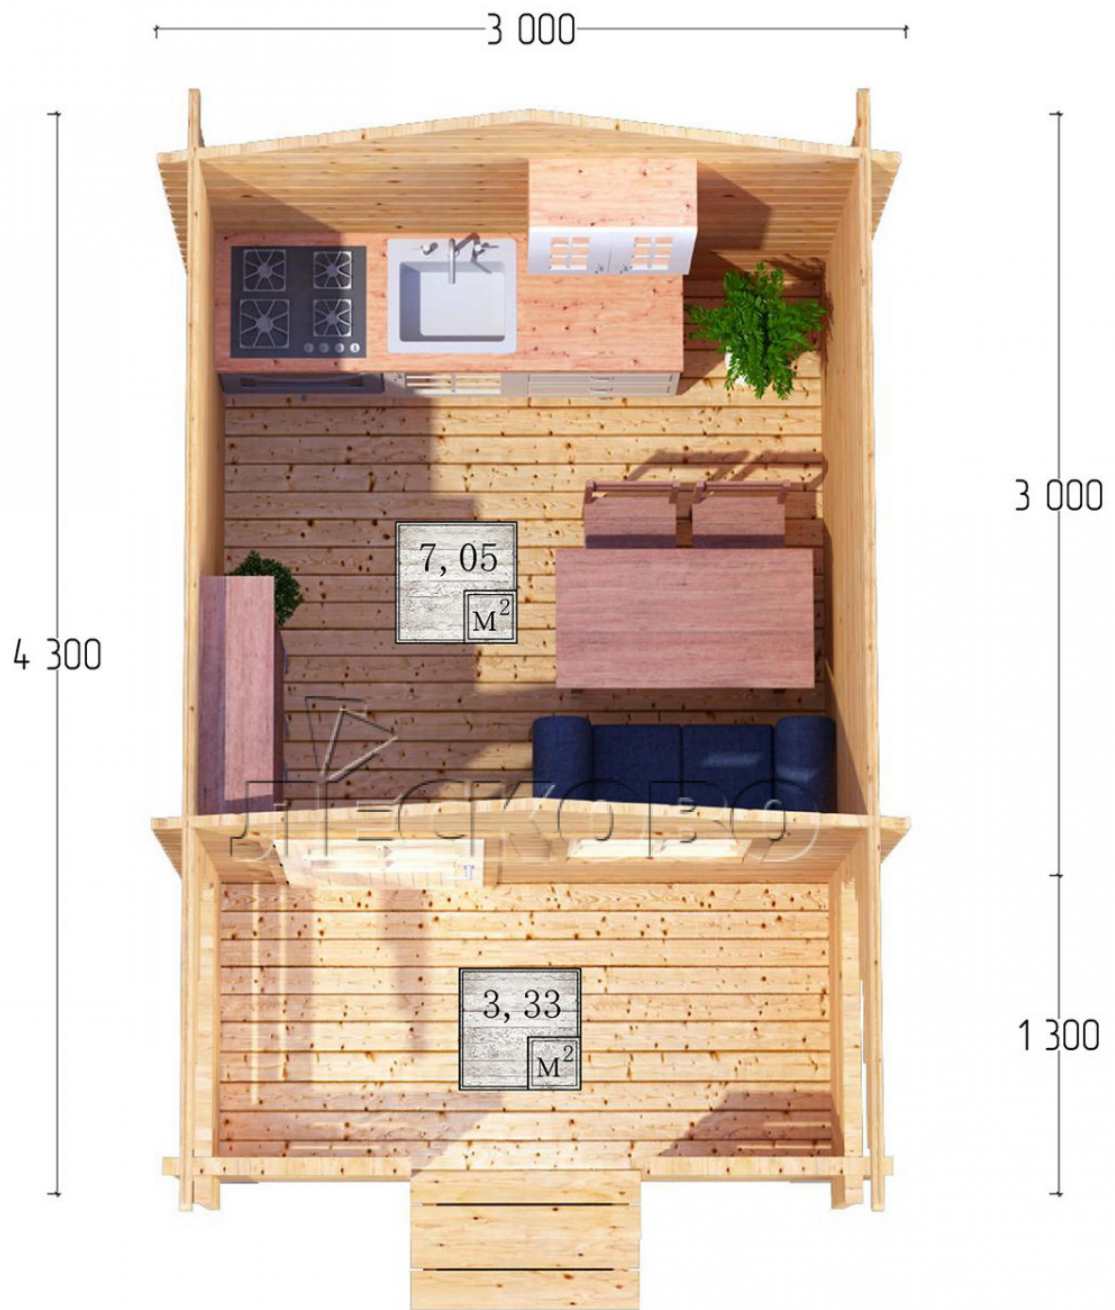

Log Cabin "DSK" series 3×3

Project Dimensions

3 × 3 / 10.8 m²

Full house set

2,601 €

Timber

45 MM

65 MM
+ 599 €

Project planning

Разрез

House Kit

- Wall kit: 44 × 145mm mini-chamber drying chamber with bowls for the project. The material of the tree is spruce, pine (GOST 8486). Humidity 12-14%. The height of the walls is 2.16 m;
- Logs, lower harness: board 45 × 145 mm chamber drying 10-12%;
- Floors: floorboard 35 mm, Chamber drying;
- Ceiling: imitation of a bar 20 × 135 mm, Chamber drying;
- Wooden windows, glass 4 mm, Single. Treatment with a colorless antiseptic. Hardware;

0.87×0.78 м.1 шт.

- Wooden doors;

0.84×1.885 м.

glass.1 шт.

7. Platbands: dry planed board 20 × 100 mm;

8. Roof: shingles.

9. Skirting board 35 mm.

+7 (4942) 499-770