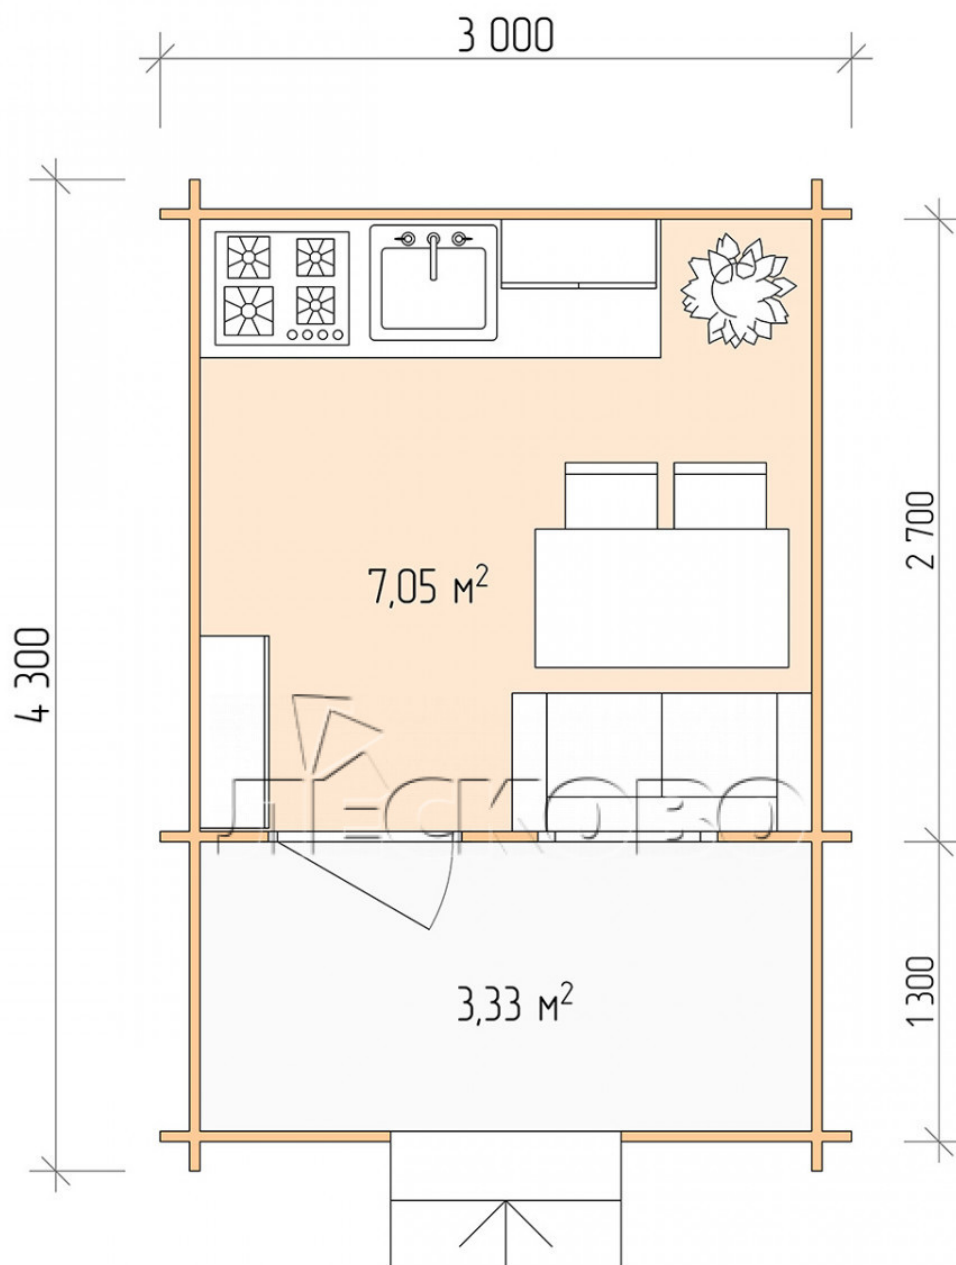

Log Cabin "DSK" series 3x3

Project Dimensions

3 × 3 / 10.8 m²

Full house set

2,100 €

Timber

45 MM

65 MM
+ 477 €

Project planning

Разрез

House Kit

- Wall kit: 44 × 145mm mini-chamber drying chamber with bowls for the project. The material of the tree is spruce, pine (GOST 8486). Humidity 12-14%. The height of the walls is 2.16 m;
- Logs, lower harness: board 45 × 145 mm chamber drying 10-12%;
- Floors: floorboard 35 mm, Chamber drying;
- Ceiling: imitation of a bar 20 × 135 mm, Chamber drying;
- Wooden windows, glass 4 mm, Single. Treatment with a colorless antiseptic. Hardware;

0.87×0.78 м.1 шт.

- Wooden doors;

0.84×1.885 м.

glass.1 шт.

7. Platbands: dry planed board 20 × 100 mm;

8. Roof: shingles.

9. Skirting board 35 mm.

+7 (4942) 499-770