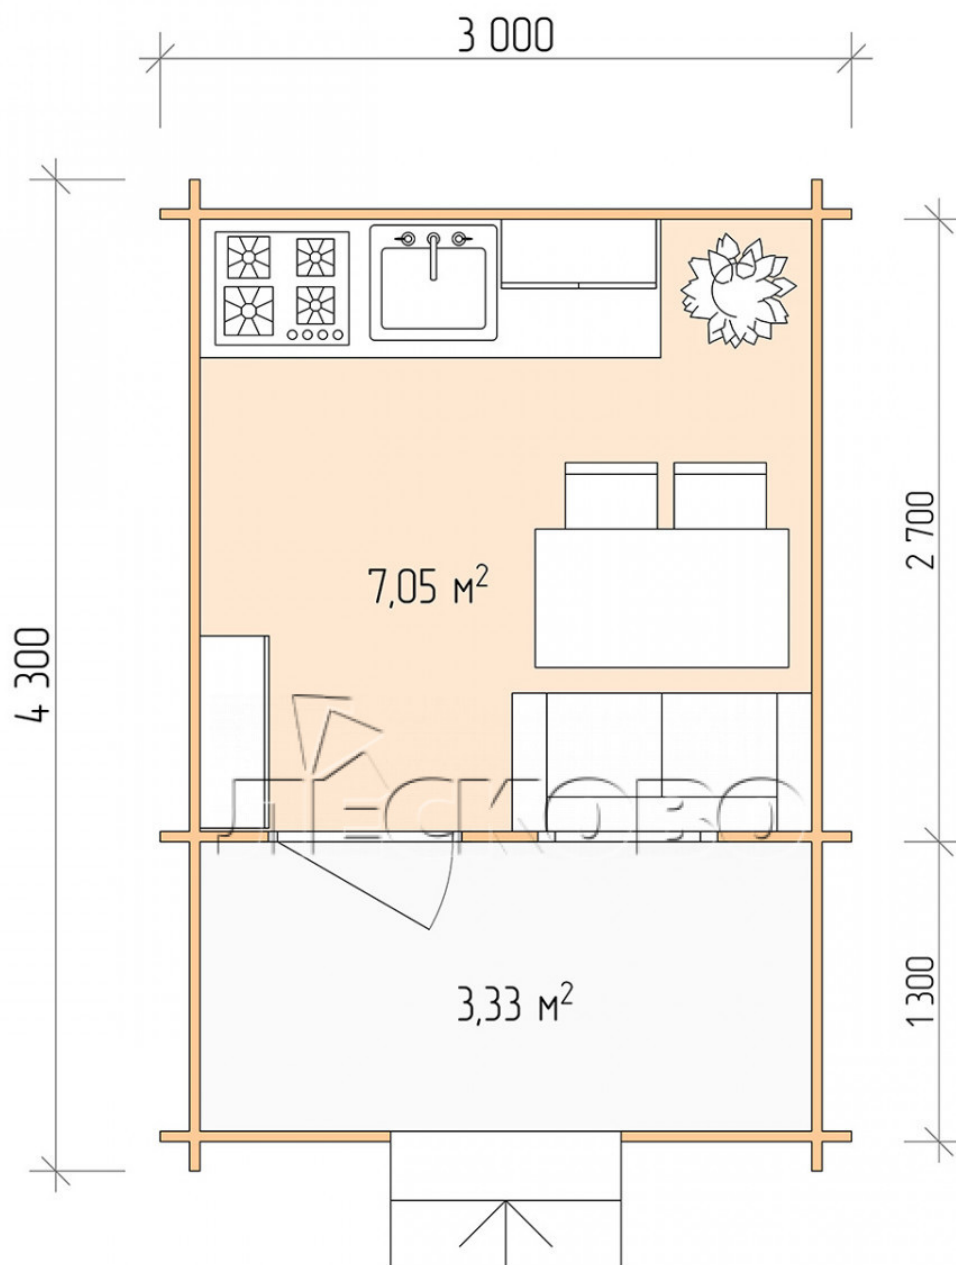

Log Cabin "DSK" series 3×3

Project Dimensions

3 × 3 / 10.8 m²

Full house set

2,601 €

Timber

45 MM

65 MM
+ 599 €

Project planning

Разрез

House Kit

- Wall kit: 44 × 145mm mini-chamber drying chamber with bowls for the project. The material of the tree is spruce, pine (GOST 8486). Humidity 12-14%. The height of the walls is 2.16 m;
- Logs, lower harness: board 45 × 145 mm chamber drying 10-12%;
- Floors: floorboard 35 mm, Chamber drying;
- Ceiling: imitation of a bar 20 × 135 mm, Chamber drying;
- Wooden windows, glass 4 mm, Single. Treatment with a colorless antiseptic. Hardware;

0.87×0.78 м.1 шт.

- Wooden doors;

0.84×1.885 м.

glass.1 шт.

7. Platbands: dry planed board 20 × 100 mm;

8. Roof: shingles.

9. Skirting board 35 mm.

+7 (4942) 499-770