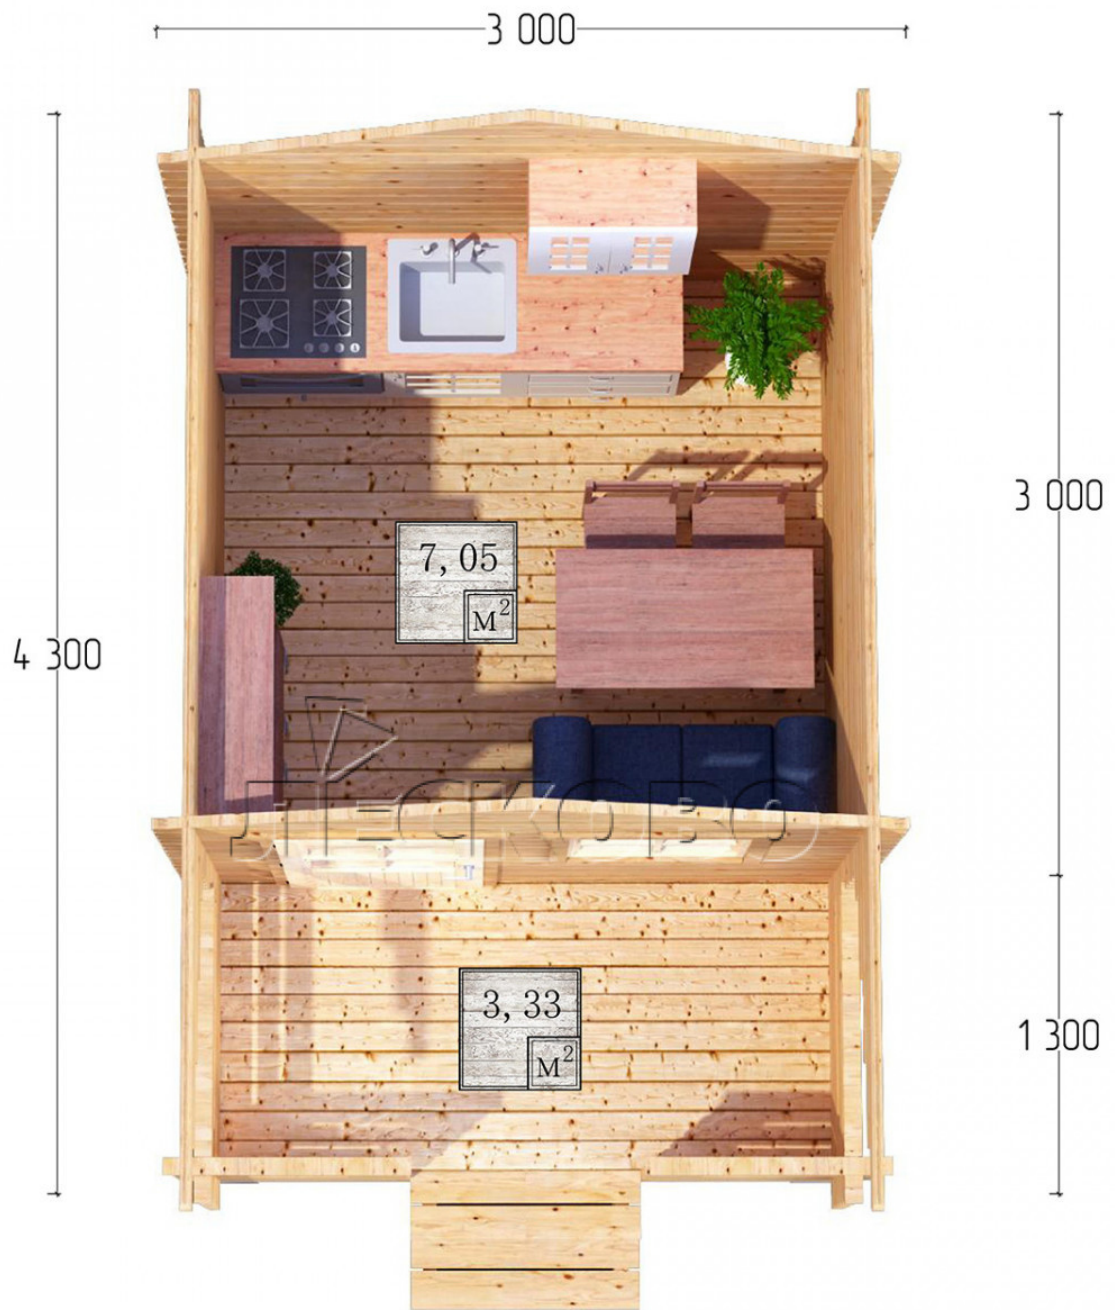

Log Cabin "DSK" series 3x3

Project Dimensions

3 × 3 / 10.8 m²

Full house set

2,100 €

Timber

45 MM

65 MM
+ 477 €

Project planning

Разрез

House Kit

- Wall kit: 44 × 145mm mini-chamber drying chamber with bowls for the project. The material of the tree is spruce, pine (GOST 8486). Humidity 12-14%. The height of the walls is 2.16 m;
- Logs, lower harness: board 45 × 145 mm chamber drying 10-12%;
- Floors: floorboard 35 mm, Chamber drying;
- Ceiling: imitation of a bar 20 × 135 mm, Chamber drying;
- Wooden windows, glass 4 mm, Single. Treatment with a colorless antiseptic. Hardware;

0.87×0.78 м.1 шт.

- Wooden doors;

0.84×1.885 м.

glass.1 шт.

7. Platbands: dry planed board 20 × 100 mm;

8. Roof: shingles.

9. Skirting board 35 mm.

+7 (4942) 499-770