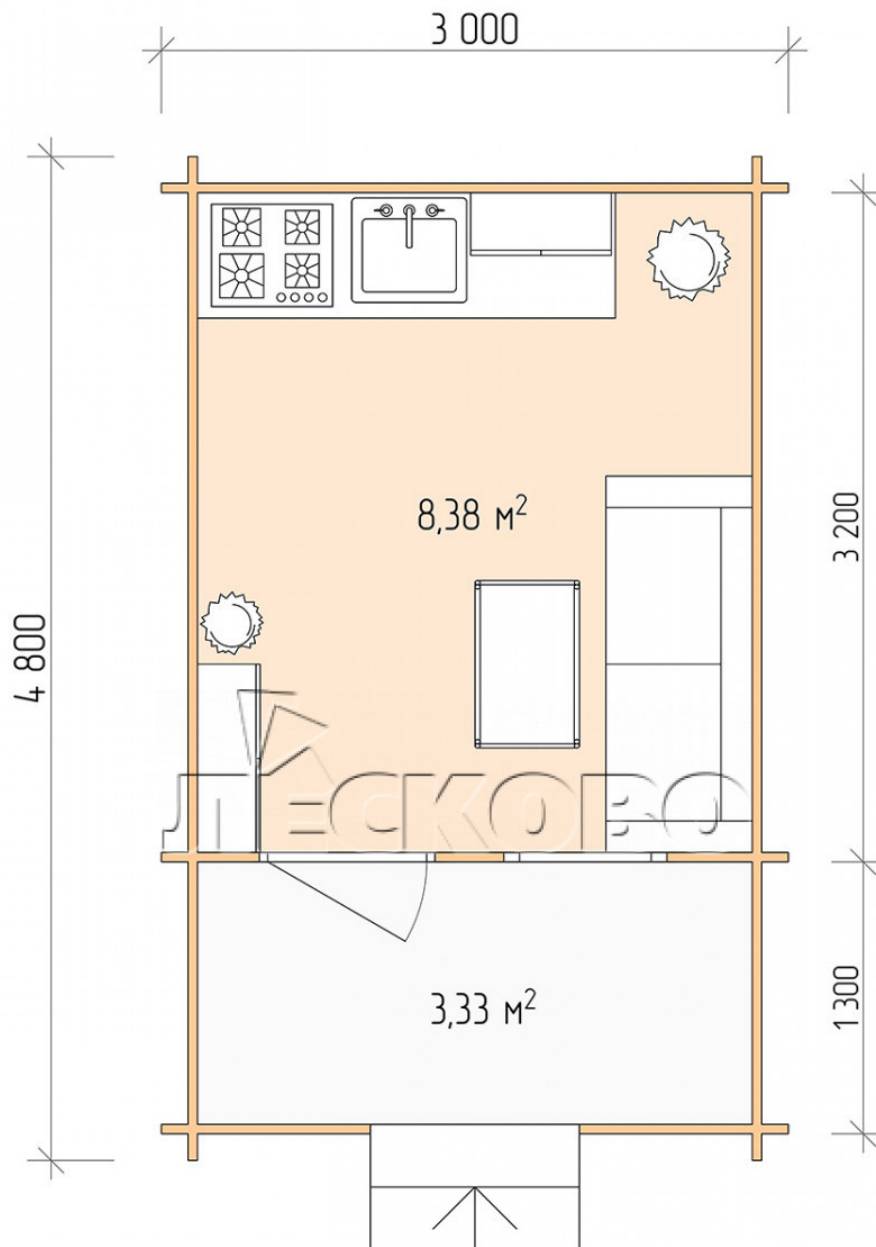

Log Cabin "DSK" series 3×3.5

Project Dimensions

3 × 3.5 / 12.2 m²

Full house set

2,749 €

Timber

45 MM

65 MM
+ 632 €

Project planning

Разрез

House Kit

- Wall kit: 44 × 145mm mini-chamber drying chamber with bowls for the project. The material of the tree is spruce, pine (GOST 8486). Humidity 12-14%. The height of the walls is 2.16 m;
- Logs, lower harness: board 45 × 145 mm chamber drying 10-12%;
- Floors: floorboard 35 mm, Chamber drying;
- Ceiling: imitation of a bar 20 × 135 mm, Chamber drying;
- Wooden windows, glass 4 mm, Single. Treatment with a colorless antiseptic. Hardware;

0.87×0.78 м.1 шт.

- Wooden doors;

0.84×1.885 м.

glass.1 шт.

7. Platbands: dry planed board 20 × 100 mm;

8. Roof: shingles.

9. Skirting board 35 mm.

+7 (4942) 499-770