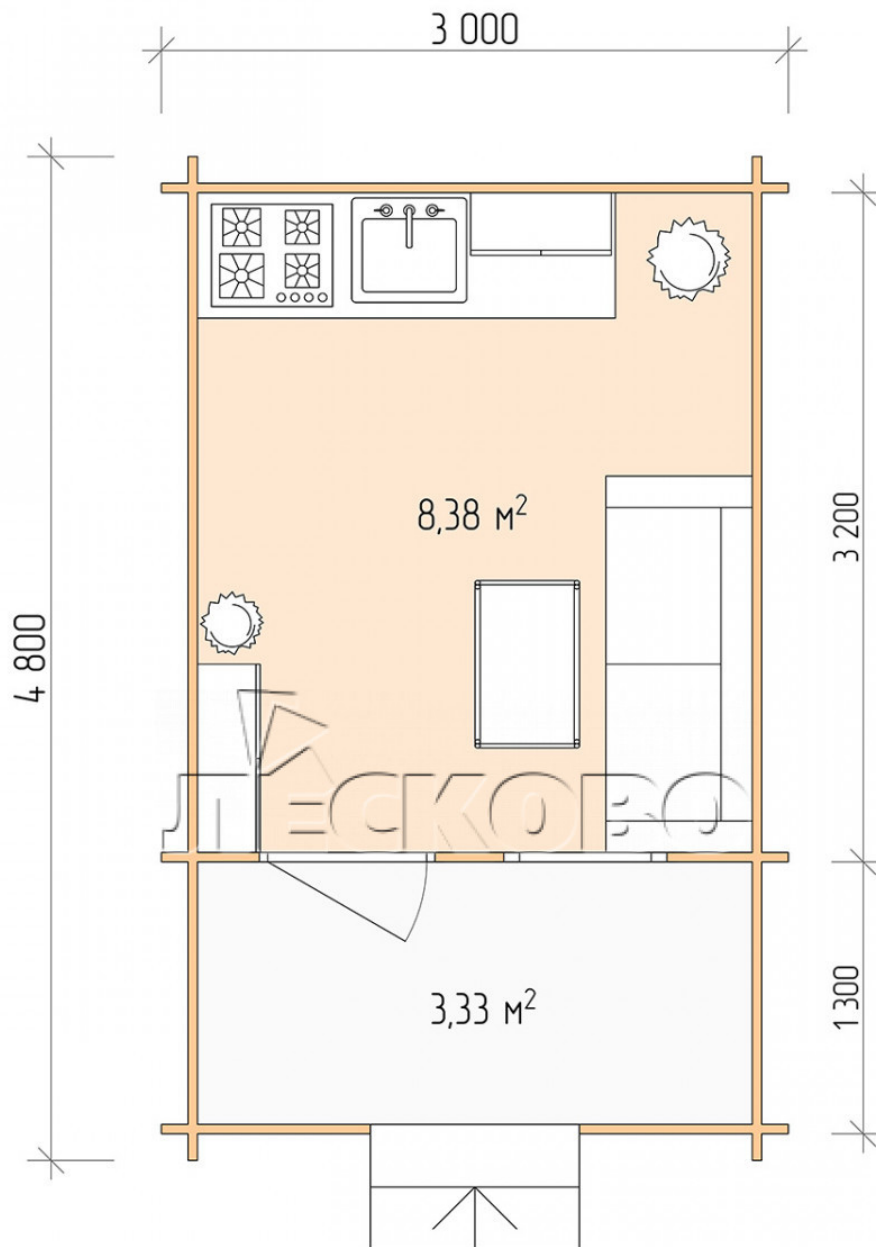

Log Cabin "DSK" series 3×3.5

Project Dimensions

3 × 3.5 / 12.2 m²

Full house set

2,272 €

Timber

45 MM

65 MM
+ 513 €

Project planning

Разрез

House Kit

- Wall kit: 44 × 145mm mini-chamber drying chamber with bowls for the project. The material of the tree is spruce, pine (GOST 8486). Humidity 12-14%. The height of the walls is 2.16 m;
- Logs, lower harness: board 45 × 145 mm chamber drying 10-12%;
- Floors: floorboard 35 mm, Chamber drying;
- Ceiling: imitation of a bar 20 × 135 mm, Chamber drying;
- Wooden windows, glass 4 mm, Single. Treatment with a colorless antiseptic. Hardware;

0.87×0.78 м.1 шт.

- Wooden doors;

0.84×1.885 м.

glass.1 шт.

7. Platbands: dry planed board 20 × 100 mm;

8. Roof: shingles.

9. Skirting board 35 mm.

+7 (4942) 499-770