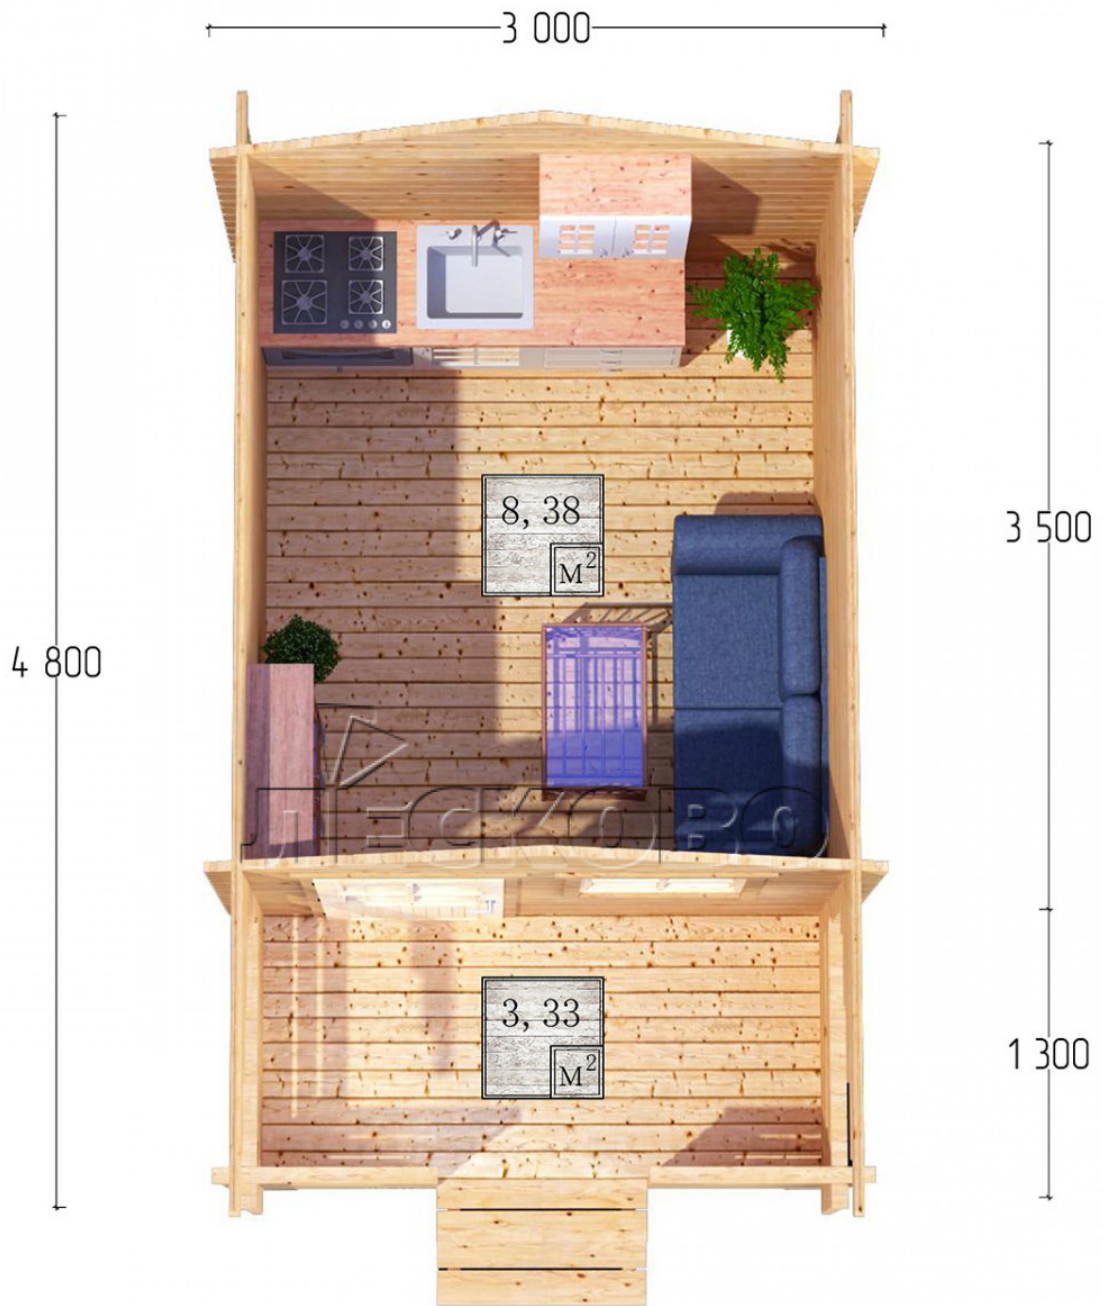

Log Cabin "DSK" series 3×3.5

Project Dimensions

3 × 3.5 / 12.2 m²

Full house set

2,356 €

Timber

45 MM

65 MM
+ 532 €

Project planning

Разрез

House Kit

- Wall kit: 44 × 145mm mini-chamber drying chamber with bowls for the project. The material of the tree is spruce, pine (GOST 8486). Humidity 12-14%. The height of the walls is 2.16 m;
- Logs, lower harness: board 45 × 145 mm chamber drying 10-12%;
- Floors: floorboard 35 mm, Chamber drying;
- Ceiling: imitation of a bar 20 × 135 mm, Chamber drying;
- Wooden windows, glass 4 mm, Single. Treatment with a colorless antiseptic. Hardware;

0.87×0.78 м.1 шт.

- Wooden doors;

0.84×1.885 м.

glass.1 шт.

7. Platbands: dry planed board 20 × 100 mm;

8. Roof: shingles.

9. Skirting board 35 mm.

+7 (4942) 499-770