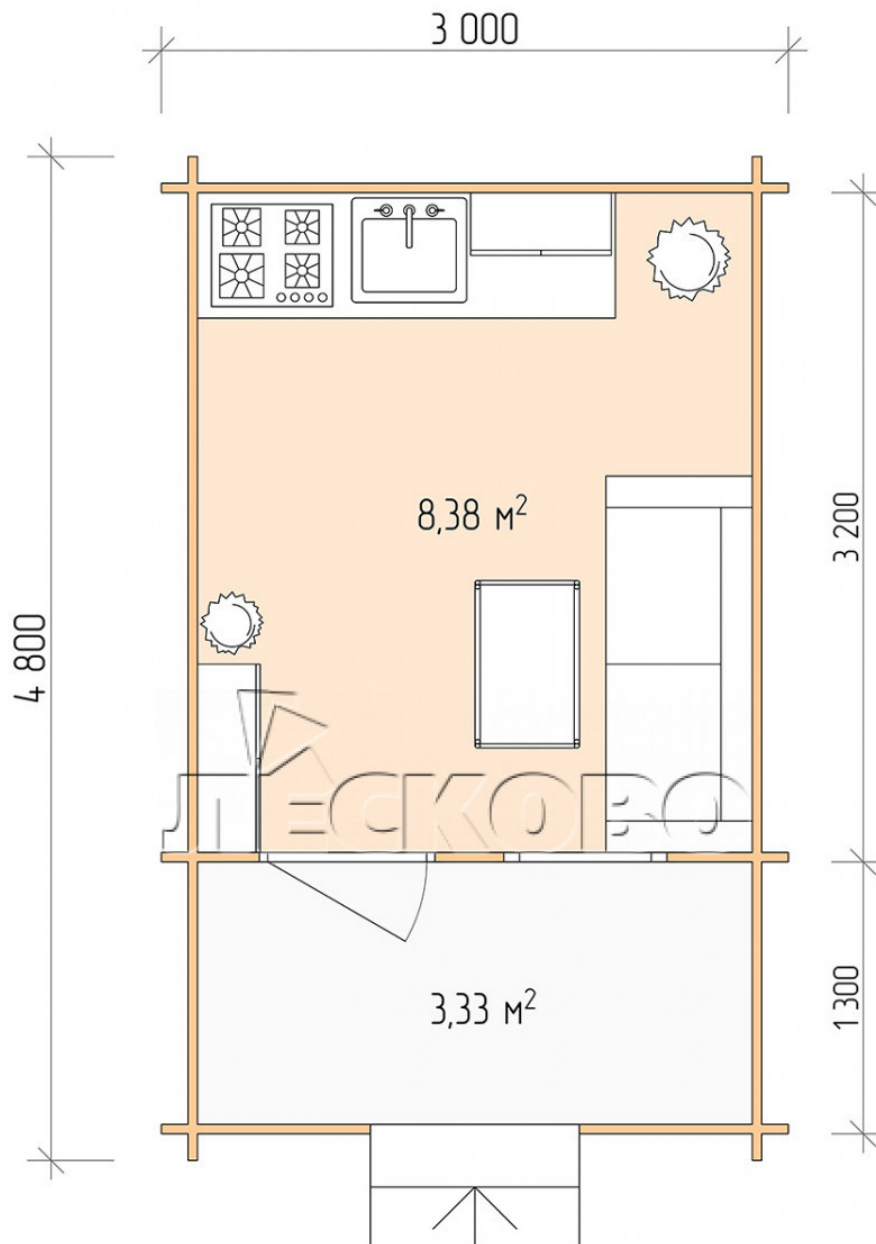

Log Cabin "DSK" series 3×3.5

Project Dimensions

3 × 3.5 / 12.2 m²

Full house set

2,356 €

Timber

45 MM

65 MM
+ 532 €

Project planning

Разрез

House Kit

- Wall kit: 44 × 145mm mini-chamber drying chamber with bowls for the project. The material of the tree is spruce, pine (GOST 8486). Humidity 12-14%. The height of the walls is 2.16 m;
- Logs, lower harness: board 45 × 145 mm chamber drying 10-12%;
- Floors: floorboard 35 mm, Chamber drying;
- Ceiling: imitation of a bar 20 × 135 mm, Chamber drying;
- Wooden windows, glass 4 mm, Single. Treatment with a colorless antiseptic. Hardware;

0.87×0.78 м.1 шт.

- Wooden doors;

0.84×1.885 м.

glass.1 шт.

7. Platbands: dry planed board 20 × 100 mm;

8. Roof: shingles.

9. Skirting board 35 mm.

+7 (4942) 499-770