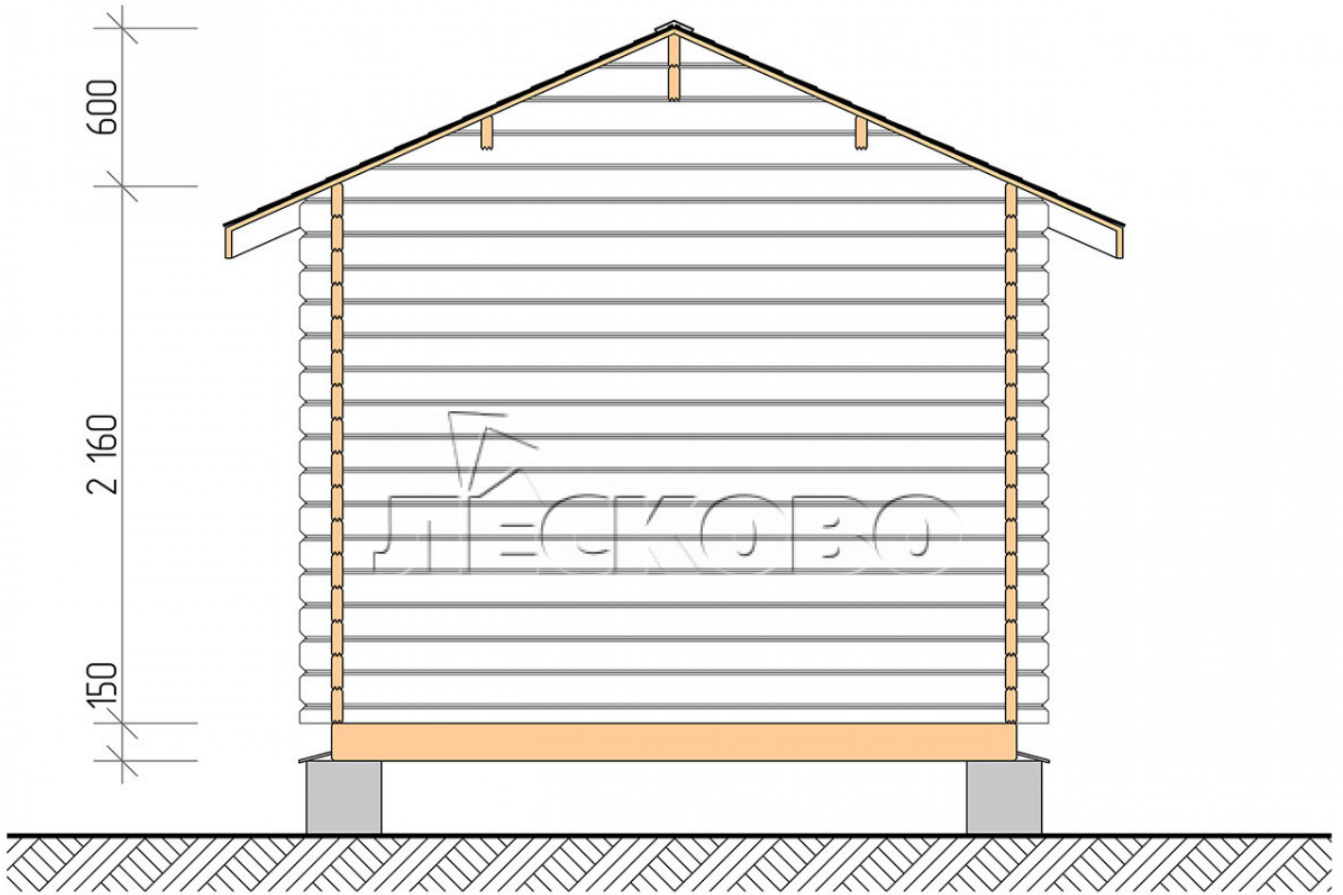

Log Cabin "DSK" series 3×3.5

Project Dimensions

3 × 3.5 / 12.2 m²

Full house set

2,272 €

Timber

45 MM

65 MM
+ 513 €

Project planning

Разрез

House Kit

- Wall kit: 44 × 145mm mini-chamber drying chamber with bowls for the project. The material of the tree is spruce, pine (GOST 8486). Humidity 12-14%. The height of the walls is 2.16 m;
- Logs, lower harness: board 45 × 145 mm chamber drying 10-12%;
- Floors: floorboard 35 mm, Chamber drying;
- Ceiling: imitation of a bar 20 × 135 mm, Chamber drying;
- Wooden windows, glass 4 mm, Single. Treatment with a colorless antiseptic. Hardware;