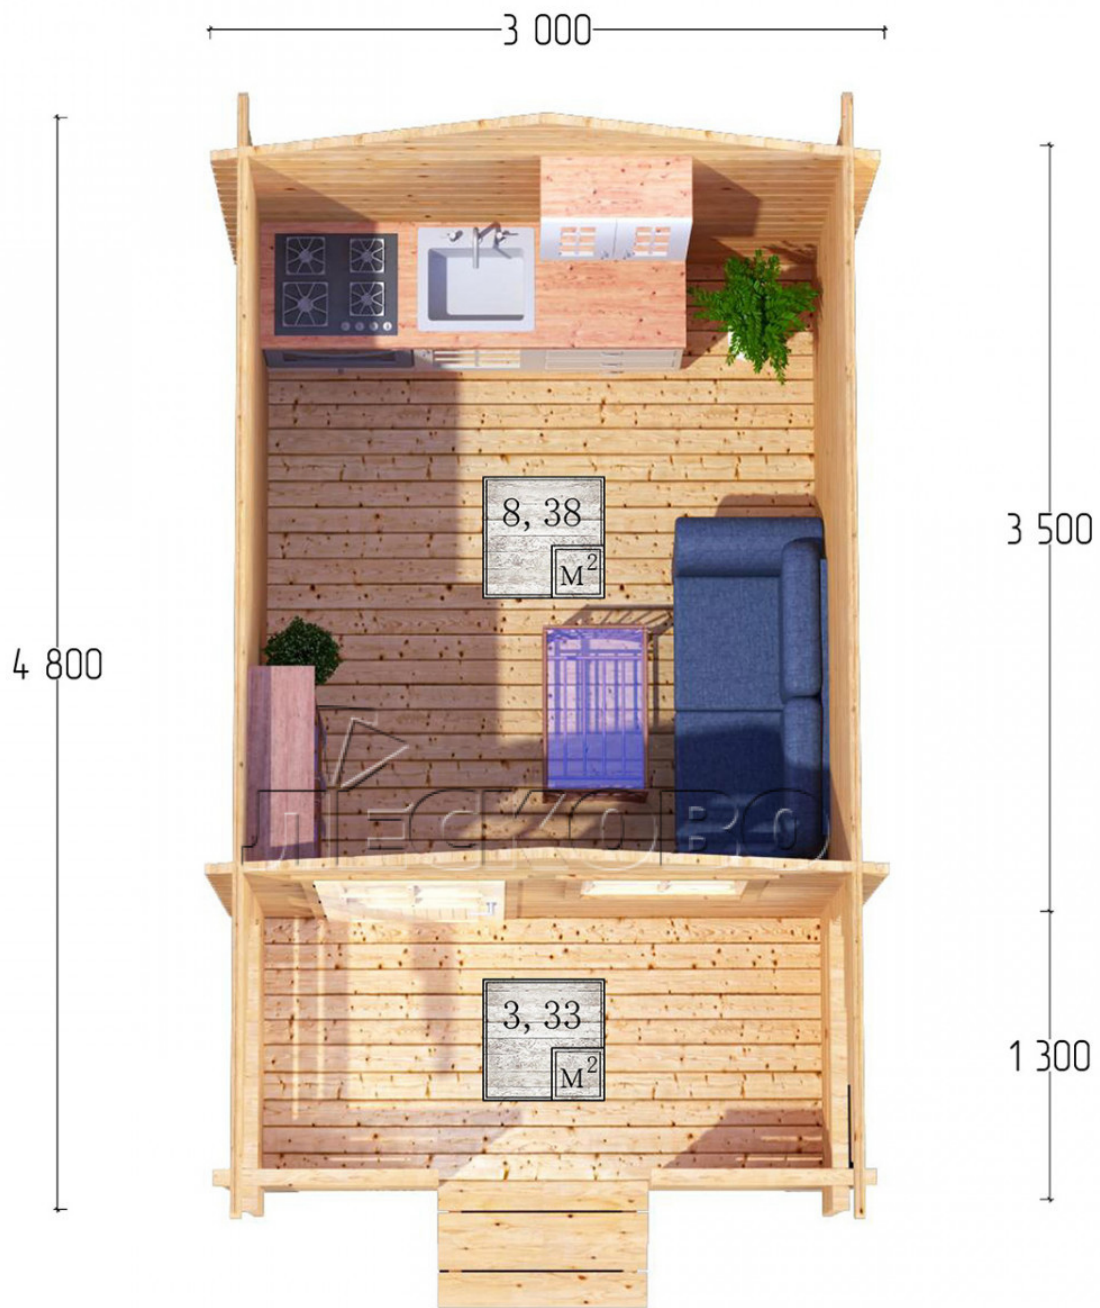

Log Cabin "DSK" series 3×3.5

Project Dimensions

3 × 3.5 / 12.2 m²

Full house set

2,749 €

Timber

45 MM

65 MM
+ 632 €

Project planning

Разрез

House Kit

- Wall kit: 44 × 145mm mini-chamber drying chamber with bowls for the project. The material of the tree is spruce, pine (GOST 8486). Humidity 12-14%. The height of the walls is 2.16 m;
- Logs, lower harness: board 45 × 145 mm chamber drying 10-12%;
- Floors: floorboard 35 mm, Chamber drying;
- Ceiling: imitation of a bar 20 × 135 mm, Chamber drying;
- Wooden windows, glass 4 mm, Single. Treatment with a colorless antiseptic. Hardware;

0.87×0.78 м.1 шт.

- Wooden doors;

0.84×1.885 м.

glass.1 шт.

7. Platbands: dry planed board 20 × 100 mm;

8. Roof: shingles.

9. Skirting board 35 mm.

+7 (4942) 499-770