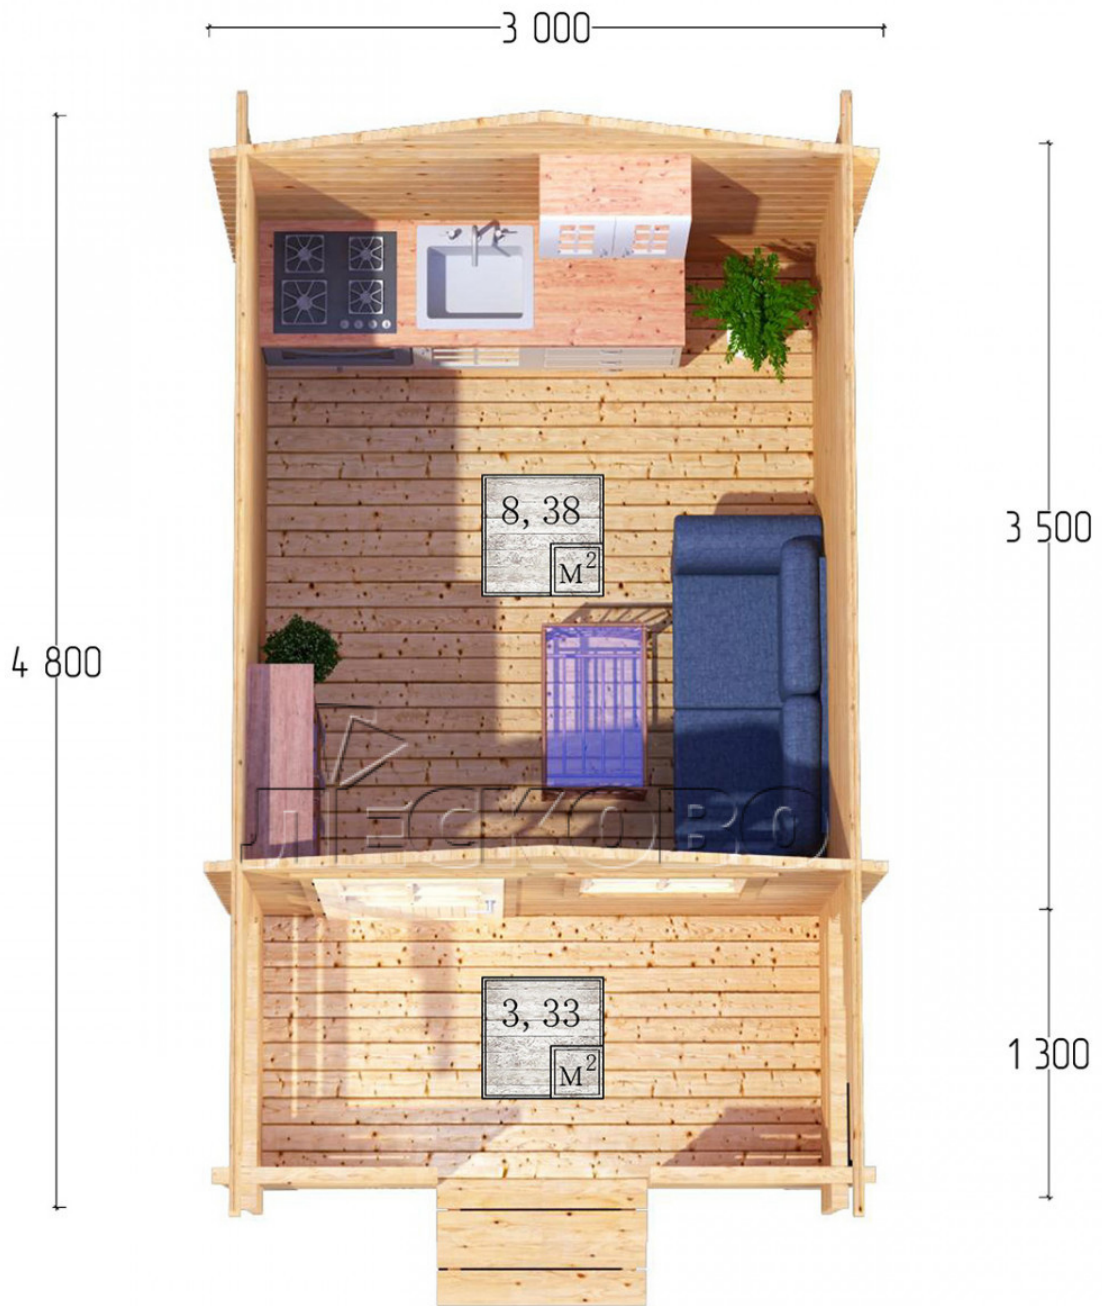

Log Cabin "DSK" series 3×3.5

Project Dimensions

3 × 3.5 / 12.2 m²

Full house set

2,272 €

Timber

45 MM

65 MM
+ 513 €

Project planning

Разрез

House Kit

- Wall kit: 44 × 145mm mini-chamber drying chamber with bowls for the project. The material of the tree is spruce, pine (GOST 8486). Humidity 12-14%. The height of the walls is 2.16 m;
- Logs, lower harness: board 45 × 145 mm chamber drying 10-12%;
- Floors: floorboard 35 mm, Chamber drying;
- Ceiling: imitation of a bar 20 × 135 mm, Chamber drying;
- Wooden windows, glass 4 mm, Single. Treatment with a colorless antiseptic. Hardware;

0.87×0.78 м.1 шт.

- Wooden doors;

0.84×1.885 м.

glass.1 шт.

7. Platbands: dry planed board 20 × 100 mm;

8. Roof: shingles.

9. Skirting board 35 mm.

+7 (4942) 499-770