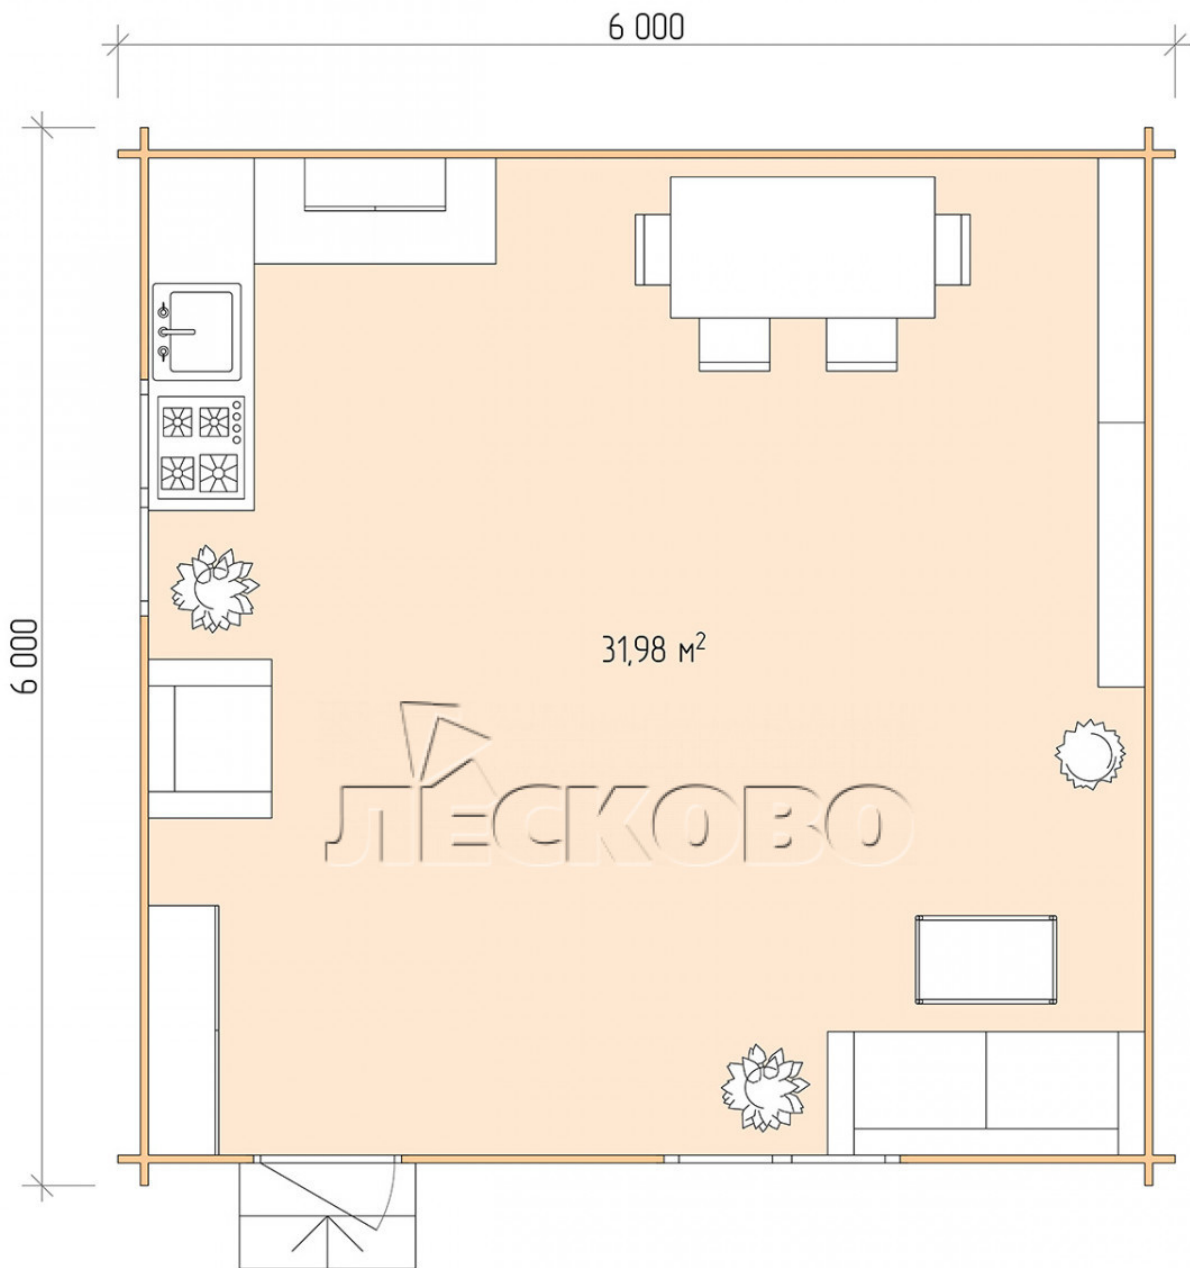

+7 (4942) 499-770

156014, г. Кострома, ул. Базовая, д. 8