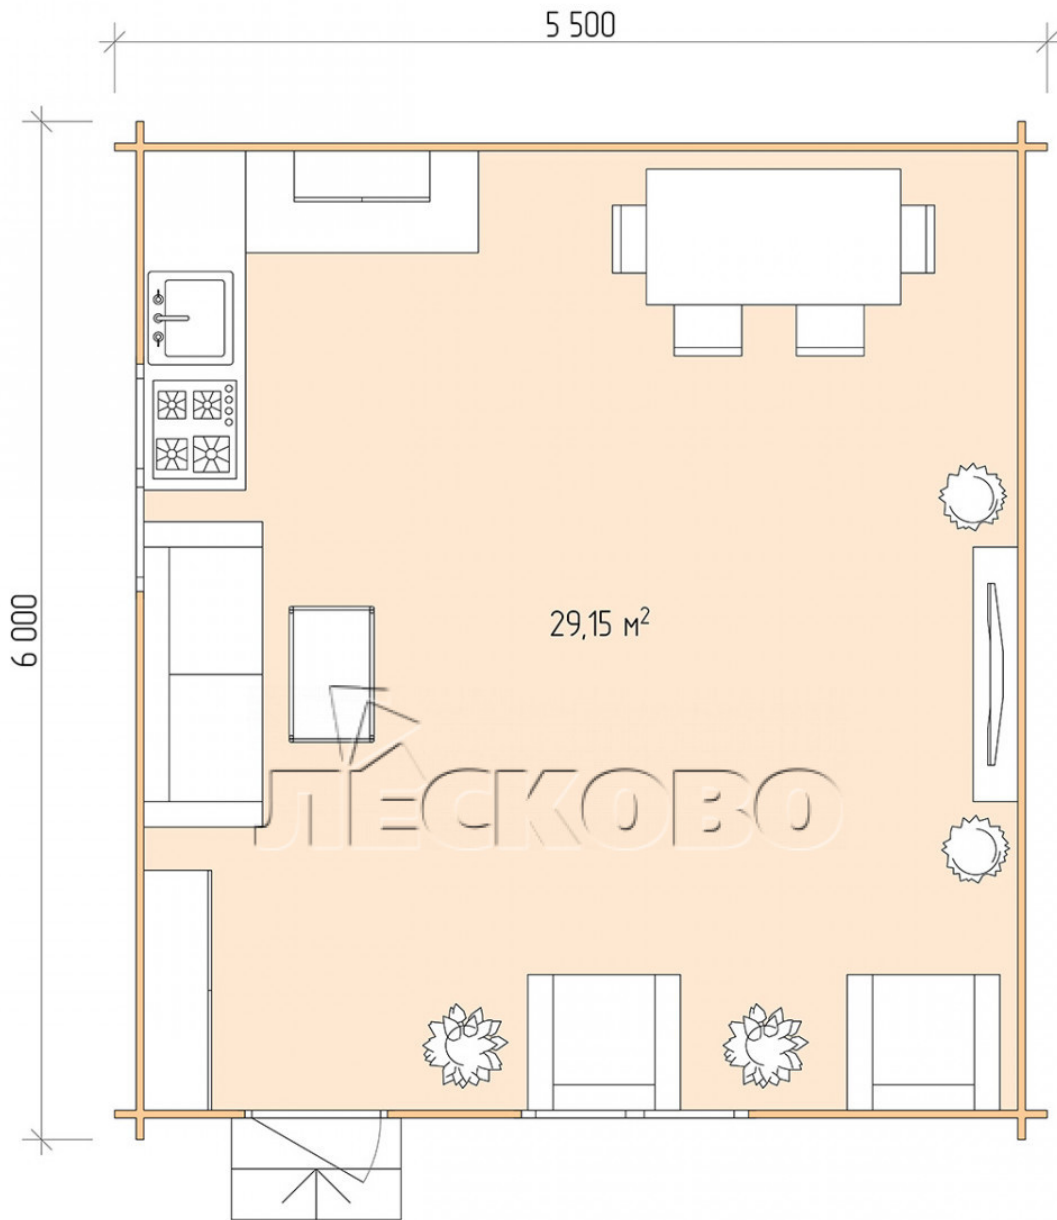

+7 (4942) 499-770

156014, г. Кострома, ул. Базовая, д. 8