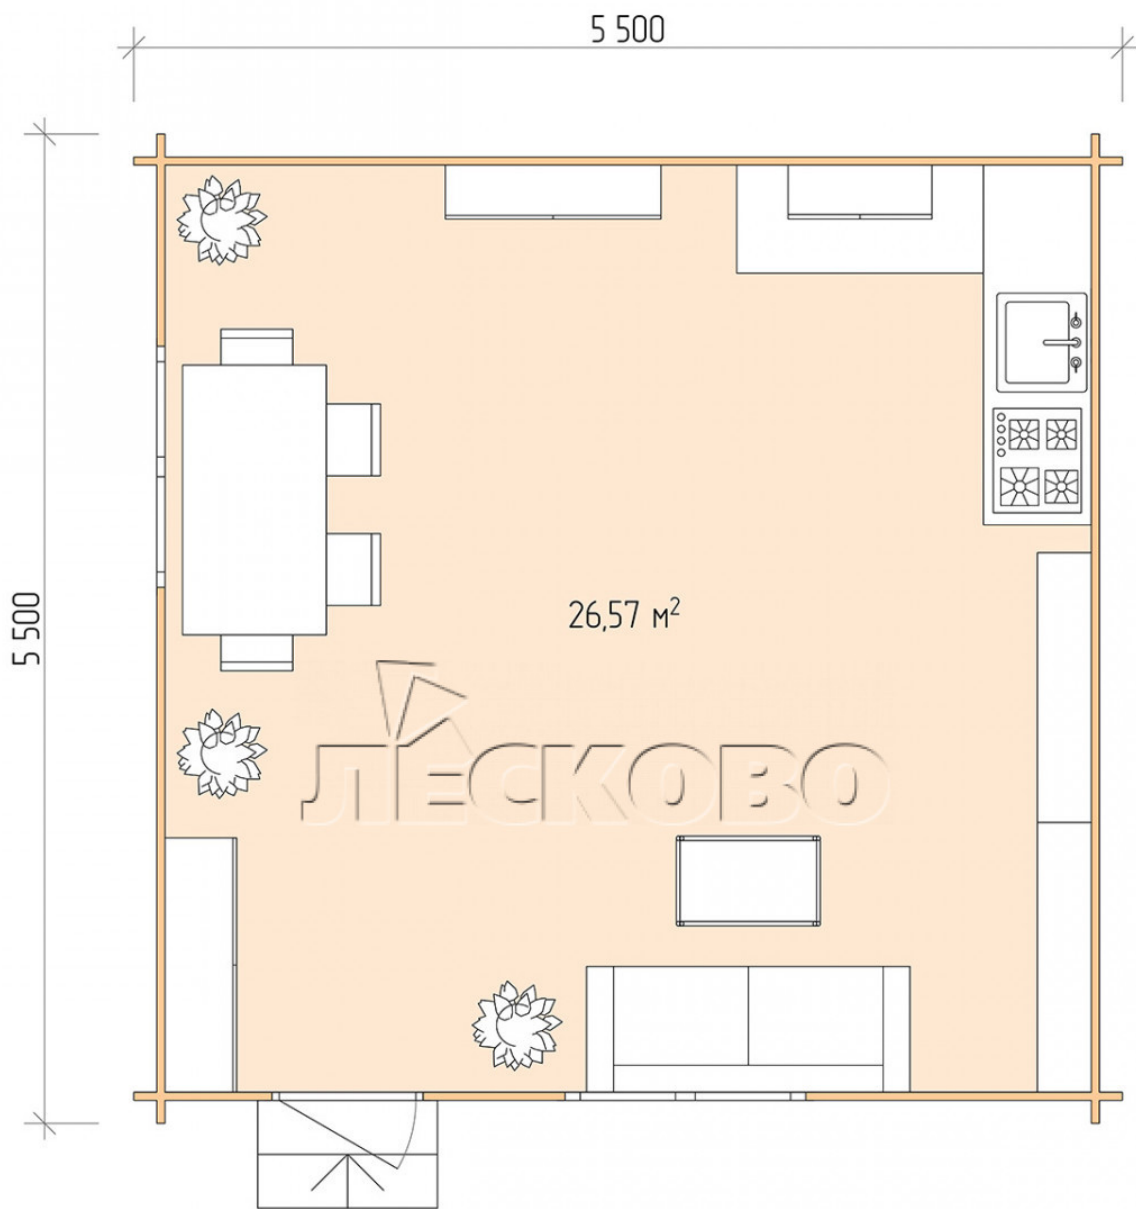

+7 (4942) 499-770

156014, г. Кострома, ул. Базовая, д. 8