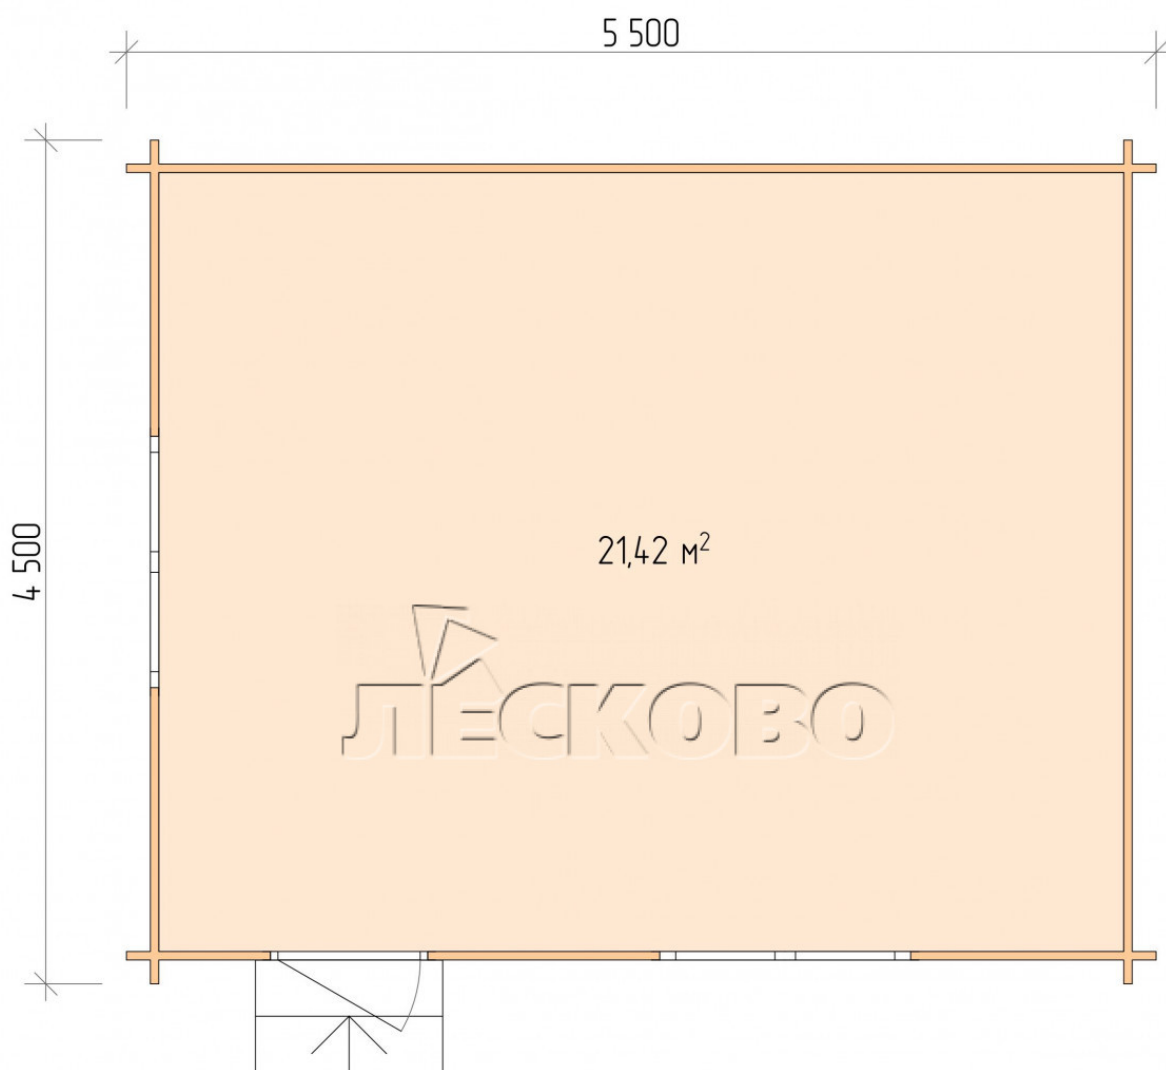

+7 (4942) 499-770

156014, г. Кострома, ул. Базовая, д. 8