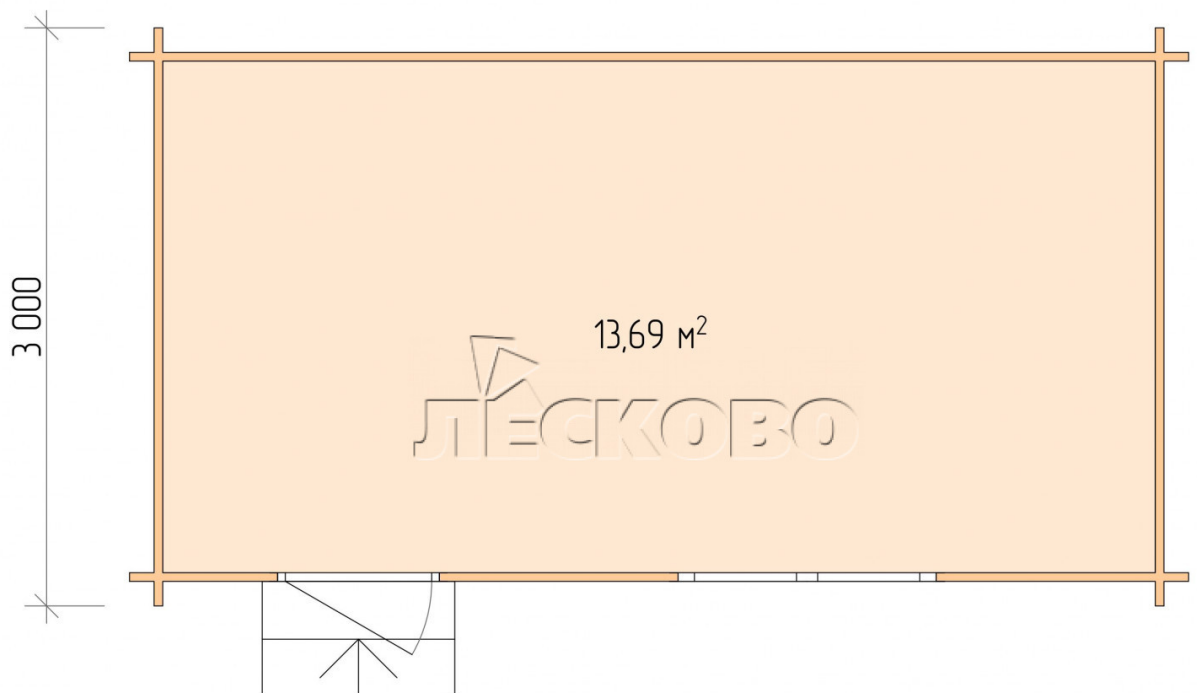

Log Cabin "DS" series 5.5×3

Project Dimensions

5.5 × 3 / 14.1 m²

Full house set

3,148 €

Timber

45 MM

65 MM
+ 753 €

Project planning

5 500

3 000

13,69

м²

Разрез

5 500

+7 (4942) 499-770