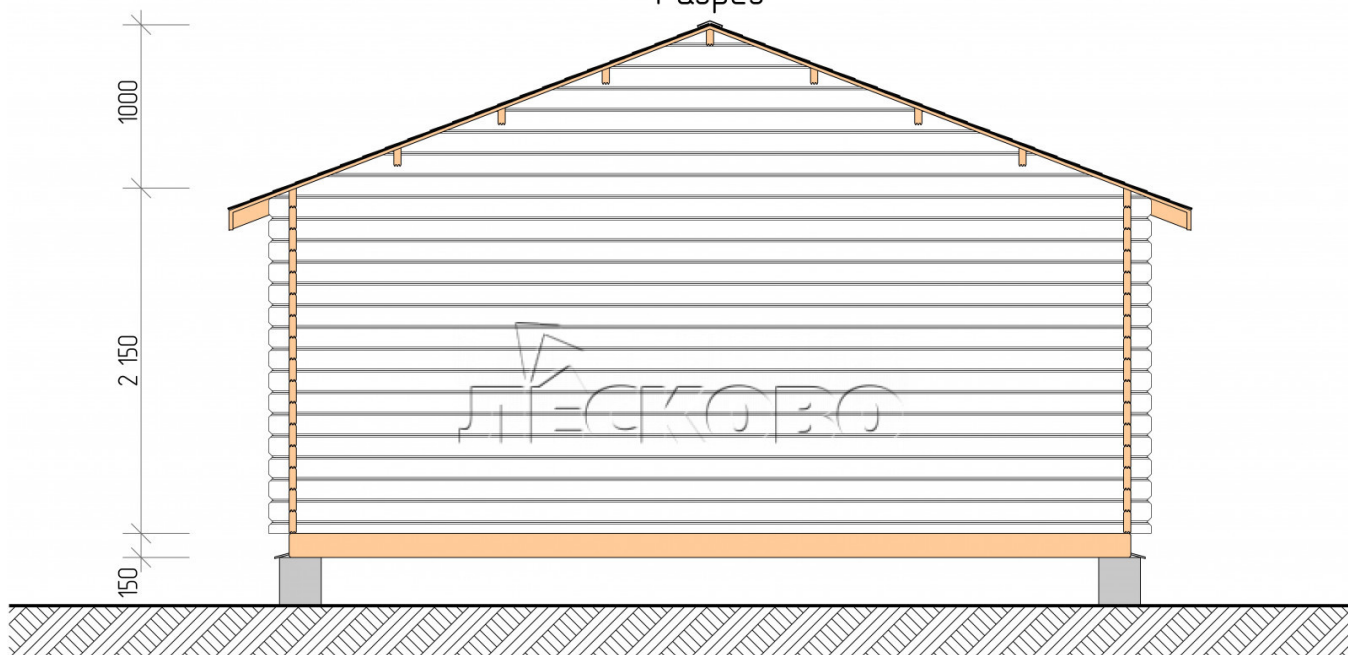

Log Cabin "DS" series 5.5×3

Project Dimensions

5.5 × 3 / 14.1 m²

Full house set

3,148 €

Timber

45 MM

65 MM
+ 753 €

Project planning

5 500

3 000

13,69

м²

Разрез

5 500

+7 (4942) 499-770