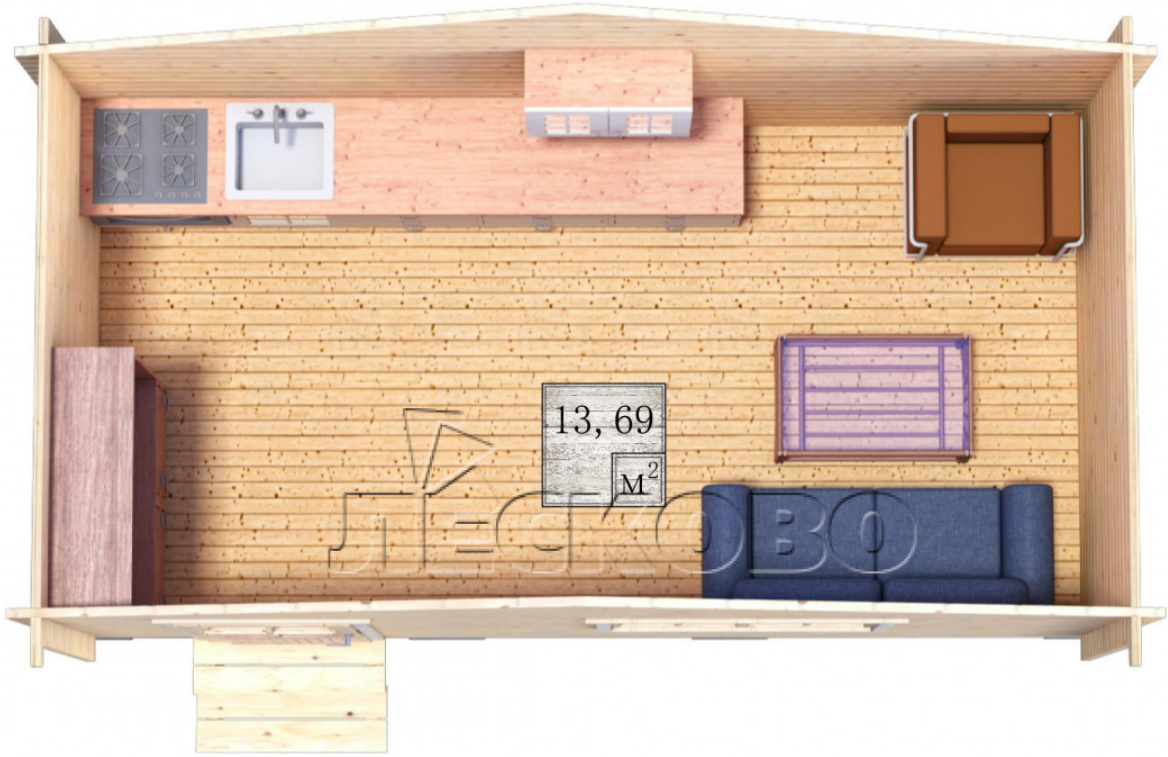

Log Cabin "DS" series 5.5×3

Project Dimensions

5.5 × 3 / 14.1 m²

Full house set

3,148 €

Timber

45 MM

65 MM
+ 753 €

Project planning

5 500

3 000

13,69

м²

Разрез

5 500

+7 (4942) 499-770