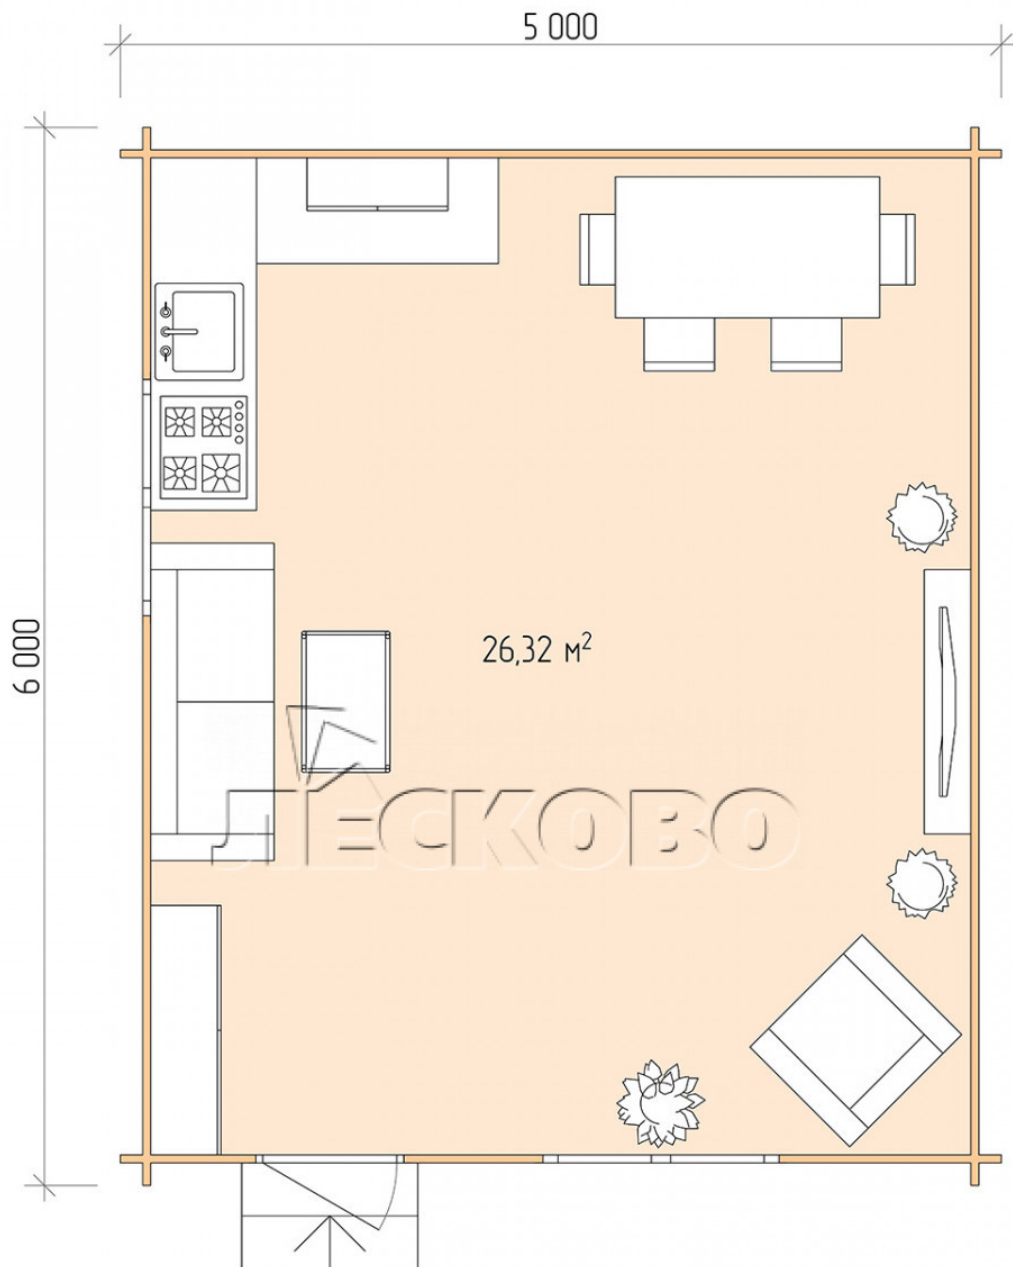

+7 (4942) 499-770

156014, г. Кострома, ул. Базовая, д. 8