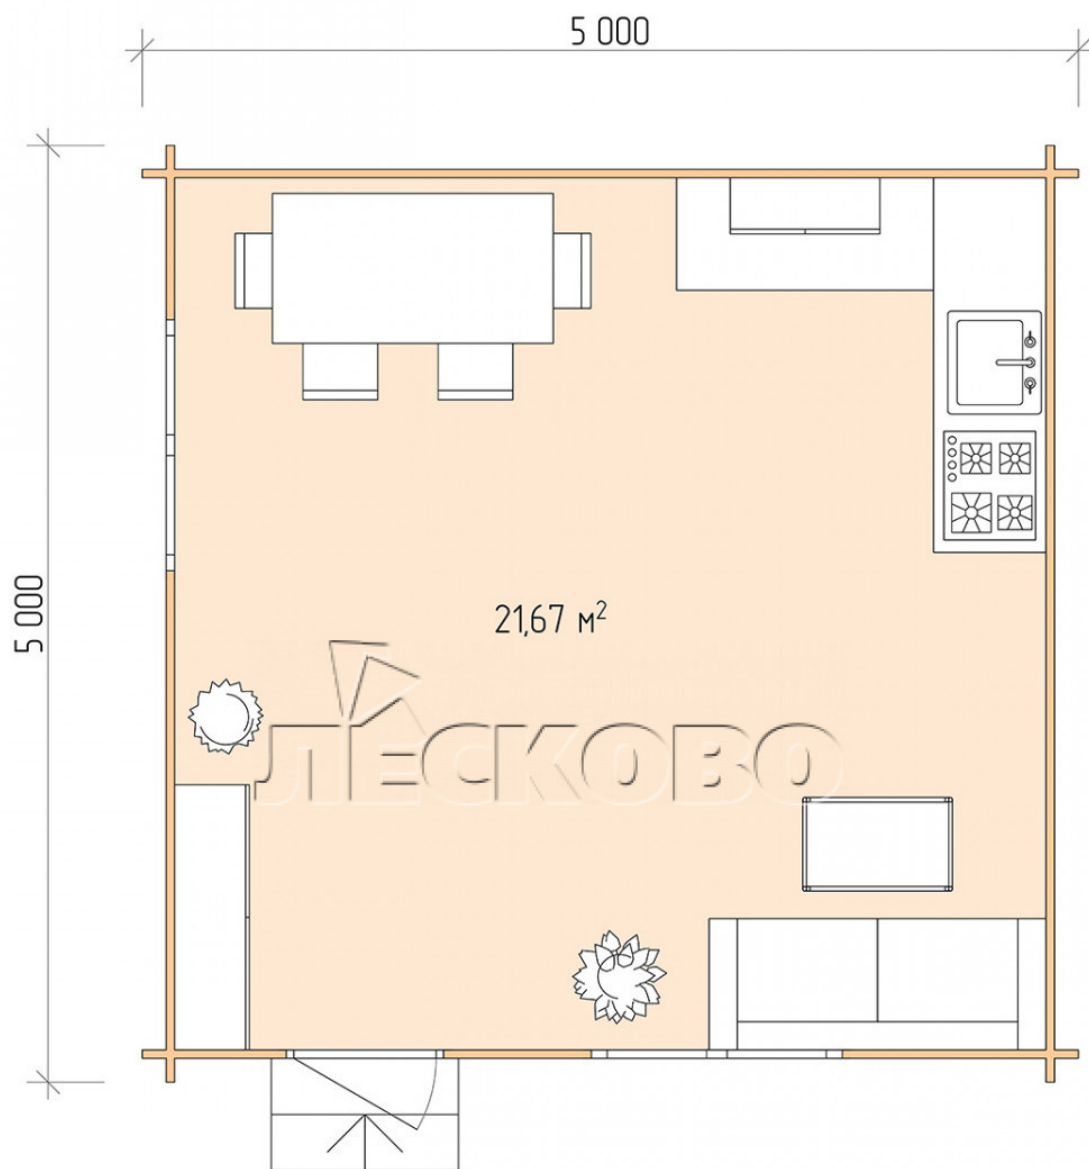

+7 (4942) 499-770

156014, г. Кострома, ул. Базовая, д. 8