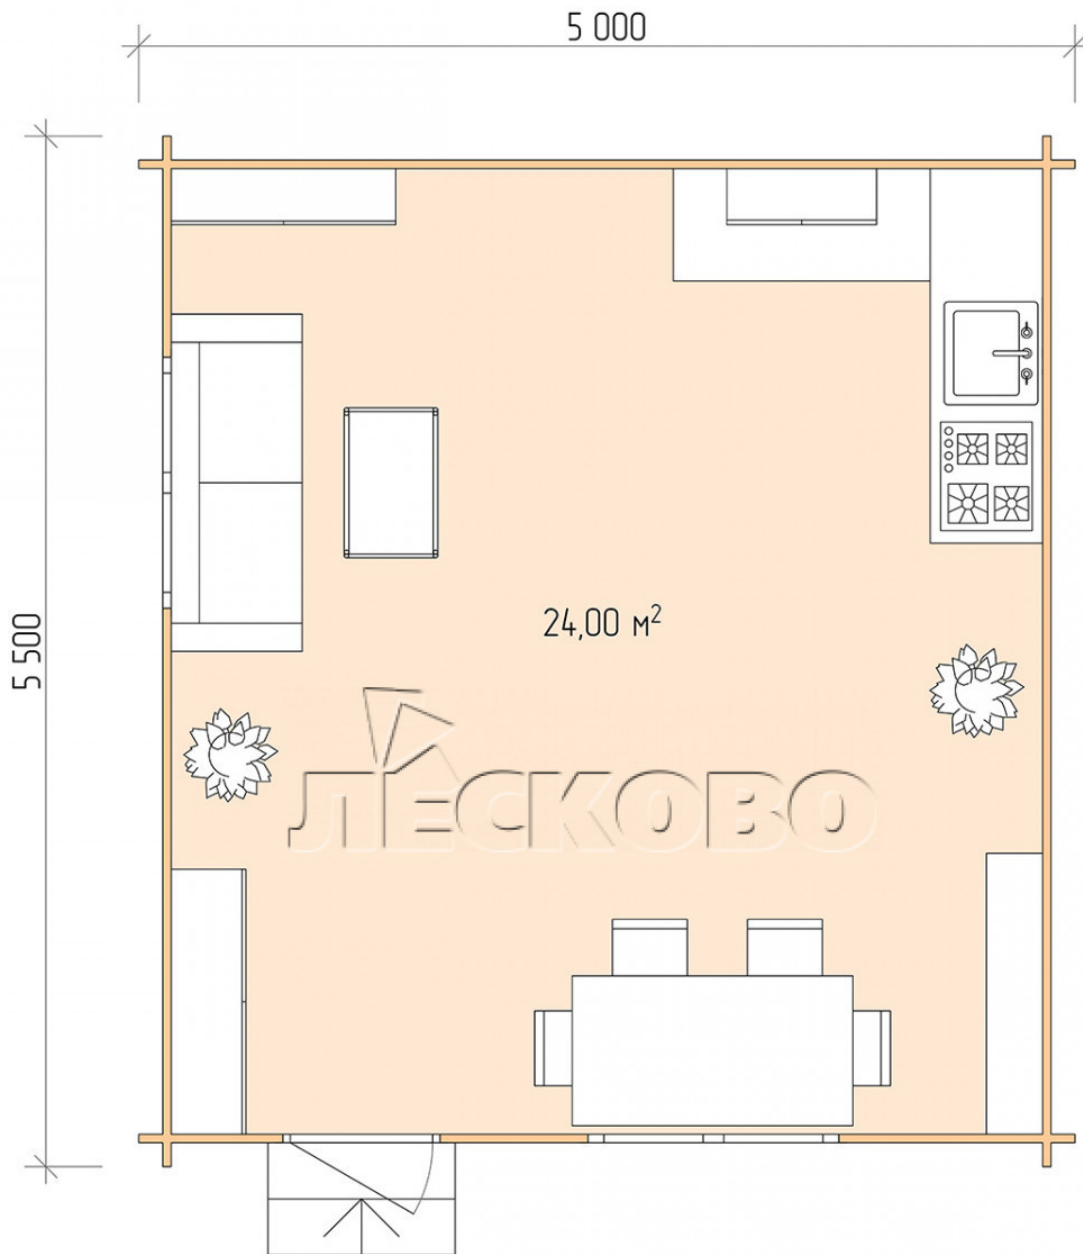

+7 (4942) 499-770

156014, г. Кострома, ул. Базовая, д. 8