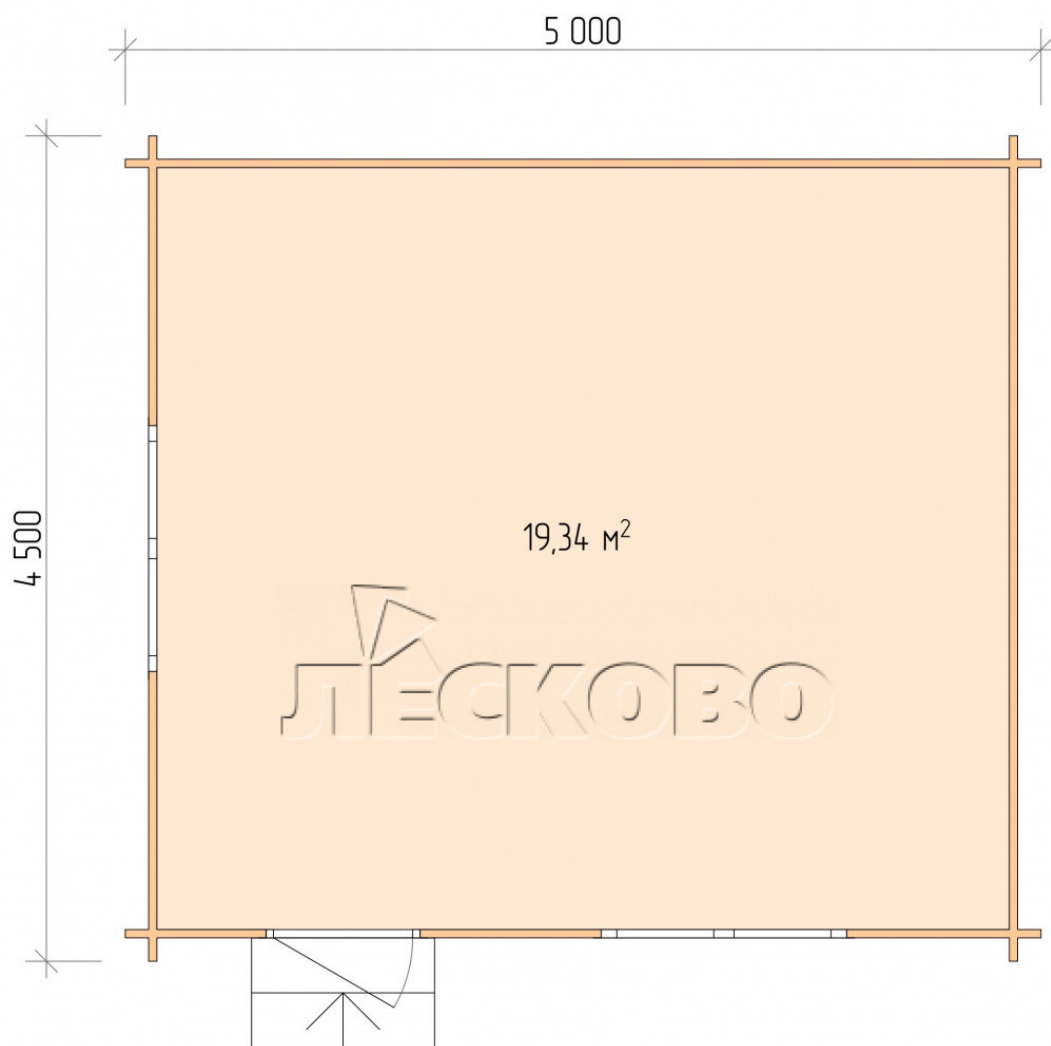

Log Cabin "DS" series 5×4.5

Project Dimensions

5 × 4.5 / 19.8 m²

Full house set

3,466 €

Timber

45 MM

65 MM
+ 754 €

Project planning

5 000

4 500

19,34

M²

ДИСТКОРГО

Разрез

+7 (4942) 499-770