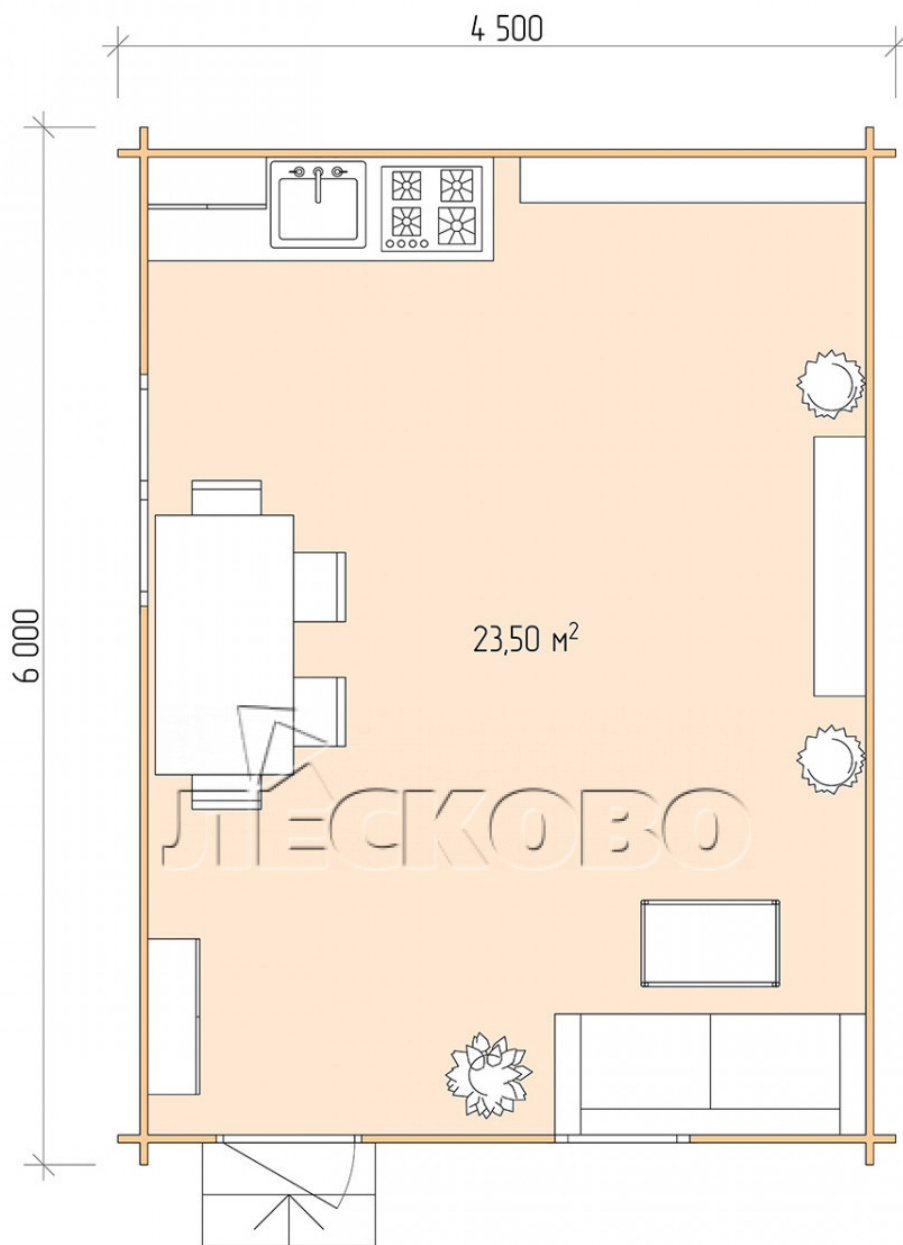

+7 (4942) 499-770

156014, г. Кострома, ул. Базовая, д. 8