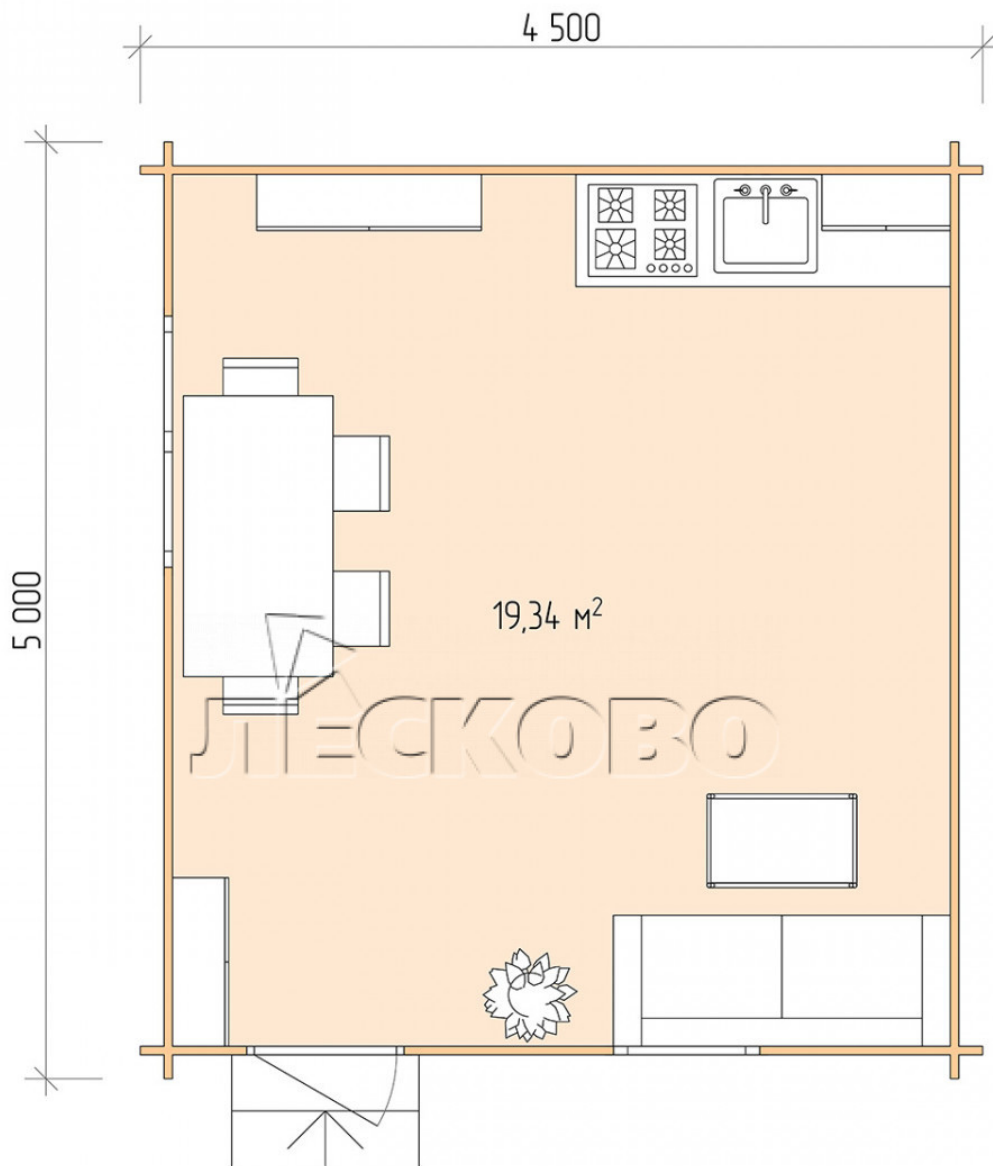

+7 (4942) 499-770

156014, г. Кострома, ул. Базовая, д. 8