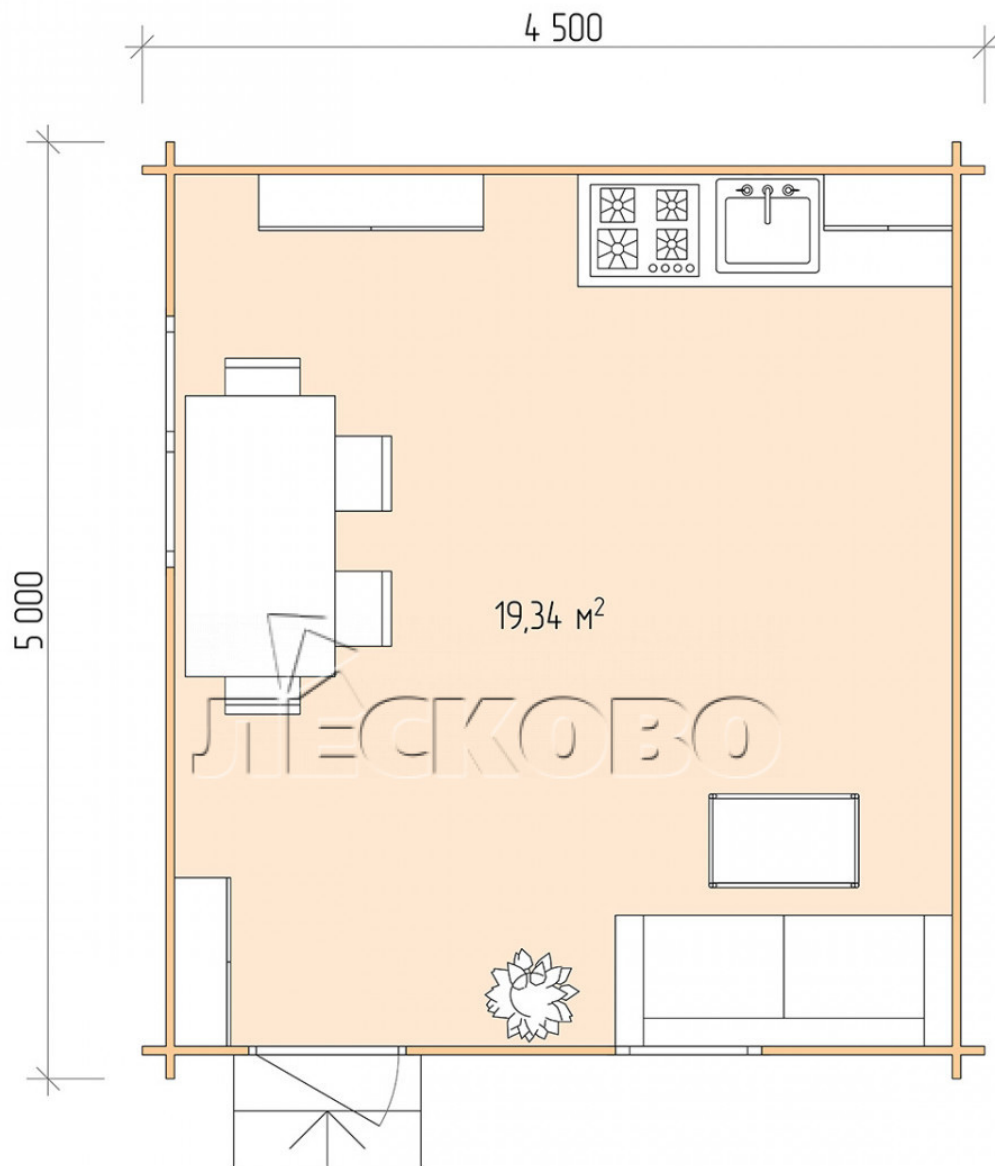

+7 (4942) 499-770

156014, г. Кострома, ул. Базовая, д. 8