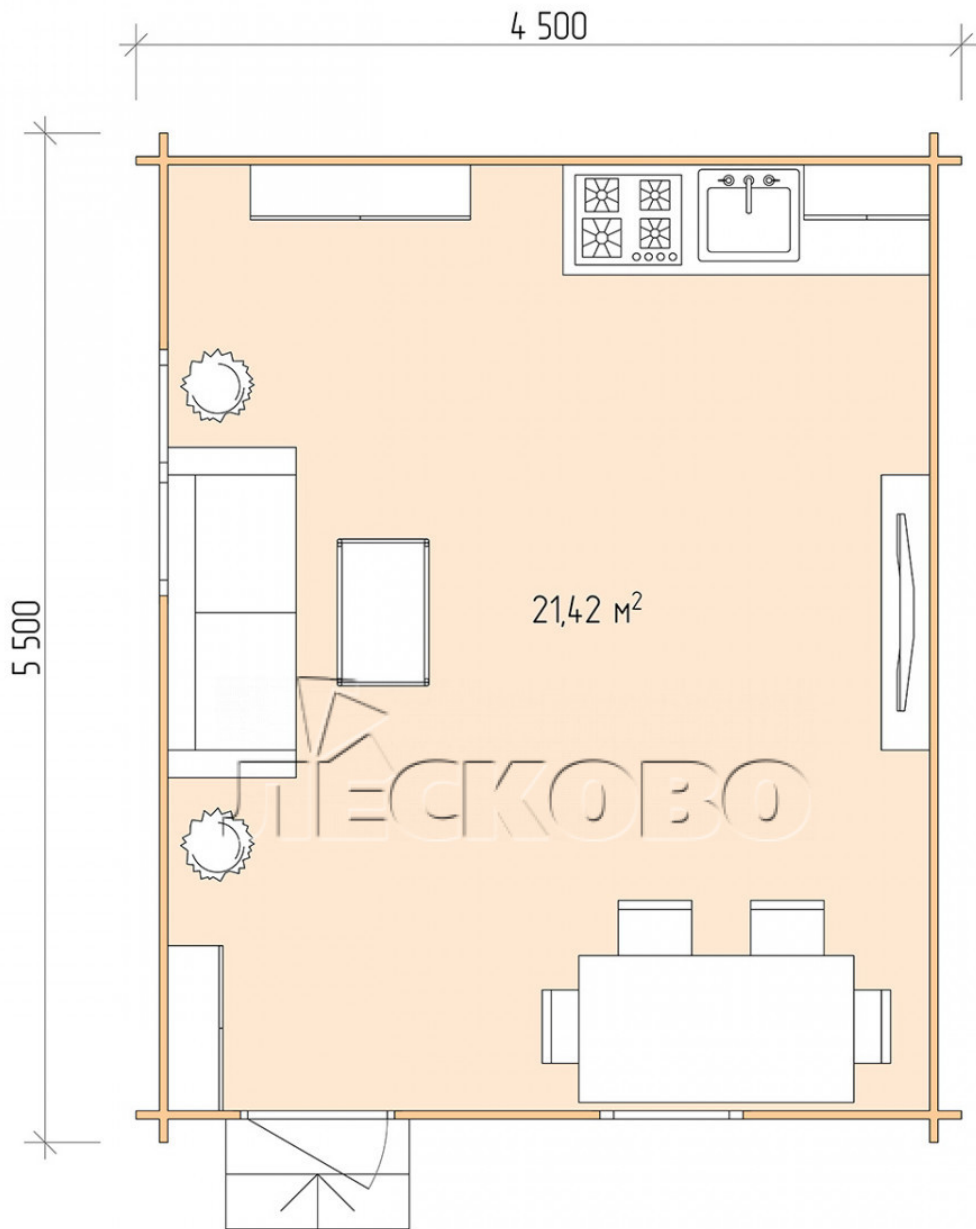

+7 (4942) 499-770

156014, г. Кострома, ул. Базовая, д. 8