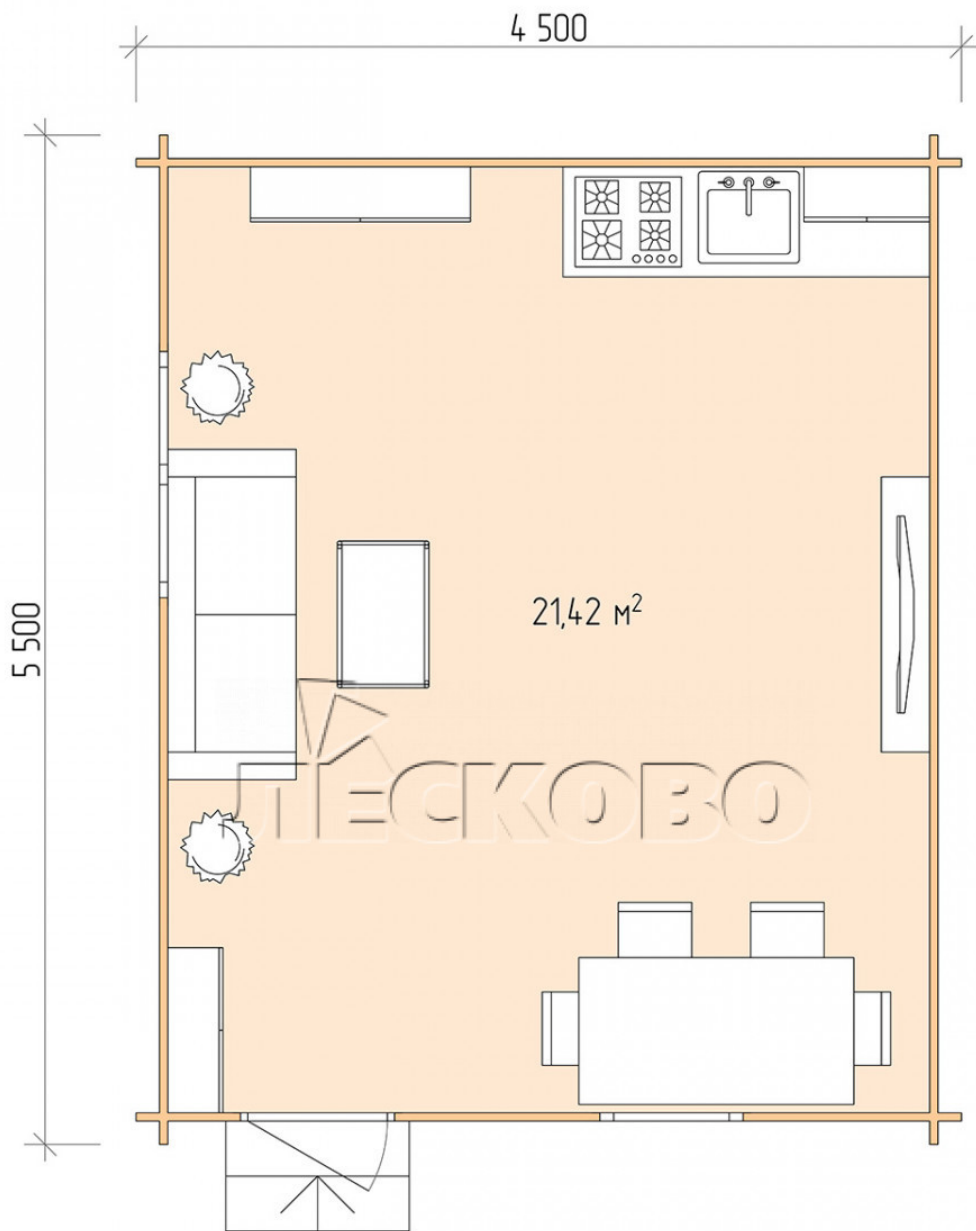

+7 (4942) 499-770

156014, г. Кострома, ул. Базовая, д. 8