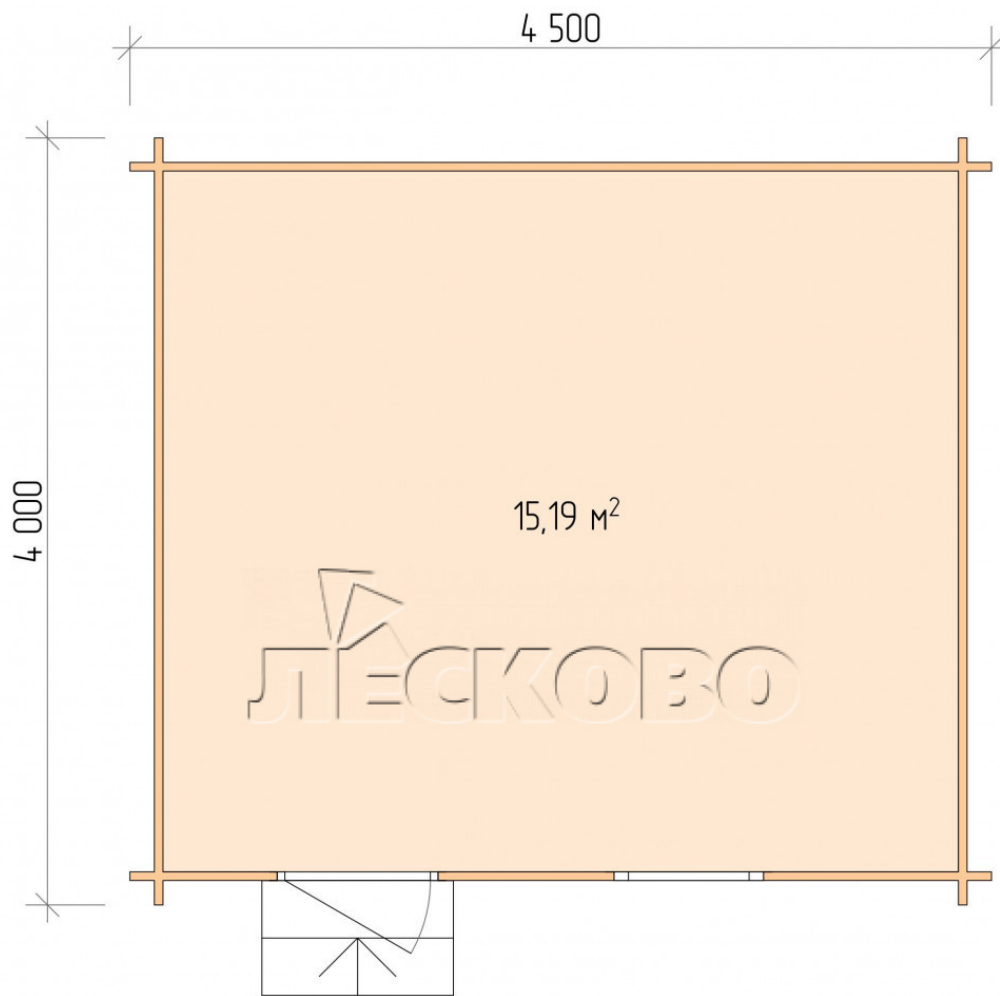

+7 (4942) 499-770

156014, г. Кострома, ул. Базовая, д. 8