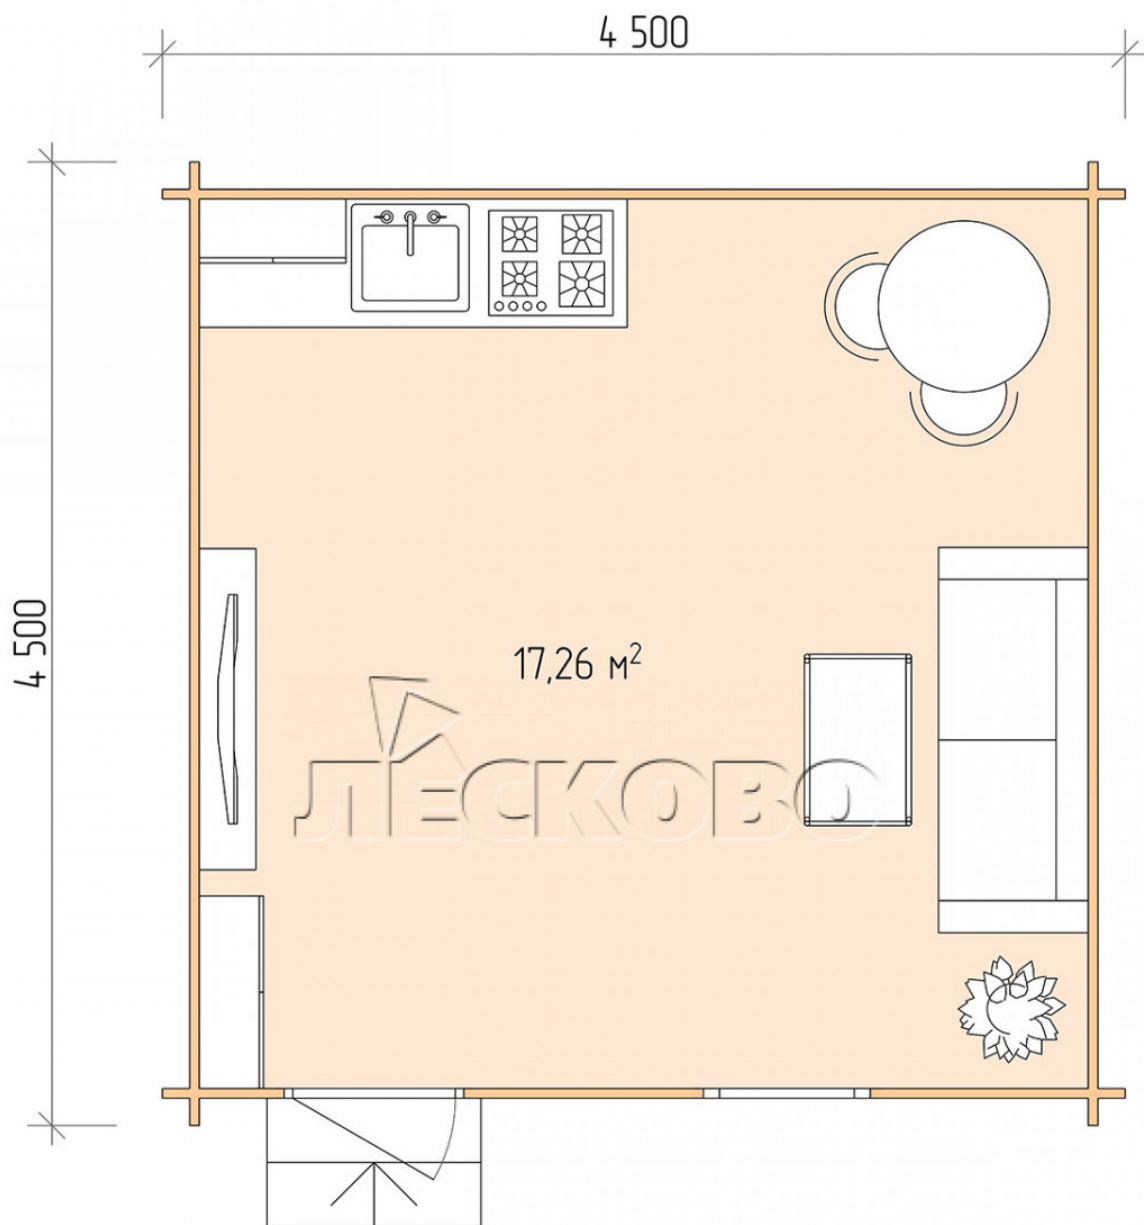

+7 (4942) 499-770

156014, г. Кострома, ул. Базовая, д. 8